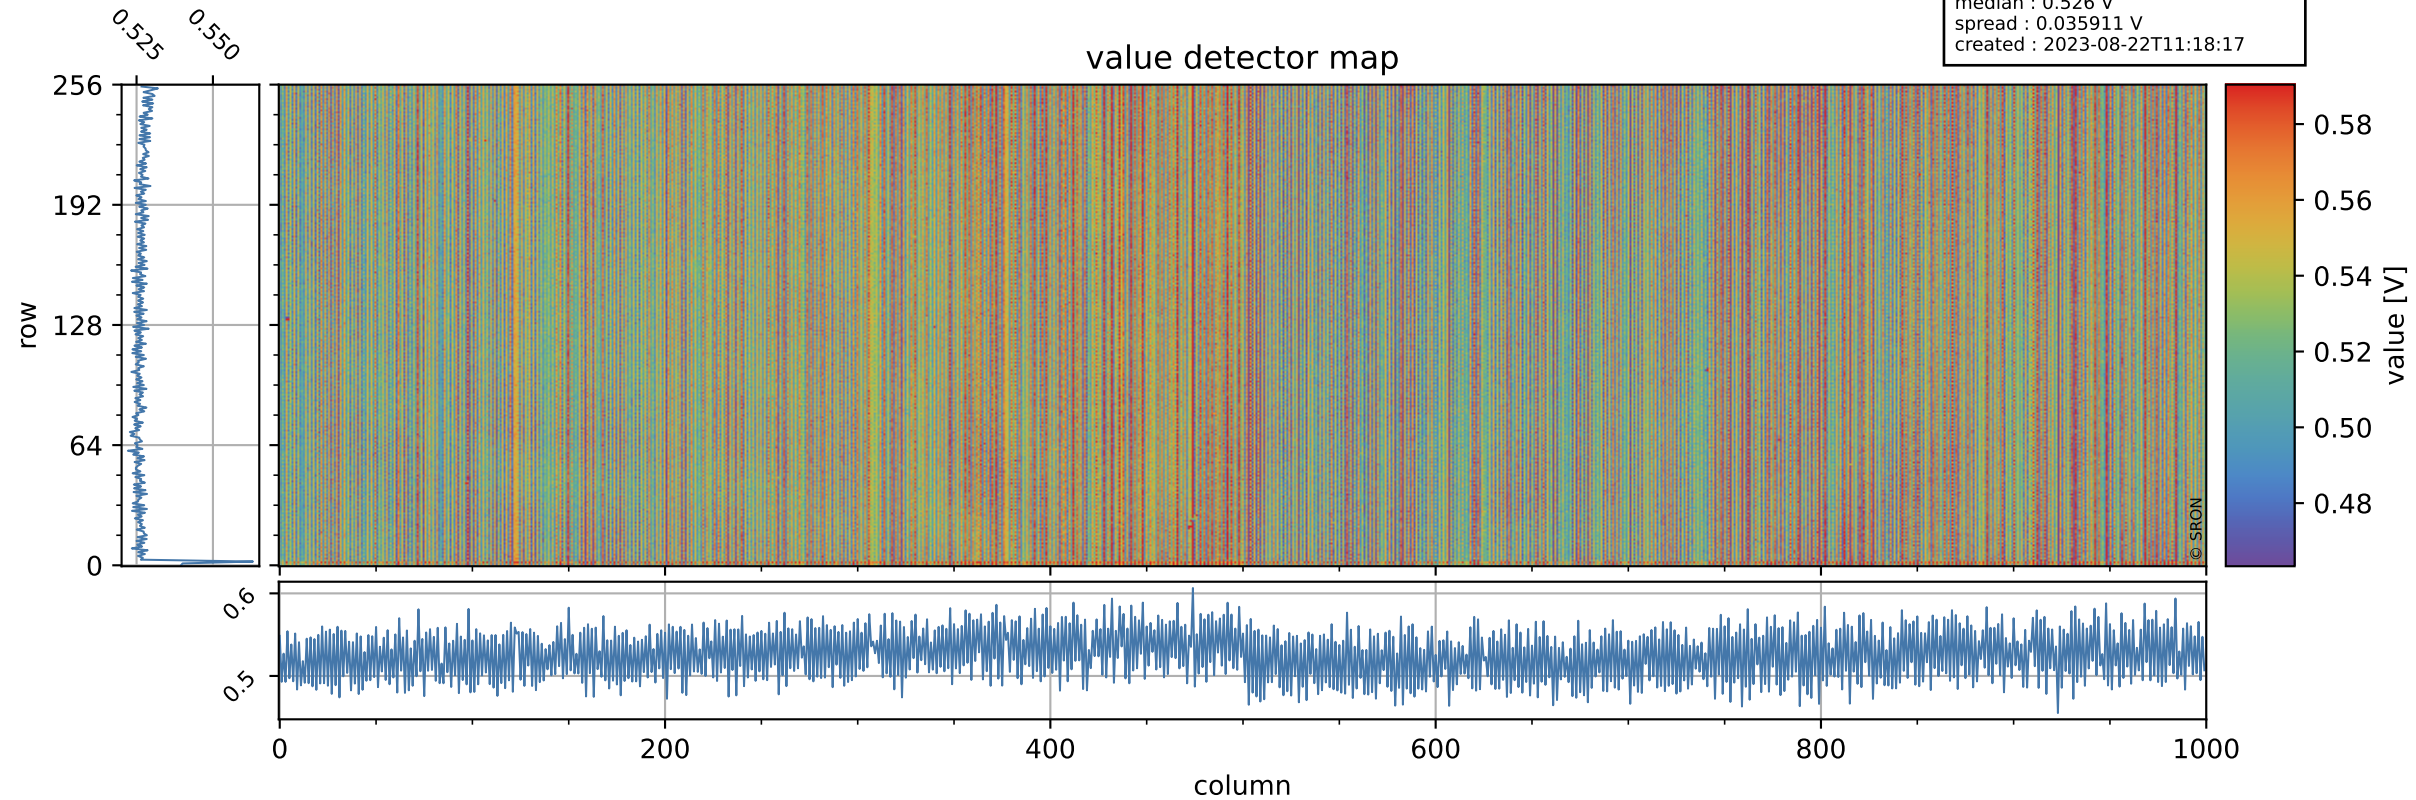

Tropomi SWIR offset (beta nominal)

orbits : 20 in [27802, 27847]
coverage : 2023-02-24 / 2023-02-27
median : 0.526 V
spread : 0.035911 V
created : 2023-08-22T11:18:17

value detector map

Tropomi SWIR offset (beta nominal)

orbits : 20 in [27802, 27847]
coverage : 2023-02-24 / 2023-02-27
median : 28.047 μV
spread : 14.357 μV
created : 2023-08-22T11:18:18

Tropomi SWIR offset (beta nominal)

orbits : 20 in [27802, 27847]
coverage : 2023-02-24 / 2023-02-27
median : -0.01515 mV
spread : 0.4149 mV
created : 2023-08-22T11:18:18

value compared with SWIR offset CKD

Tropomi SWIR offset (beta nominal) ground-tracks of Sentinel-5P

orbits : 20 in [27802, 27847]
coverage : 2023-02-24 / 2023-02-27
created : 2023-08-22T11:18:18

Tropomi SWIR offset (beta nominal)

orbits : [1867, 27847]
coverage : 2018-02-20 / 2023-02-27
created : 2023-08-22T11:18:19

trend of detector median & temperatures