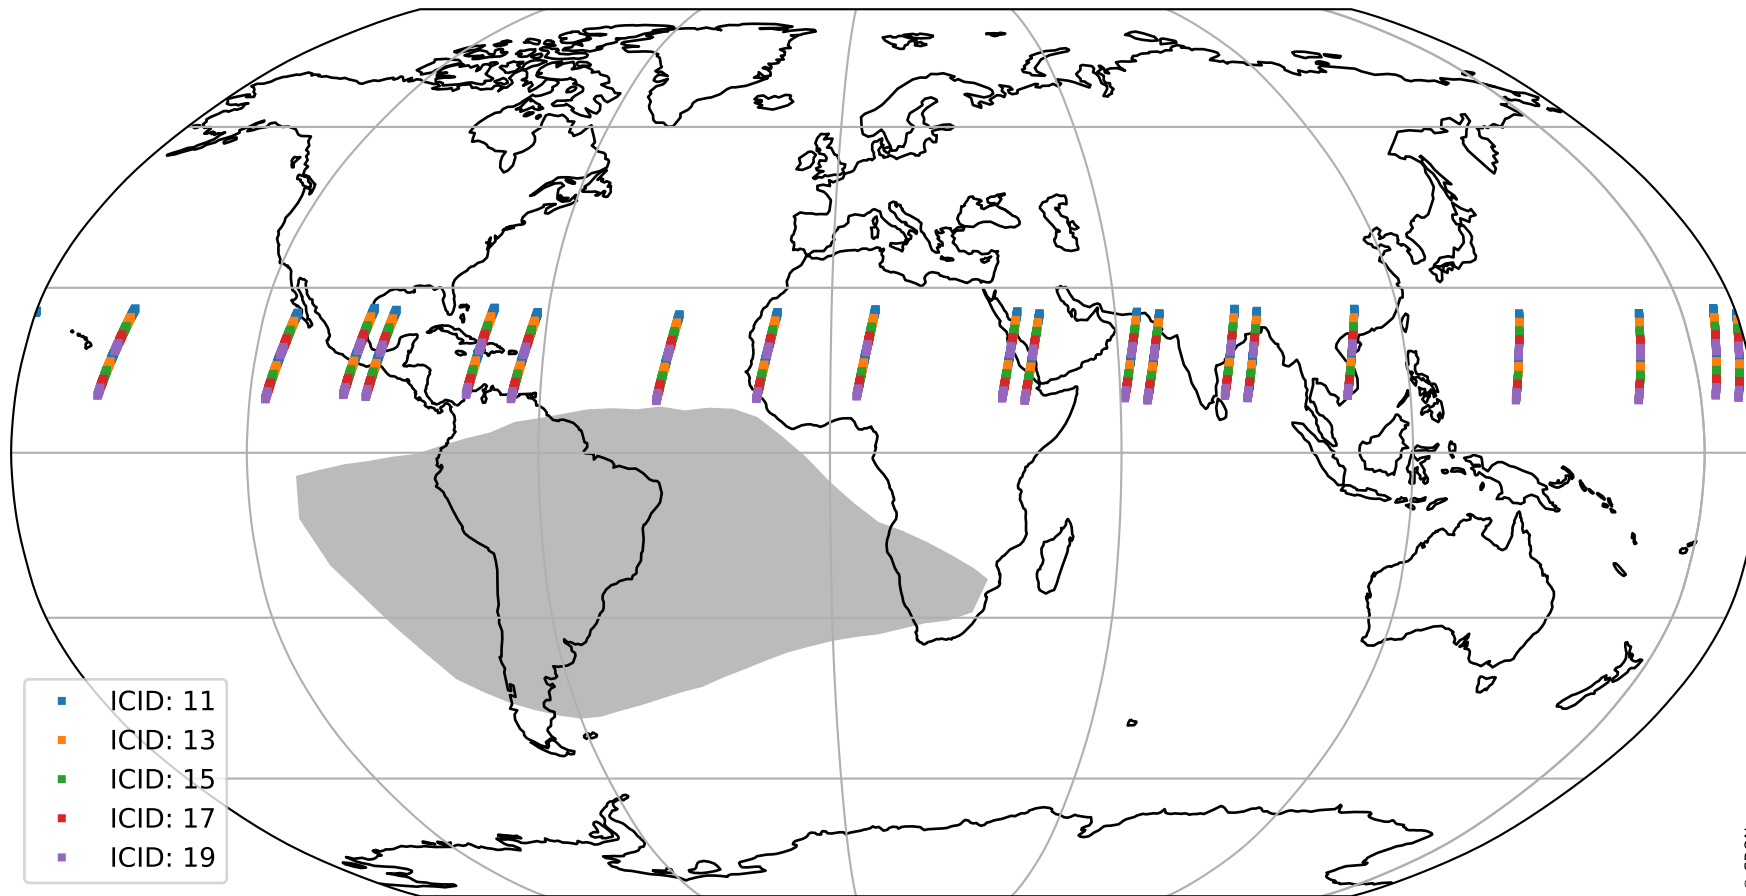

Tropomi SWIR offset (beta nominal)

orbits : 20 in [27802, 27847]
coverage : 2023-02-24 / 2023-02-27
median : 0.526 V
spread : 0.035911 V
created : 2023-08-22T11:18:17

value detector map

Tropomi SWIR offset (beta nominal)

orbits : 20 in [27802, 27847]
coverage : 2023-02-24 / 2023-02-27
median : 28.047 μV
spread : 14.357 μV
created : 2023-08-22T11:18:18

Tropomi SWIR offset (beta nominal)

orbits : 20 in [27802, 27847]
coverage : 2023-02-24 / 2023-02-27
median : -0.01515 mV
spread : 0.4149 mV
created : 2023-08-22T11:18:18

value compared with SWIR offset CKD

Tropomi SWIR offset (beta nominal) ground-tracks of Sentinel-5P

orbits : 20 in [27802, 27847]
coverage : 2023-02-24 / 2023-02-27
created : 2023-08-22T11:18:18

Tropomi SWIR offset (beta nominal)

orbits : [1867, 27847]
coverage : 2018-02-20 / 2023-02-27
created : 2023-08-22T11:18:19

trend of detector median & temperatures