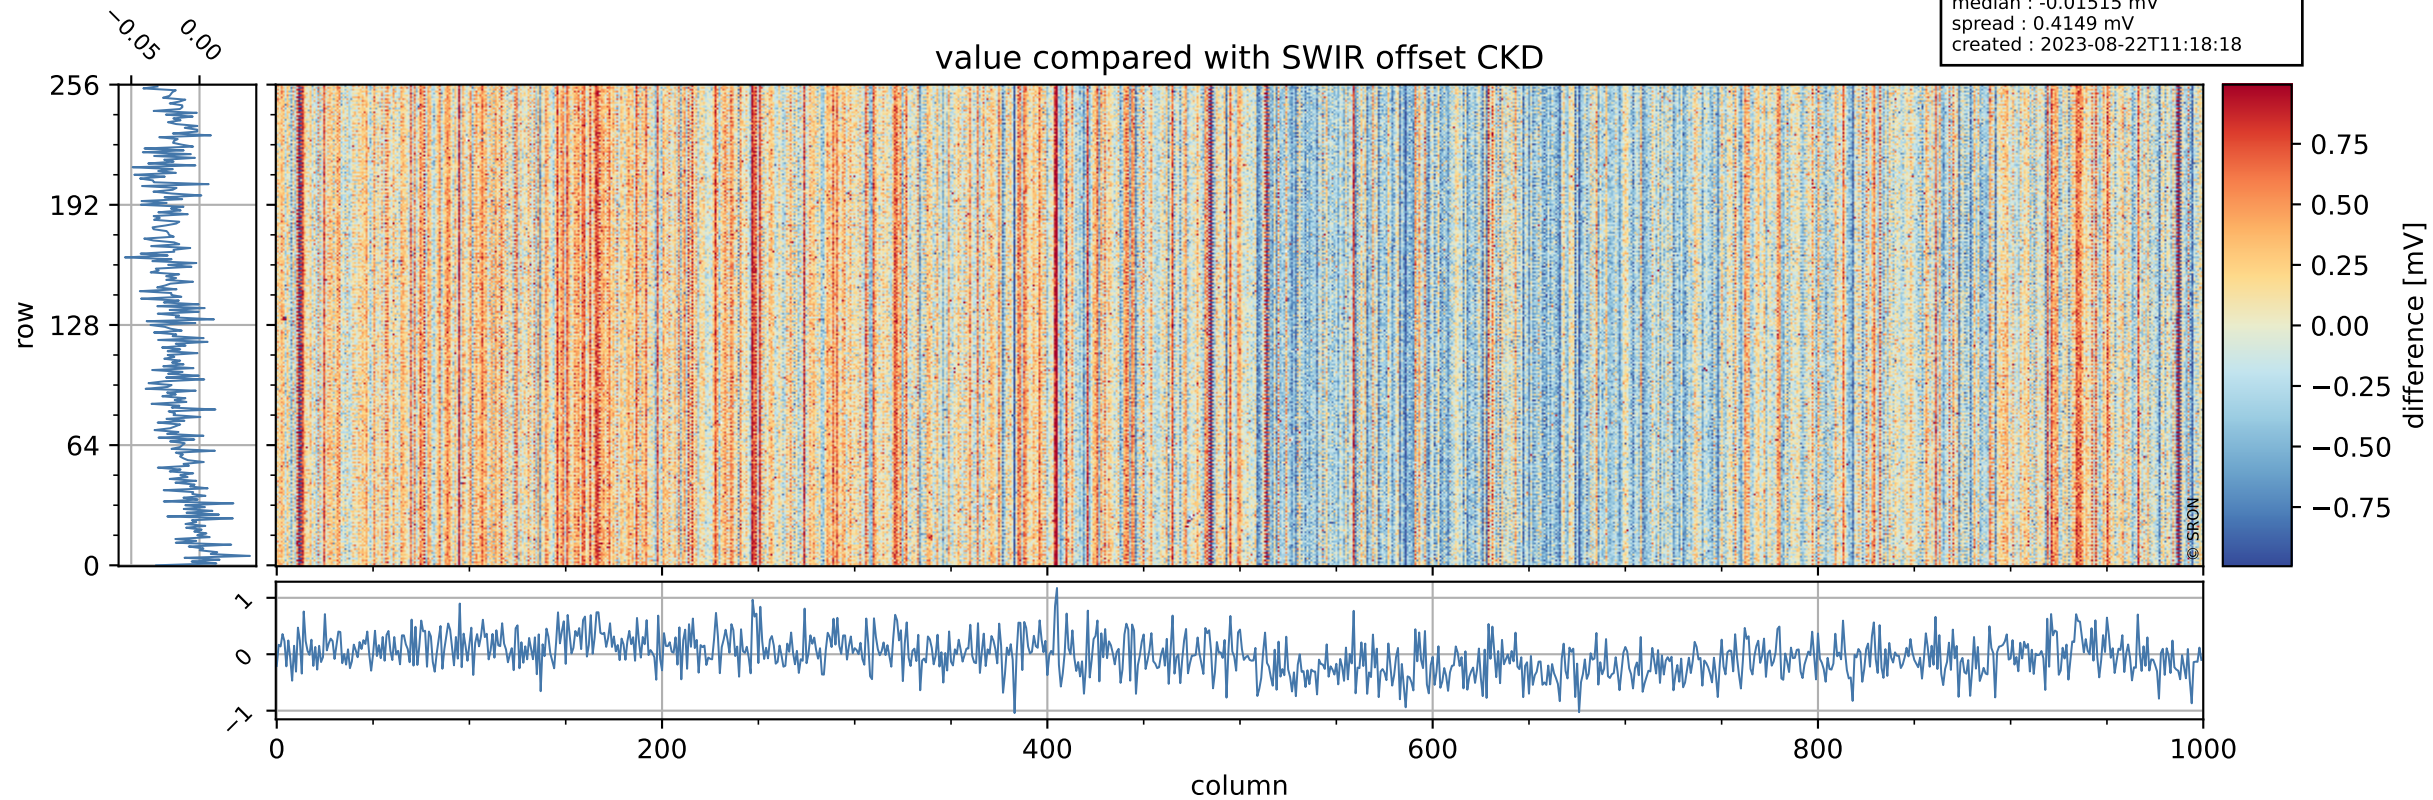

Tropomi SWIR offset (beta nominal)

orbits : 20 in [27802, 27847]
coverage : 2023-02-24 / 2023-02-27
median : 0.526 V
spread : 0.035911 V
created : 2023-08-22T11:18:17

value detector map

Tropomi SWIR offset (beta nominal)

orbits : 20 in [27802, 27847]
coverage : 2023-02-24 / 2023-02-27
median : 28.047 μV
spread : 14.357 μV
created : 2023-08-22T11:18:18

Tropomi SWIR offset (beta nominal)

orbits : 20 in [27802, 27847]
coverage : 2023-02-24 / 2023-02-27
median : -0.01515 mV
spread : 0.4149 mV
created : 2023-08-22T11:18:18

value compared with SWIR offset CKD

Tropomi SWIR offset (beta nominal) ground-tracks of Sentinel-5P

orbits : 20 in [27802, 27847]
coverage : 2023-02-24 / 2023-02-27
created : 2023-08-22T11:18:18

Tropomi SWIR offset (beta nominal)

orbits : [1867, 27847]
coverage : 2018-02-20 / 2023-02-27
created : 2023-08-22T11:18:19

trend of detector median & temperatures