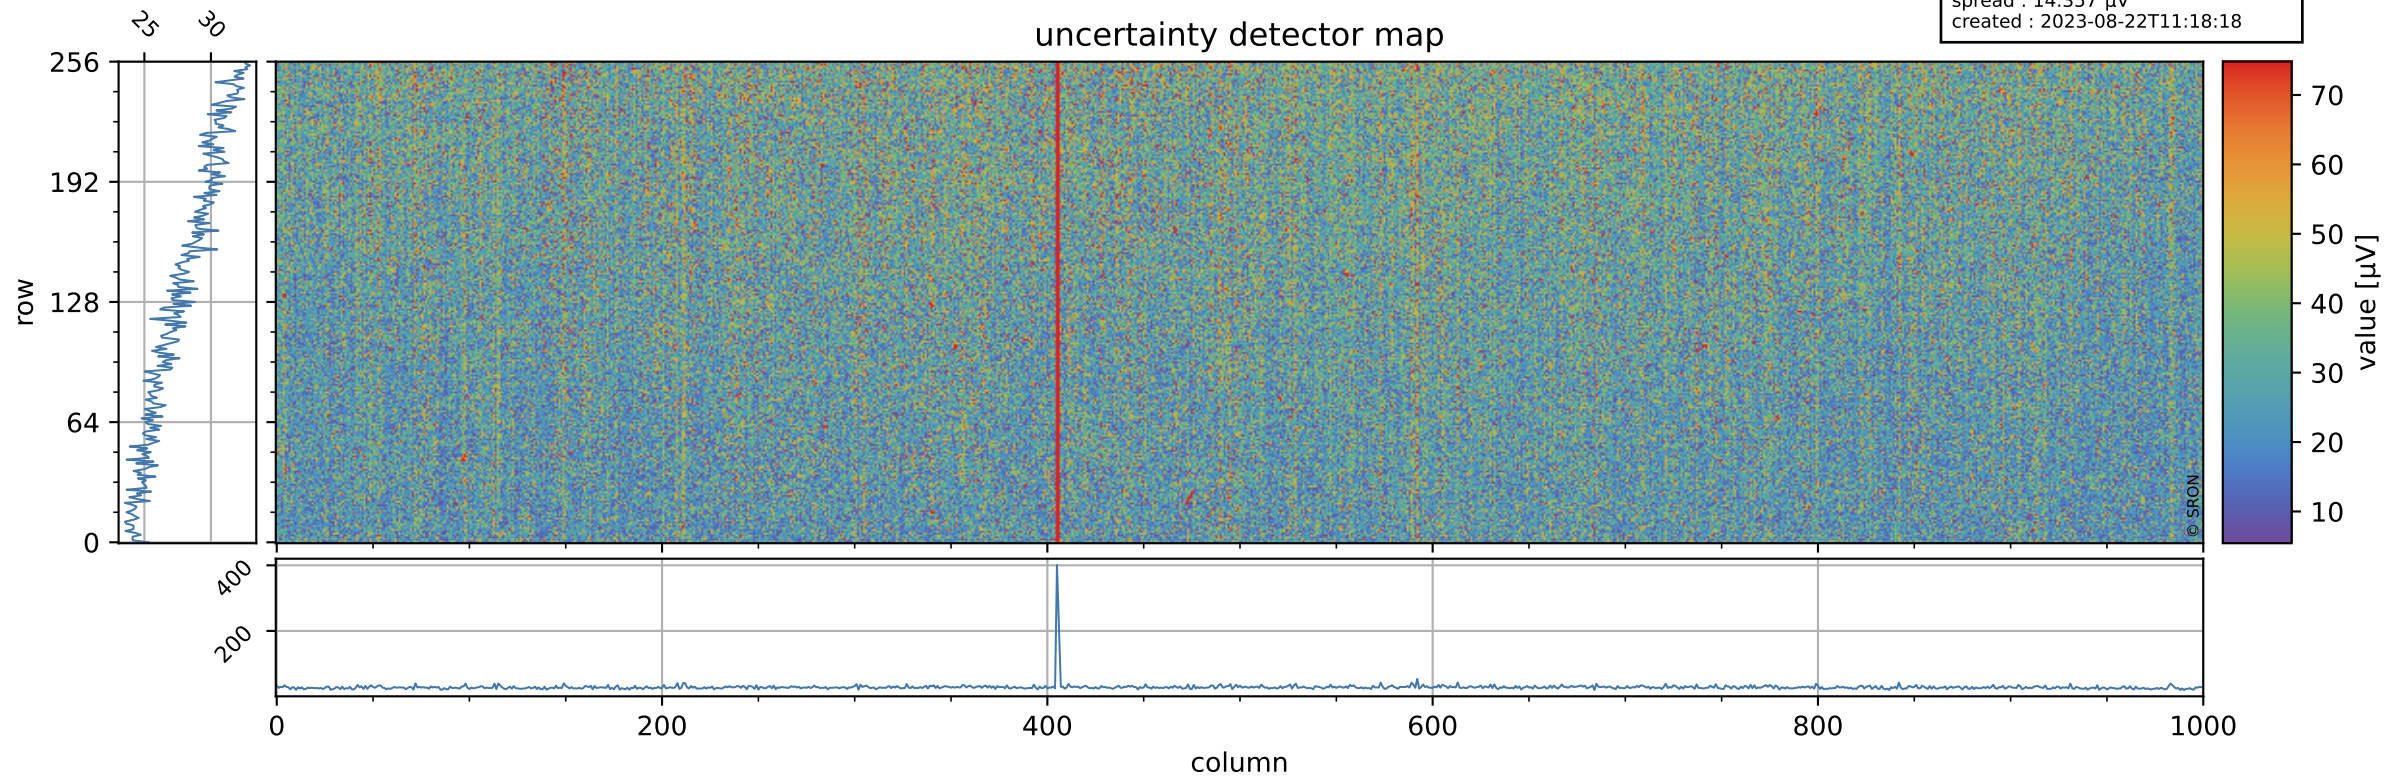

Tropomi SWIR offset (beta nominal)

orbits : 20 in [27802, 27847]
coverage : 2023-02-24 / 2023-02-27
median : 0.526 V
spread : 0.035911 V
created : 2023-08-22T11:18:17

value detector map

Tropomi SWIR offset (beta nominal)

orbits : 20 in [27802, 27847]
coverage : 2023-02-24 / 2023-02-27
median : 28.047 μV
spread : 14.357 μV
created : 2023-08-22T11:18:18

Tropomi SWIR offset (beta nominal)

orbits : 20 in [27802, 27847]
coverage : 2023-02-24 / 2023-02-27
median : -0.01515 mV
spread : 0.4149 mV
created : 2023-08-22T11:18:18

value compared with SWIR offset CKD

Tropomi SWIR offset (beta nominal) ground-tracks of Sentinel-5P

orbits : 20 in [27802, 27847]
coverage : 2023-02-24 / 2023-02-27
created : 2023-08-22T11:18:18

Tropomi SWIR offset (beta nominal)

orbits : [1867, 27847]
coverage : 2018-02-20 / 2023-02-27
created : 2023-08-22T11:18:19

trend of detector median & temperatures