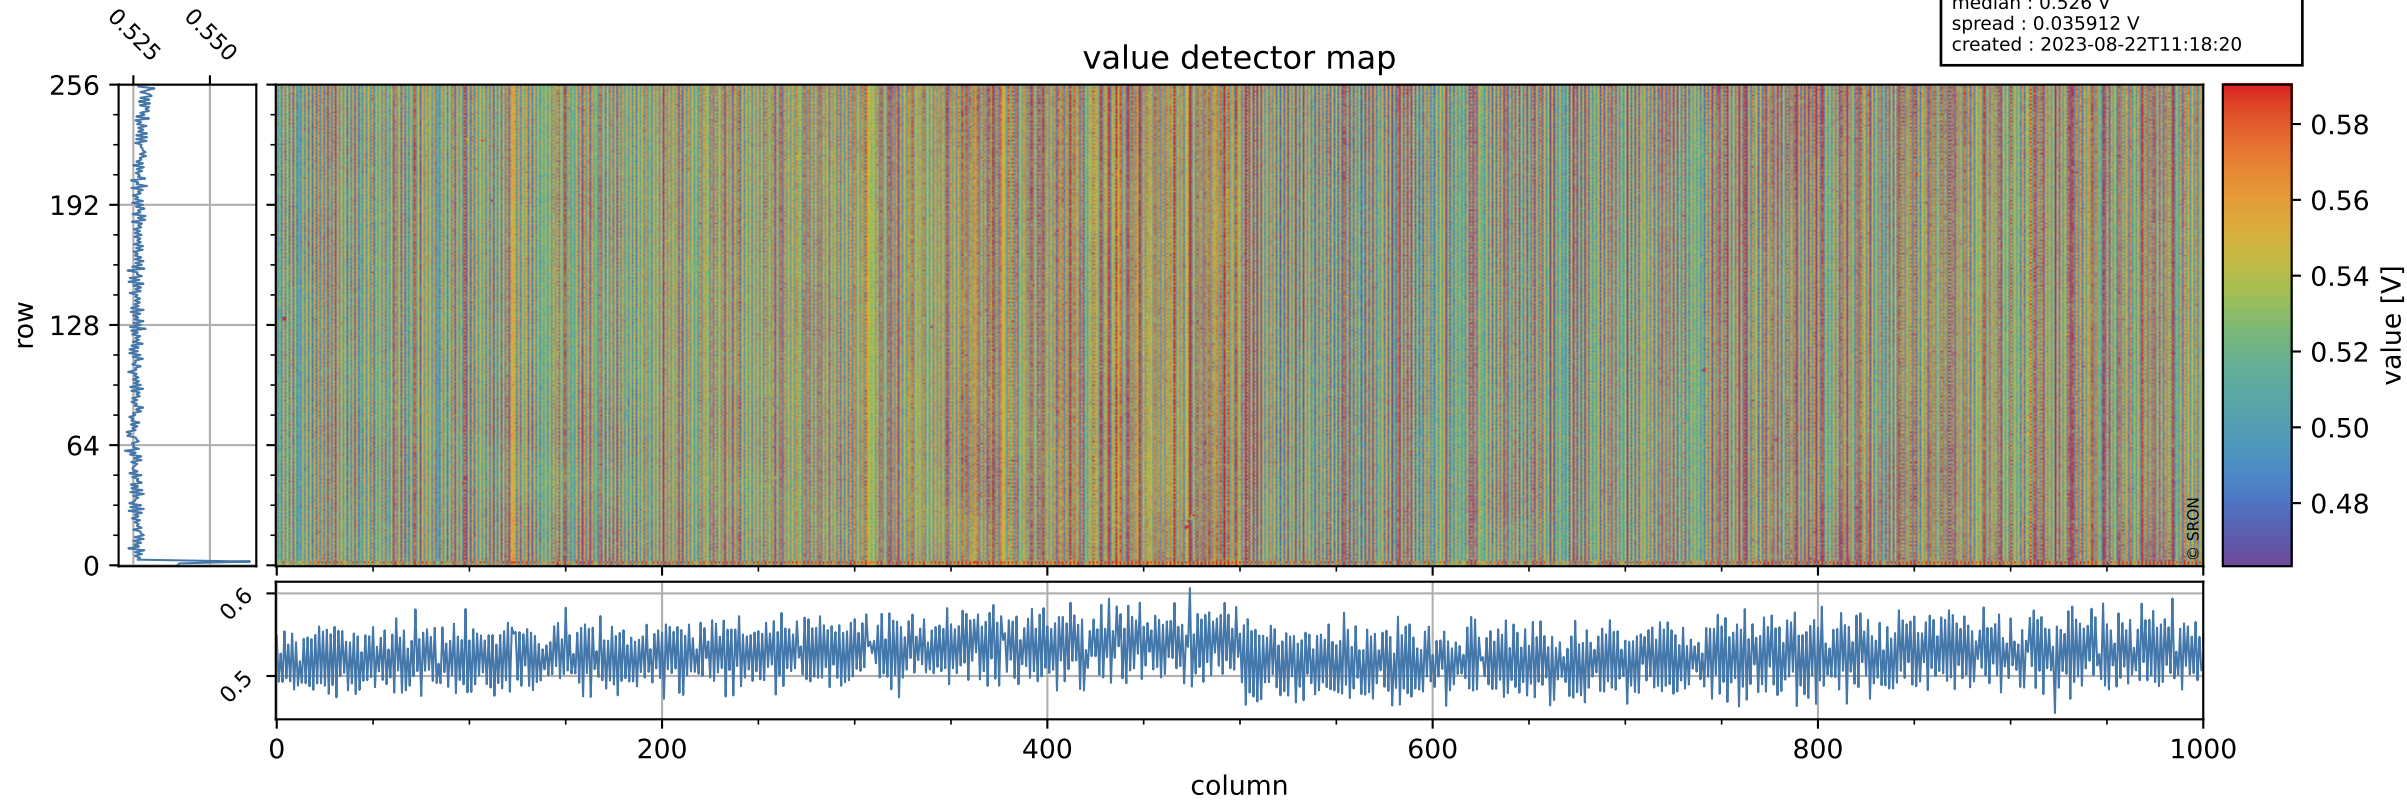

# Tropomi SWIR offset (beta nominal)

orbits : 18 in [27847, 27892]  
coverage : 2023-02-27 / 2023-03-02  
median : 0.526 V  
spread : 0.035912 V  
created : 2023-08-22T11:18:20

## value detector map

# Tropomi SWIR offset (beta nominal)

orbits : 18 in [27847, 27892]  
coverage : 2023-02-27 / 2023-03-02  
median : 28.178  $\mu\text{V}$   
spread : 14.229  $\mu\text{V}$   
created : 2023-08-22T11:18:20

# Tropomi SWIR offset (beta nominal) ground-tracks of Sentinel-5P

orbits : 18 in [27847, 27892]  
coverage : 2023-02-27 / 2023-03-02  
created : 2023-08-22T11:18:20