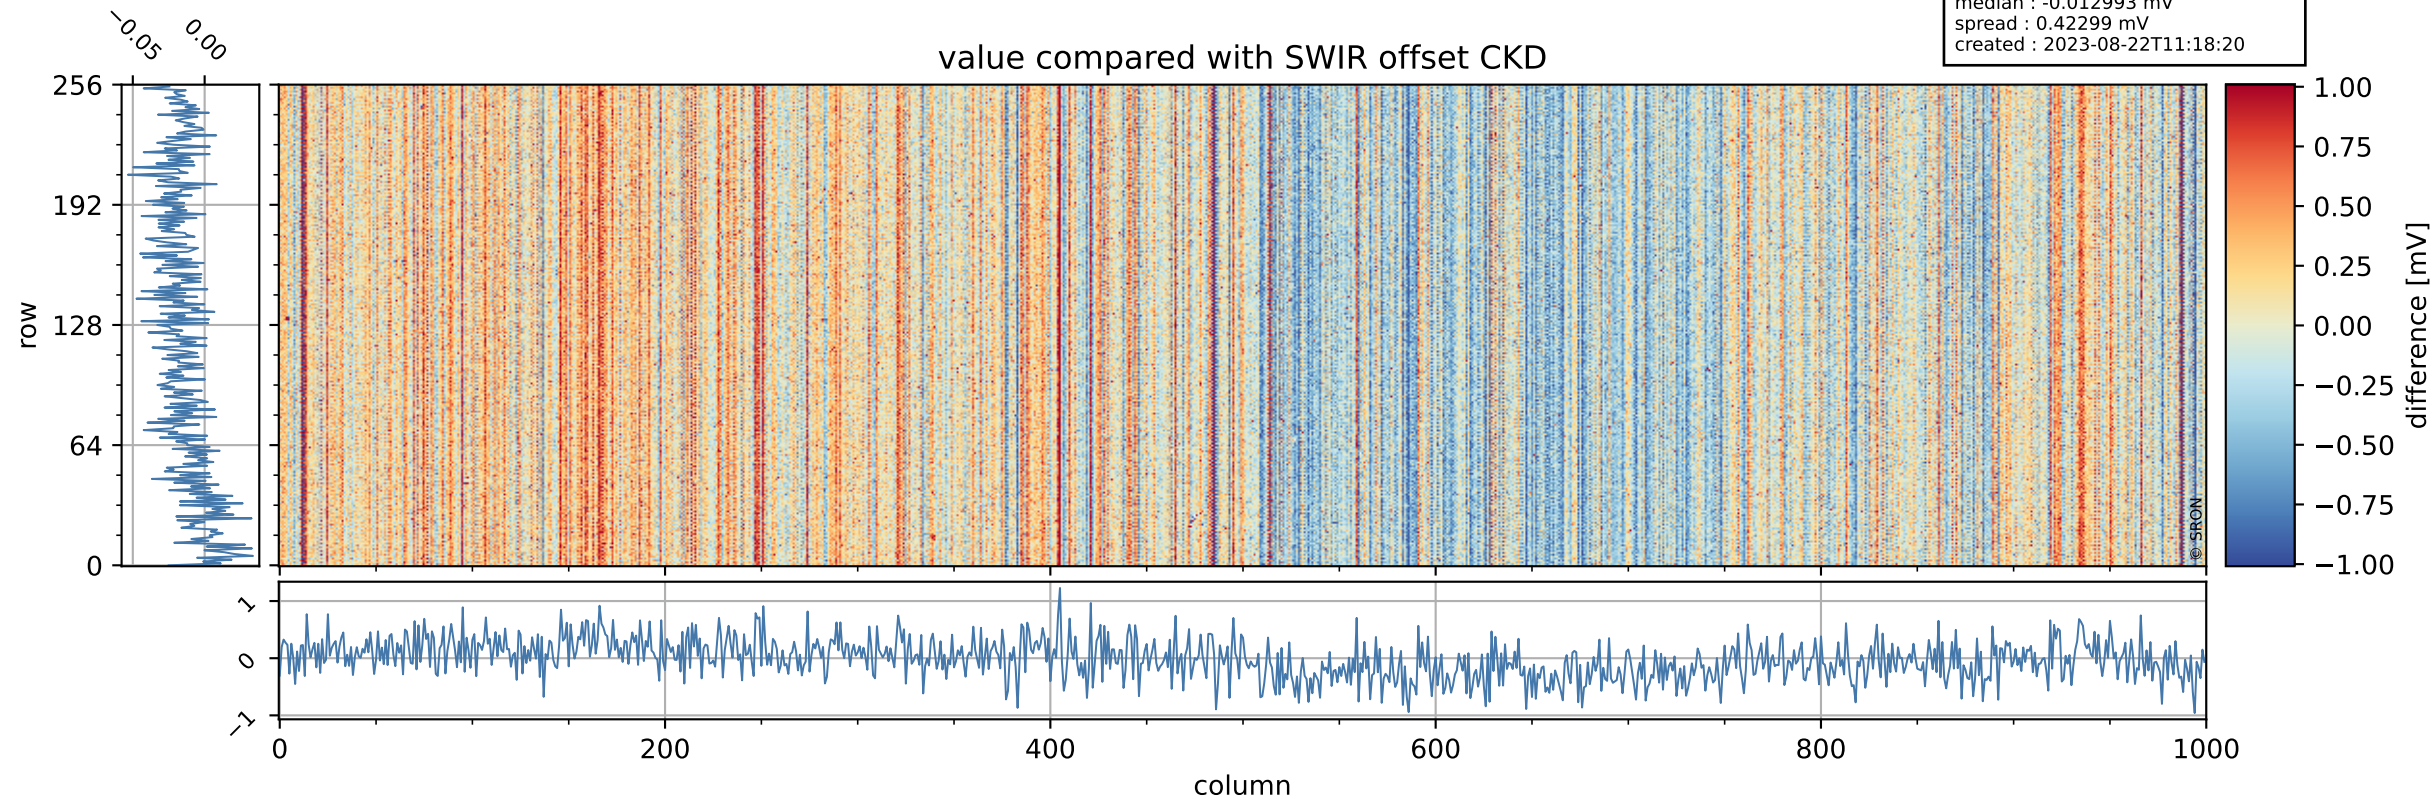

## value detector map

# Tropomi SWIR offset (beta nominal)

orbits : 18 in [27847, 27892]  
coverage : 2023-02-27 / 2023-03-02  
median : 28.178  $\mu\text{V}$   
spread : 14.229  $\mu\text{V}$   
created : 2023-08-22T11:18:20

# Tropomi SWIR offset (beta nominal)

orbits : 18 in [27847, 27892]  
coverage : 2023-02-27 / 2023-03-02  
median : -0.012993 mV  
spread : 0.42299 mV  
created : 2023-08-22T11:18:20

value compared with SWIR offset CKD

# Tropomi SWIR offset (beta nominal) ground-tracks of Sentinel-5P

orbits : 18 in [27847, 27892]  
coverage : 2023-02-27 / 2023-03-02  
created : 2023-08-22T11:18:20