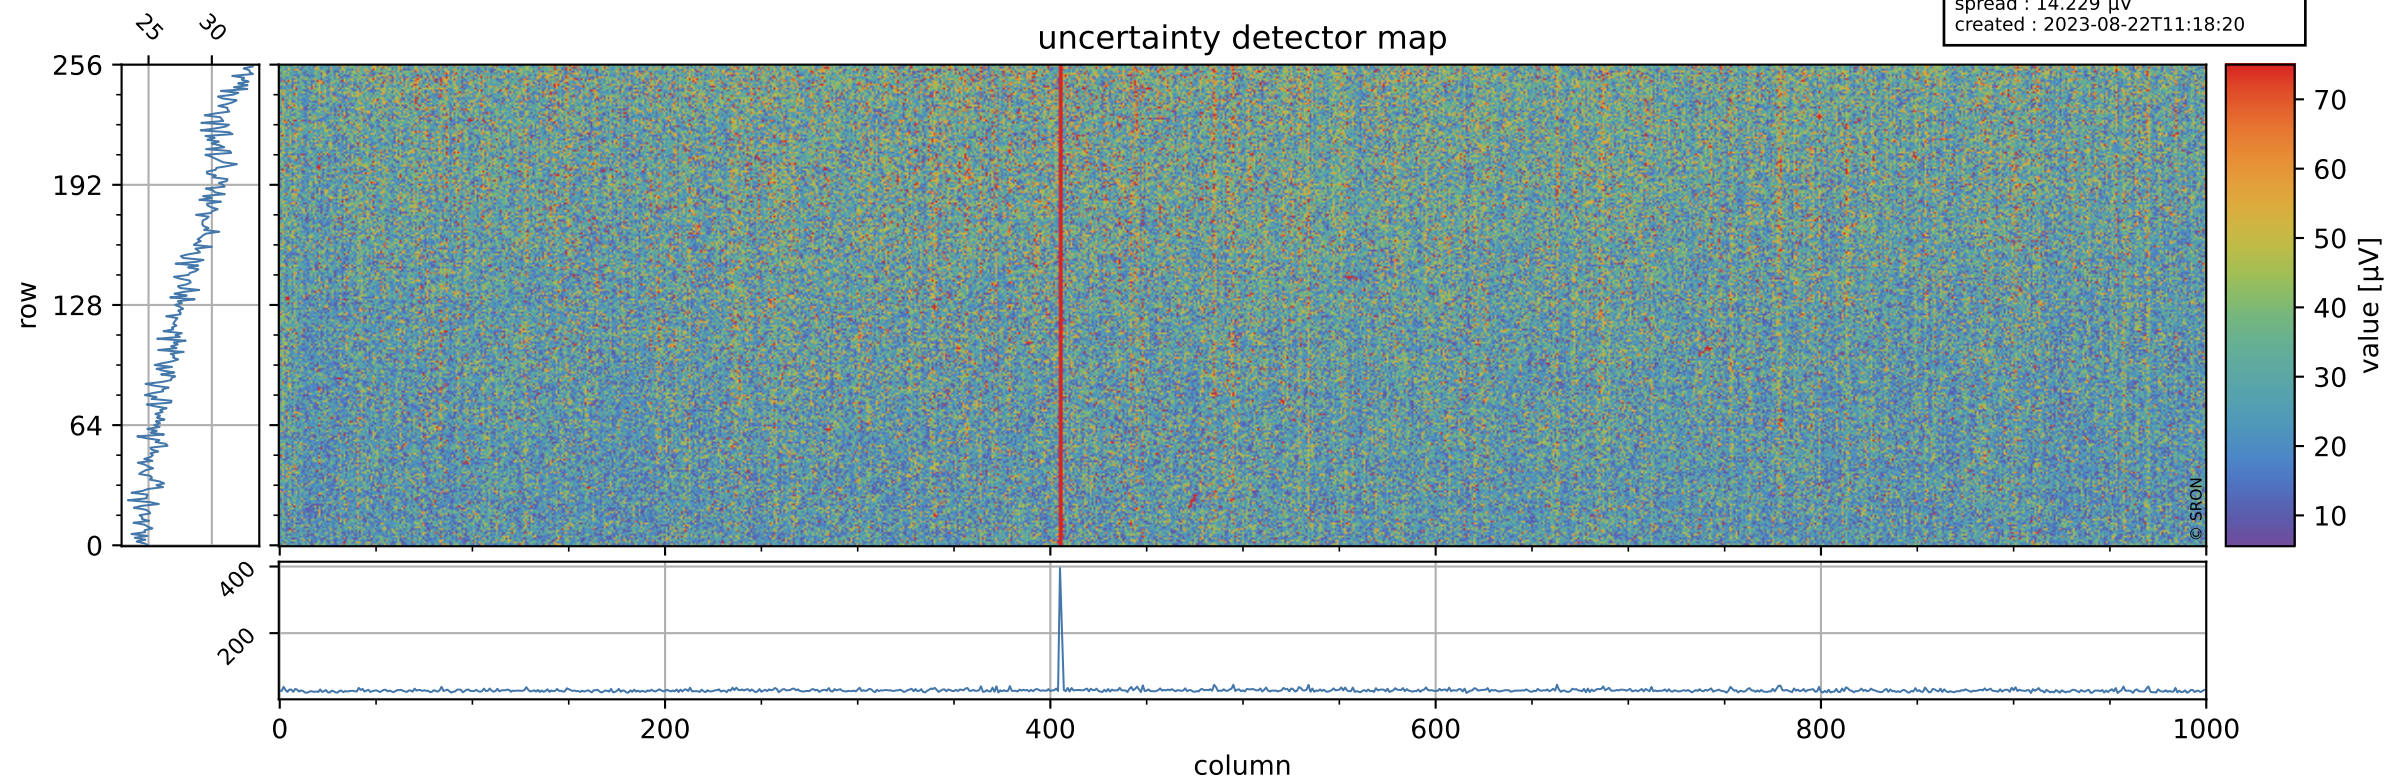

# Tropomi SWIR offset (beta nominal)

orbits : 18 in [27847, 27892]  
coverage : 2023-02-27 / 2023-03-02  
median : 0.526 V  
spread : 0.035912 V  
created : 2023-08-22T11:18:20

## value detector map

# Tropomi SWIR offset (beta nominal)

orbits : 18 in [27847, 27892]  
coverage : 2023-02-27 / 2023-03-02  
median : 28.178  $\mu\text{V}$   
spread : 14.229  $\mu\text{V}$   
created : 2023-08-22T11:18:20

# Tropomi SWIR offset (beta nominal) ground-tracks of Sentinel-5P

orbits : 18 in [27847, 27892]  
coverage : 2023-02-27 / 2023-03-02  
created : 2023-08-22T11:18:20