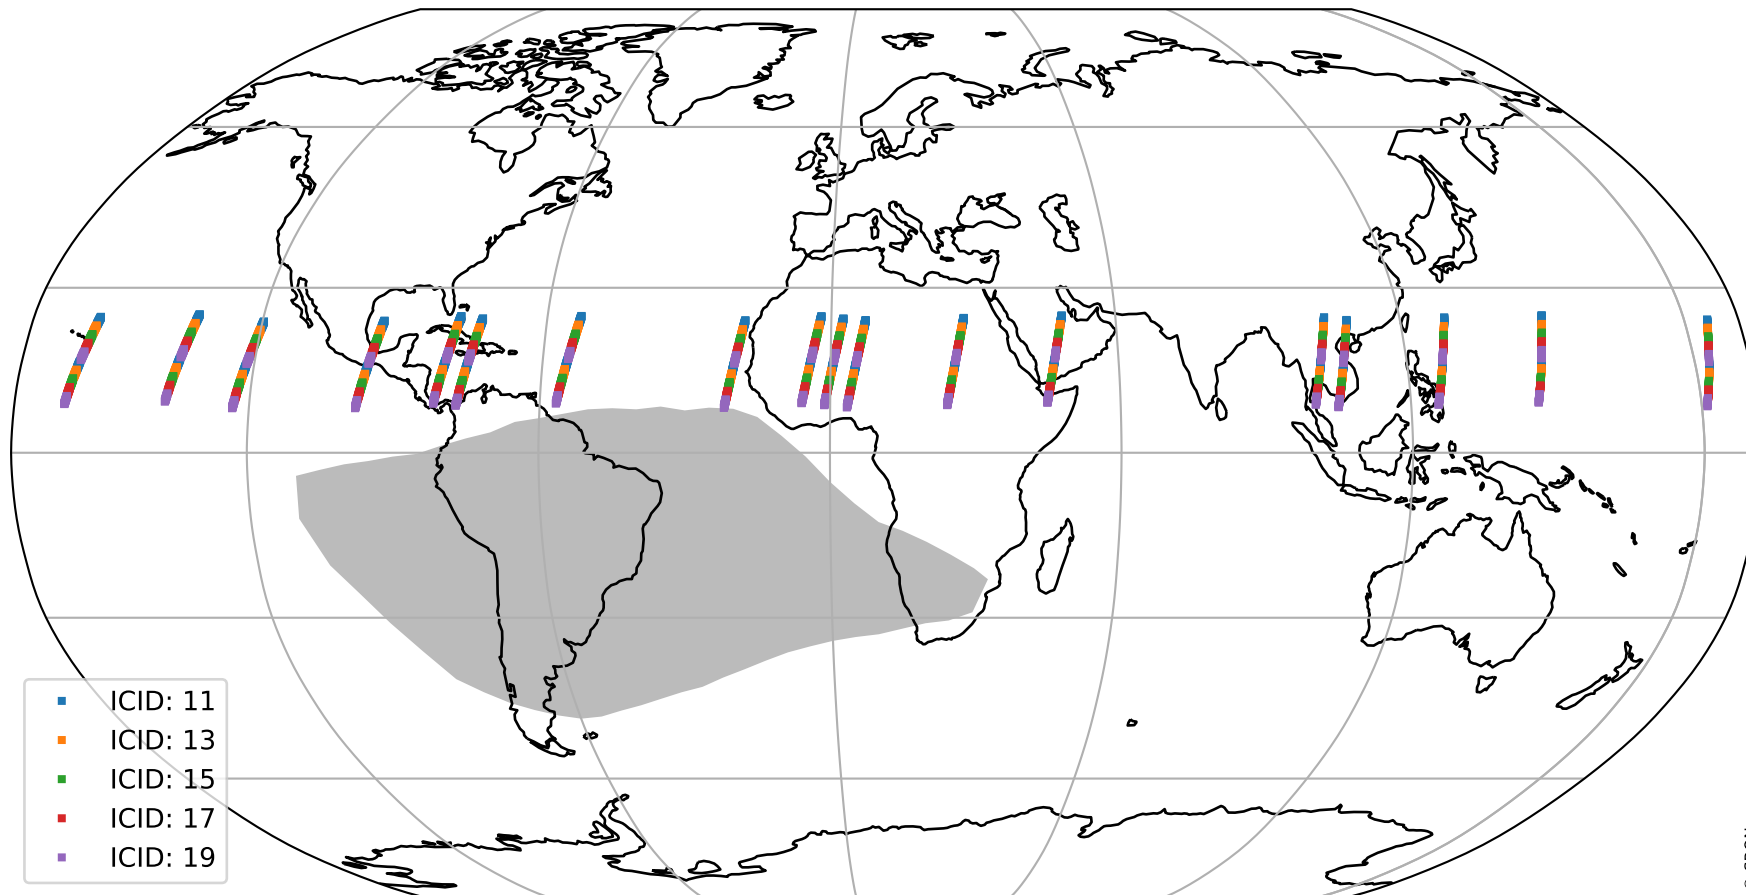

# Tropomi SWIR offset (beta nominal)

orbits : 18 in [27847, 27892]  
coverage : 2023-02-27 / 2023-03-02  
median : 28.178  $\mu\text{V}$   
spread : 14.229  $\mu\text{V}$   
created : 2023-08-22T11:18:20

# Tropomi SWIR offset (beta nominal)

orbits : 18 in [27847, 27892]  
coverage : 2023-02-27 / 2023-03-02  
median : -0.012993 mV  
spread : 0.42299 mV  
created : 2023-08-22T11:18:20

value compared with SWIR offset CKD

# Tropomi SWIR offset (beta nominal) ground-tracks of Sentinel-5P

orbits : 18 in [27847, 27892]  
coverage : 2023-02-27 / 2023-03-02  
created : 2023-08-22T11:18:20

# Tropomi SWIR offset (beta nominal)

orbits : [1867, 27892]  
coverage : 2018-02-20 / 2023-03-02  
created : 2023-08-22T11:18:21