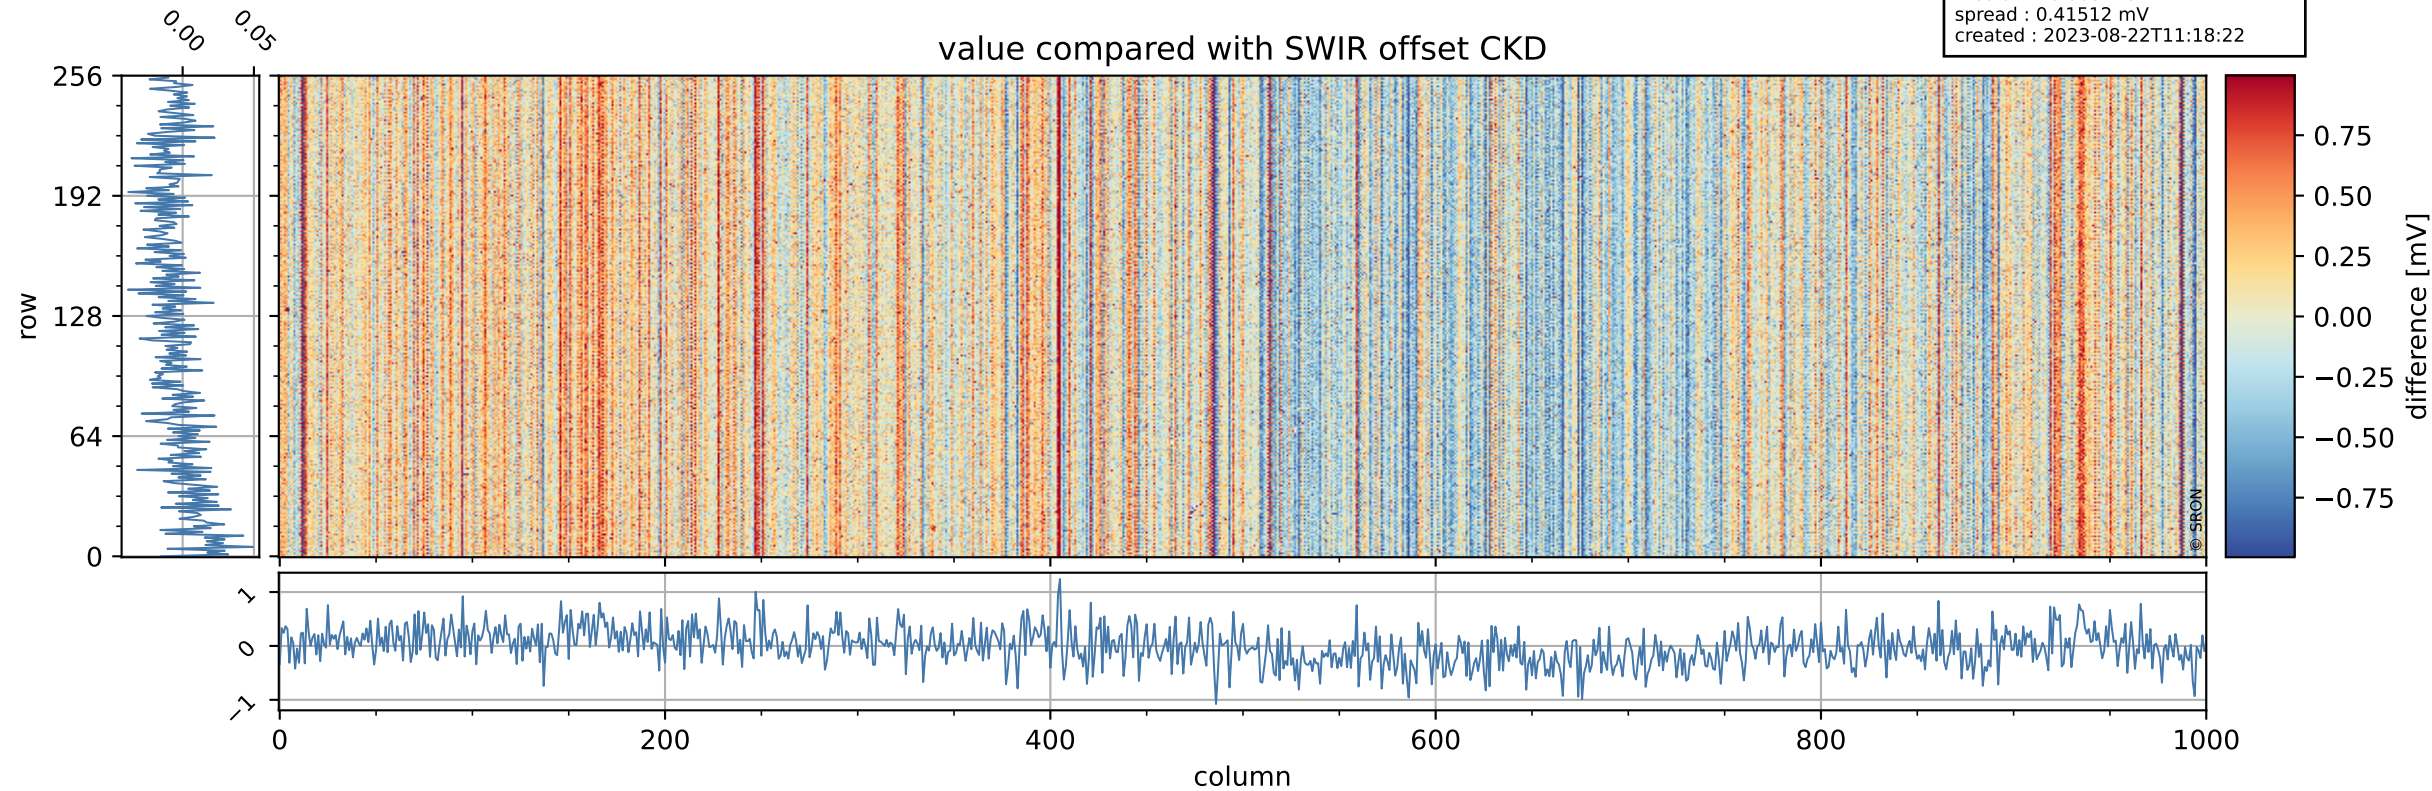

Tropomi SWIR offset (beta nominal)

orbits : 20 in [27892, 27937]
coverage : 2023-03-02 / 2023-03-05
median : 0.52601 V
spread : 0.035911 V
created : 2023-08-22T11:18:22

value detector map

Tropomi SWIR offset (beta nominal)

orbits : 20 in [27892, 27937]
coverage : 2023-03-02 / 2023-03-05
median : 27.753 μV
spread : 14.205 μV
created : 2023-08-22T11:18:22

Tropomi SWIR offset (beta nominal)

orbits : 20 in [27892, 27937]
coverage : 2023-03-02 / 2023-03-05
median : -0.0034404 mV
spread : 0.41512 mV
created : 2023-08-22T11:18:22

value compared with SWIR offset CKD

Tropomi SWIR offset (beta nominal) ground-tracks of Sentinel-5P

orbits : 20 in [27892, 27937]
coverage : 2023-03-02 / 2023-03-05
created : 2023-08-22T11:18:23

Tropomi SWIR offset (beta nominal)

orbits : [1867, 27937]
coverage : 2018-02-20 / 2023-03-05
created : 2023-08-22T11:18:23

trend of detector median & temperatures