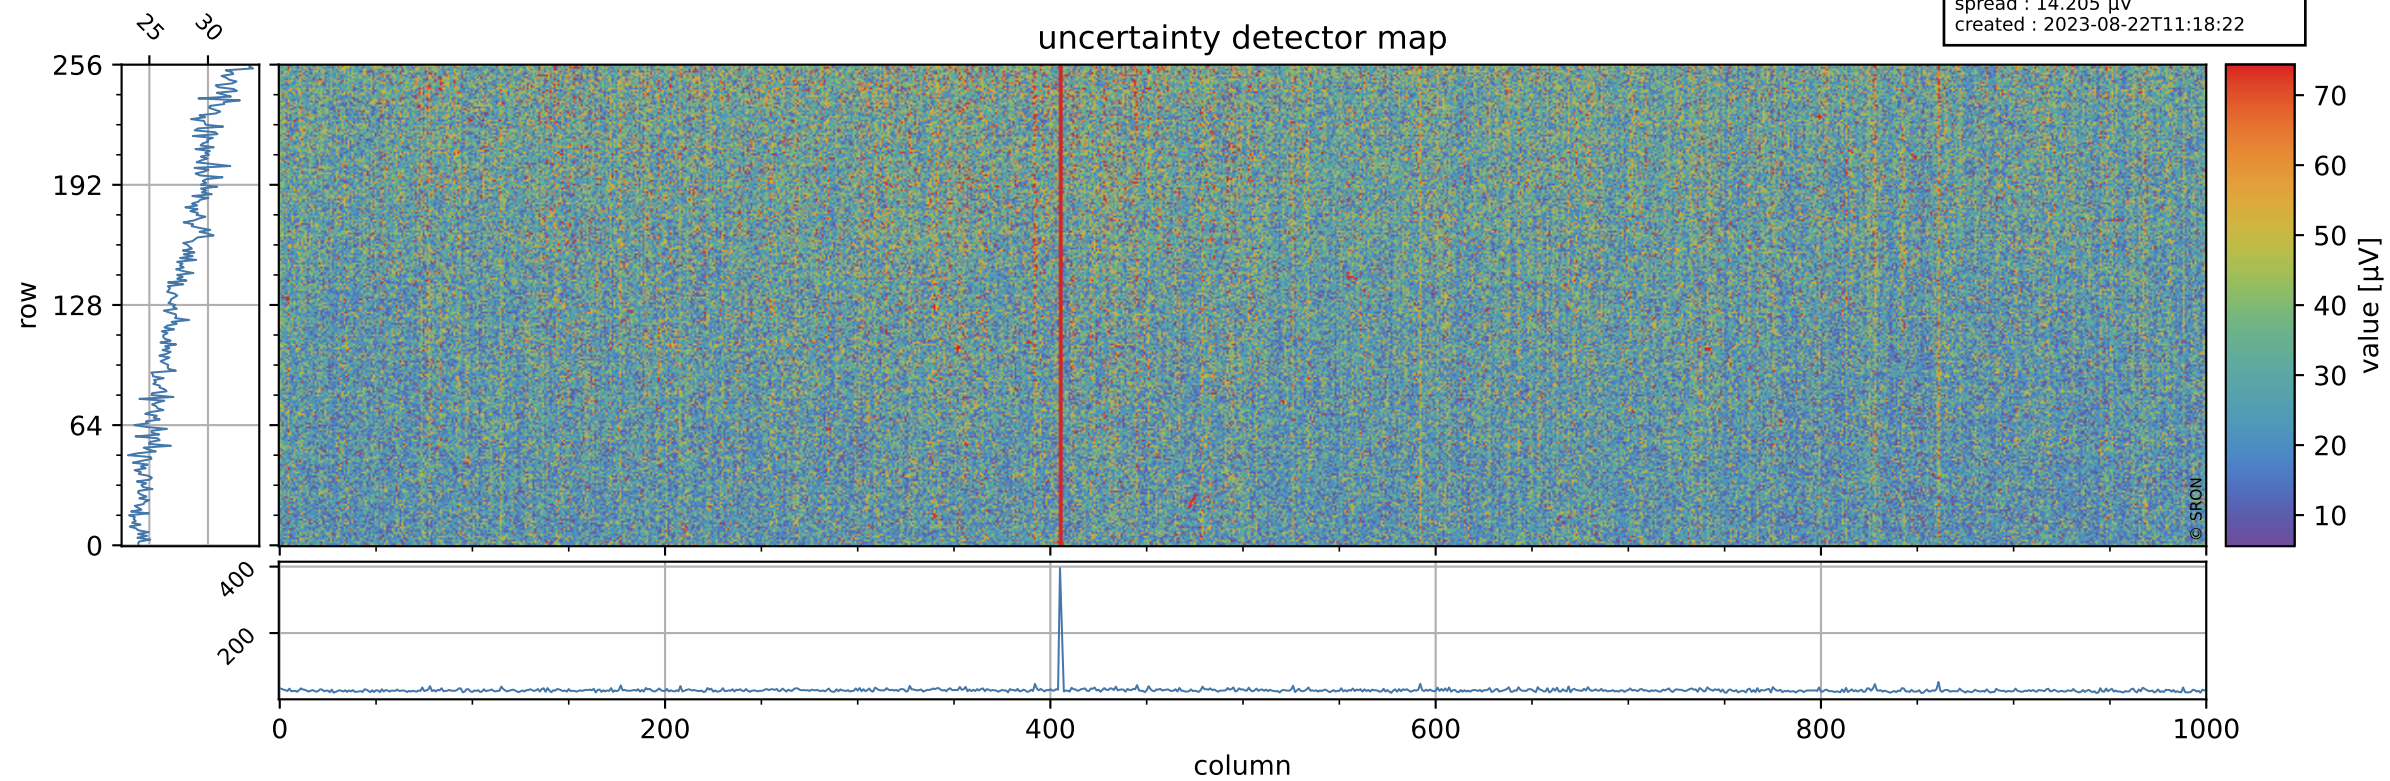

Tropomi SWIR offset (beta nominal)

orbits : 20 in [27892, 27937]
coverage : 2023-03-02 / 2023-03-05
median : 0.52601 V
spread : 0.035911 V
created : 2023-08-22T11:18:22

value detector map

Tropomi SWIR offset (beta nominal)

orbits : 20 in [27892, 27937]
coverage : 2023-03-02 / 2023-03-05
median : 27.753 μV
spread : 14.205 μV
created : 2023-08-22T11:18:22

Tropomi SWIR offset (beta nominal)

orbits : 20 in [27892, 27937]
coverage : 2023-03-02 / 2023-03-05
median : -0.0034404 mV
spread : 0.41512 mV
created : 2023-08-22T11:18:22

value compared with SWIR offset CKD

Tropomi SWIR offset (beta nominal) ground-tracks of Sentinel-5P

orbits : 20 in [27892, 27937]
coverage : 2023-03-02 / 2023-03-05
created : 2023-08-22T11:18:23

Tropomi SWIR offset (beta nominal)

orbits : [1867, 27937]
coverage : 2018-02-20 / 2023-03-05
created : 2023-08-22T11:18:23

trend of detector median & temperatures