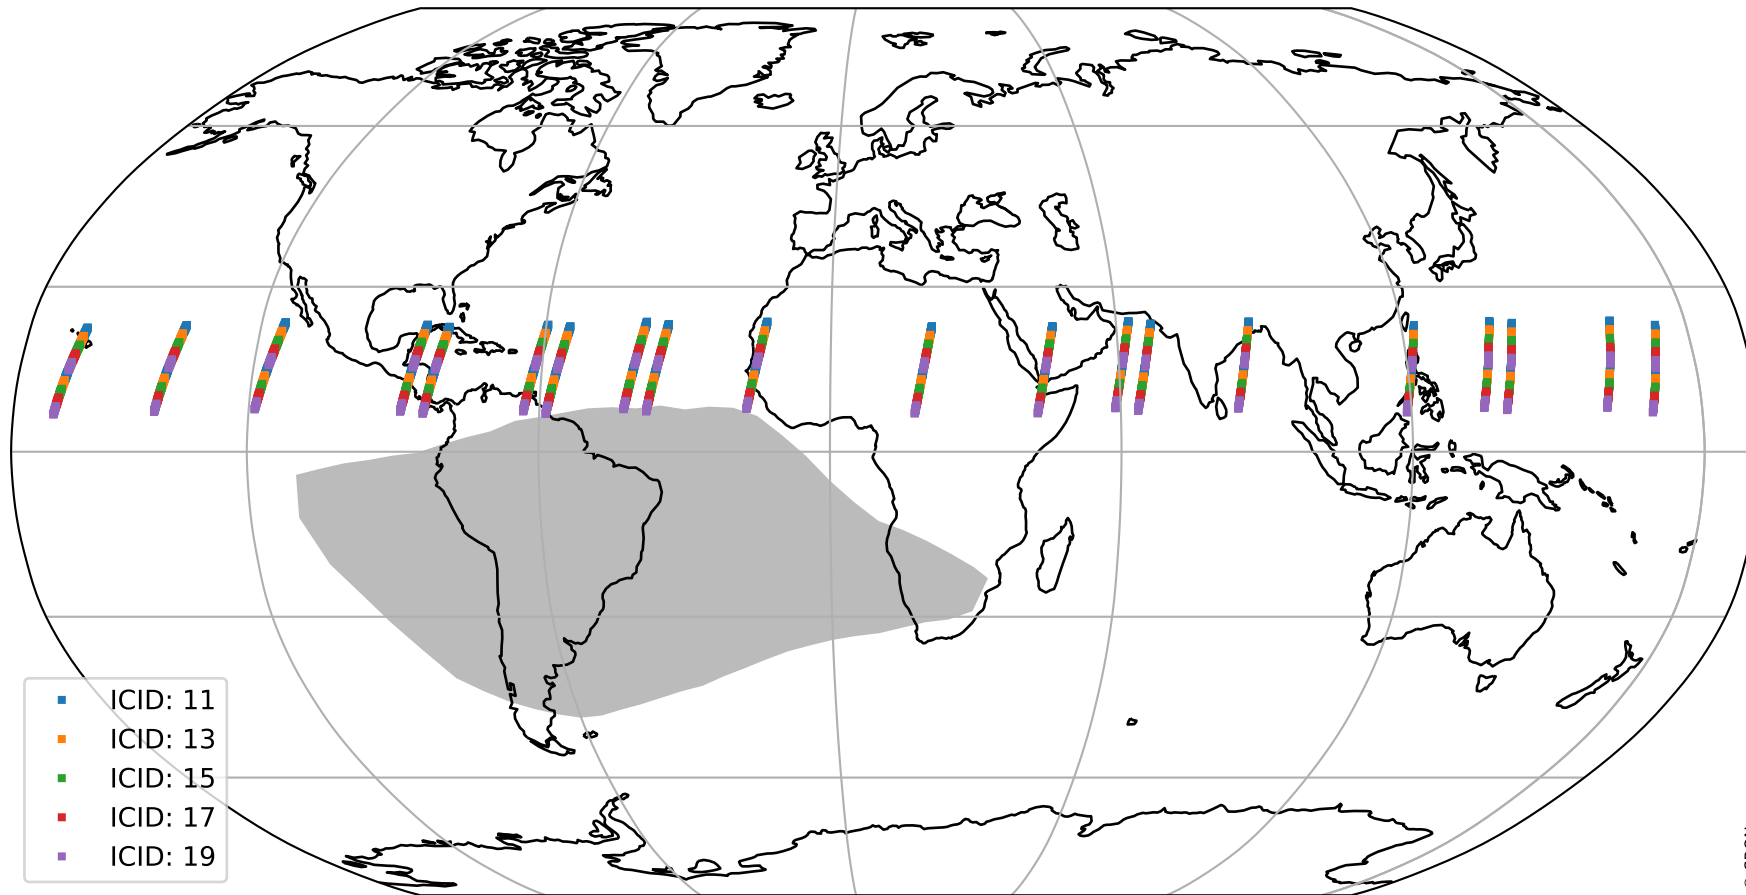

Tropomi SWIR offset (beta nominal)

orbits : 20 in [27892, 27937]
coverage : 2023-03-02 / 2023-03-05
median : 0.52601 V
spread : 0.035911 V
created : 2023-08-22T11:18:22

value detector map

Tropomi SWIR offset (beta nominal)

orbits : 20 in [27892, 27937]
coverage : 2023-03-02 / 2023-03-05
median : 27.753 μV
spread : 14.205 μV
created : 2023-08-22T11:18:22

Tropomi SWIR offset (beta nominal)

orbits : 20 in [27892, 27937]
coverage : 2023-03-02 / 2023-03-05
median : -0.0034404 mV
spread : 0.41512 mV
created : 2023-08-22T11:18:22

value compared with SWIR offset CKD

Tropomi SWIR offset (beta nominal) ground-tracks of Sentinel-5P

orbits : 20 in [27892, 27937]
coverage : 2023-03-02 / 2023-03-05
created : 2023-08-22T11:18:23

Tropomi SWIR offset (beta nominal)

orbits : [1867, 27937]
coverage : 2018-02-20 / 2023-03-05
created : 2023-08-22T11:18:23

trend of detector median & temperatures