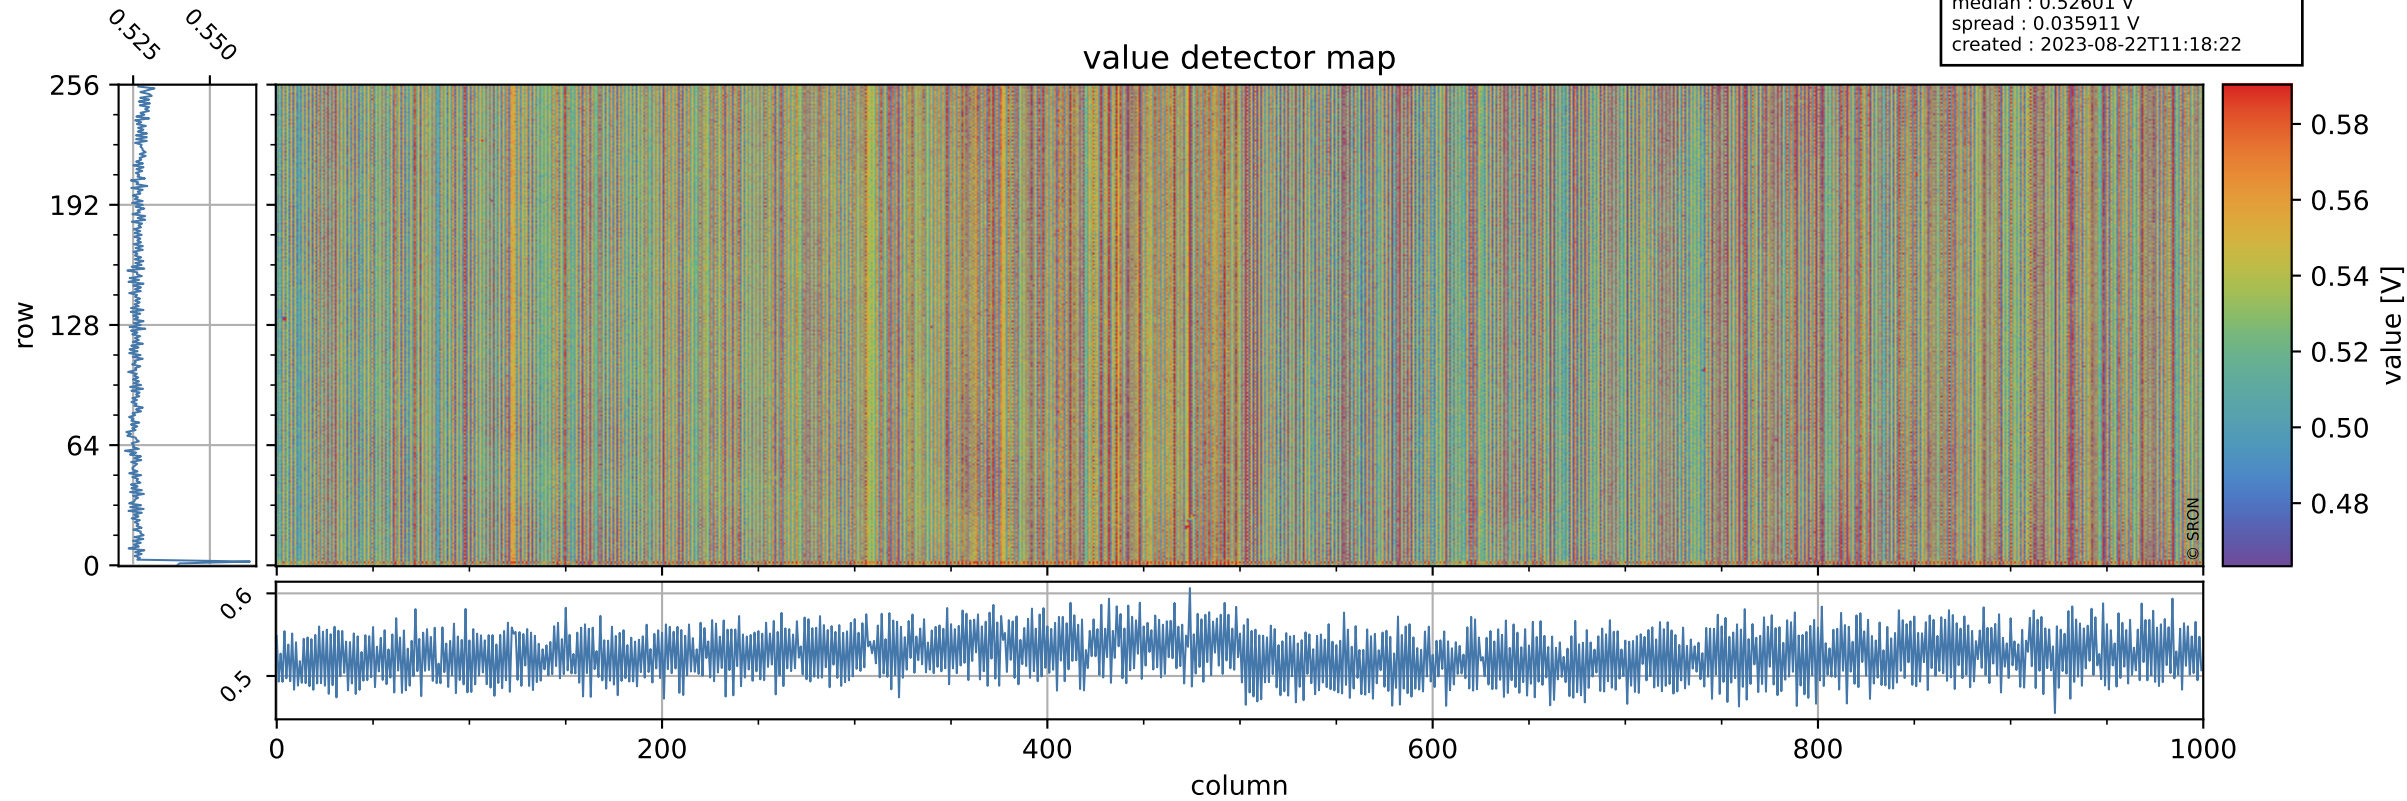

Tropomi SWIR offset (beta nominal)

orbits : 20 in [27892, 27937]
coverage : 2023-03-02 / 2023-03-05
median : 0.52601 V
spread : 0.035911 V
created : 2023-08-22T11:18:22

value detector map

Tropomi SWIR offset (beta nominal)

orbits : 20 in [27892, 27937]
coverage : 2023-03-02 / 2023-03-05
median : 27.753 μV
spread : 14.205 μV
created : 2023-08-22T11:18:22

Tropomi SWIR offset (beta nominal)

orbits : 20 in [27892, 27937]
coverage : 2023-03-02 / 2023-03-05
median : -0.0034404 mV
spread : 0.41512 mV
created : 2023-08-22T11:18:22

value compared with SWIR offset CKD

Tropomi SWIR offset (beta nominal) ground-tracks of Sentinel-5P

orbits : 20 in [27892, 27937]
coverage : 2023-03-02 / 2023-03-05
created : 2023-08-22T11:18:23

Tropomi SWIR offset (beta nominal)

orbits : [1867, 27937]
coverage : 2018-02-20 / 2023-03-05
created : 2023-08-22T11:18:23

trend of detector median & temperatures