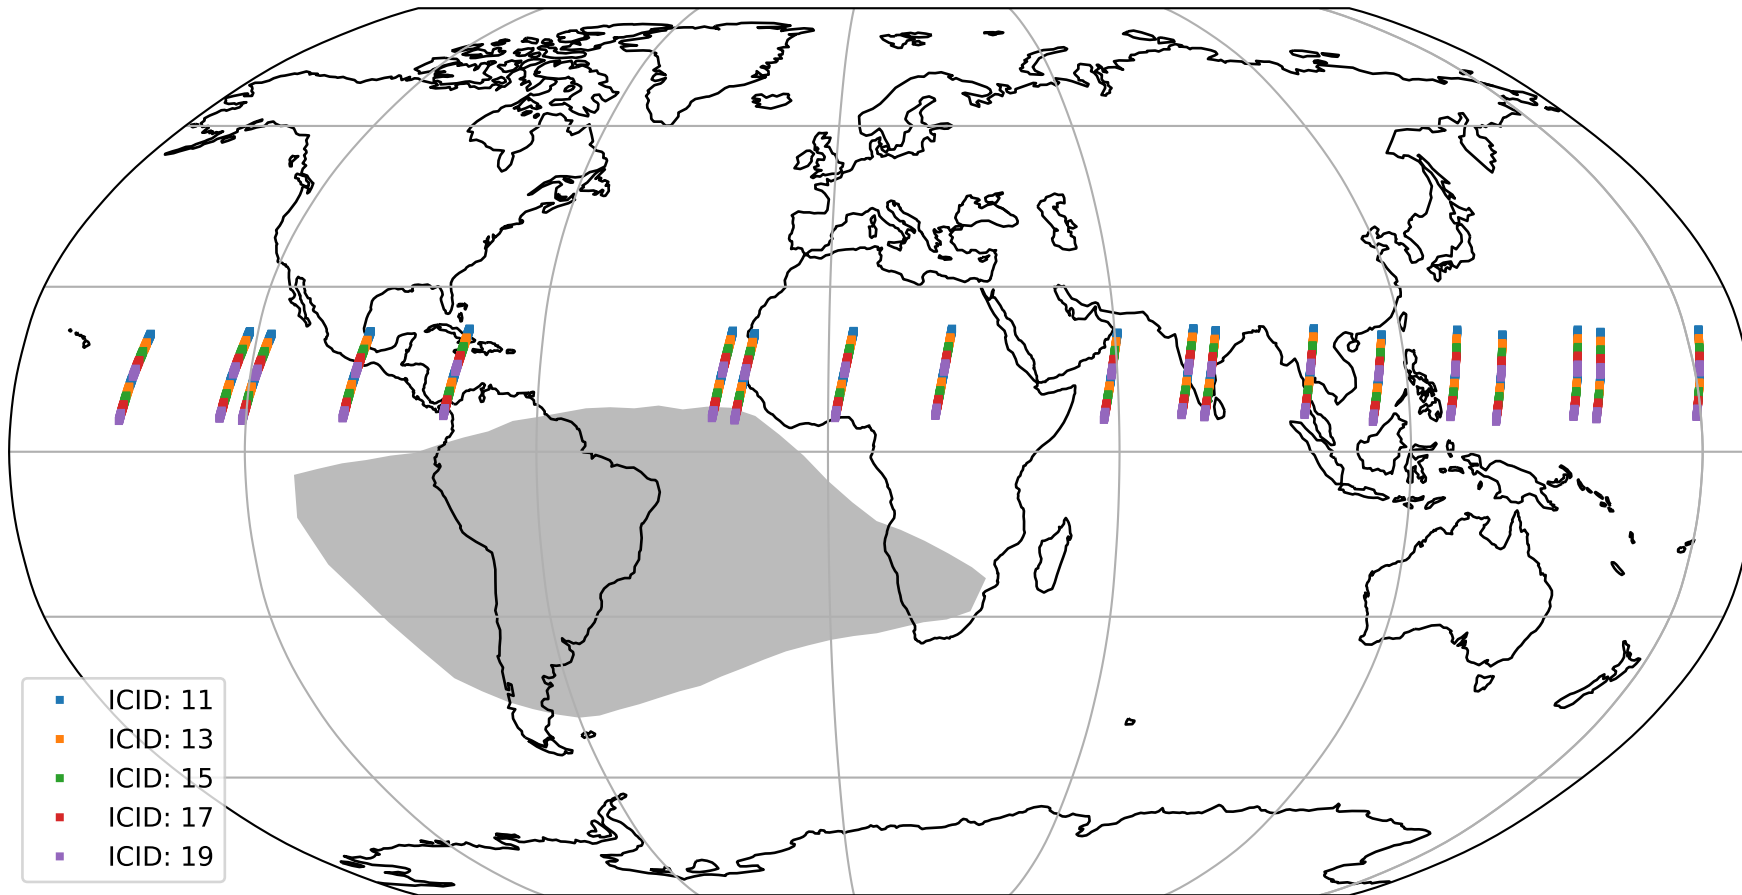

# Tropomi SWIR offset (beta nominal)

orbits : 19 in [27937, 27982]  
coverage : 2023-03-05 / 2023-03-08  
median : 28.494  $\mu\text{V}$   
spread : 14.61  $\mu\text{V}$   
created : 2023-08-22T11:18:24

# Tropomi SWIR offset (beta nominal)

orbits : 19 in [27937, 27982]  
coverage : 2023-03-05 / 2023-03-08  
median : 0.0059063 mV  
spread : 0.41116 mV  
created : 2023-08-22T11:18:24

value compared with SWIR offset CKD

# Tropomi SWIR offset (beta nominal) ground-tracks of Sentinel-5P

orbits : 19 in [27937, 27982]  
coverage : 2023-03-05 / 2023-03-08  
created : 2023-08-22T11:18:25

# Tropomi SWIR offset (beta nominal)

orbits : [1867, 27982]  
coverage : 2018-02-20 / 2023-03-08  
created : 2023-08-22T11:18:25