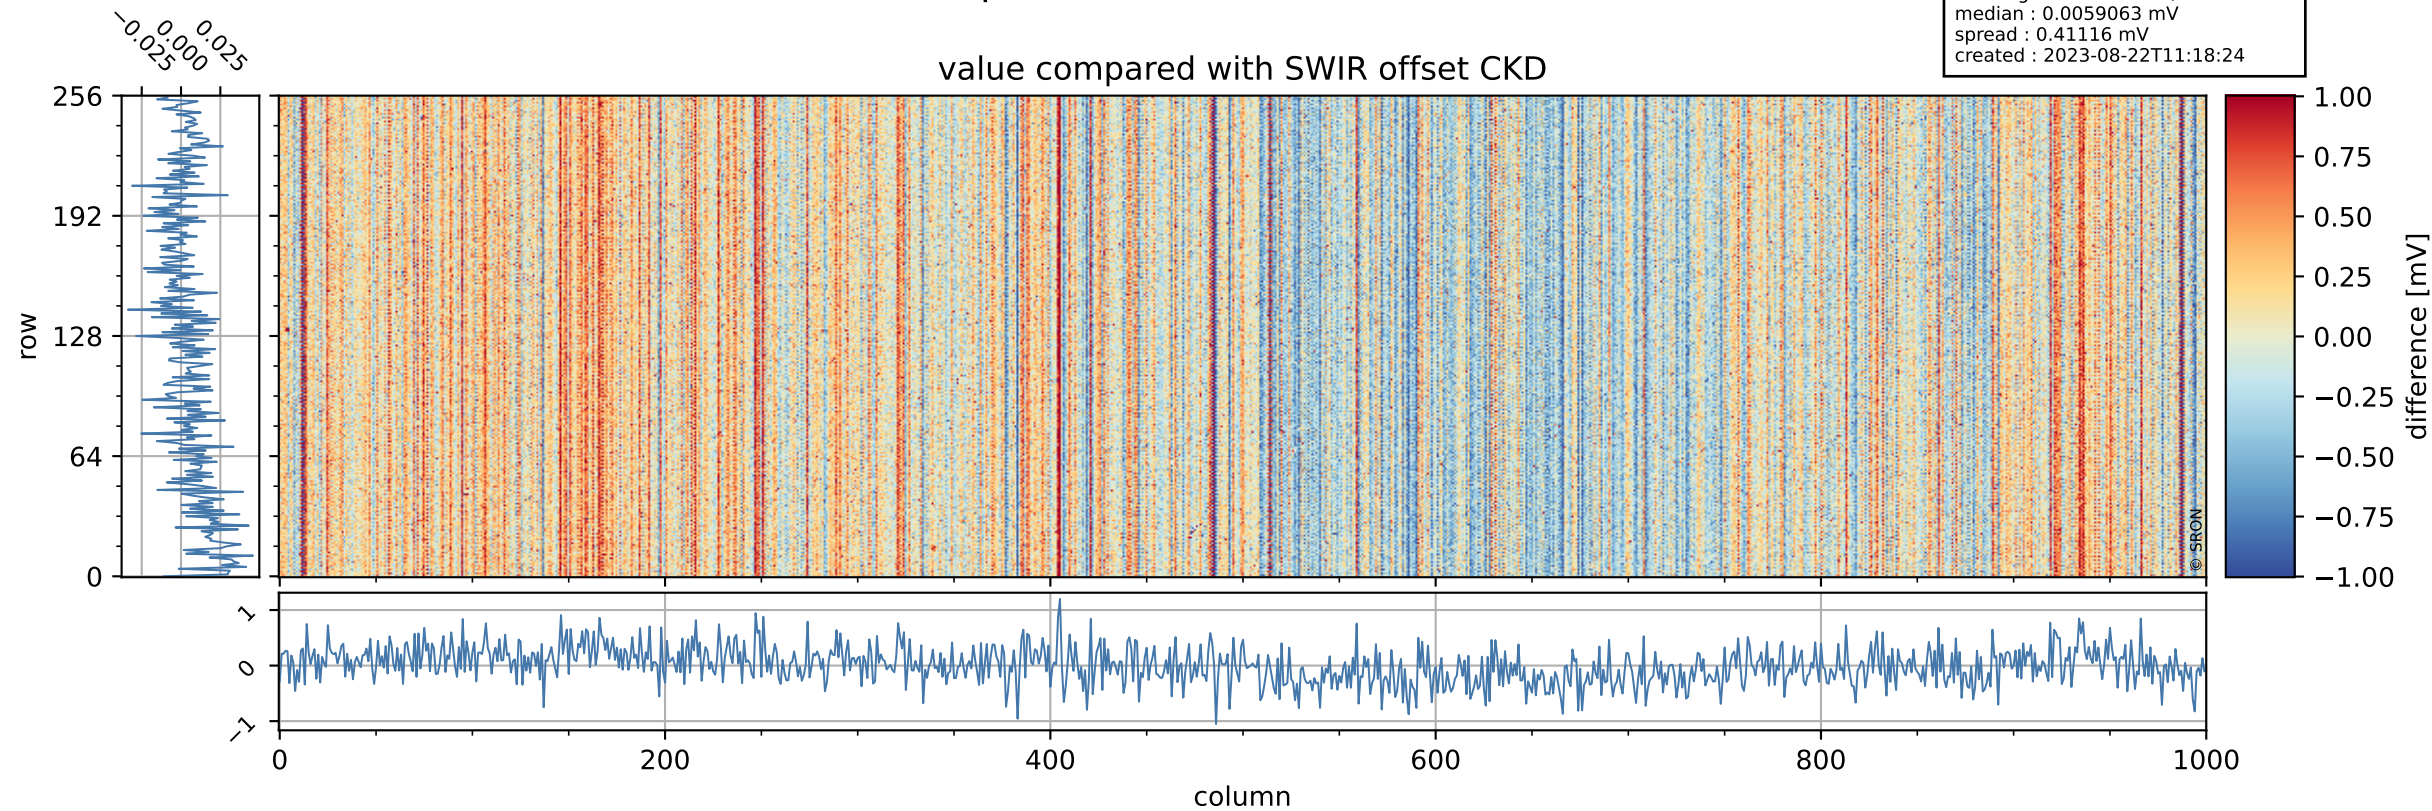

## value detector map

# Tropomi SWIR offset (beta nominal)

orbits : 19 in [27937, 27982]  
coverage : 2023-03-05 / 2023-03-08  
median : 28.494  $\mu\text{V}$   
spread : 14.61  $\mu\text{V}$   
created : 2023-08-22T11:18:24

# Tropomi SWIR offset (beta nominal)

orbits : 19 in [27937, 27982]  
coverage : 2023-03-05 / 2023-03-08  
median : 0.0059063 mV  
spread : 0.41116 mV  
created : 2023-08-22T11:18:24

value compared with SWIR offset CKD

# Tropomi SWIR offset (beta nominal) ground-tracks of Sentinel-5P

orbits : 19 in [27937, 27982]  
coverage : 2023-03-05 / 2023-03-08  
created : 2023-08-22T11:18:25