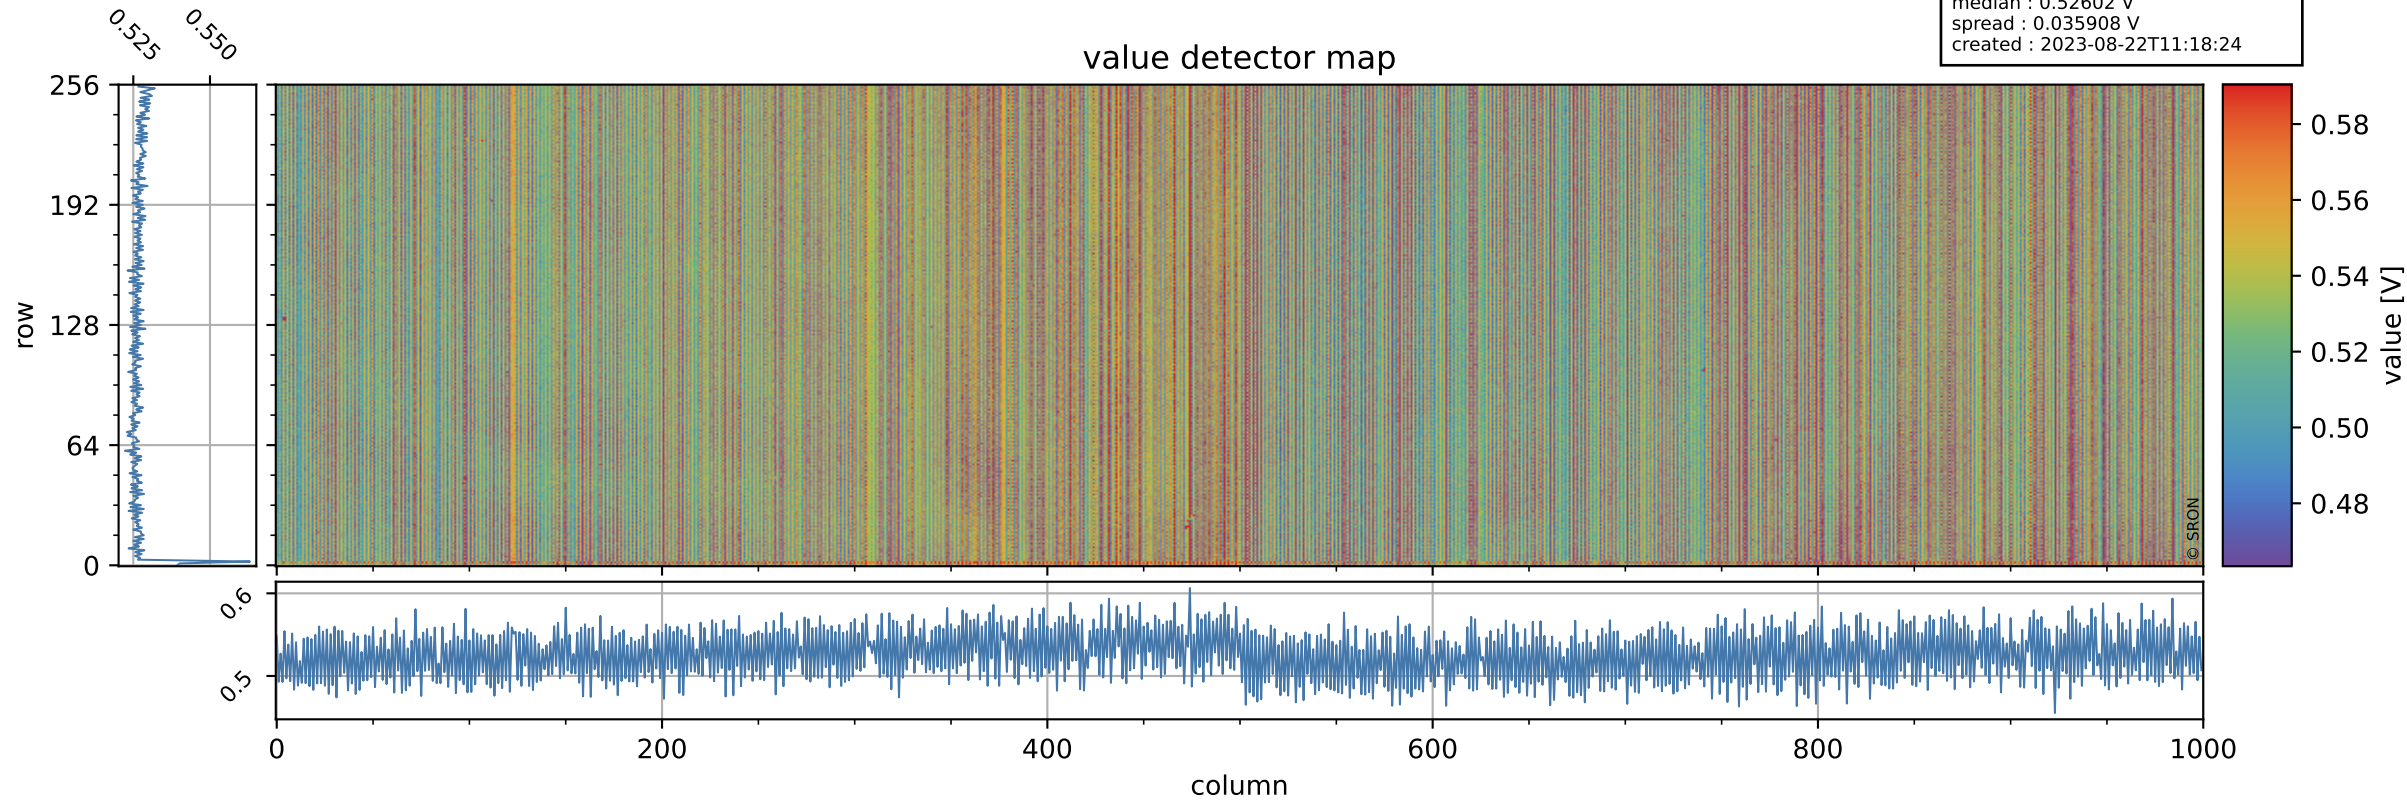

# Tropomi SWIR offset (beta nominal)

orbits : 19 in [27937, 27982]  
coverage : 2023-03-05 / 2023-03-08  
median : 0.52602 V  
spread : 0.035908 V  
created : 2023-08-22T11:18:24

## value detector map

# Tropomi SWIR offset (beta nominal)

orbits : 19 in [27937, 27982]  
coverage : 2023-03-05 / 2023-03-08  
median : 28.494  $\mu\text{V}$   
spread : 14.61  $\mu\text{V}$   
created : 2023-08-22T11:18:24

# Tropomi SWIR offset (beta nominal) ground-tracks of Sentinel-5P

orbits : 19 in [27937, 27982]  
coverage : 2023-03-05 / 2023-03-08  
created : 2023-08-22T11:18:25