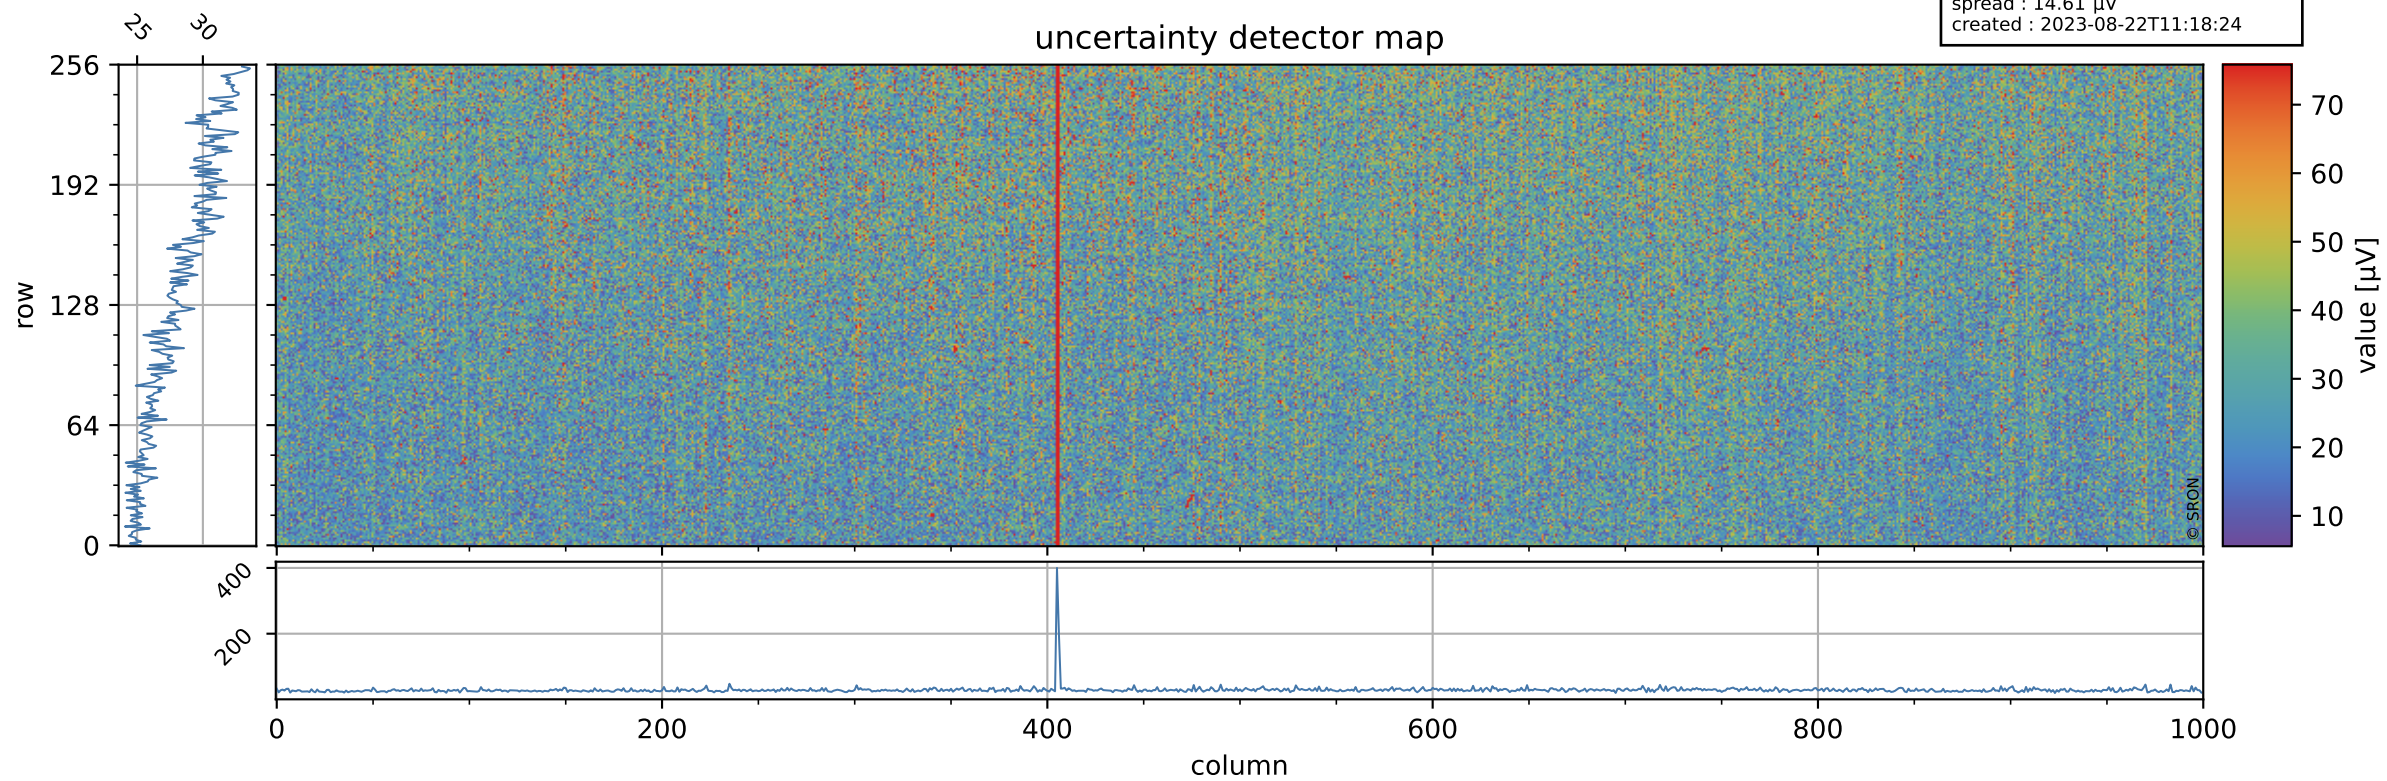

# Tropomi SWIR offset (beta nominal)

orbits : 19 in [27937, 27982]  
coverage : 2023-03-05 / 2023-03-08  
median : 0.52602 V  
spread : 0.035908 V  
created : 2023-08-22T11:18:24

## value detector map

# Tropomi SWIR offset (beta nominal)

orbits : 19 in [27937, 27982]  
coverage : 2023-03-05 / 2023-03-08  
median : 28.494  $\mu\text{V}$   
spread : 14.61  $\mu\text{V}$   
created : 2023-08-22T11:18:24

# Tropomi SWIR offset (beta nominal) ground-tracks of Sentinel-5P

orbits : 19 in [27937, 27982]  
coverage : 2023-03-05 / 2023-03-08  
created : 2023-08-22T11:18:25