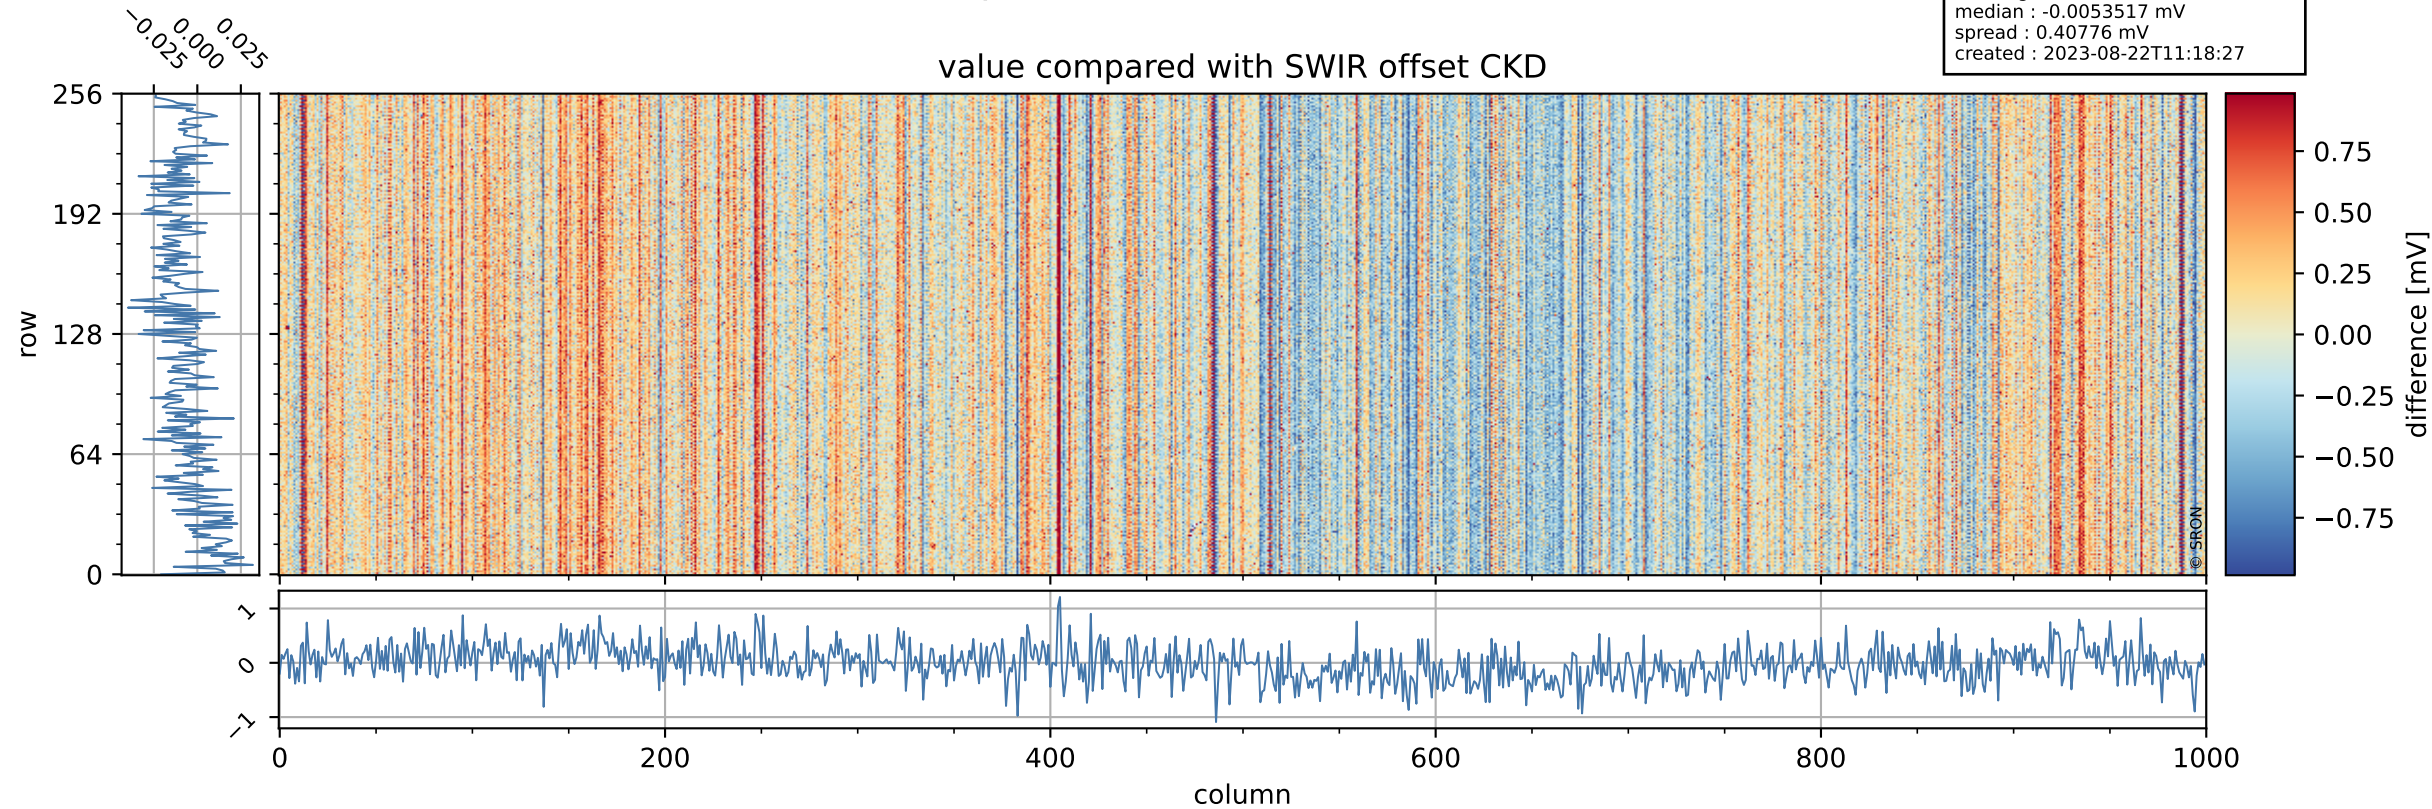

Tropomi SWIR offset (beta nominal)

orbits : 20 in [27982, 28027]
coverage : 2023-03-08 / 2023-03-11
median : 0.526 V
spread : 0.035909 V
created : 2023-08-22T11:18:26

value detector map

Tropomi SWIR offset (beta nominal)

orbits : 20 in [27982, 28027]
coverage : 2023-03-08 / 2023-03-11
median : 28.683 μV
spread : 14.649 μV
created : 2023-08-22T11:18:26

Tropomi SWIR offset (beta nominal)

orbits : 20 in [27982, 28027]
coverage : 2023-03-08 / 2023-03-11
median : -0.0053517 mV
spread : 0.40776 mV
created : 2023-08-22T11:18:27

value compared with SWIR offset CKD

Tropomi SWIR offset (beta nominal) ground-tracks of Sentinel-5P

orbits : 20 in [27982, 28027]
coverage : 2023-03-08 / 2023-03-11
created : 2023-08-22T11:18:27

Tropomi SWIR offset (beta nominal)

orbits : [1867, 28027]
coverage : 2018-02-20 / 2023-03-11
created : 2023-08-22T11:18:27

trend of detector median & temperatures