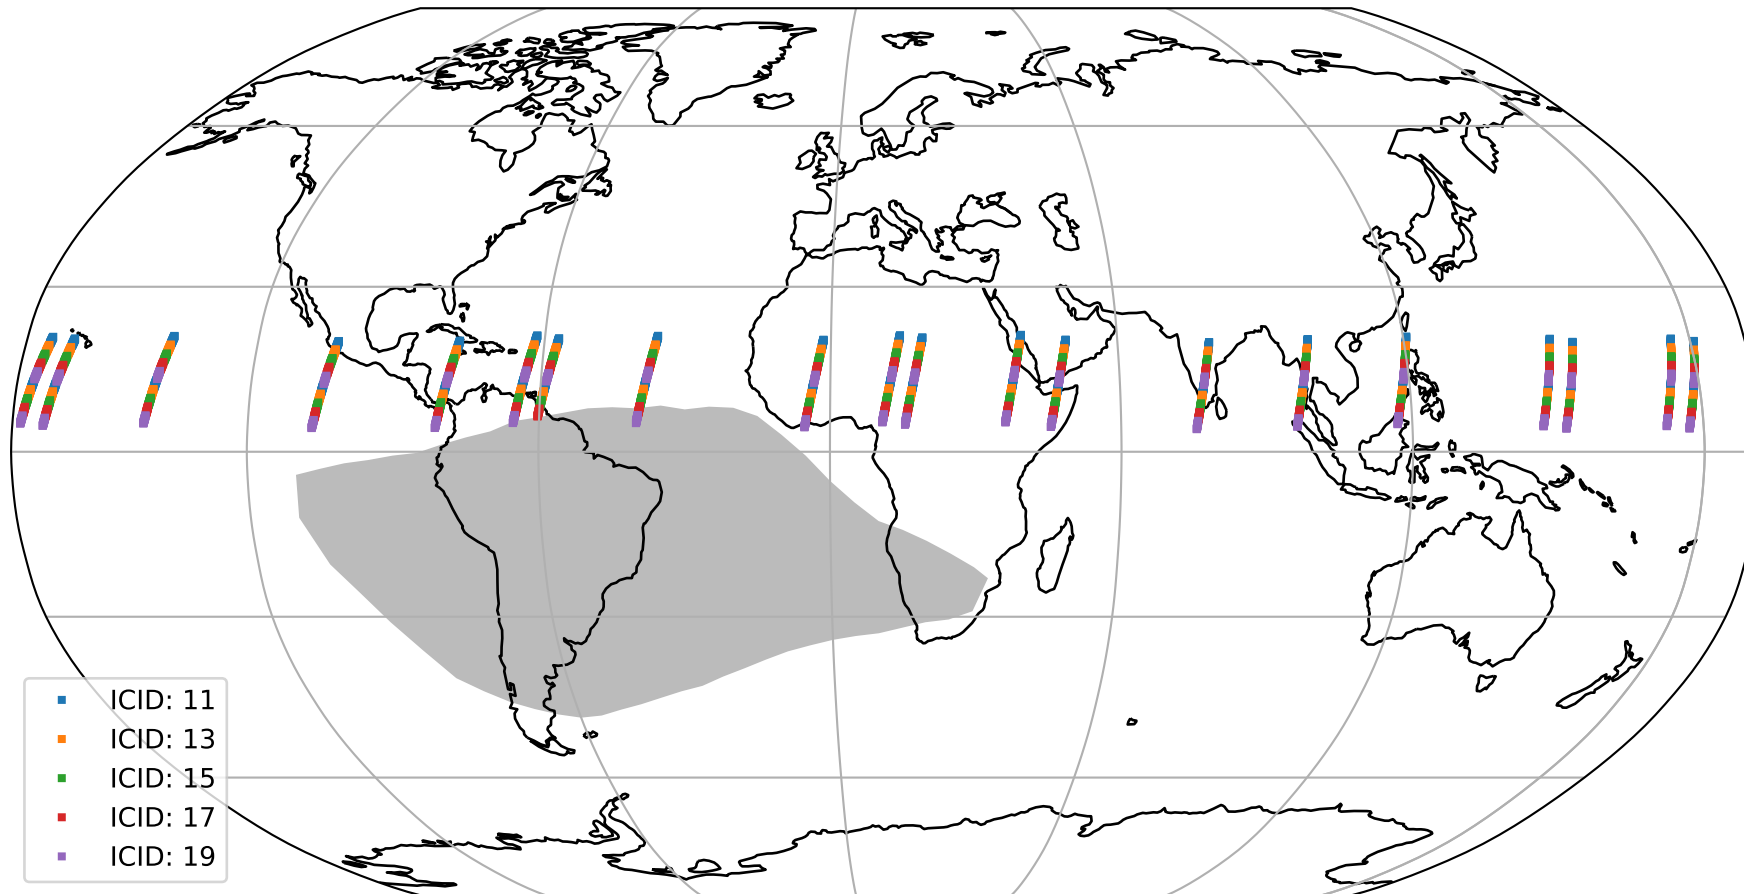

Tropomi SWIR offset (beta nominal)

orbits : 20 in [27982, 28027]
coverage : 2023-03-08 / 2023-03-11
median : 0.526 V
spread : 0.035909 V
created : 2023-08-22T11:18:26

value detector map

Tropomi SWIR offset (beta nominal)

orbits : 20 in [27982, 28027]
coverage : 2023-03-08 / 2023-03-11
median : 28.683 μV
spread : 14.649 μV
created : 2023-08-22T11:18:26

Tropomi SWIR offset (beta nominal)

orbits : 20 in [27982, 28027]
coverage : 2023-03-08 / 2023-03-11
median : -0.0053517 mV
spread : 0.40776 mV
created : 2023-08-22T11:18:27

value compared with SWIR offset CKD

Tropomi SWIR offset (beta nominal) ground-tracks of Sentinel-5P

orbits : 20 in [27982, 28027]
coverage : 2023-03-08 / 2023-03-11
created : 2023-08-22T11:18:27

Tropomi SWIR offset (beta nominal)

orbits : [1867, 28027]
coverage : 2018-02-20 / 2023-03-11
created : 2023-08-22T11:18:27

trend of detector median & temperatures