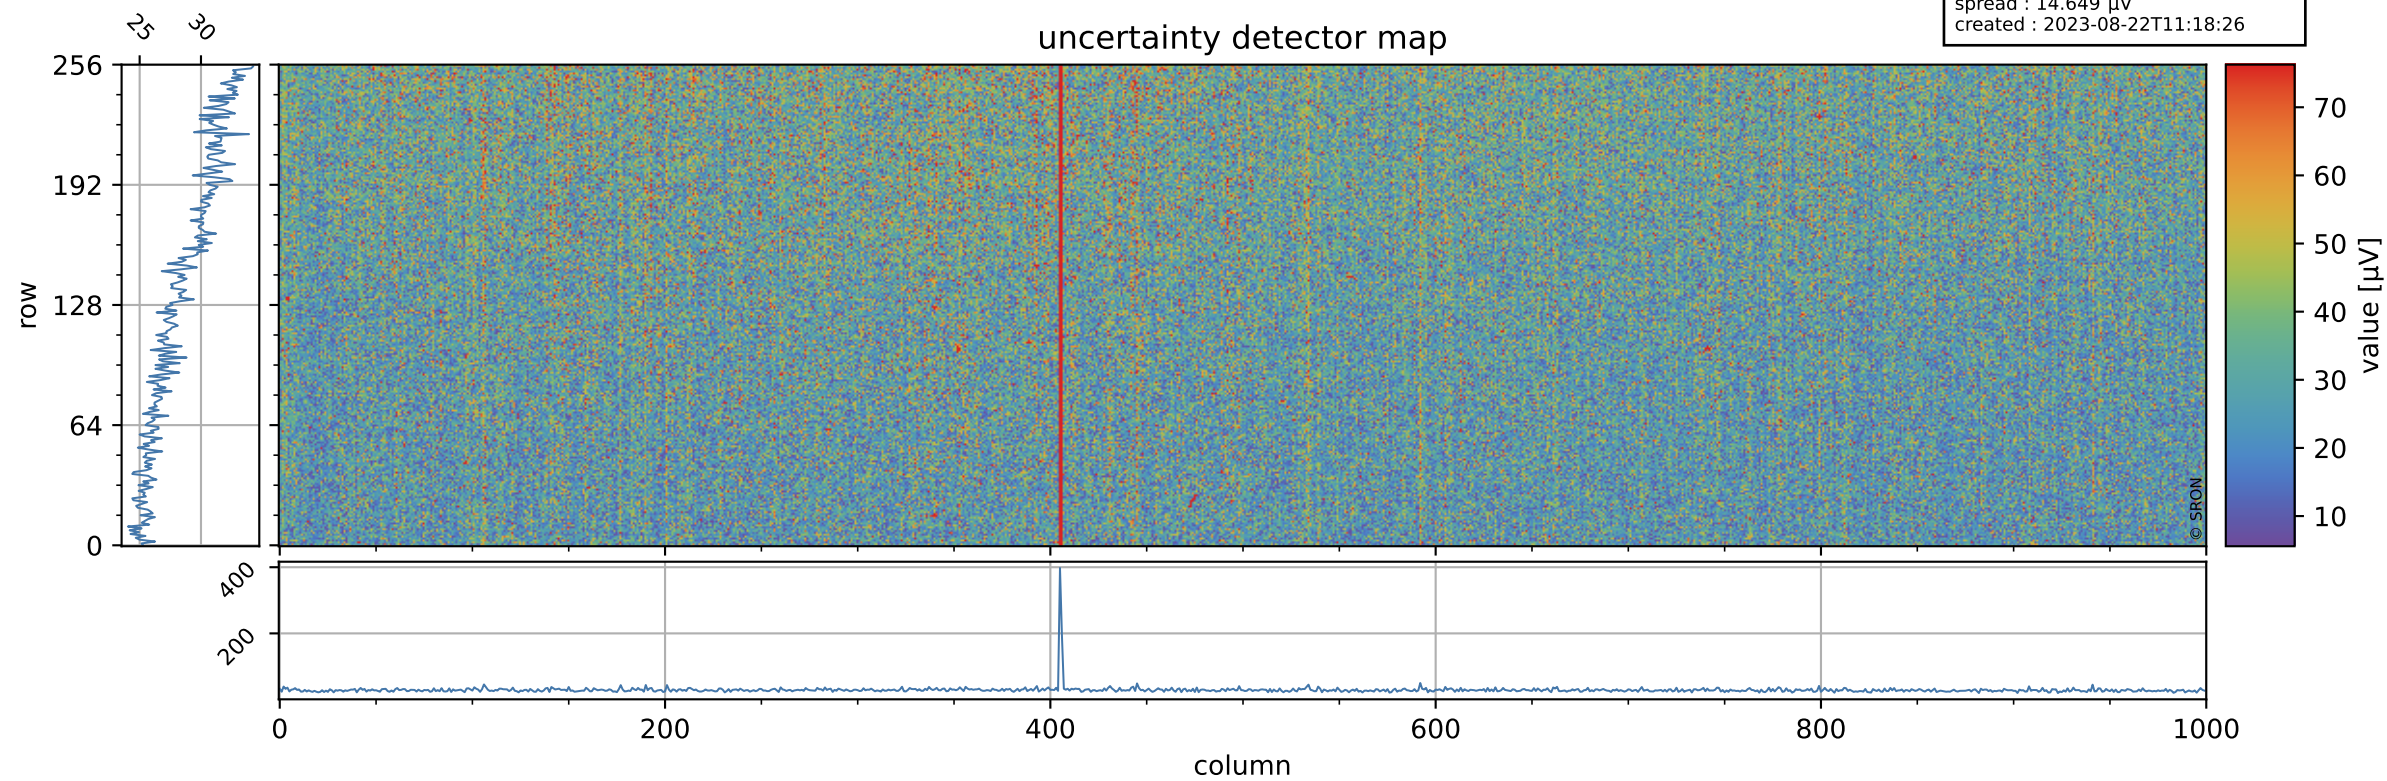

Tropomi SWIR offset (beta nominal)

orbits : 20 in [27982, 28027]
coverage : 2023-03-08 / 2023-03-11
median : 0.526 V
spread : 0.035909 V
created : 2023-08-22T11:18:26

value detector map

Tropomi SWIR offset (beta nominal)

orbits : 20 in [27982, 28027]
coverage : 2023-03-08 / 2023-03-11
median : 28.683 μV
spread : 14.649 μV
created : 2023-08-22T11:18:26

Tropomi SWIR offset (beta nominal)

orbits : 20 in [27982, 28027]
coverage : 2023-03-08 / 2023-03-11
median : -0.0053517 mV
spread : 0.40776 mV
created : 2023-08-22T11:18:27

value compared with SWIR offset CKD

Tropomi SWIR offset (beta nominal) ground-tracks of Sentinel-5P

orbits : 20 in [27982, 28027]
coverage : 2023-03-08 / 2023-03-11
created : 2023-08-22T11:18:27

Tropomi SWIR offset (beta nominal)

orbits : [1867, 28027]
coverage : 2018-02-20 / 2023-03-11
created : 2023-08-22T11:18:27

trend of detector median & temperatures