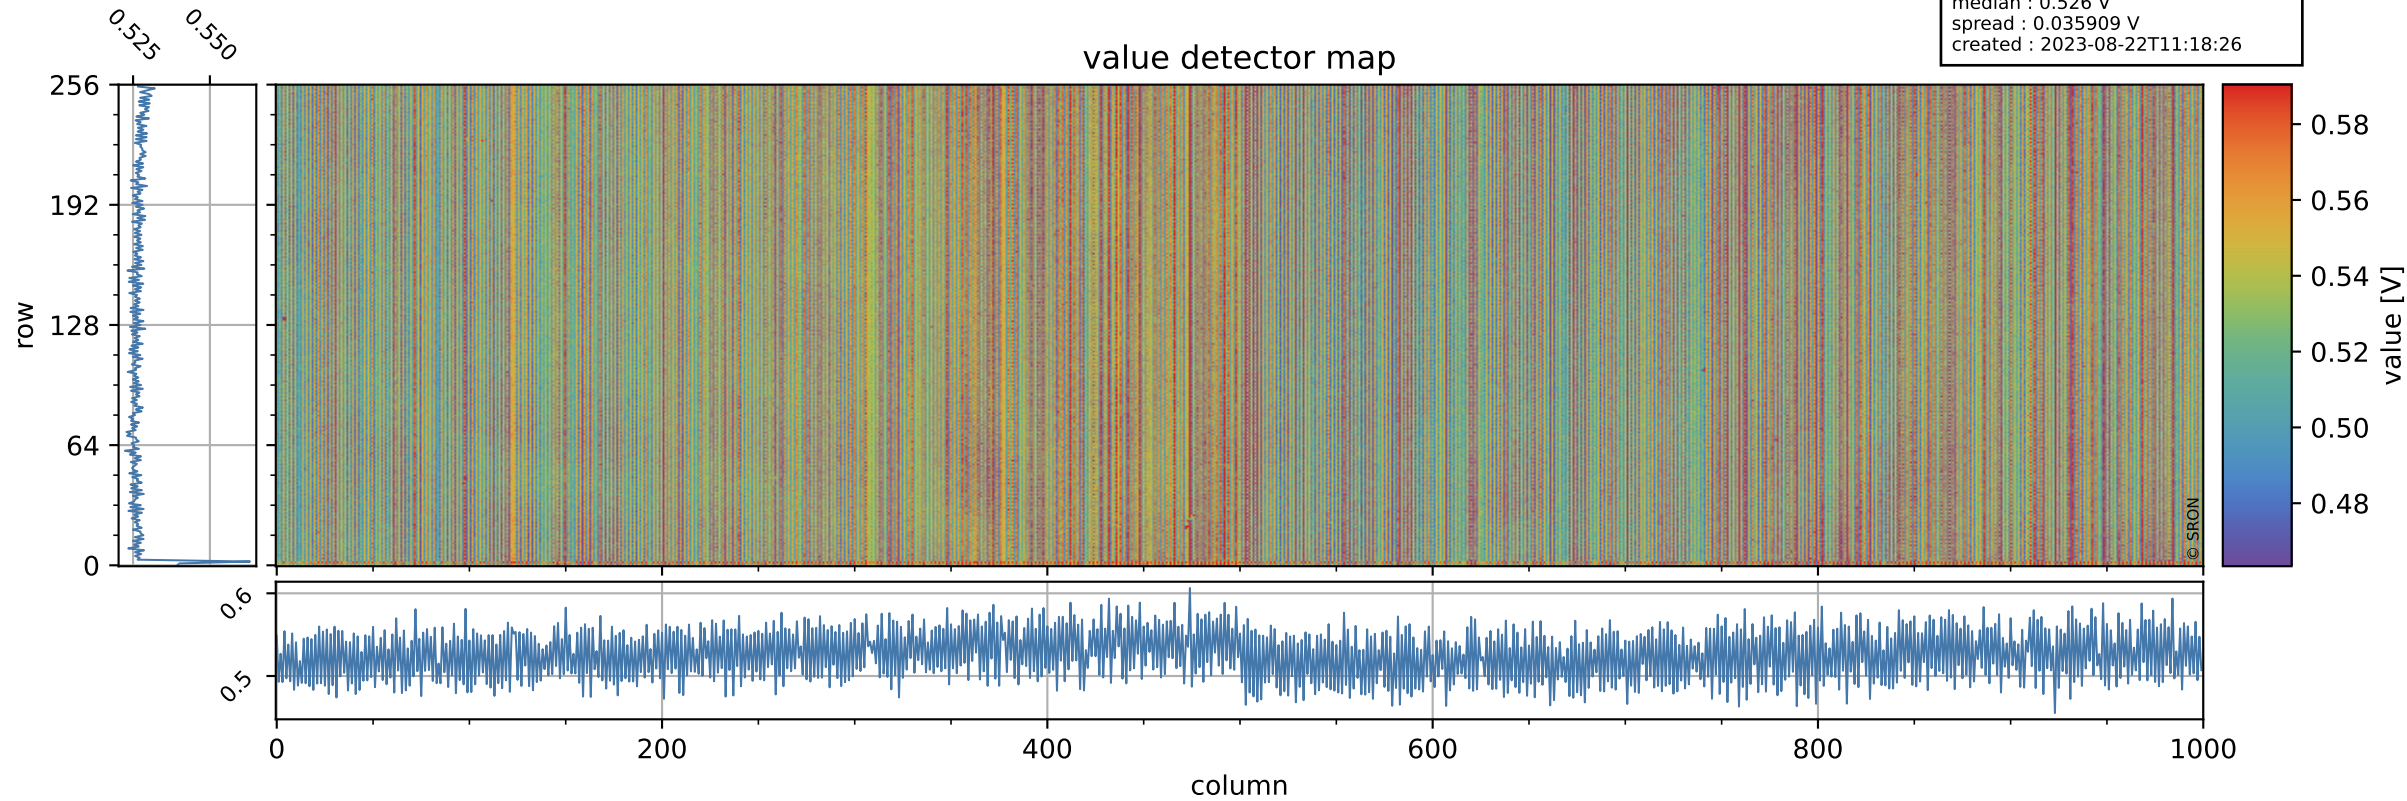

Tropomi SWIR offset (beta nominal)

orbits : 20 in [27982, 28027]
coverage : 2023-03-08 / 2023-03-11
median : 0.526 V
spread : 0.035909 V
created : 2023-08-22T11:18:26

value detector map

Tropomi SWIR offset (beta nominal)

orbits : 20 in [27982, 28027]
coverage : 2023-03-08 / 2023-03-11
median : 28.683 μV
spread : 14.649 μV
created : 2023-08-22T11:18:26

Tropomi SWIR offset (beta nominal)

orbits : 20 in [27982, 28027]
coverage : 2023-03-08 / 2023-03-11
median : -0.0053517 mV
spread : 0.40776 mV
created : 2023-08-22T11:18:27

value compared with SWIR offset CKD

Tropomi SWIR offset (beta nominal) ground-tracks of Sentinel-5P

orbits : 20 in [27982, 28027]
coverage : 2023-03-08 / 2023-03-11
created : 2023-08-22T11:18:27

Tropomi SWIR offset (beta nominal)

orbits : [1867, 28027]
coverage : 2018-02-20 / 2023-03-11
created : 2023-08-22T11:18:27

trend of detector median & temperatures