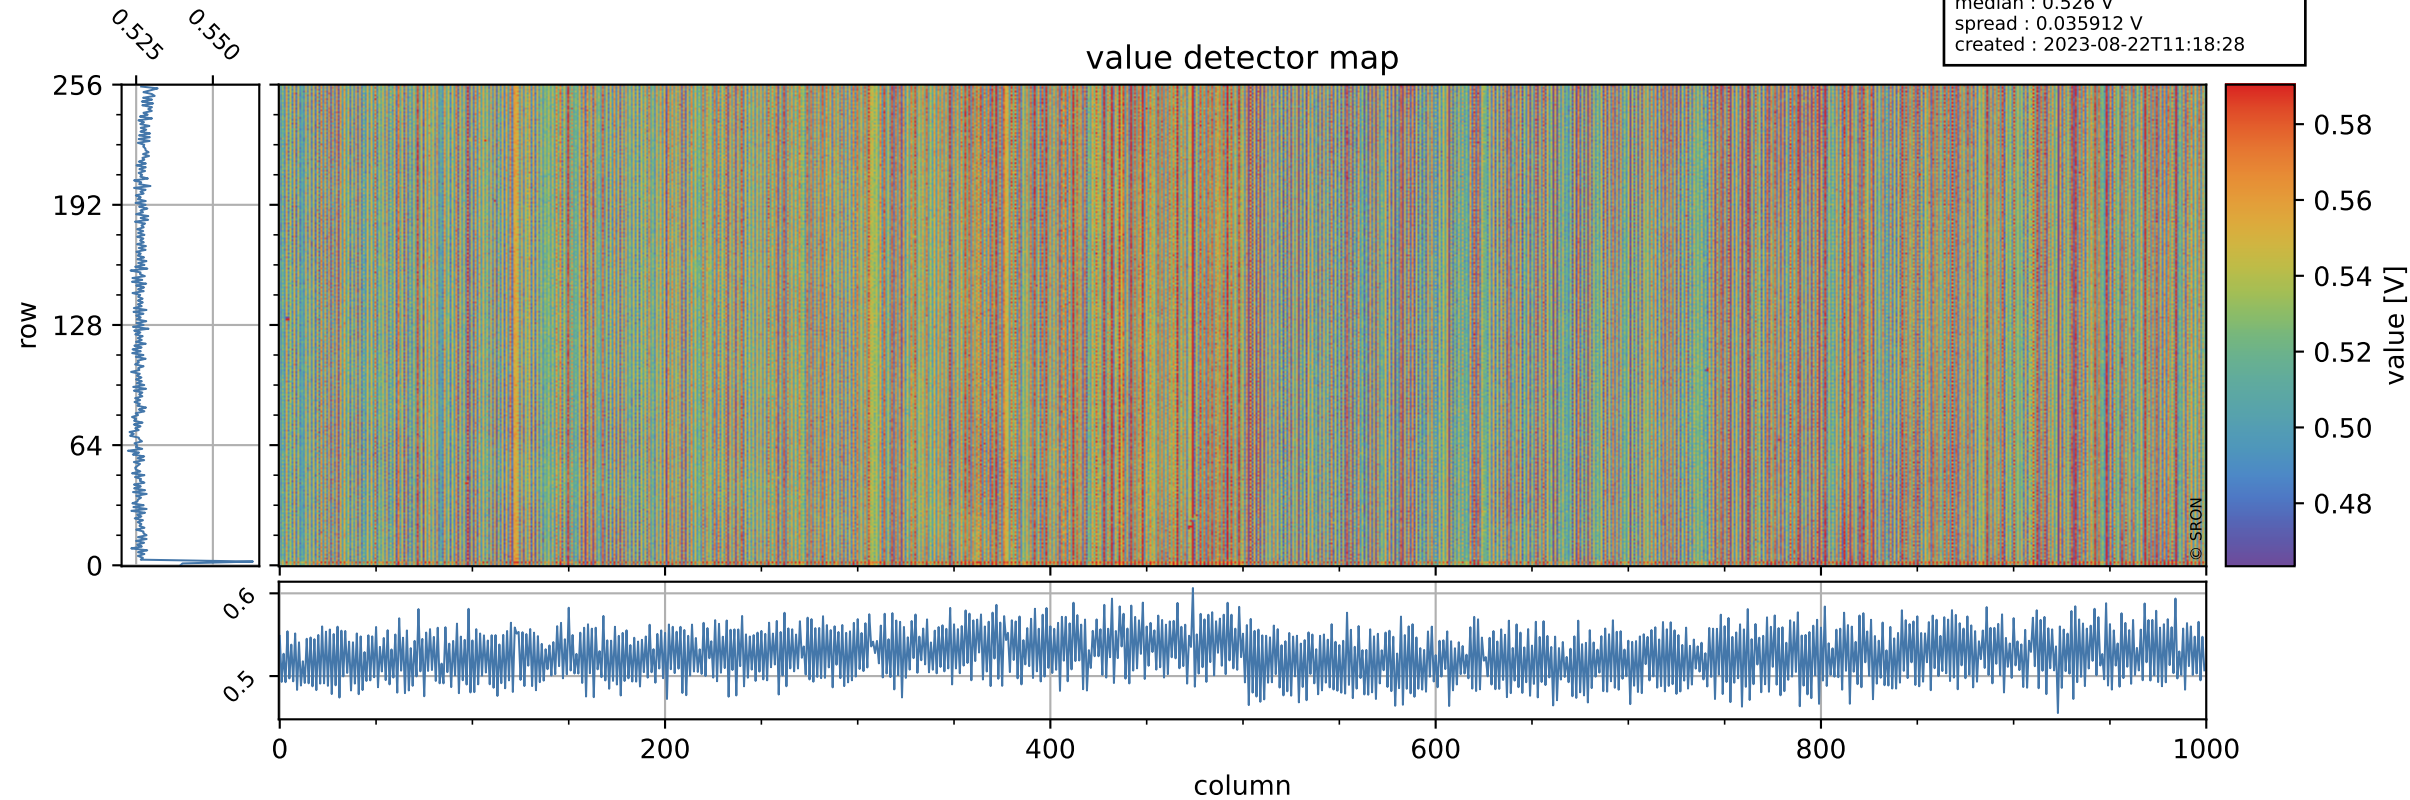

Tropomi SWIR offset (beta nominal)

orbits : 18 in [28027, 28072]
coverage : 2023-03-12 / 2023-03-15
median : 0.526 V
spread : 0.035912 V
created : 2023-08-22T11:18:28

value detector map

Tropomi SWIR offset (beta nominal)

orbits : 18 in [28027, 28072]
coverage : 2023-03-12 / 2023-03-15
median : 29.07 μV
spread : 14.675 μV
created : 2023-08-22T11:18:29

Tropomi SWIR offset (beta nominal)

orbits : 18 in [28027, 28072]
coverage : 2023-03-12 / 2023-03-15
median : -0.01552 mV
spread : 0.41184 mV
created : 2023-08-22T11:18:29

value compared with SWIR offset CKD

Tropomi SWIR offset (beta nominal) ground-tracks of Sentinel-5P

orbits : 18 in [28027, 28072]
coverage : 2023-03-12 / 2023-03-15
created : 2023-08-22T11:18:29

Tropomi SWIR offset (beta nominal)

orbits : [1867, 28072]
coverage : 2018-02-20 / 2023-03-15
created : 2023-08-22T11:18:30

trend of detector median & temperatures