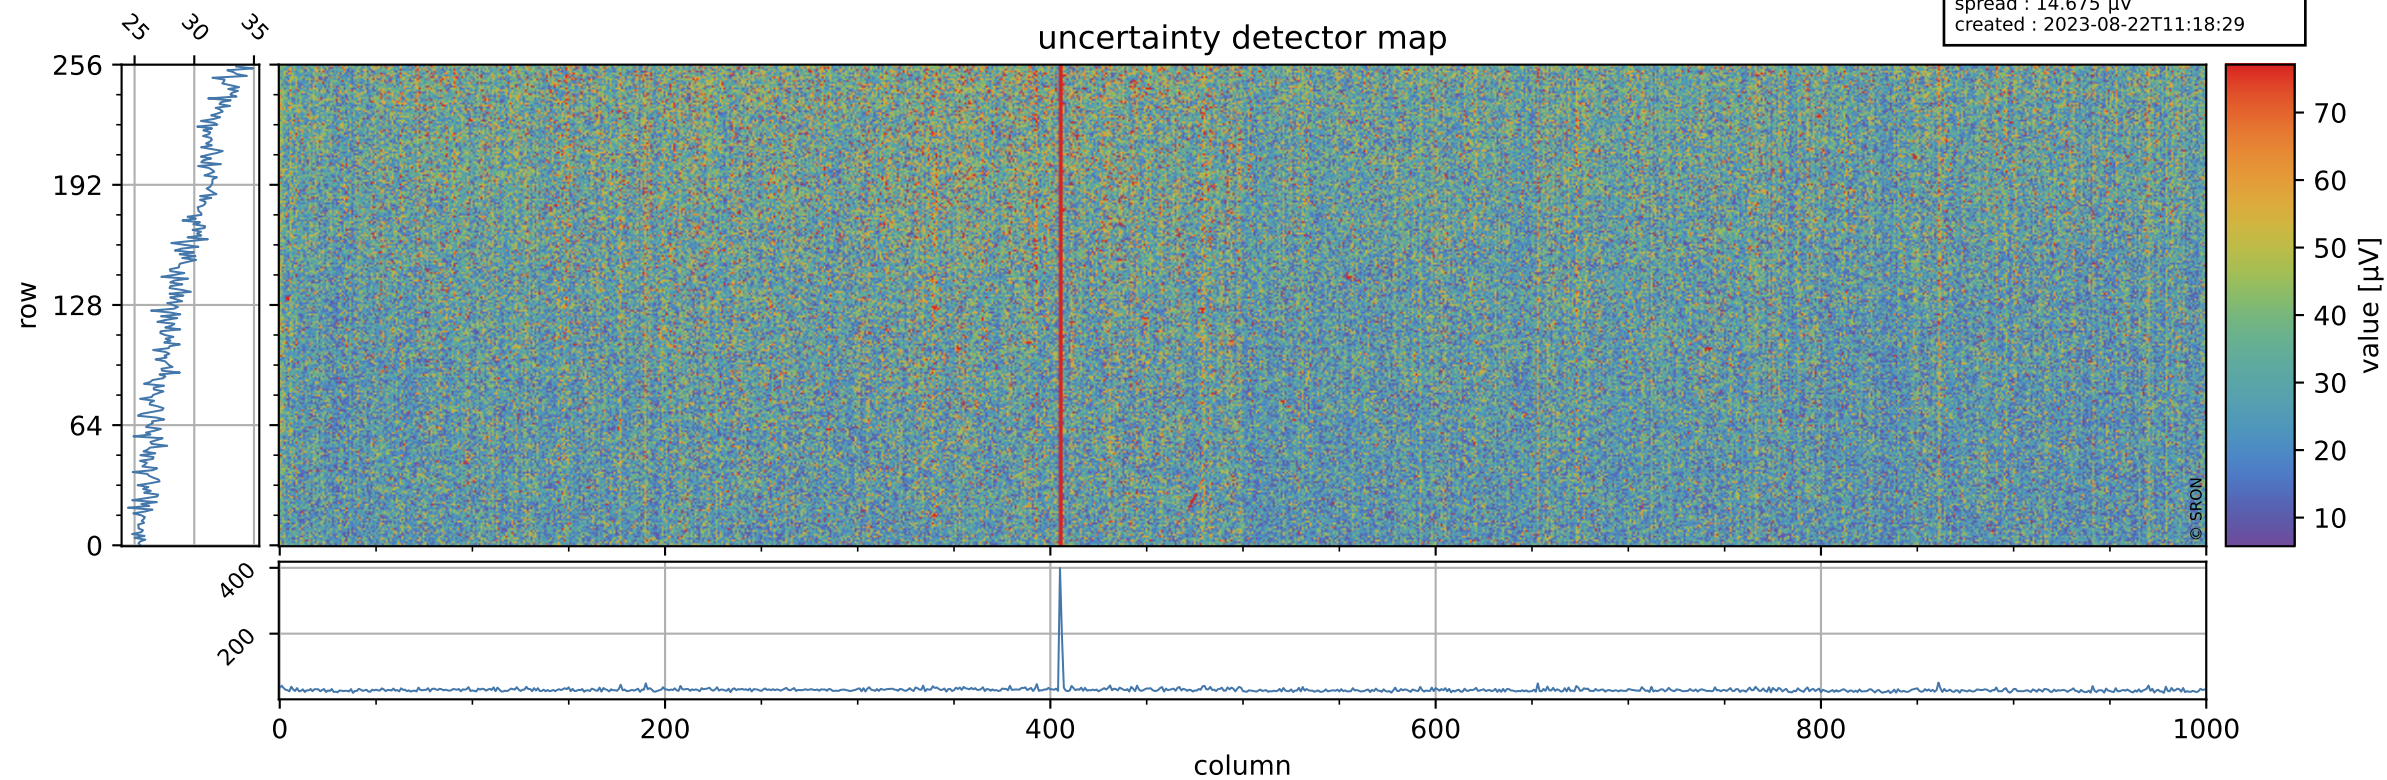

Tropomi SWIR offset (beta nominal)

orbits : 18 in [28027, 28072]
coverage : 2023-03-12 / 2023-03-15
median : 0.526 V
spread : 0.035912 V
created : 2023-08-22T11:18:28

value detector map

Tropomi SWIR offset (beta nominal)

orbits : 18 in [28027, 28072]
coverage : 2023-03-12 / 2023-03-15
median : 29.07 μV
spread : 14.675 μV
created : 2023-08-22T11:18:29

Tropomi SWIR offset (beta nominal)

orbits : 18 in [28027, 28072]
coverage : 2023-03-12 / 2023-03-15
median : -0.01552 mV
spread : 0.41184 mV
created : 2023-08-22T11:18:29

value compared with SWIR offset CKD

Tropomi SWIR offset (beta nominal) ground-tracks of Sentinel-5P

orbits : 18 in [28027, 28072]
coverage : 2023-03-12 / 2023-03-15
created : 2023-08-22T11:18:29

Tropomi SWIR offset (beta nominal)

orbits : [1867, 28072]
coverage : 2018-02-20 / 2023-03-15
created : 2023-08-22T11:18:30

trend of detector median & temperatures