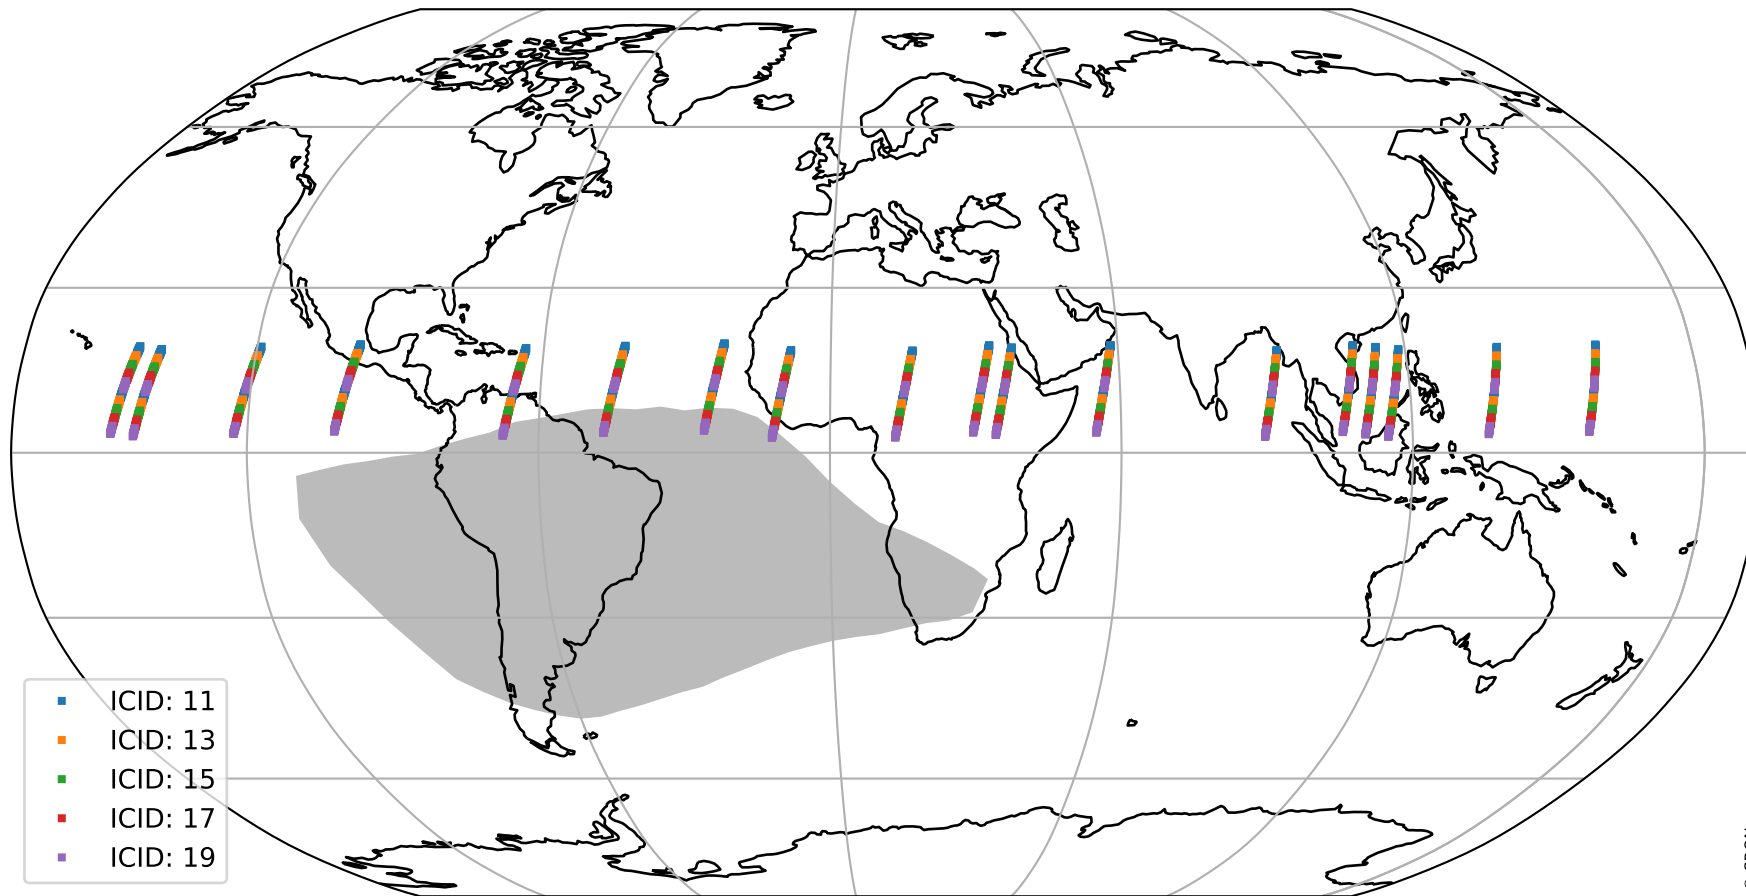

Tropomi SWIR offset (beta nominal)

orbits : 18 in [28027, 28072]
coverage : 2023-03-12 / 2023-03-15
median : 0.526 V
spread : 0.035912 V
created : 2023-08-22T11:18:28

value detector map

Tropomi SWIR offset (beta nominal)

orbits : 18 in [28027, 28072]
coverage : 2023-03-12 / 2023-03-15
median : 29.07 μV
spread : 14.675 μV
created : 2023-08-22T11:18:29

Tropomi SWIR offset (beta nominal)

orbits : 18 in [28027, 28072]
coverage : 2023-03-12 / 2023-03-15
median : -0.01552 mV
spread : 0.41184 mV
created : 2023-08-22T11:18:29

value compared with SWIR offset CKD

Tropomi SWIR offset (beta nominal) ground-tracks of Sentinel-5P

orbits : 18 in [28027, 28072]
coverage : 2023-03-12 / 2023-03-15
created : 2023-08-22T11:18:29

Tropomi SWIR offset (beta nominal)

orbits : [1867, 28072]
coverage : 2018-02-20 / 2023-03-15
created : 2023-08-22T11:18:30

trend of detector median & temperatures