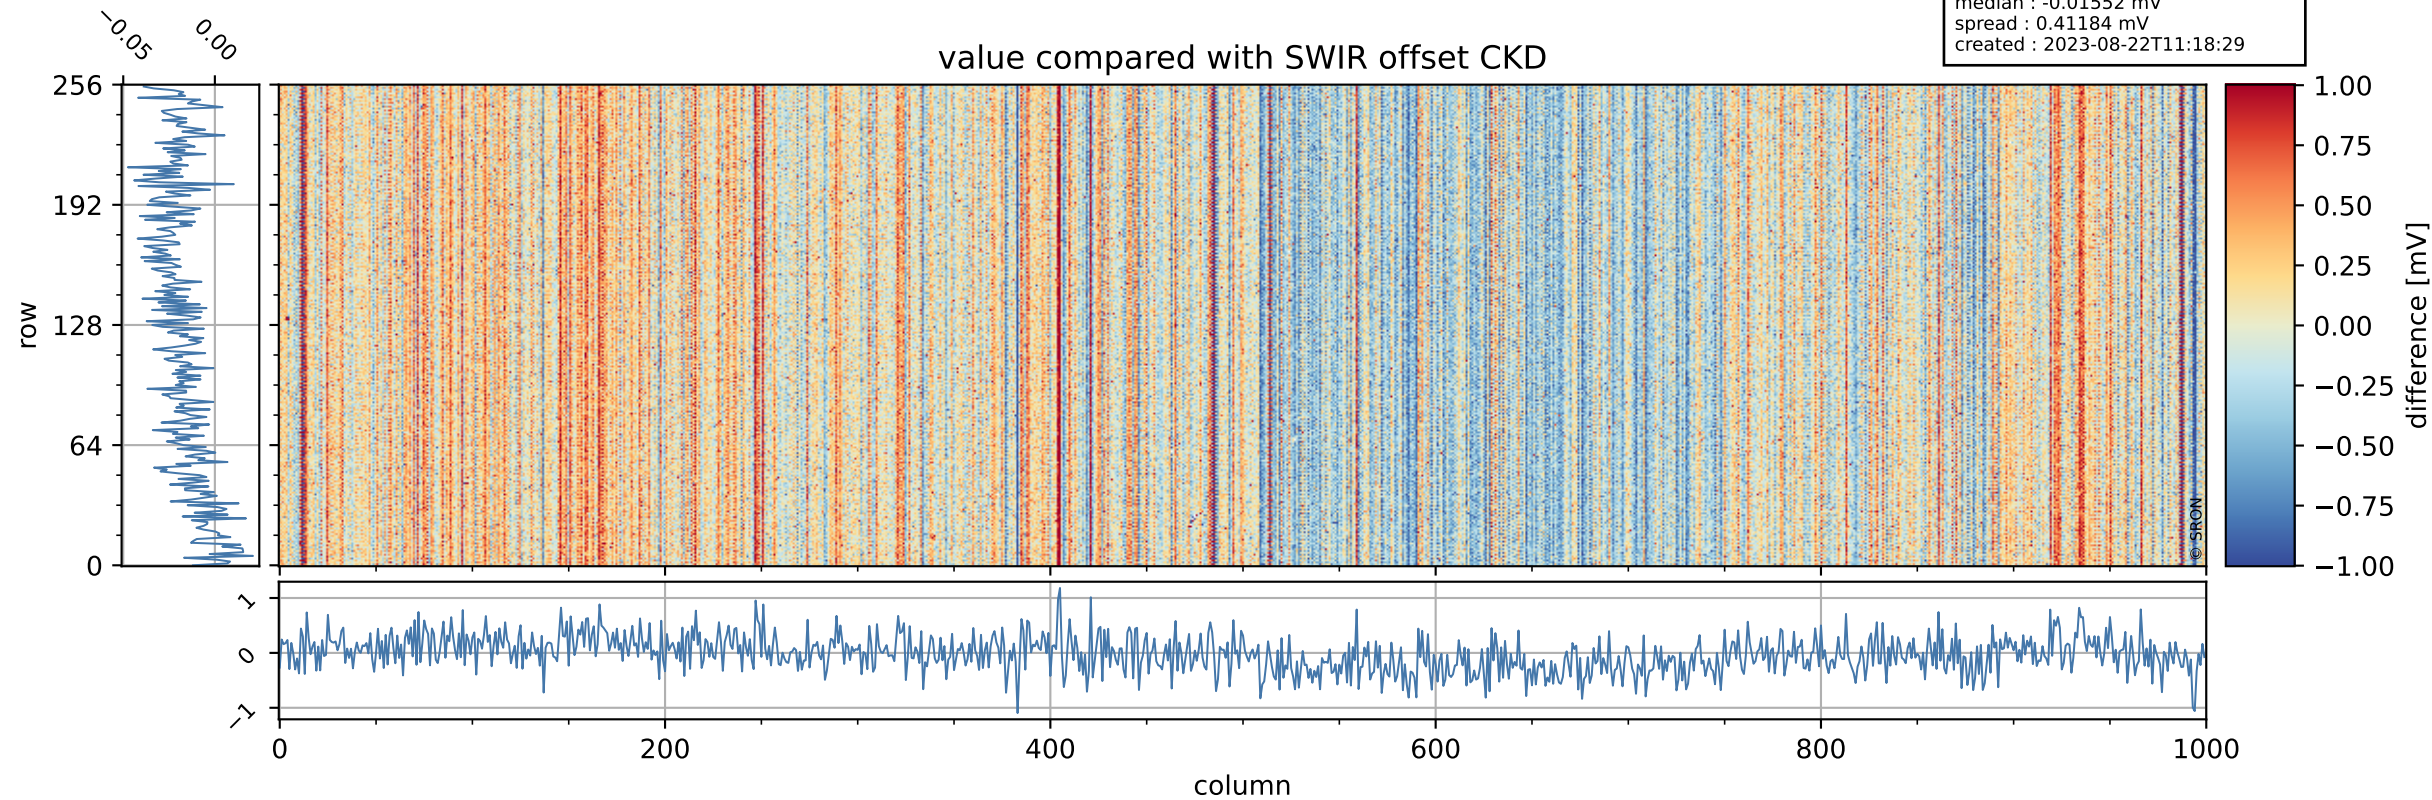

Tropomi SWIR offset (beta nominal)

orbits : 18 in [28027, 28072]
coverage : 2023-03-12 / 2023-03-15
median : 0.526 V
spread : 0.035912 V
created : 2023-08-22T11:18:28

value detector map

Tropomi SWIR offset (beta nominal)

orbits : 18 in [28027, 28072]
coverage : 2023-03-12 / 2023-03-15
median : 29.07 μV
spread : 14.675 μV
created : 2023-08-22T11:18:29

Tropomi SWIR offset (beta nominal)

orbits : 18 in [28027, 28072]
coverage : 2023-03-12 / 2023-03-15
median : -0.01552 mV
spread : 0.41184 mV
created : 2023-08-22T11:18:29

value compared with SWIR offset CKD

Tropomi SWIR offset (beta nominal) ground-tracks of Sentinel-5P

orbits : 18 in [28027, 28072]
coverage : 2023-03-12 / 2023-03-15
created : 2023-08-22T11:18:29

Tropomi SWIR offset (beta nominal)

orbits : [1867, 28072]
coverage : 2018-02-20 / 2023-03-15
created : 2023-08-22T11:18:30

trend of detector median & temperatures