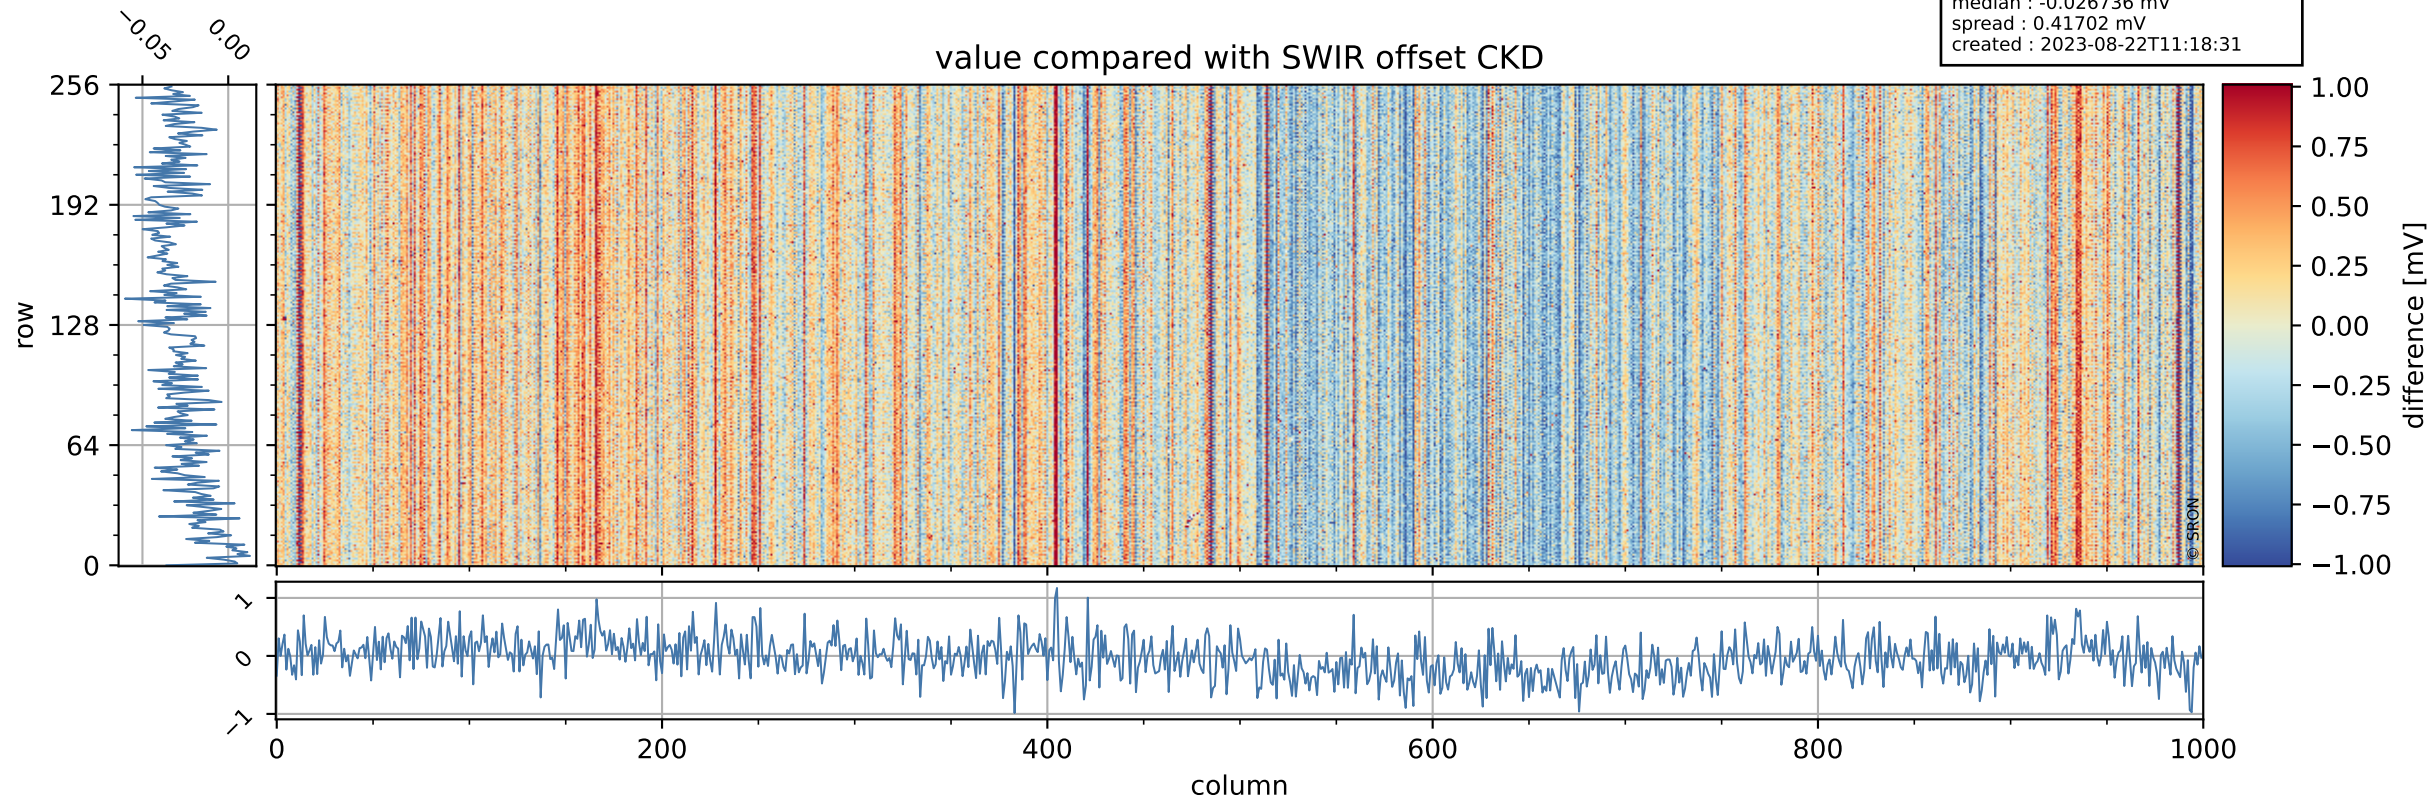

Tropomi SWIR offset (beta nominal)

orbits : 20 in [28072, 28117]
coverage : 2023-03-15 / 2023-03-18
median : 0.52599 V
spread : 0.035912 V
created : 2023-08-22T11:18:30

value detector map

Tropomi SWIR offset (beta nominal)

orbits : 20 in [28072, 28117]
coverage : 2023-03-15 / 2023-03-18
median : 28.868 μV
spread : 14.597 μV
created : 2023-08-22T11:18:31

Tropomi SWIR offset (beta nominal)

orbits : 20 in [28072, 28117]
coverage : 2023-03-15 / 2023-03-18
median : -0.026736 mV
spread : 0.41702 mV
created : 2023-08-22T11:18:31

value compared with SWIR offset CKD

Tropomi SWIR offset (beta nominal) ground-tracks of Sentinel-5P

orbits : 20 in [28072, 28117]
coverage : 2023-03-15 / 2023-03-18
created : 2023-08-22T11:18:31

Tropomi SWIR offset (beta nominal)

orbits : [1867, 28117]
coverage : 2018-02-20 / 2023-03-18
created : 2023-08-22T11:18:32

trend of detector median & temperatures