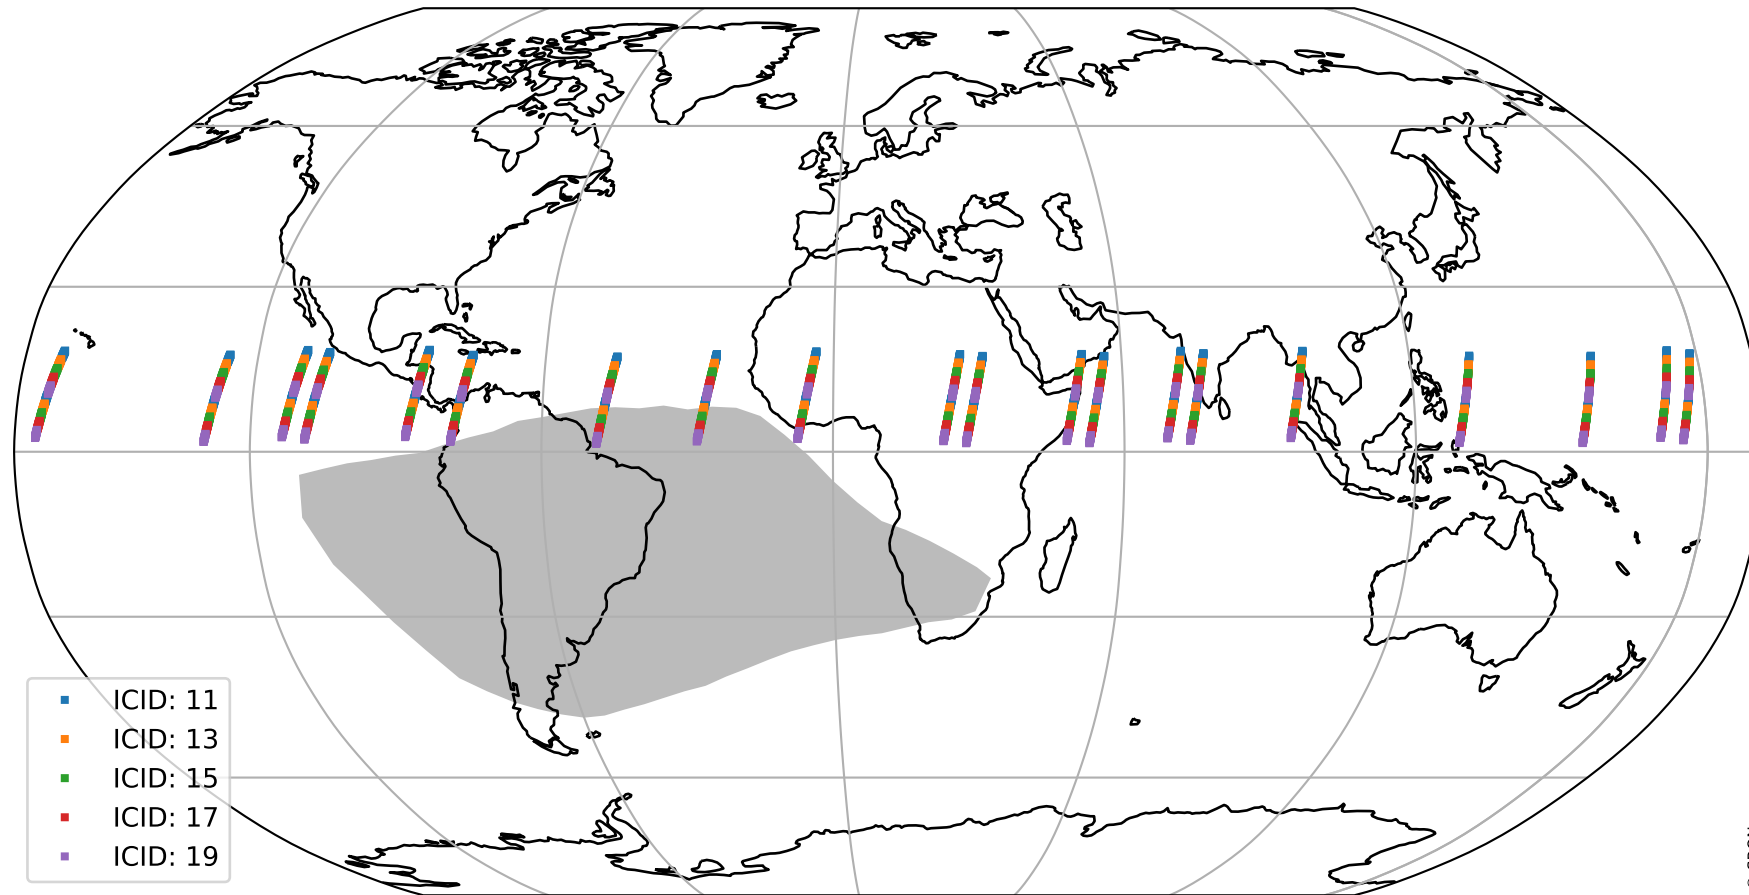

Tropomi SWIR offset (beta nominal)

orbits : 20 in [28072, 28117]
coverage : 2023-03-15 / 2023-03-18
median : 0.52599 V
spread : 0.035912 V
created : 2023-08-22T11:18:30

value detector map

Tropomi SWIR offset (beta nominal)

orbits : 20 in [28072, 28117]
coverage : 2023-03-15 / 2023-03-18
median : 28.868 μV
spread : 14.597 μV
created : 2023-08-22T11:18:31

Tropomi SWIR offset (beta nominal)

orbits : 20 in [28072, 28117]
coverage : 2023-03-15 / 2023-03-18
median : -0.026736 mV
spread : 0.41702 mV
created : 2023-08-22T11:18:31

value compared with SWIR offset CKD

Tropomi SWIR offset (beta nominal) ground-tracks of Sentinel-5P

orbits : 20 in [28072, 28117]
coverage : 2023-03-15 / 2023-03-18
created : 2023-08-22T11:18:31

Tropomi SWIR offset (beta nominal)

orbits : [1867, 28117]
coverage : 2018-02-20 / 2023-03-18
created : 2023-08-22T11:18:32

trend of detector median & temperatures