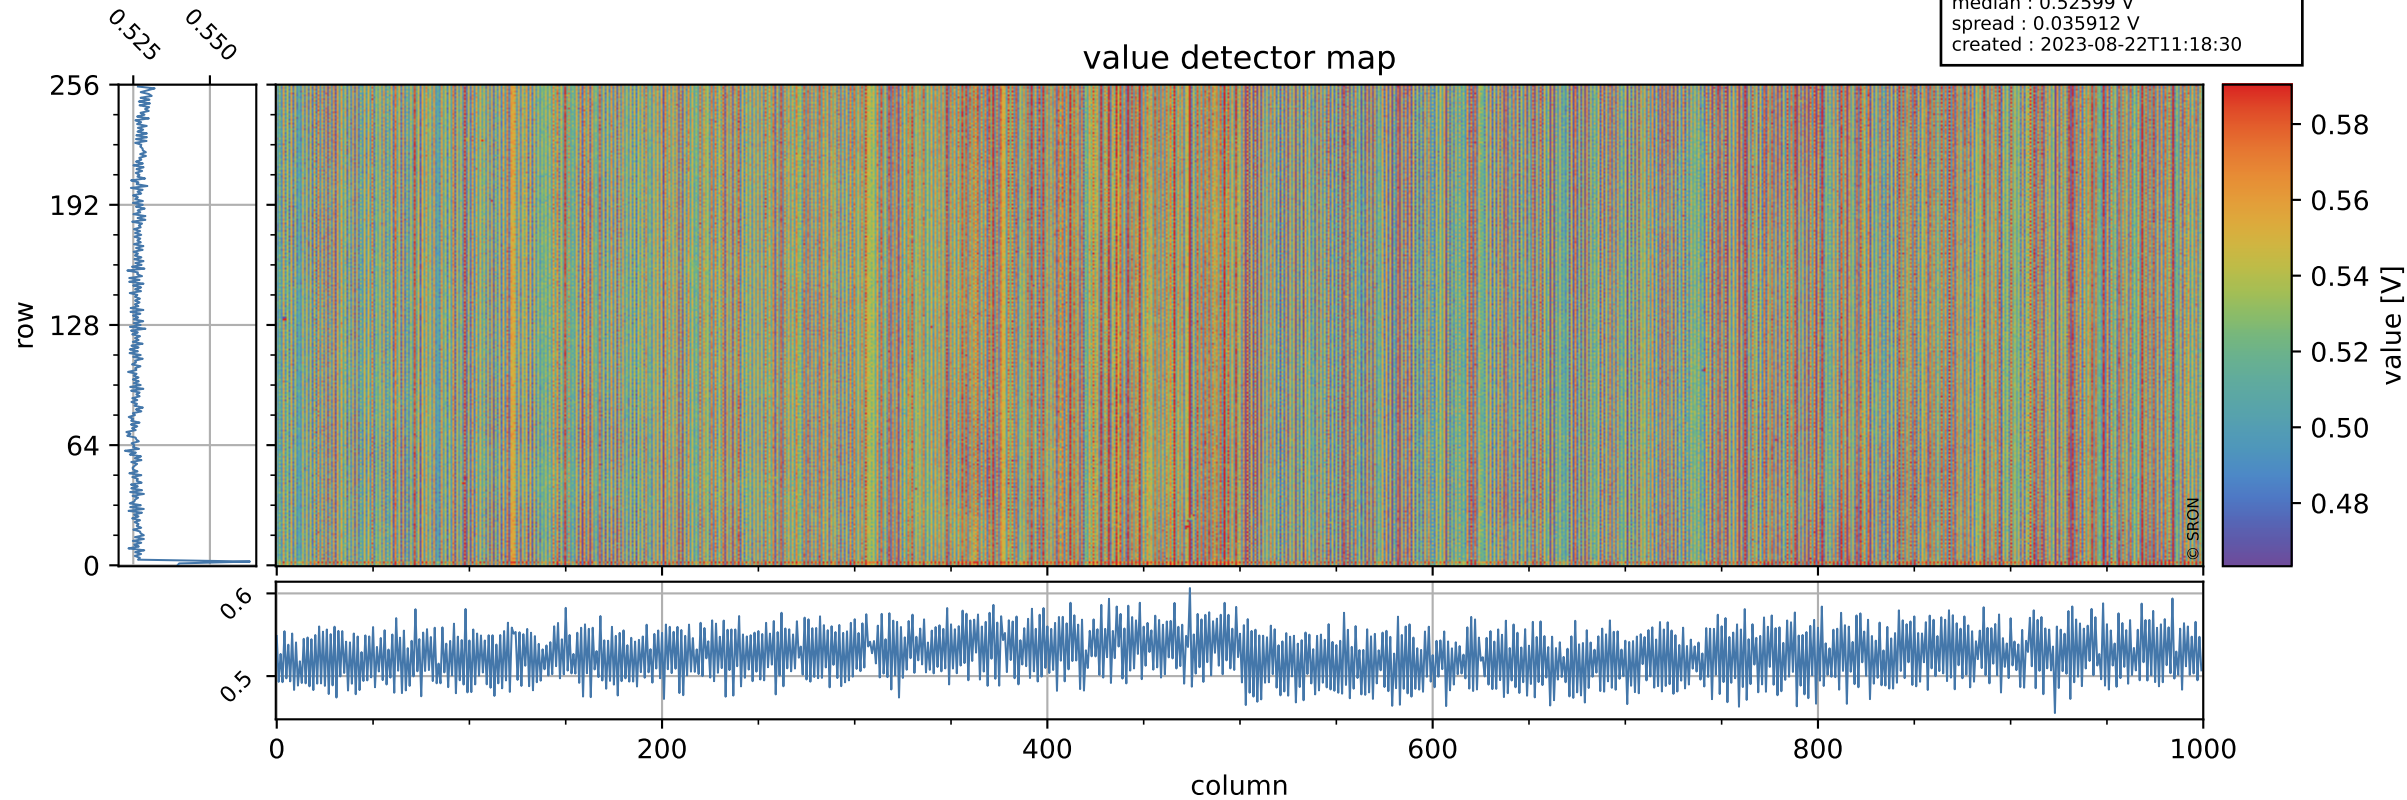

Tropomi SWIR offset (beta nominal)

orbits : 20 in [28072, 28117]
coverage : 2023-03-15 / 2023-03-18
median : 0.52599 V
spread : 0.035912 V
created : 2023-08-22T11:18:30

value detector map

Tropomi SWIR offset (beta nominal)

orbits : 20 in [28072, 28117]
coverage : 2023-03-15 / 2023-03-18
median : 28.868 μV
spread : 14.597 μV
created : 2023-08-22T11:18:31

Tropomi SWIR offset (beta nominal)

orbits : 20 in [28072, 28117]
coverage : 2023-03-15 / 2023-03-18
median : -0.026736 mV
spread : 0.41702 mV
created : 2023-08-22T11:18:31

value compared with SWIR offset CKD

Tropomi SWIR offset (beta nominal) ground-tracks of Sentinel-5P

orbits : 20 in [28072, 28117]
coverage : 2023-03-15 / 2023-03-18
created : 2023-08-22T11:18:31

Tropomi SWIR offset (beta nominal)

orbits : [1867, 28117]
coverage : 2018-02-20 / 2023-03-18
created : 2023-08-22T11:18:32

trend of detector median & temperatures