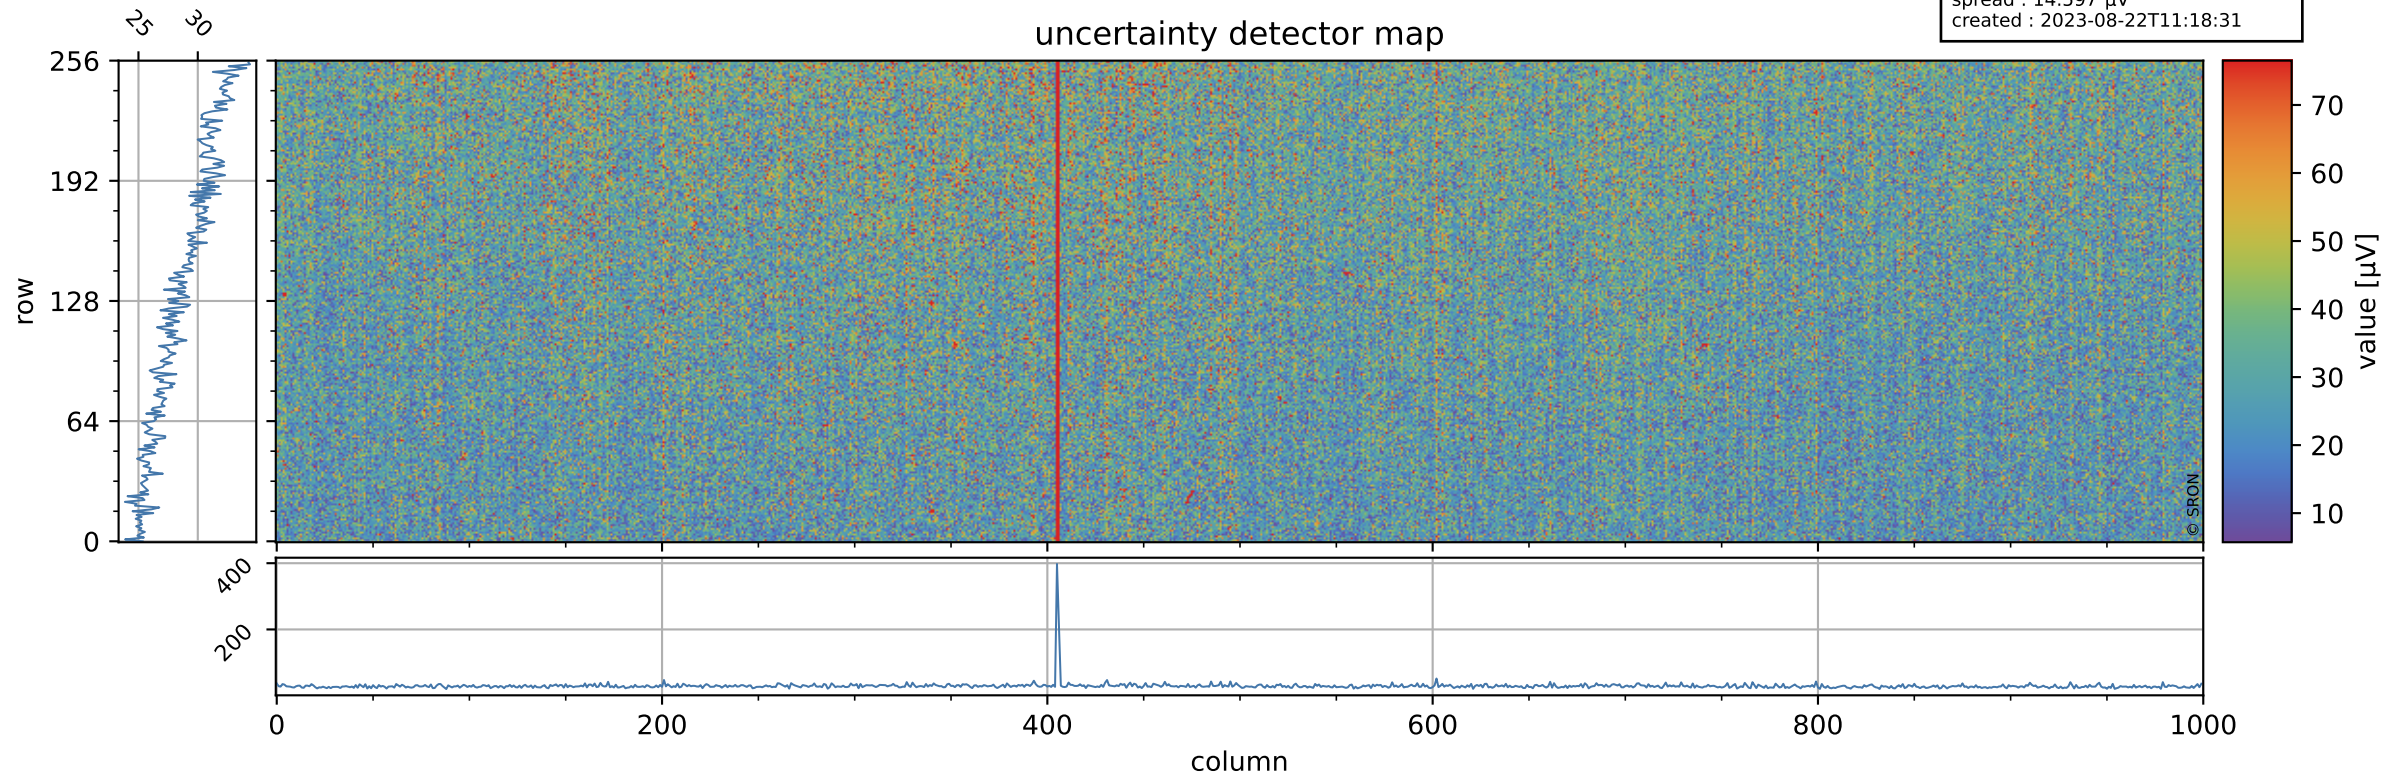

Tropomi SWIR offset (beta nominal)

orbits : 20 in [28072, 28117]
coverage : 2023-03-15 / 2023-03-18
median : 0.52599 V
spread : 0.035912 V
created : 2023-08-22T11:18:30

value detector map

Tropomi SWIR offset (beta nominal)

orbits : 20 in [28072, 28117]
coverage : 2023-03-15 / 2023-03-18
median : 28.868 μV
spread : 14.597 μV
created : 2023-08-22T11:18:31

Tropomi SWIR offset (beta nominal)

orbits : 20 in [28072, 28117]
coverage : 2023-03-15 / 2023-03-18
median : -0.026736 mV
spread : 0.41702 mV
created : 2023-08-22T11:18:31

value compared with SWIR offset CKD

Tropomi SWIR offset (beta nominal) ground-tracks of Sentinel-5P

orbits : 20 in [28072, 28117]
coverage : 2023-03-15 / 2023-03-18
created : 2023-08-22T11:18:31

Tropomi SWIR offset (beta nominal)

orbits : [1867, 28117]
coverage : 2018-02-20 / 2023-03-18
created : 2023-08-22T11:18:32

trend of detector median & temperatures