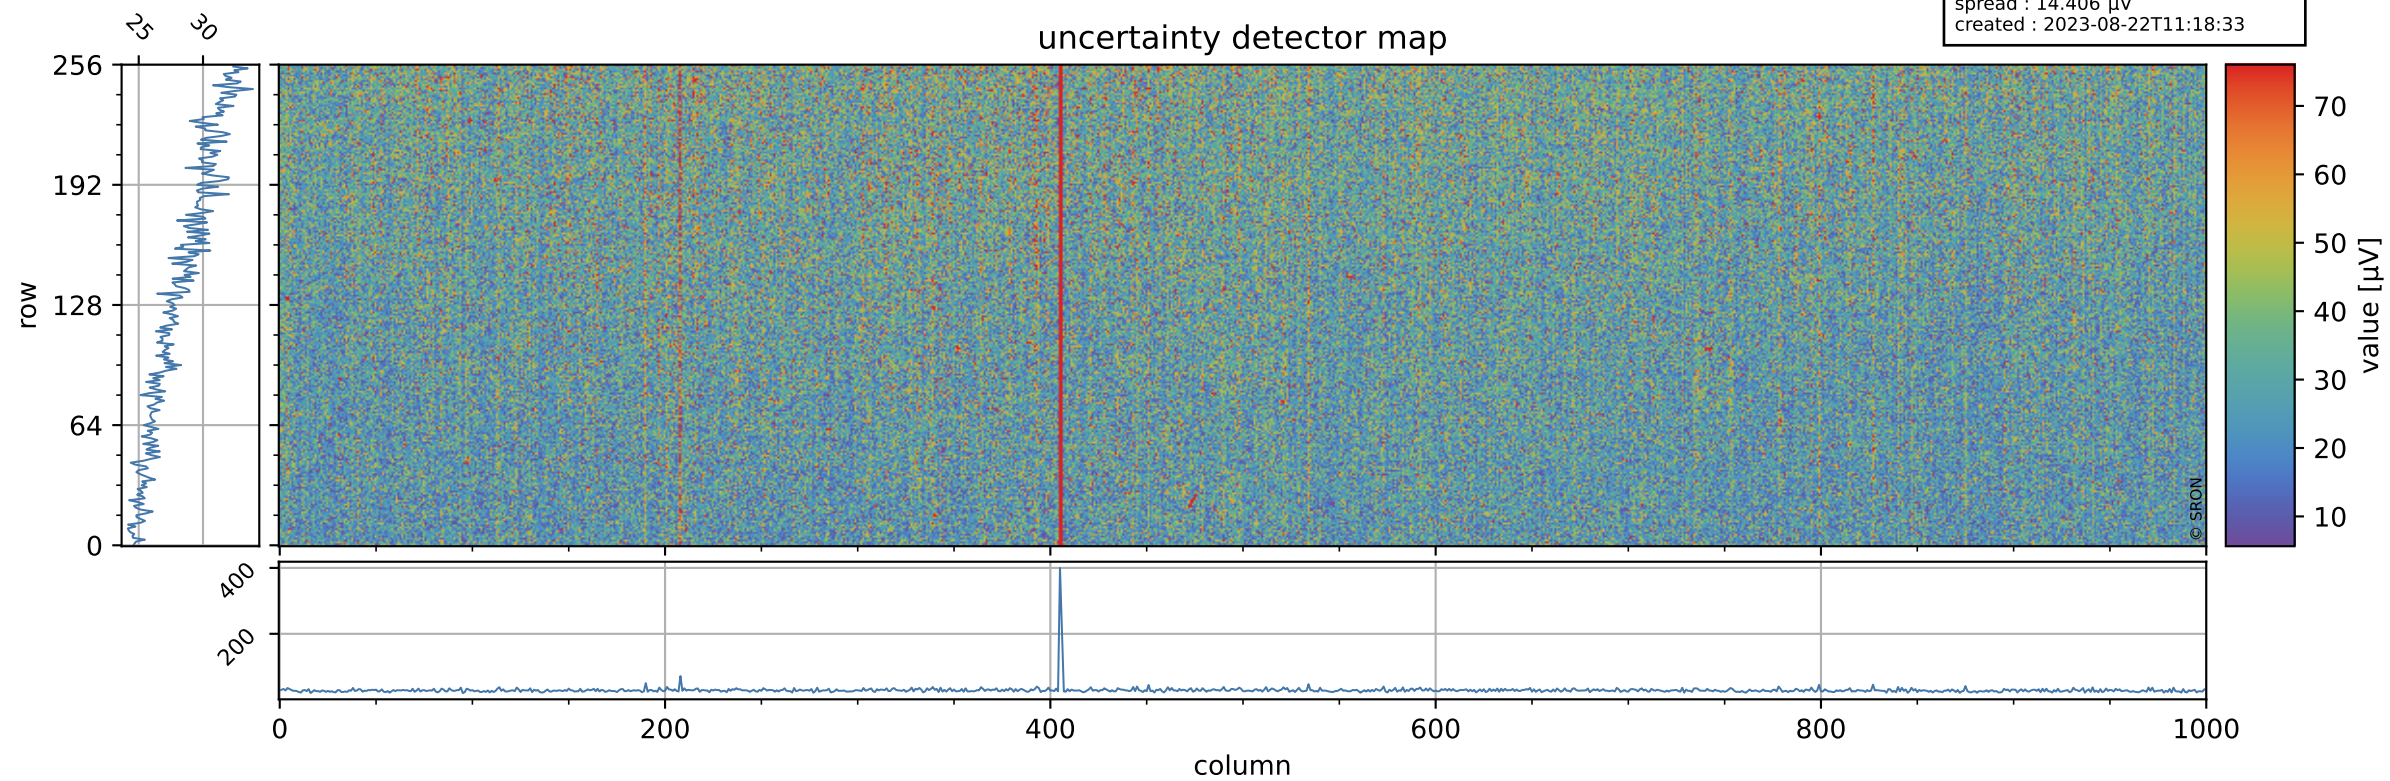

# Tropomi SWIR offset (beta nominal)

orbits : 19 in [28117, 28162]  
coverage : 2023-03-18 / 2023-03-21  
median : 0.52599 V  
spread : 0.035909 V  
created : 2023-08-22T11:18:33

## value detector map

# Tropomi SWIR offset (beta nominal)

orbits : 19 in [28117, 28162]  
coverage : 2023-03-18 / 2023-03-21  
median : 28.412  $\mu\text{V}$   
spread : 14.406  $\mu\text{V}$   
created : 2023-08-22T11:18:33

# Tropomi SWIR offset (beta nominal) ground-tracks of Sentinel-5P

orbits : 19 in [28117, 28162]  
coverage : 2023-03-18 / 2023-03-21  
created : 2023-08-22T11:18:33