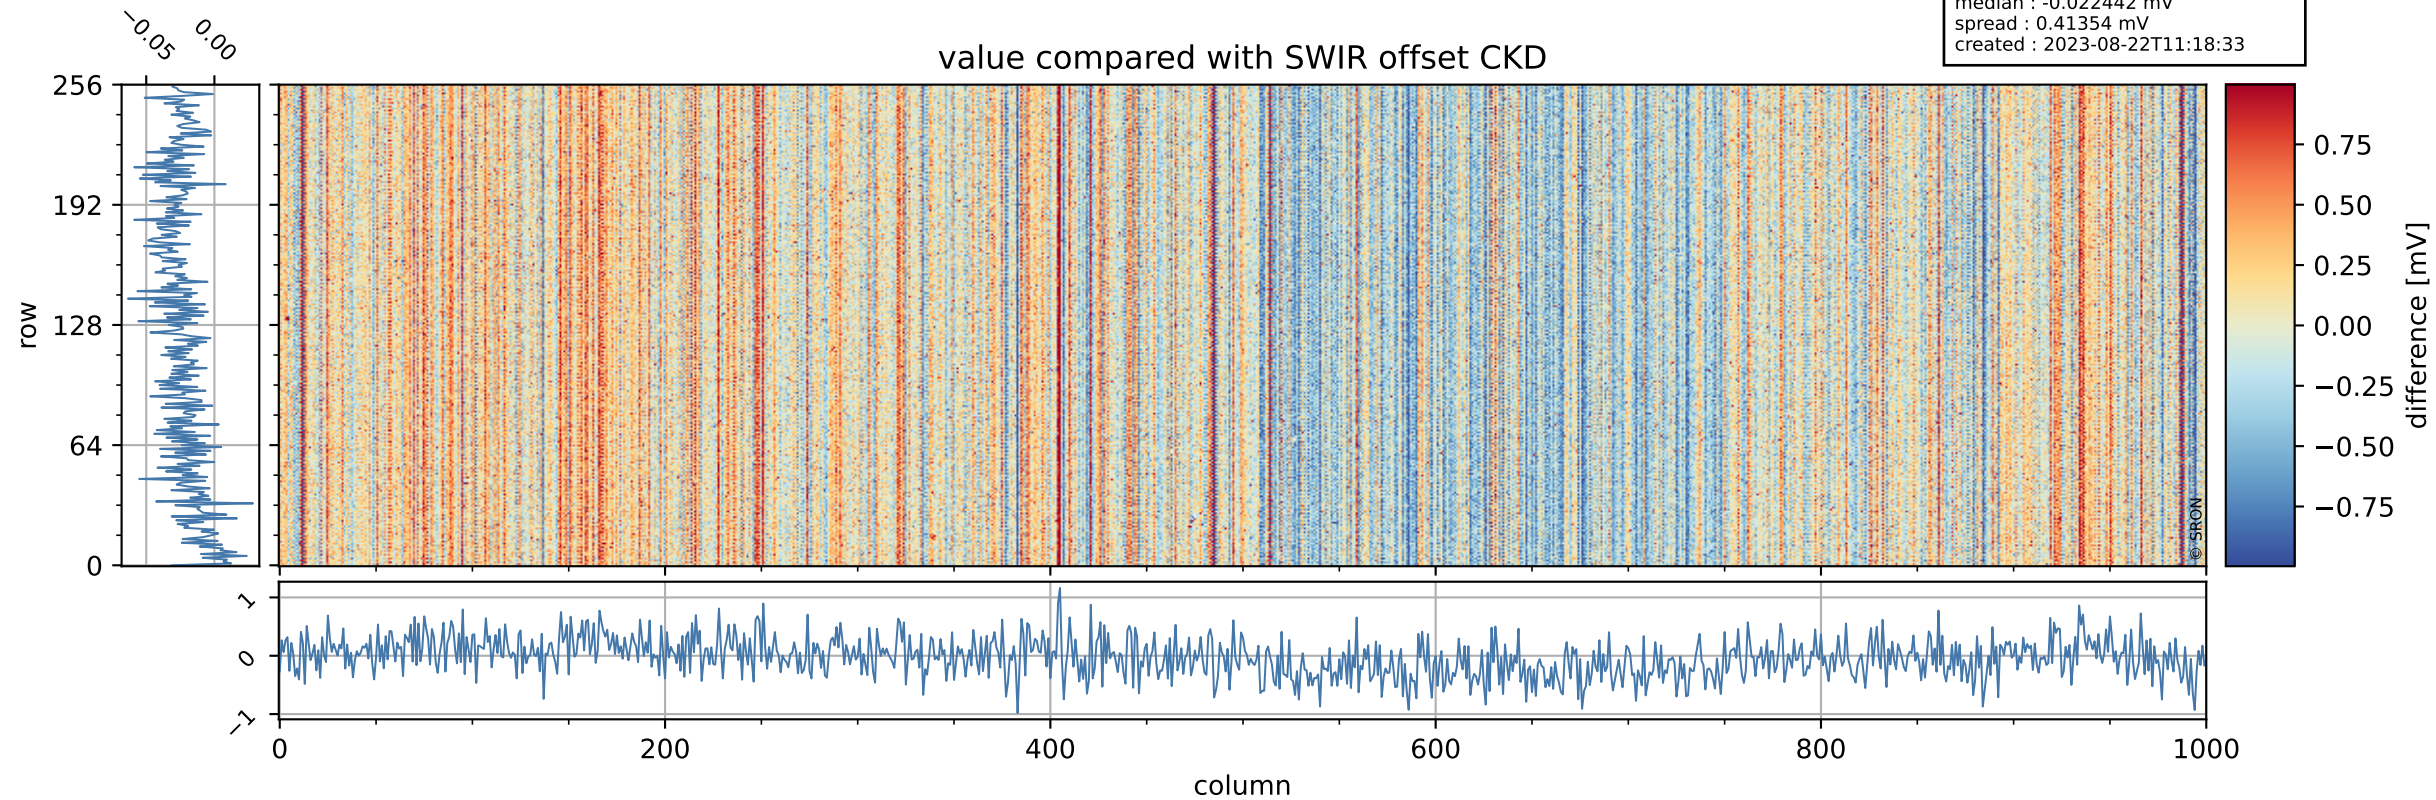

## value detector map

# Tropomi SWIR offset (beta nominal)

orbits : 19 in [28117, 28162]  
coverage : 2023-03-18 / 2023-03-21  
median : 28.412  $\mu\text{V}$   
spread : 14.406  $\mu\text{V}$   
created : 2023-08-22T11:18:33

# Tropomi SWIR offset (beta nominal)

orbits : 19 in [28117, 28162]  
coverage : 2023-03-18 / 2023-03-21  
median : -0.022442 mV  
spread : 0.41354 mV  
created : 2023-08-22T11:18:33

value compared with SWIR offset CKD

# Tropomi SWIR offset (beta nominal) ground-tracks of Sentinel-5P

orbits : 19 in [28117, 28162]  
coverage : 2023-03-18 / 2023-03-21  
created : 2023-08-22T11:18:33