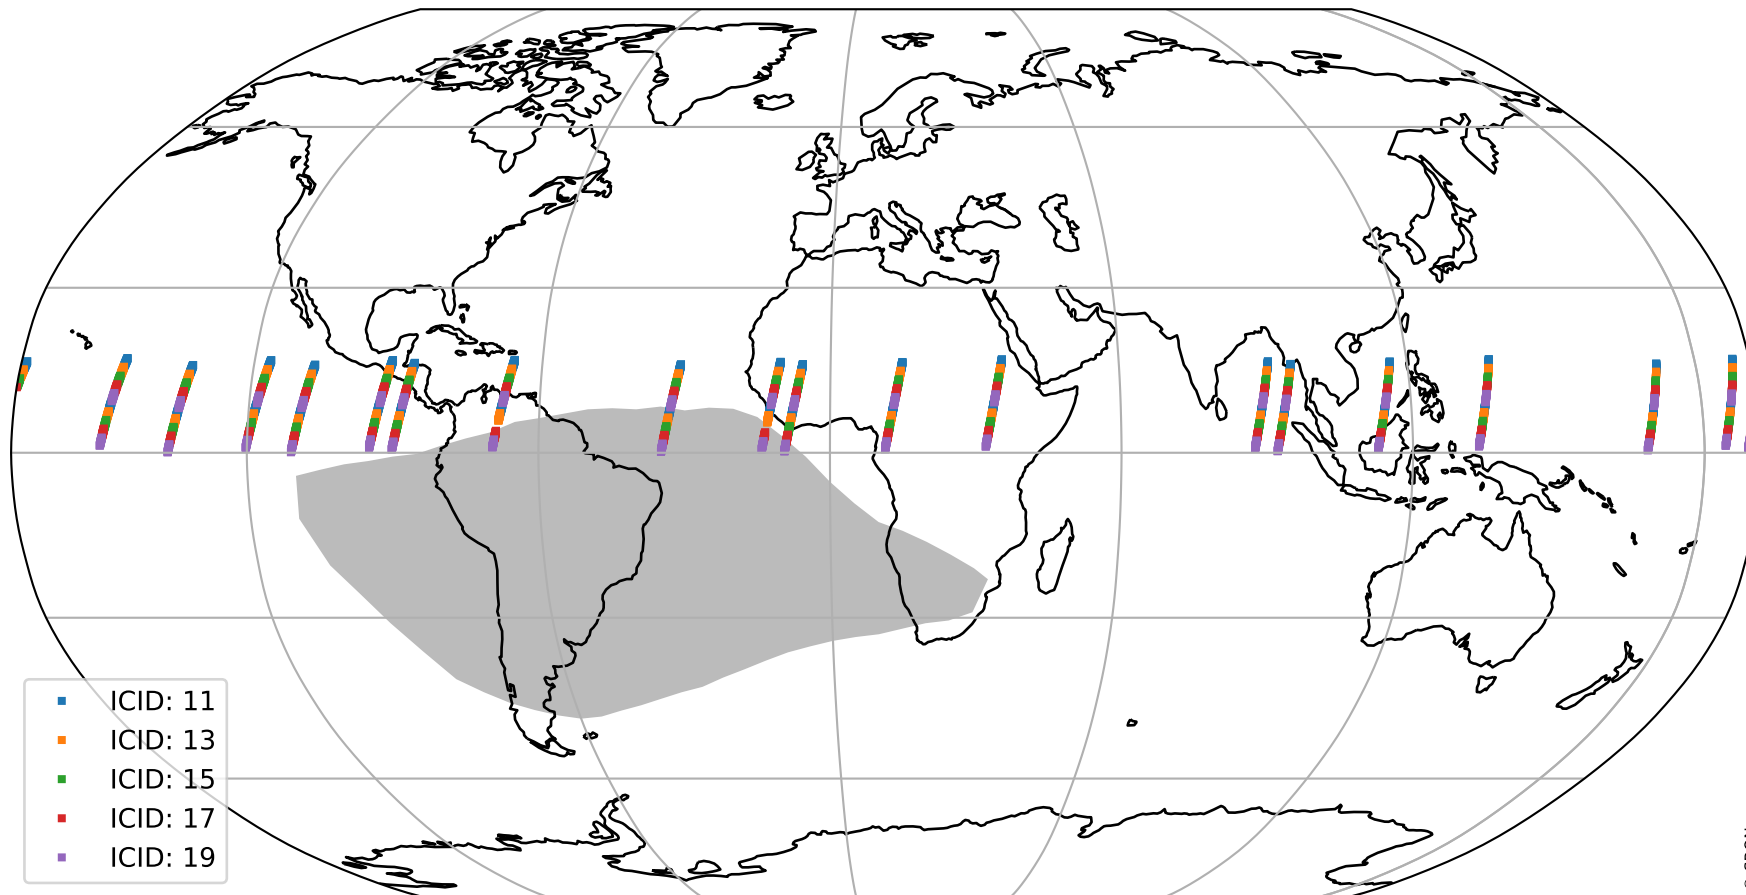

# Tropomi SWIR offset (beta nominal)

orbits : 19 in [28117, 28162]  
coverage : 2023-03-18 / 2023-03-21  
median : 28.412  $\mu\text{V}$   
spread : 14.406  $\mu\text{V}$   
created : 2023-08-22T11:18:33

# Tropomi SWIR offset (beta nominal)

orbits : 19 in [28117, 28162]  
coverage : 2023-03-18 / 2023-03-21  
median : -0.022442 mV  
spread : 0.41354 mV  
created : 2023-08-22T11:18:33

value compared with SWIR offset CKD

# Tropomi SWIR offset (beta nominal) ground-tracks of Sentinel-5P

orbits : 19 in [28117, 28162]  
coverage : 2023-03-18 / 2023-03-21  
created : 2023-08-22T11:18:33

# Tropomi SWIR offset (beta nominal)

orbits : [1867, 28162]  
coverage : 2018-02-20 / 2023-03-21  
created : 2023-08-22T11:18:34