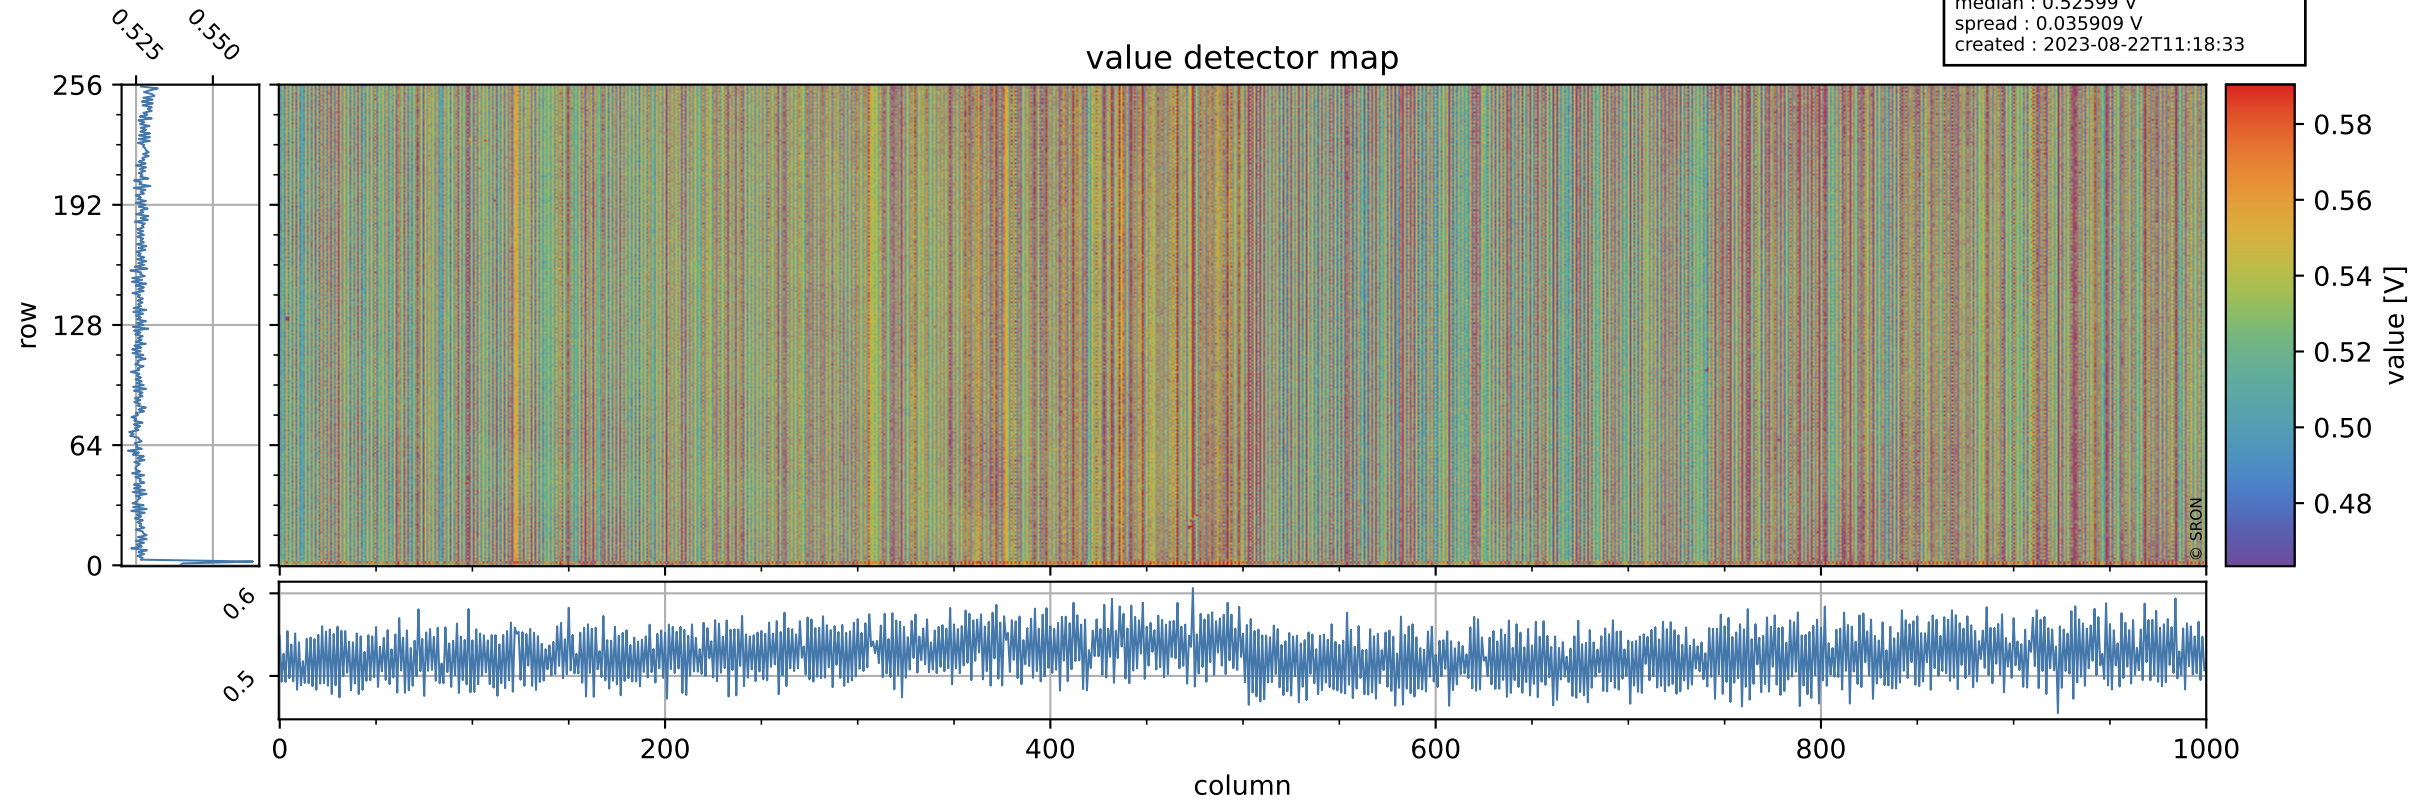

# Tropomi SWIR offset (beta nominal)

orbits : 19 in [28117, 28162]  
coverage : 2023-03-18 / 2023-03-21  
median : 0.52599 V  
spread : 0.035909 V  
created : 2023-08-22T11:18:33

## value detector map

# Tropomi SWIR offset (beta nominal)

orbits : 19 in [28117, 28162]  
coverage : 2023-03-18 / 2023-03-21  
median : 28.412  $\mu\text{V}$   
spread : 14.406  $\mu\text{V}$   
created : 2023-08-22T11:18:33

# Tropomi SWIR offset (beta nominal) ground-tracks of Sentinel-5P

orbits : 19 in [28117, 28162]  
coverage : 2023-03-18 / 2023-03-21  
created : 2023-08-22T11:18:33