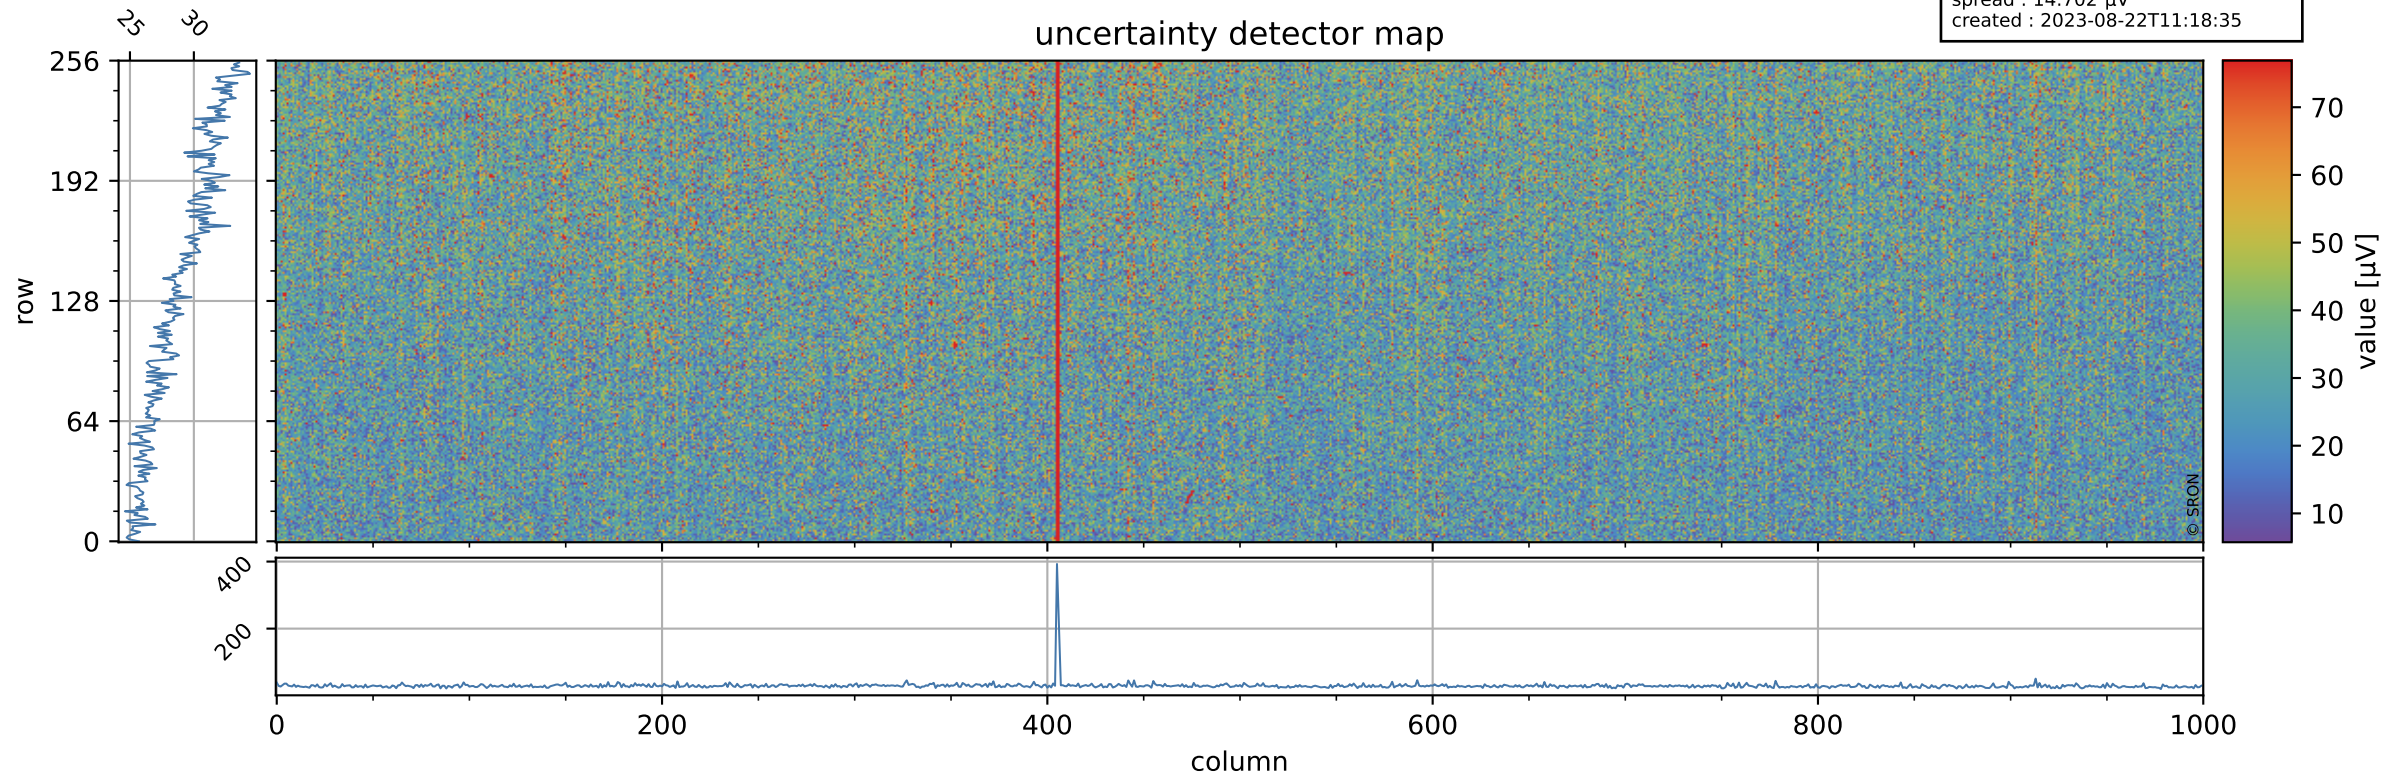

Tropomi SWIR offset (beta nominal)

orbits : 20 in [28162, 28207]
coverage : 2023-03-21 / 2023-03-24
median : 0.52601 V
spread : 0.035909 V
created : 2023-08-22T11:18:35

value detector map

Tropomi SWIR offset (beta nominal)

orbits : 20 in [28162, 28207]
coverage : 2023-03-21 / 2023-03-24
median : 29.126 μV
spread : 14.702 μV
created : 2023-08-22T11:18:35

Tropomi SWIR offset (beta nominal)

orbits : 20 in [28162, 28207]
coverage : 2023-03-21 / 2023-03-24
median : -0.0079457 mV
spread : 0.41556 mV
created : 2023-08-22T11:18:35

value compared with SWIR offset CKD

Tropomi SWIR offset (beta nominal) ground-tracks of Sentinel-5P

orbits : 20 in [28162, 28207]
coverage : 2023-03-21 / 2023-03-24
created : 2023-08-22T11:18:36

Tropomi SWIR offset (beta nominal)

orbits : [1867, 28207]
coverage : 2018-02-20 / 2023-03-24
created : 2023-08-22T11:18:36

trend of detector median & temperatures