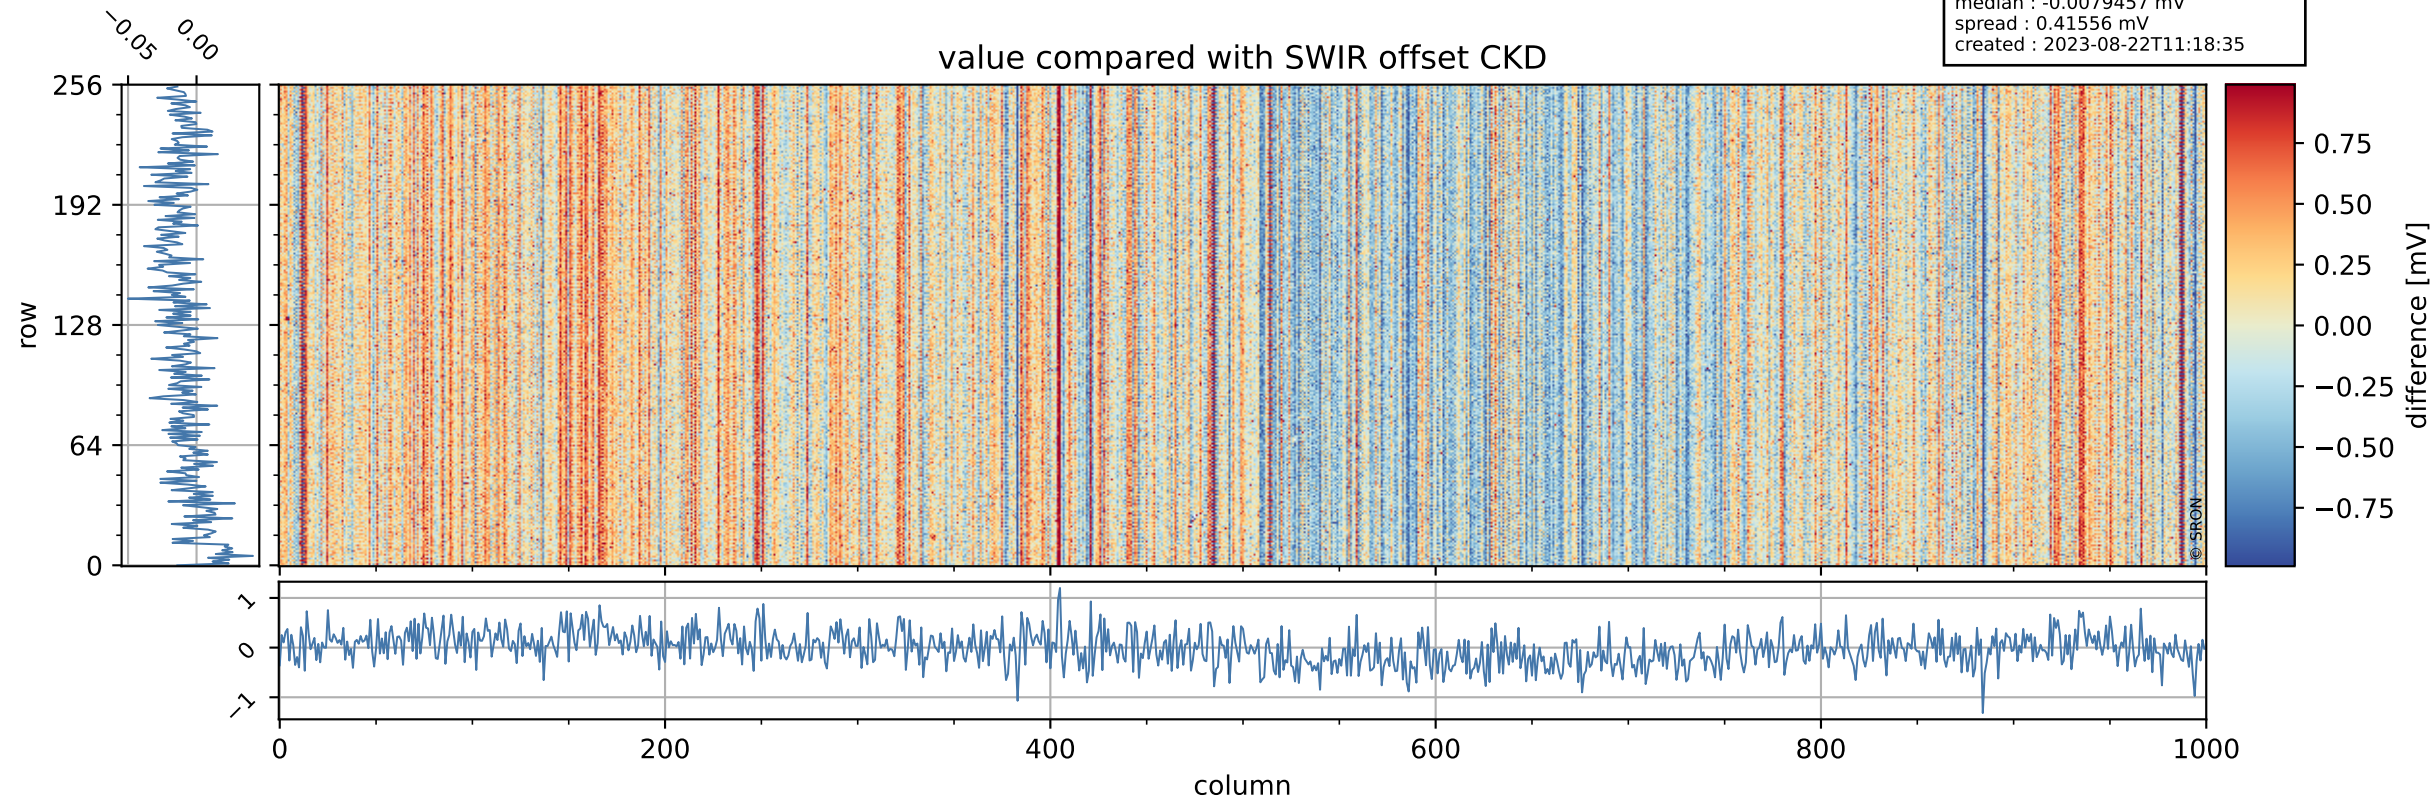

Tropomi SWIR offset (beta nominal)

orbits : 20 in [28162, 28207]
coverage : 2023-03-21 / 2023-03-24
median : 0.52601 V
spread : 0.035909 V
created : 2023-08-22T11:18:35

value detector map

Tropomi SWIR offset (beta nominal)

orbits : 20 in [28162, 28207]
coverage : 2023-03-21 / 2023-03-24
median : 29.126 μV
spread : 14.702 μV
created : 2023-08-22T11:18:35

Tropomi SWIR offset (beta nominal)

orbits : 20 in [28162, 28207]
coverage : 2023-03-21 / 2023-03-24
median : -0.0079457 mV
spread : 0.41556 mV
created : 2023-08-22T11:18:35

value compared with SWIR offset CKD

Tropomi SWIR offset (beta nominal) ground-tracks of Sentinel-5P

orbits : 20 in [28162, 28207]
coverage : 2023-03-21 / 2023-03-24
created : 2023-08-22T11:18:36

Tropomi SWIR offset (beta nominal)

orbits : [1867, 28207]
coverage : 2018-02-20 / 2023-03-24
created : 2023-08-22T11:18:36

trend of detector median & temperatures