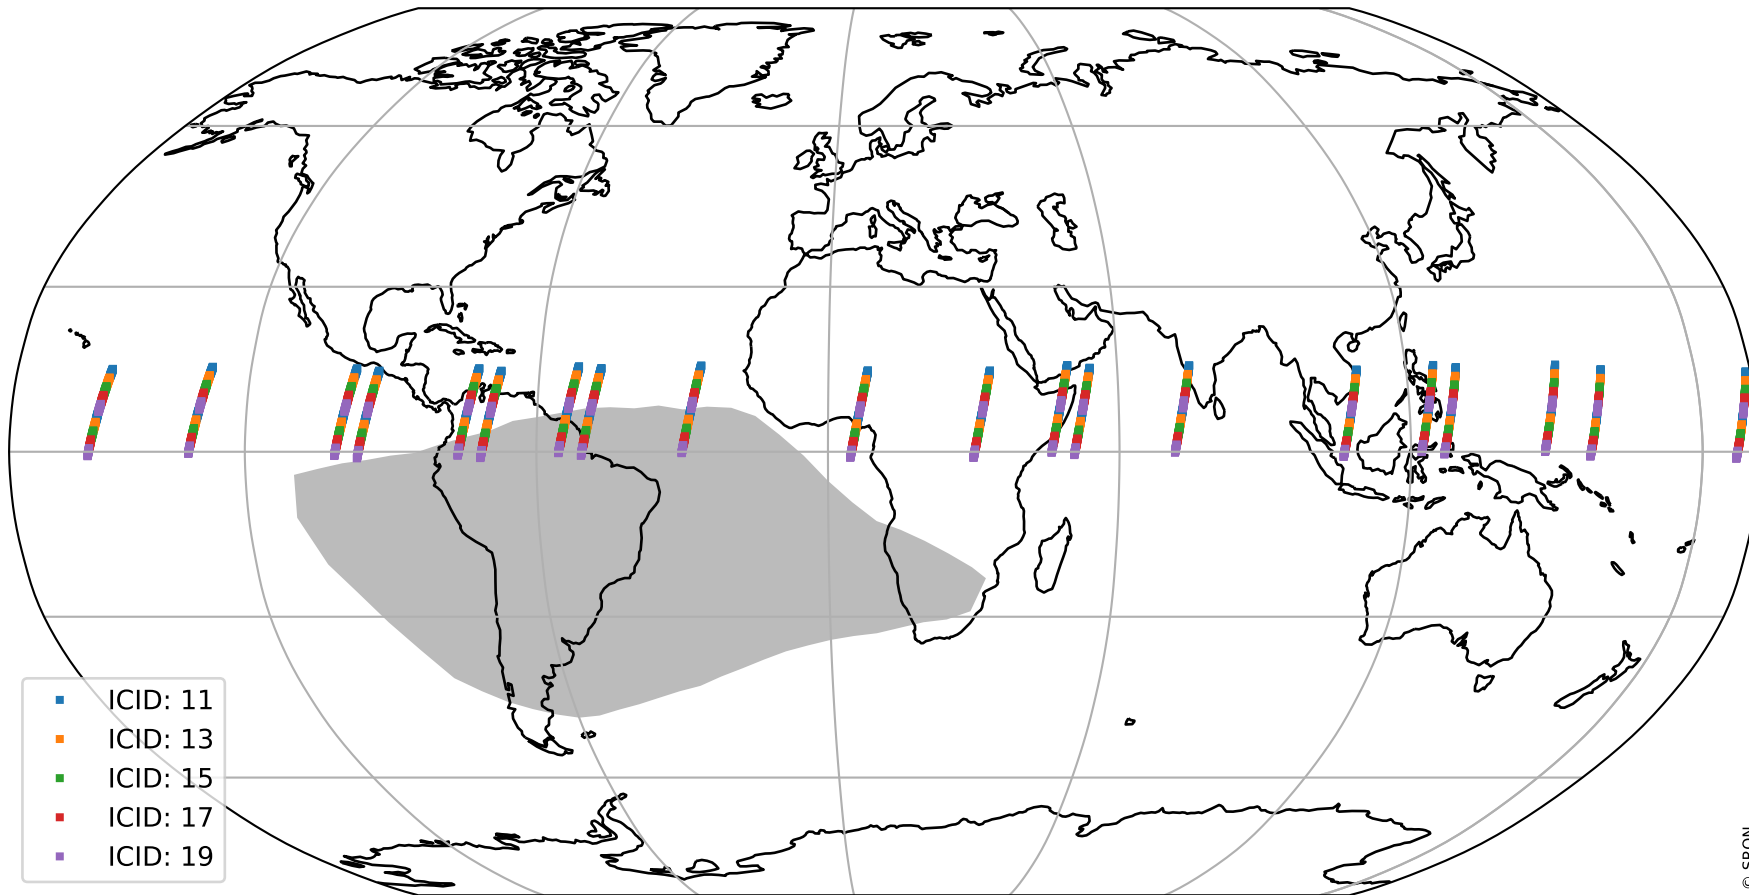

Tropomi SWIR offset (beta nominal)

orbits : 20 in [28162, 28207]
coverage : 2023-03-21 / 2023-03-24
median : 0.52601 V
spread : 0.035909 V
created : 2023-08-22T11:18:35

value detector map

Tropomi SWIR offset (beta nominal)

orbits : 20 in [28162, 28207]
coverage : 2023-03-21 / 2023-03-24
median : 29.126 μV
spread : 14.702 μV
created : 2023-08-22T11:18:35

Tropomi SWIR offset (beta nominal)

orbits : 20 in [28162, 28207]
coverage : 2023-03-21 / 2023-03-24
median : -0.0079457 mV
spread : 0.41556 mV
created : 2023-08-22T11:18:35

value compared with SWIR offset CKD

Tropomi SWIR offset (beta nominal) ground-tracks of Sentinel-5P

orbits : 20 in [28162, 28207]
coverage : 2023-03-21 / 2023-03-24
created : 2023-08-22T11:18:36

Tropomi SWIR offset (beta nominal)

orbits : [1867, 28207]
coverage : 2018-02-20 / 2023-03-24
created : 2023-08-22T11:18:36

trend of detector median & temperatures