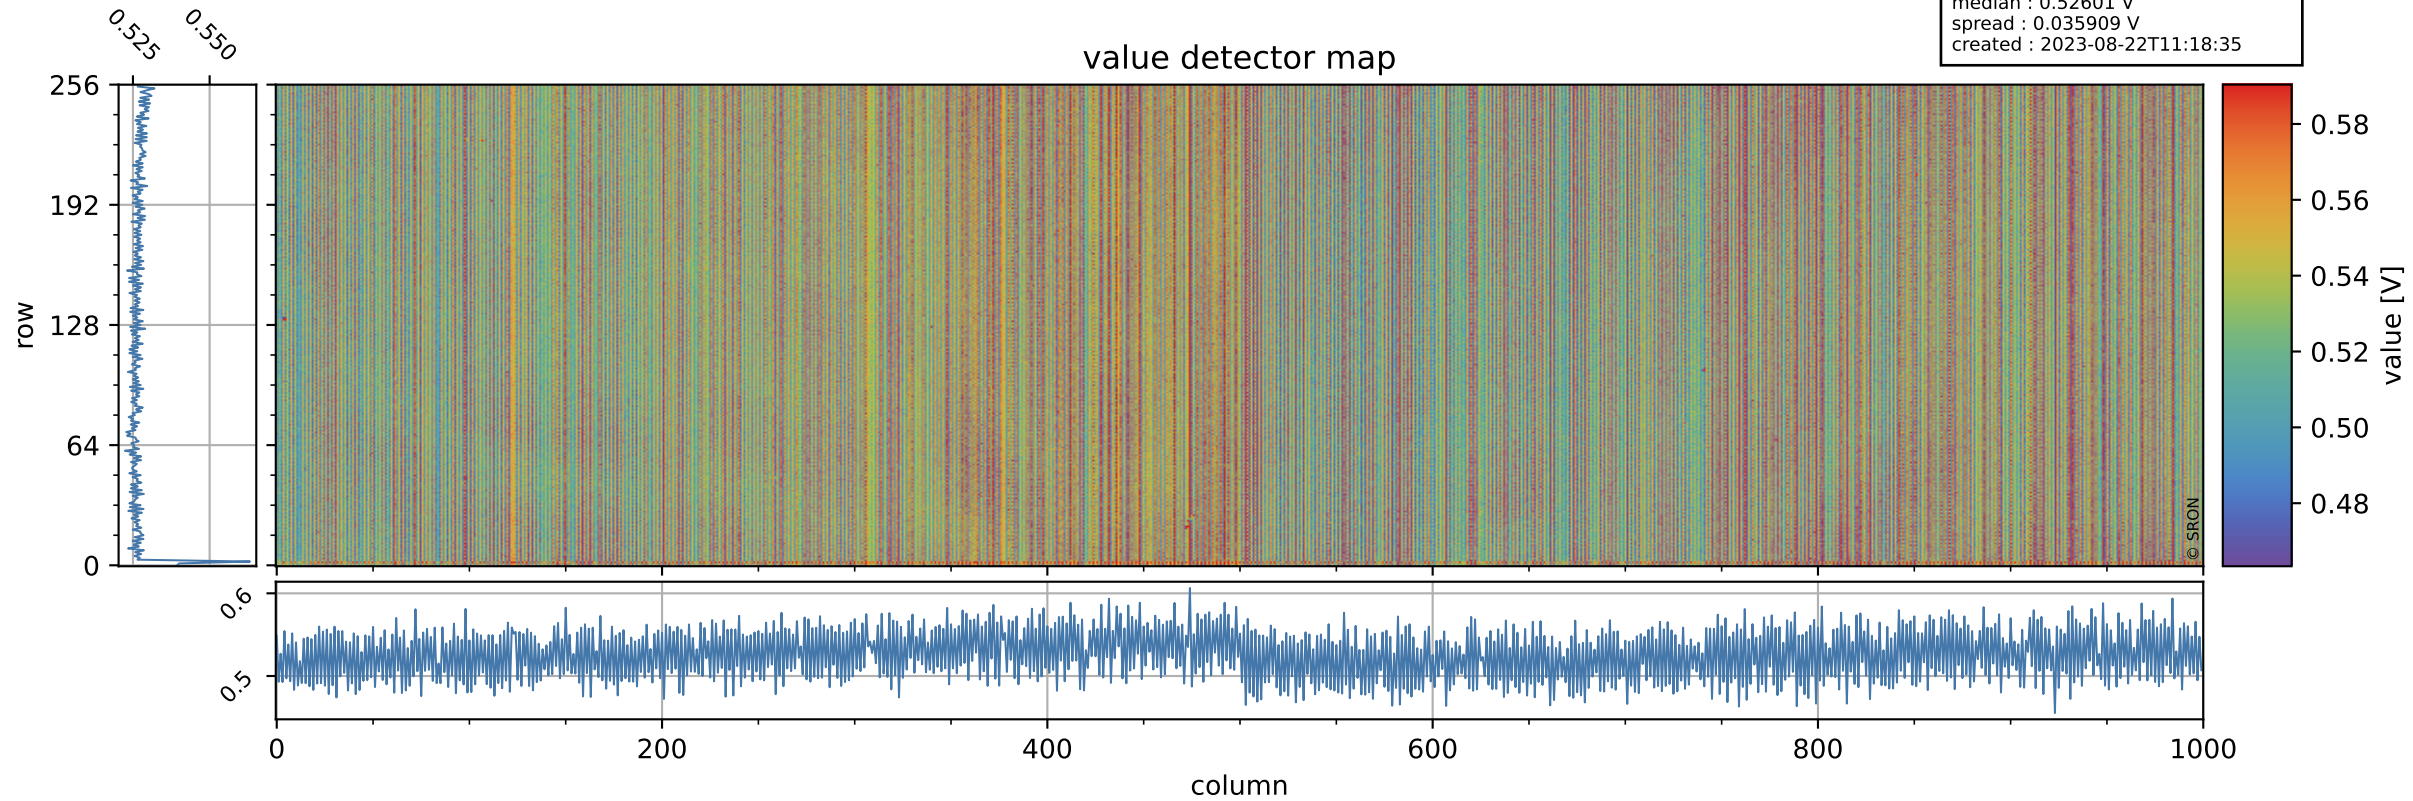

Tropomi SWIR offset (beta nominal)

orbits : 20 in [28162, 28207]
coverage : 2023-03-21 / 2023-03-24
median : 0.52601 V
spread : 0.035909 V
created : 2023-08-22T11:18:35

value detector map

Tropomi SWIR offset (beta nominal)

orbits : 20 in [28162, 28207]
coverage : 2023-03-21 / 2023-03-24
median : 29.126 μV
spread : 14.702 μV
created : 2023-08-22T11:18:35

Tropomi SWIR offset (beta nominal)

orbits : 20 in [28162, 28207]
coverage : 2023-03-21 / 2023-03-24
median : -0.0079457 mV
spread : 0.41556 mV
created : 2023-08-22T11:18:35

value compared with SWIR offset CKD

Tropomi SWIR offset (beta nominal) ground-tracks of Sentinel-5P

orbits : 20 in [28162, 28207]
coverage : 2023-03-21 / 2023-03-24
created : 2023-08-22T11:18:36

Tropomi SWIR offset (beta nominal)

orbits : [1867, 28207]
coverage : 2018-02-20 / 2023-03-24
created : 2023-08-22T11:18:36

trend of detector median & temperatures