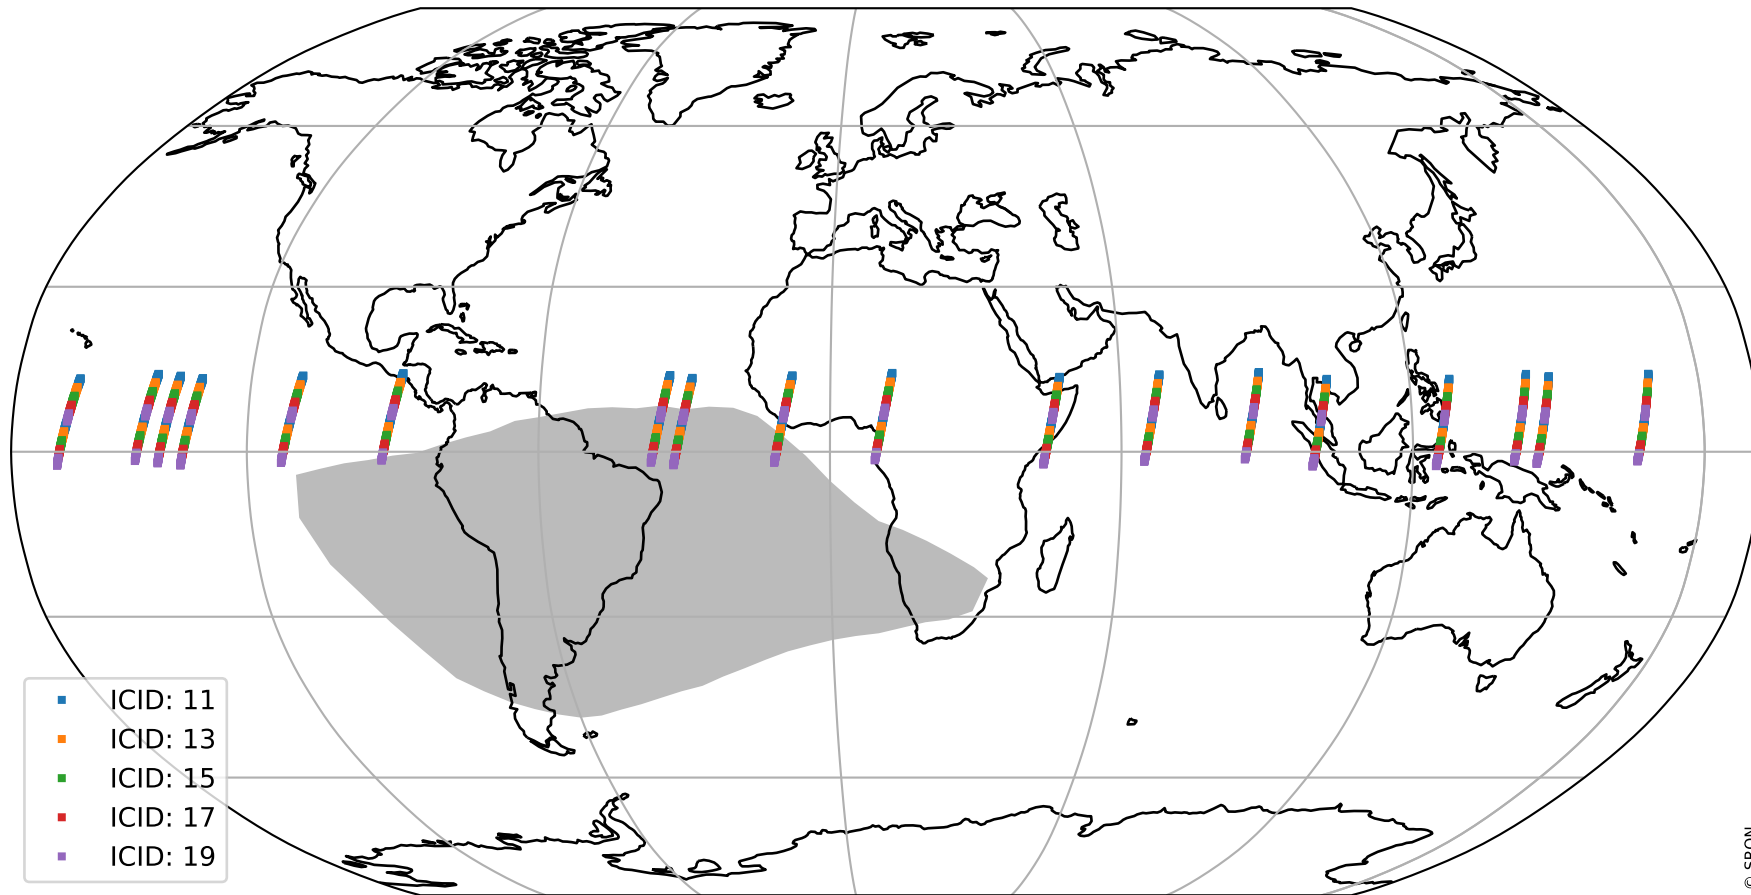

Tropomi SWIR offset (beta nominal)

orbits : 18 in [28207, 28252]
coverage : 2023-03-24 / 2023-03-27
median : 0.526 V
spread : 0.035907 V
created : 2023-08-22T11:18:37

value detector map

Tropomi SWIR offset (beta nominal)

orbits : 18 in [28207, 28252]
coverage : 2023-03-24 / 2023-03-27
median : 29.238 μV
spread : 14.738 μV
created : 2023-08-22T11:18:37

Tropomi SWIR offset (beta nominal)

orbits : 18 in [28207, 28252]
coverage : 2023-03-24 / 2023-03-27
median : -0.014608 mV
spread : 0.41224 mV
created : 2023-08-22T11:18:38

value compared with SWIR offset CKD

Tropomi SWIR offset (beta nominal) ground-tracks of Sentinel-5P

orbits : 18 in [28207, 28252]
coverage : 2023-03-24 / 2023-03-27
created : 2023-08-22T11:18:38

Tropomi SWIR offset (beta nominal)

orbits : [1867, 28252]
coverage : 2018-02-20 / 2023-03-27
created : 2023-08-22T11:18:38

trend of detector median & temperatures