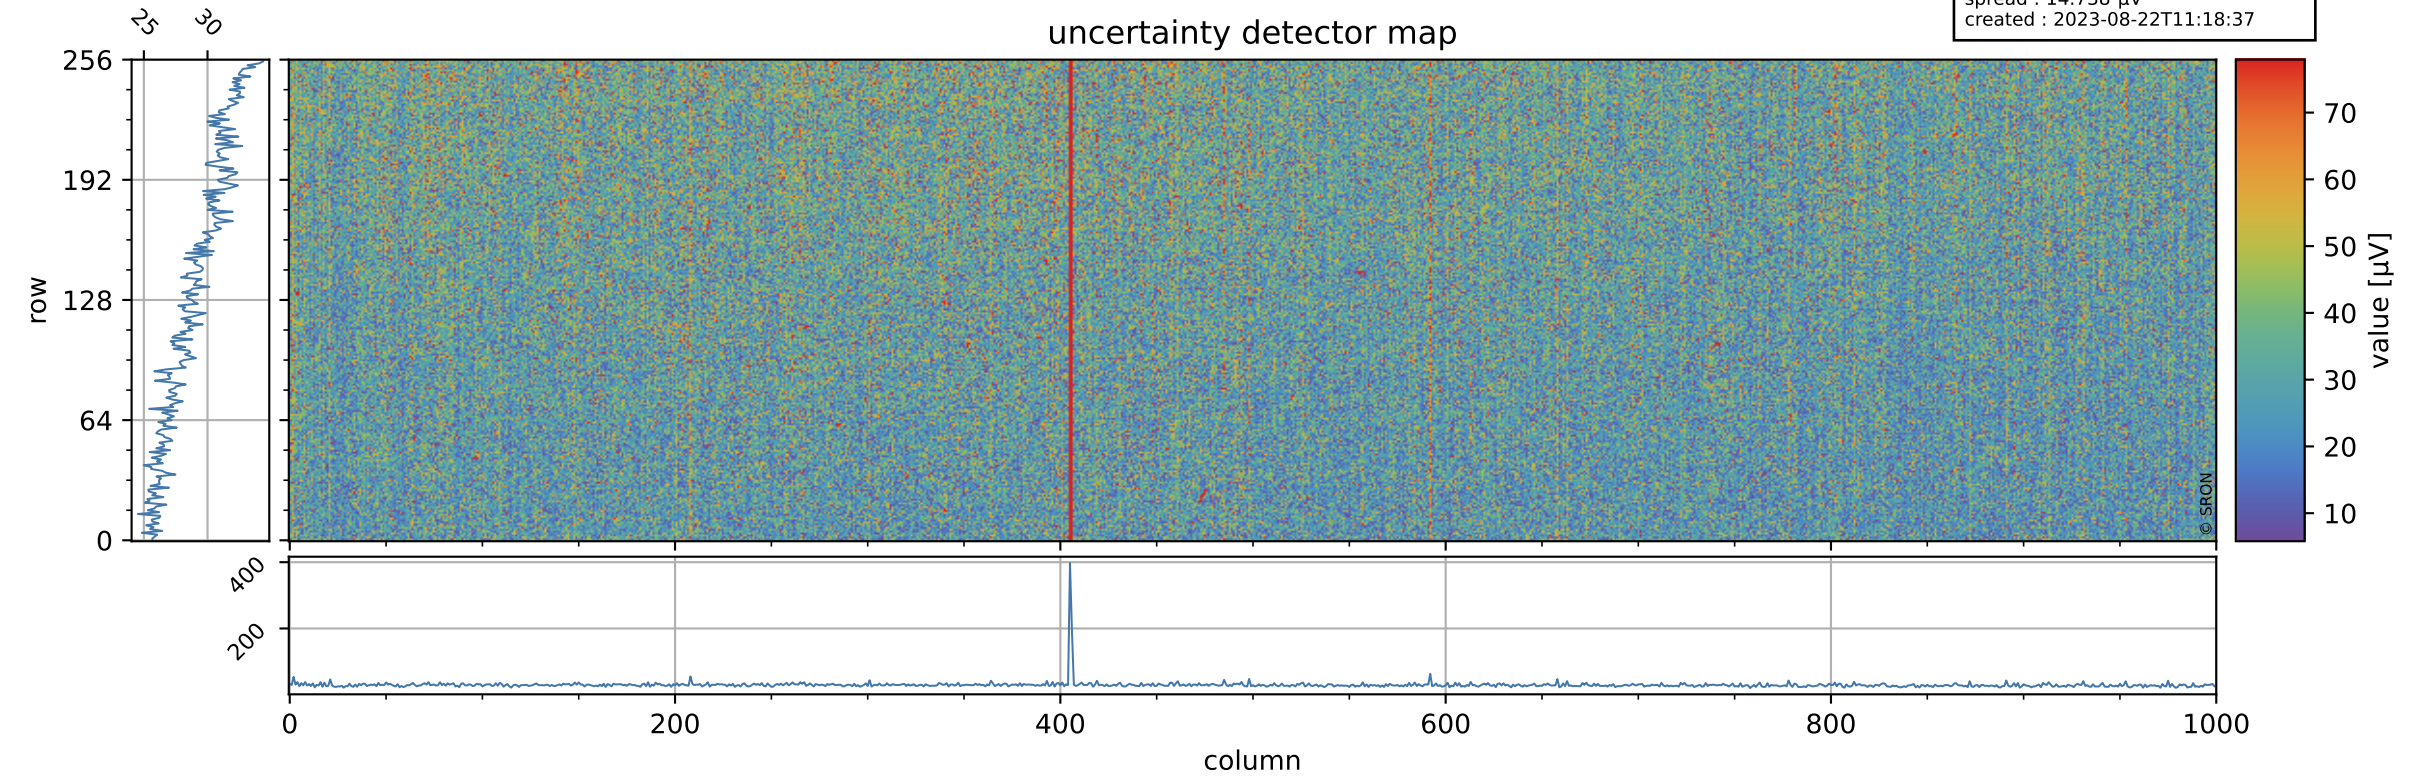

Tropomi SWIR offset (beta nominal)

orbits : 18 in [28207, 28252]
coverage : 2023-03-24 / 2023-03-27
median : 0.526 V
spread : 0.035907 V
created : 2023-08-22T11:18:37

value detector map

Tropomi SWIR offset (beta nominal)

orbits : 18 in [28207, 28252]
coverage : 2023-03-24 / 2023-03-27
median : 29.238 μV
spread : 14.738 μV
created : 2023-08-22T11:18:37

Tropomi SWIR offset (beta nominal)

orbits : 18 in [28207, 28252]
coverage : 2023-03-24 / 2023-03-27
median : -0.014608 mV
spread : 0.41224 mV
created : 2023-08-22T11:18:38

value compared with SWIR offset CKD

Tropomi SWIR offset (beta nominal) ground-tracks of Sentinel-5P

orbits : 18 in [28207, 28252]
coverage : 2023-03-24 / 2023-03-27
created : 2023-08-22T11:18:38

Tropomi SWIR offset (beta nominal)

orbits : [1867, 28252]
coverage : 2018-02-20 / 2023-03-27
created : 2023-08-22T11:18:38

trend of detector median & temperatures