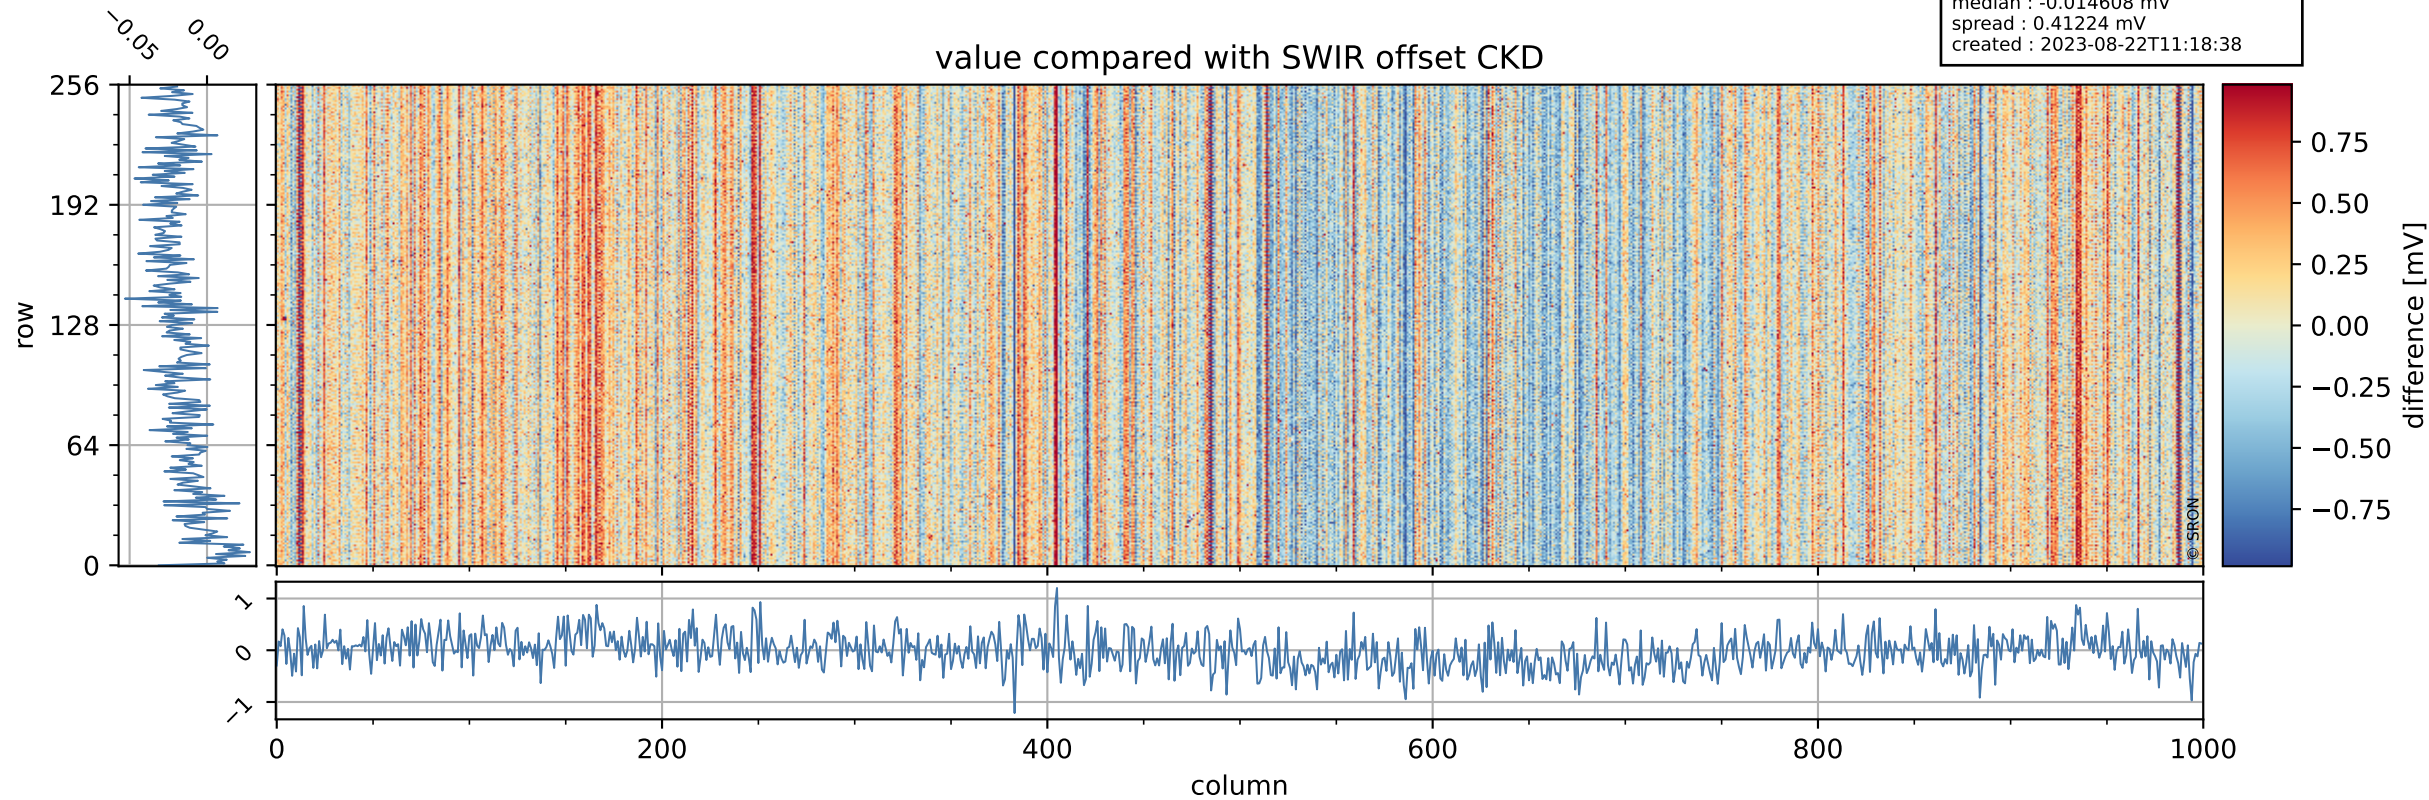

Tropomi SWIR offset (beta nominal)

orbits : 18 in [28207, 28252]
coverage : 2023-03-24 / 2023-03-27
median : 0.526 V
spread : 0.035907 V
created : 2023-08-22T11:18:37

value detector map

Tropomi SWIR offset (beta nominal)

orbits : 18 in [28207, 28252]
coverage : 2023-03-24 / 2023-03-27
median : 29.238 μV
spread : 14.738 μV
created : 2023-08-22T11:18:37

Tropomi SWIR offset (beta nominal)

orbits : 18 in [28207, 28252]
coverage : 2023-03-24 / 2023-03-27
median : -0.014608 mV
spread : 0.41224 mV
created : 2023-08-22T11:18:38

value compared with SWIR offset CKD

Tropomi SWIR offset (beta nominal) ground-tracks of Sentinel-5P

orbits : 18 in [28207, 28252]
coverage : 2023-03-24 / 2023-03-27
created : 2023-08-22T11:18:38

Tropomi SWIR offset (beta nominal)

orbits : [1867, 28252]
coverage : 2018-02-20 / 2023-03-27
created : 2023-08-22T11:18:38

trend of detector median & temperatures