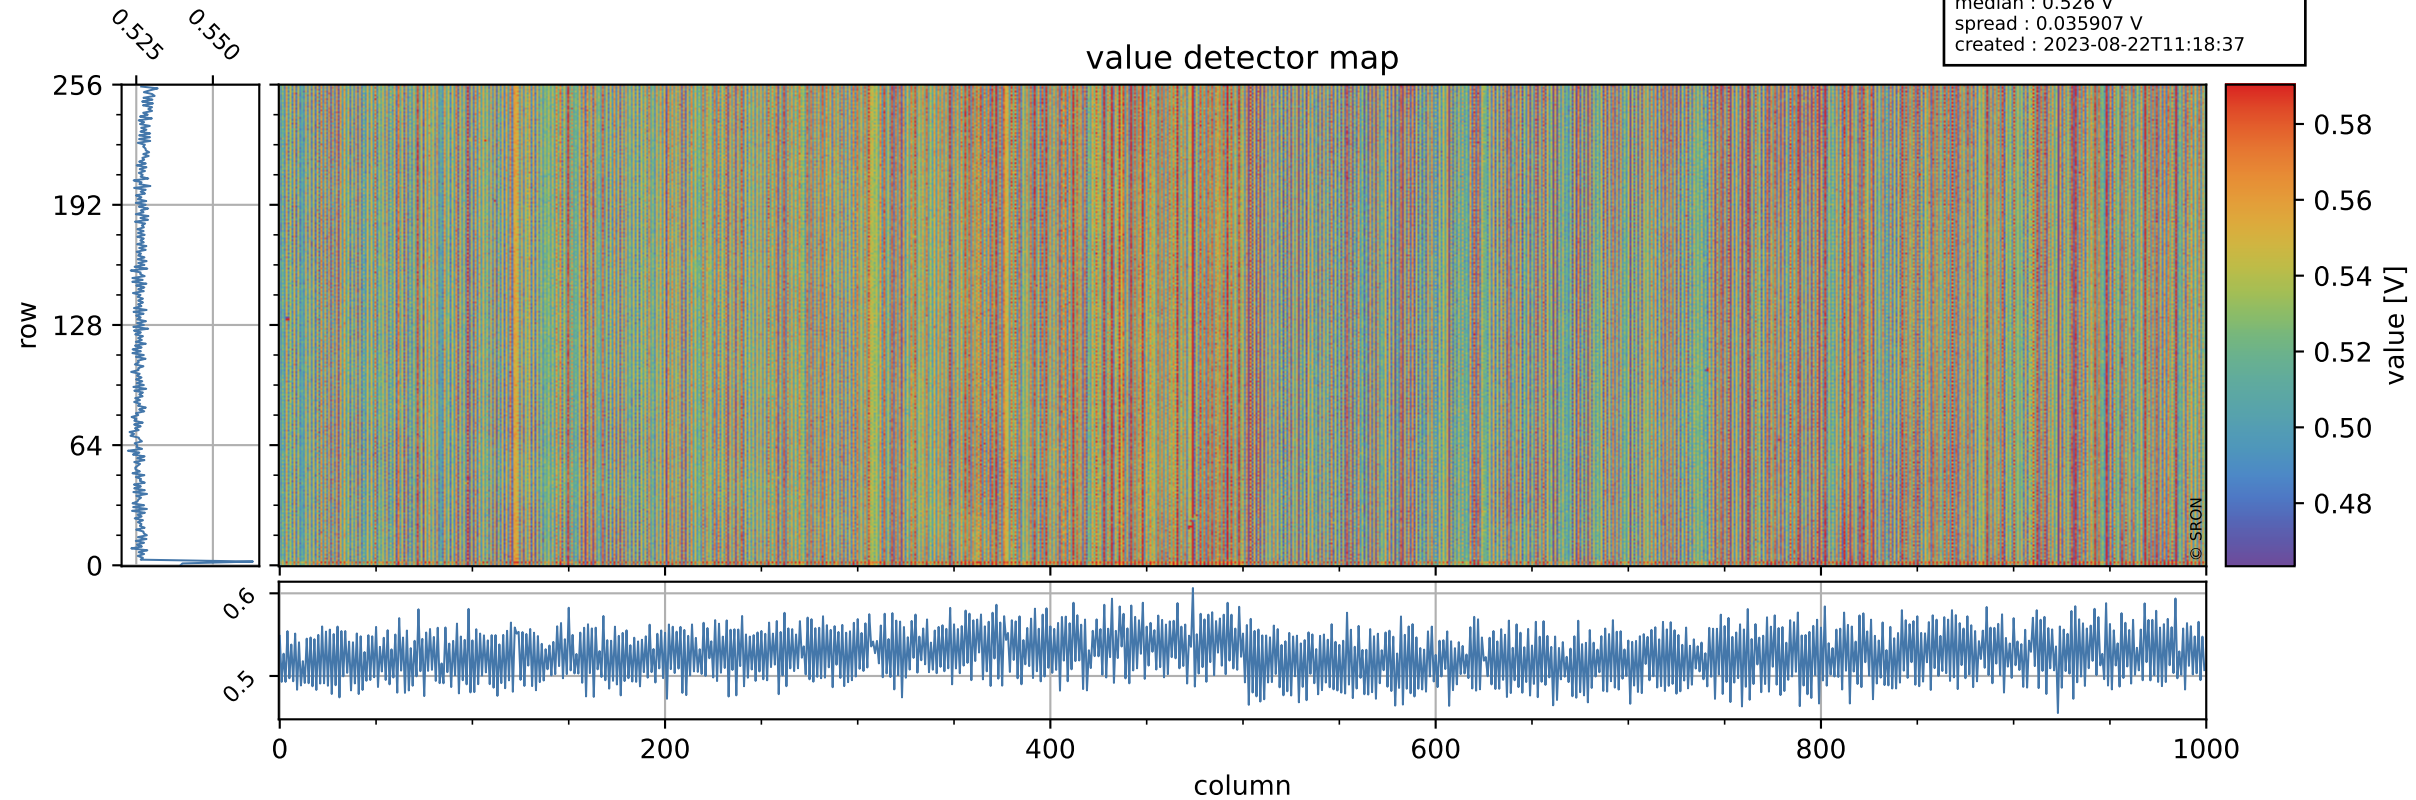

Tropomi SWIR offset (beta nominal)

orbits : 18 in [28207, 28252]
coverage : 2023-03-24 / 2023-03-27
median : 0.526 V
spread : 0.035907 V
created : 2023-08-22T11:18:37

value detector map

Tropomi SWIR offset (beta nominal)

orbits : 18 in [28207, 28252]
coverage : 2023-03-24 / 2023-03-27
median : 29.238 μV
spread : 14.738 μV
created : 2023-08-22T11:18:37

Tropomi SWIR offset (beta nominal)

orbits : 18 in [28207, 28252]
coverage : 2023-03-24 / 2023-03-27
median : -0.014608 mV
spread : 0.41224 mV
created : 2023-08-22T11:18:38

value compared with SWIR offset CKD

Tropomi SWIR offset (beta nominal) ground-tracks of Sentinel-5P

orbits : 18 in [28207, 28252]
coverage : 2023-03-24 / 2023-03-27
created : 2023-08-22T11:18:38

Tropomi SWIR offset (beta nominal)

orbits : [1867, 28252]
coverage : 2018-02-20 / 2023-03-27
created : 2023-08-22T11:18:38

trend of detector median & temperatures