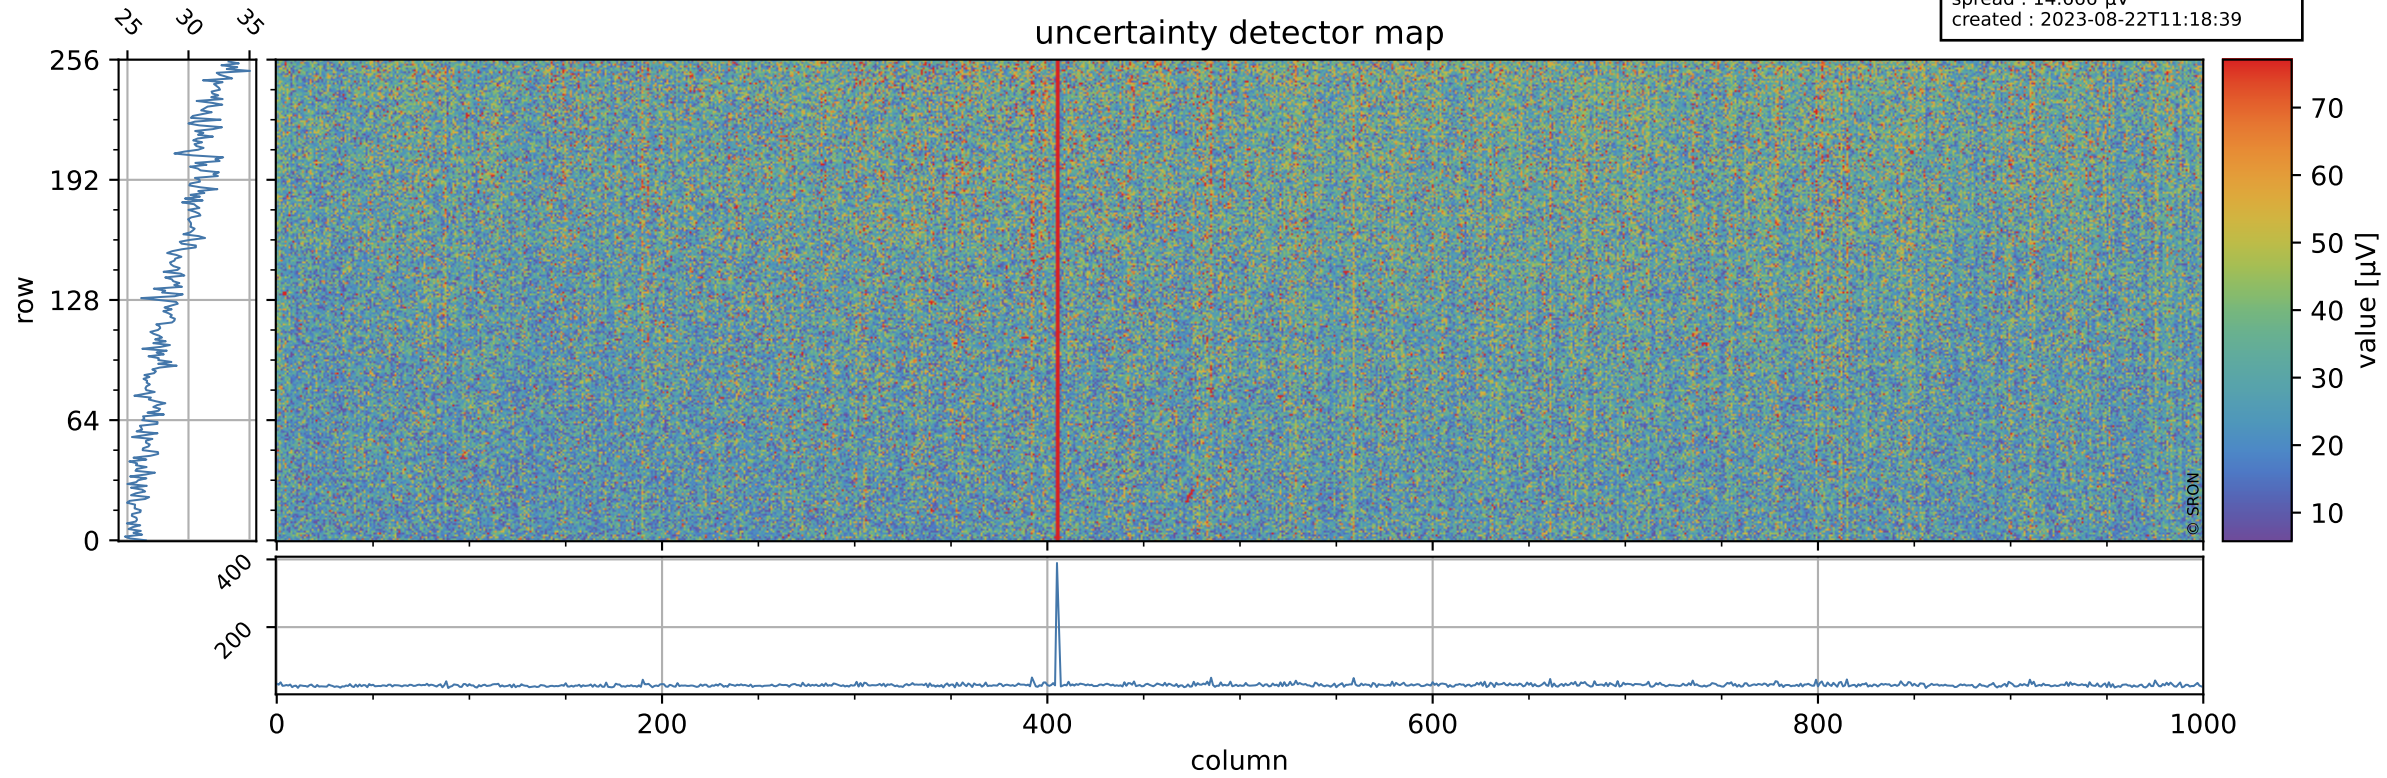

Tropomi SWIR offset (beta nominal)

orbits : 20 in [28252, 28297]
coverage : 2023-03-27 / 2023-03-30
median : 0.52599 V
spread : 0.035907 V
created : 2023-08-22T11:18:39

value detector map

Tropomi SWIR offset (beta nominal)

orbits : 20 in [28252, 28297]
coverage : 2023-03-27 / 2023-03-30
median : 29.104 μV
spread : 14.666 μV
created : 2023-08-22T11:18:39

Tropomi SWIR offset (beta nominal)

orbits : 20 in [28252, 28297]
coverage : 2023-03-27 / 2023-03-30
median : -0.024593 mV
spread : 0.41136 mV
created : 2023-08-22T11:18:40

value compared with SWIR offset CKD

Tropomi SWIR offset (beta nominal) ground-tracks of Sentinel-5P

orbits : 20 in [28252, 28297]
coverage : 2023-03-27 / 2023-03-30
created : 2023-08-22T11:18:40

Tropomi SWIR offset (beta nominal)

orbits : [1867, 28297]
coverage : 2018-02-20 / 2023-03-30
created : 2023-08-22T11:18:40

trend of detector median & temperatures