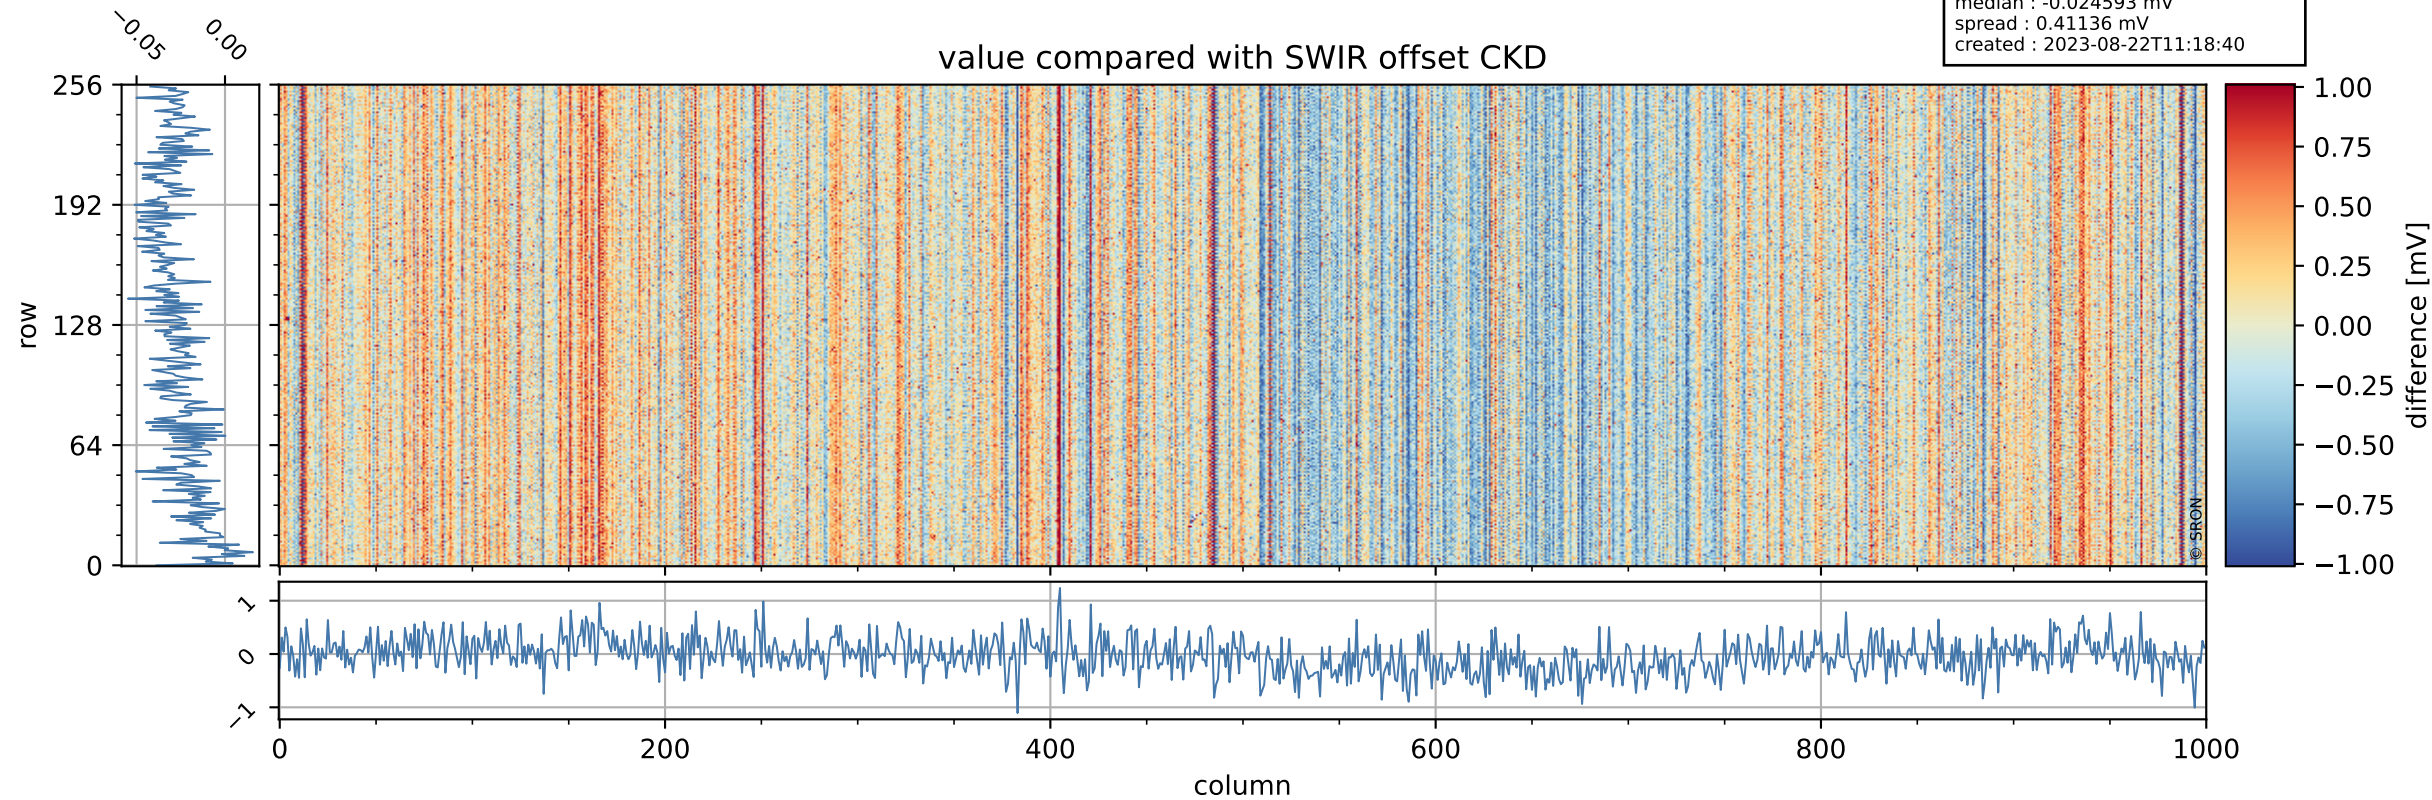

Tropomi SWIR offset (beta nominal)

orbits : 20 in [28252, 28297]
coverage : 2023-03-27 / 2023-03-30
median : 0.52599 V
spread : 0.035907 V
created : 2023-08-22T11:18:39

value detector map

Tropomi SWIR offset (beta nominal)

orbits : 20 in [28252, 28297]
coverage : 2023-03-27 / 2023-03-30
median : 29.104 μV
spread : 14.666 μV
created : 2023-08-22T11:18:39

Tropomi SWIR offset (beta nominal)

orbits : 20 in [28252, 28297]
coverage : 2023-03-27 / 2023-03-30
median : -0.024593 mV
spread : 0.41136 mV
created : 2023-08-22T11:18:40

value compared with SWIR offset CKD

Tropomi SWIR offset (beta nominal) ground-tracks of Sentinel-5P

orbits : 20 in [28252, 28297]
coverage : 2023-03-27 / 2023-03-30
created : 2023-08-22T11:18:40

Tropomi SWIR offset (beta nominal)

orbits : [1867, 28297]
coverage : 2018-02-20 / 2023-03-30
created : 2023-08-22T11:18:40

trend of detector median & temperatures