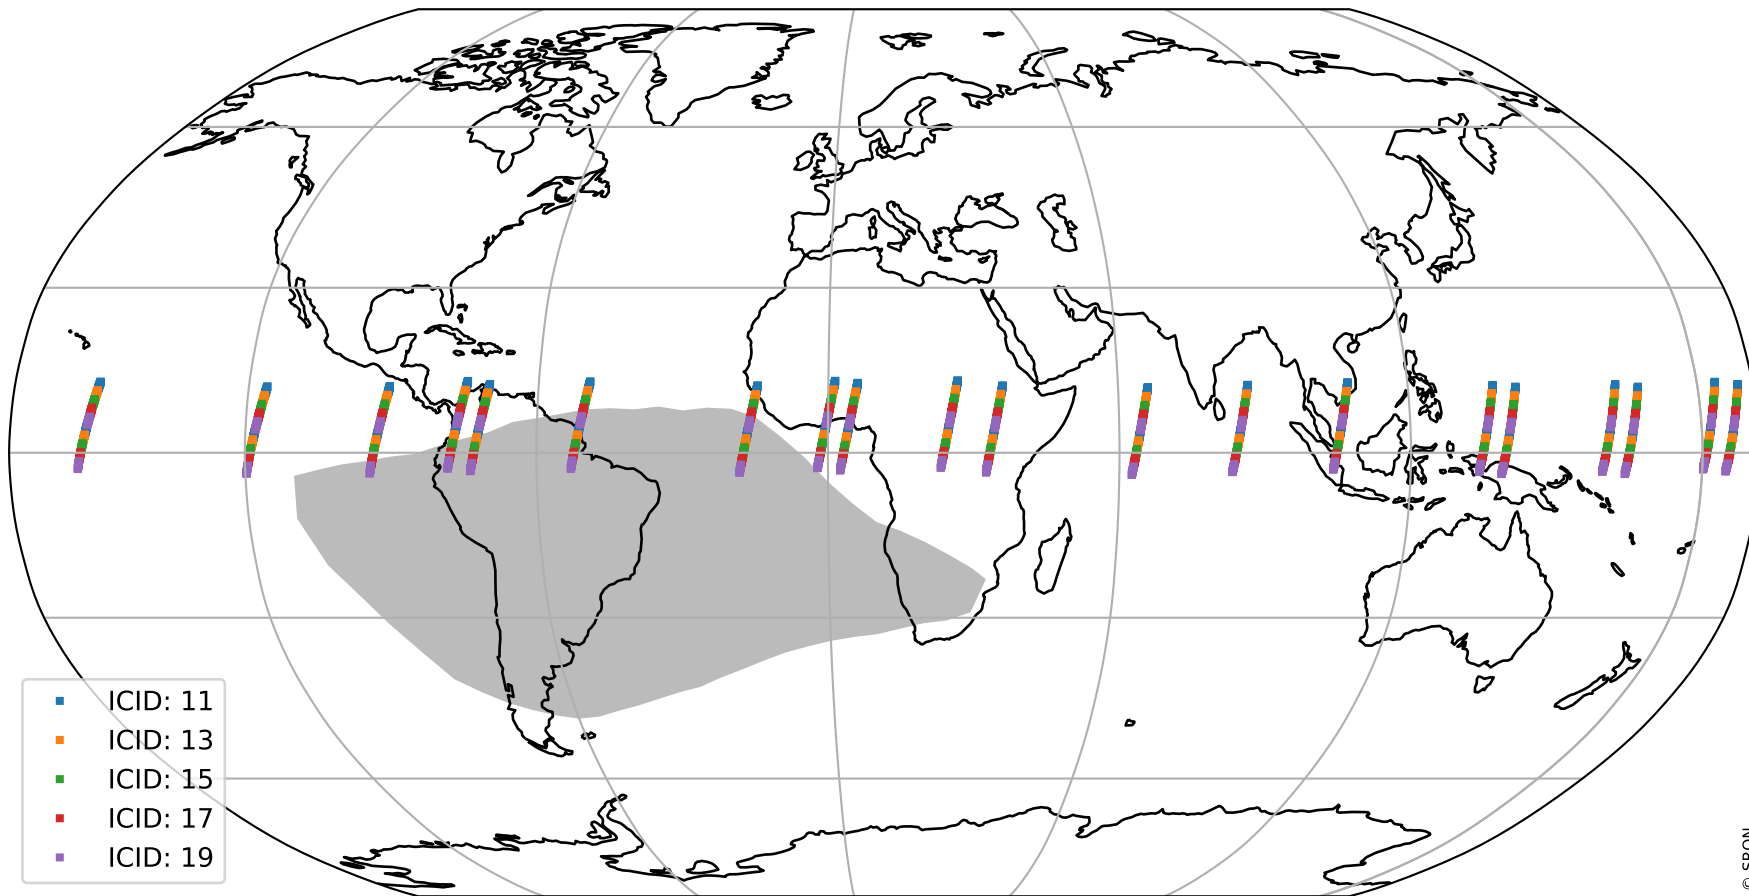

Tropomi SWIR offset (beta nominal)

orbits : 20 in [28252, 28297]
coverage : 2023-03-27 / 2023-03-30
median : 0.52599 V
spread : 0.035907 V
created : 2023-08-22T11:18:39

value detector map

Tropomi SWIR offset (beta nominal)

orbits : 20 in [28252, 28297]
coverage : 2023-03-27 / 2023-03-30
median : 29.104 μV
spread : 14.666 μV
created : 2023-08-22T11:18:39

Tropomi SWIR offset (beta nominal)

orbits : 20 in [28252, 28297]
coverage : 2023-03-27 / 2023-03-30
median : -0.024593 mV
spread : 0.41136 mV
created : 2023-08-22T11:18:40

value compared with SWIR offset CKD

Tropomi SWIR offset (beta nominal) ground-tracks of Sentinel-5P

orbits : 20 in [28252, 28297]
coverage : 2023-03-27 / 2023-03-30
created : 2023-08-22T11:18:40

Tropomi SWIR offset (beta nominal)

orbits : [1867, 28297]
coverage : 2018-02-20 / 2023-03-30
created : 2023-08-22T11:18:40

trend of detector median & temperatures