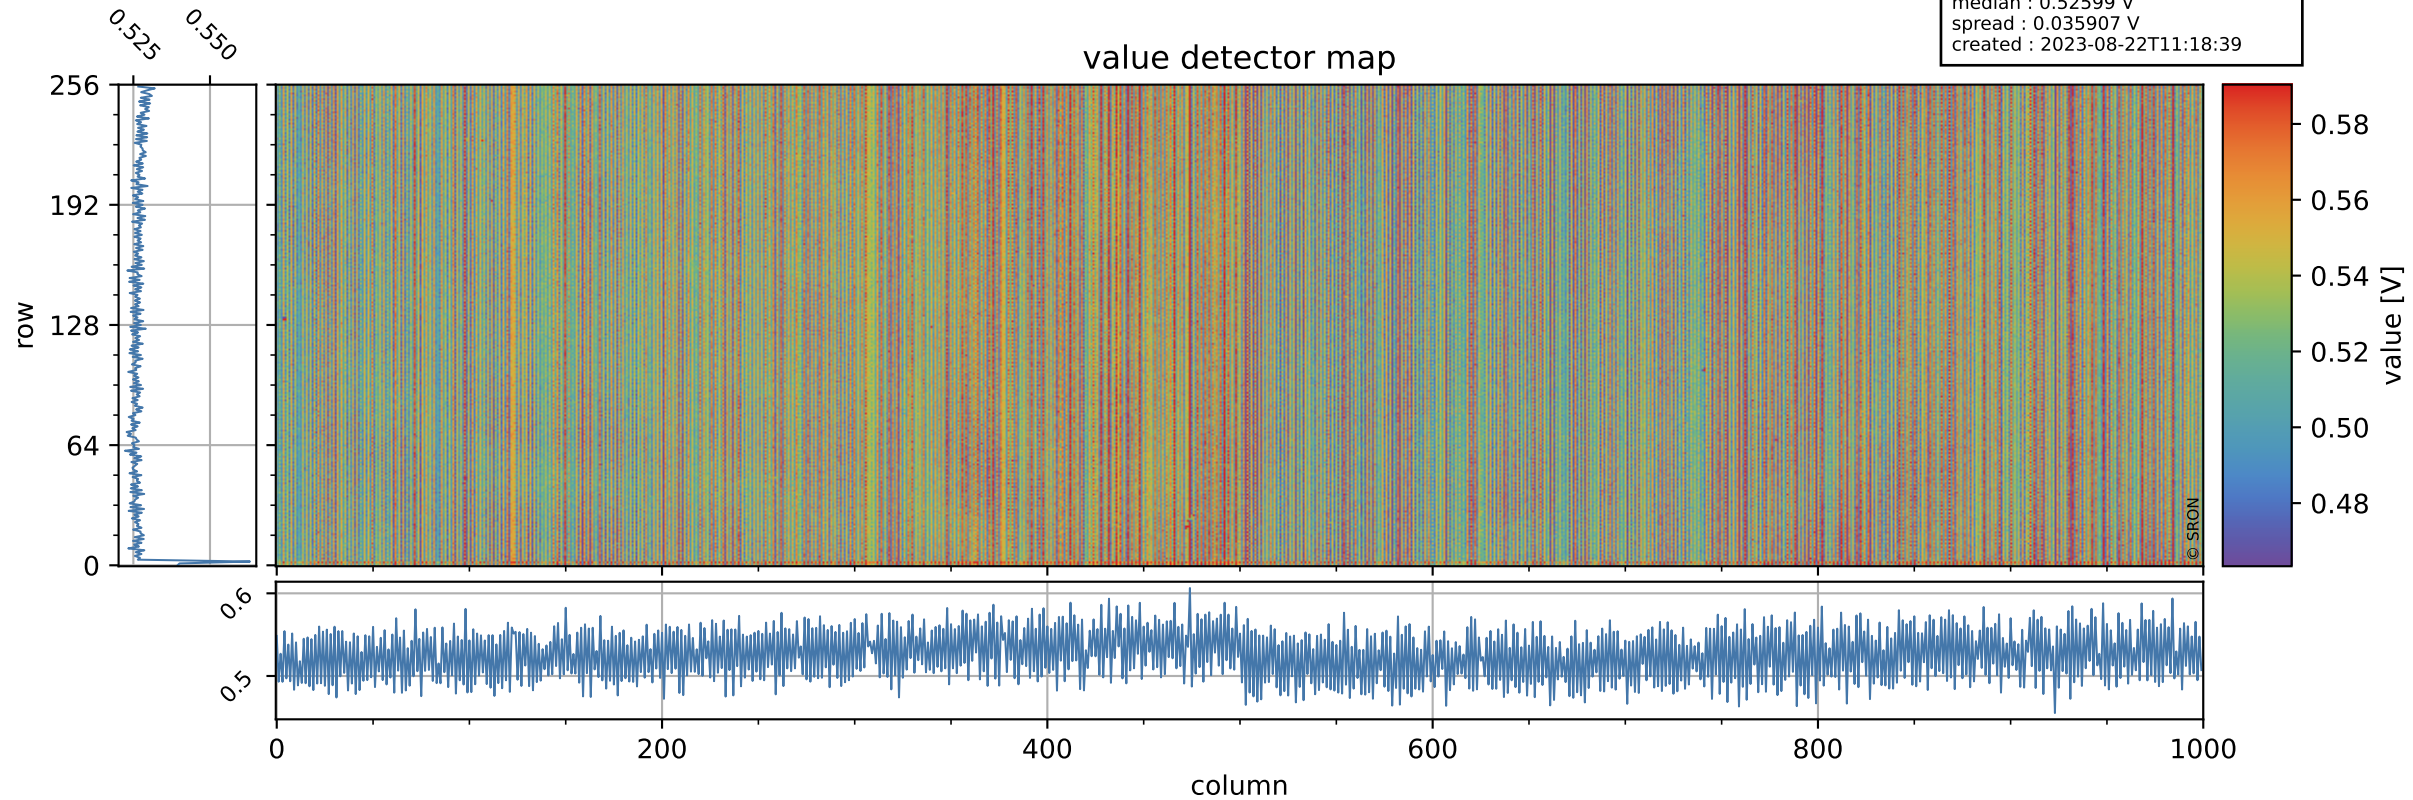

Tropomi SWIR offset (beta nominal)

orbits : 20 in [28252, 28297]
coverage : 2023-03-27 / 2023-03-30
median : 0.52599 V
spread : 0.035907 V
created : 2023-08-22T11:18:39

value detector map

Tropomi SWIR offset (beta nominal)

orbits : 20 in [28252, 28297]
coverage : 2023-03-27 / 2023-03-30
median : 29.104 μV
spread : 14.666 μV
created : 2023-08-22T11:18:39

Tropomi SWIR offset (beta nominal)

orbits : 20 in [28252, 28297]
coverage : 2023-03-27 / 2023-03-30
median : -0.024593 mV
spread : 0.41136 mV
created : 2023-08-22T11:18:40

value compared with SWIR offset CKD

Tropomi SWIR offset (beta nominal) ground-tracks of Sentinel-5P

orbits : 20 in [28252, 28297]
coverage : 2023-03-27 / 2023-03-30
created : 2023-08-22T11:18:40

Tropomi SWIR offset (beta nominal)

orbits : [1867, 28297]
coverage : 2018-02-20 / 2023-03-30
created : 2023-08-22T11:18:40

trend of detector median & temperatures