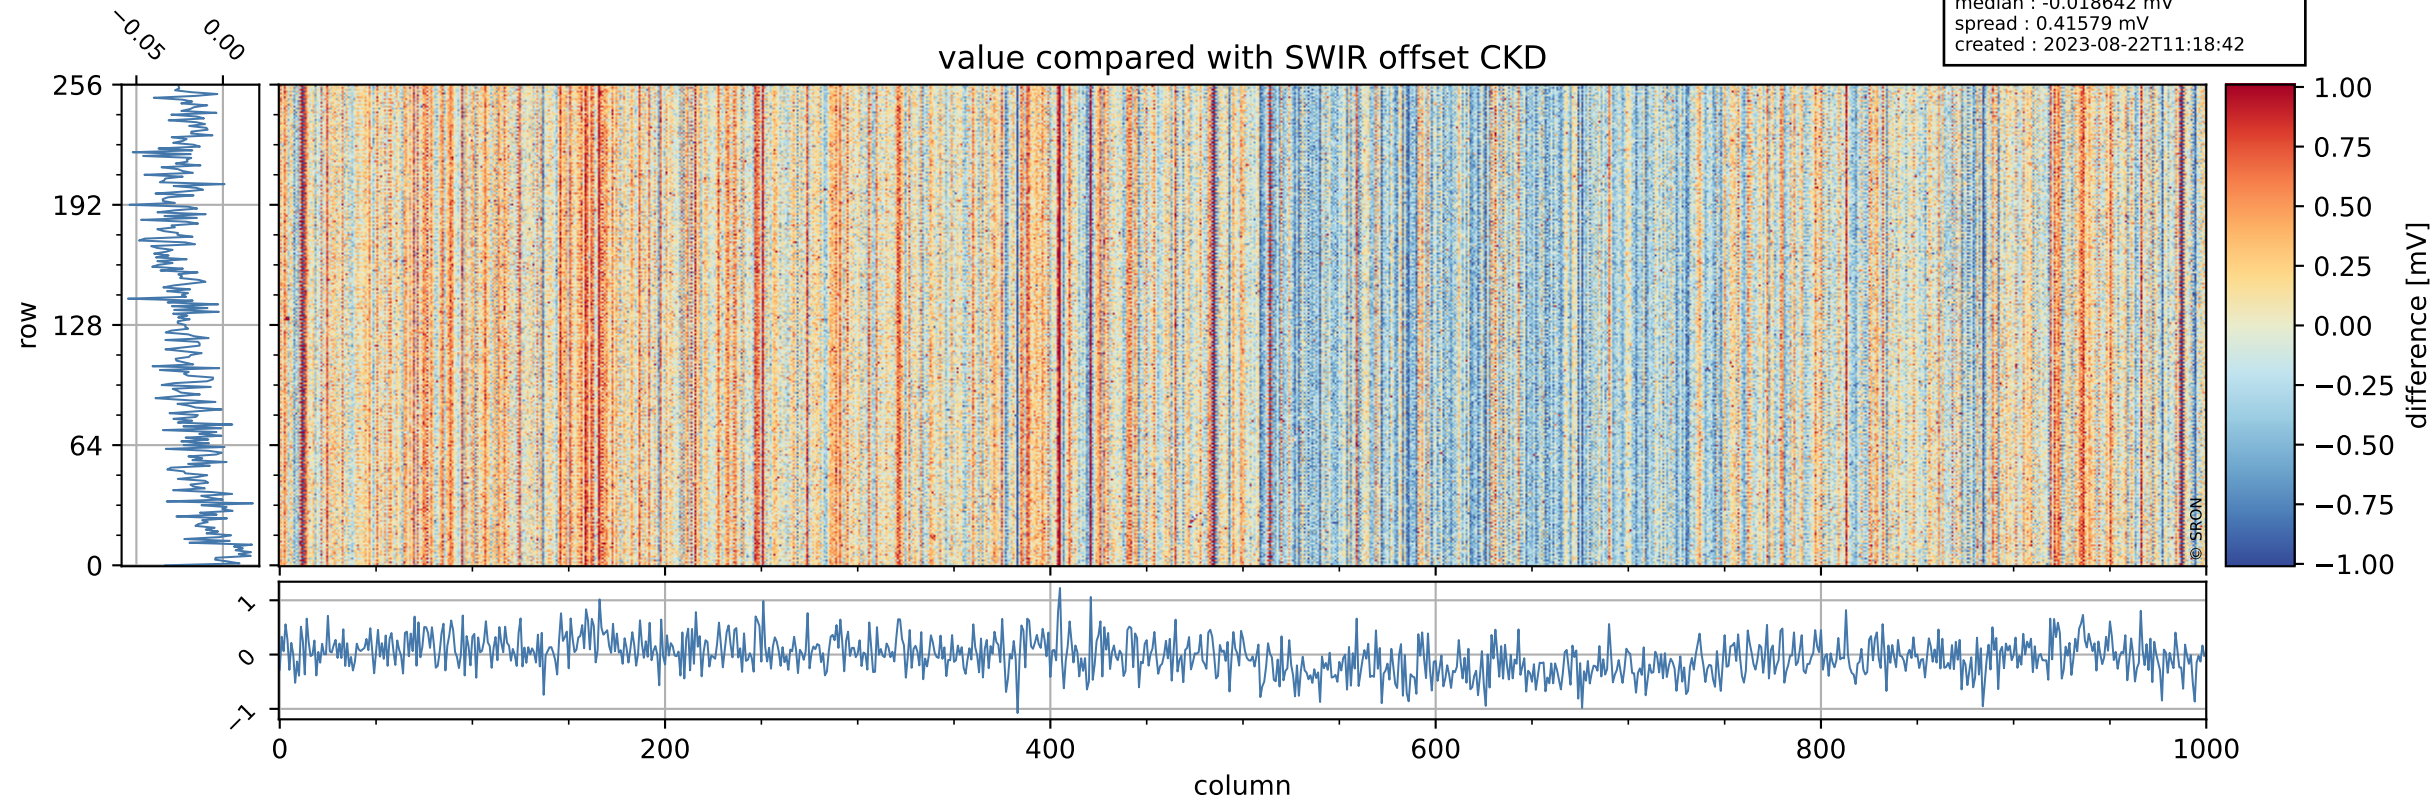

Tropomi SWIR offset (beta nominal)

orbits : 19 in [28297, 28342]
coverage : 2023-03-31 / 2023-04-03
median : 0.52599 V
spread : 0.035911 V
created : 2023-08-22T11:18:41

value detector map

Tropomi SWIR offset (beta nominal)

orbits : 19 in [28297, 28342]
coverage : 2023-03-31 / 2023-04-03
median : 29.887 μV
spread : 14.903 μV
created : 2023-08-22T11:18:42

Tropomi SWIR offset (beta nominal)

orbits : 19 in [28297, 28342]
coverage : 2023-03-31 / 2023-04-03
median : -0.018642 mV
spread : 0.41579 mV
created : 2023-08-22T11:18:42

value compared with SWIR offset CKD

Tropomi SWIR offset (beta nominal) ground-tracks of Sentinel-5P

orbits : 19 in [28297, 28342]
coverage : 2023-03-31 / 2023-04-03
created : 2023-08-22T11:18:42

Tropomi SWIR offset (beta nominal)

orbits : [1867, 28342]
coverage : 2018-02-20 / 2023-04-03
created : 2023-08-22T11:18:43

trend of detector median & temperatures