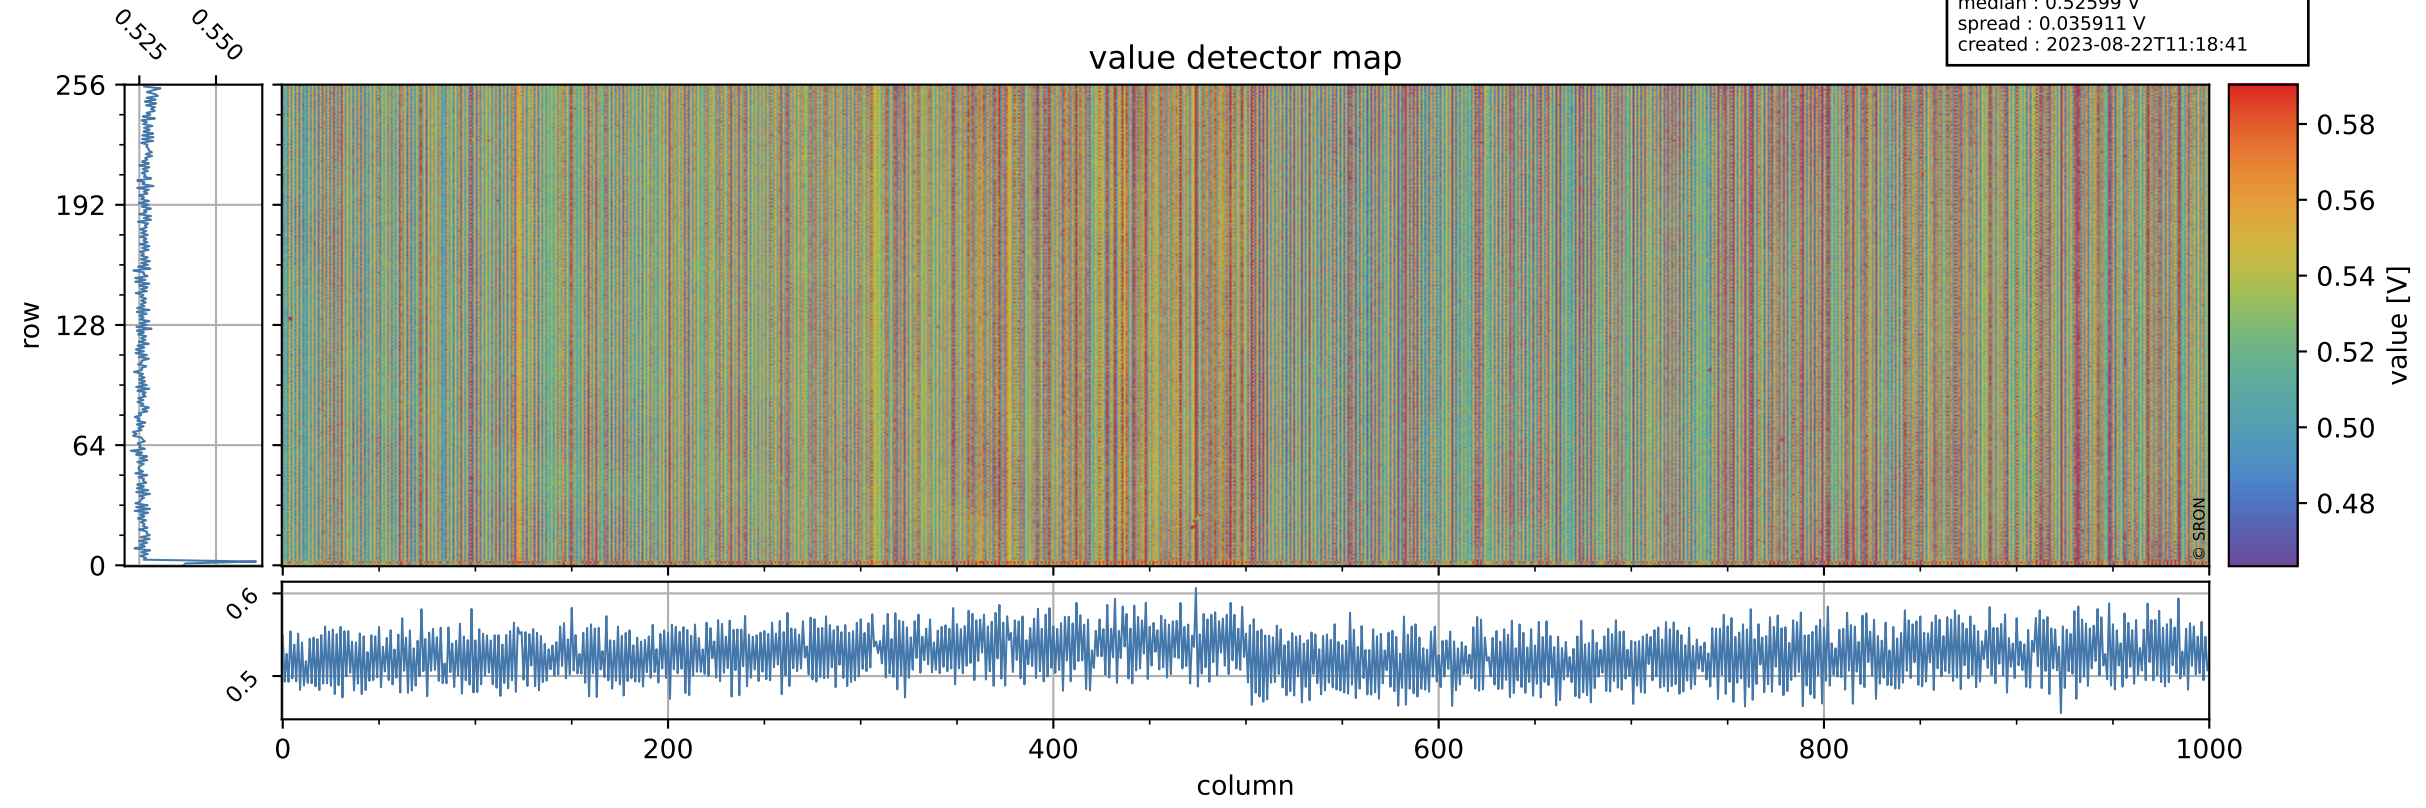

Tropomi SWIR offset (beta nominal)

orbits : 19 in [28297, 28342]
coverage : 2023-03-31 / 2023-04-03
median : 0.52599 V
spread : 0.035911 V
created : 2023-08-22T11:18:41

value detector map

Tropomi SWIR offset (beta nominal)

orbits : 19 in [28297, 28342]
coverage : 2023-03-31 / 2023-04-03
median : 29.887 μV
spread : 14.903 μV
created : 2023-08-22T11:18:42

Tropomi SWIR offset (beta nominal)

orbits : 19 in [28297, 28342]
coverage : 2023-03-31 / 2023-04-03
median : -0.018642 mV
spread : 0.41579 mV
created : 2023-08-22T11:18:42

value compared with SWIR offset CKD

Tropomi SWIR offset (beta nominal) ground-tracks of Sentinel-5P

orbits : 19 in [28297, 28342]
coverage : 2023-03-31 / 2023-04-03
created : 2023-08-22T11:18:42

Tropomi SWIR offset (beta nominal)

orbits : [1867, 28342]
coverage : 2018-02-20 / 2023-04-03
created : 2023-08-22T11:18:43

trend of detector median & temperatures