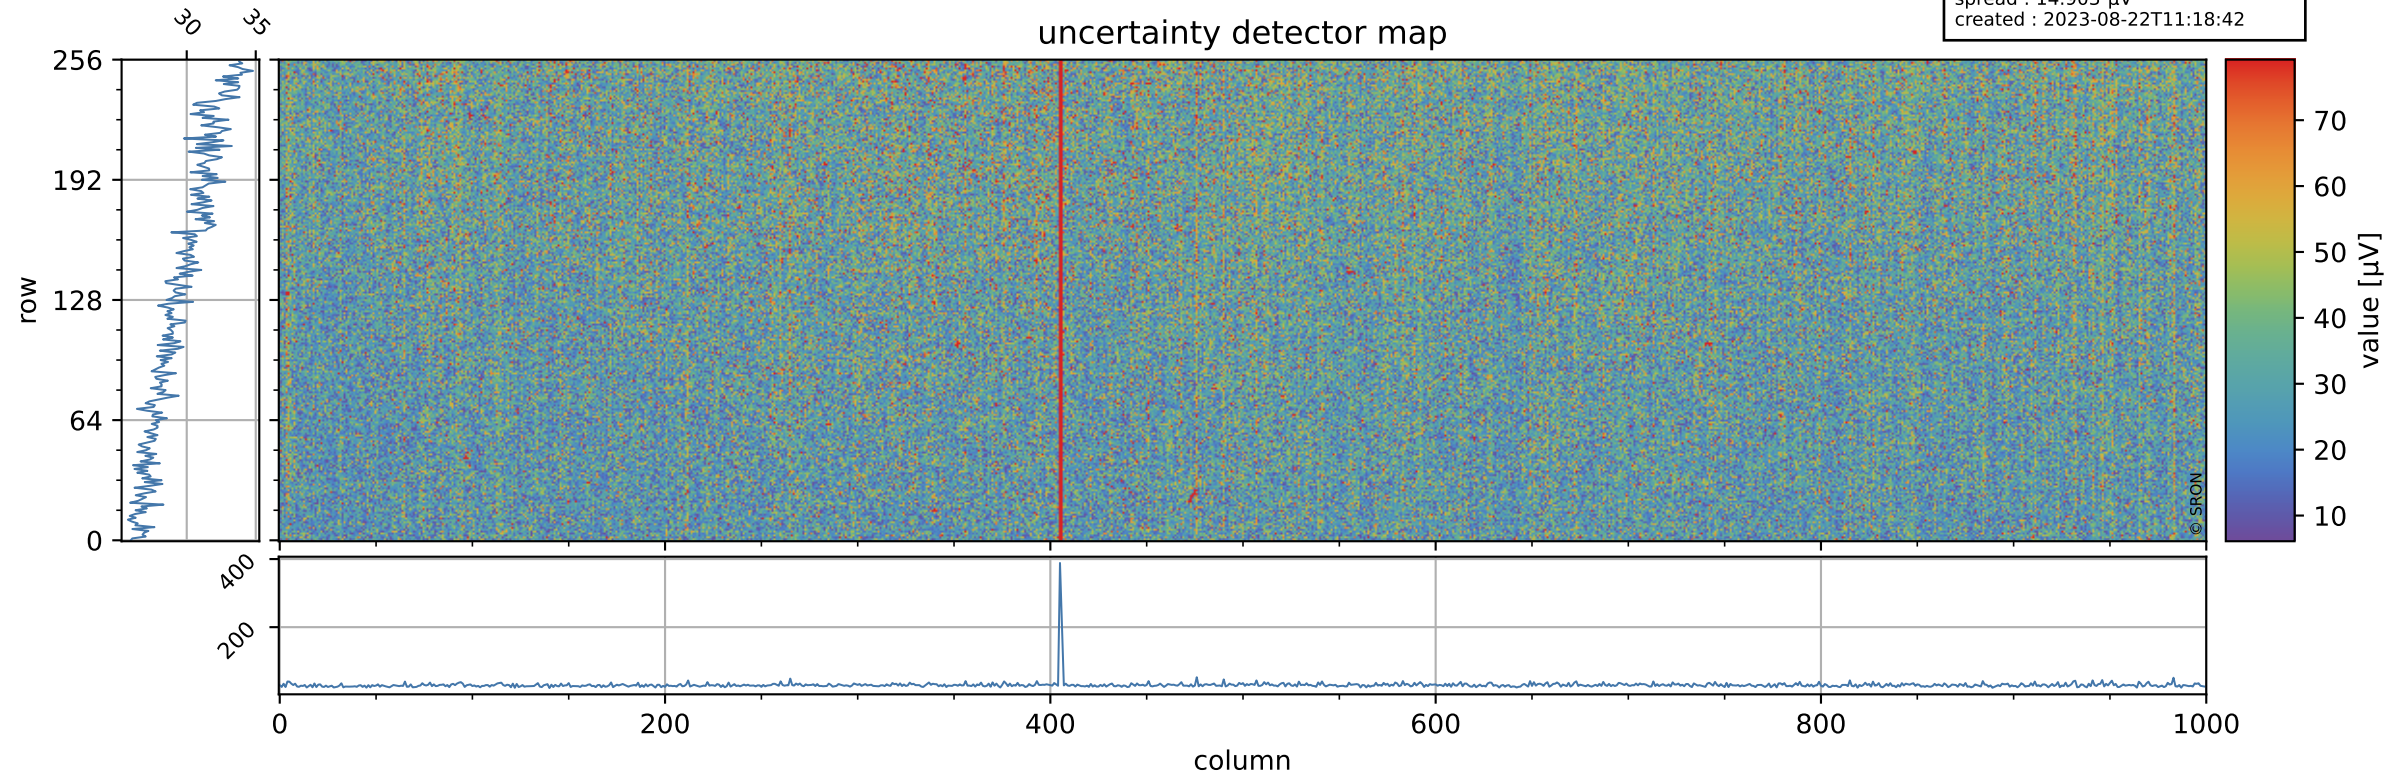

Tropomi SWIR offset (beta nominal)

orbits : 19 in [28297, 28342]
coverage : 2023-03-31 / 2023-04-03
median : 0.52599 V
spread : 0.035911 V
created : 2023-08-22T11:18:41

value detector map

Tropomi SWIR offset (beta nominal)

orbits : 19 in [28297, 28342]
coverage : 2023-03-31 / 2023-04-03
median : 29.887 μV
spread : 14.903 μV
created : 2023-08-22T11:18:42

Tropomi SWIR offset (beta nominal)

orbits : 19 in [28297, 28342]
coverage : 2023-03-31 / 2023-04-03
median : -0.018642 mV
spread : 0.41579 mV
created : 2023-08-22T11:18:42

value compared with SWIR offset CKD

Tropomi SWIR offset (beta nominal) ground-tracks of Sentinel-5P

orbits : 19 in [28297, 28342]
coverage : 2023-03-31 / 2023-04-03
created : 2023-08-22T11:18:42

Tropomi SWIR offset (beta nominal)

orbits : [1867, 28342]
coverage : 2018-02-20 / 2023-04-03
created : 2023-08-22T11:18:43

trend of detector median & temperatures