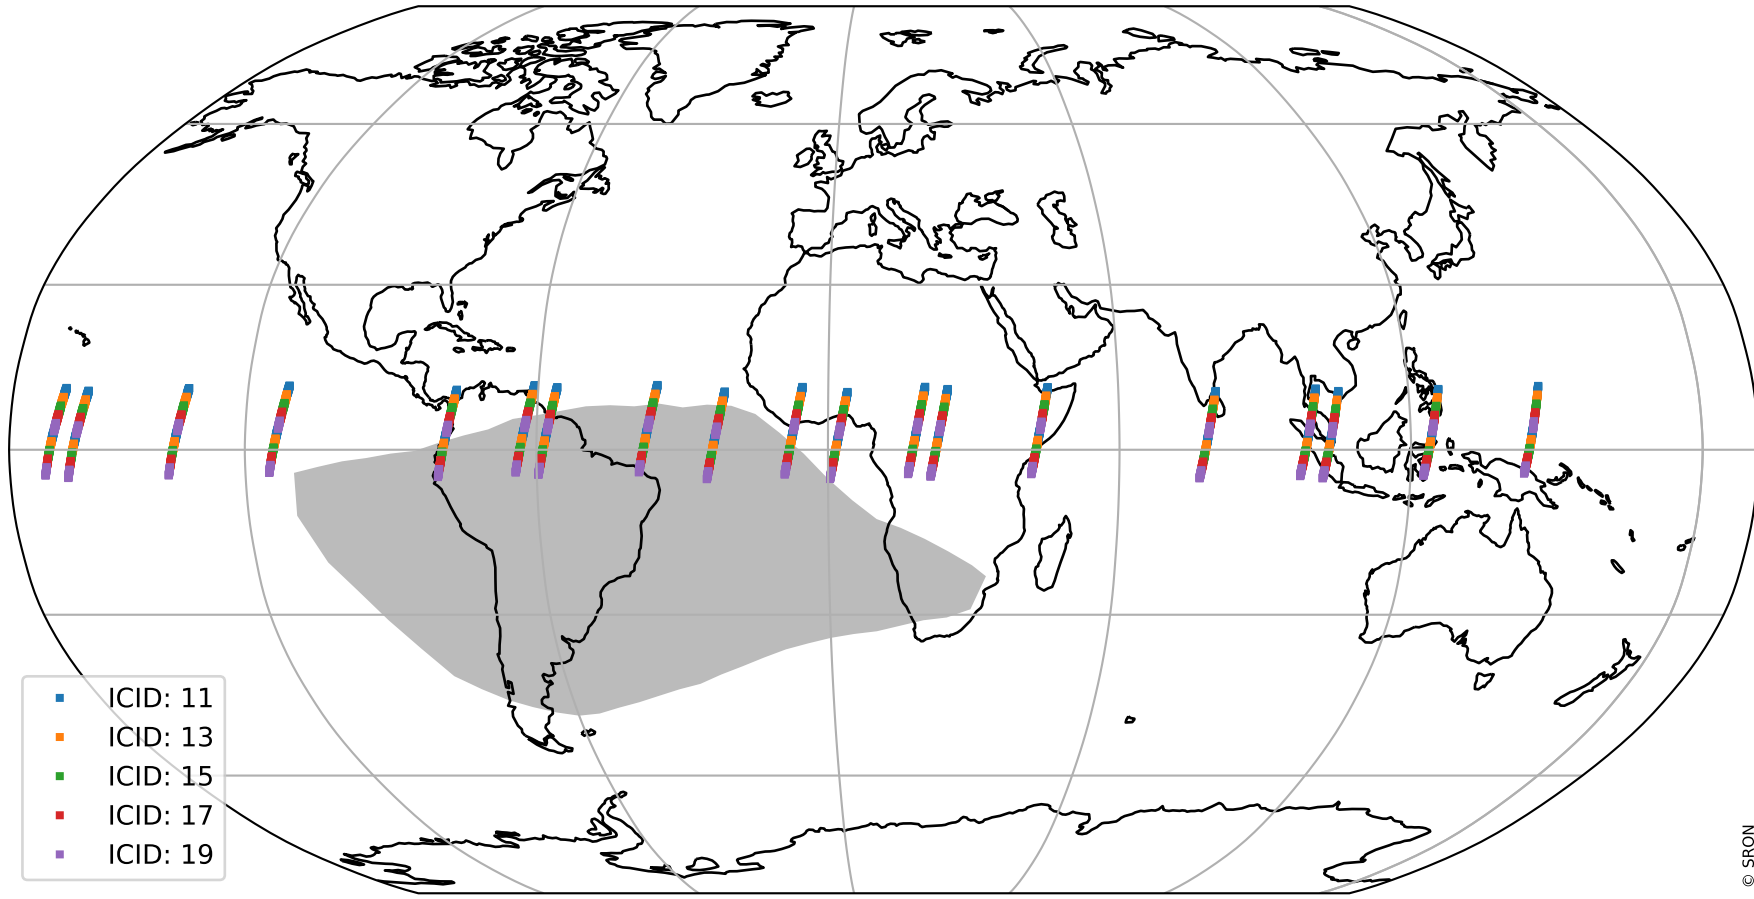

Tropomi SWIR offset (beta nominal)

orbits : 19 in [28297, 28342]
coverage : 2023-03-31 / 2023-04-03
median : 0.52599 V
spread : 0.035911 V
created : 2023-08-22T11:18:41

value detector map

Tropomi SWIR offset (beta nominal)

orbits : 19 in [28297, 28342]
coverage : 2023-03-31 / 2023-04-03
median : 29.887 μV
spread : 14.903 μV
created : 2023-08-22T11:18:42

Tropomi SWIR offset (beta nominal)

orbits : 19 in [28297, 28342]
coverage : 2023-03-31 / 2023-04-03
median : -0.018642 mV
spread : 0.41579 mV
created : 2023-08-22T11:18:42

value compared with SWIR offset CKD

Tropomi SWIR offset (beta nominal) ground-tracks of Sentinel-5P

orbits : 19 in [28297, 28342]
coverage : 2023-03-31 / 2023-04-03
created : 2023-08-22T11:18:42

Tropomi SWIR offset (beta nominal)

orbits : [1867, 28342]
coverage : 2018-02-20 / 2023-04-03
created : 2023-08-22T11:18:43

trend of detector median & temperatures