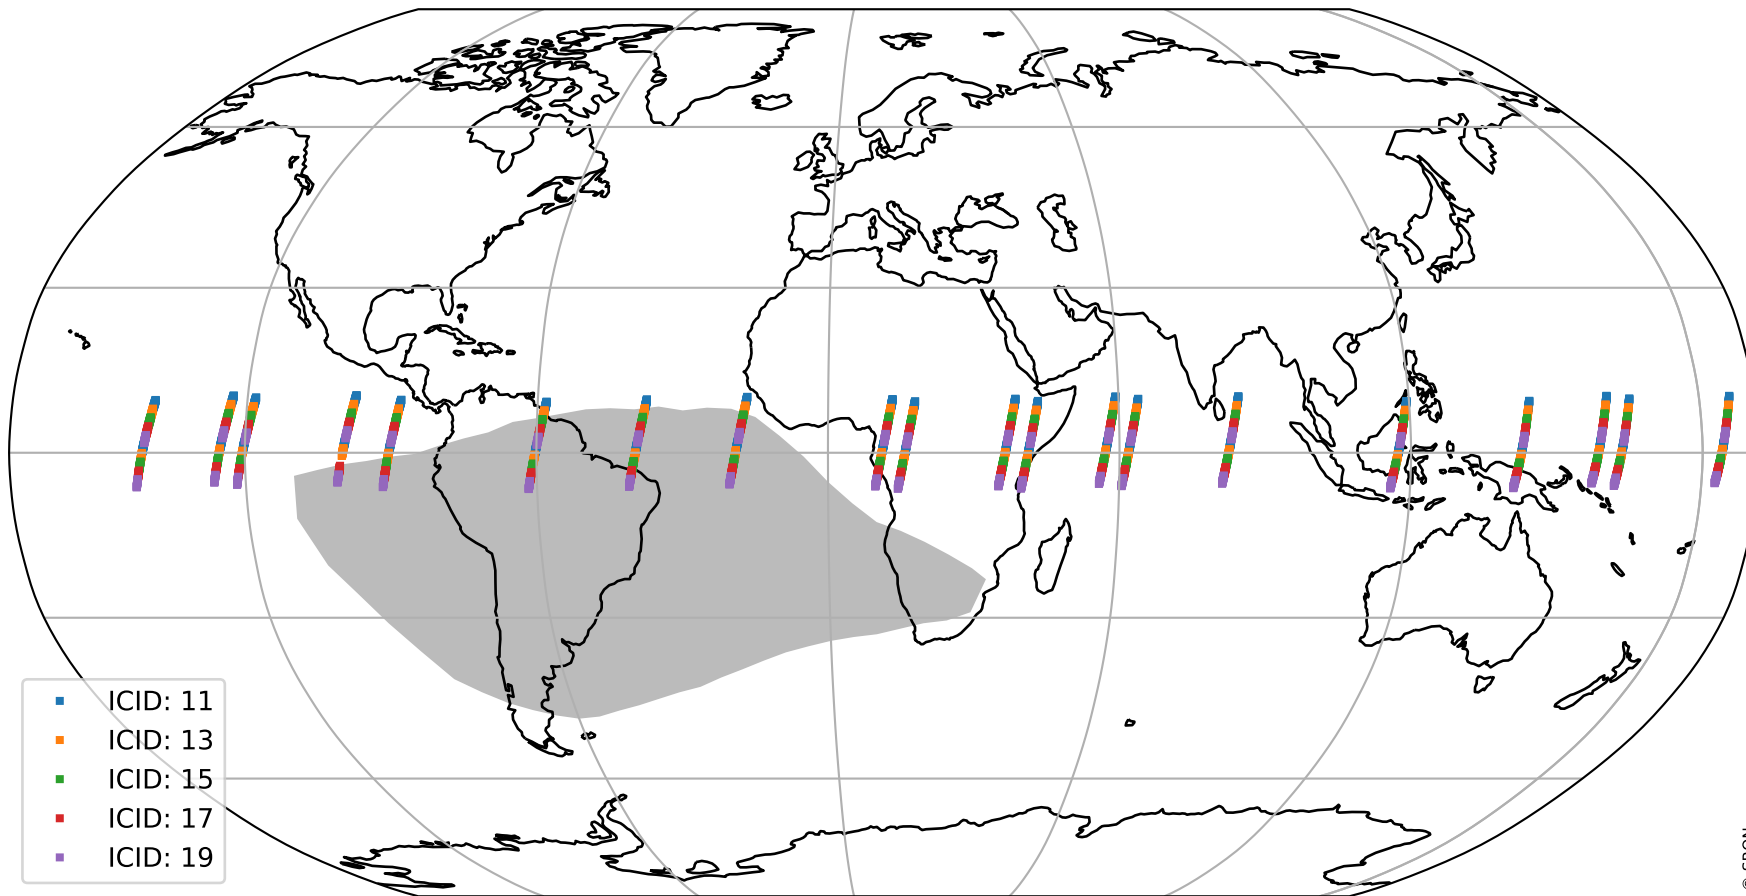

Tropomi SWIR offset (beta nominal)

orbits : 20 in [28342, 28387]
coverage : 2023-04-03 / 2023-04-06
median : 0.52599 V
spread : 0.035912 V
created : 2023-08-22T11:18:44

value detector map

Tropomi SWIR offset (beta nominal)

orbits : 20 in [28342, 28387]
coverage : 2023-04-03 / 2023-04-06
median : 31.677 μV
spread : 15.269 μV
created : 2023-08-22T11:18:44

Tropomi SWIR offset (beta nominal)

orbits : 20 in [28342, 28387]
coverage : 2023-04-03 / 2023-04-06
median : -0.018248 mV
spread : 0.41088 mV
created : 2023-08-22T11:18:44

value compared with SWIR offset CKD

Tropomi SWIR offset (beta nominal) ground-tracks of Sentinel-5P

orbits : 20 in [28342, 28387]
coverage : 2023-04-03 / 2023-04-06
created : 2023-08-22T11:18:44

Tropomi SWIR offset (beta nominal)

orbits : [1867, 28387]
coverage : 2018-02-20 / 2023-04-06
created : 2023-08-22T11:18:45

trend of detector median & temperatures