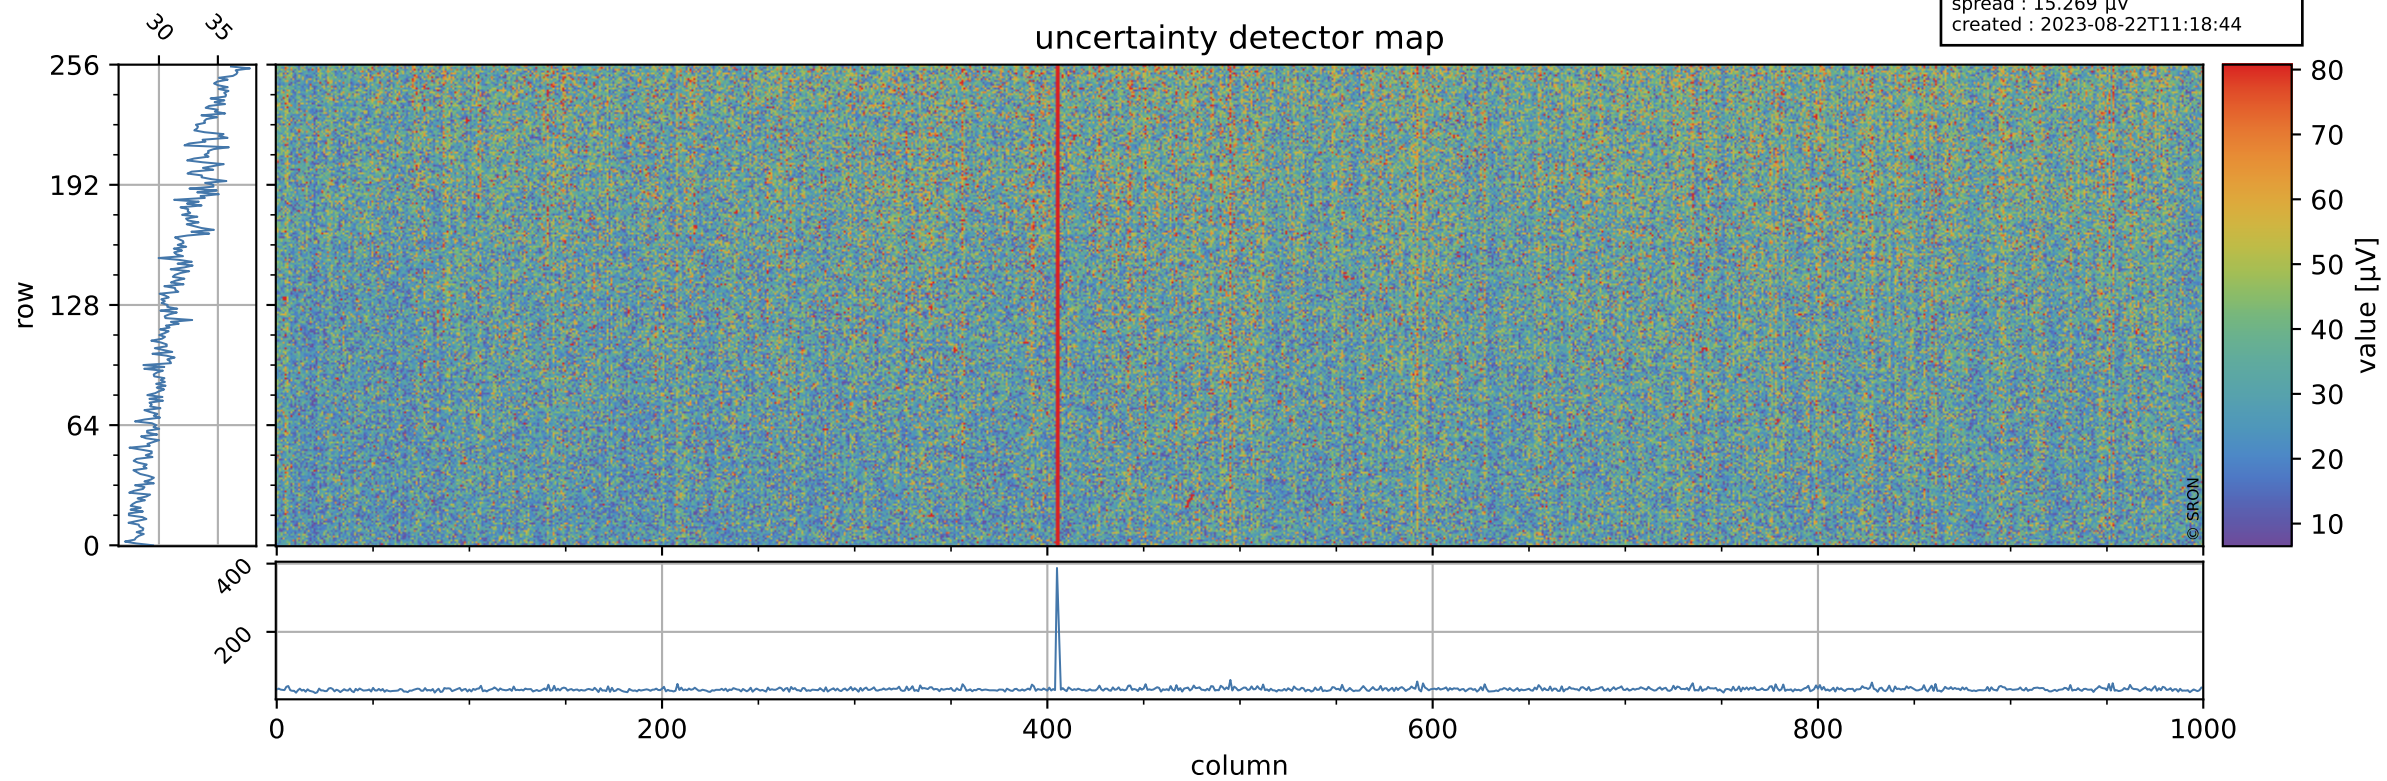

Tropomi SWIR offset (beta nominal)

orbits : 20 in [28342, 28387]
coverage : 2023-04-03 / 2023-04-06
median : 0.52599 V
spread : 0.035912 V
created : 2023-08-22T11:18:44

value detector map

Tropomi SWIR offset (beta nominal)

orbits : 20 in [28342, 28387]
coverage : 2023-04-03 / 2023-04-06
median : 31.677 μV
spread : 15.269 μV
created : 2023-08-22T11:18:44

Tropomi SWIR offset (beta nominal)

orbits : 20 in [28342, 28387]
coverage : 2023-04-03 / 2023-04-06
median : -0.018248 mV
spread : 0.41088 mV
created : 2023-08-22T11:18:44

value compared with SWIR offset CKD

Tropomi SWIR offset (beta nominal) ground-tracks of Sentinel-5P

orbits : 20 in [28342, 28387]
coverage : 2023-04-03 / 2023-04-06
created : 2023-08-22T11:18:44

Tropomi SWIR offset (beta nominal)

orbits : [1867, 28387]
coverage : 2018-02-20 / 2023-04-06
created : 2023-08-22T11:18:45

trend of detector median & temperatures