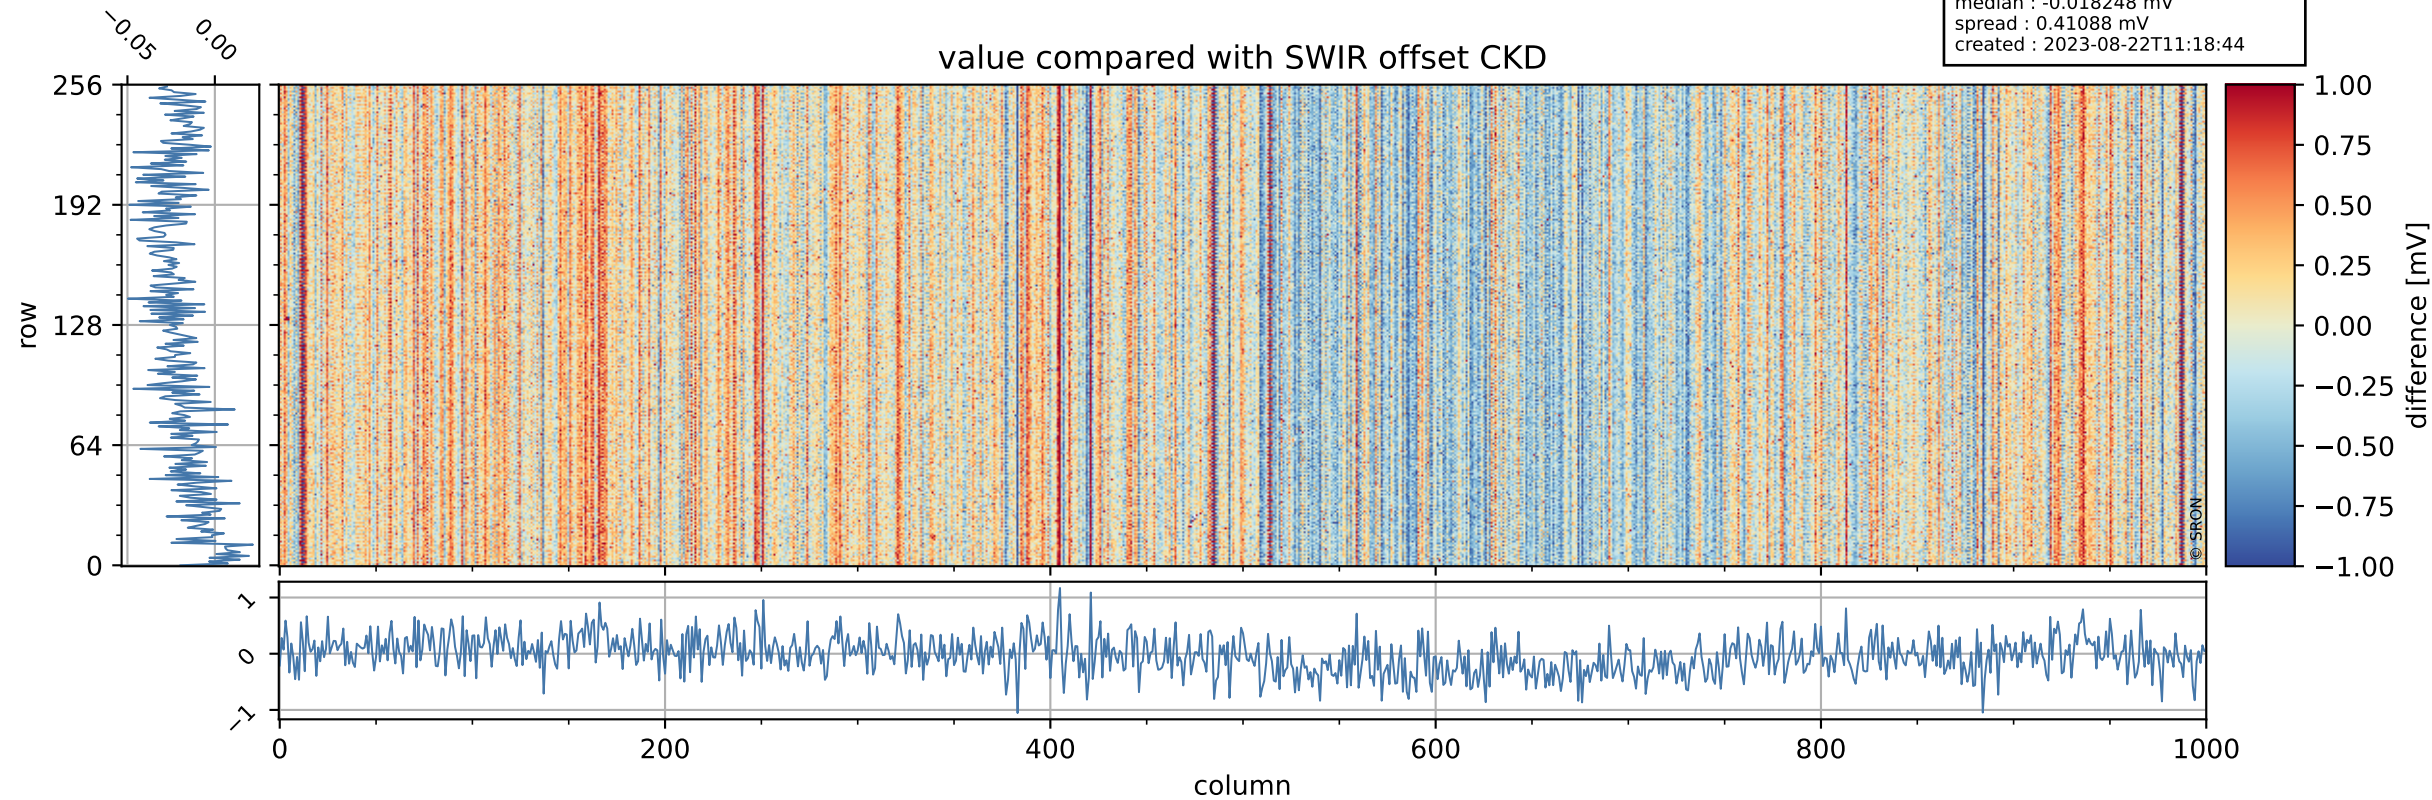

Tropomi SWIR offset (beta nominal)

orbits : 20 in [28342, 28387]
coverage : 2023-04-03 / 2023-04-06
median : 0.52599 V
spread : 0.035912 V
created : 2023-08-22T11:18:44

value detector map

Tropomi SWIR offset (beta nominal)

orbits : 20 in [28342, 28387]
coverage : 2023-04-03 / 2023-04-06
median : 31.677 μV
spread : 15.269 μV
created : 2023-08-22T11:18:44

Tropomi SWIR offset (beta nominal)

orbits : 20 in [28342, 28387]
coverage : 2023-04-03 / 2023-04-06
median : -0.018248 mV
spread : 0.41088 mV
created : 2023-08-22T11:18:44

value compared with SWIR offset CKD

Tropomi SWIR offset (beta nominal) ground-tracks of Sentinel-5P

orbits : 20 in [28342, 28387]
coverage : 2023-04-03 / 2023-04-06
created : 2023-08-22T11:18:44

Tropomi SWIR offset (beta nominal)

orbits : [1867, 28387]
coverage : 2018-02-20 / 2023-04-06
created : 2023-08-22T11:18:45

trend of detector median & temperatures