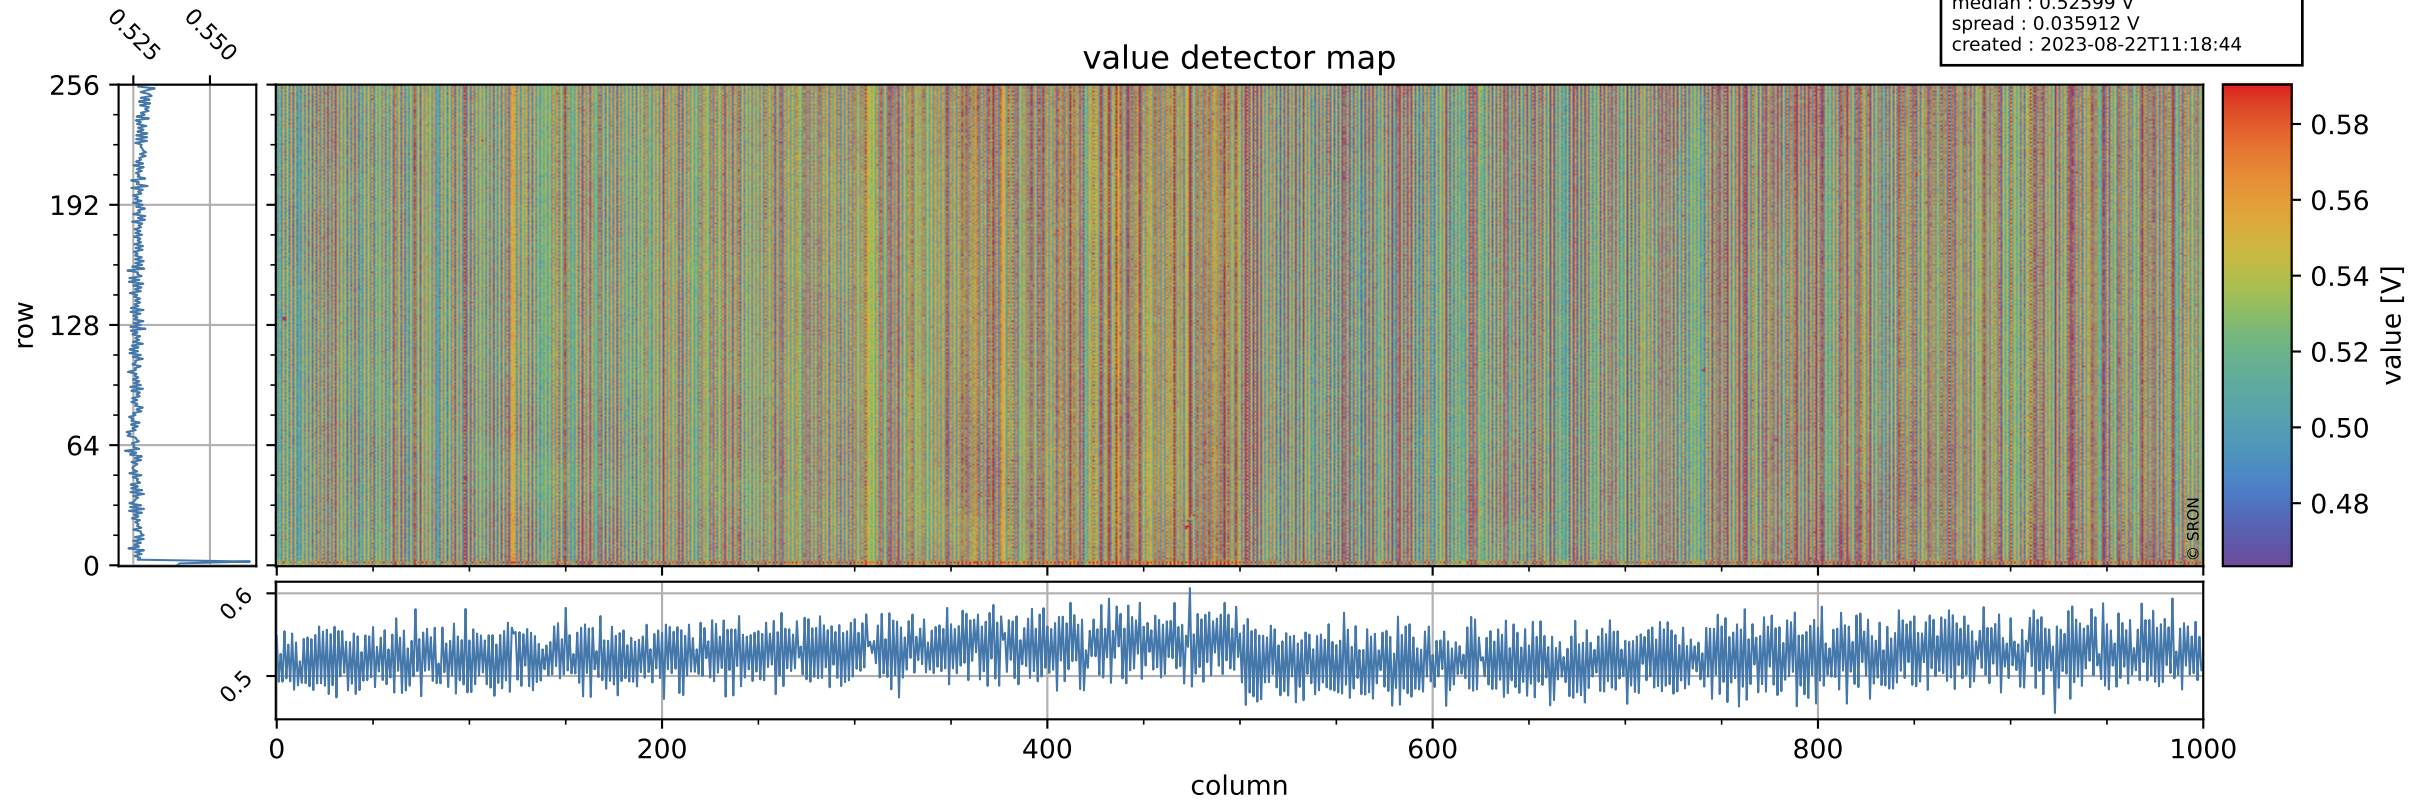

Tropomi SWIR offset (beta nominal)

orbits : 20 in [28342, 28387]
coverage : 2023-04-03 / 2023-04-06
median : 0.52599 V
spread : 0.035912 V
created : 2023-08-22T11:18:44

value detector map

Tropomi SWIR offset (beta nominal)

orbits : 20 in [28342, 28387]
coverage : 2023-04-03 / 2023-04-06
median : 31.677 μV
spread : 15.269 μV
created : 2023-08-22T11:18:44

Tropomi SWIR offset (beta nominal)

orbits : 20 in [28342, 28387]
coverage : 2023-04-03 / 2023-04-06
median : -0.018248 mV
spread : 0.41088 mV
created : 2023-08-22T11:18:44

value compared with SWIR offset CKD

Tropomi SWIR offset (beta nominal) ground-tracks of Sentinel-5P

orbits : 20 in [28342, 28387]
coverage : 2023-04-03 / 2023-04-06
created : 2023-08-22T11:18:44

Tropomi SWIR offset (beta nominal)

orbits : [1867, 28387]
coverage : 2018-02-20 / 2023-04-06
created : 2023-08-22T11:18:45

trend of detector median & temperatures