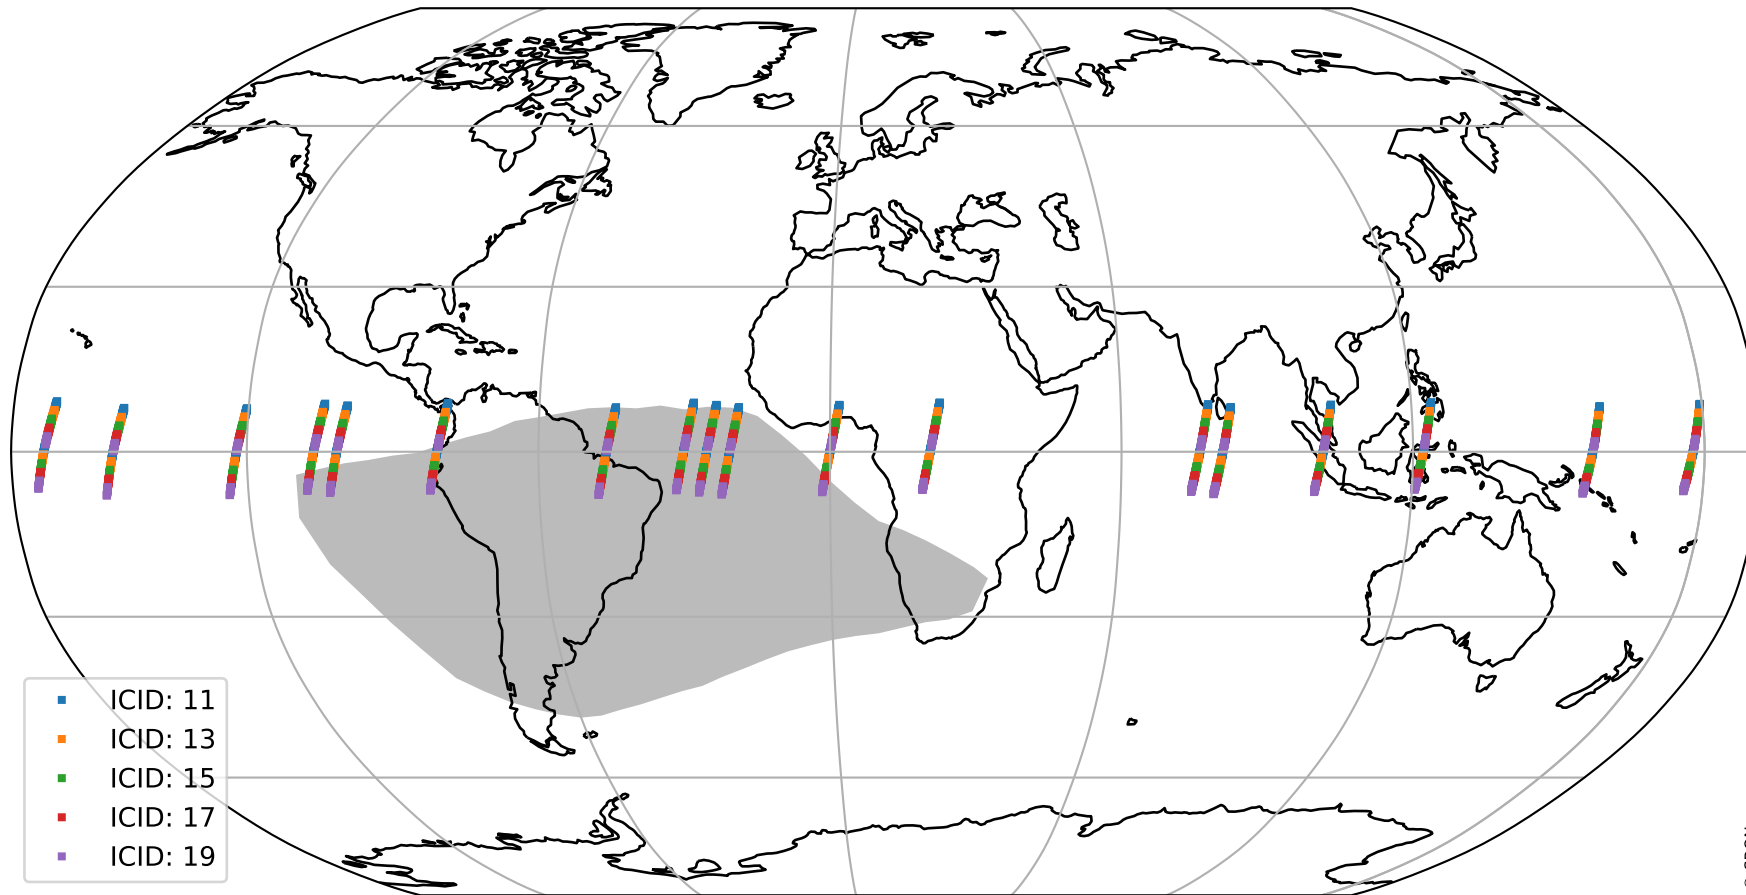

Tropomi SWIR offset (beta nominal)

orbits : 18 in [28387, 28432]
coverage : 2023-04-06 / 2023-04-09
median : 0.52601 V
spread : 0.03591 V
created : 2023-08-22T11:18:46

value detector map

Tropomi SWIR offset (beta nominal)

orbits : 18 in [28387, 28432]
coverage : 2023-04-06 / 2023-04-09
median : 32.836 μV
spread : 16.372 μV
created : 2023-08-22T11:18:46

Tropomi SWIR offset (beta nominal)

orbits : 18 in [28387, 28432]
coverage : 2023-04-06 / 2023-04-09
median : -0.002672 mV
spread : 0.40622 mV
created : 2023-08-22T11:18:46

value compared with SWIR offset CKD

Tropomi SWIR offset (beta nominal) ground-tracks of Sentinel-5P

orbits : 18 in [28387, 28432]
coverage : 2023-04-06 / 2023-04-09
created : 2023-08-22T11:18:47

Tropomi SWIR offset (beta nominal)

orbits : [1867, 28432]
coverage : 2018-02-20 / 2023-04-09
created : 2023-08-22T11:18:47

trend of detector median & temperatures