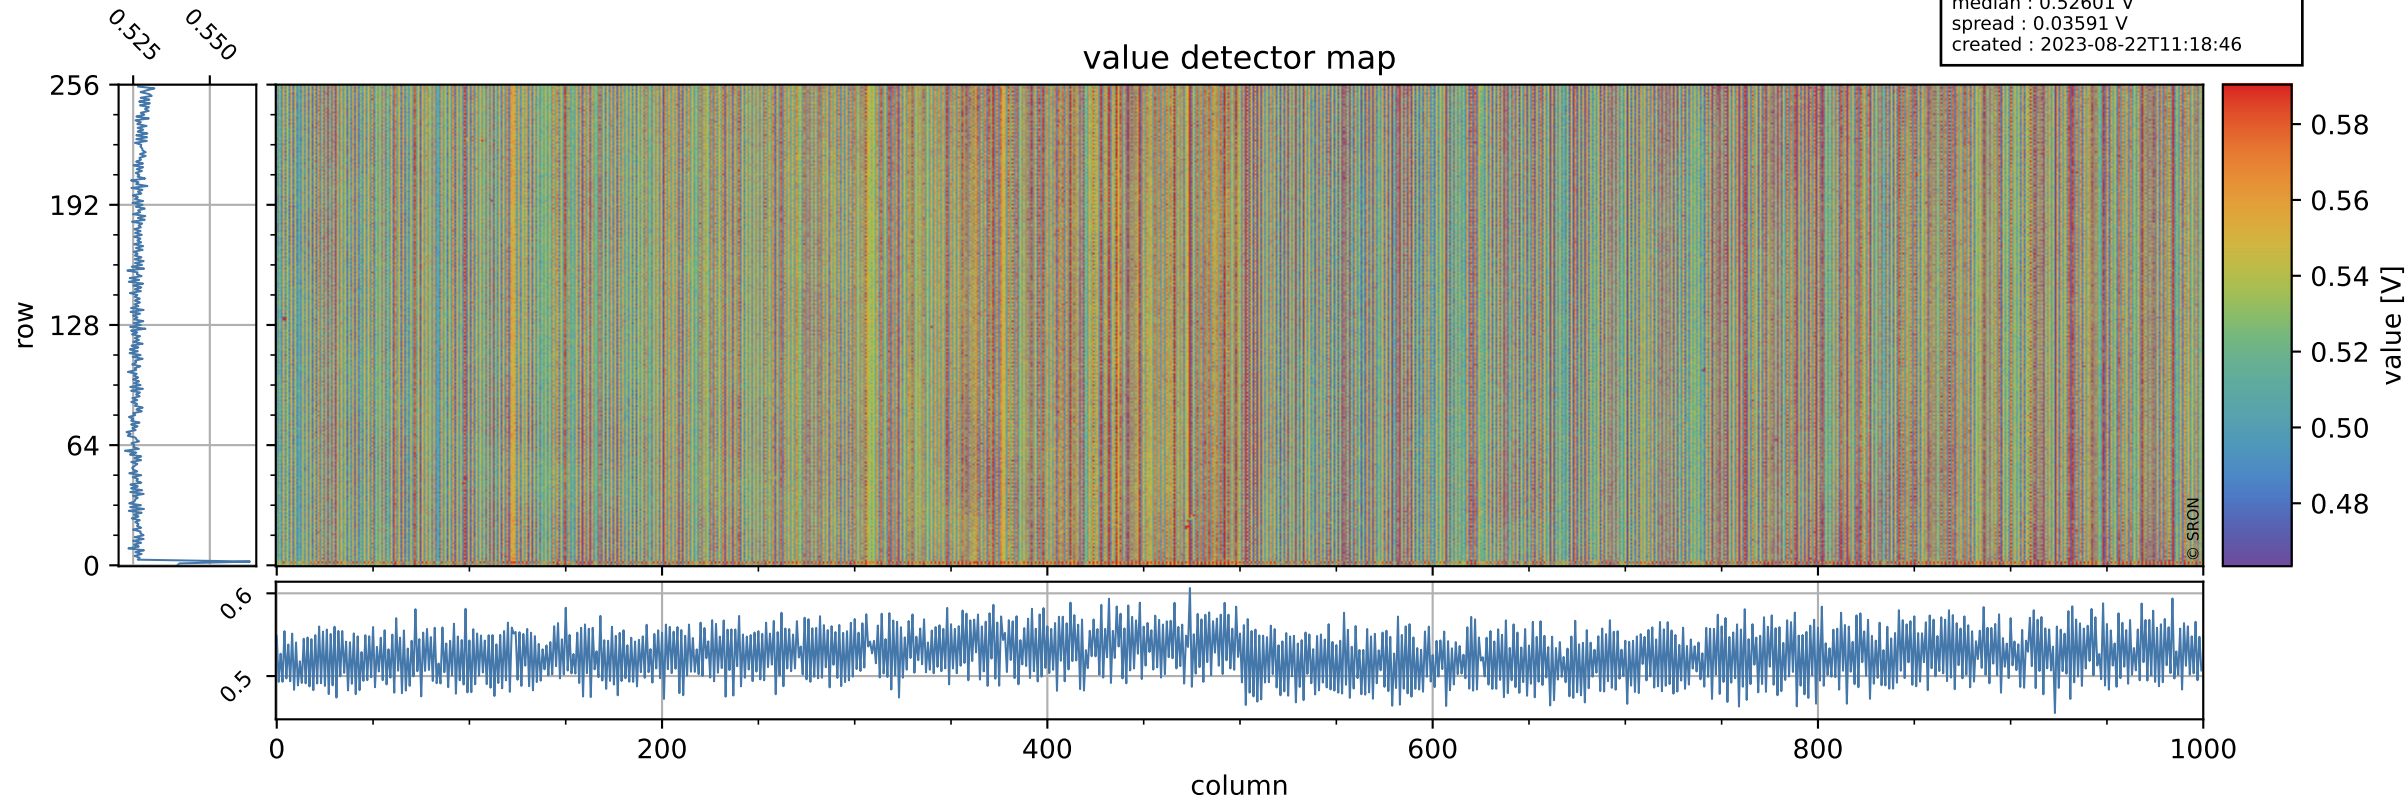

Tropomi SWIR offset (beta nominal)

orbits : 18 in [28387, 28432]
coverage : 2023-04-06 / 2023-04-09
median : 0.52601 V
spread : 0.03591 V
created : 2023-08-22T11:18:46

value detector map

Tropomi SWIR offset (beta nominal)

orbits : 18 in [28387, 28432]
coverage : 2023-04-06 / 2023-04-09
median : 32.836 μV
spread : 16.372 μV
created : 2023-08-22T11:18:46

Tropomi SWIR offset (beta nominal)

orbits : 18 in [28387, 28432]
coverage : 2023-04-06 / 2023-04-09
median : -0.002672 mV
spread : 0.40622 mV
created : 2023-08-22T11:18:46

value compared with SWIR offset CKD

Tropomi SWIR offset (beta nominal) ground-tracks of Sentinel-5P

orbits : 18 in [28387, 28432]
coverage : 2023-04-06 / 2023-04-09
created : 2023-08-22T11:18:47

Tropomi SWIR offset (beta nominal)

orbits : [1867, 28432]
coverage : 2018-02-20 / 2023-04-09
created : 2023-08-22T11:18:47

trend of detector median & temperatures