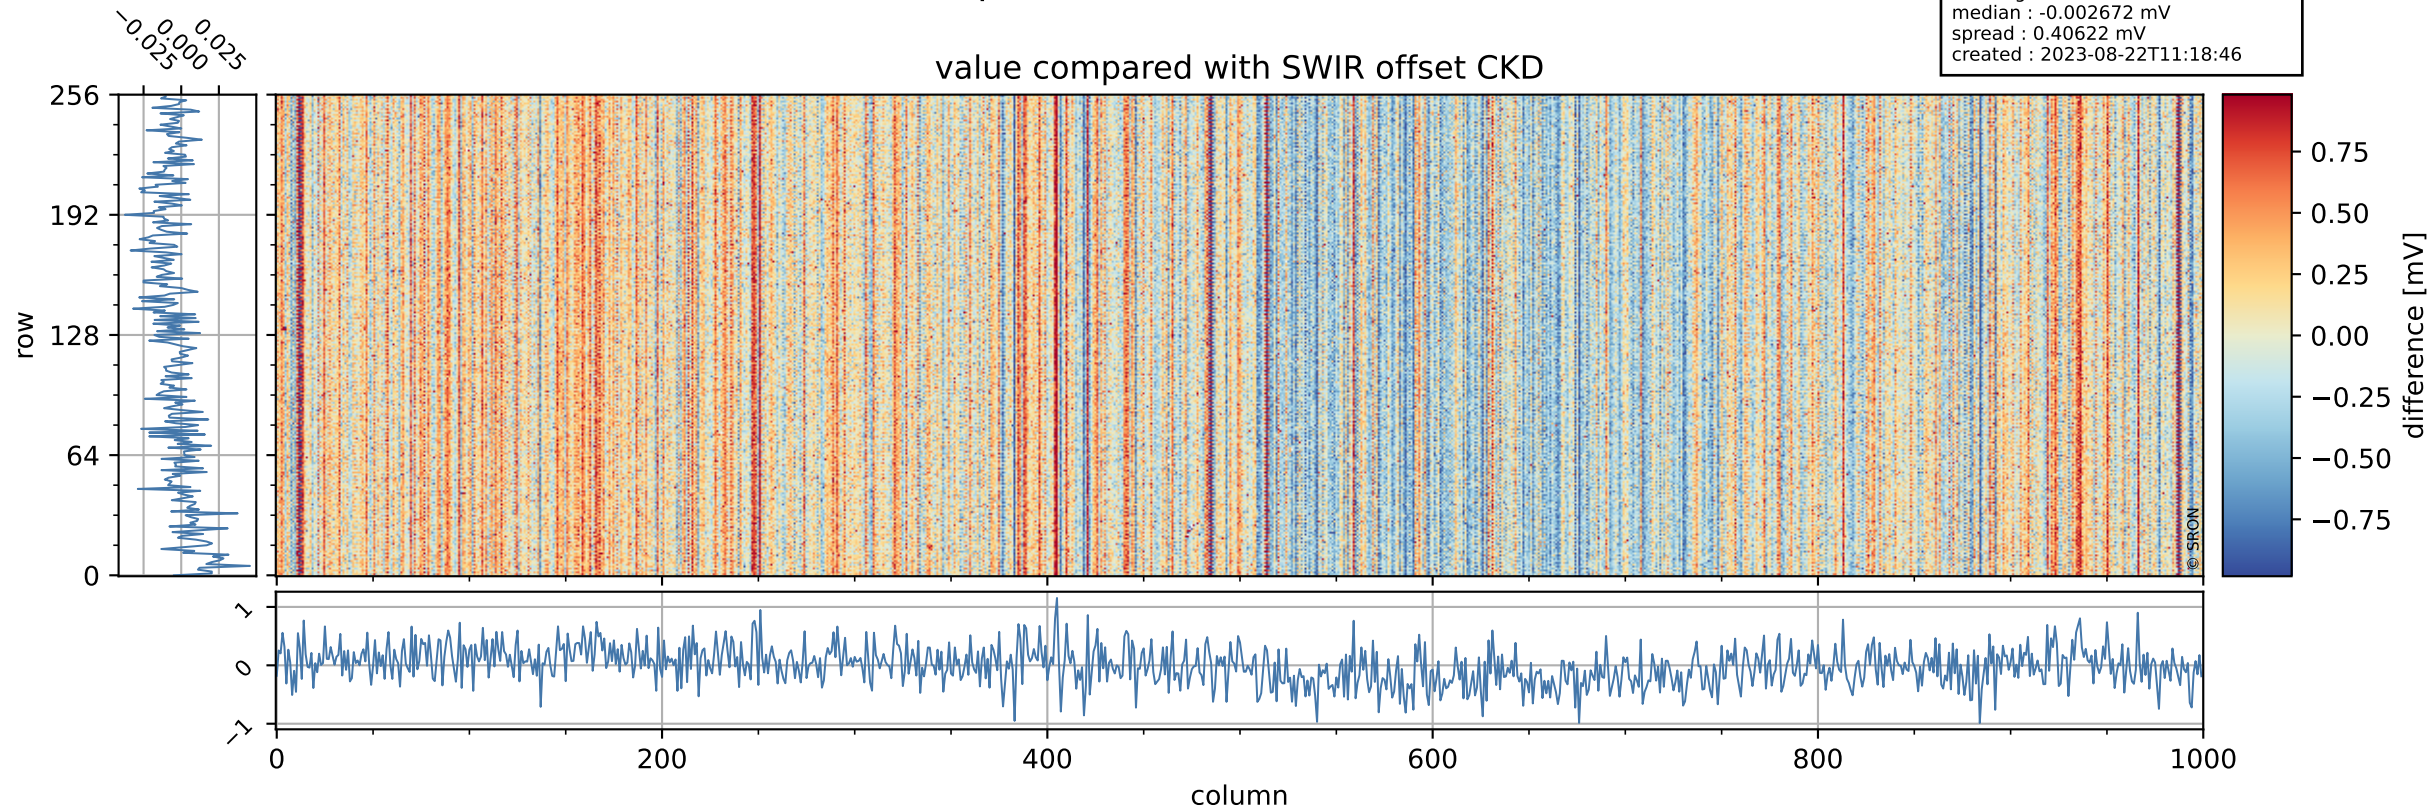

Tropomi SWIR offset (beta nominal)

orbits : 18 in [28387, 28432]
coverage : 2023-04-06 / 2023-04-09
median : 0.52601 V
spread : 0.03591 V
created : 2023-08-22T11:18:46

value detector map

Tropomi SWIR offset (beta nominal)

orbits : 18 in [28387, 28432]
coverage : 2023-04-06 / 2023-04-09
median : 32.836 μV
spread : 16.372 μV
created : 2023-08-22T11:18:46

Tropomi SWIR offset (beta nominal)

orbits : 18 in [28387, 28432]
coverage : 2023-04-06 / 2023-04-09
median : -0.002672 mV
spread : 0.40622 mV
created : 2023-08-22T11:18:46

value compared with SWIR offset CKD

Tropomi SWIR offset (beta nominal) ground-tracks of Sentinel-5P

orbits : 18 in [28387, 28432]
coverage : 2023-04-06 / 2023-04-09
created : 2023-08-22T11:18:47

Tropomi SWIR offset (beta nominal)

orbits : [1867, 28432]
coverage : 2018-02-20 / 2023-04-09
created : 2023-08-22T11:18:47

trend of detector median & temperatures