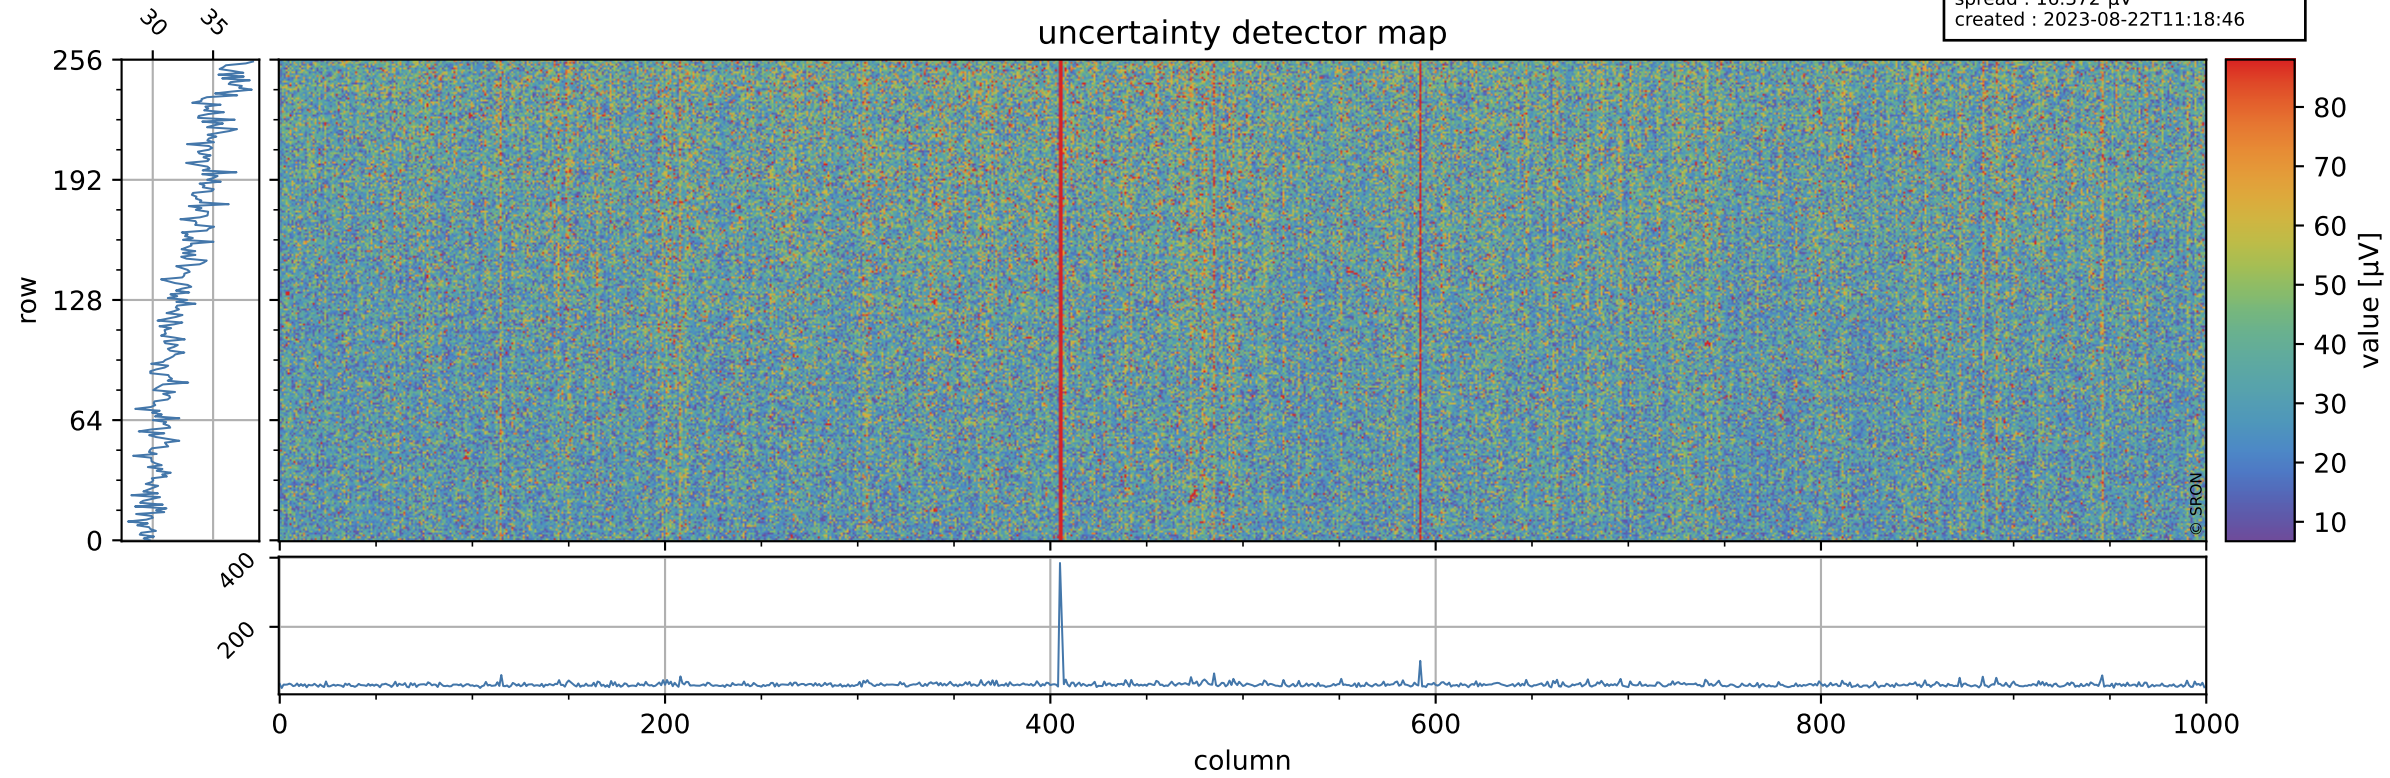

Tropomi SWIR offset (beta nominal)

orbits : 18 in [28387, 28432]
coverage : 2023-04-06 / 2023-04-09
median : 0.52601 V
spread : 0.03591 V
created : 2023-08-22T11:18:46

value detector map

Tropomi SWIR offset (beta nominal)

orbits : 18 in [28387, 28432]
coverage : 2023-04-06 / 2023-04-09
median : 32.836 μV
spread : 16.372 μV
created : 2023-08-22T11:18:46

Tropomi SWIR offset (beta nominal)

orbits : 18 in [28387, 28432]
coverage : 2023-04-06 / 2023-04-09
median : -0.002672 mV
spread : 0.40622 mV
created : 2023-08-22T11:18:46

value compared with SWIR offset CKD

Tropomi SWIR offset (beta nominal) ground-tracks of Sentinel-5P

orbits : 18 in [28387, 28432]
coverage : 2023-04-06 / 2023-04-09
created : 2023-08-22T11:18:47

Tropomi SWIR offset (beta nominal)

orbits : [1867, 28432]
coverage : 2018-02-20 / 2023-04-09
created : 2023-08-22T11:18:47

trend of detector median & temperatures