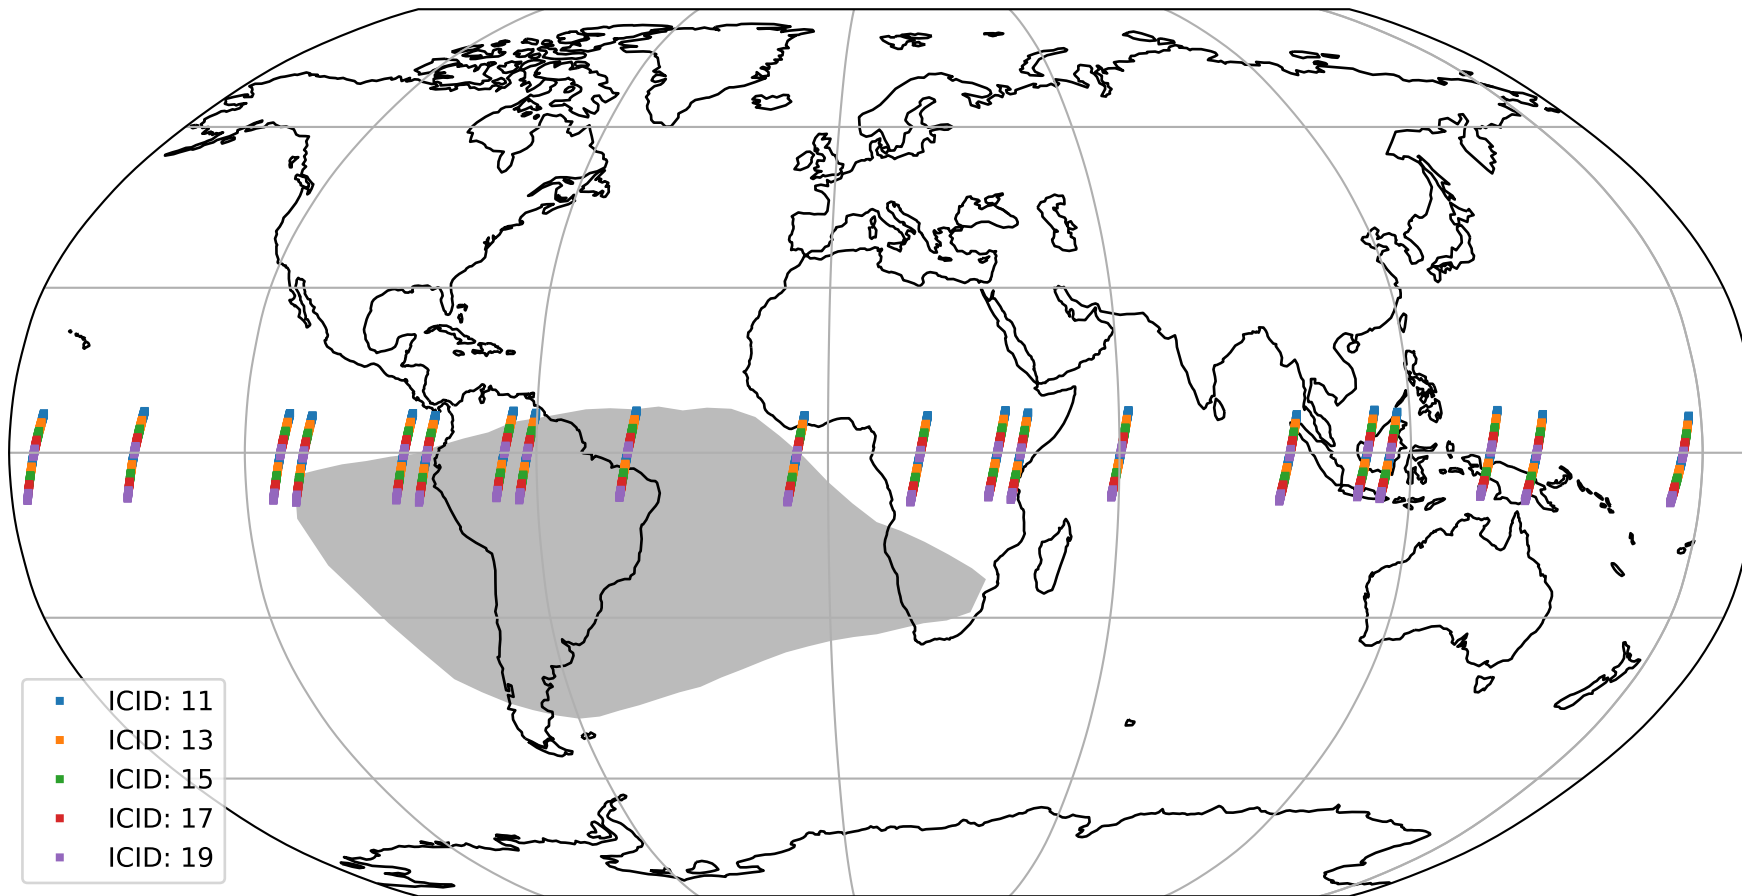

Tropomi SWIR offset (beta nominal)

orbits : 20 in [28432, 28477]
coverage : 2023-04-09 / 2023-04-12
median : 0.52601 V
spread : 0.035909 V
created : 2023-08-22T11:18:48

value detector map

Tropomi SWIR offset (beta nominal)

orbits : 20 in [28432, 28477]
coverage : 2023-04-09 / 2023-04-12
median : 31.192 μV
spread : 15.595 μV
created : 2023-08-22T11:18:48

Tropomi SWIR offset (beta nominal)

orbits : 20 in [28432, 28477]
coverage : 2023-04-09 / 2023-04-12
median : -0.0040651 mV
spread : 0.40393 mV
created : 2023-08-22T11:18:49

value compared with SWIR offset CKD

Tropomi SWIR offset (beta nominal) ground-tracks of Sentinel-5P

orbits : 20 in [28432, 28477]
coverage : 2023-04-09 / 2023-04-12
created : 2023-08-22T11:18:49

Tropomi SWIR offset (beta nominal)

orbits : [1867, 28477]
coverage : 2018-02-20 / 2023-04-12
created : 2023-08-22T11:18:49

trend of detector median & temperatures