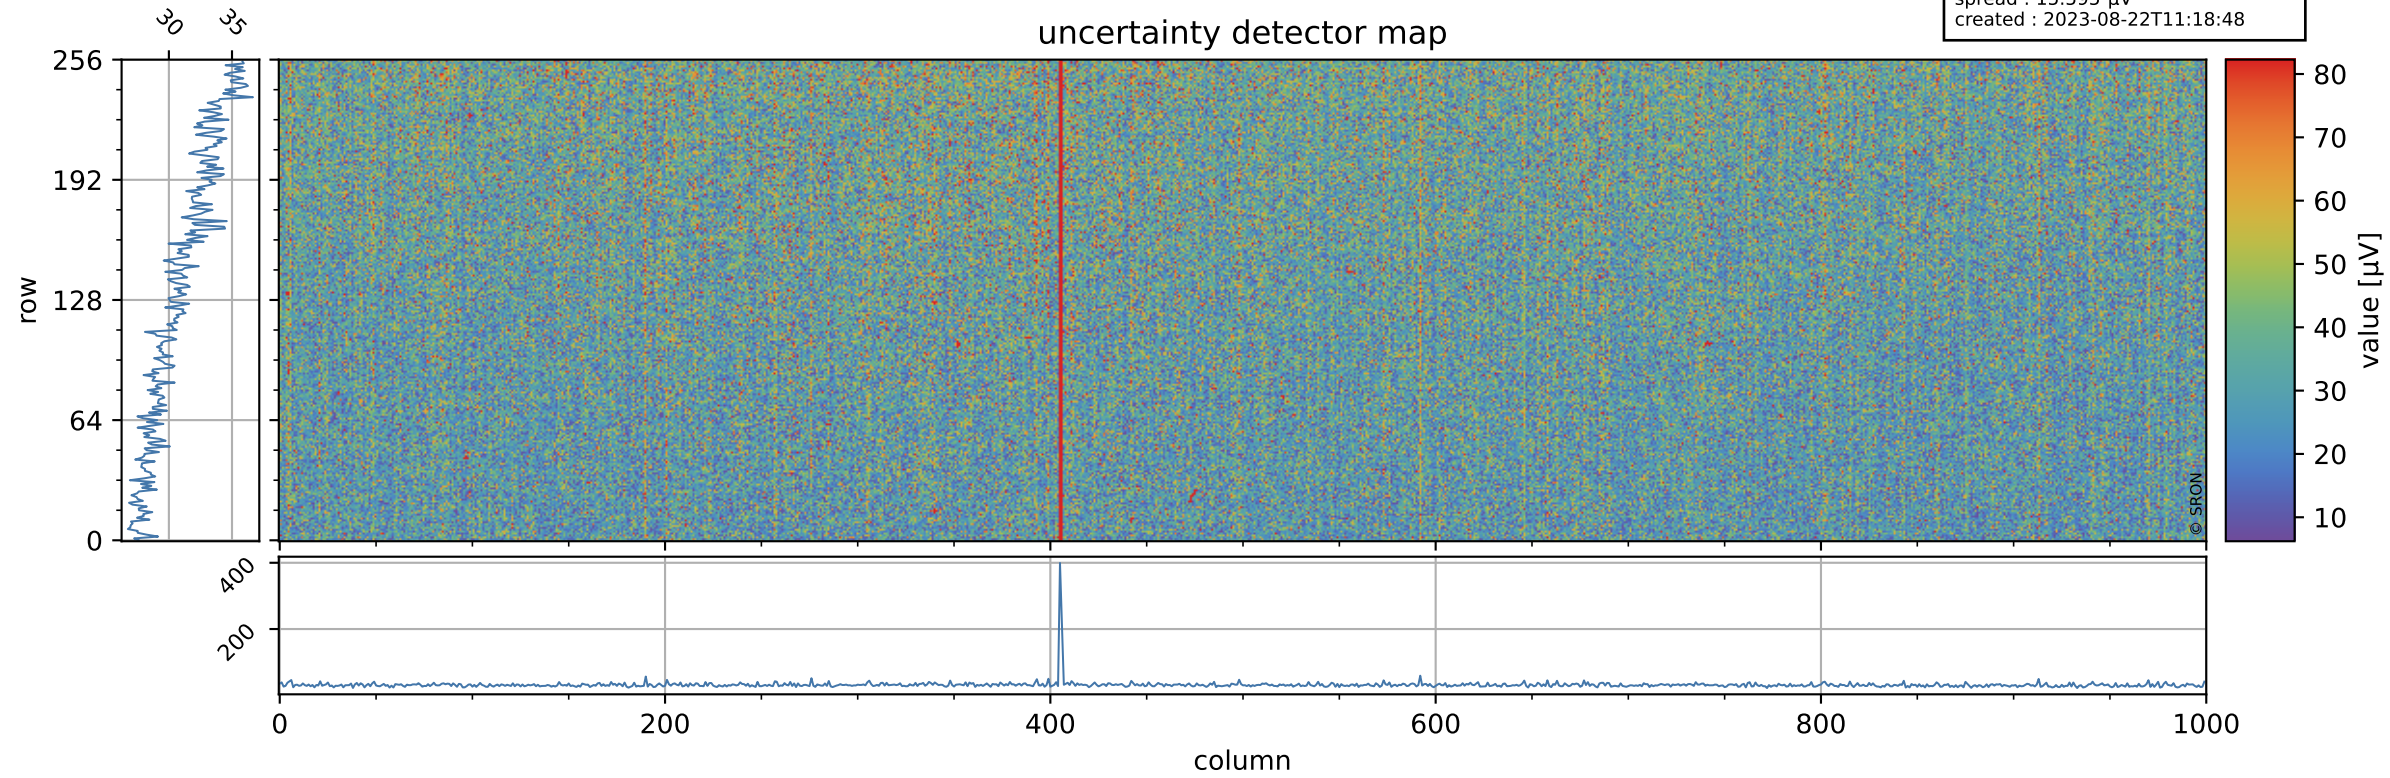

Tropomi SWIR offset (beta nominal)

orbits : 20 in [28432, 28477]
coverage : 2023-04-09 / 2023-04-12
median : 0.52601 V
spread : 0.035909 V
created : 2023-08-22T11:18:48

value detector map

Tropomi SWIR offset (beta nominal)

orbits : 20 in [28432, 28477]
coverage : 2023-04-09 / 2023-04-12
median : 31.192 μV
spread : 15.595 μV
created : 2023-08-22T11:18:48

Tropomi SWIR offset (beta nominal)

orbits : 20 in [28432, 28477]
coverage : 2023-04-09 / 2023-04-12
median : -0.0040651 mV
spread : 0.40393 mV
created : 2023-08-22T11:18:49

value compared with SWIR offset CKD

Tropomi SWIR offset (beta nominal) ground-tracks of Sentinel-5P

orbits : 20 in [28432, 28477]
coverage : 2023-04-09 / 2023-04-12
created : 2023-08-22T11:18:49

Tropomi SWIR offset (beta nominal)

orbits : [1867, 28477]
coverage : 2018-02-20 / 2023-04-12
created : 2023-08-22T11:18:49

trend of detector median & temperatures