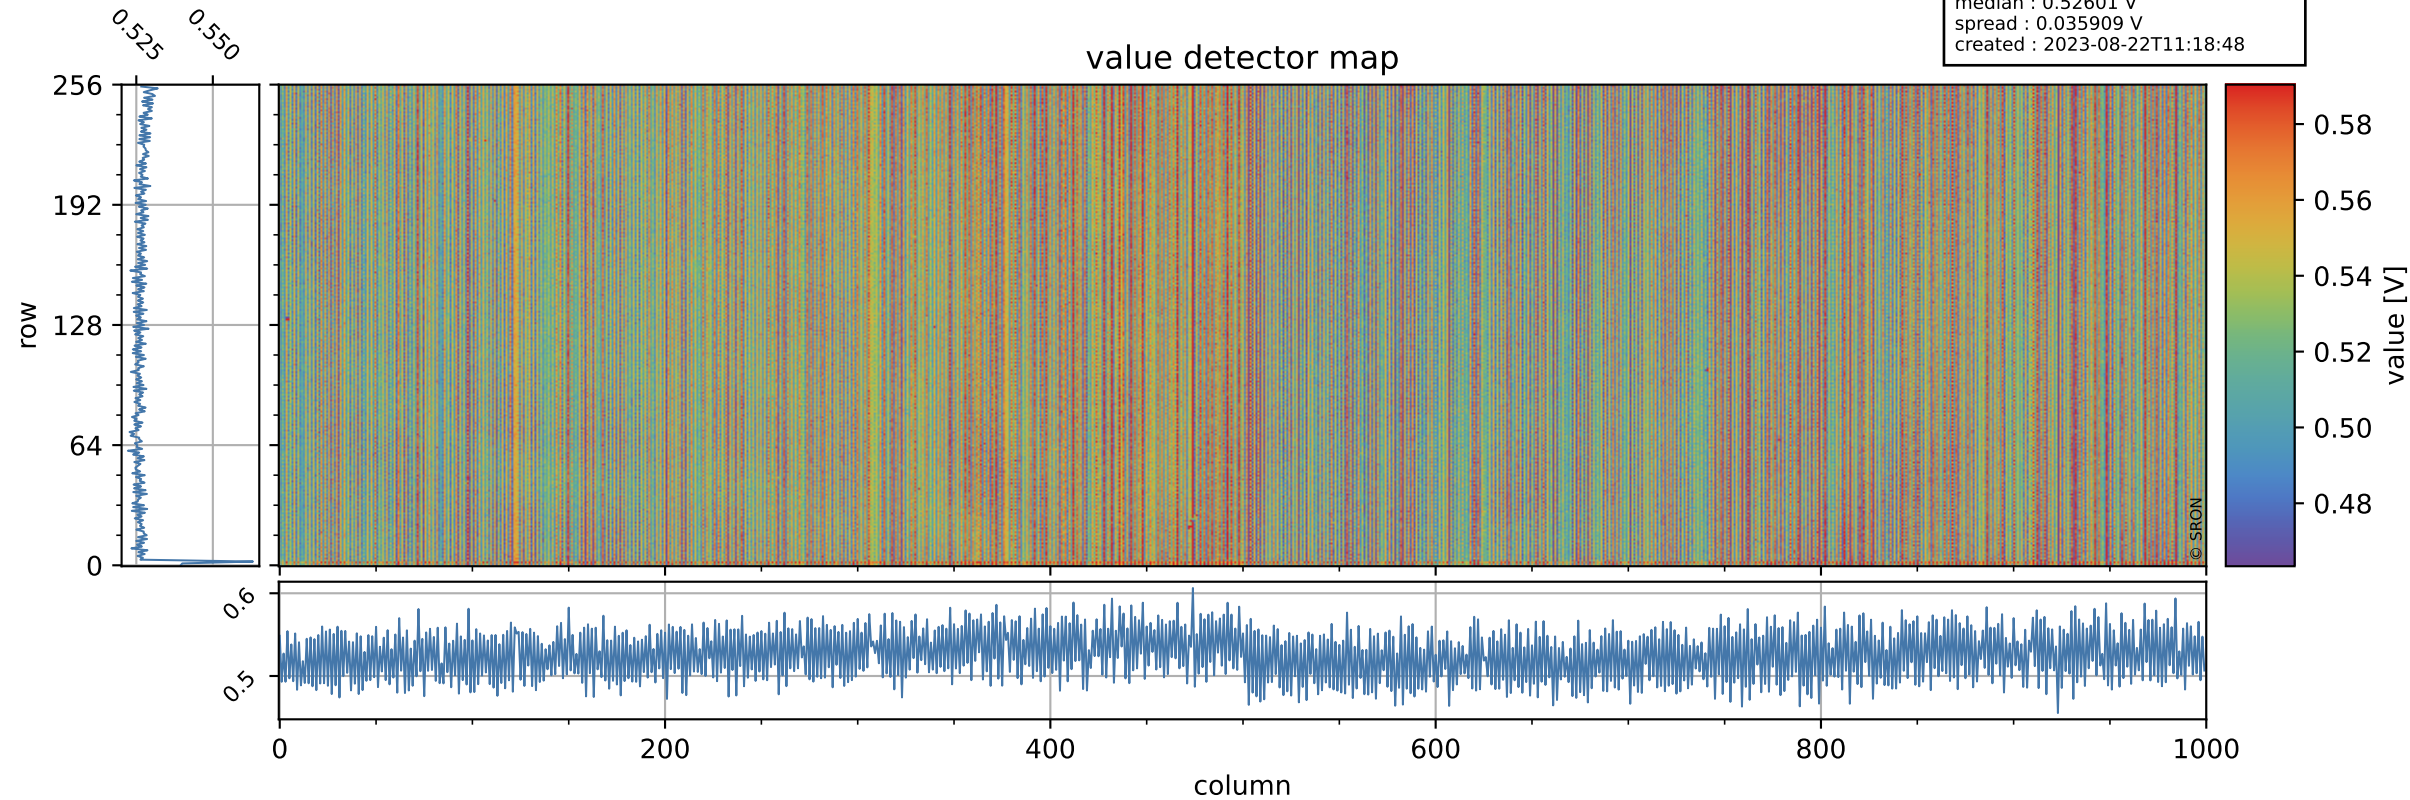

Tropomi SWIR offset (beta nominal)

orbits : 20 in [28432, 28477]
coverage : 2023-04-09 / 2023-04-12
median : 0.52601 V
spread : 0.035909 V
created : 2023-08-22T11:18:48

value detector map

Tropomi SWIR offset (beta nominal)

orbits : 20 in [28432, 28477]
coverage : 2023-04-09 / 2023-04-12
median : 31.192 μV
spread : 15.595 μV
created : 2023-08-22T11:18:48

Tropomi SWIR offset (beta nominal)

orbits : 20 in [28432, 28477]
coverage : 2023-04-09 / 2023-04-12
median : -0.0040651 mV
spread : 0.40393 mV
created : 2023-08-22T11:18:49

value compared with SWIR offset CKD

Tropomi SWIR offset (beta nominal) ground-tracks of Sentinel-5P

orbits : 20 in [28432, 28477]
coverage : 2023-04-09 / 2023-04-12
created : 2023-08-22T11:18:49

Tropomi SWIR offset (beta nominal)

orbits : [1867, 28477]
coverage : 2018-02-20 / 2023-04-12
created : 2023-08-22T11:18:49

trend of detector median & temperatures