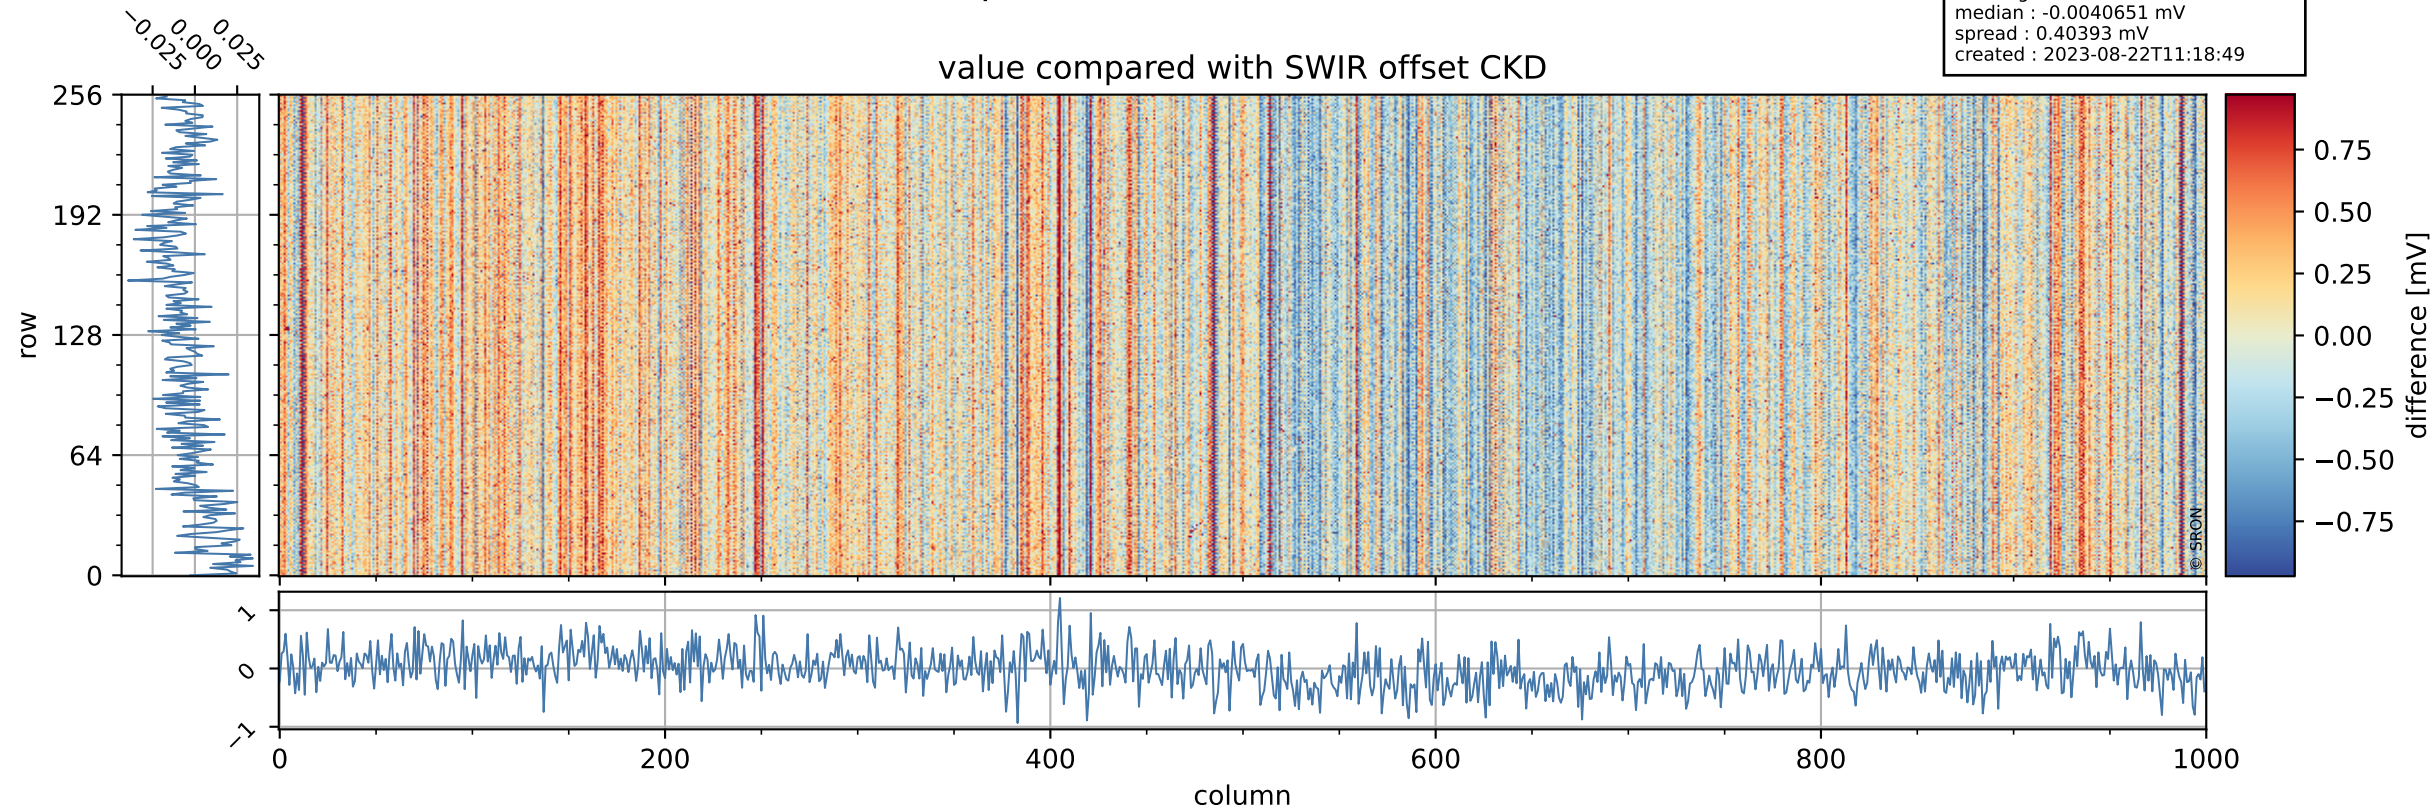

Tropomi SWIR offset (beta nominal)

orbits : 20 in [28432, 28477]
coverage : 2023-04-09 / 2023-04-12
median : 0.52601 V
spread : 0.035909 V
created : 2023-08-22T11:18:48

value detector map

Tropomi SWIR offset (beta nominal)

orbits : 20 in [28432, 28477]
coverage : 2023-04-09 / 2023-04-12
median : 31.192 μV
spread : 15.595 μV
created : 2023-08-22T11:18:48

Tropomi SWIR offset (beta nominal)

orbits : 20 in [28432, 28477]
coverage : 2023-04-09 / 2023-04-12
median : -0.0040651 mV
spread : 0.40393 mV
created : 2023-08-22T11:18:49

value compared with SWIR offset CKD

Tropomi SWIR offset (beta nominal) ground-tracks of Sentinel-5P

orbits : 20 in [28432, 28477]
coverage : 2023-04-09 / 2023-04-12
created : 2023-08-22T11:18:49

Tropomi SWIR offset (beta nominal)

orbits : [1867, 28477]
coverage : 2018-02-20 / 2023-04-12
created : 2023-08-22T11:18:49

trend of detector median & temperatures