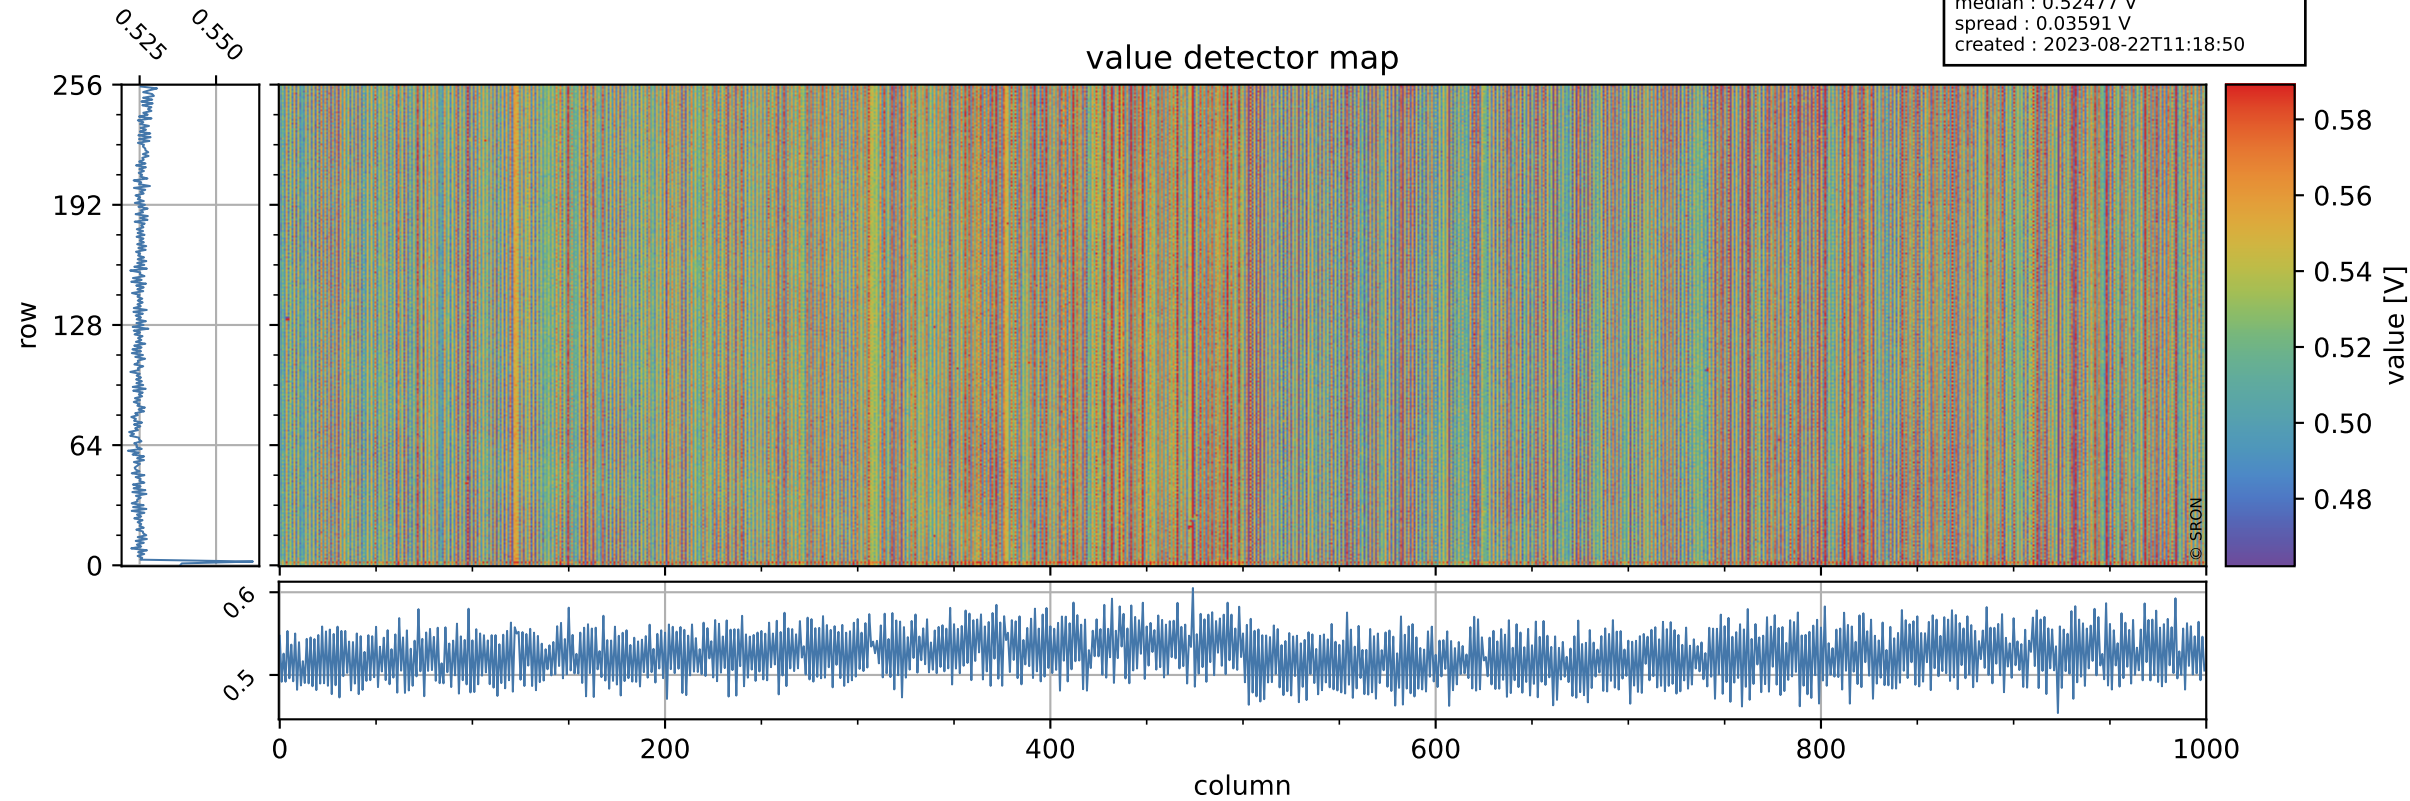

Tropomi SWIR offset (beta nominal)

orbits : 19 in [28477, 28522]
coverage : 2023-04-12 / 2023-04-15
median : 0.52477 V
spread : 0.03591 V
created : 2023-08-22T11:18:50

value detector map

Tropomi SWIR offset (beta nominal)

orbits : 19 in [28477, 28522]
coverage : 2023-04-12 / 2023-04-15
median : 38.991 μV
spread : 16.821 μV
created : 2023-08-22T11:18:50

Tropomi SWIR offset (beta nominal)

orbits : 19 in [28477, 28522]
coverage : 2023-04-12 / 2023-04-15
median : -1.2431 mV
spread : 0.39995 mV
created : 2023-08-22T11:18:51

value compared with SWIR offset CKD

Tropomi SWIR offset (beta nominal) ground-tracks of Sentinel-5P

orbits : 19 in [28477, 28522]
coverage : 2023-04-12 / 2023-04-15
created : 2023-08-22T11:18:51

Tropomi SWIR offset (beta nominal)

orbits : [1867, 28477]
coverage : 2018-02-20 / 2023-04-12
created : 2023-08-22T11:18:51

trend of detector median & temperatures