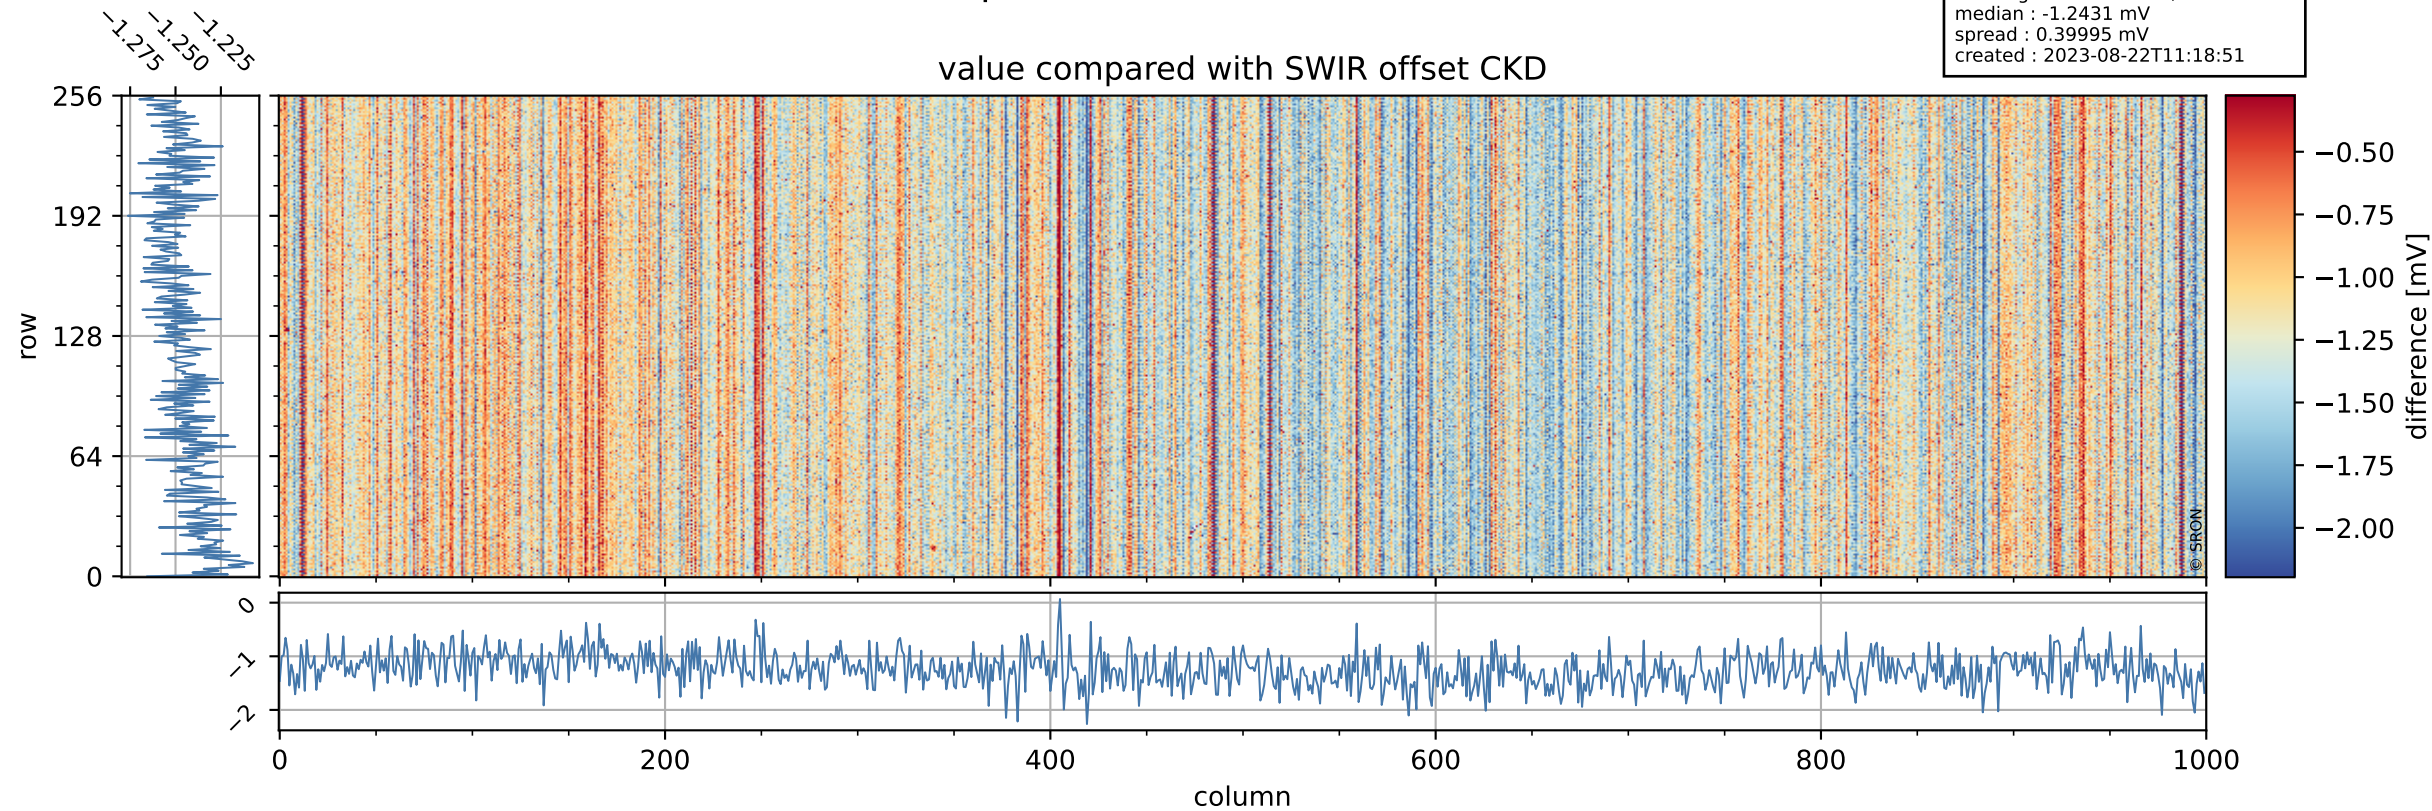

Tropomi SWIR offset (beta nominal)

orbits : 19 in [28477, 28522]
coverage : 2023-04-12 / 2023-04-15
median : 0.52477 V
spread : 0.03591 V
created : 2023-08-22T11:18:50

value detector map

Tropomi SWIR offset (beta nominal)

orbits : 19 in [28477, 28522]
coverage : 2023-04-12 / 2023-04-15
median : 38.991 μV
spread : 16.821 μV
created : 2023-08-22T11:18:50

Tropomi SWIR offset (beta nominal)

orbits : 19 in [28477, 28522]
coverage : 2023-04-12 / 2023-04-15
median : -1.2431 mV
spread : 0.39995 mV
created : 2023-08-22T11:18:51

value compared with SWIR offset CKD

Tropomi SWIR offset (beta nominal) ground-tracks of Sentinel-5P

orbits : 19 in [28477, 28522]
coverage : 2023-04-12 / 2023-04-15
created : 2023-08-22T11:18:51

Tropomi SWIR offset (beta nominal)

orbits : [1867, 28477]
coverage : 2018-02-20 / 2023-04-12
created : 2023-08-22T11:18:51

trend of detector median & temperatures