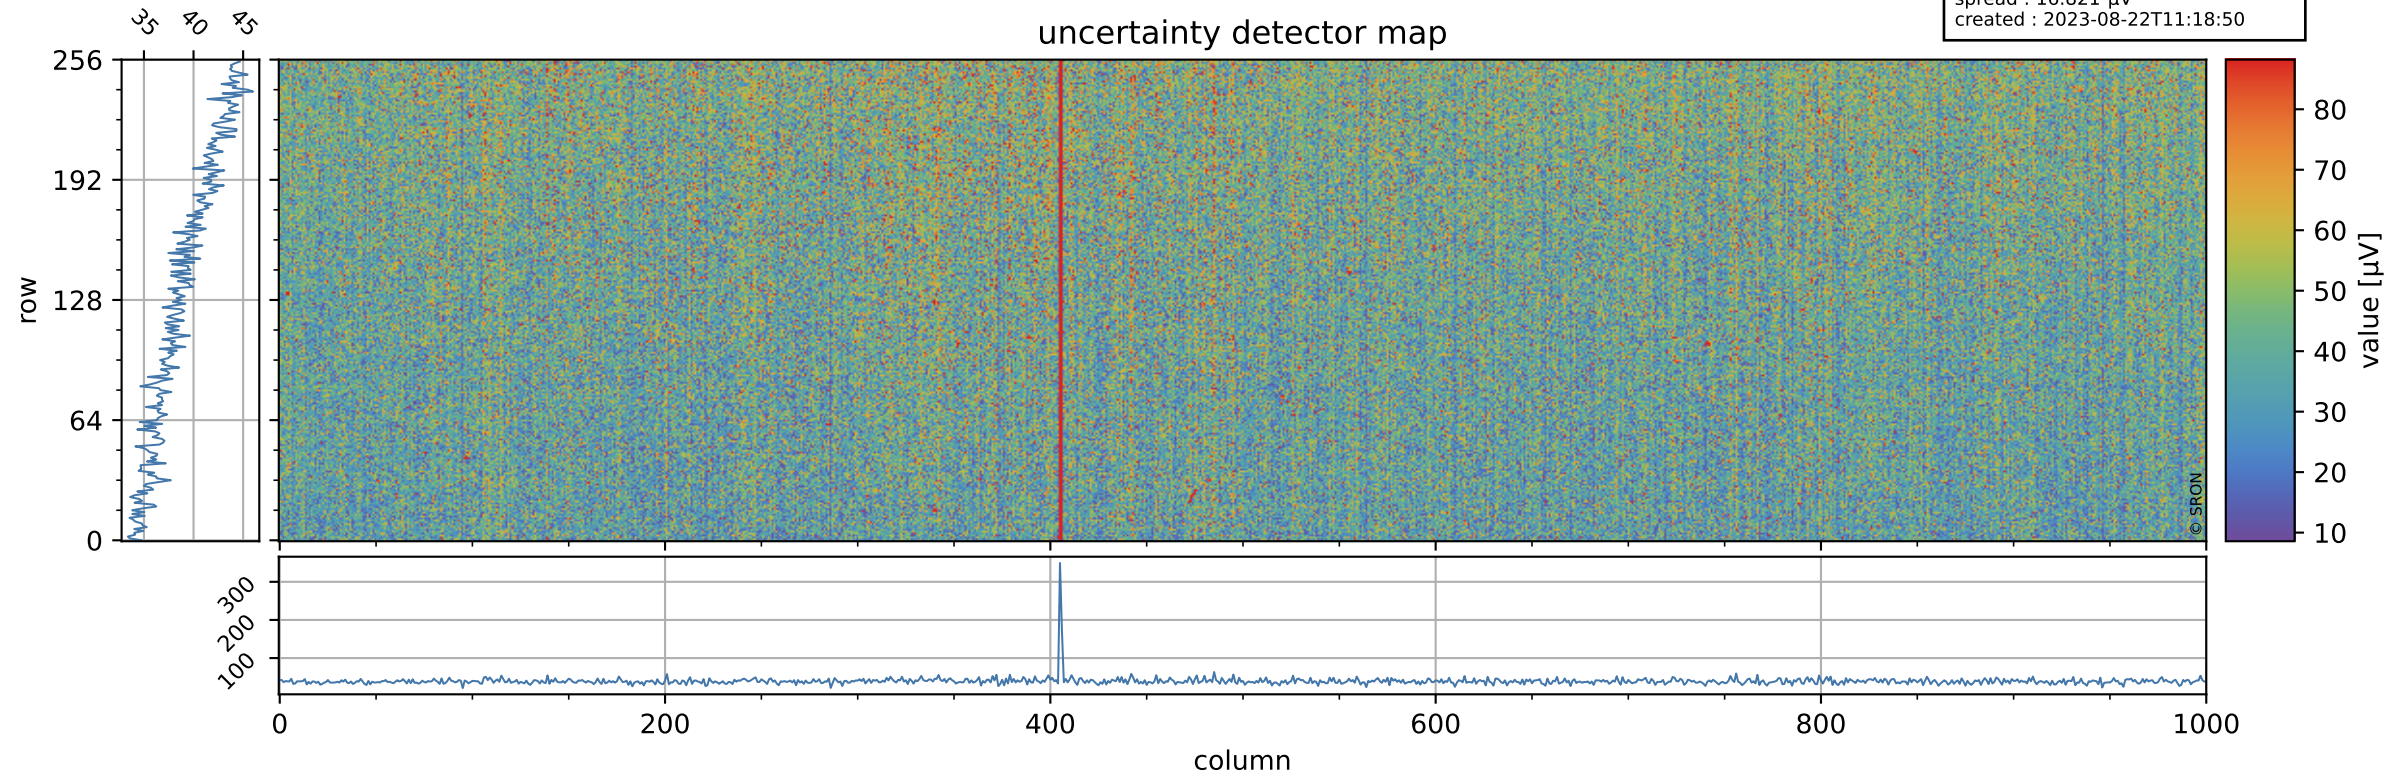

Tropomi SWIR offset (beta nominal)

orbits : 19 in [28477, 28522]
coverage : 2023-04-12 / 2023-04-15
median : 0.52477 V
spread : 0.03591 V
created : 2023-08-22T11:18:50

value detector map

Tropomi SWIR offset (beta nominal)

orbits : 19 in [28477, 28522]
coverage : 2023-04-12 / 2023-04-15
median : 38.991 μV
spread : 16.821 μV
created : 2023-08-22T11:18:50

Tropomi SWIR offset (beta nominal)

orbits : 19 in [28477, 28522]
coverage : 2023-04-12 / 2023-04-15
median : -1.2431 mV
spread : 0.39995 mV
created : 2023-08-22T11:18:51

value compared with SWIR offset CKD

Tropomi SWIR offset (beta nominal) ground-tracks of Sentinel-5P

orbits : 19 in [28477, 28522]
coverage : 2023-04-12 / 2023-04-15
created : 2023-08-22T11:18:51

Tropomi SWIR offset (beta nominal)

orbits : [1867, 28477]
coverage : 2018-02-20 / 2023-04-12
created : 2023-08-22T11:18:51

trend of detector median & temperatures