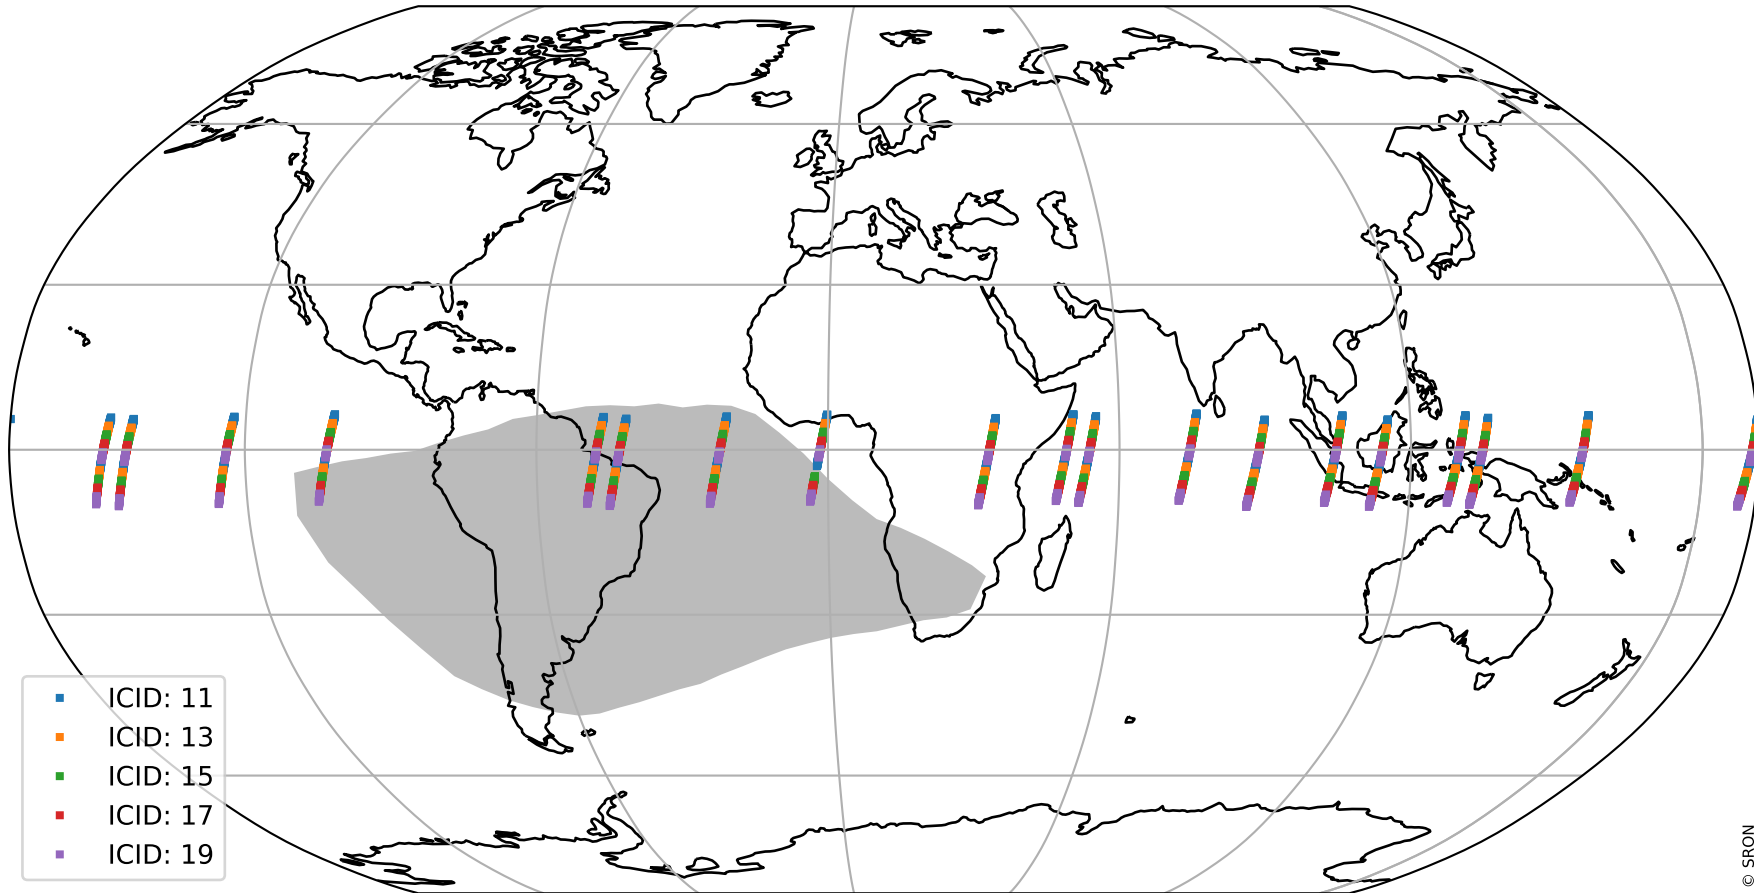

Tropomi SWIR offset (beta nominal)

orbits : 19 in [28477, 28522]
coverage : 2023-04-12 / 2023-04-15
median : 0.52477 V
spread : 0.03591 V
created : 2023-08-22T11:18:50

value detector map

Tropomi SWIR offset (beta nominal)

orbits : 19 in [28477, 28522]
coverage : 2023-04-12 / 2023-04-15
median : 38.991 μV
spread : 16.821 μV
created : 2023-08-22T11:18:50

Tropomi SWIR offset (beta nominal)

orbits : 19 in [28477, 28522]
coverage : 2023-04-12 / 2023-04-15
median : -1.2431 mV
spread : 0.39995 mV
created : 2023-08-22T11:18:51

value compared with SWIR offset CKD

Tropomi SWIR offset (beta nominal) ground-tracks of Sentinel-5P

orbits : 19 in [28477, 28522]
coverage : 2023-04-12 / 2023-04-15
created : 2023-08-22T11:18:51

Tropomi SWIR offset (beta nominal)

orbits : [1867, 28477]
coverage : 2018-02-20 / 2023-04-12
created : 2023-08-22T11:18:51

trend of detector median & temperatures