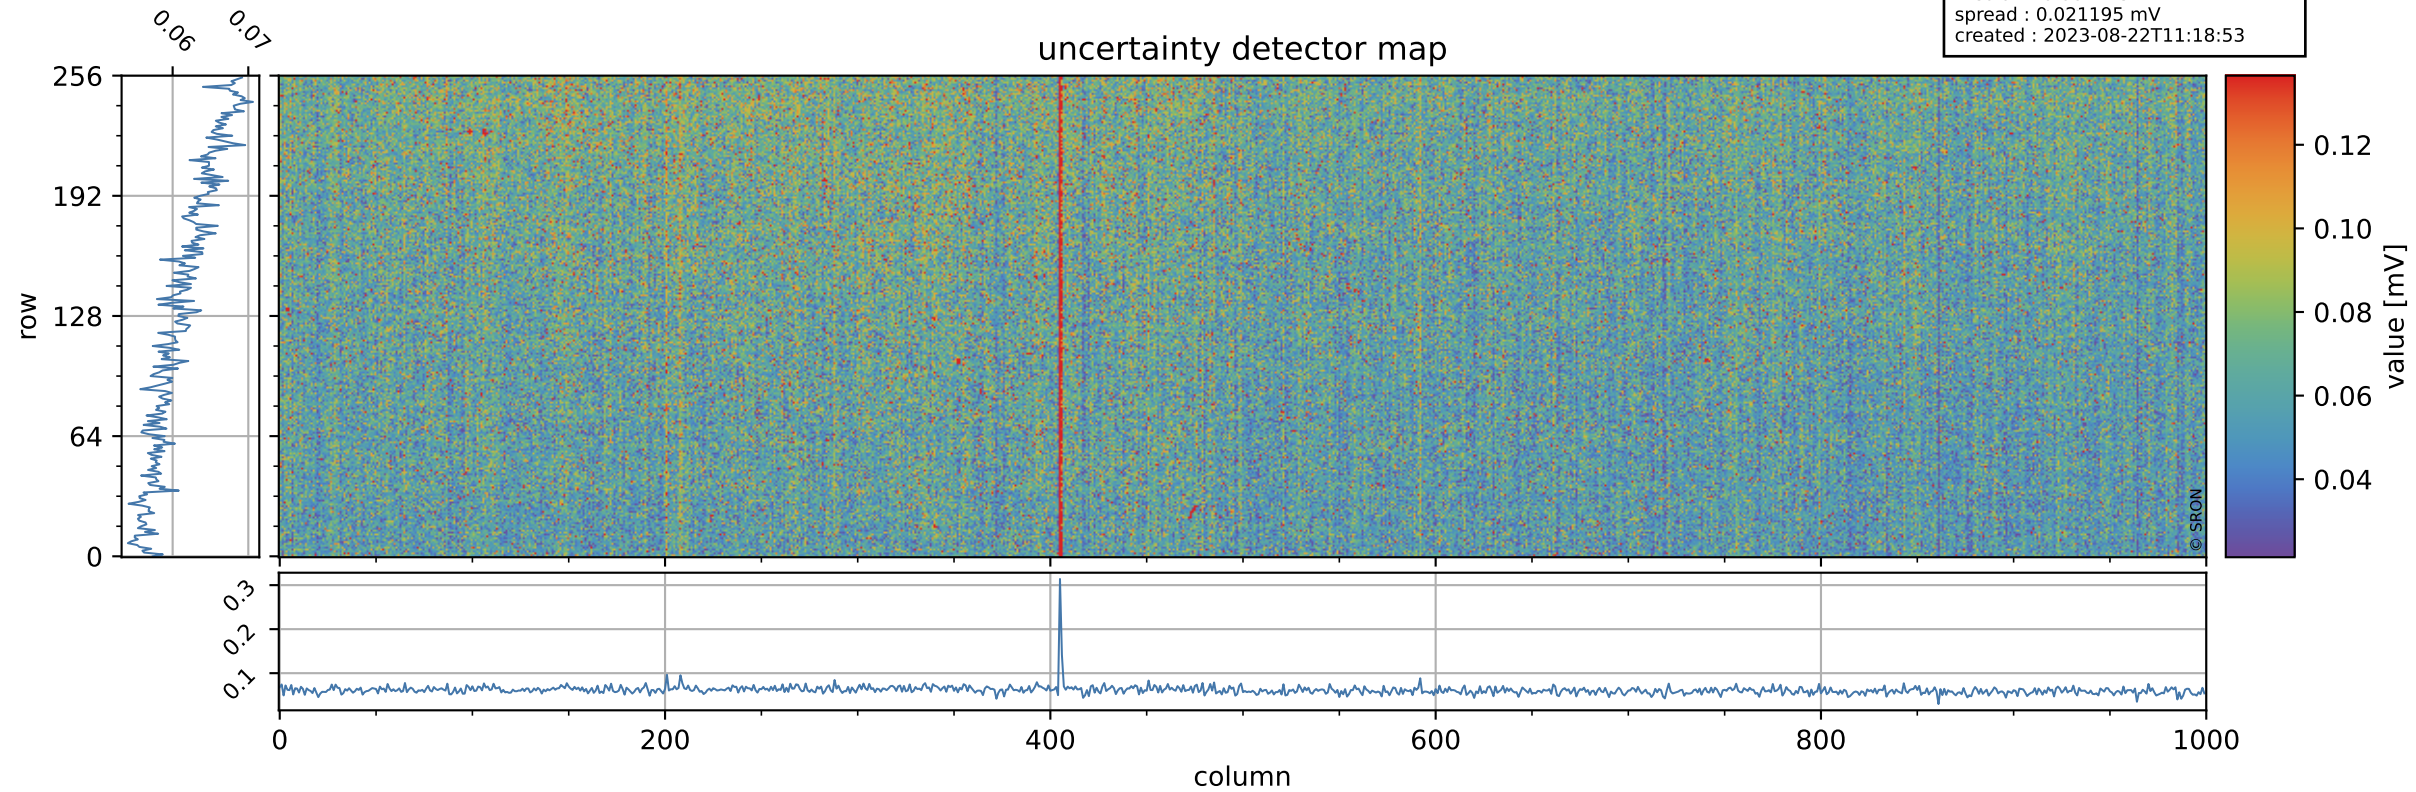

# Tropomi SWIR offset (beta nominal)

orbits : 20 in [28522, 28567]  
coverage : 2023-04-15 / 2023-04-18  
median : 0.52427 V  
spread : 0.035921 V  
created : 2023-08-22T11:18:52

## value detector map

# Tropomi SWIR offset (beta nominal)

orbits : 20 in [28522, 28567]  
coverage : 2023-04-15 / 2023-04-18  
median : 0.061223 mV  
spread : 0.021195 mV  
created : 2023-08-22T11:18:53

# Tropomi SWIR offset (beta nominal) ground-tracks of Sentinel-5P

orbits : 20 in [28522, 28567]  
coverage : 2023-04-15 / 2023-04-18  
created : 2023-08-22T11:18:53