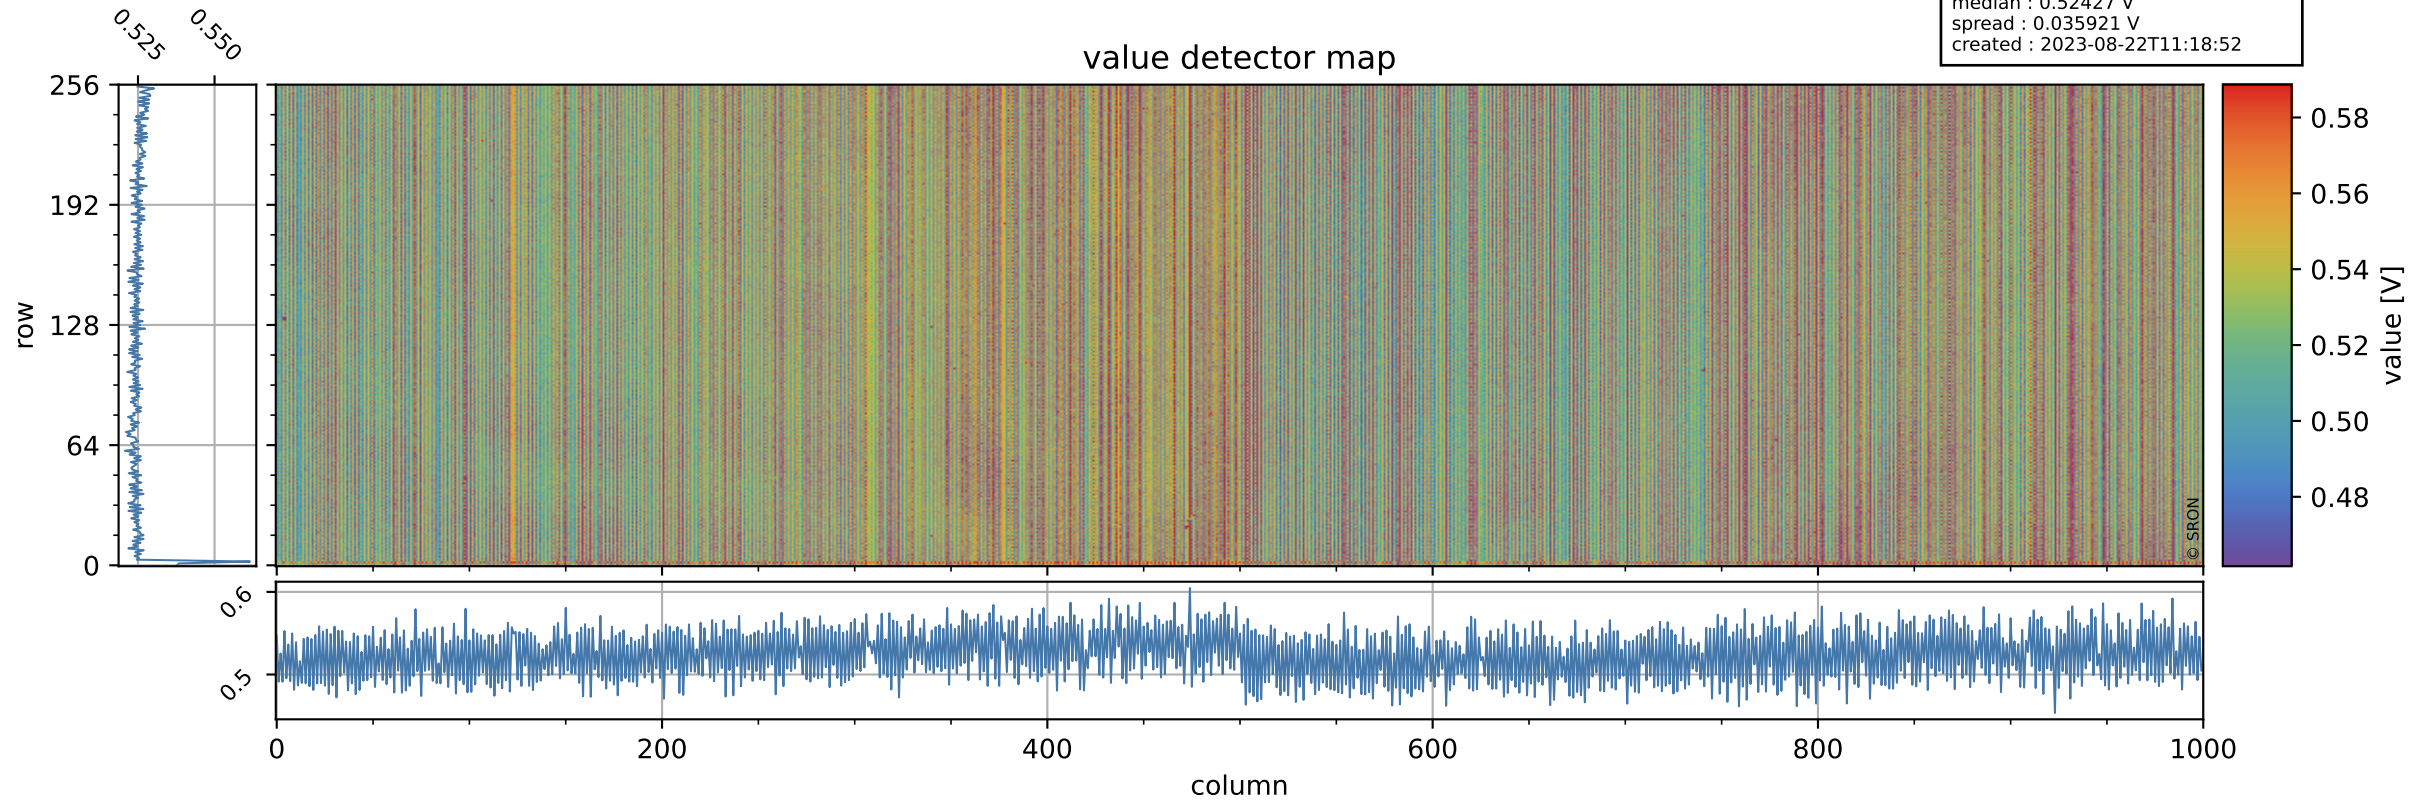

# Tropomi SWIR offset (beta nominal)

orbits : 20 in [28522, 28567]  
coverage : 2023-04-15 / 2023-04-18  
median : 0.52427 V  
spread : 0.035921 V  
created : 2023-08-22T11:18:52

## value detector map

# Tropomi SWIR offset (beta nominal)

orbits : 20 in [28522, 28567]  
coverage : 2023-04-15 / 2023-04-18  
median : 0.061223 mV  
spread : 0.021195 mV  
created : 2023-08-22T11:18:53

# Tropomi SWIR offset (beta nominal) ground-tracks of Sentinel-5P

orbits : 20 in [28522, 28567]  
coverage : 2023-04-15 / 2023-04-18  
created : 2023-08-22T11:18:53