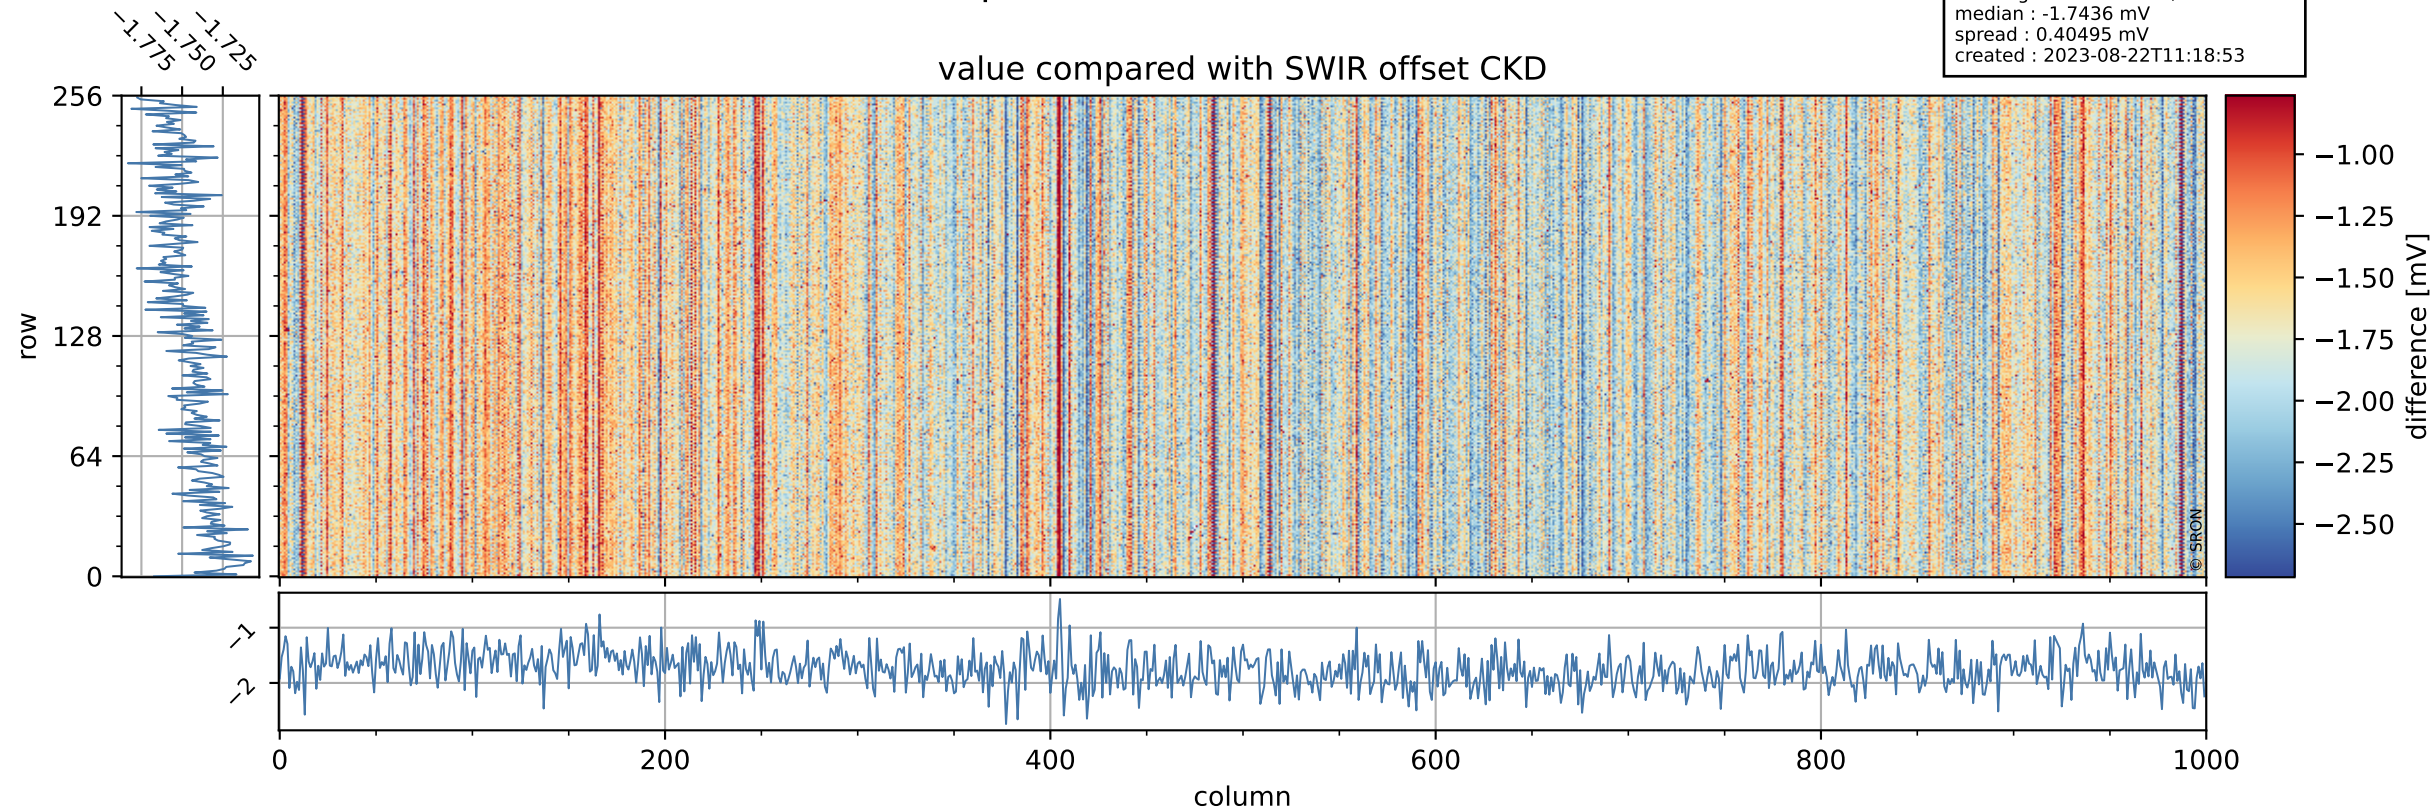

## value detector map

# Tropomi SWIR offset (beta nominal)

orbits : 20 in [28522, 28567]  
coverage : 2023-04-15 / 2023-04-18  
median : 0.061223 mV  
spread : 0.021195 mV  
created : 2023-08-22T11:18:53

# Tropomi SWIR offset (beta nominal)

orbits : 20 in [28522, 28567]  
coverage : 2023-04-15 / 2023-04-18  
median : -1.7436 mV  
spread : 0.40495 mV  
created : 2023-08-22T11:18:53

value compared with SWIR offset CKD

# Tropomi SWIR offset (beta nominal) ground-tracks of Sentinel-5P

orbits : 20 in [28522, 28567]  
coverage : 2023-04-15 / 2023-04-18  
created : 2023-08-22T11:18:53