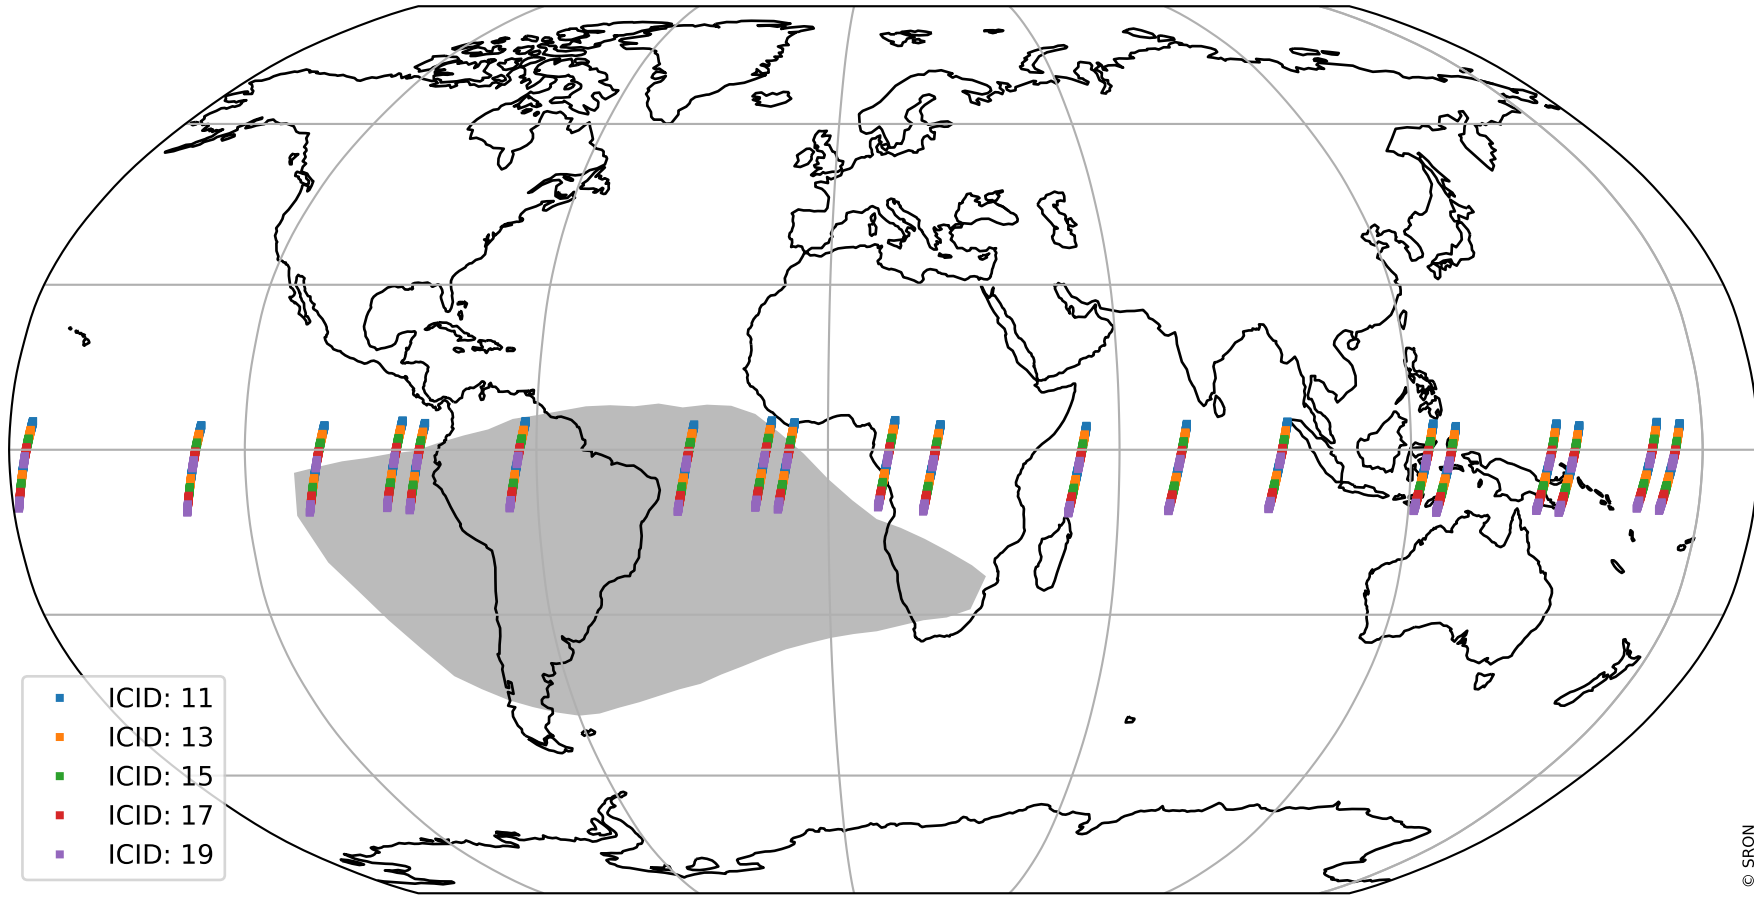

# Tropomi SWIR offset (beta nominal)

orbits : 20 in [28522, 28567]  
coverage : 2023-04-15 / 2023-04-18  
median : 0.061223 mV  
spread : 0.021195 mV  
created : 2023-08-22T11:18:53

# Tropomi SWIR offset (beta nominal)

orbits : 20 in [28522, 28567]  
coverage : 2023-04-15 / 2023-04-18  
median : -1.7436 mV  
spread : 0.40495 mV  
created : 2023-08-22T11:18:53

value compared with SWIR offset CKD

# Tropomi SWIR offset (beta nominal) ground-tracks of Sentinel-5P

orbits : 20 in [28522, 28567]  
coverage : 2023-04-15 / 2023-04-18  
created : 2023-08-22T11:18:53

# Tropomi SWIR offset (beta nominal)

orbits : [1867, 28477]  
coverage : 2018-02-20 / 2023-04-12  
created : 2023-08-22T11:18:54