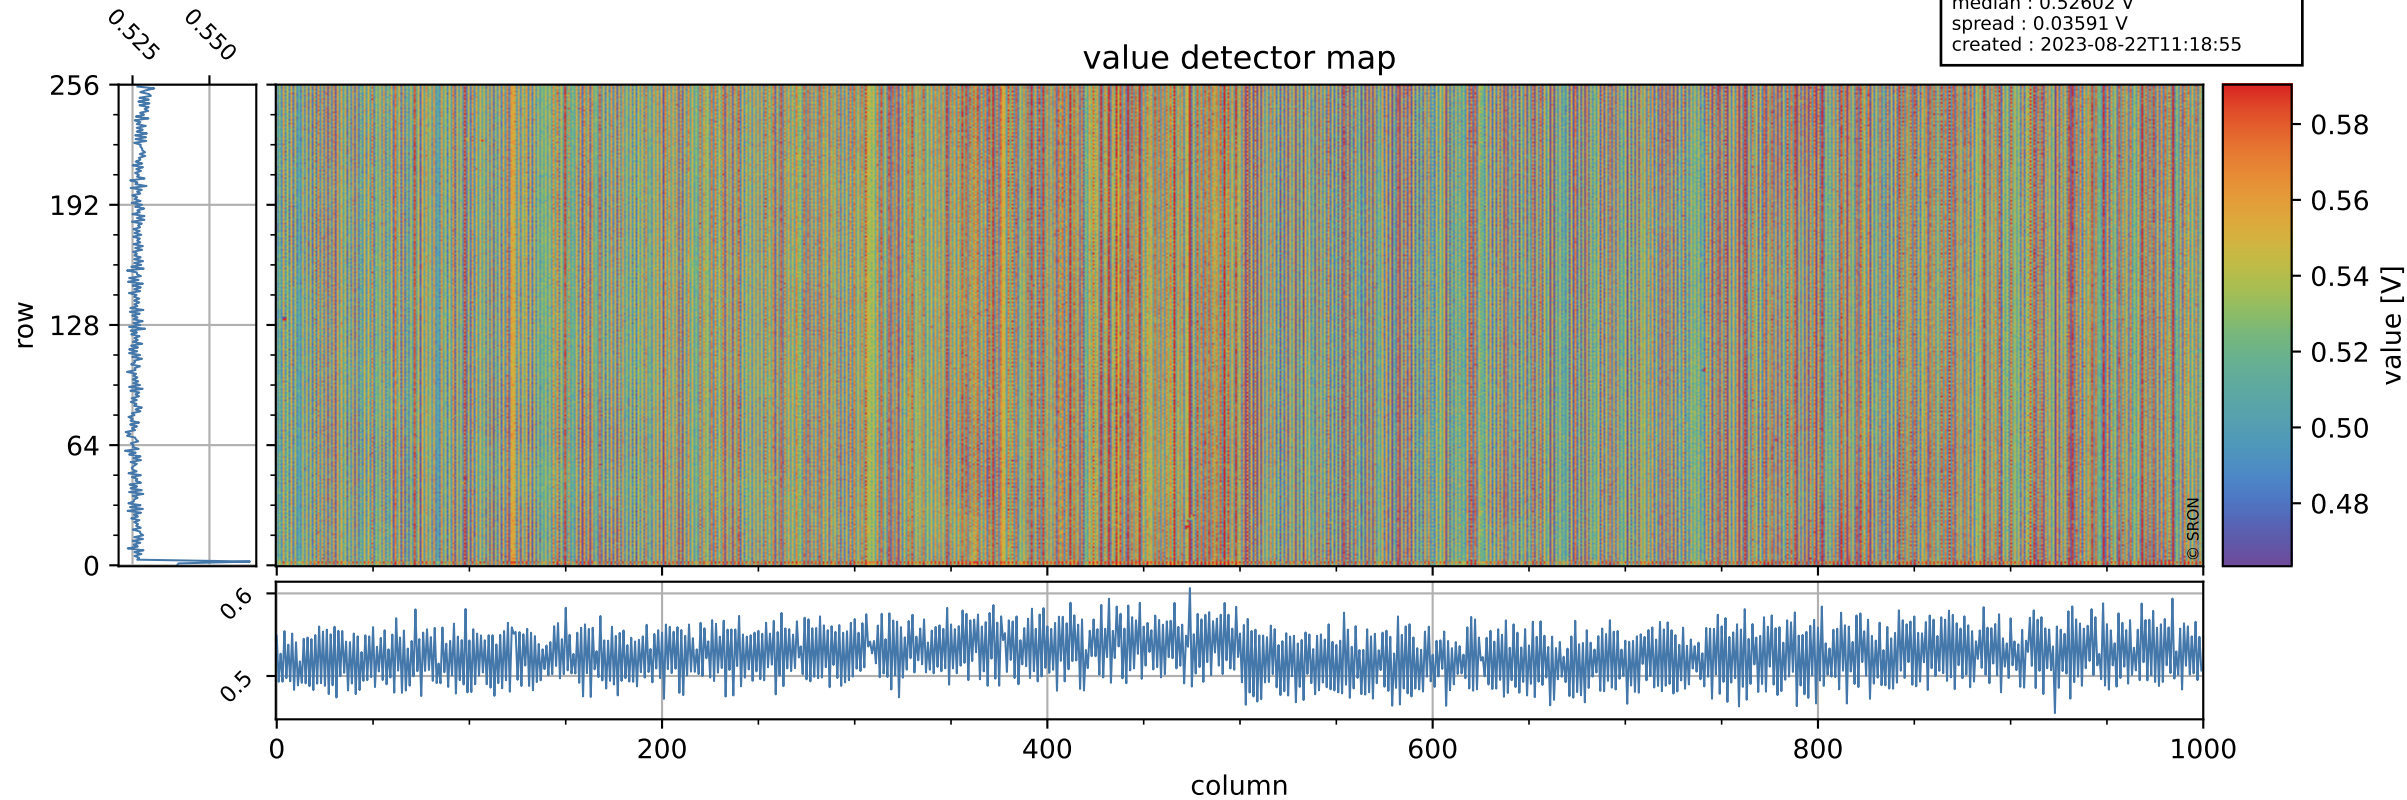

Tropomi SWIR offset (beta nominal)

orbits : 18 in [28567, 28612]
coverage : 2023-04-19 / 2023-04-22
median : 0.52602 V
spread : 0.03591 V
created : 2023-08-22T11:18:55

value detector map

Tropomi SWIR offset (beta nominal)

orbits : 18 in [28567, 28612]
coverage : 2023-04-19 / 2023-04-22
median : 30.576 μV
spread : 15.166 μV
created : 2023-08-22T11:18:55

Tropomi SWIR offset (beta nominal)

orbits : 18 in [28567, 28612]
coverage : 2023-04-19 / 2023-04-22
median : 0.0023398 mV
spread : 0.40049 mV
created : 2023-08-22T11:18:55

value compared with SWIR offset CKD

Tropomi SWIR offset (beta nominal) ground-tracks of Sentinel-5P

orbits : 18 in [28567, 28612]
coverage : 2023-04-19 / 2023-04-22
created : 2023-08-22T11:18:55

Tropomi SWIR offset (beta nominal)

orbits : [1867, 28612]
coverage : 2018-02-20 / 2023-04-22
created : 2023-08-22T11:18:56

trend of detector median & temperatures