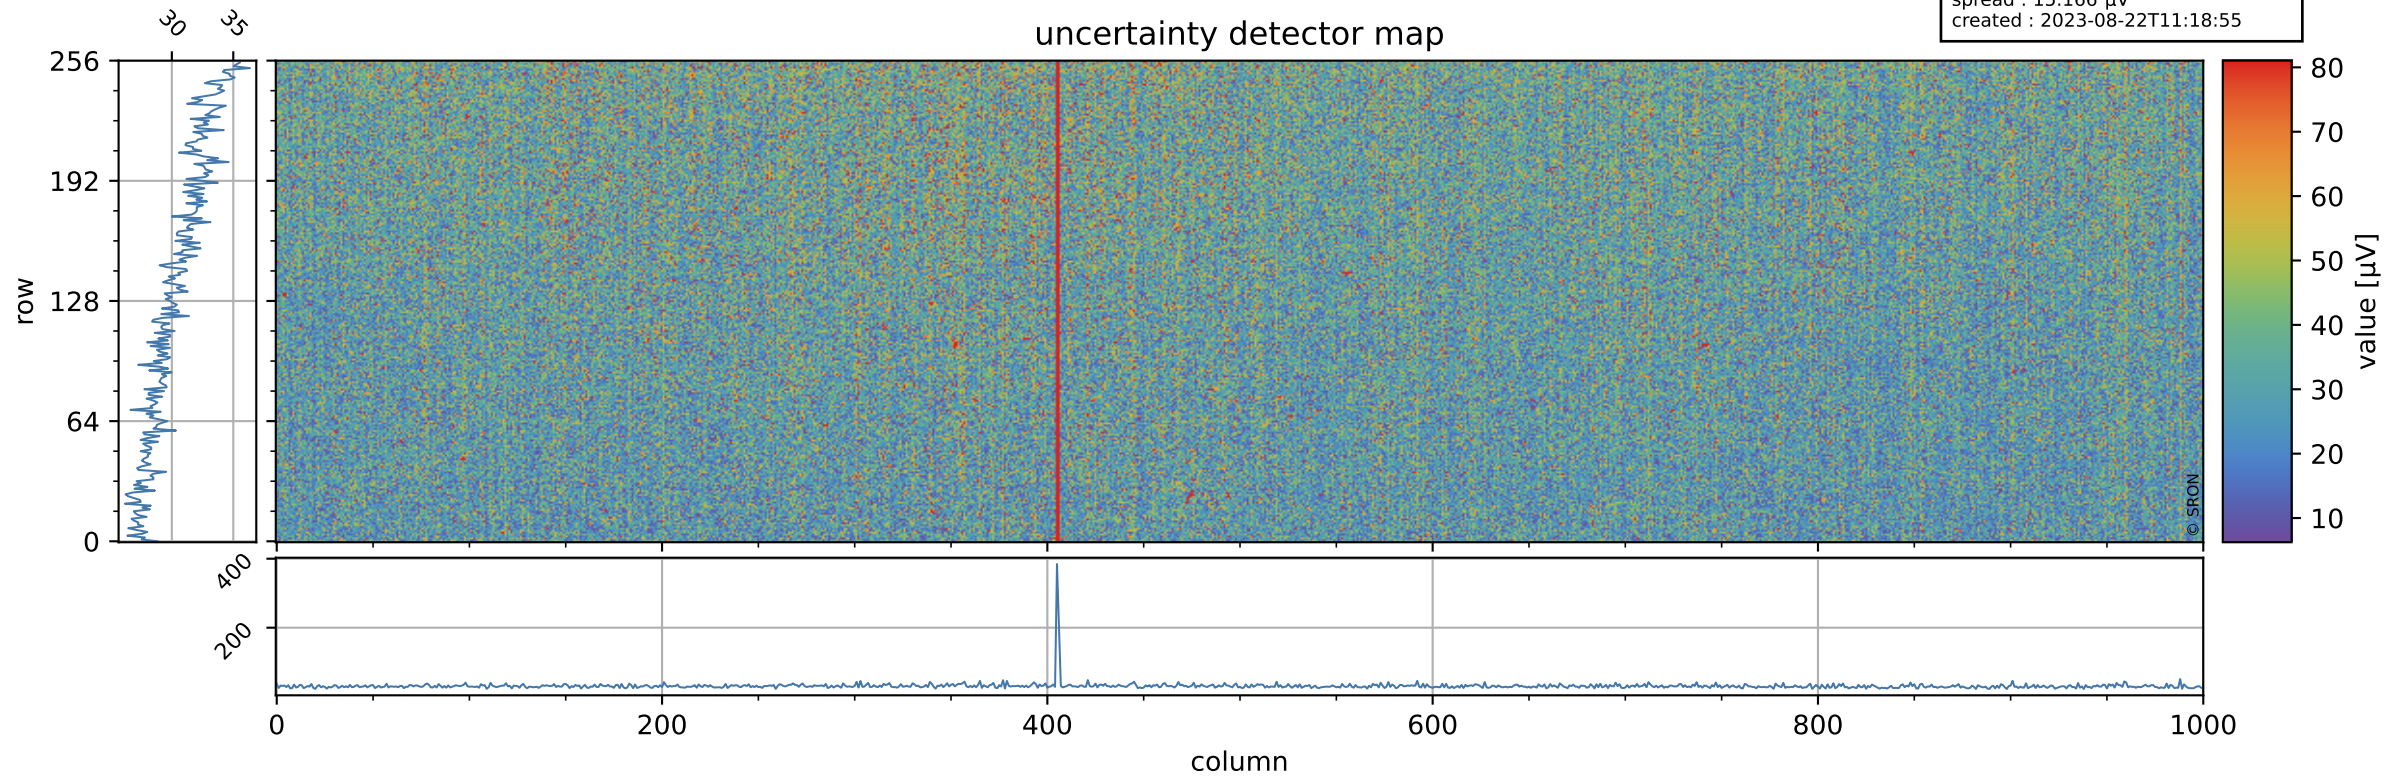

Tropomi SWIR offset (beta nominal)

orbits : 18 in [28567, 28612]
coverage : 2023-04-19 / 2023-04-22
median : 0.52602 V
spread : 0.03591 V
created : 2023-08-22T11:18:55

value detector map

Tropomi SWIR offset (beta nominal)

orbits : 18 in [28567, 28612]
coverage : 2023-04-19 / 2023-04-22
median : 30.576 μV
spread : 15.166 μV
created : 2023-08-22T11:18:55

Tropomi SWIR offset (beta nominal)

orbits : 18 in [28567, 28612]
coverage : 2023-04-19 / 2023-04-22
median : 0.0023398 mV
spread : 0.40049 mV
created : 2023-08-22T11:18:55

value compared with SWIR offset CKD

Tropomi SWIR offset (beta nominal) ground-tracks of Sentinel-5P

orbits : 18 in [28567, 28612]
coverage : 2023-04-19 / 2023-04-22
created : 2023-08-22T11:18:55

Tropomi SWIR offset (beta nominal)

orbits : [1867, 28612]
coverage : 2018-02-20 / 2023-04-22
created : 2023-08-22T11:18:56

trend of detector median & temperatures