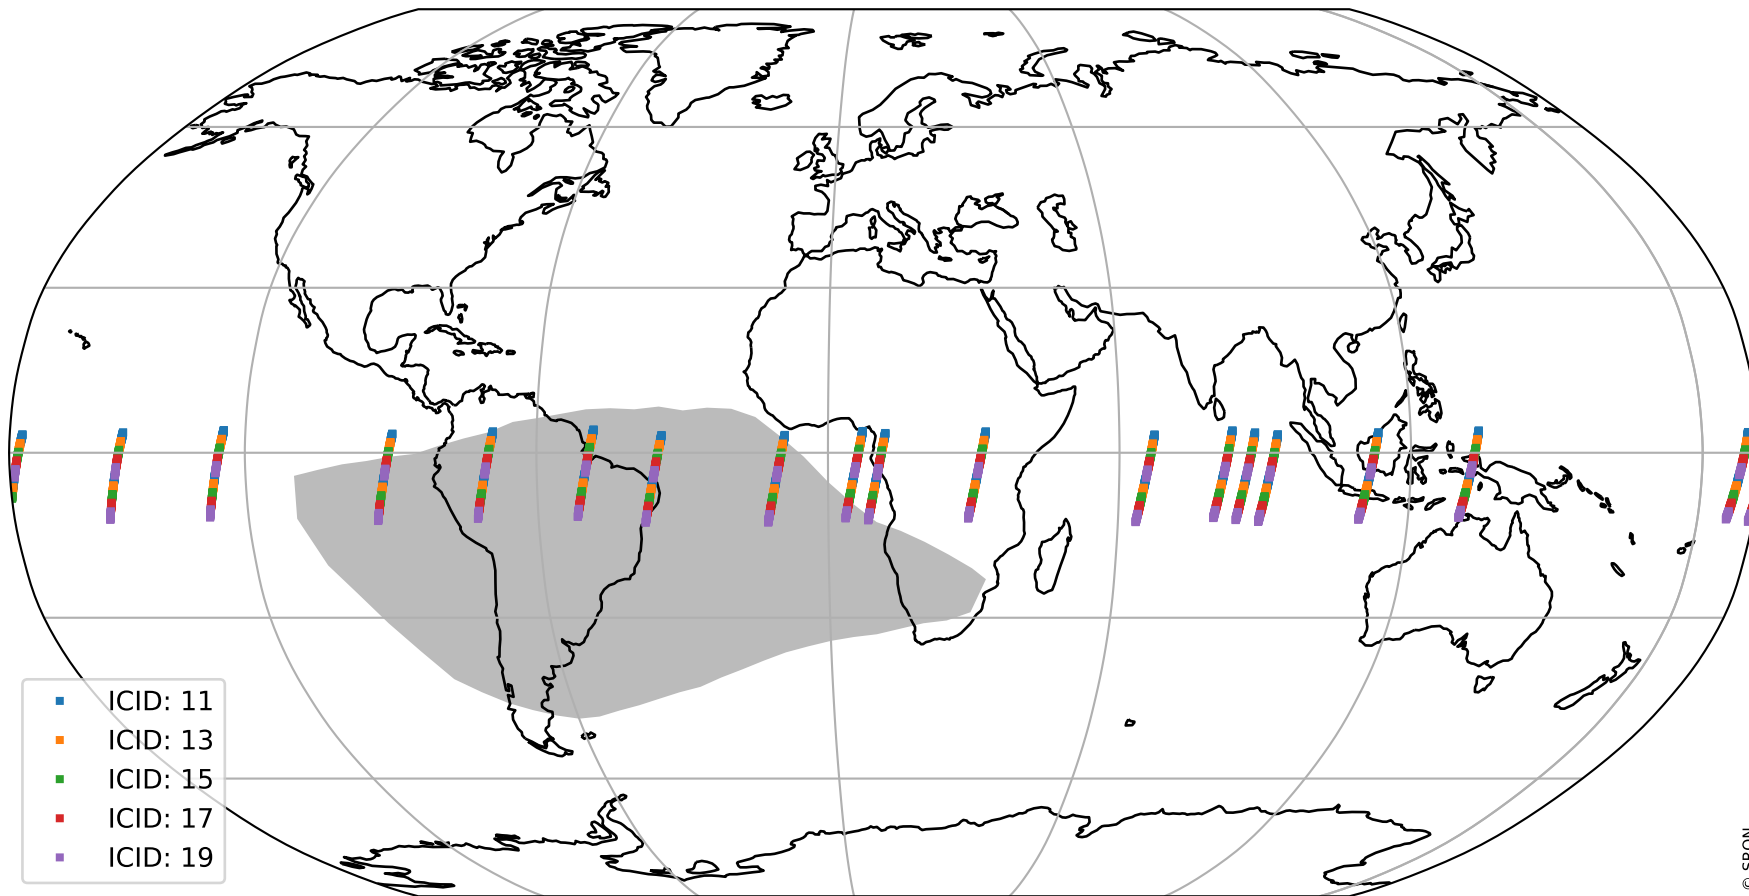

Tropomi SWIR offset (beta nominal)

orbits : 18 in [28567, 28612]
coverage : 2023-04-19 / 2023-04-22
median : 0.52602 V
spread : 0.03591 V
created : 2023-08-22T11:18:55

value detector map

Tropomi SWIR offset (beta nominal)

orbits : 18 in [28567, 28612]
coverage : 2023-04-19 / 2023-04-22
median : 30.576 μV
spread : 15.166 μV
created : 2023-08-22T11:18:55

Tropomi SWIR offset (beta nominal)

orbits : 18 in [28567, 28612]
coverage : 2023-04-19 / 2023-04-22
median : 0.0023398 mV
spread : 0.40049 mV
created : 2023-08-22T11:18:55

value compared with SWIR offset CKD

Tropomi SWIR offset (beta nominal) ground-tracks of Sentinel-5P

orbits : 18 in [28567, 28612]
coverage : 2023-04-19 / 2023-04-22
created : 2023-08-22T11:18:55

Tropomi SWIR offset (beta nominal)

orbits : [1867, 28612]
coverage : 2018-02-20 / 2023-04-22
created : 2023-08-22T11:18:56

trend of detector median & temperatures