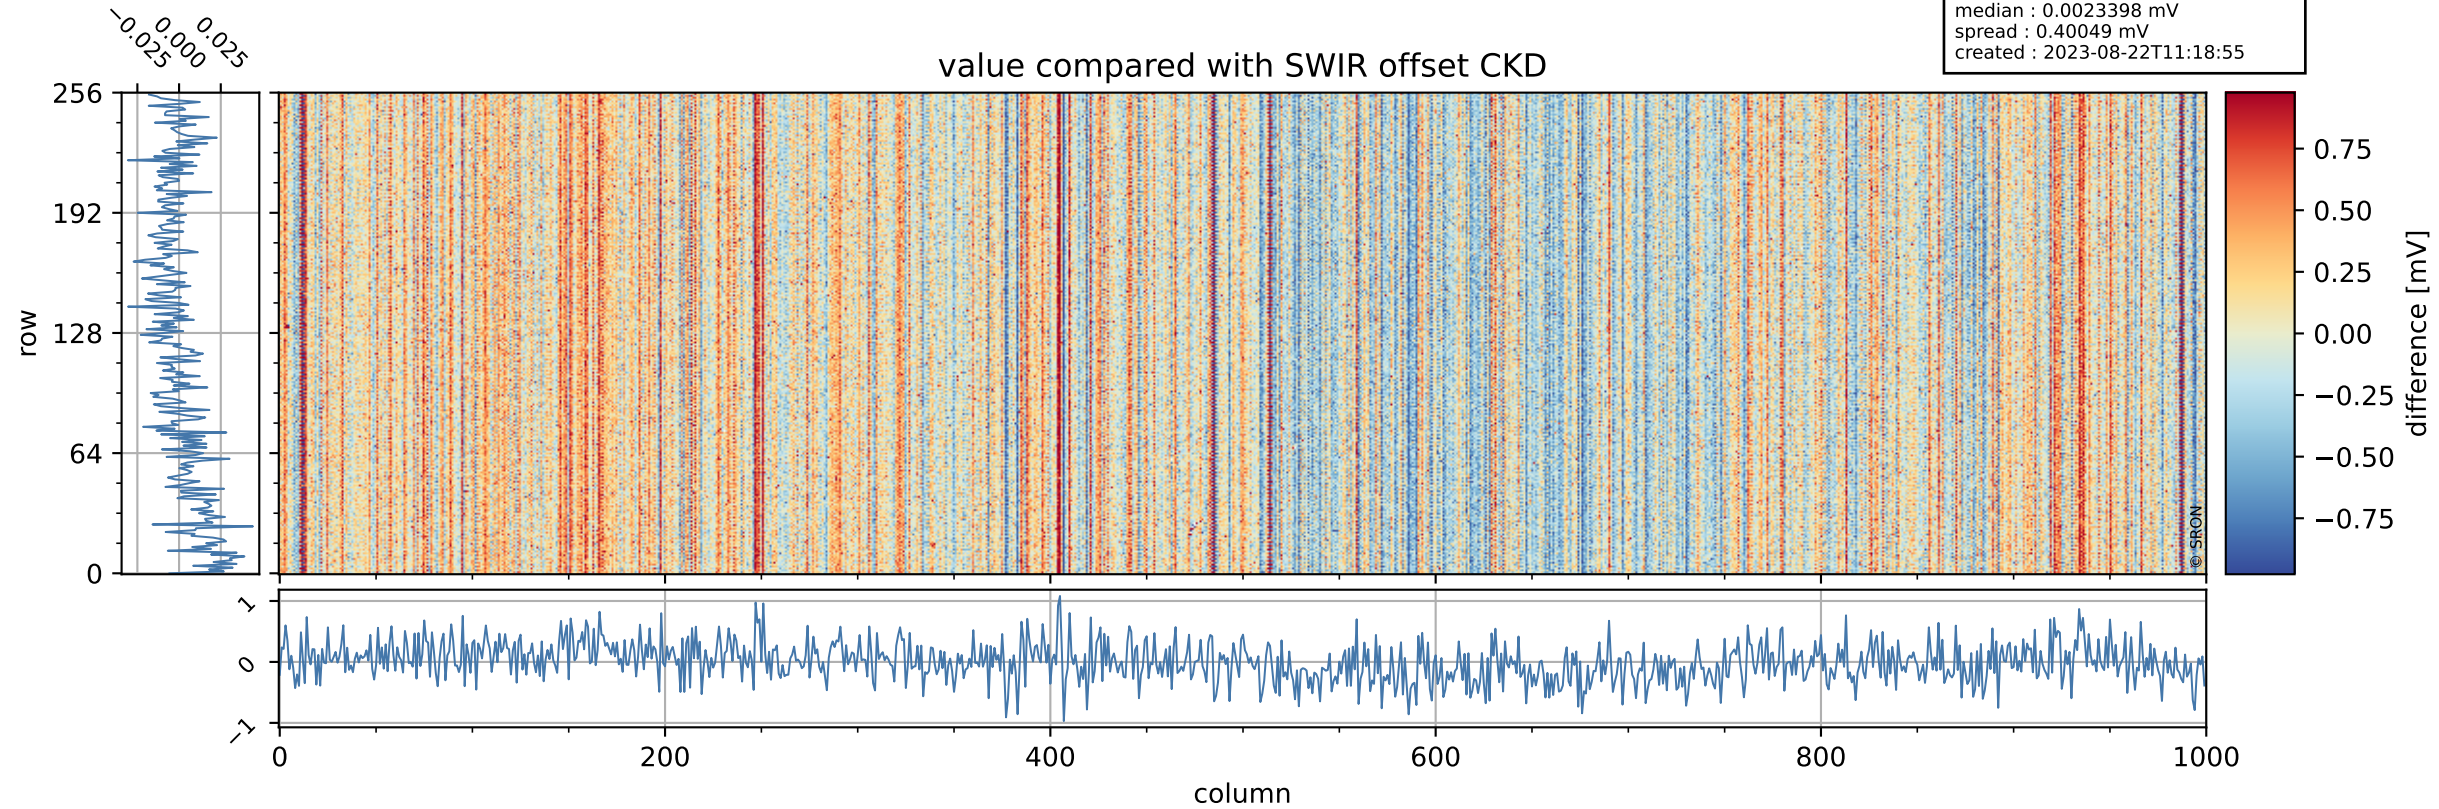

Tropomi SWIR offset (beta nominal)

orbits : 18 in [28567, 28612]
coverage : 2023-04-19 / 2023-04-22
median : 0.52602 V
spread : 0.03591 V
created : 2023-08-22T11:18:55

value detector map

Tropomi SWIR offset (beta nominal)

orbits : 18 in [28567, 28612]
coverage : 2023-04-19 / 2023-04-22
median : 30.576 μV
spread : 15.166 μV
created : 2023-08-22T11:18:55

Tropomi SWIR offset (beta nominal)

orbits : 18 in [28567, 28612]
coverage : 2023-04-19 / 2023-04-22
median : 0.0023398 mV
spread : 0.40049 mV
created : 2023-08-22T11:18:55

value compared with SWIR offset CKD

Tropomi SWIR offset (beta nominal) ground-tracks of Sentinel-5P

orbits : 18 in [28567, 28612]
coverage : 2023-04-19 / 2023-04-22
created : 2023-08-22T11:18:55

Tropomi SWIR offset (beta nominal)

orbits : [1867, 28612]
coverage : 2018-02-20 / 2023-04-22
created : 2023-08-22T11:18:56

trend of detector median & temperatures