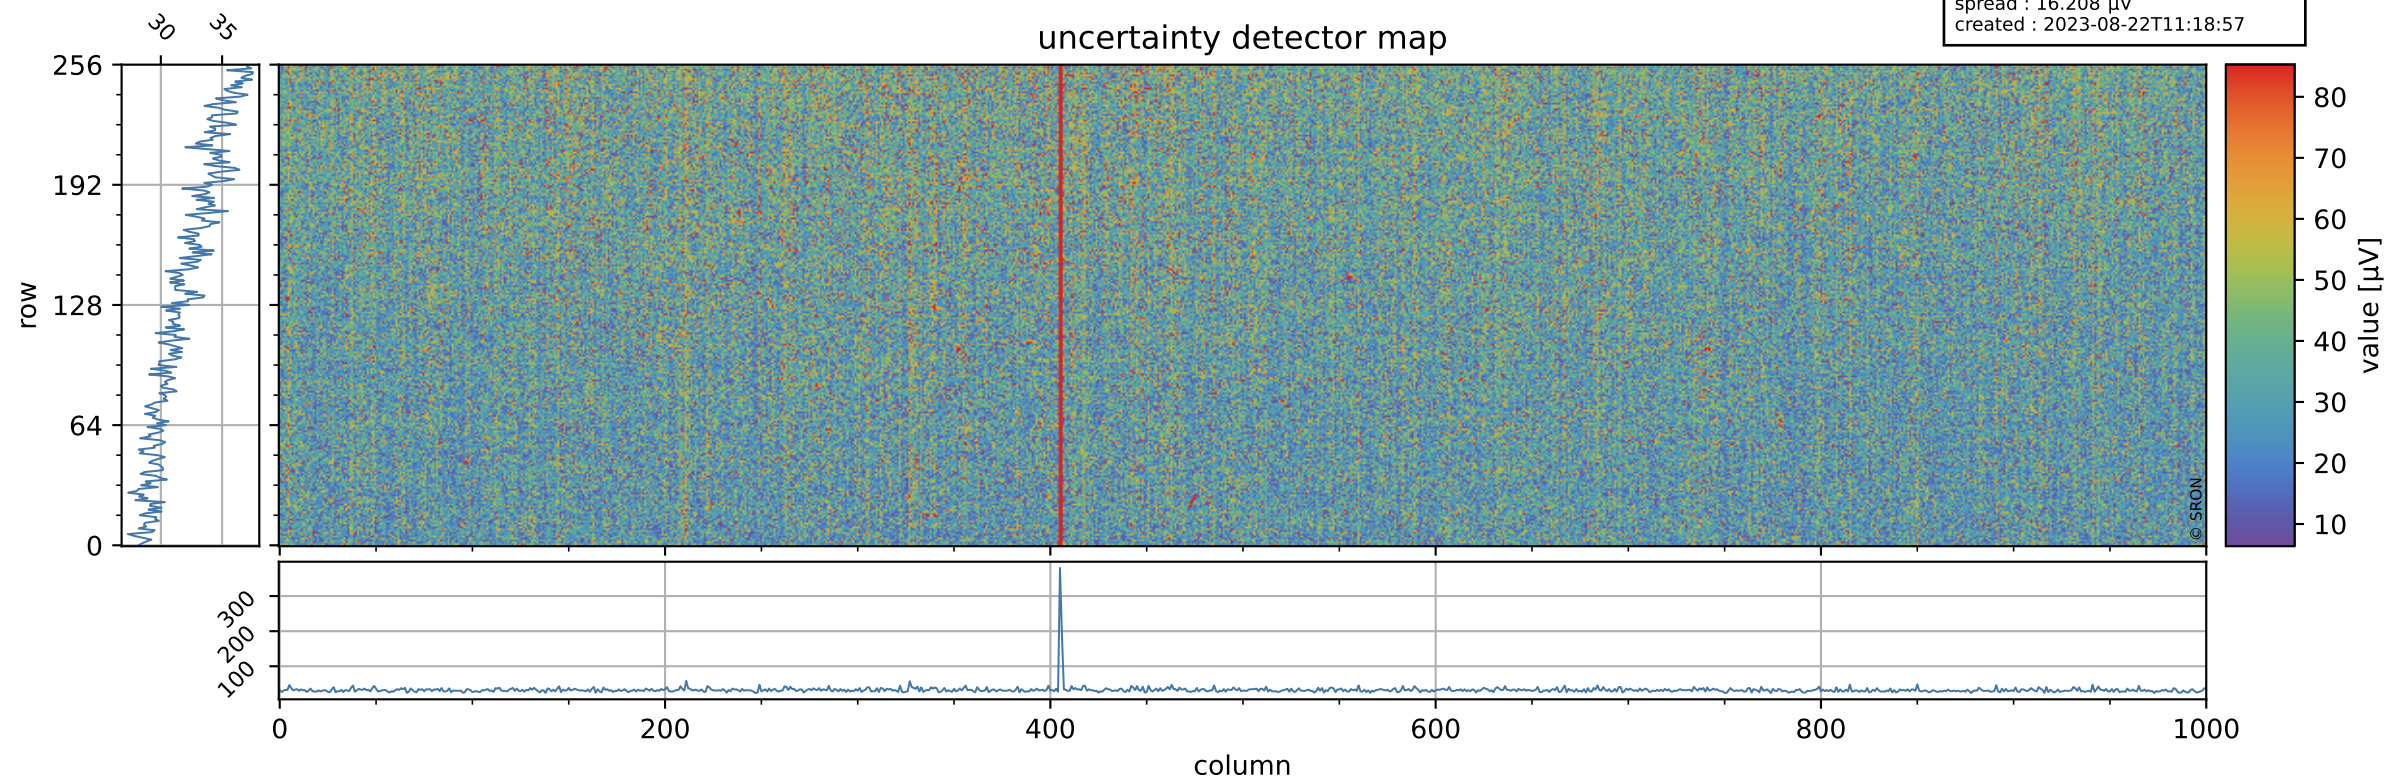

Tropomi SWIR offset (beta nominal)

orbits : 20 in [28612, 28657]
coverage : 2023-04-22 / 2023-04-25
median : 0.52602 V
spread : 0.035911 V
created : 2023-08-22T11:18:57

value detector map

Tropomi SWIR offset (beta nominal)

orbits : 20 in [28612, 28657]
coverage : 2023-04-22 / 2023-04-25
median : 32.248 μV
spread : 16.208 μV
created : 2023-08-22T11:18:57

Tropomi SWIR offset (beta nominal)

orbits : 20 in [28612, 28657]
coverage : 2023-04-22 / 2023-04-25
median : 0.01049 mV
spread : 0.40625 mV
created : 2023-08-22T11:18:57

value compared with SWIR offset CKD

Tropomi SWIR offset (beta nominal) ground-tracks of Sentinel-5P

orbits : 20 in [28612, 28657]
coverage : 2023-04-22 / 2023-04-25
created : 2023-08-22T11:18:58

Tropomi SWIR offset (beta nominal)

orbits : [1867, 28657]
coverage : 2018-02-20 / 2023-04-25
created : 2023-08-22T11:18:58

trend of detector median & temperatures