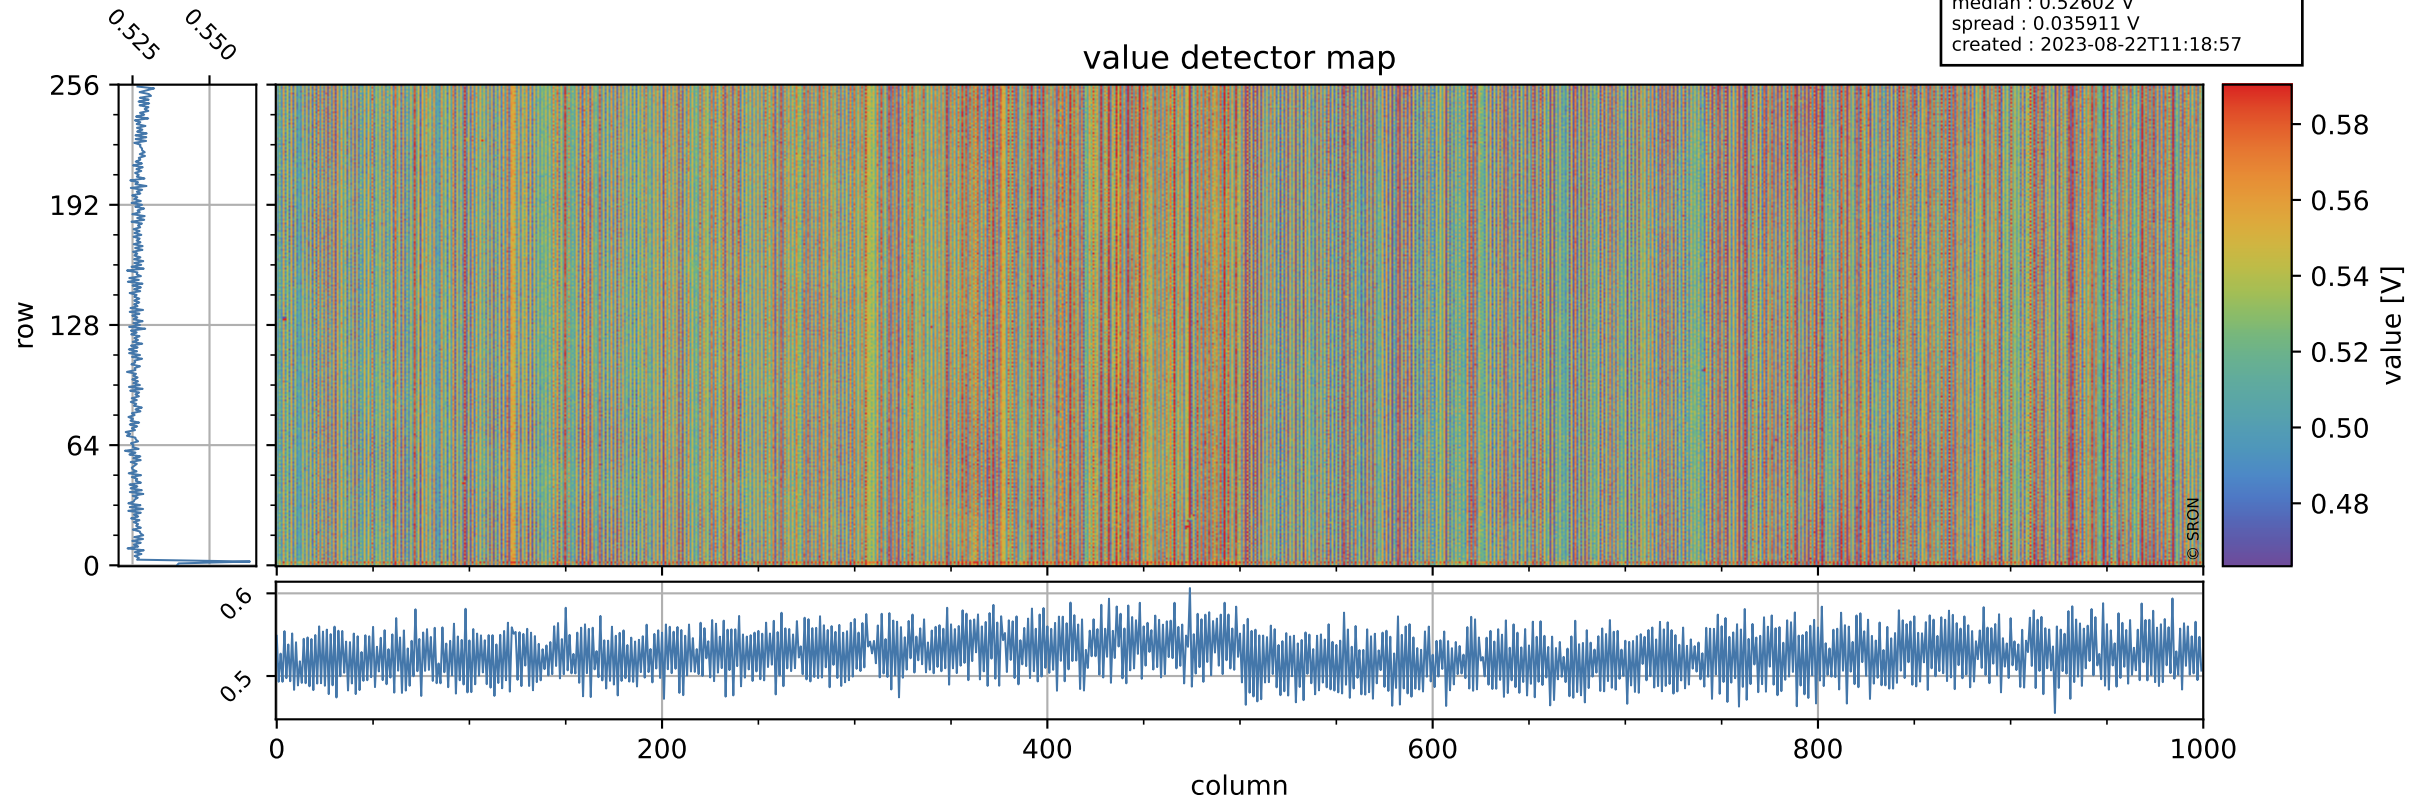

Tropomi SWIR offset (beta nominal)

orbits : 20 in [28612, 28657]
coverage : 2023-04-22 / 2023-04-25
median : 0.52602 V
spread : 0.035911 V
created : 2023-08-22T11:18:57

value detector map

Tropomi SWIR offset (beta nominal)

orbits : 20 in [28612, 28657]
coverage : 2023-04-22 / 2023-04-25
median : 32.248 μV
spread : 16.208 μV
created : 2023-08-22T11:18:57

Tropomi SWIR offset (beta nominal)

orbits : 20 in [28612, 28657]
coverage : 2023-04-22 / 2023-04-25
median : 0.01049 mV
spread : 0.40625 mV
created : 2023-08-22T11:18:57

value compared with SWIR offset CKD

Tropomi SWIR offset (beta nominal) ground-tracks of Sentinel-5P

orbits : 20 in [28612, 28657]
coverage : 2023-04-22 / 2023-04-25
created : 2023-08-22T11:18:58

Tropomi SWIR offset (beta nominal)

orbits : [1867, 28657]
coverage : 2018-02-20 / 2023-04-25
created : 2023-08-22T11:18:58

trend of detector median & temperatures