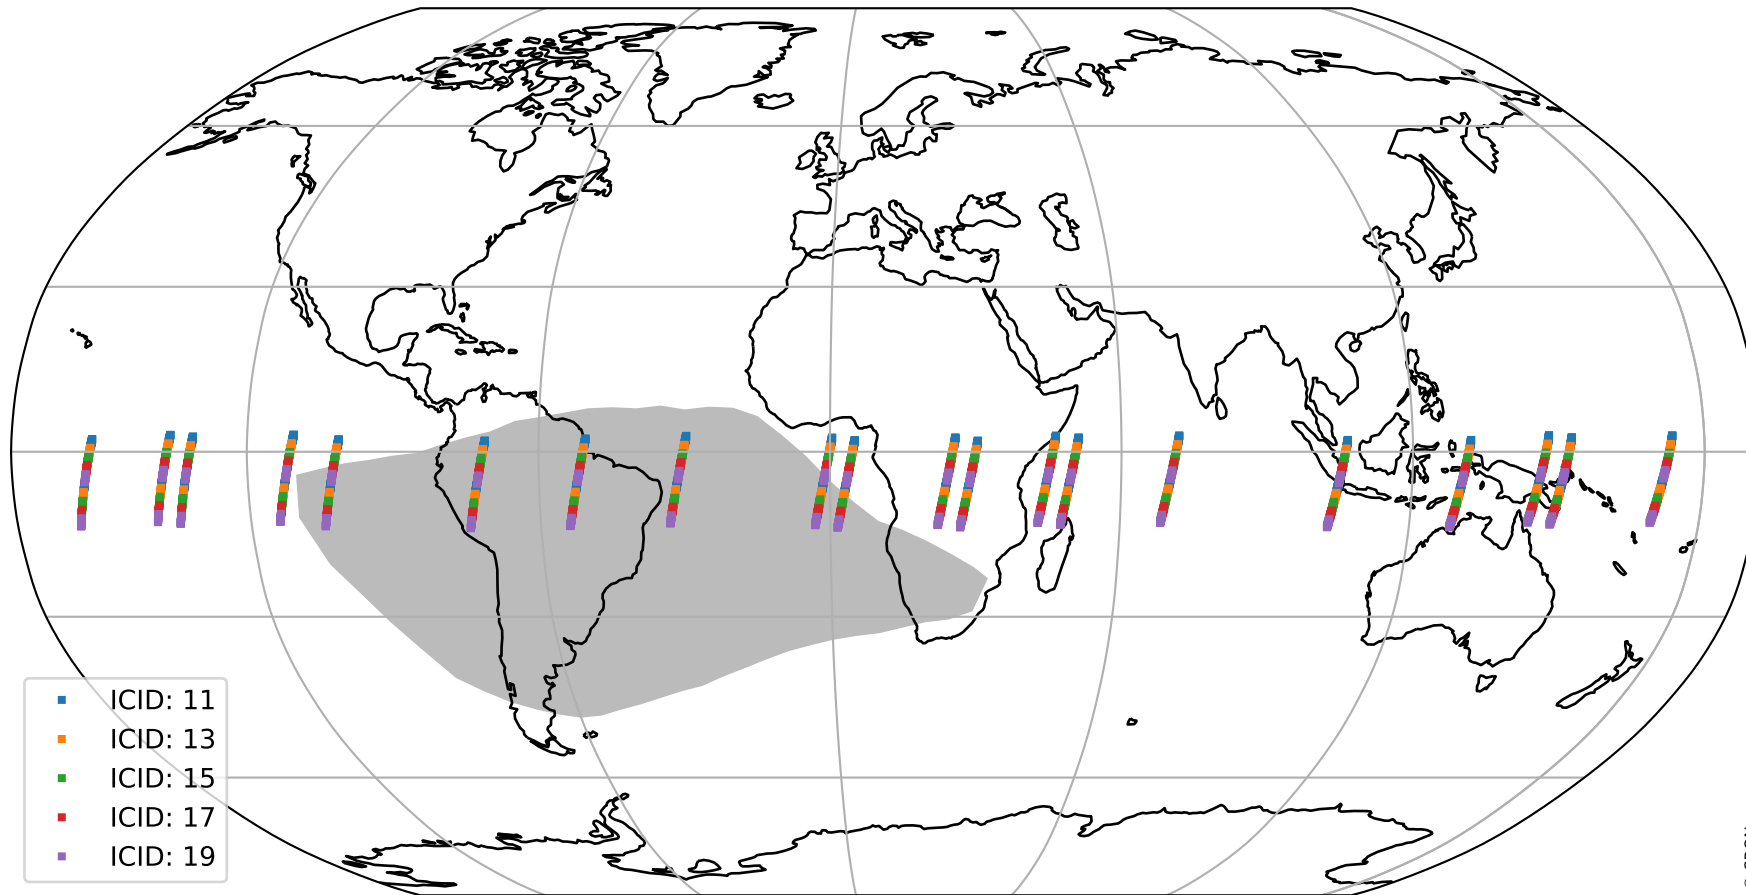

Tropomi SWIR offset (beta nominal)

orbits : 20 in [28612, 28657]
coverage : 2023-04-22 / 2023-04-25
median : 0.52602 V
spread : 0.035911 V
created : 2023-08-22T11:18:57

value detector map

Tropomi SWIR offset (beta nominal)

orbits : 20 in [28612, 28657]
coverage : 2023-04-22 / 2023-04-25
median : 32.248 μV
spread : 16.208 μV
created : 2023-08-22T11:18:57

Tropomi SWIR offset (beta nominal)

orbits : 20 in [28612, 28657]
coverage : 2023-04-22 / 2023-04-25
median : 0.01049 mV
spread : 0.40625 mV
created : 2023-08-22T11:18:57

value compared with SWIR offset CKD

Tropomi SWIR offset (beta nominal) ground-tracks of Sentinel-5P

orbits : 20 in [28612, 28657]
coverage : 2023-04-22 / 2023-04-25
created : 2023-08-22T11:18:58

Tropomi SWIR offset (beta nominal)

orbits : [1867, 28657]
coverage : 2018-02-20 / 2023-04-25
created : 2023-08-22T11:18:58

trend of detector median & temperatures