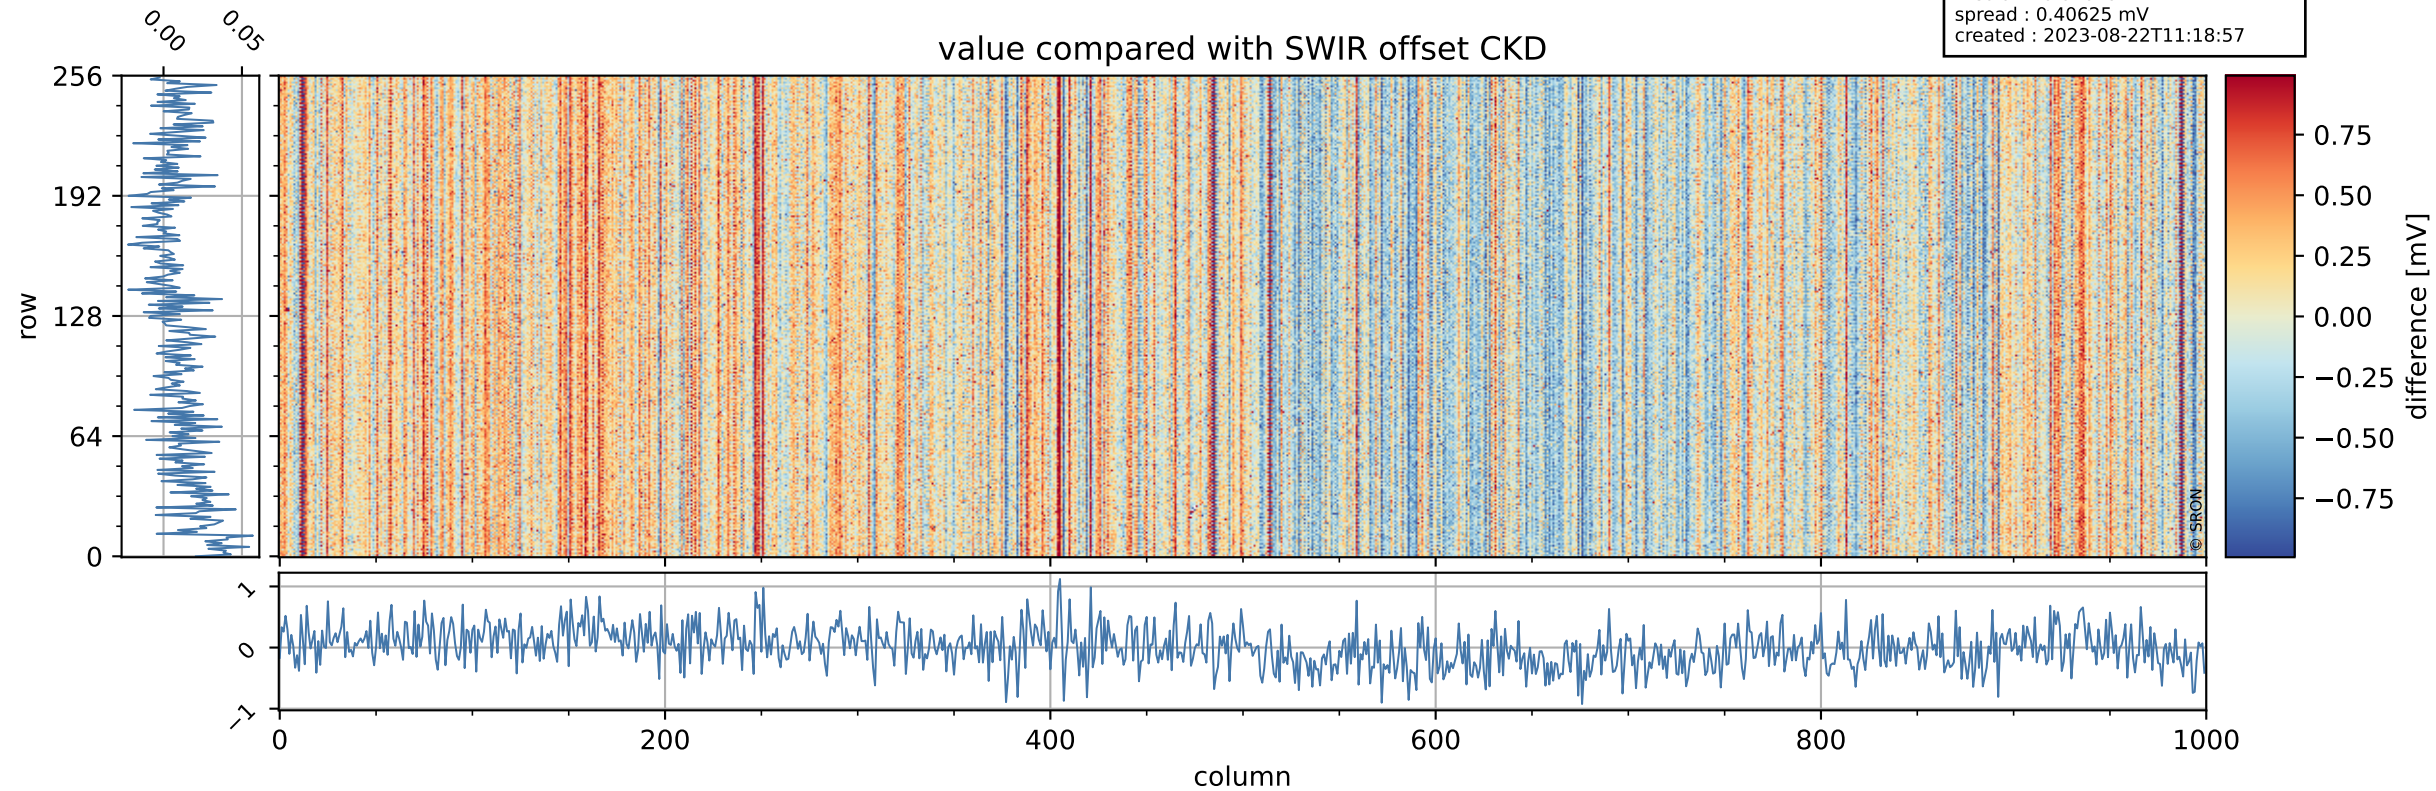

Tropomi SWIR offset (beta nominal)

orbits : 20 in [28612, 28657]
coverage : 2023-04-22 / 2023-04-25
median : 0.52602 V
spread : 0.035911 V
created : 2023-08-22T11:18:57

value detector map

Tropomi SWIR offset (beta nominal)

orbits : 20 in [28612, 28657]
coverage : 2023-04-22 / 2023-04-25
median : 32.248 μV
spread : 16.208 μV
created : 2023-08-22T11:18:57

Tropomi SWIR offset (beta nominal)

orbits : 20 in [28612, 28657]
coverage : 2023-04-22 / 2023-04-25
median : 0.01049 mV
spread : 0.40625 mV
created : 2023-08-22T11:18:57

value compared with SWIR offset CKD

Tropomi SWIR offset (beta nominal) ground-tracks of Sentinel-5P

orbits : 20 in [28612, 28657]
coverage : 2023-04-22 / 2023-04-25
created : 2023-08-22T11:18:58

Tropomi SWIR offset (beta nominal)

orbits : [1867, 28657]
coverage : 2018-02-20 / 2023-04-25
created : 2023-08-22T11:18:58

trend of detector median & temperatures