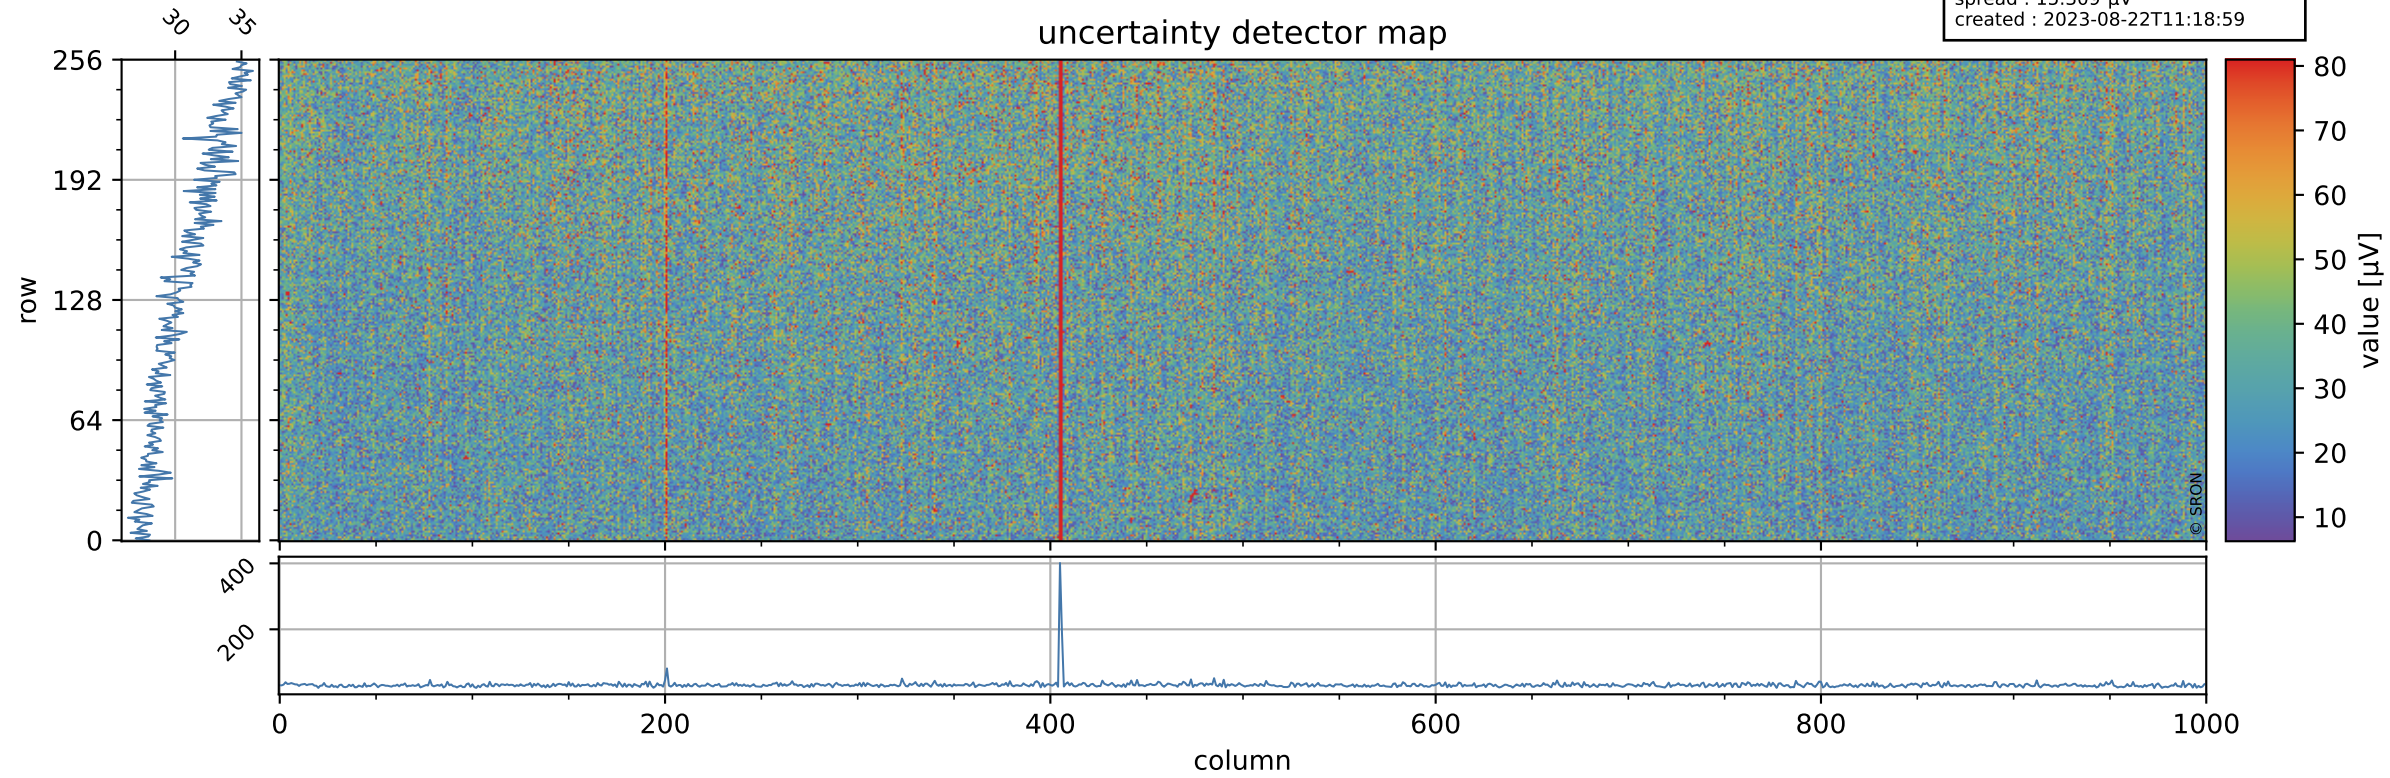

Tropomi SWIR offset (beta nominal)

orbits : 19 in [28657, 28702]
coverage : 2023-04-25 / 2023-04-28
median : 0.52603 V
spread : 0.03591 V
created : 2023-08-22T11:18:59

value detector map

Tropomi SWIR offset (beta nominal)

orbits : 19 in [28657, 28702]
coverage : 2023-04-25 / 2023-04-28
median : 30.89 μV
spread : 15.309 μV
created : 2023-08-22T11:18:59

Tropomi SWIR offset (beta nominal)

orbits : 19 in [28657, 28702]
coverage : 2023-04-25 / 2023-04-28
median : 0.020865 mV
spread : 0.40605 mV
created : 2023-08-22T11:19:00

value compared with SWIR offset CKD

Tropomi SWIR offset (beta nominal) ground-tracks of Sentinel-5P

orbits : 19 in [28657, 28702]
coverage : 2023-04-25 / 2023-04-28
created : 2023-08-22T11:19:00

Tropomi SWIR offset (beta nominal)

orbits : [1867, 28702]
coverage : 2018-02-20 / 2023-04-28
created : 2023-08-22T11:19:00

trend of detector median & temperatures