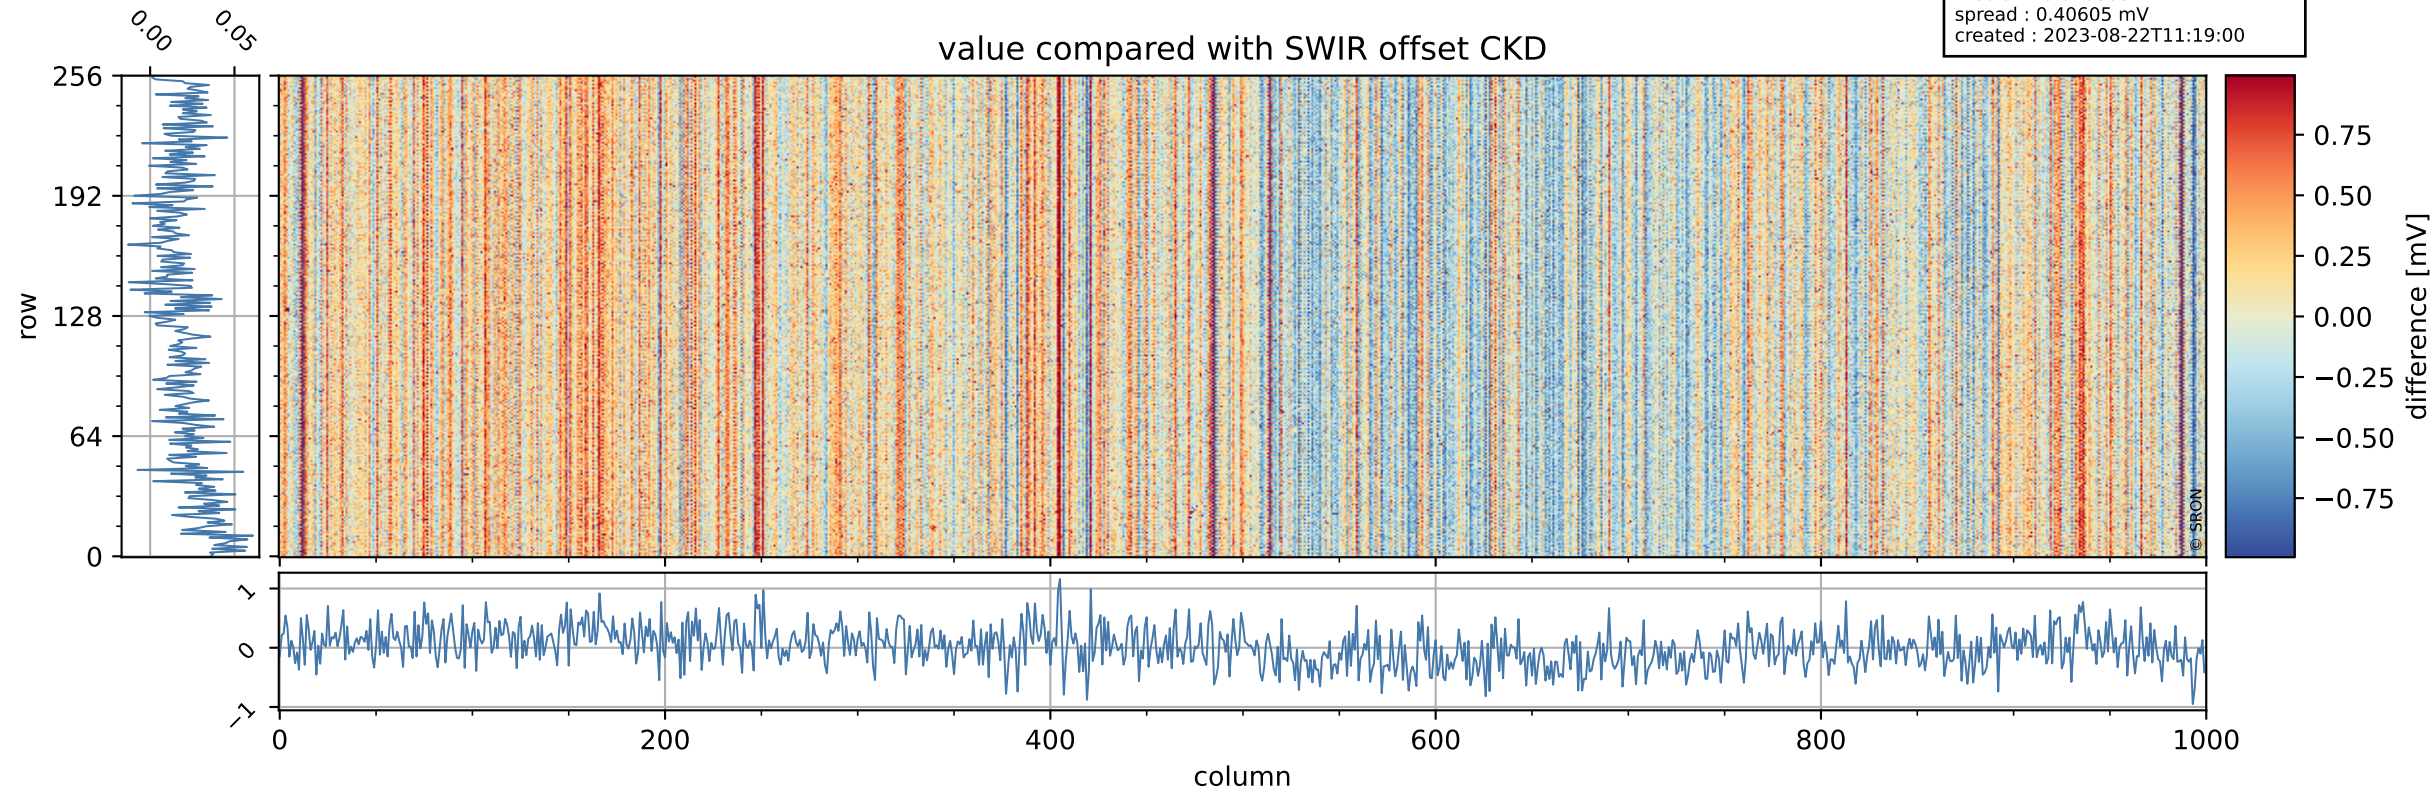

Tropomi SWIR offset (beta nominal)

orbits : 19 in [28657, 28702]
coverage : 2023-04-25 / 2023-04-28
median : 0.52603 V
spread : 0.03591 V
created : 2023-08-22T11:18:59

value detector map

Tropomi SWIR offset (beta nominal)

orbits : 19 in [28657, 28702]
coverage : 2023-04-25 / 2023-04-28
median : 30.89 μV
spread : 15.309 μV
created : 2023-08-22T11:18:59

Tropomi SWIR offset (beta nominal)

orbits : 19 in [28657, 28702]
coverage : 2023-04-25 / 2023-04-28
median : 0.020865 mV
spread : 0.40605 mV
created : 2023-08-22T11:19:00

value compared with SWIR offset CKD

Tropomi SWIR offset (beta nominal) ground-tracks of Sentinel-5P

orbits : 19 in [28657, 28702]
coverage : 2023-04-25 / 2023-04-28
created : 2023-08-22T11:19:00

Tropomi SWIR offset (beta nominal)

orbits : [1867, 28702]
coverage : 2018-02-20 / 2023-04-28
created : 2023-08-22T11:19:00

trend of detector median & temperatures