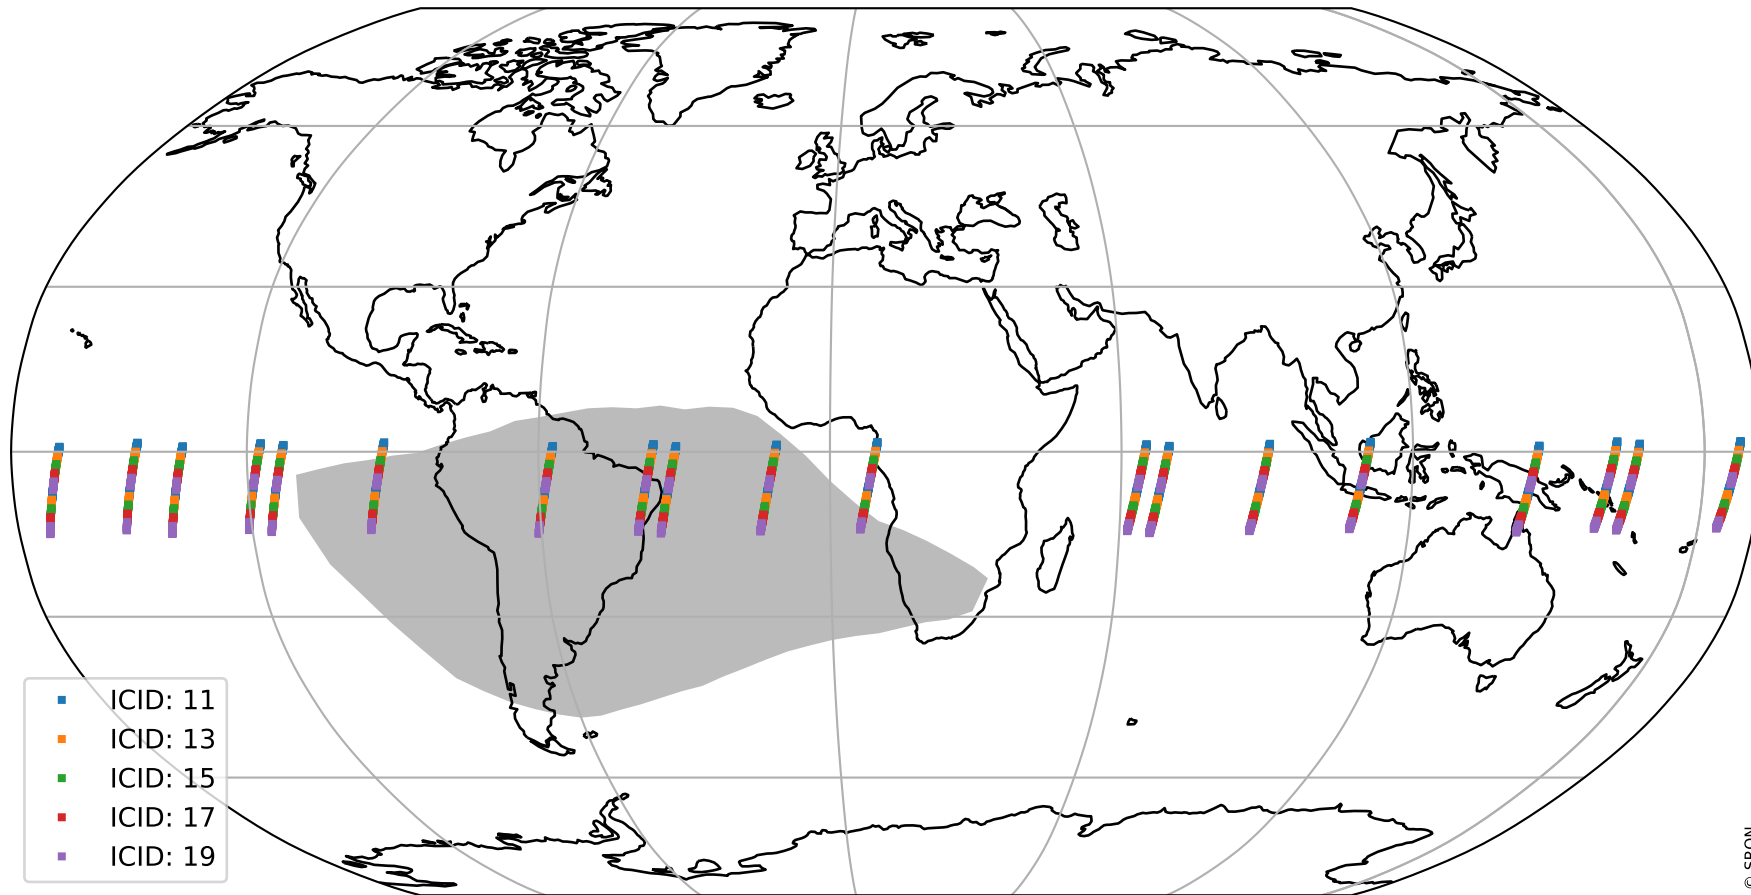

Tropomi SWIR offset (beta nominal)

orbits : 19 in [28657, 28702]
coverage : 2023-04-25 / 2023-04-28
median : 0.52603 V
spread : 0.03591 V
created : 2023-08-22T11:18:59

value detector map

Tropomi SWIR offset (beta nominal)

orbits : 19 in [28657, 28702]
coverage : 2023-04-25 / 2023-04-28
median : 30.89 μV
spread : 15.309 μV
created : 2023-08-22T11:18:59

Tropomi SWIR offset (beta nominal)

orbits : 19 in [28657, 28702]
coverage : 2023-04-25 / 2023-04-28
median : 0.020865 mV
spread : 0.40605 mV
created : 2023-08-22T11:19:00

value compared with SWIR offset CKD

Tropomi SWIR offset (beta nominal) ground-tracks of Sentinel-5P

orbits : 19 in [28657, 28702]
coverage : 2023-04-25 / 2023-04-28
created : 2023-08-22T11:19:00

Tropomi SWIR offset (beta nominal)

orbits : [1867, 28702]
coverage : 2018-02-20 / 2023-04-28
created : 2023-08-22T11:19:00

trend of detector median & temperatures