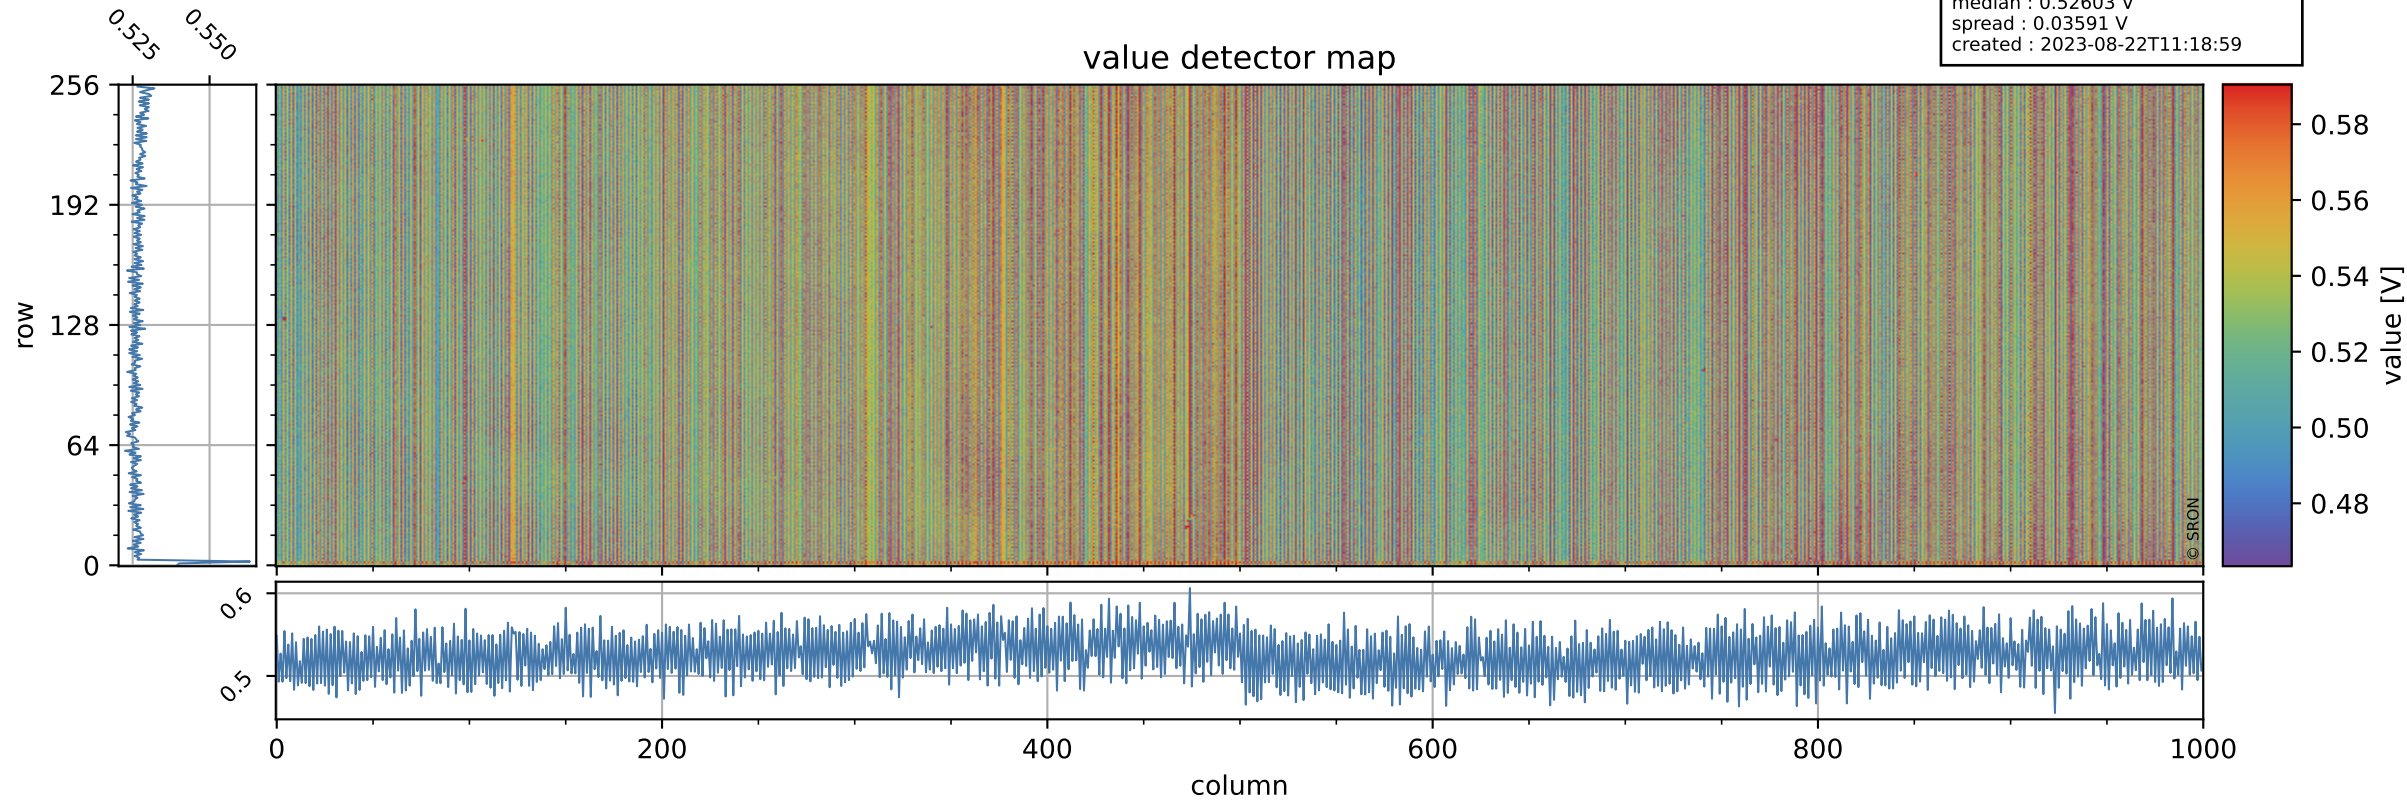

Tropomi SWIR offset (beta nominal)

orbits : 19 in [28657, 28702]
coverage : 2023-04-25 / 2023-04-28
median : 0.52603 V
spread : 0.03591 V
created : 2023-08-22T11:18:59

value detector map

Tropomi SWIR offset (beta nominal)

orbits : 19 in [28657, 28702]
coverage : 2023-04-25 / 2023-04-28
median : 30.89 μV
spread : 15.309 μV
created : 2023-08-22T11:18:59

Tropomi SWIR offset (beta nominal)

orbits : 19 in [28657, 28702]
coverage : 2023-04-25 / 2023-04-28
median : 0.020865 mV
spread : 0.40605 mV
created : 2023-08-22T11:19:00

value compared with SWIR offset CKD

Tropomi SWIR offset (beta nominal) ground-tracks of Sentinel-5P

orbits : 19 in [28657, 28702]
coverage : 2023-04-25 / 2023-04-28
created : 2023-08-22T11:19:00

Tropomi SWIR offset (beta nominal)

orbits : [1867, 28702]
coverage : 2018-02-20 / 2023-04-28
created : 2023-08-22T11:19:00

trend of detector median & temperatures