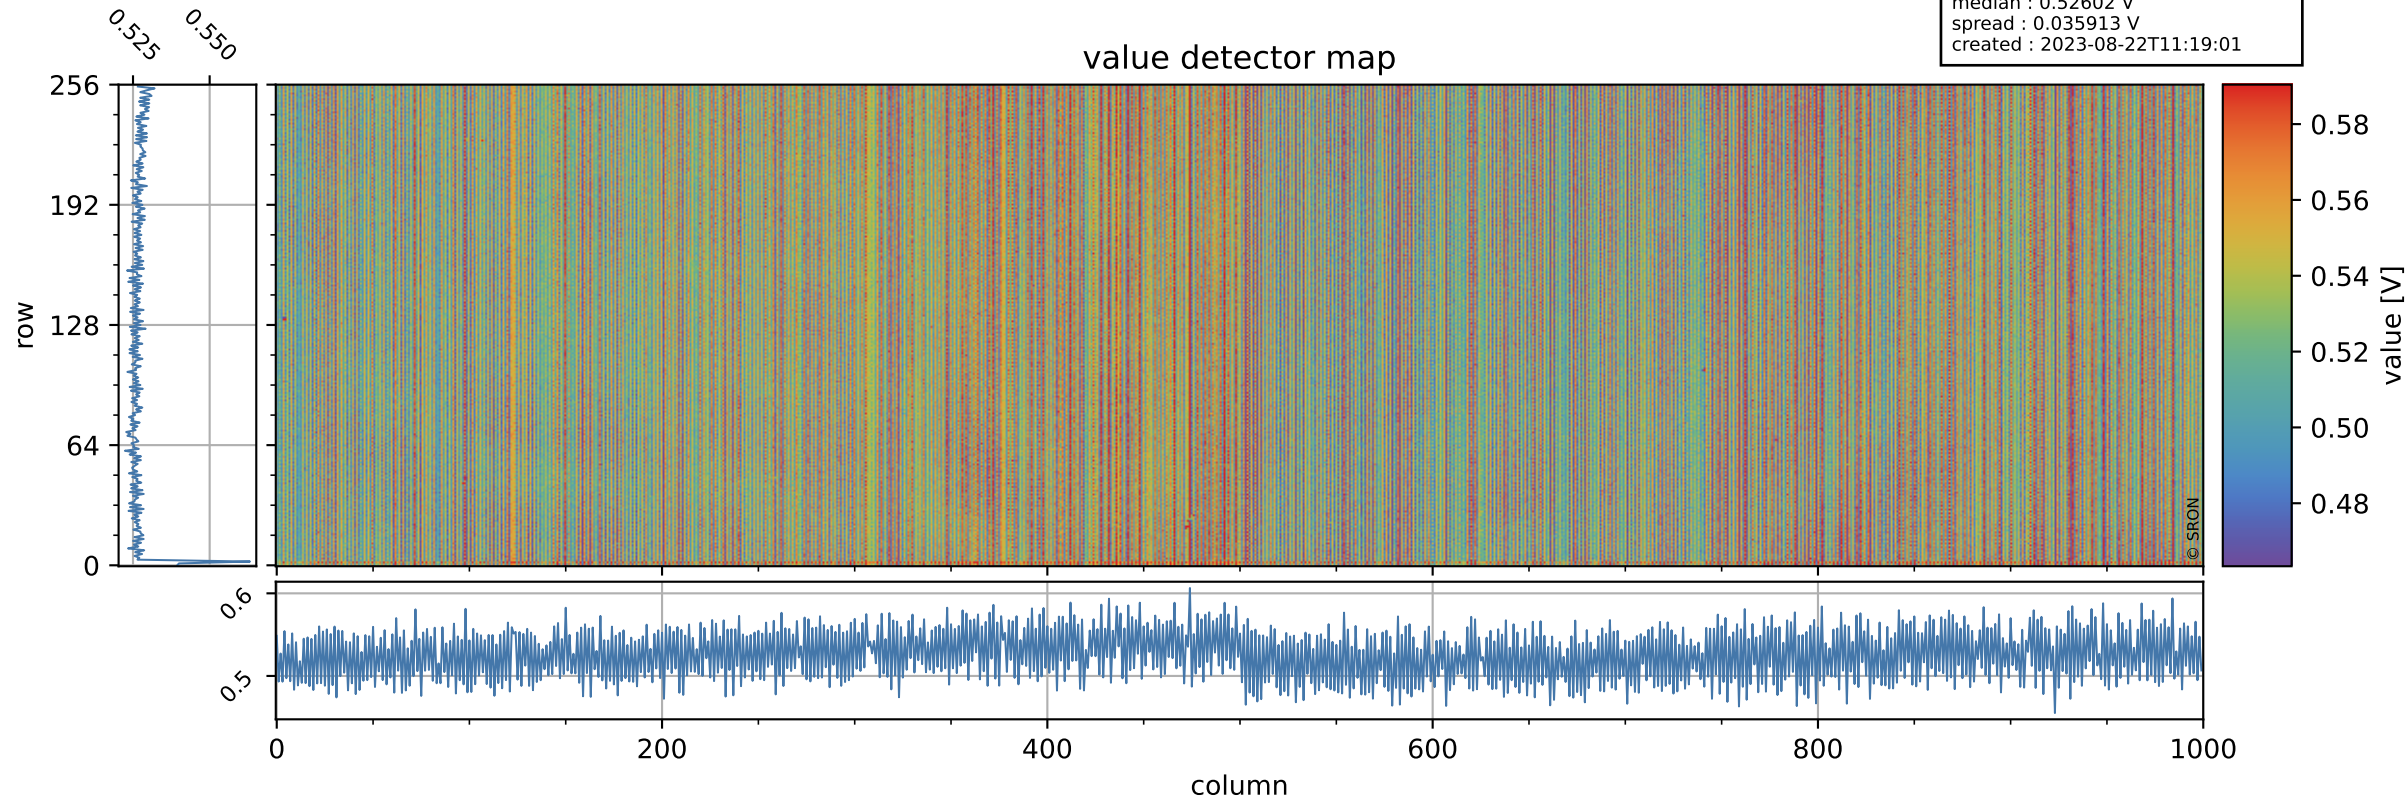

Tropomi SWIR offset (beta nominal)

orbits : 20 in [28702, 28747]
coverage : 2023-04-28 / 2023-05-01
median : 0.52602 V
spread : 0.035913 V
created : 2023-08-22T11:19:01

value detector map

Tropomi SWIR offset (beta nominal)

orbits : 20 in [28702, 28747]
coverage : 2023-04-28 / 2023-05-01
median : 30.554 μV
spread : 15.21 μV
created : 2023-08-22T11:19:02

Tropomi SWIR offset (beta nominal)

orbits : 20 in [28702, 28747]
coverage : 2023-04-28 / 2023-05-01
median : 0.0094129 mV
spread : 0.41153 mV
created : 2023-08-22T11:19:02

value compared with SWIR offset CKD

Tropomi SWIR offset (beta nominal) ground-tracks of Sentinel-5P

orbits : 20 in [28702, 28747]
coverage : 2023-04-28 / 2023-05-01
created : 2023-08-22T11:19:02

Tropomi SWIR offset (beta nominal)

orbits : [1867, 28747]
coverage : 2018-02-20 / 2023-05-01
created : 2023-08-22T11:19:02

trend of detector median & temperatures