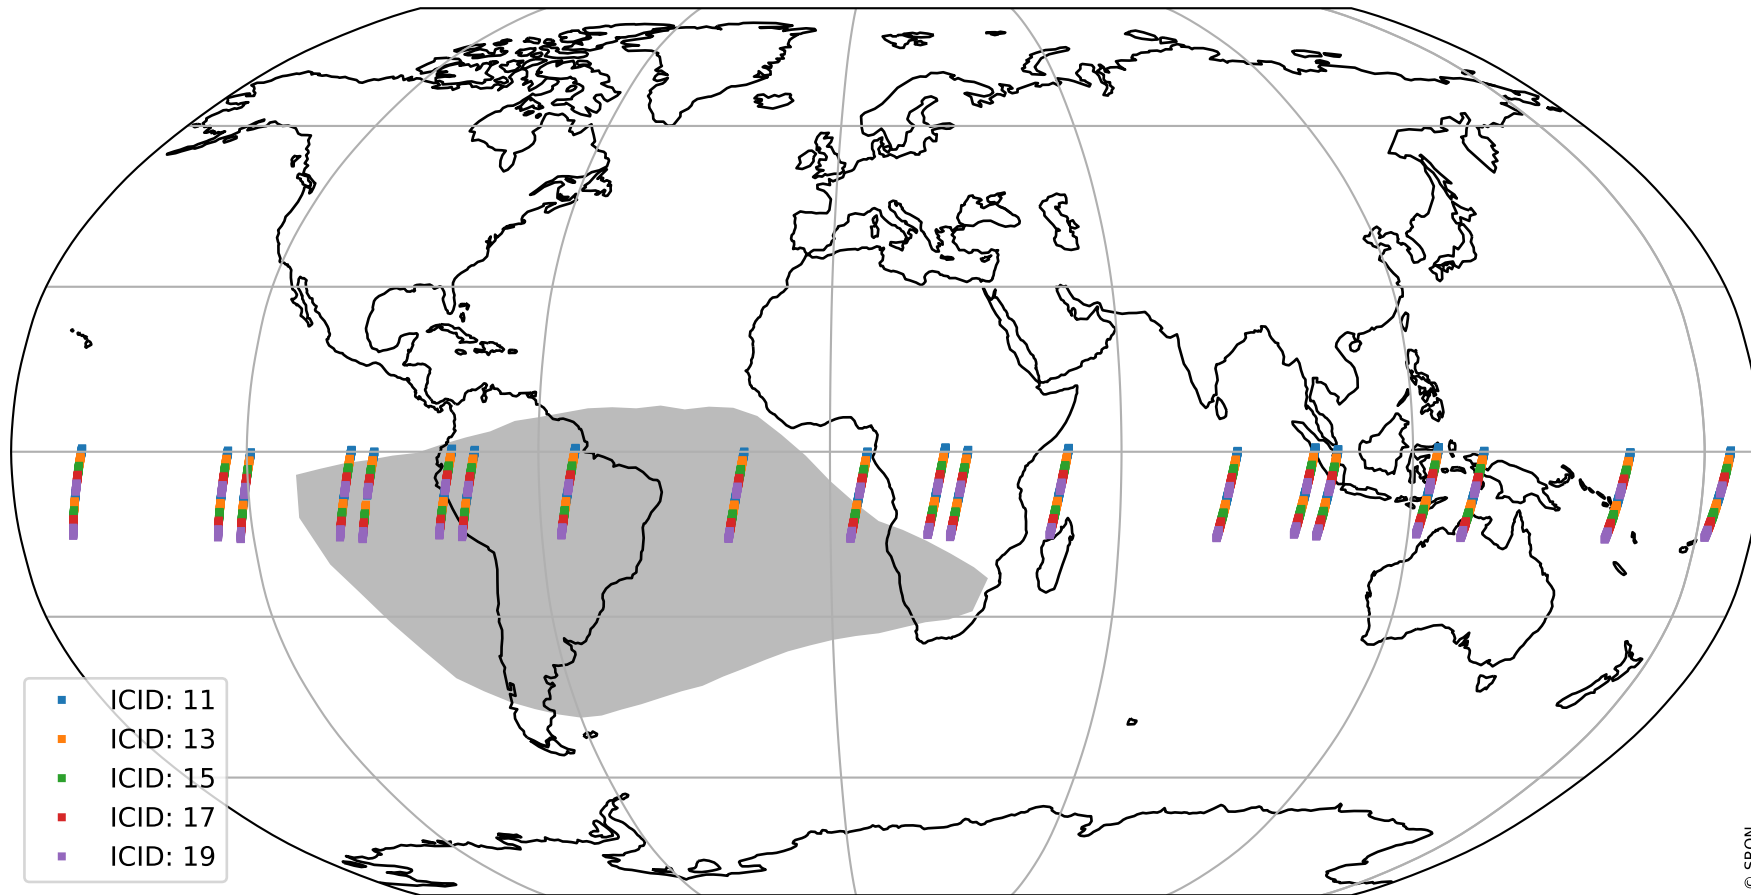

Tropomi SWIR offset (beta nominal)

orbits : 20 in [28702, 28747]
coverage : 2023-04-28 / 2023-05-01
median : 0.52602 V
spread : 0.035913 V
created : 2023-08-22T11:19:01

value detector map

Tropomi SWIR offset (beta nominal)

orbits : 20 in [28702, 28747]
coverage : 2023-04-28 / 2023-05-01
median : 30.554 μV
spread : 15.21 μV
created : 2023-08-22T11:19:02

Tropomi SWIR offset (beta nominal)

orbits : 20 in [28702, 28747]
coverage : 2023-04-28 / 2023-05-01
median : 0.0094129 mV
spread : 0.41153 mV
created : 2023-08-22T11:19:02

value compared with SWIR offset CKD

Tropomi SWIR offset (beta nominal) ground-tracks of Sentinel-5P

orbits : 20 in [28702, 28747]
coverage : 2023-04-28 / 2023-05-01
created : 2023-08-22T11:19:02

Tropomi SWIR offset (beta nominal)

orbits : [1867, 28747]
coverage : 2018-02-20 / 2023-05-01
created : 2023-08-22T11:19:02

trend of detector median & temperatures