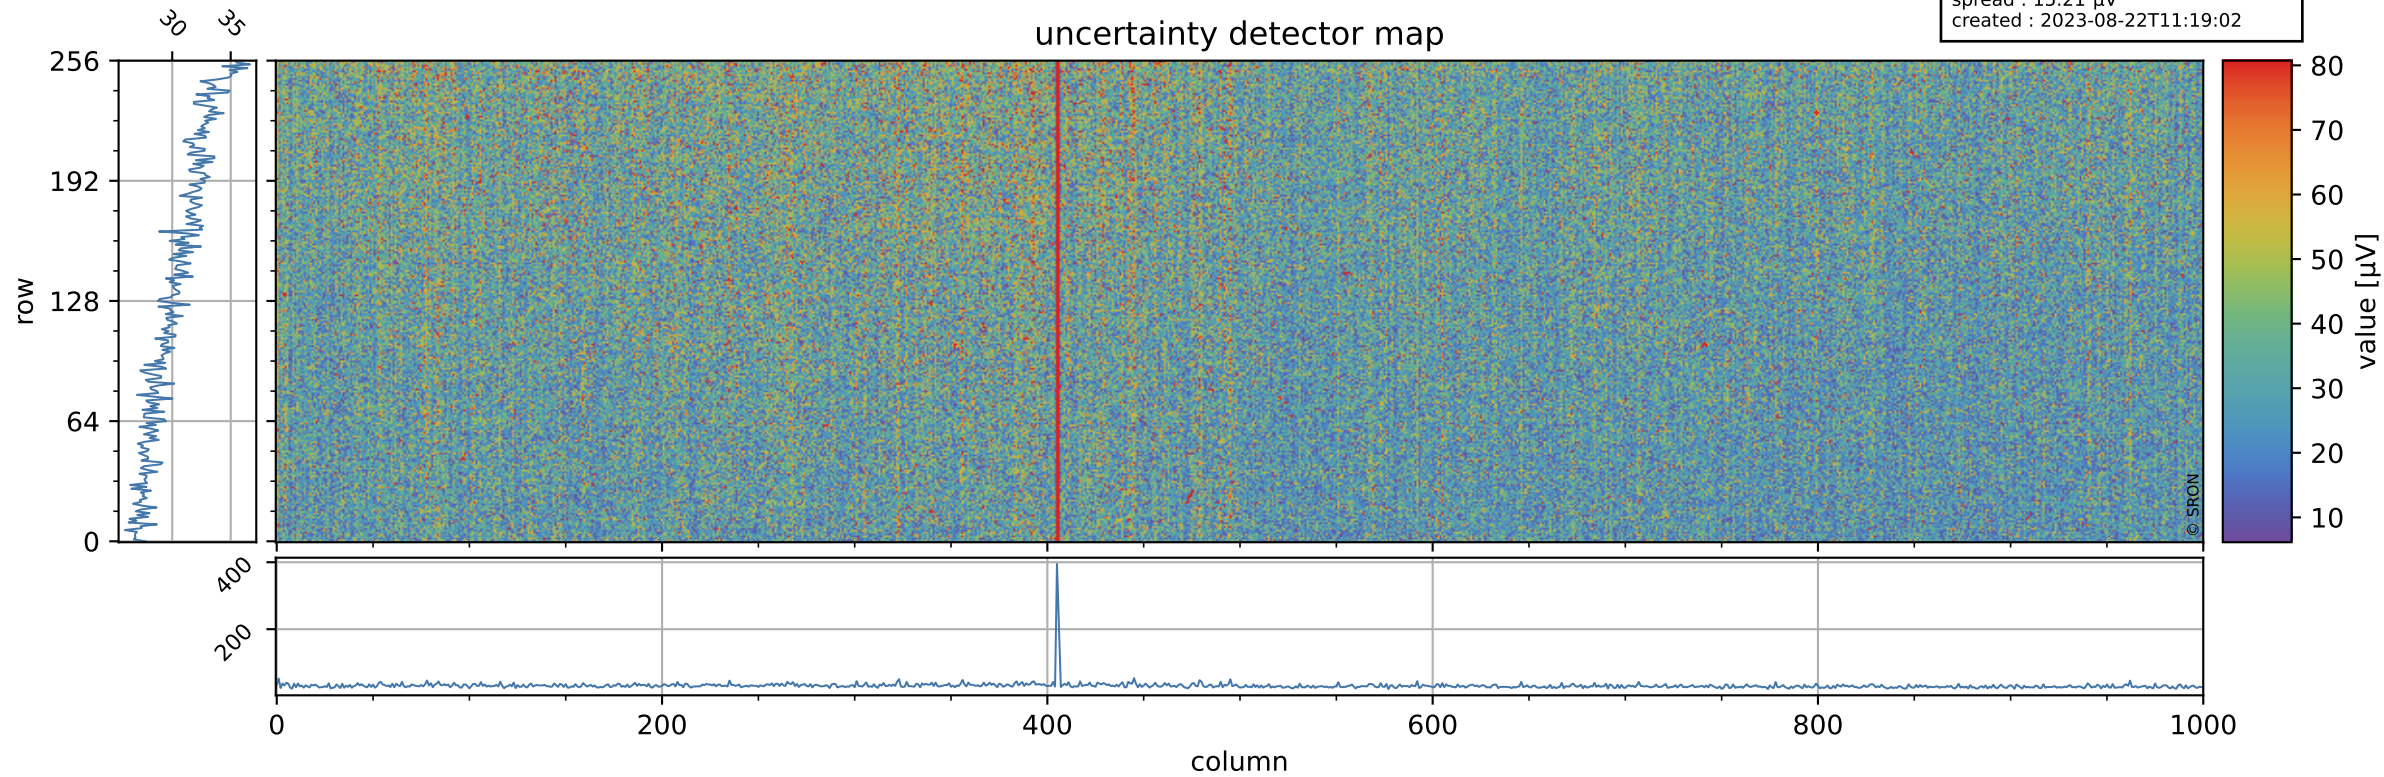

Tropomi SWIR offset (beta nominal)

orbits : 20 in [28702, 28747]
coverage : 2023-04-28 / 2023-05-01
median : 0.52602 V
spread : 0.035913 V
created : 2023-08-22T11:19:01

value detector map

Tropomi SWIR offset (beta nominal)

orbits : 20 in [28702, 28747]
coverage : 2023-04-28 / 2023-05-01
median : 30.554 μV
spread : 15.21 μV
created : 2023-08-22T11:19:02

Tropomi SWIR offset (beta nominal)

orbits : 20 in [28702, 28747]
coverage : 2023-04-28 / 2023-05-01
median : 0.0094129 mV
spread : 0.41153 mV
created : 2023-08-22T11:19:02

value compared with SWIR offset CKD

Tropomi SWIR offset (beta nominal) ground-tracks of Sentinel-5P

orbits : 20 in [28702, 28747]
coverage : 2023-04-28 / 2023-05-01
created : 2023-08-22T11:19:02

Tropomi SWIR offset (beta nominal)

orbits : [1867, 28747]
coverage : 2018-02-20 / 2023-05-01
created : 2023-08-22T11:19:02

trend of detector median & temperatures