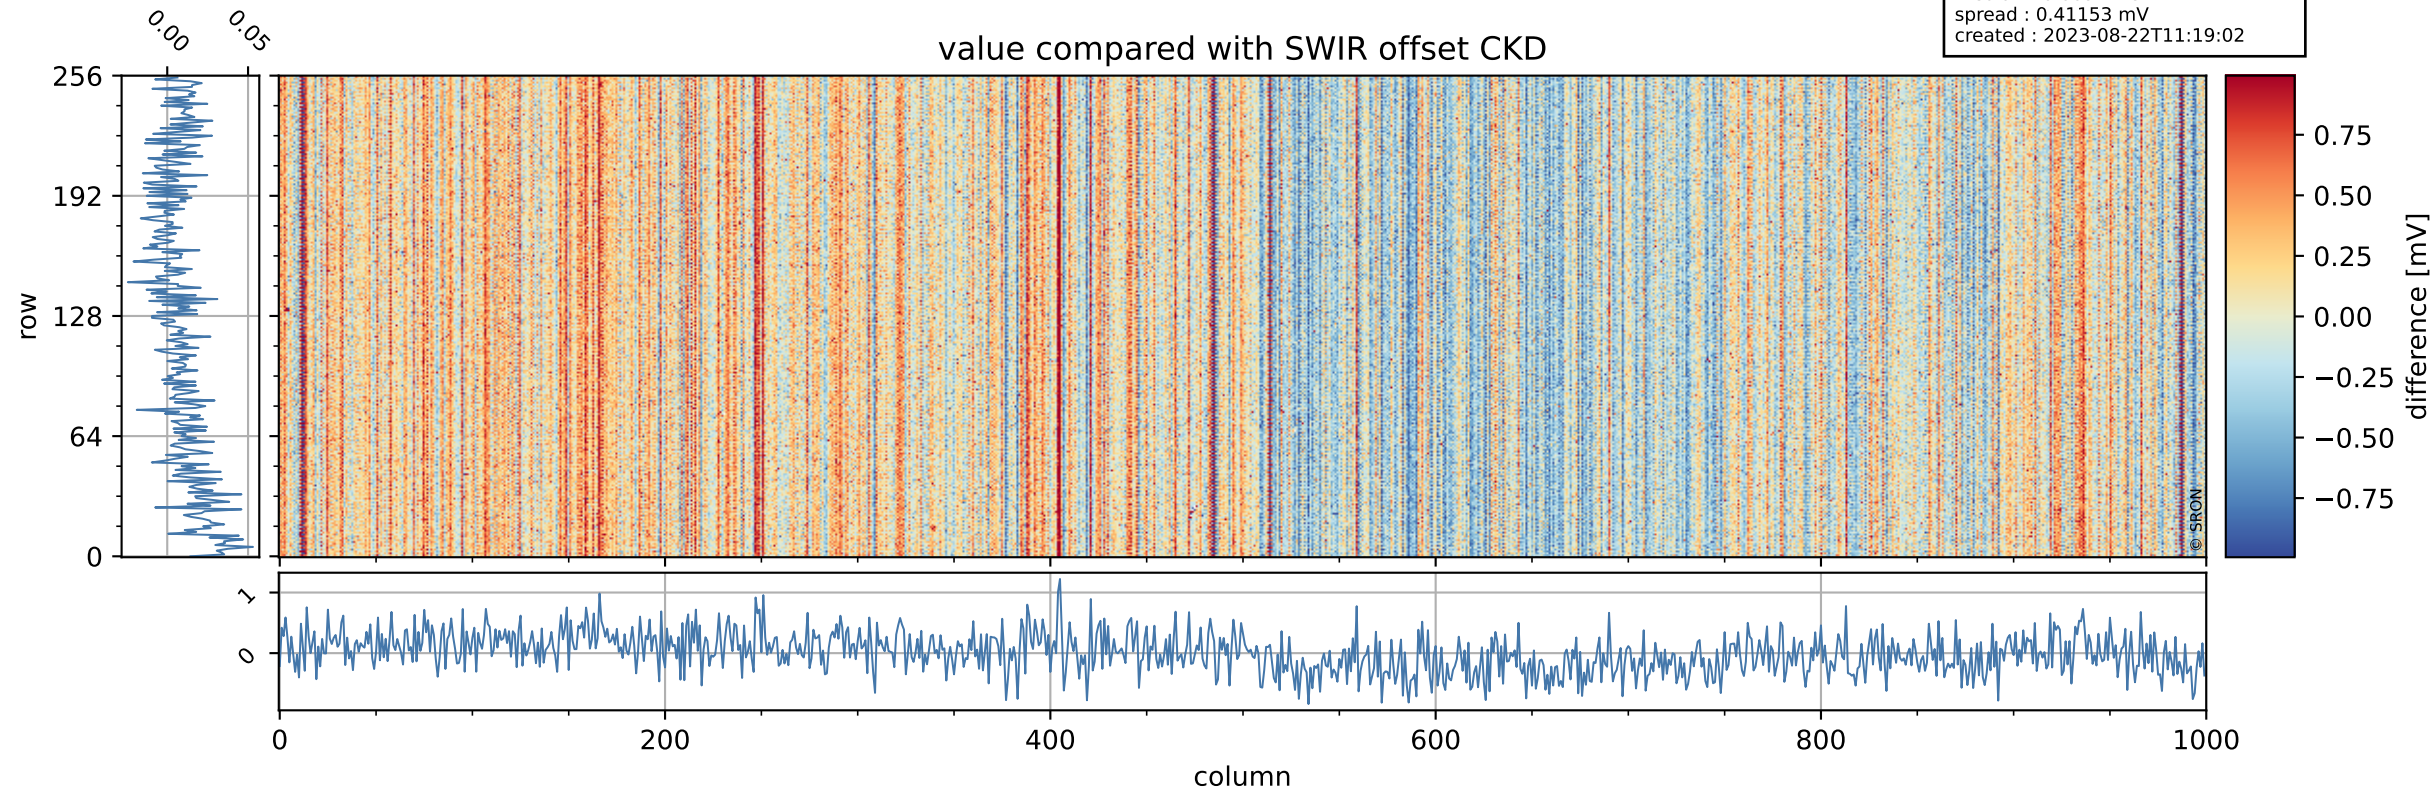

Tropomi SWIR offset (beta nominal)

orbits : 20 in [28702, 28747]
coverage : 2023-04-28 / 2023-05-01
median : 0.52602 V
spread : 0.035913 V
created : 2023-08-22T11:19:01

value detector map

Tropomi SWIR offset (beta nominal)

orbits : 20 in [28702, 28747]
coverage : 2023-04-28 / 2023-05-01
median : 30.554 μV
spread : 15.21 μV
created : 2023-08-22T11:19:02

Tropomi SWIR offset (beta nominal)

orbits : 20 in [28702, 28747]
coverage : 2023-04-28 / 2023-05-01
median : 0.0094129 mV
spread : 0.41153 mV
created : 2023-08-22T11:19:02

value compared with SWIR offset CKD

Tropomi SWIR offset (beta nominal) ground-tracks of Sentinel-5P

orbits : 20 in [28702, 28747]
coverage : 2023-04-28 / 2023-05-01
created : 2023-08-22T11:19:02

Tropomi SWIR offset (beta nominal)

orbits : [1867, 28747]
coverage : 2018-02-20 / 2023-05-01
created : 2023-08-22T11:19:02

trend of detector median & temperatures