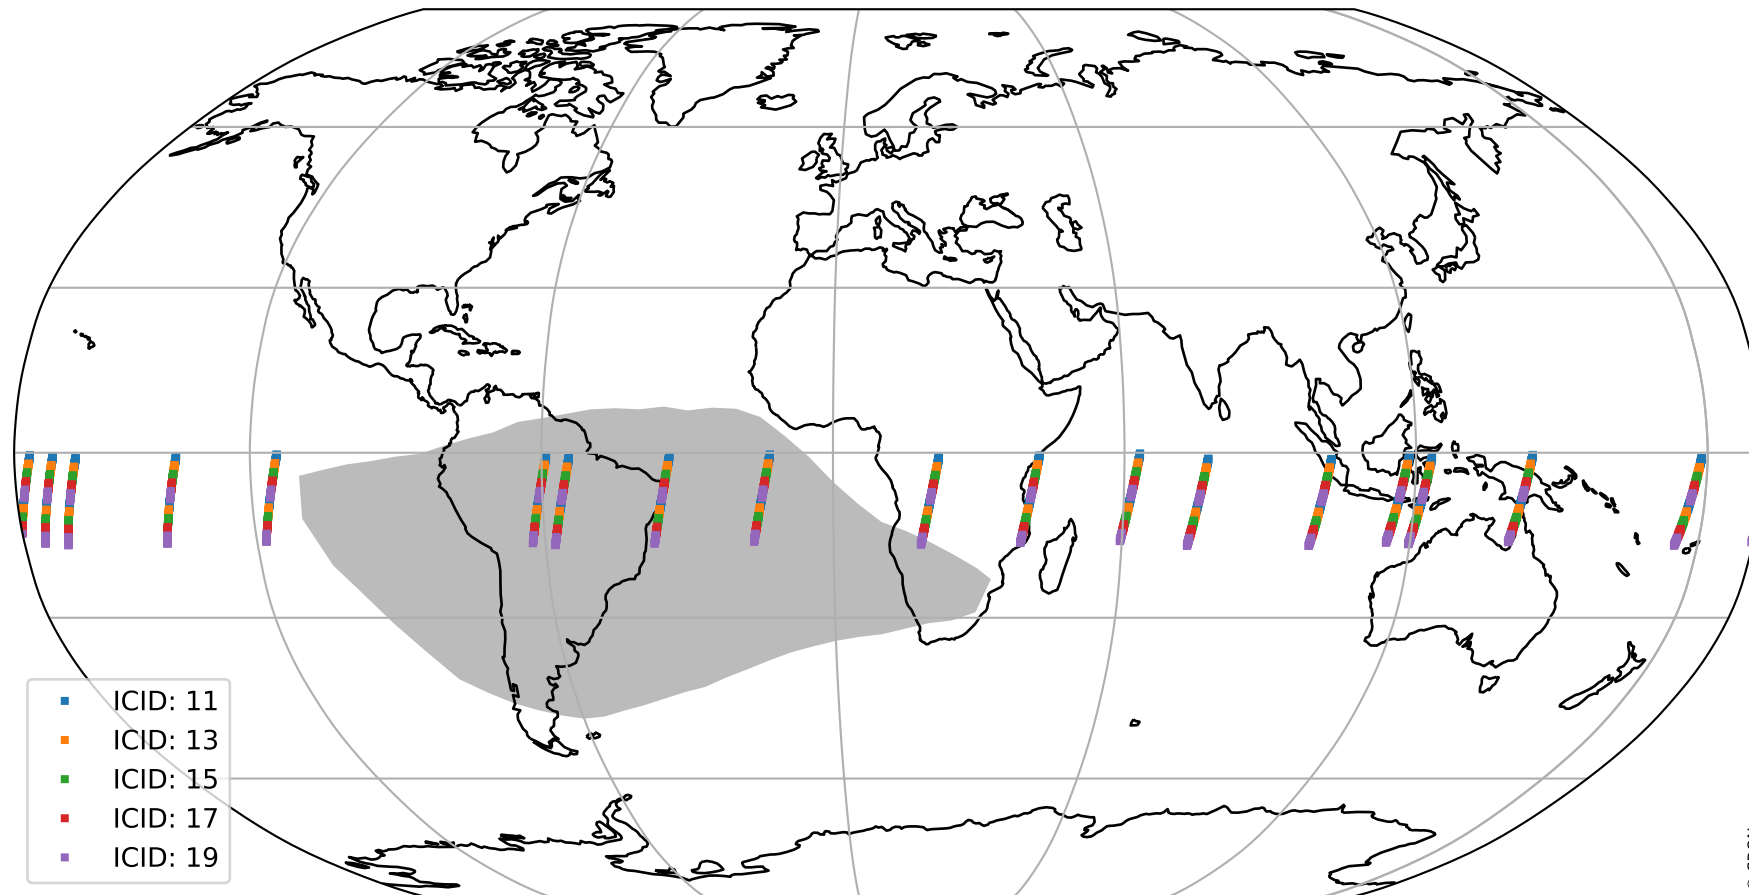

Tropomi SWIR offset (beta nominal)

orbits : 18 in [28747, 28792]
coverage : 2023-05-01 / 2023-05-04
median : 0.52601 V
spread : 0.035912 V
created : 2023-08-22T11:19:04

value detector map

Tropomi SWIR offset (beta nominal)

orbits : 18 in [28747, 28792]
coverage : 2023-05-01 / 2023-05-04
median : 29.052 μV
spread : 14.55 μV
created : 2023-08-22T11:19:04

Tropomi SWIR offset (beta nominal)

orbits : 18 in [28747, 28792]
coverage : 2023-05-01 / 2023-05-04
median : -0.0030632 mV
spread : 0.40677 mV
created : 2023-08-22T11:19:04

value compared with SWIR offset CKD

Tropomi SWIR offset (beta nominal) ground-tracks of Sentinel-5P

orbits : 18 in [28747, 28792]
coverage : 2023-05-01 / 2023-05-04
created : 2023-08-22T11:19:04

Tropomi SWIR offset (beta nominal)

orbits : [1867, 28792]
coverage : 2018-02-20 / 2023-05-04
created : 2023-08-22T11:19:05

trend of detector median & temperatures