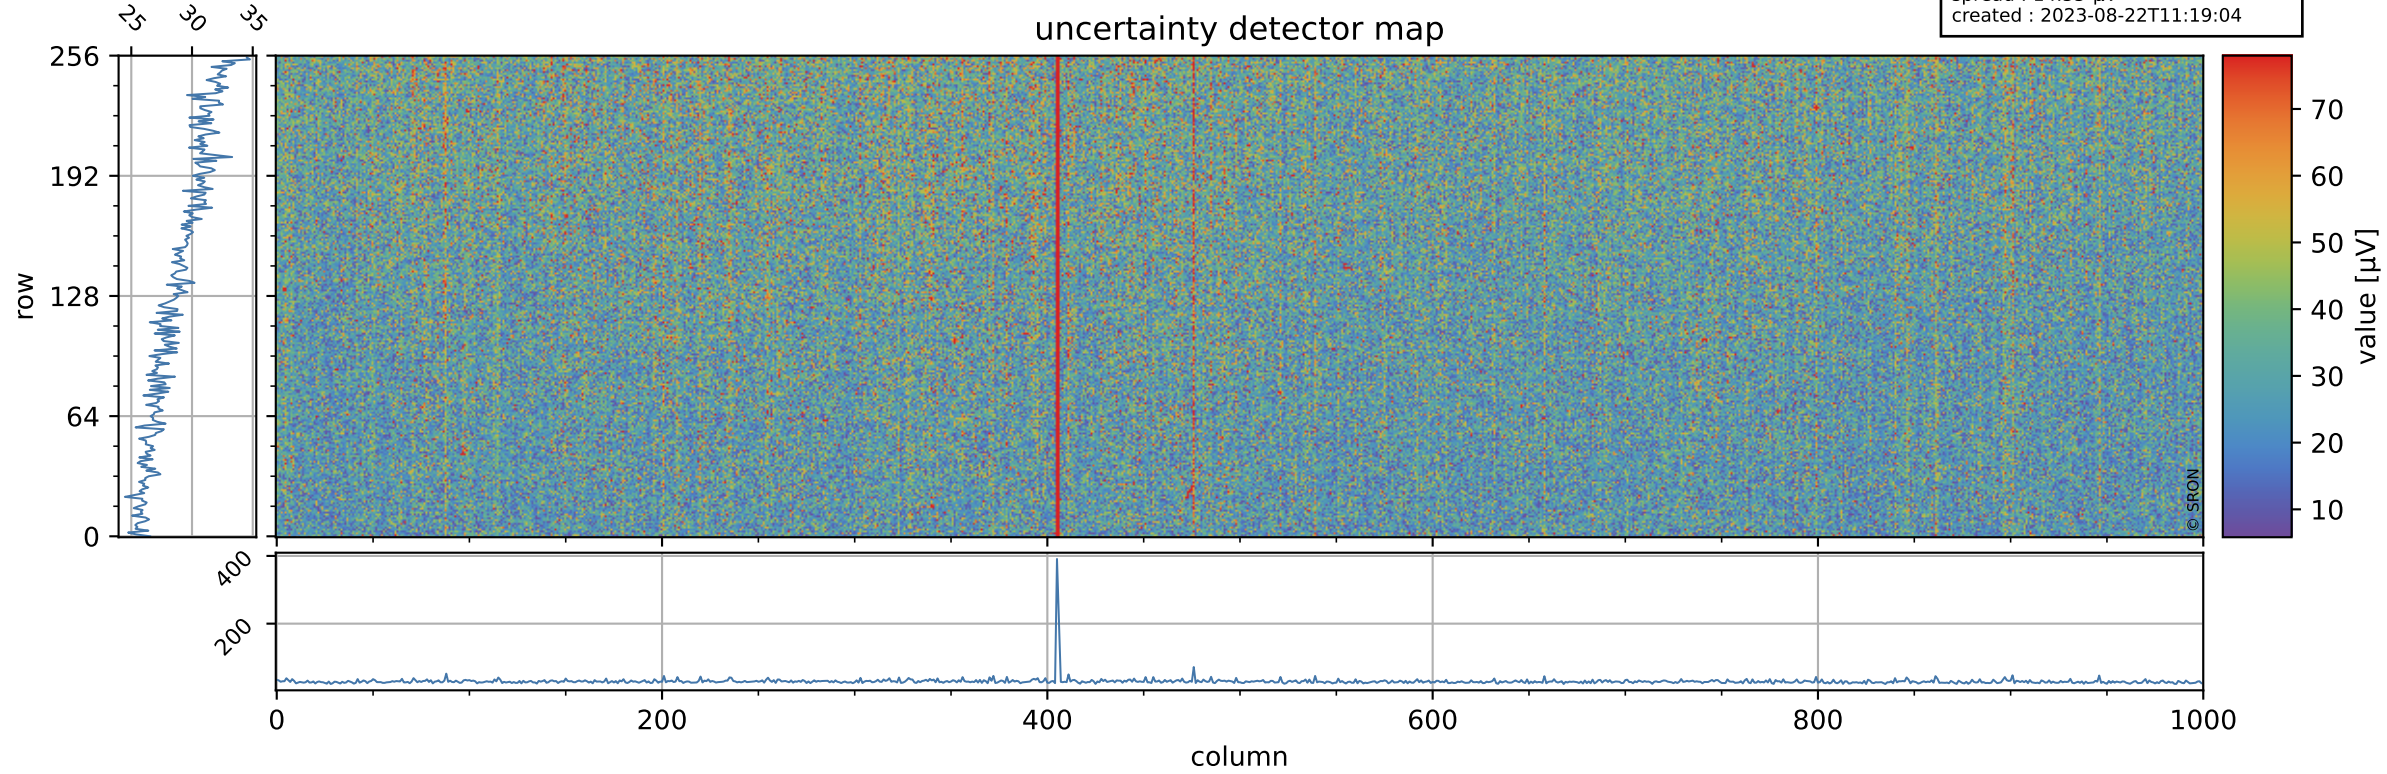

Tropomi SWIR offset (beta nominal)

orbits : 18 in [28747, 28792]
coverage : 2023-05-01 / 2023-05-04
median : 0.52601 V
spread : 0.035912 V
created : 2023-08-22T11:19:04

value detector map

Tropomi SWIR offset (beta nominal)

orbits : 18 in [28747, 28792]
coverage : 2023-05-01 / 2023-05-04
median : 29.052 μV
spread : 14.55 μV
created : 2023-08-22T11:19:04

Tropomi SWIR offset (beta nominal)

orbits : 18 in [28747, 28792]
coverage : 2023-05-01 / 2023-05-04
median : -0.0030632 mV
spread : 0.40677 mV
created : 2023-08-22T11:19:04

value compared with SWIR offset CKD

Tropomi SWIR offset (beta nominal) ground-tracks of Sentinel-5P

orbits : 18 in [28747, 28792]
coverage : 2023-05-01 / 2023-05-04
created : 2023-08-22T11:19:04

Tropomi SWIR offset (beta nominal)

orbits : [1867, 28792]
coverage : 2018-02-20 / 2023-05-04
created : 2023-08-22T11:19:05

trend of detector median & temperatures