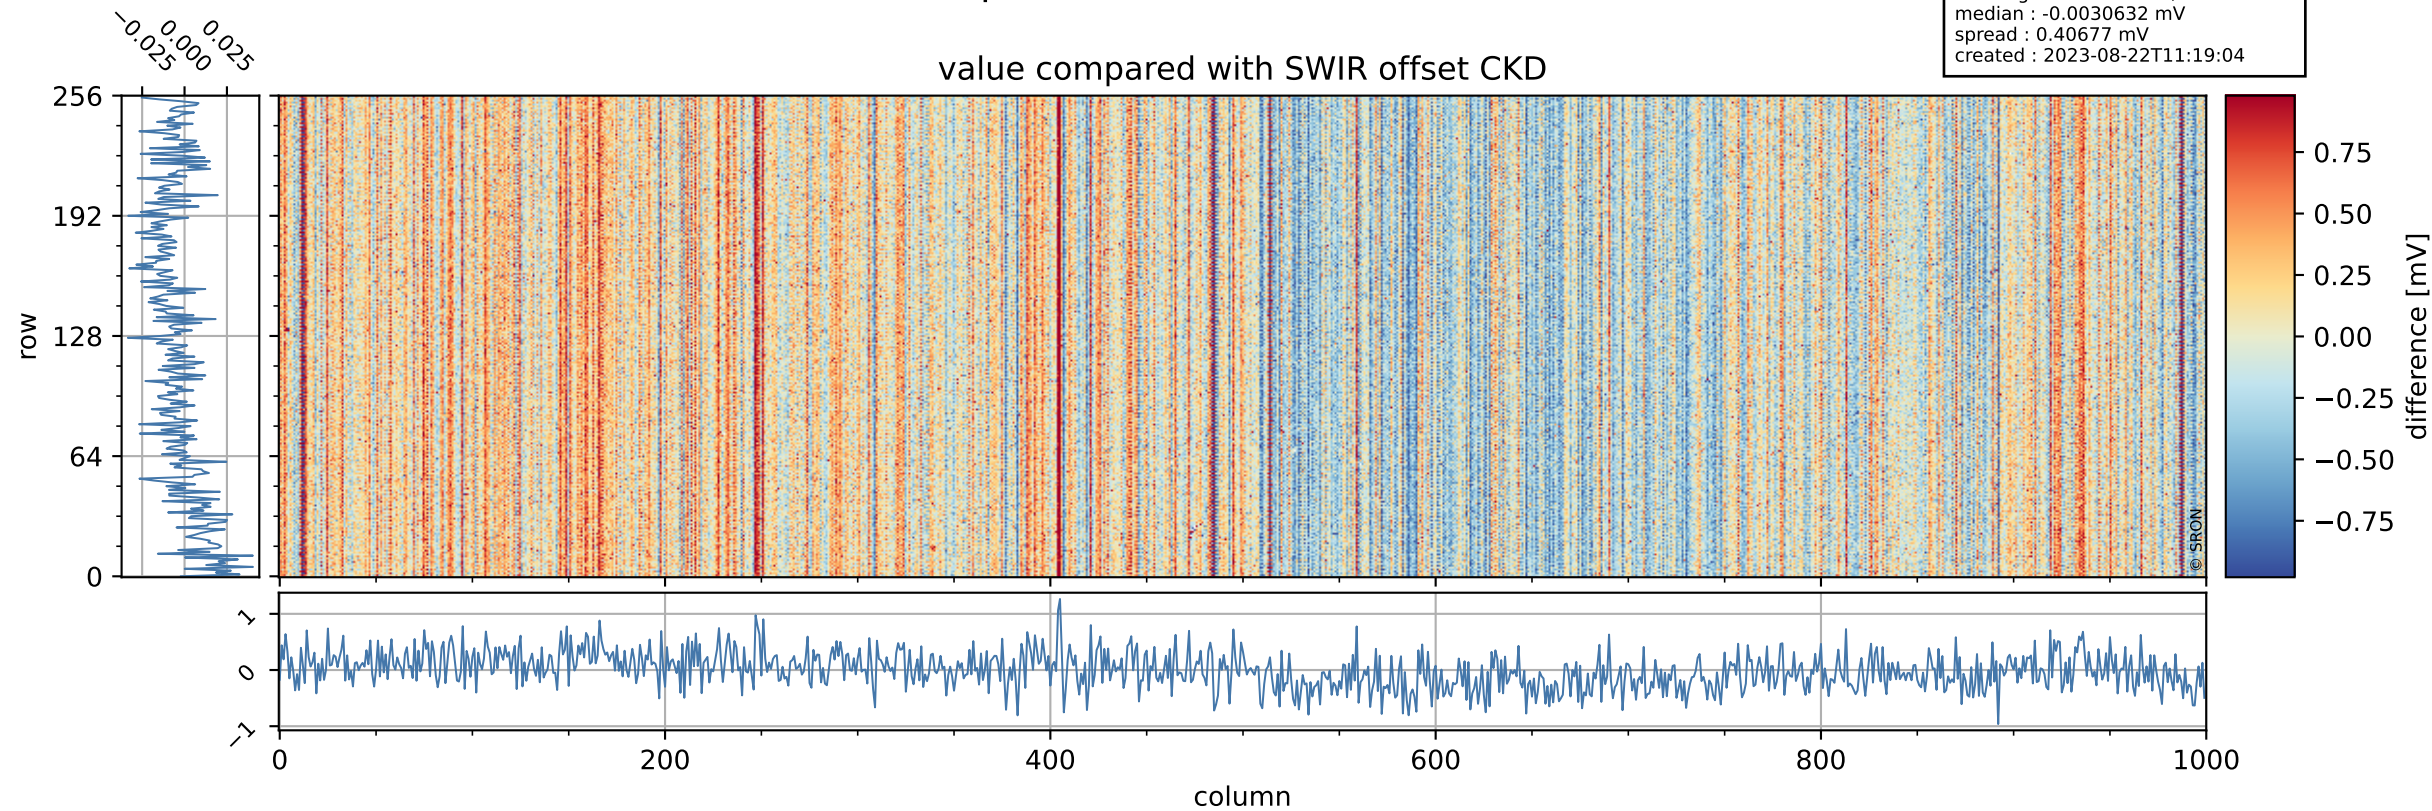

Tropomi SWIR offset (beta nominal)

orbits : 18 in [28747, 28792]
coverage : 2023-05-01 / 2023-05-04
median : 0.52601 V
spread : 0.035912 V
created : 2023-08-22T11:19:04

value detector map

Tropomi SWIR offset (beta nominal)

orbits : 18 in [28747, 28792]
coverage : 2023-05-01 / 2023-05-04
median : 29.052 μV
spread : 14.55 μV
created : 2023-08-22T11:19:04

Tropomi SWIR offset (beta nominal)

orbits : 18 in [28747, 28792]
coverage : 2023-05-01 / 2023-05-04
median : -0.0030632 mV
spread : 0.40677 mV
created : 2023-08-22T11:19:04

value compared with SWIR offset CKD

Tropomi SWIR offset (beta nominal) ground-tracks of Sentinel-5P

orbits : 18 in [28747, 28792]
coverage : 2023-05-01 / 2023-05-04
created : 2023-08-22T11:19:04

Tropomi SWIR offset (beta nominal)

orbits : [1867, 28792]
coverage : 2018-02-20 / 2023-05-04
created : 2023-08-22T11:19:05

trend of detector median & temperatures