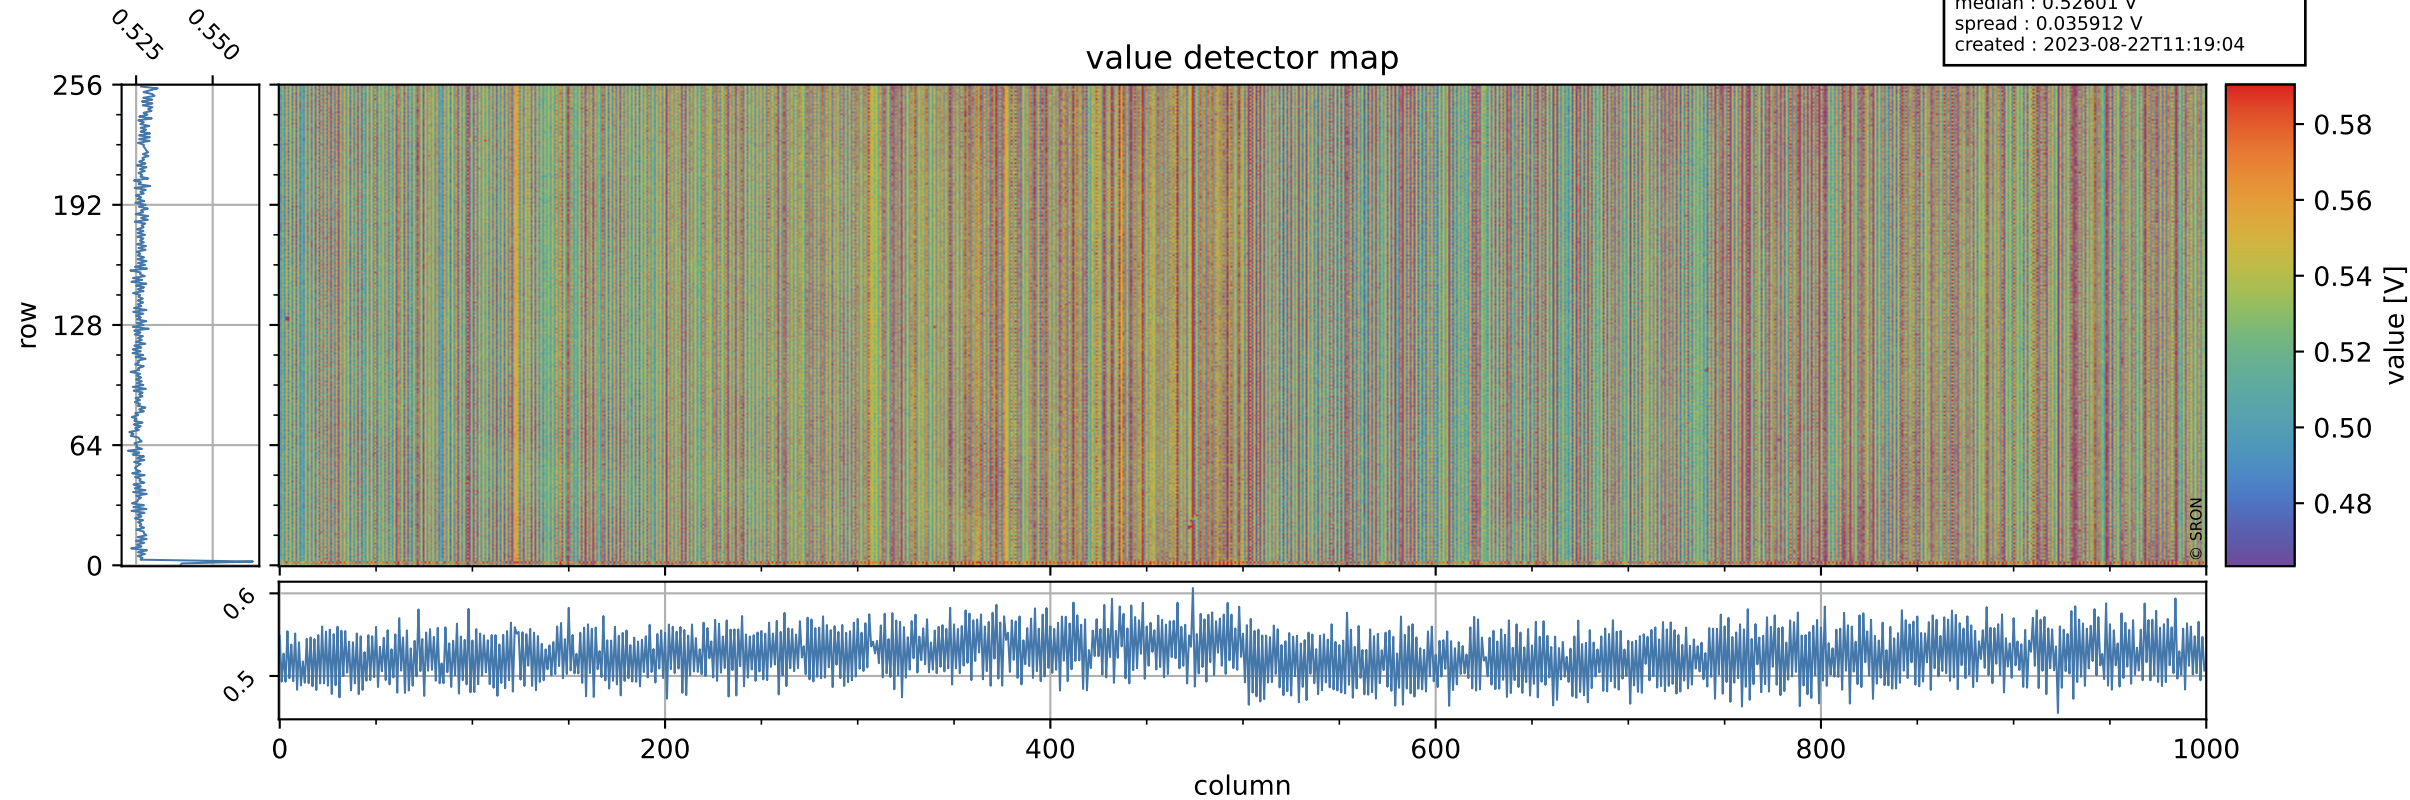

Tropomi SWIR offset (beta nominal)

orbits : 18 in [28747, 28792]
coverage : 2023-05-01 / 2023-05-04
median : 0.52601 V
spread : 0.035912 V
created : 2023-08-22T11:19:04

value detector map

Tropomi SWIR offset (beta nominal)

orbits : 18 in [28747, 28792]
coverage : 2023-05-01 / 2023-05-04
median : 29.052 μV
spread : 14.55 μV
created : 2023-08-22T11:19:04

Tropomi SWIR offset (beta nominal)

orbits : 18 in [28747, 28792]
coverage : 2023-05-01 / 2023-05-04
median : -0.0030632 mV
spread : 0.40677 mV
created : 2023-08-22T11:19:04

value compared with SWIR offset CKD

Tropomi SWIR offset (beta nominal) ground-tracks of Sentinel-5P

orbits : 18 in [28747, 28792]
coverage : 2023-05-01 / 2023-05-04
created : 2023-08-22T11:19:04

Tropomi SWIR offset (beta nominal)

orbits : [1867, 28792]
coverage : 2018-02-20 / 2023-05-04
created : 2023-08-22T11:19:05

trend of detector median & temperatures