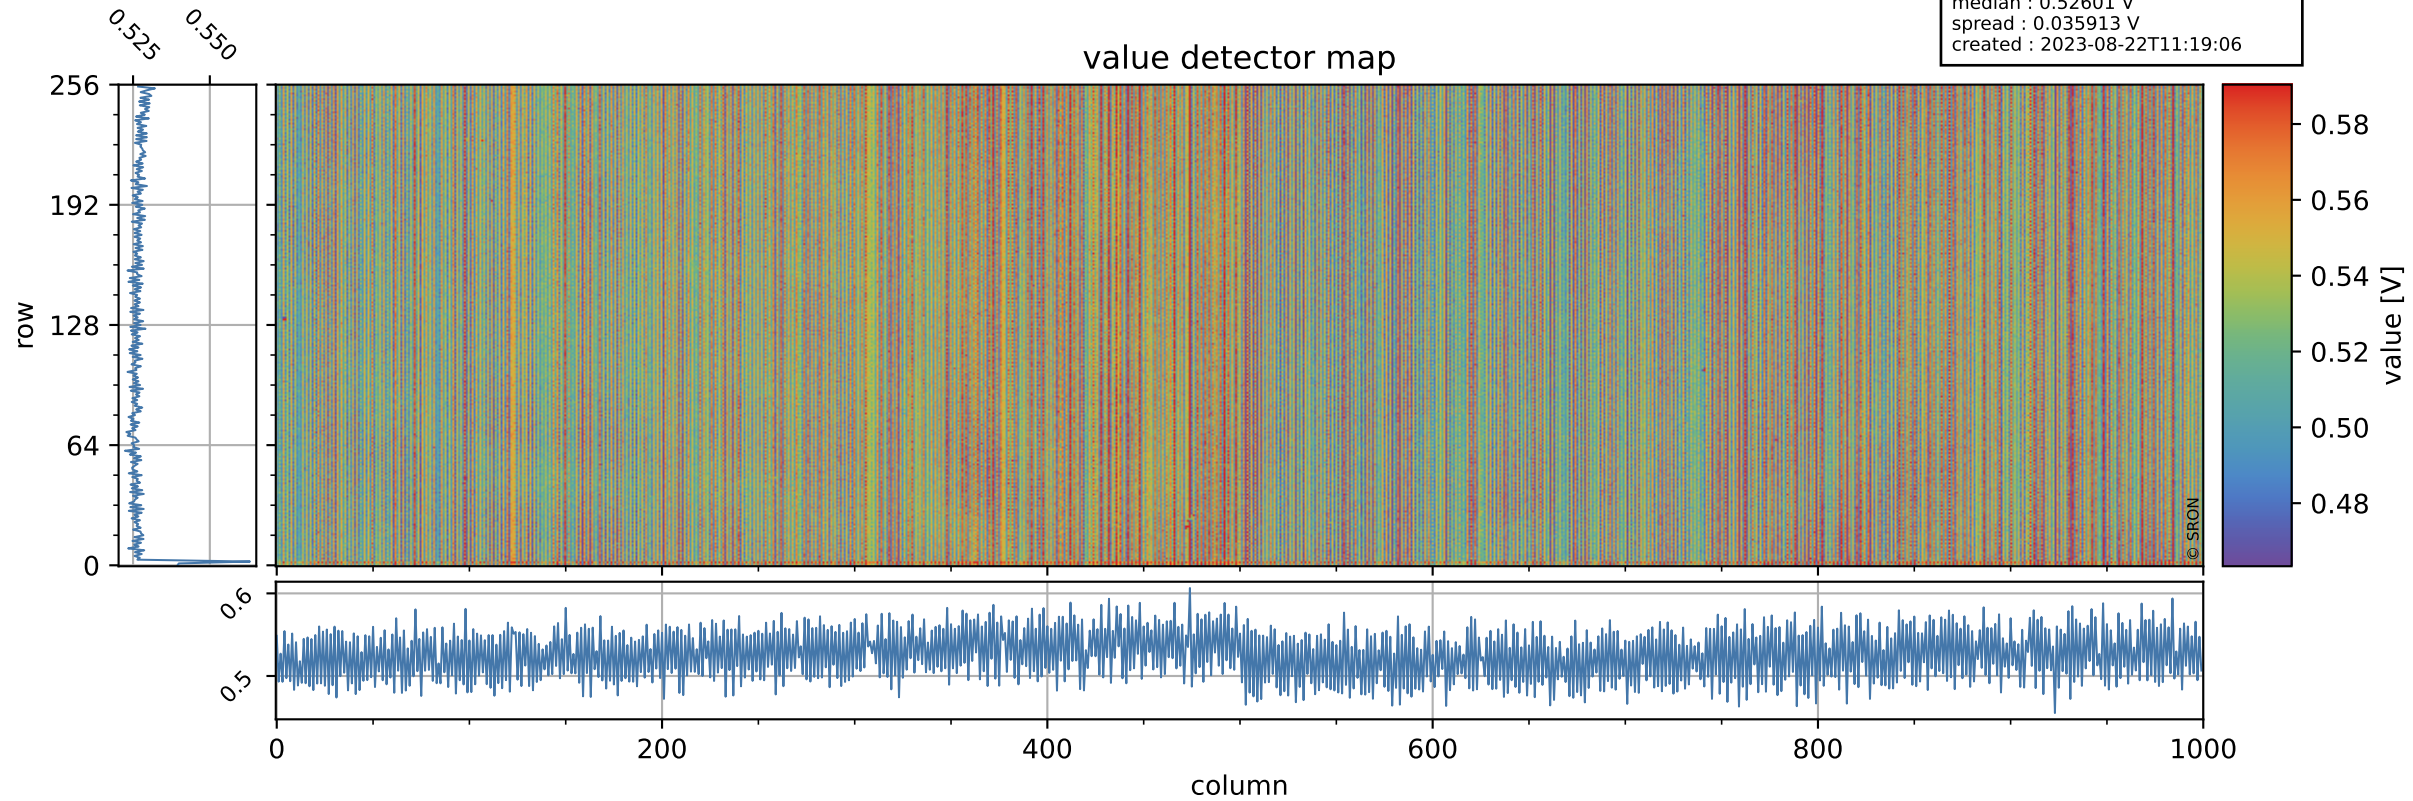

Tropomi SWIR offset (beta nominal)

orbits : 20 in [28792, 28837]
coverage : 2023-05-04 / 2023-05-07
median : 0.52601 V
spread : 0.035913 V
created : 2023-08-22T11:19:06

value detector map

Tropomi SWIR offset (beta nominal)

orbits : 20 in [28792, 28837]
coverage : 2023-05-04 / 2023-05-07
median : 32.351 μV
spread : 16.009 μV
created : 2023-08-22T11:19:06

Tropomi SWIR offset (beta nominal)

orbits : 20 in [28792, 28837]
coverage : 2023-05-04 / 2023-05-07
median : -0.0033598 mV
spread : 0.40854 mV
created : 2023-08-22T11:19:06

value compared with SWIR offset CKD

Tropomi SWIR offset (beta nominal) ground-tracks of Sentinel-5P

orbits : 20 in [28792, 28837]
coverage : 2023-05-04 / 2023-05-07
created : 2023-08-22T11:19:07

Tropomi SWIR offset (beta nominal)

orbits : [1867, 28837]
coverage : 2018-02-20 / 2023-05-07
created : 2023-08-22T11:19:07

trend of detector median & temperatures