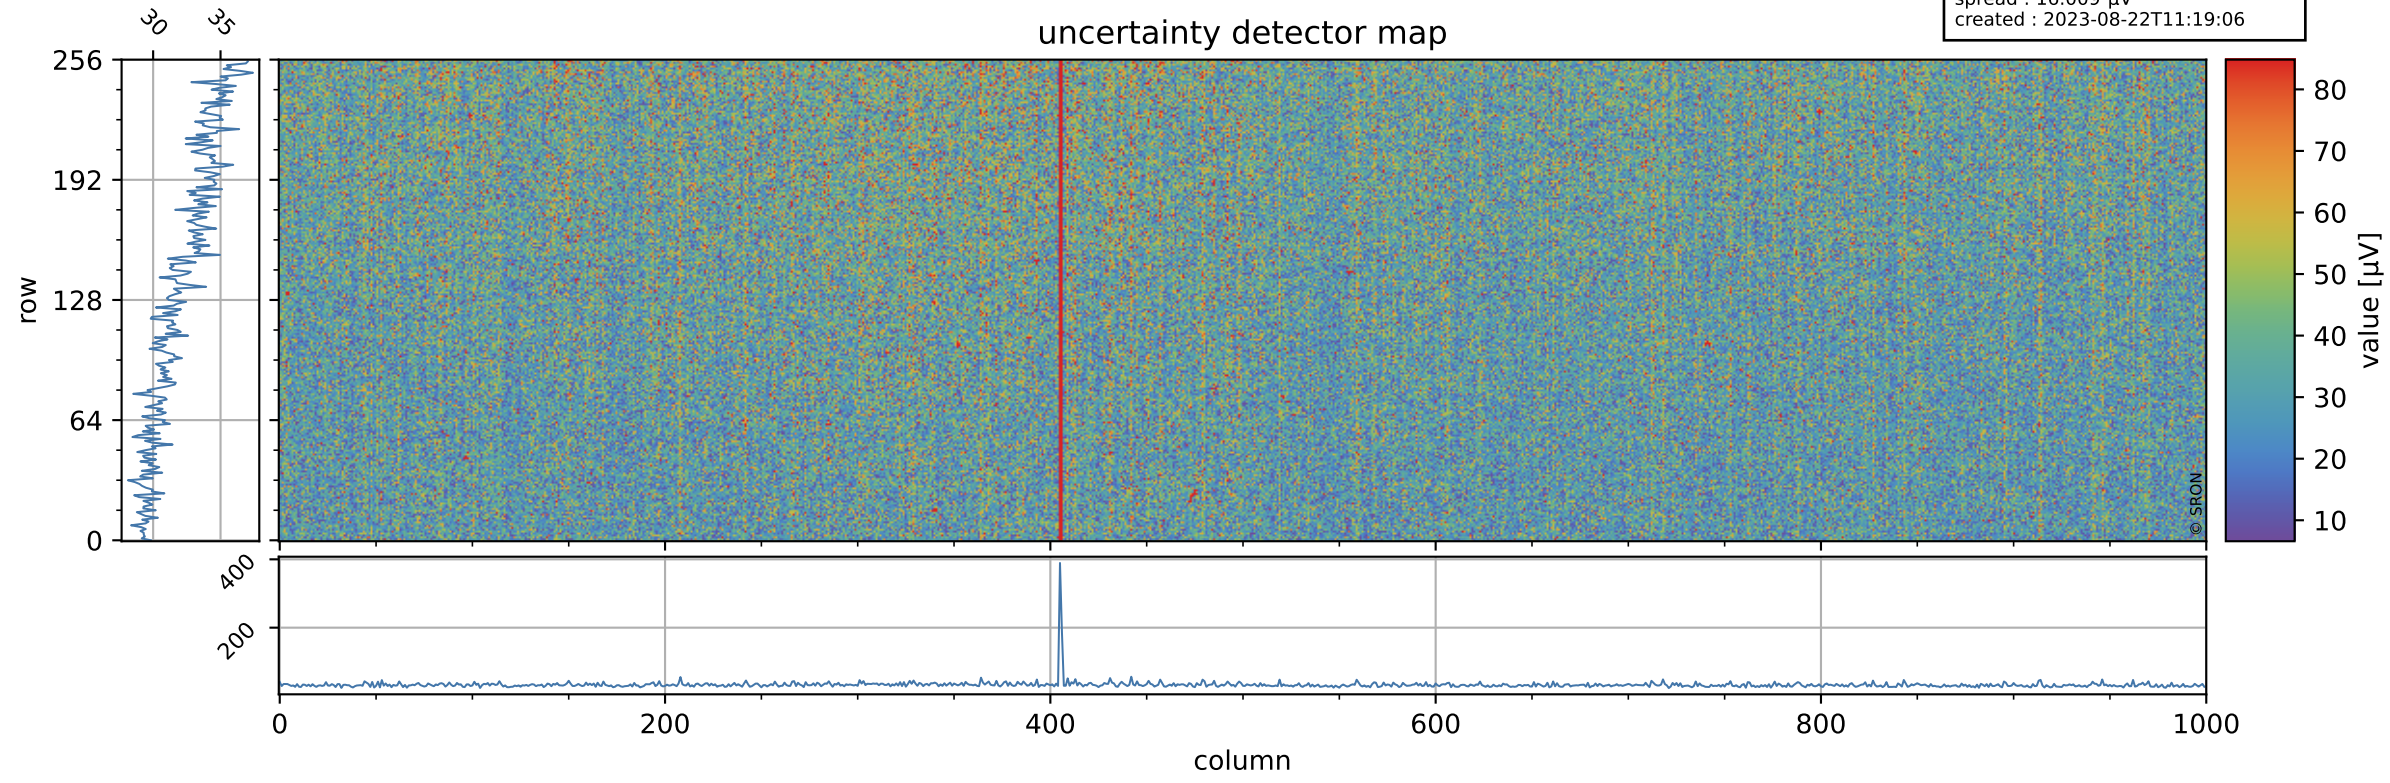

Tropomi SWIR offset (beta nominal)

orbits : 20 in [28792, 28837]
coverage : 2023-05-04 / 2023-05-07
median : 0.52601 V
spread : 0.035913 V
created : 2023-08-22T11:19:06

value detector map

Tropomi SWIR offset (beta nominal)

orbits : 20 in [28792, 28837]
coverage : 2023-05-04 / 2023-05-07
median : 32.351 μV
spread : 16.009 μV
created : 2023-08-22T11:19:06

Tropomi SWIR offset (beta nominal)

orbits : 20 in [28792, 28837]
coverage : 2023-05-04 / 2023-05-07
median : -0.0033598 mV
spread : 0.40854 mV
created : 2023-08-22T11:19:06

value compared with SWIR offset CKD

Tropomi SWIR offset (beta nominal) ground-tracks of Sentinel-5P

orbits : 20 in [28792, 28837]
coverage : 2023-05-04 / 2023-05-07
created : 2023-08-22T11:19:07

Tropomi SWIR offset (beta nominal)

orbits : [1867, 28837]
coverage : 2018-02-20 / 2023-05-07
created : 2023-08-22T11:19:07

trend of detector median & temperatures