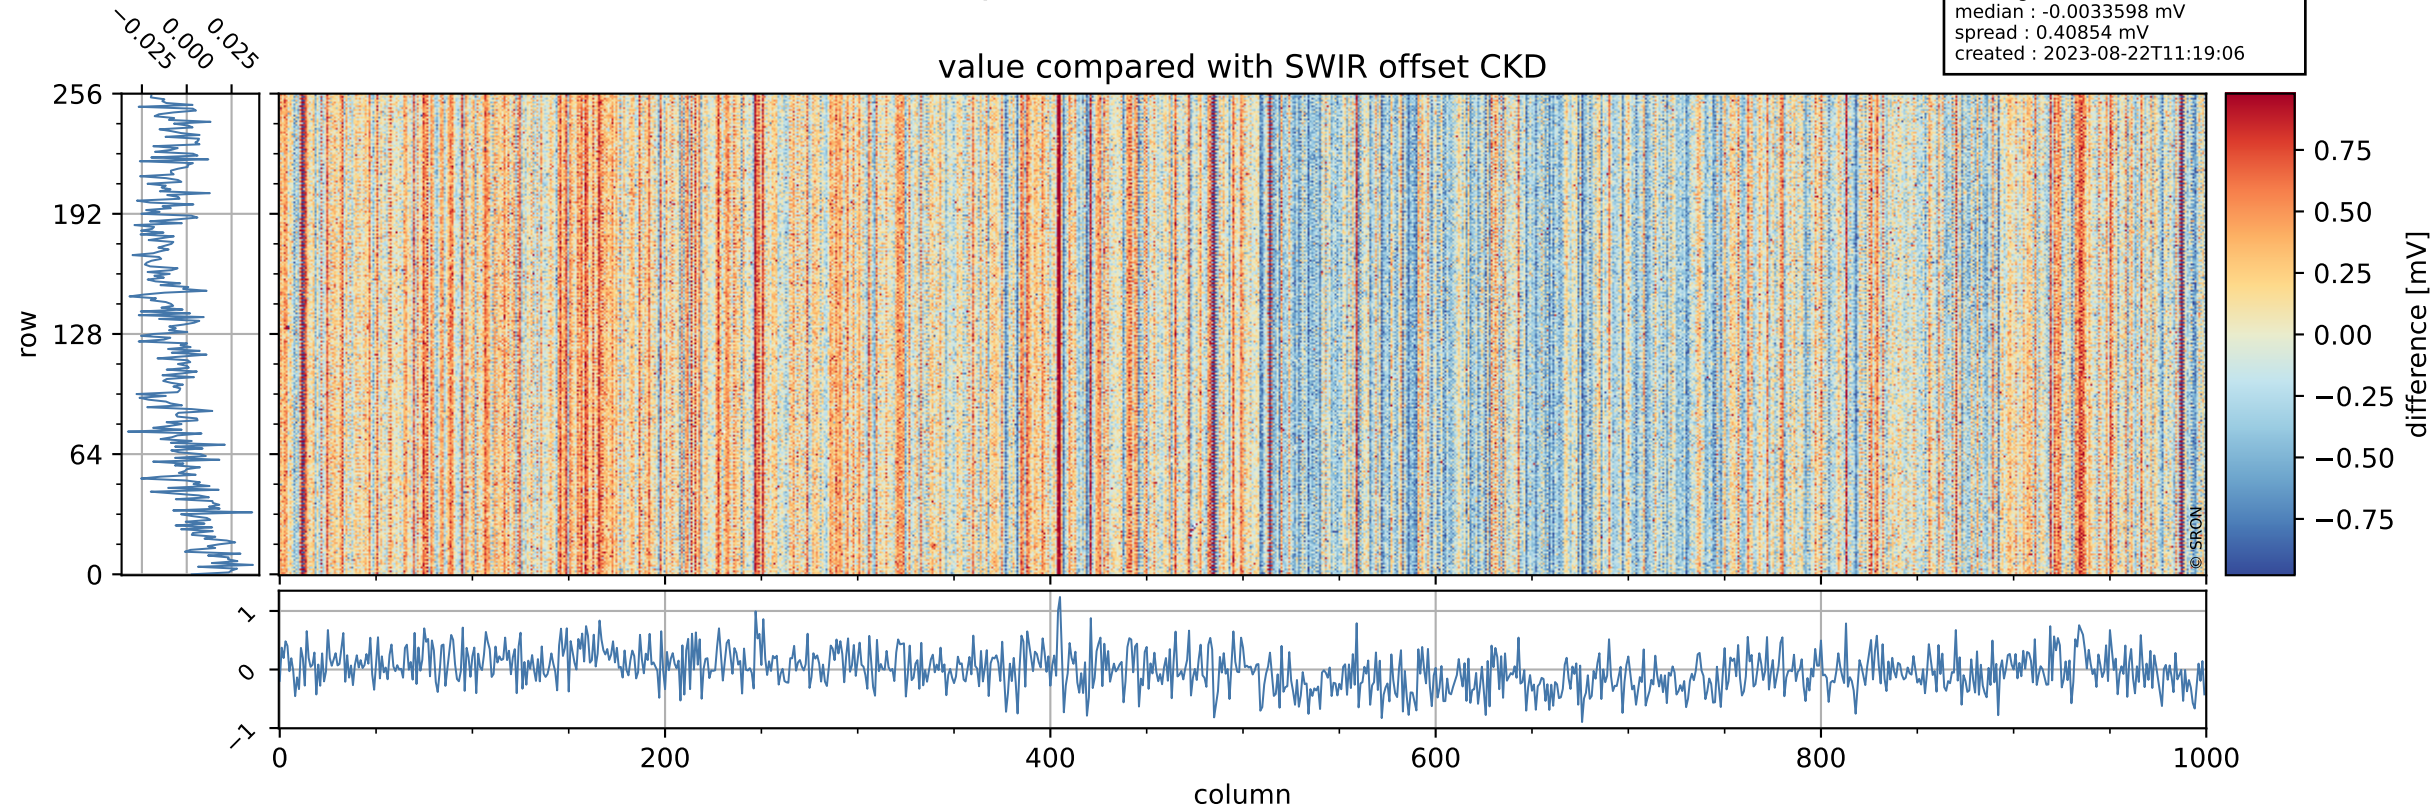

Tropomi SWIR offset (beta nominal)

orbits : 20 in [28792, 28837]
coverage : 2023-05-04 / 2023-05-07
median : 0.52601 V
spread : 0.035913 V
created : 2023-08-22T11:19:06

value detector map

Tropomi SWIR offset (beta nominal)

orbits : 20 in [28792, 28837]
coverage : 2023-05-04 / 2023-05-07
median : 32.351 μV
spread : 16.009 μV
created : 2023-08-22T11:19:06

Tropomi SWIR offset (beta nominal)

orbits : 20 in [28792, 28837]
coverage : 2023-05-04 / 2023-05-07
median : -0.0033598 mV
spread : 0.40854 mV
created : 2023-08-22T11:19:06

value compared with SWIR offset CKD

Tropomi SWIR offset (beta nominal) ground-tracks of Sentinel-5P

orbits : 20 in [28792, 28837]
coverage : 2023-05-04 / 2023-05-07
created : 2023-08-22T11:19:07

Tropomi SWIR offset (beta nominal)

orbits : [1867, 28837]
coverage : 2018-02-20 / 2023-05-07
created : 2023-08-22T11:19:07

trend of detector median & temperatures