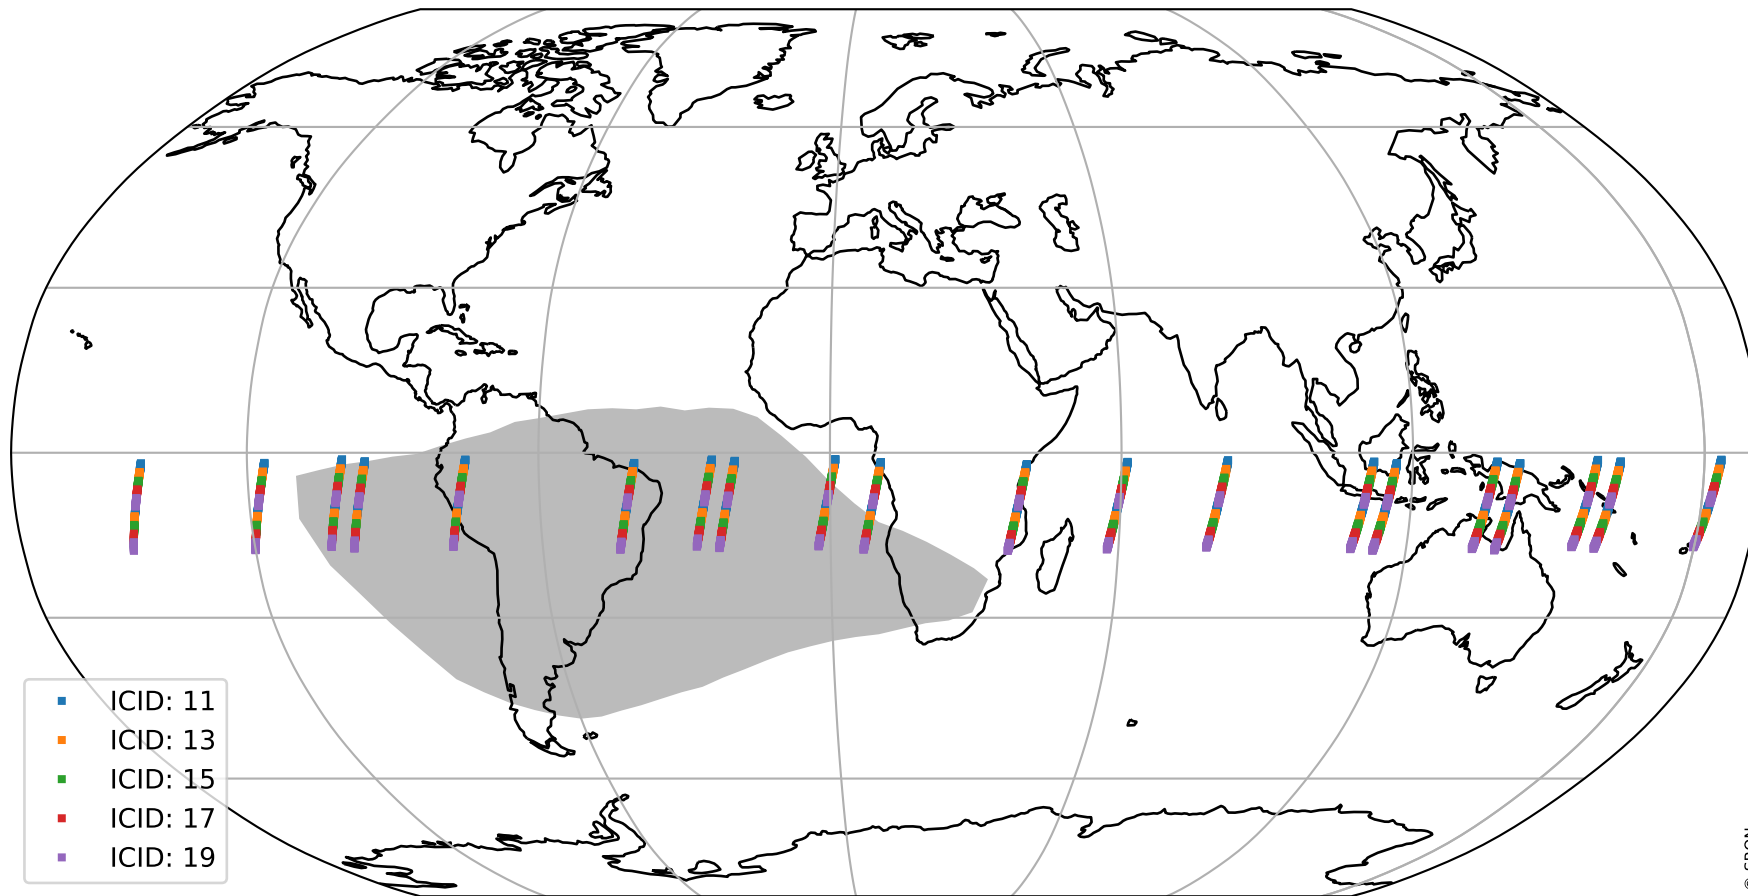

Tropomi SWIR offset (beta nominal)

orbits : 20 in [28792, 28837]
coverage : 2023-05-04 / 2023-05-07
median : 0.52601 V
spread : 0.035913 V
created : 2023-08-22T11:19:06

value detector map

Tropomi SWIR offset (beta nominal)

orbits : 20 in [28792, 28837]
coverage : 2023-05-04 / 2023-05-07
median : 32.351 μV
spread : 16.009 μV
created : 2023-08-22T11:19:06

Tropomi SWIR offset (beta nominal)

orbits : 20 in [28792, 28837]
coverage : 2023-05-04 / 2023-05-07
median : -0.0033598 mV
spread : 0.40854 mV
created : 2023-08-22T11:19:06

value compared with SWIR offset CKD

Tropomi SWIR offset (beta nominal) ground-tracks of Sentinel-5P

orbits : 20 in [28792, 28837]
coverage : 2023-05-04 / 2023-05-07
created : 2023-08-22T11:19:07

Tropomi SWIR offset (beta nominal)

orbits : [1867, 28837]
coverage : 2018-02-20 / 2023-05-07
created : 2023-08-22T11:19:07

trend of detector median & temperatures