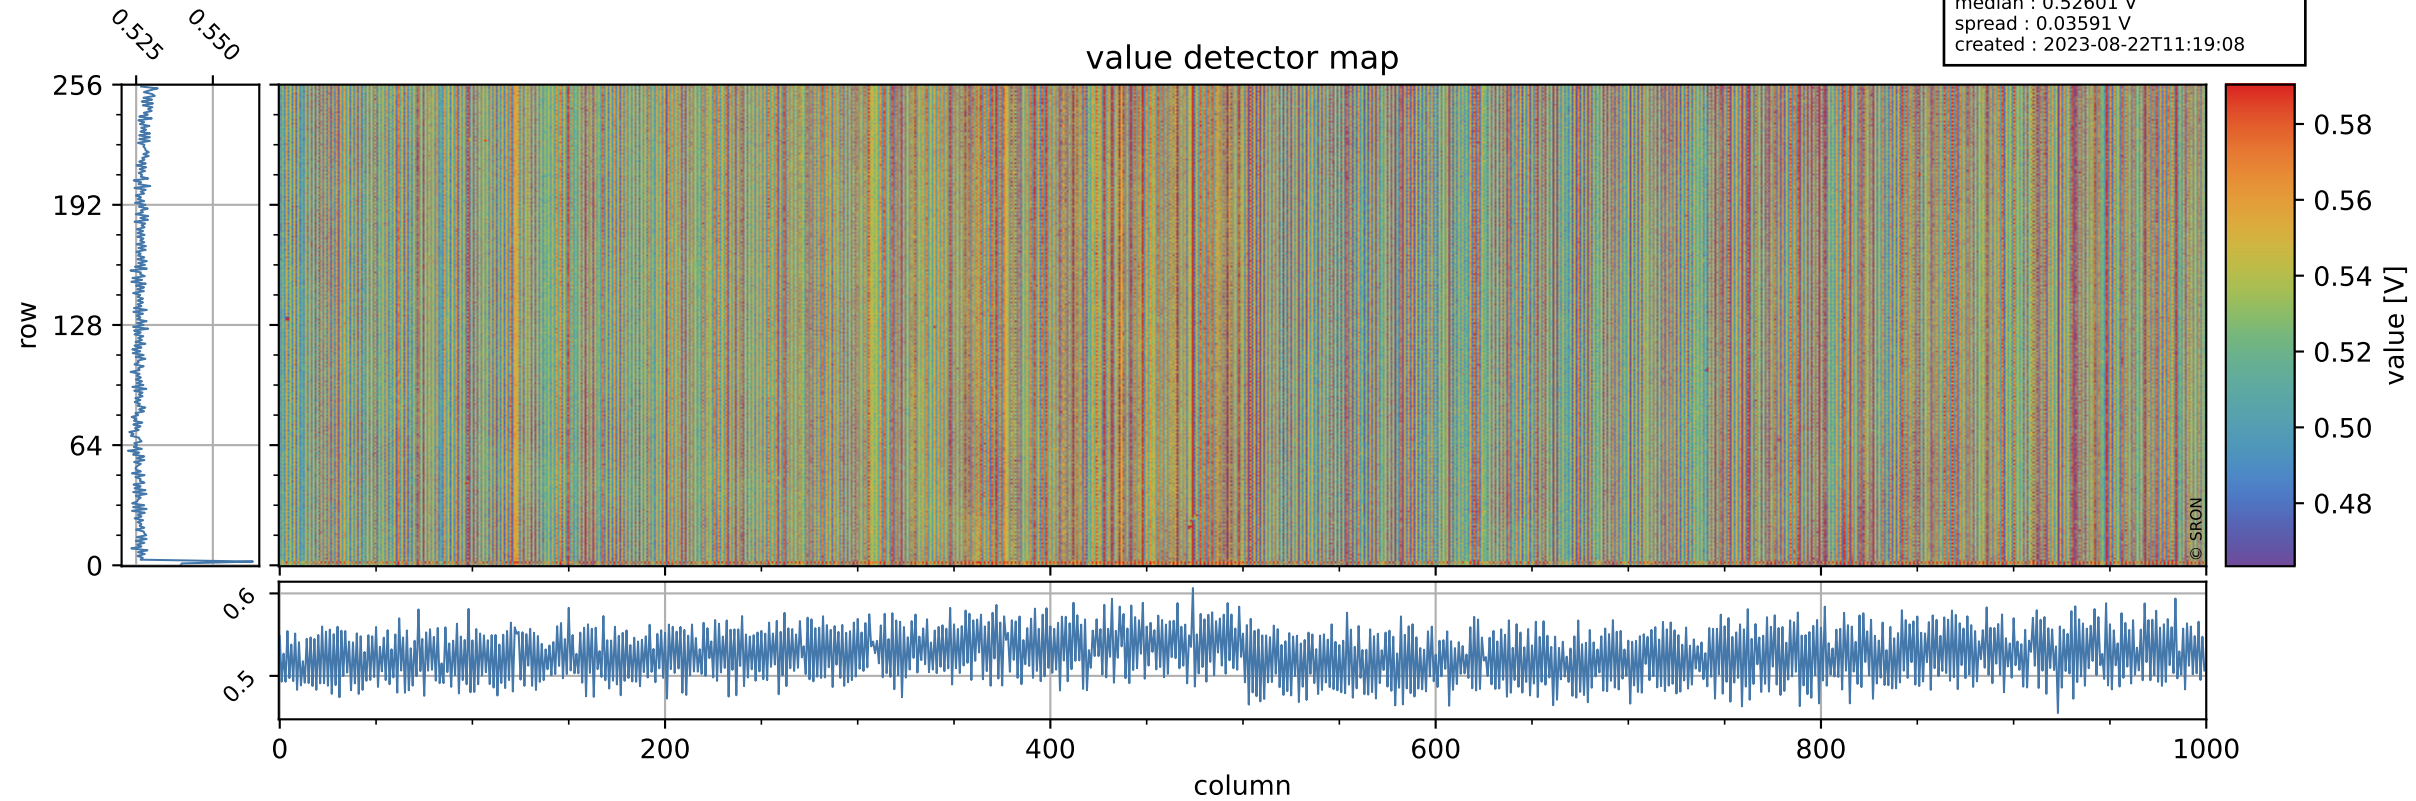

# Tropomi SWIR offset (beta nominal)

orbits : 19 in [28837, 28882]  
coverage : 2023-05-08 / 2023-05-11  
median : 0.52601 V  
spread : 0.03591 V  
created : 2023-08-22T11:19:08

## value detector map

# Tropomi SWIR offset (beta nominal)

orbits : 19 in [28837, 28882]  
coverage : 2023-05-08 / 2023-05-11  
median : 36.404  $\mu\text{V}$   
spread : 16.782  $\mu\text{V}$   
created : 2023-08-22T11:19:08

# Tropomi SWIR offset (beta nominal) ground-tracks of Sentinel-5P

orbits : 19 in [28837, 28882]  
coverage : 2023-05-08 / 2023-05-11  
created : 2023-08-22T11:19:09