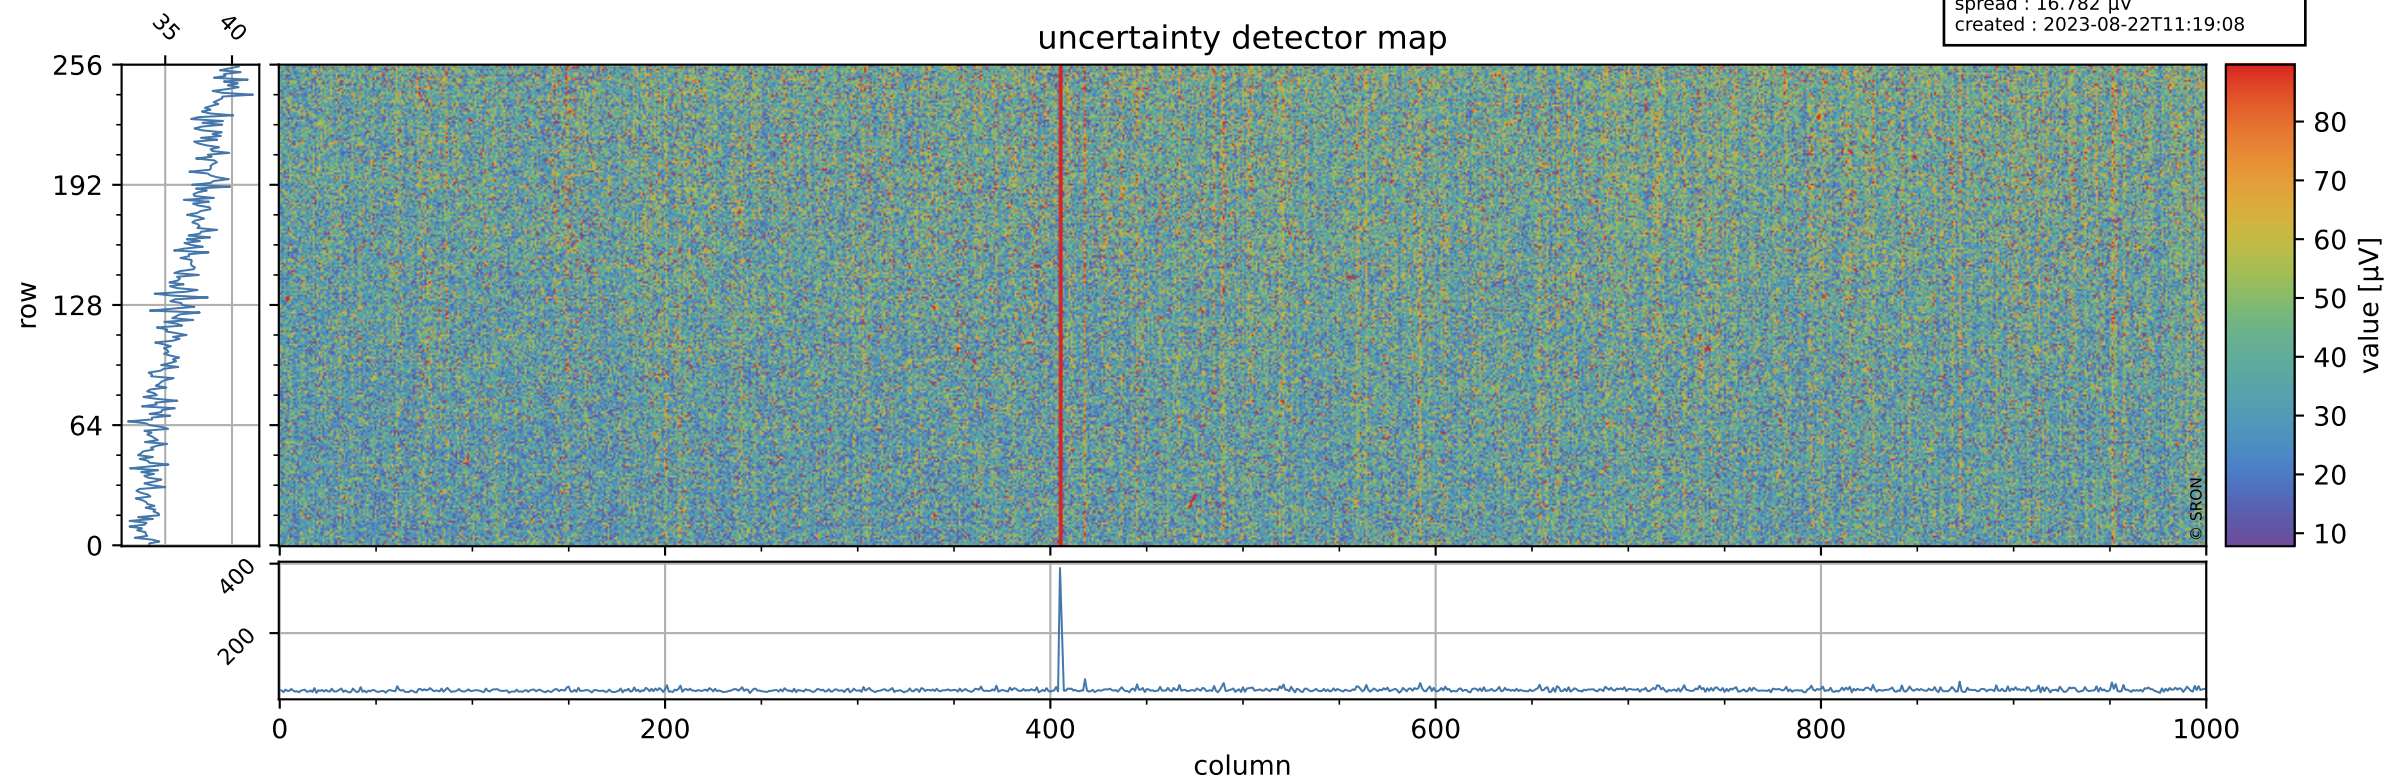

# Tropomi SWIR offset (beta nominal)

orbits : 19 in [28837, 28882]  
coverage : 2023-05-08 / 2023-05-11  
median : 0.52601 V  
spread : 0.03591 V  
created : 2023-08-22T11:19:08

## value detector map

# Tropomi SWIR offset (beta nominal)

orbits : 19 in [28837, 28882]  
coverage : 2023-05-08 / 2023-05-11  
median : 36.404  $\mu\text{V}$   
spread : 16.782  $\mu\text{V}$   
created : 2023-08-22T11:19:08

# Tropomi SWIR offset (beta nominal) ground-tracks of Sentinel-5P

orbits : 19 in [28837, 28882]  
coverage : 2023-05-08 / 2023-05-11  
created : 2023-08-22T11:19:09