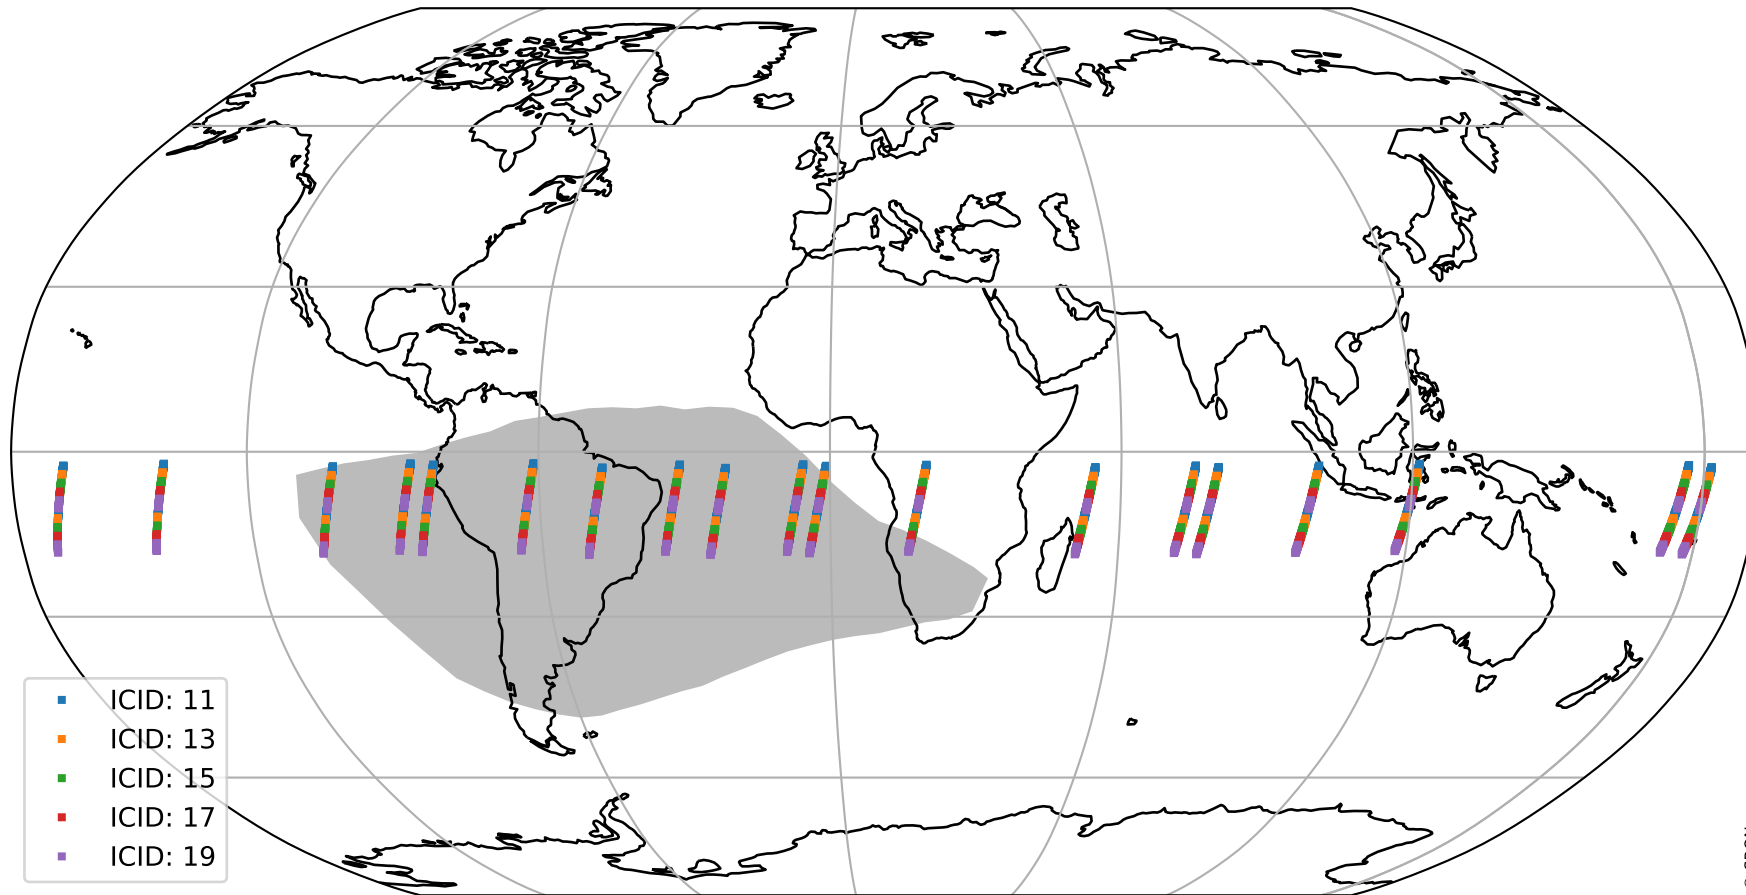

# Tropomi SWIR offset (beta nominal)

orbits : 19 in [28837, 28882]  
coverage : 2023-05-08 / 2023-05-11  
median : 36.404  $\mu\text{V}$   
spread : 16.782  $\mu\text{V}$   
created : 2023-08-22T11:19:08

# Tropomi SWIR offset (beta nominal)

orbits : 19 in [28837, 28882]  
coverage : 2023-05-08 / 2023-05-11  
median : -0.0070838 mV  
spread : 0.40838 mV  
created : 2023-08-22T11:19:09

value compared with SWIR offset CKD

# Tropomi SWIR offset (beta nominal) ground-tracks of Sentinel-5P

orbits : 19 in [28837, 28882]  
coverage : 2023-05-08 / 2023-05-11  
created : 2023-08-22T11:19:09

# Tropomi SWIR offset (beta nominal)

orbits : [1867, 28882]  
coverage : 2018-02-20 / 2023-05-11  
created : 2023-08-22T11:19:09