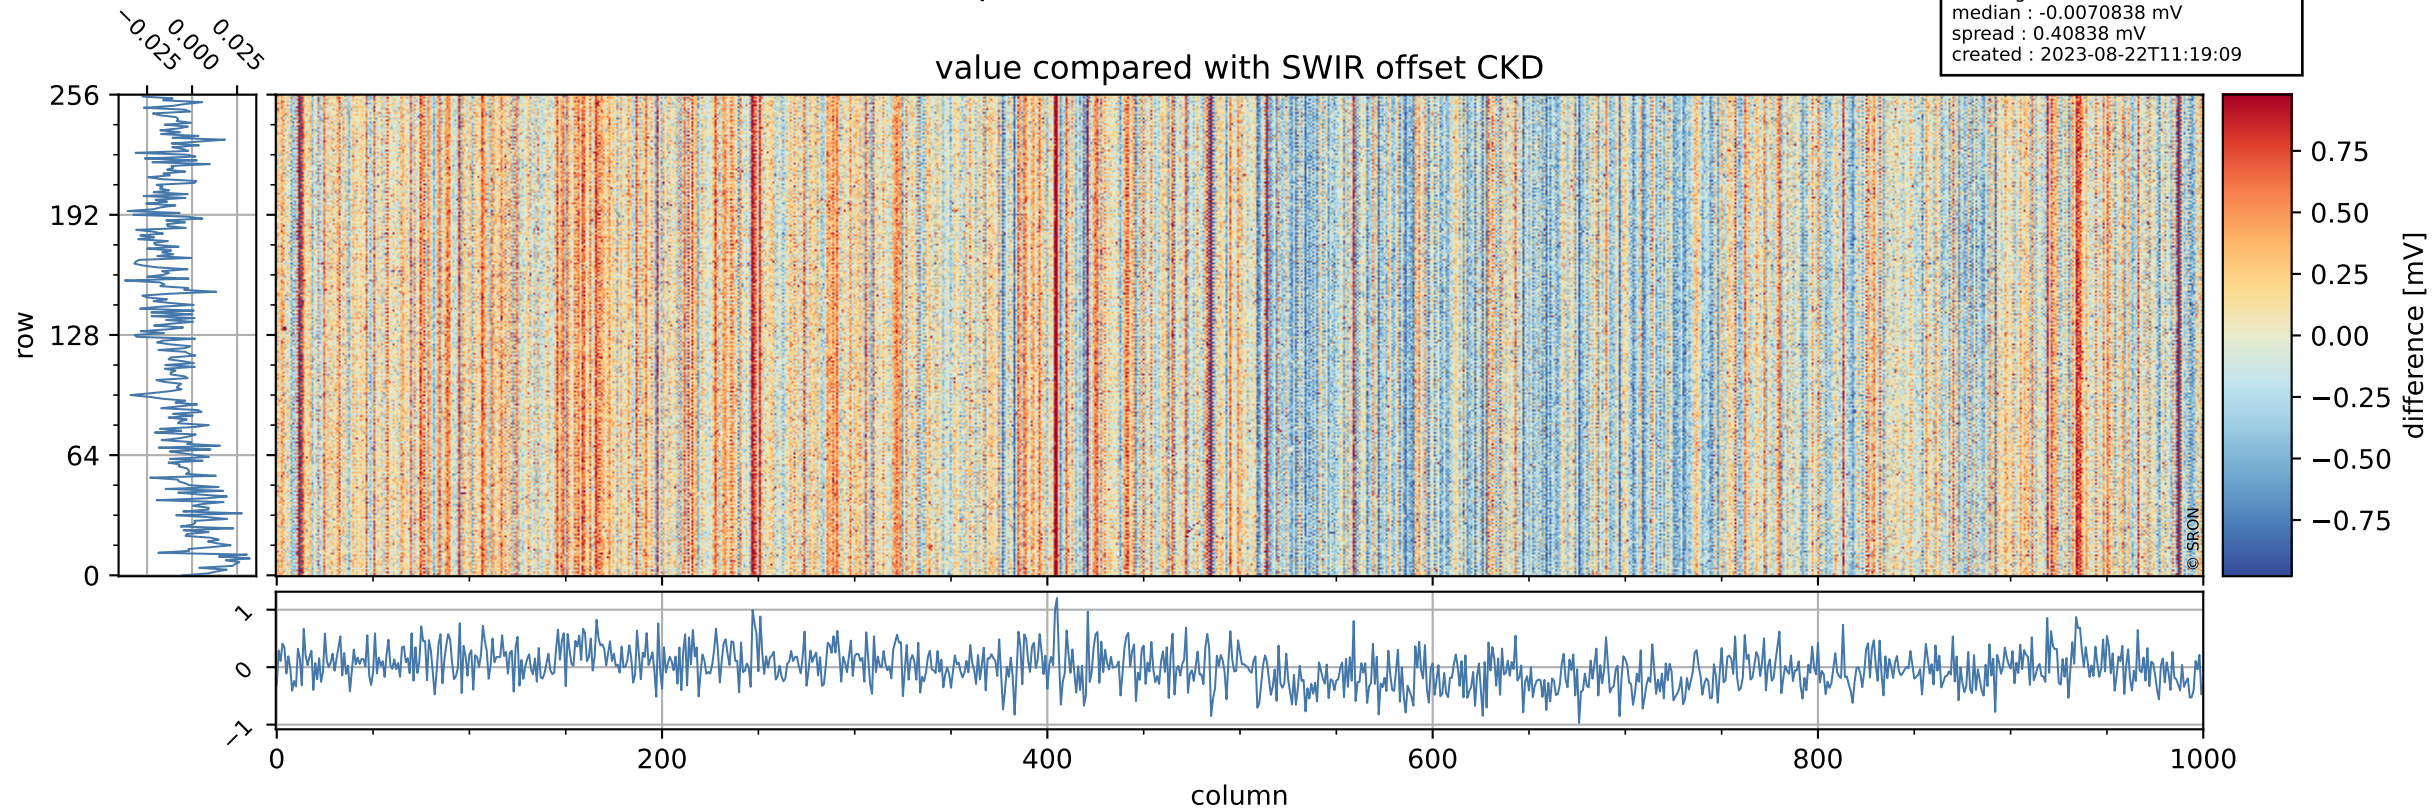

## value detector map

# Tropomi SWIR offset (beta nominal)

orbits : 19 in [28837, 28882]  
coverage : 2023-05-08 / 2023-05-11  
median : 36.404  $\mu\text{V}$   
spread : 16.782  $\mu\text{V}$   
created : 2023-08-22T11:19:08

# Tropomi SWIR offset (beta nominal)

orbits : 19 in [28837, 28882]  
coverage : 2023-05-08 / 2023-05-11  
median : -0.0070838 mV  
spread : 0.40838 mV  
created : 2023-08-22T11:19:09

value compared with SWIR offset CKD

# Tropomi SWIR offset (beta nominal) ground-tracks of Sentinel-5P

orbits : 19 in [28837, 28882]  
coverage : 2023-05-08 / 2023-05-11  
created : 2023-08-22T11:19:09