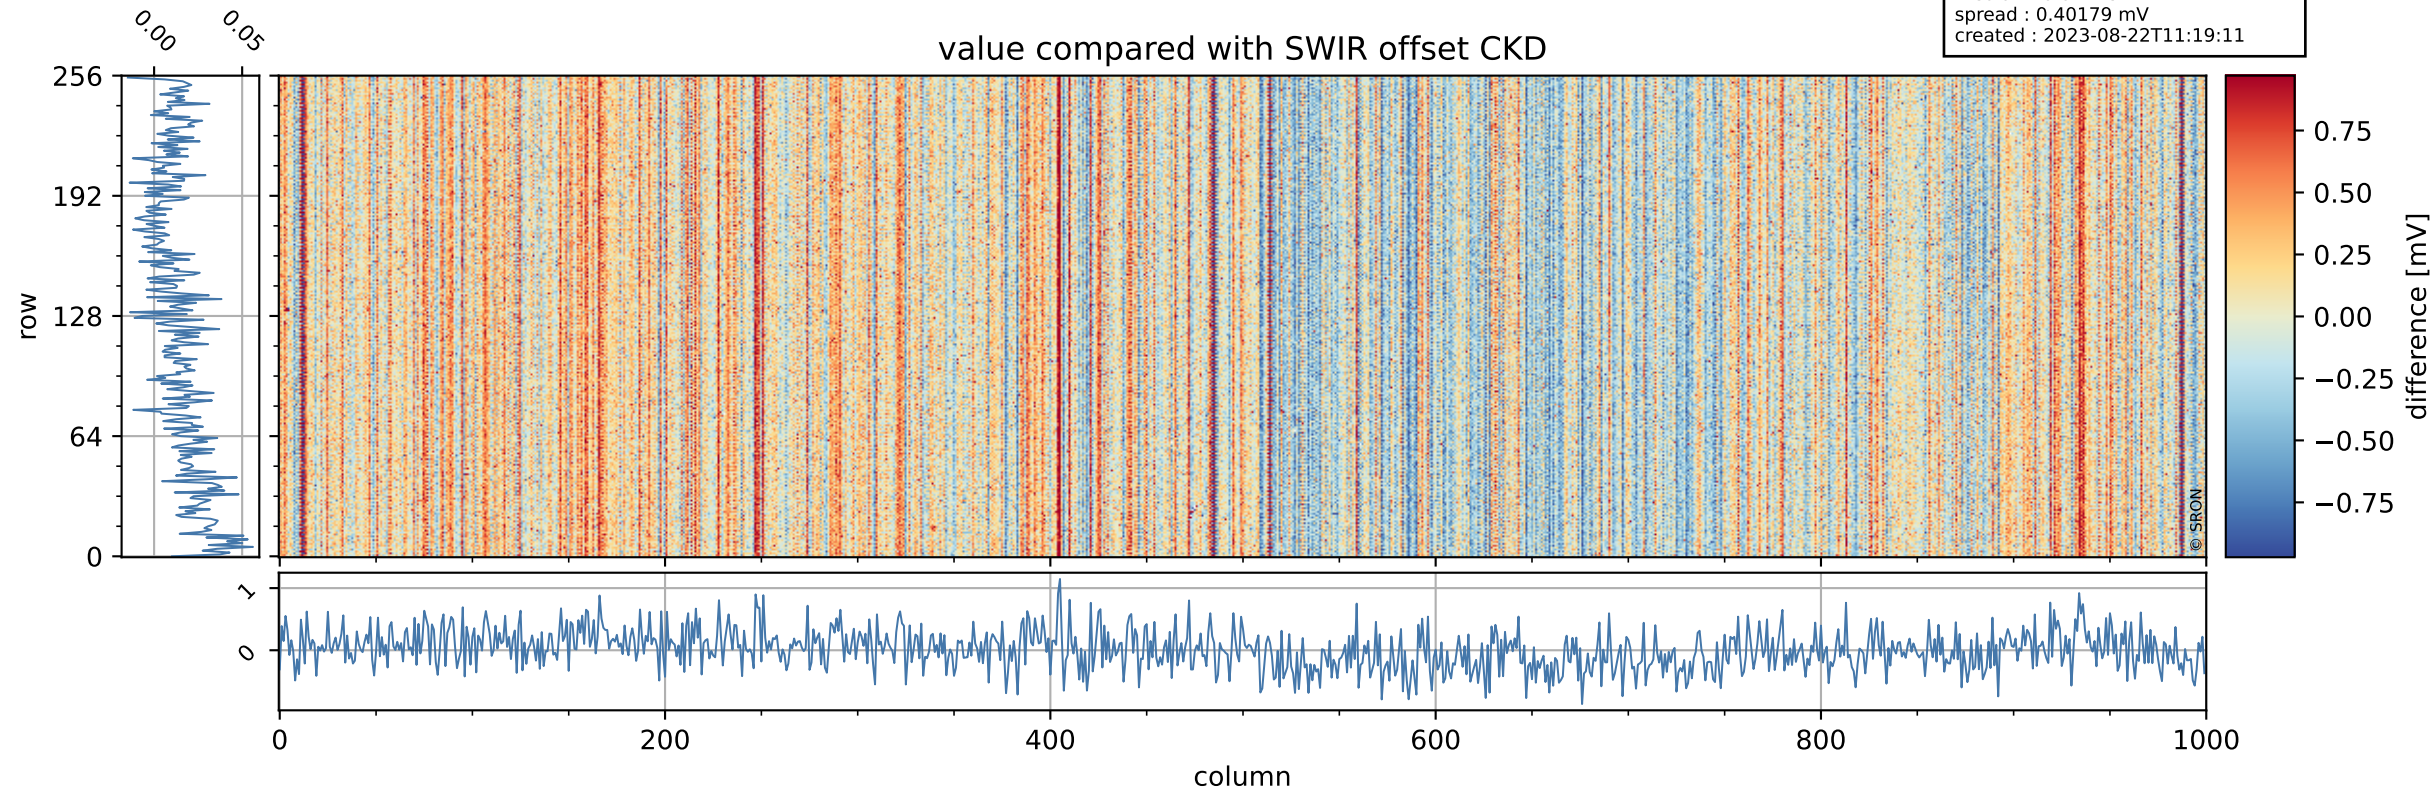

Tropomi SWIR offset (beta nominal)

orbits : 20 in [28882, 28927]
coverage : 2023-05-11 / 2023-05-14
median : 0.52603 V
spread : 0.035913 V
created : 2023-08-22T11:19:10

value detector map

Tropomi SWIR offset (beta nominal)

orbits : 20 in [28882, 28927]
coverage : 2023-05-11 / 2023-05-14
median : 29.409 μV
spread : 14.774 μV
created : 2023-08-22T11:19:10

Tropomi SWIR offset (beta nominal)

orbits : 20 in [28882, 28927]
coverage : 2023-05-11 / 2023-05-14
median : 0.014787 mV
spread : 0.40179 mV
created : 2023-08-22T11:19:11

value compared with SWIR offset CKD

Tropomi SWIR offset (beta nominal) ground-tracks of Sentinel-5P

orbits : 20 in [28882, 28927]
coverage : 2023-05-11 / 2023-05-14
created : 2023-08-22T11:19:11

Tropomi SWIR offset (beta nominal)

orbits : [1867, 28927]
coverage : 2018-02-20 / 2023-05-14
created : 2023-08-22T11:19:11

trend of detector median & temperatures