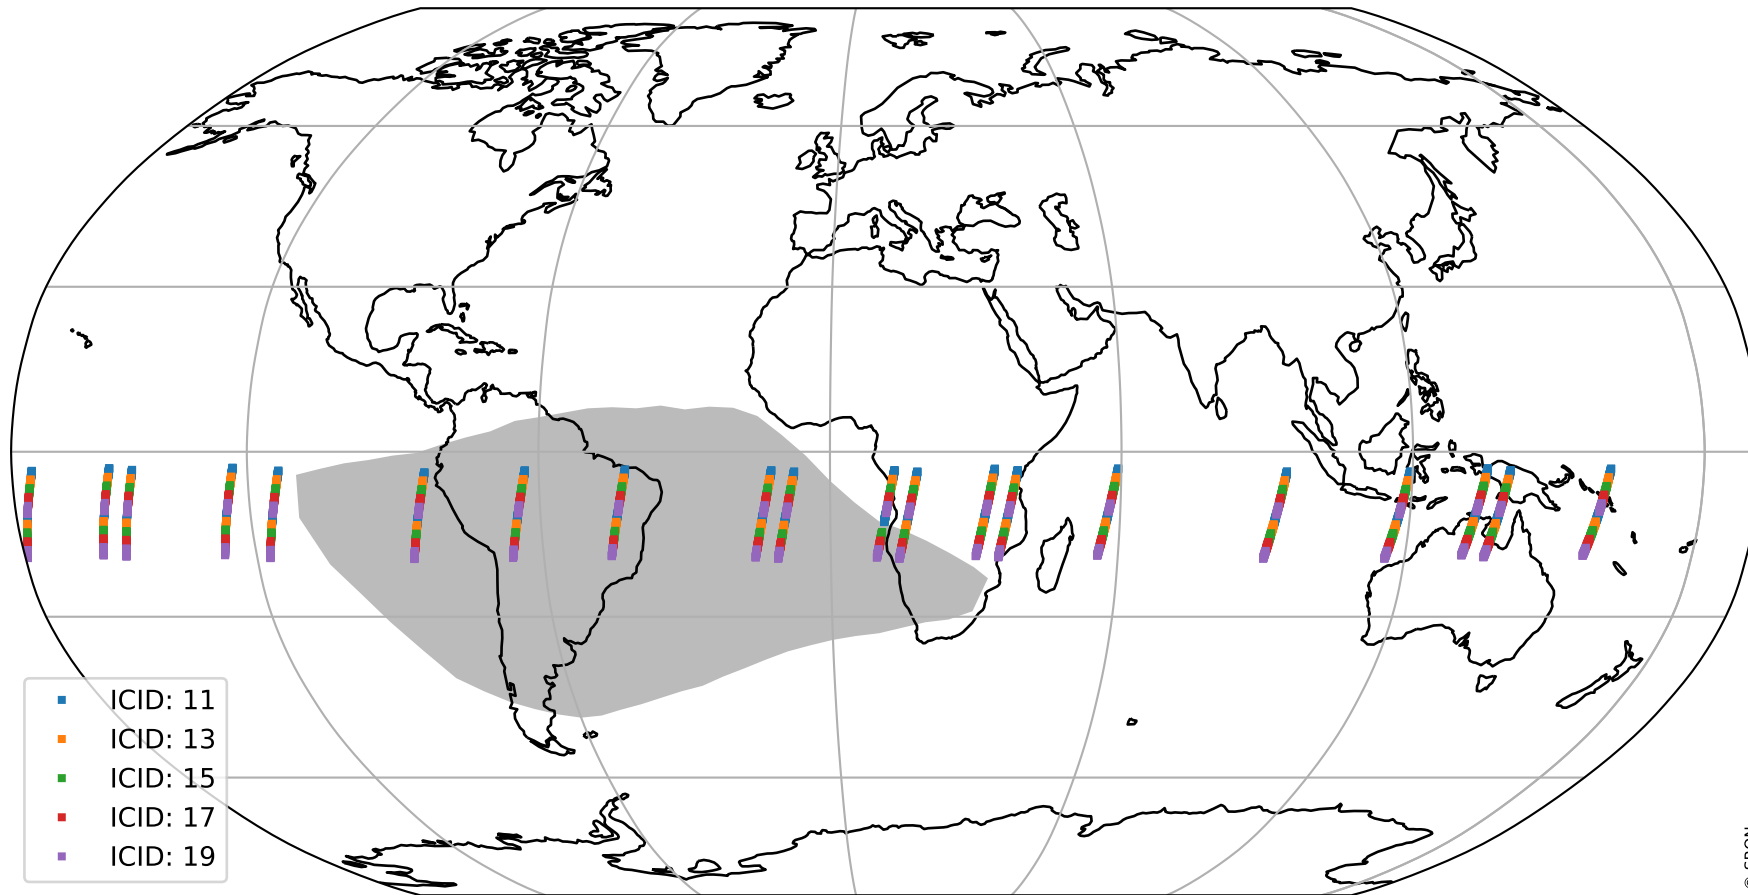

Tropomi SWIR offset (beta nominal)

orbits : 20 in [28882, 28927]
coverage : 2023-05-11 / 2023-05-14
median : 0.52603 V
spread : 0.035913 V
created : 2023-08-22T11:19:10

value detector map

Tropomi SWIR offset (beta nominal)

orbits : 20 in [28882, 28927]
coverage : 2023-05-11 / 2023-05-14
median : 29.409 μV
spread : 14.774 μV
created : 2023-08-22T11:19:10

Tropomi SWIR offset (beta nominal)

orbits : 20 in [28882, 28927]
coverage : 2023-05-11 / 2023-05-14
median : 0.014787 mV
spread : 0.40179 mV
created : 2023-08-22T11:19:11

value compared with SWIR offset CKD

Tropomi SWIR offset (beta nominal) ground-tracks of Sentinel-5P

orbits : 20 in [28882, 28927]
coverage : 2023-05-11 / 2023-05-14
created : 2023-08-22T11:19:11

Tropomi SWIR offset (beta nominal)

orbits : [1867, 28927]
coverage : 2018-02-20 / 2023-05-14
created : 2023-08-22T11:19:11

trend of detector median & temperatures