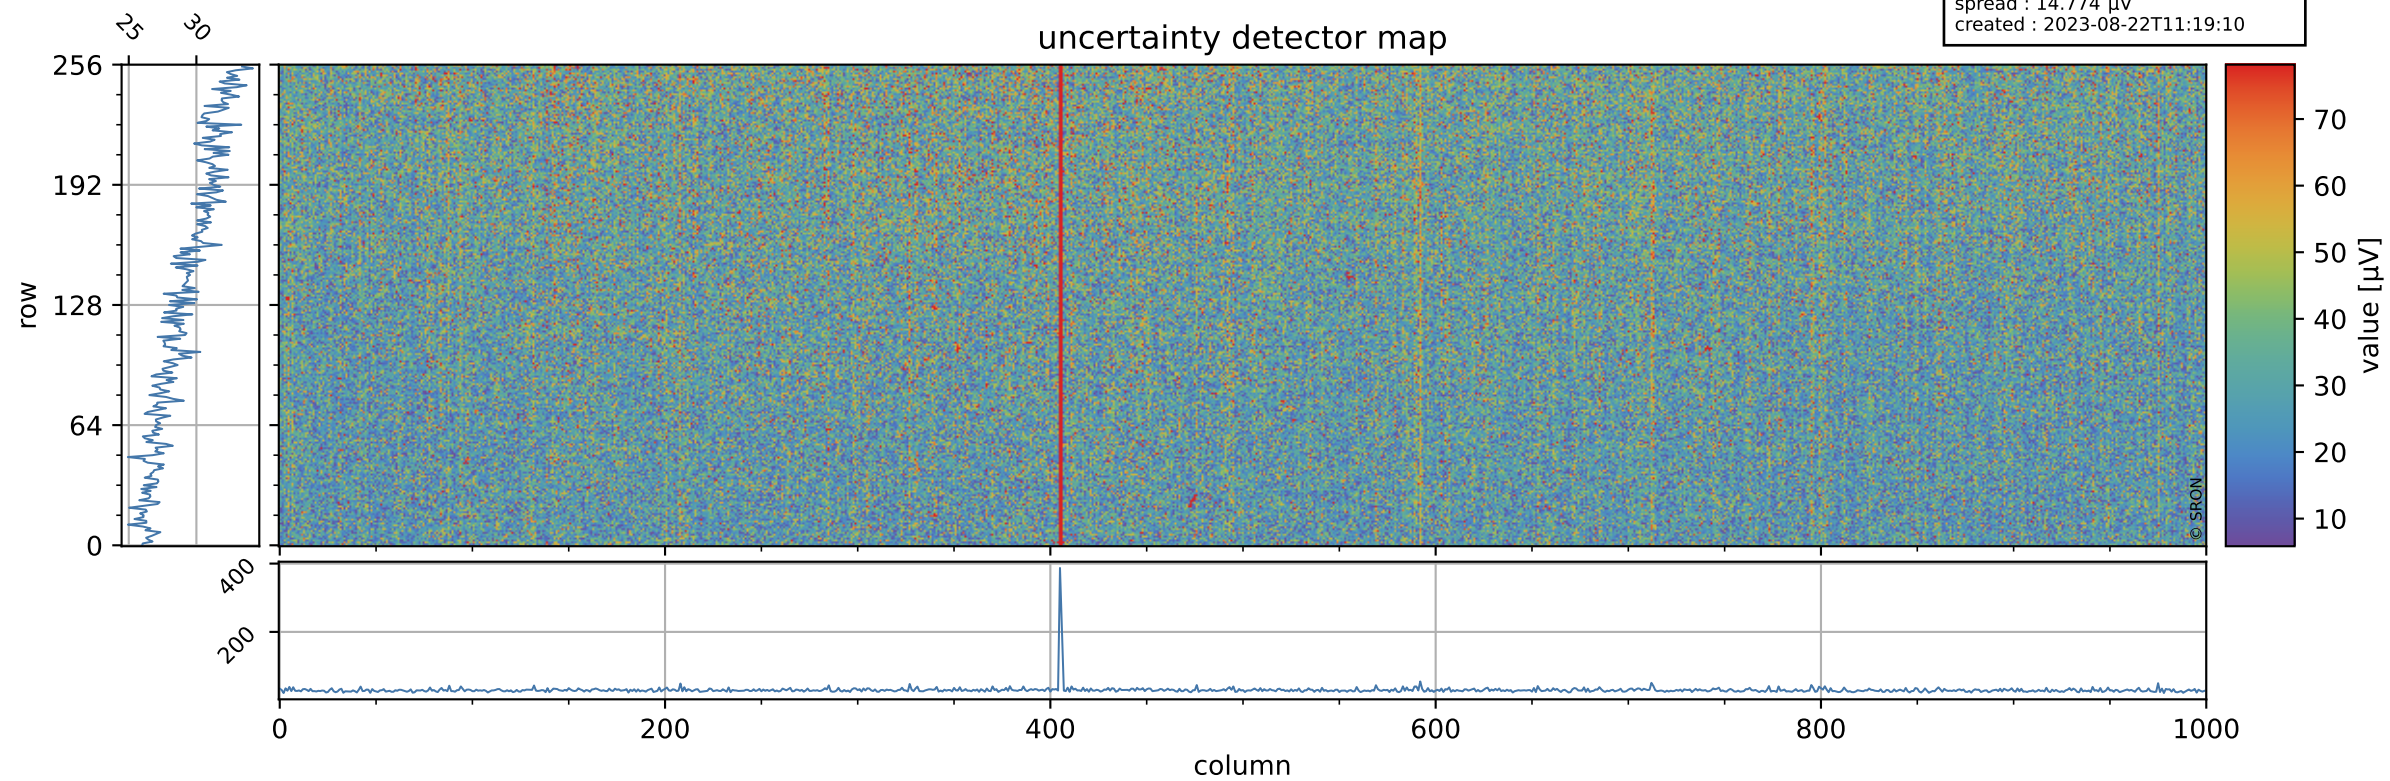

Tropomi SWIR offset (beta nominal)

orbits : 20 in [28882, 28927]
coverage : 2023-05-11 / 2023-05-14
median : 0.52603 V
spread : 0.035913 V
created : 2023-08-22T11:19:10

value detector map

Tropomi SWIR offset (beta nominal)

orbits : 20 in [28882, 28927]
coverage : 2023-05-11 / 2023-05-14
median : 29.409 μV
spread : 14.774 μV
created : 2023-08-22T11:19:10

Tropomi SWIR offset (beta nominal)

orbits : 20 in [28882, 28927]
coverage : 2023-05-11 / 2023-05-14
median : 0.014787 mV
spread : 0.40179 mV
created : 2023-08-22T11:19:11

value compared with SWIR offset CKD

Tropomi SWIR offset (beta nominal) ground-tracks of Sentinel-5P

orbits : 20 in [28882, 28927]
coverage : 2023-05-11 / 2023-05-14
created : 2023-08-22T11:19:11

Tropomi SWIR offset (beta nominal)

orbits : [1867, 28927]
coverage : 2018-02-20 / 2023-05-14
created : 2023-08-22T11:19:11

trend of detector median & temperatures