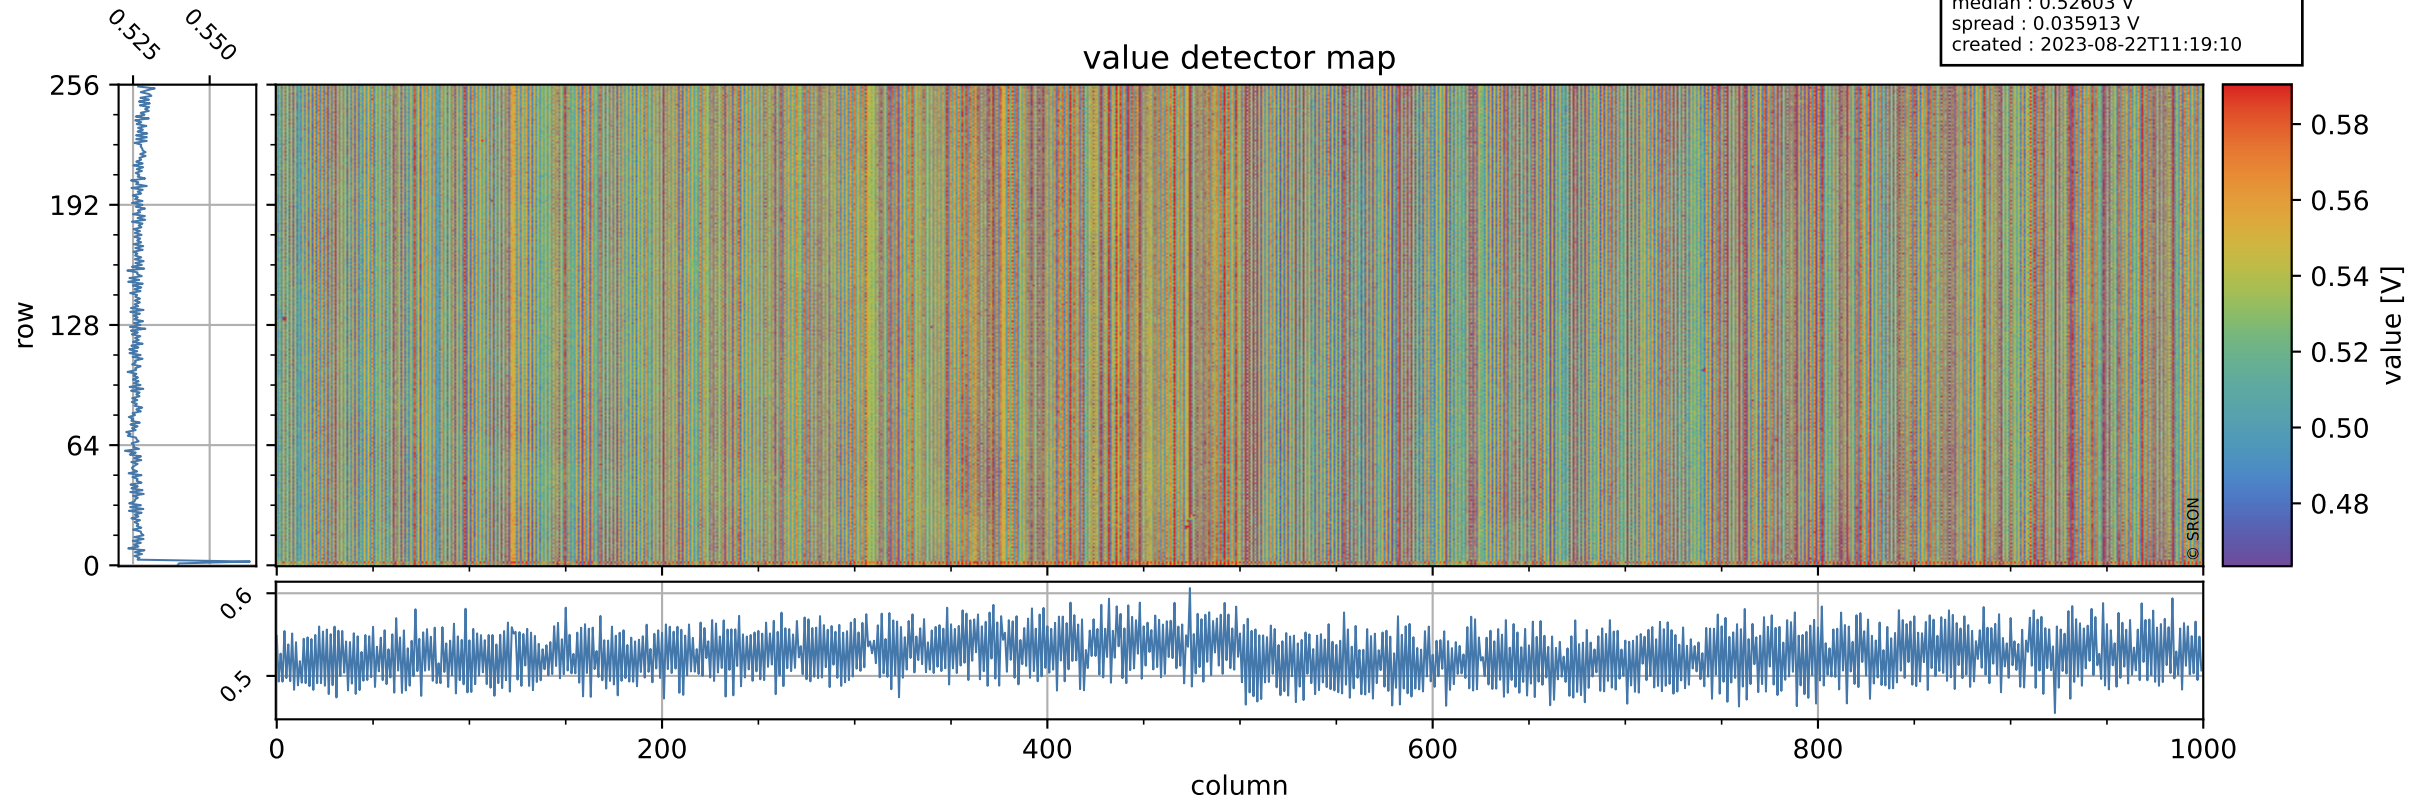

Tropomi SWIR offset (beta nominal)

orbits : 20 in [28882, 28927]
coverage : 2023-05-11 / 2023-05-14
median : 0.52603 V
spread : 0.035913 V
created : 2023-08-22T11:19:10

value detector map

Tropomi SWIR offset (beta nominal)

orbits : 20 in [28882, 28927]
coverage : 2023-05-11 / 2023-05-14
median : 29.409 μV
spread : 14.774 μV
created : 2023-08-22T11:19:10

Tropomi SWIR offset (beta nominal)

orbits : 20 in [28882, 28927]
coverage : 2023-05-11 / 2023-05-14
median : 0.014787 mV
spread : 0.40179 mV
created : 2023-08-22T11:19:11

value compared with SWIR offset CKD

Tropomi SWIR offset (beta nominal) ground-tracks of Sentinel-5P

orbits : 20 in [28882, 28927]
coverage : 2023-05-11 / 2023-05-14
created : 2023-08-22T11:19:11

Tropomi SWIR offset (beta nominal)

orbits : [1867, 28927]
coverage : 2018-02-20 / 2023-05-14
created : 2023-08-22T11:19:11

trend of detector median & temperatures