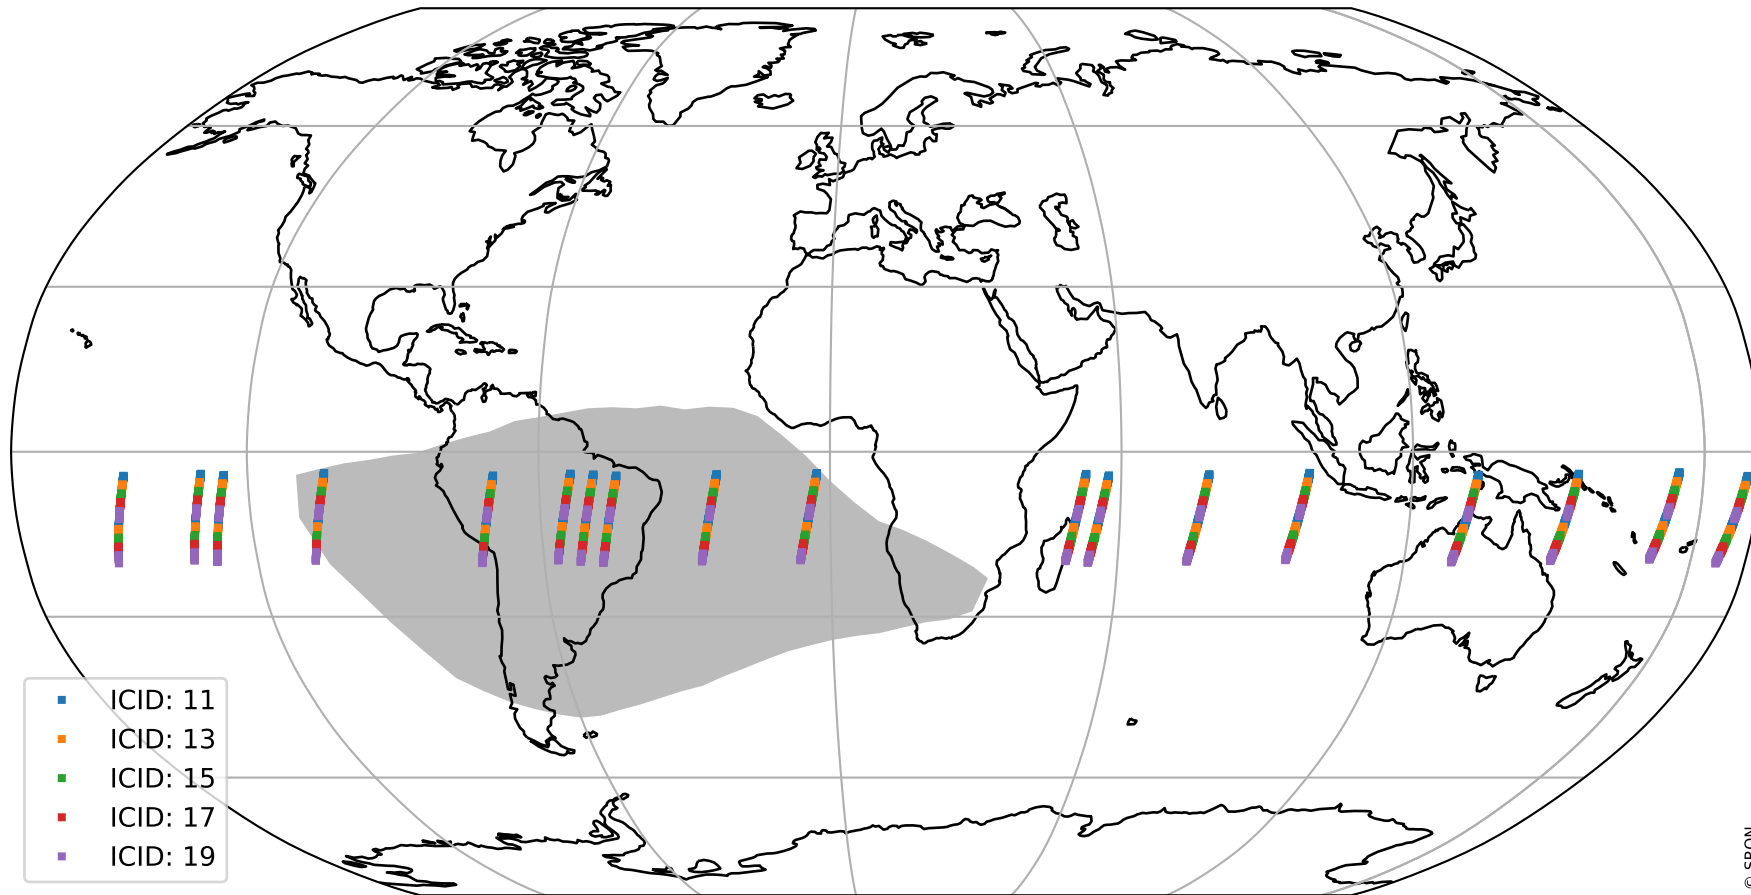

## value detector map

# Tropomi SWIR offset (beta nominal)

orbits : 18 in [28927, 28972]  
coverage : 2023-05-14 / 2023-05-17  
median : 0.0086028 mV  
spread : 0.4005 mV  
created : 2023-08-22T11:19:13

value compared with SWIR offset CKD

# Tropomi SWIR offset (beta nominal) ground-tracks of Sentinel-5P

orbits : 18 in [28927, 28972]  
coverage : 2023-05-14 / 2023-05-17  
created : 2023-08-22T11:19:13

# Tropomi SWIR offset (beta nominal)

orbits : [1867, 28972]  
coverage : 2018-02-20 / 2023-05-17  
created : 2023-08-22T11:19:14