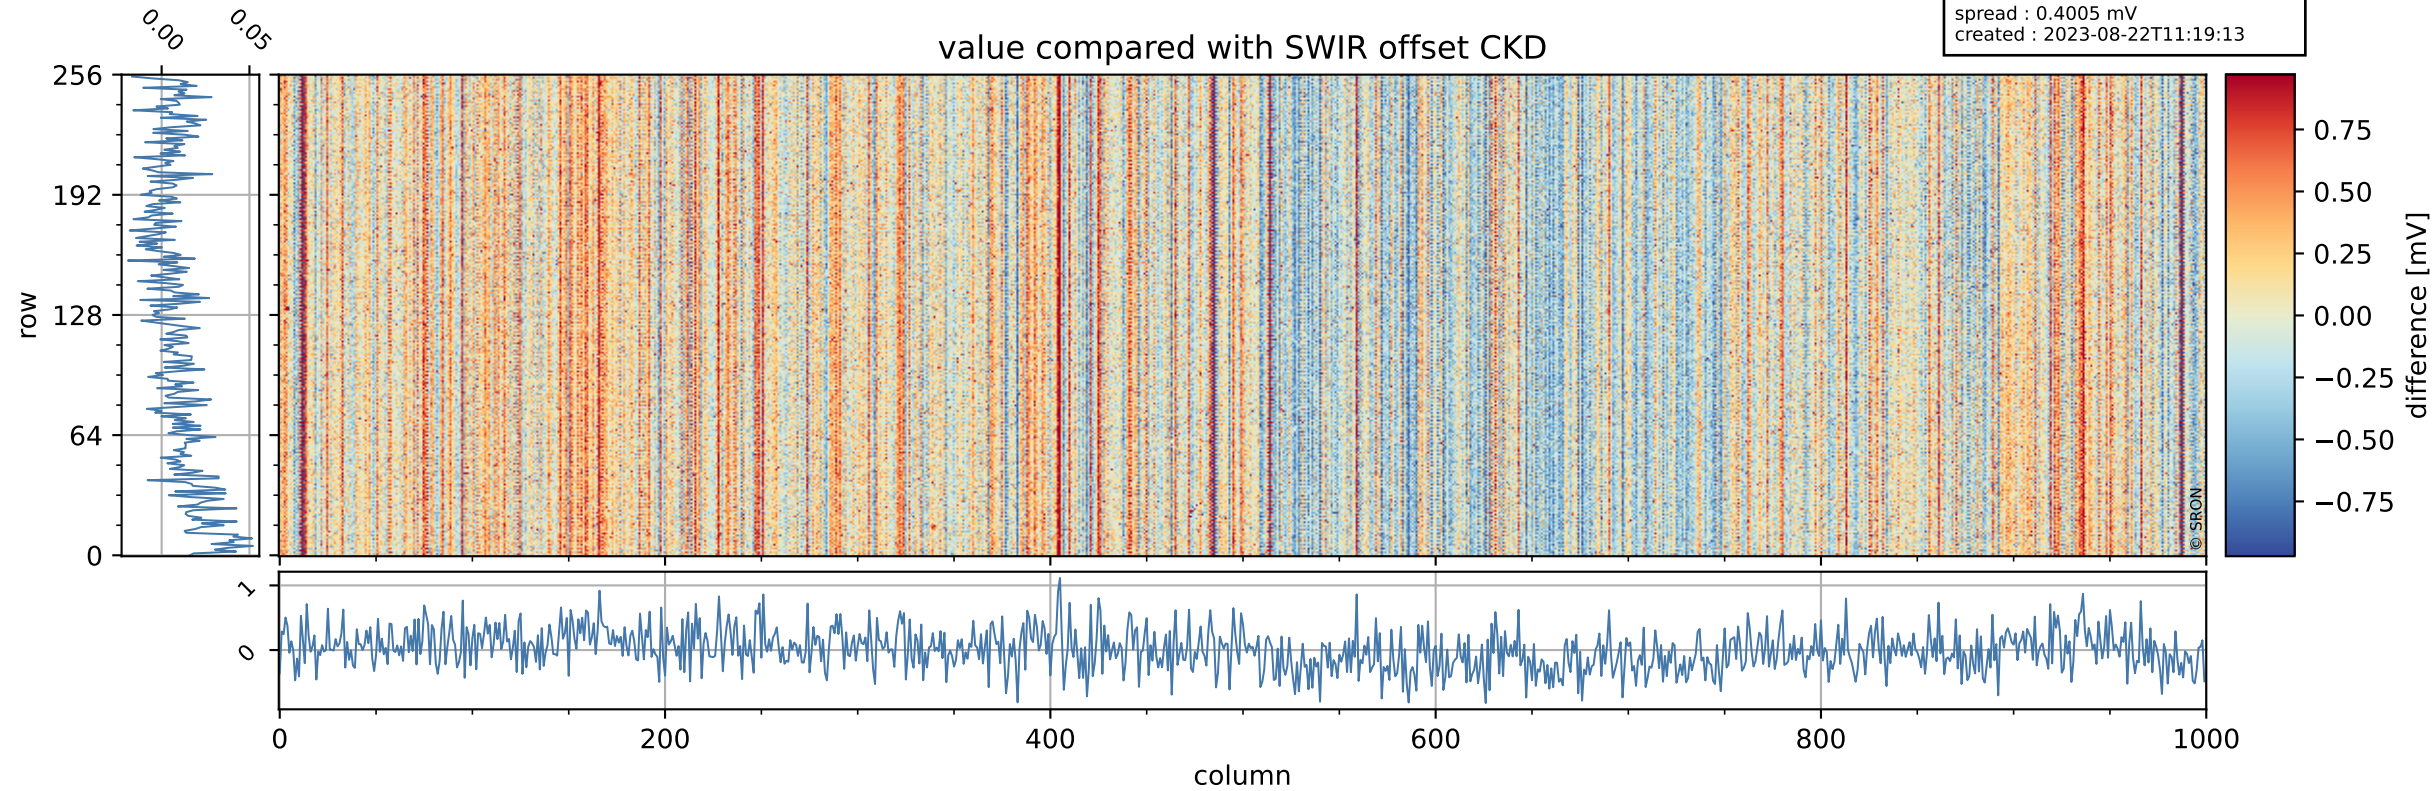

# Tropomi SWIR offset (beta nominal)

orbits : 18 in [28927, 28972]  
coverage : 2023-05-14 / 2023-05-17  
median : 0.52602 V  
spread : 0.03591 V  
created : 2023-08-22T11:19:12

## value detector map

# Tropomi SWIR offset (beta nominal)

orbits : 18 in [28927, 28972]  
coverage : 2023-05-14 / 2023-05-17  
median : 0.0086028 mV  
spread : 0.4005 mV  
created : 2023-08-22T11:19:13

value compared with SWIR offset CKD

# Tropomi SWIR offset (beta nominal) ground-tracks of Sentinel-5P

orbits : 18 in [28927, 28972]  
coverage : 2023-05-14 / 2023-05-17  
created : 2023-08-22T11:19:13