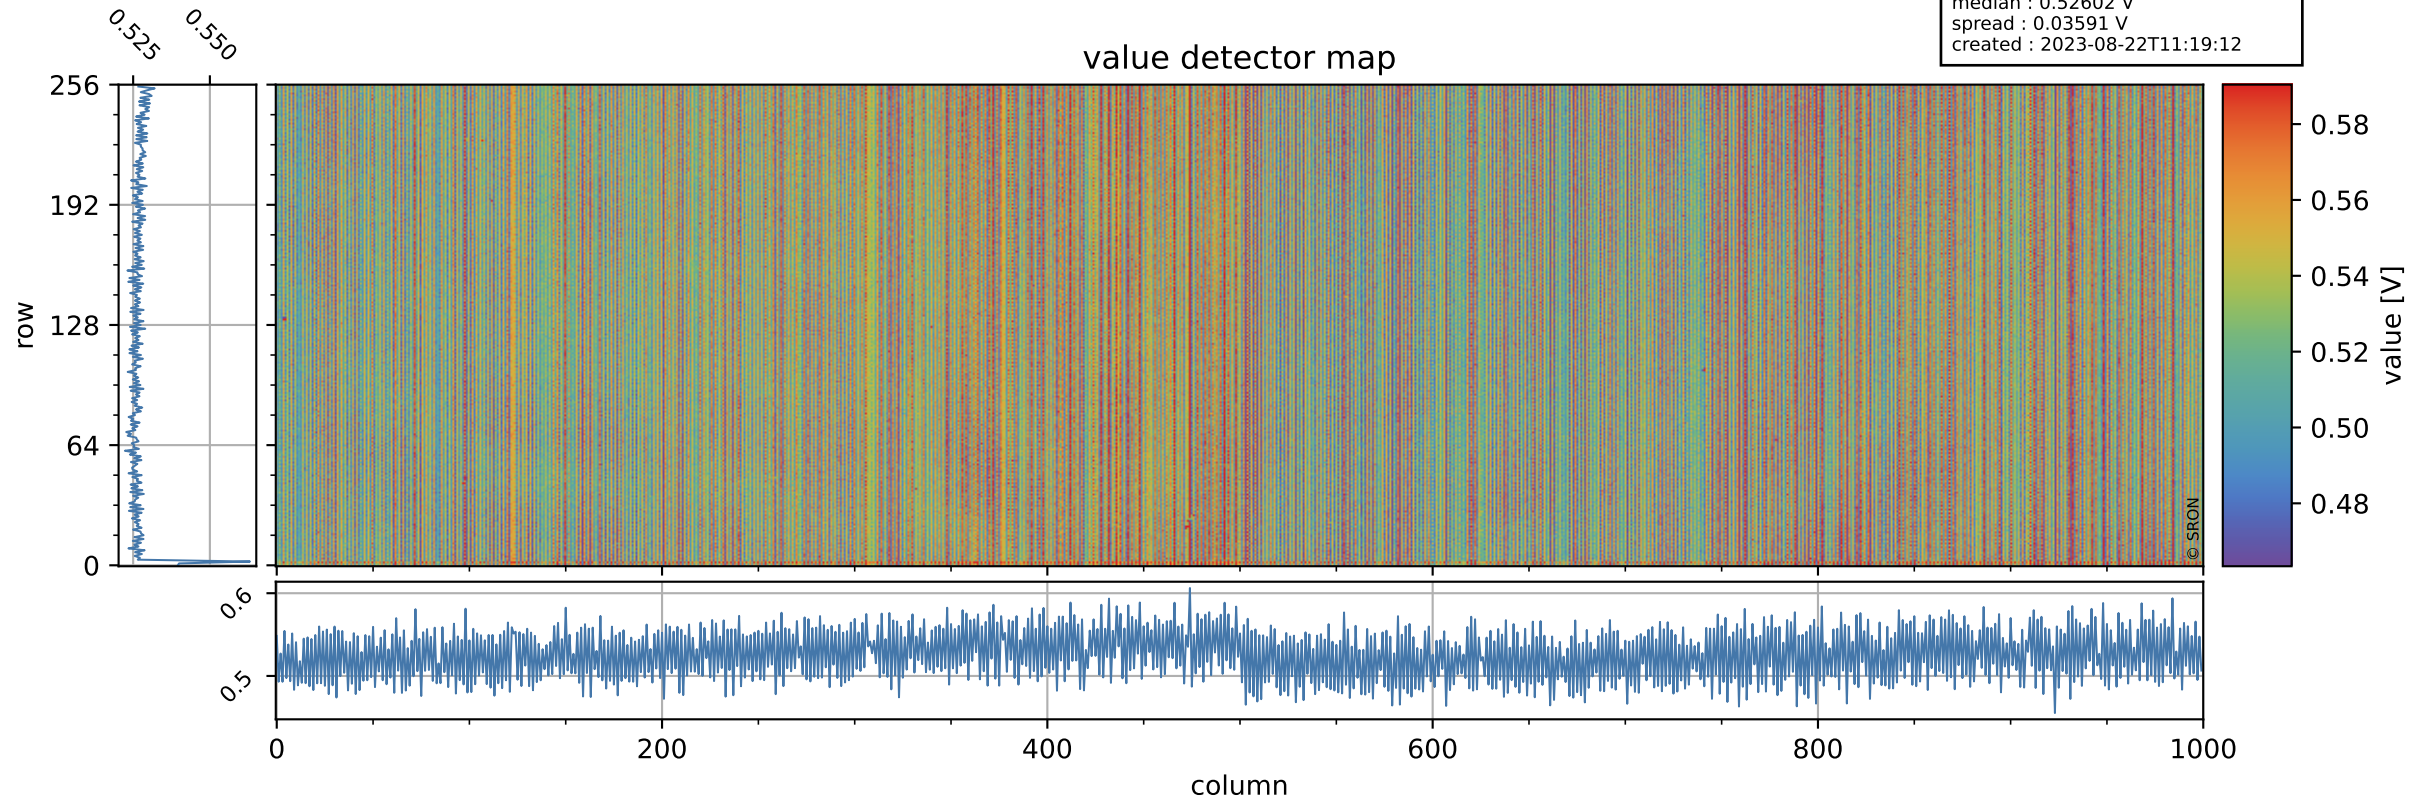

# Tropomi SWIR offset (beta nominal)

orbits : 18 in [28927, 28972]  
coverage : 2023-05-14 / 2023-05-17  
median : 0.52602 V  
spread : 0.03591 V  
created : 2023-08-22T11:19:12

## value detector map

# Tropomi SWIR offset (beta nominal)

orbits : 18 in [28927, 28972]  
coverage : 2023-05-14 / 2023-05-17  
median : 0.0086028 mV  
spread : 0.4005 mV  
created : 2023-08-22T11:19:13

value compared with SWIR offset CKD

# Tropomi SWIR offset (beta nominal) ground-tracks of Sentinel-5P

orbits : 18 in [28927, 28972]  
coverage : 2023-05-14 / 2023-05-17  
created : 2023-08-22T11:19:13