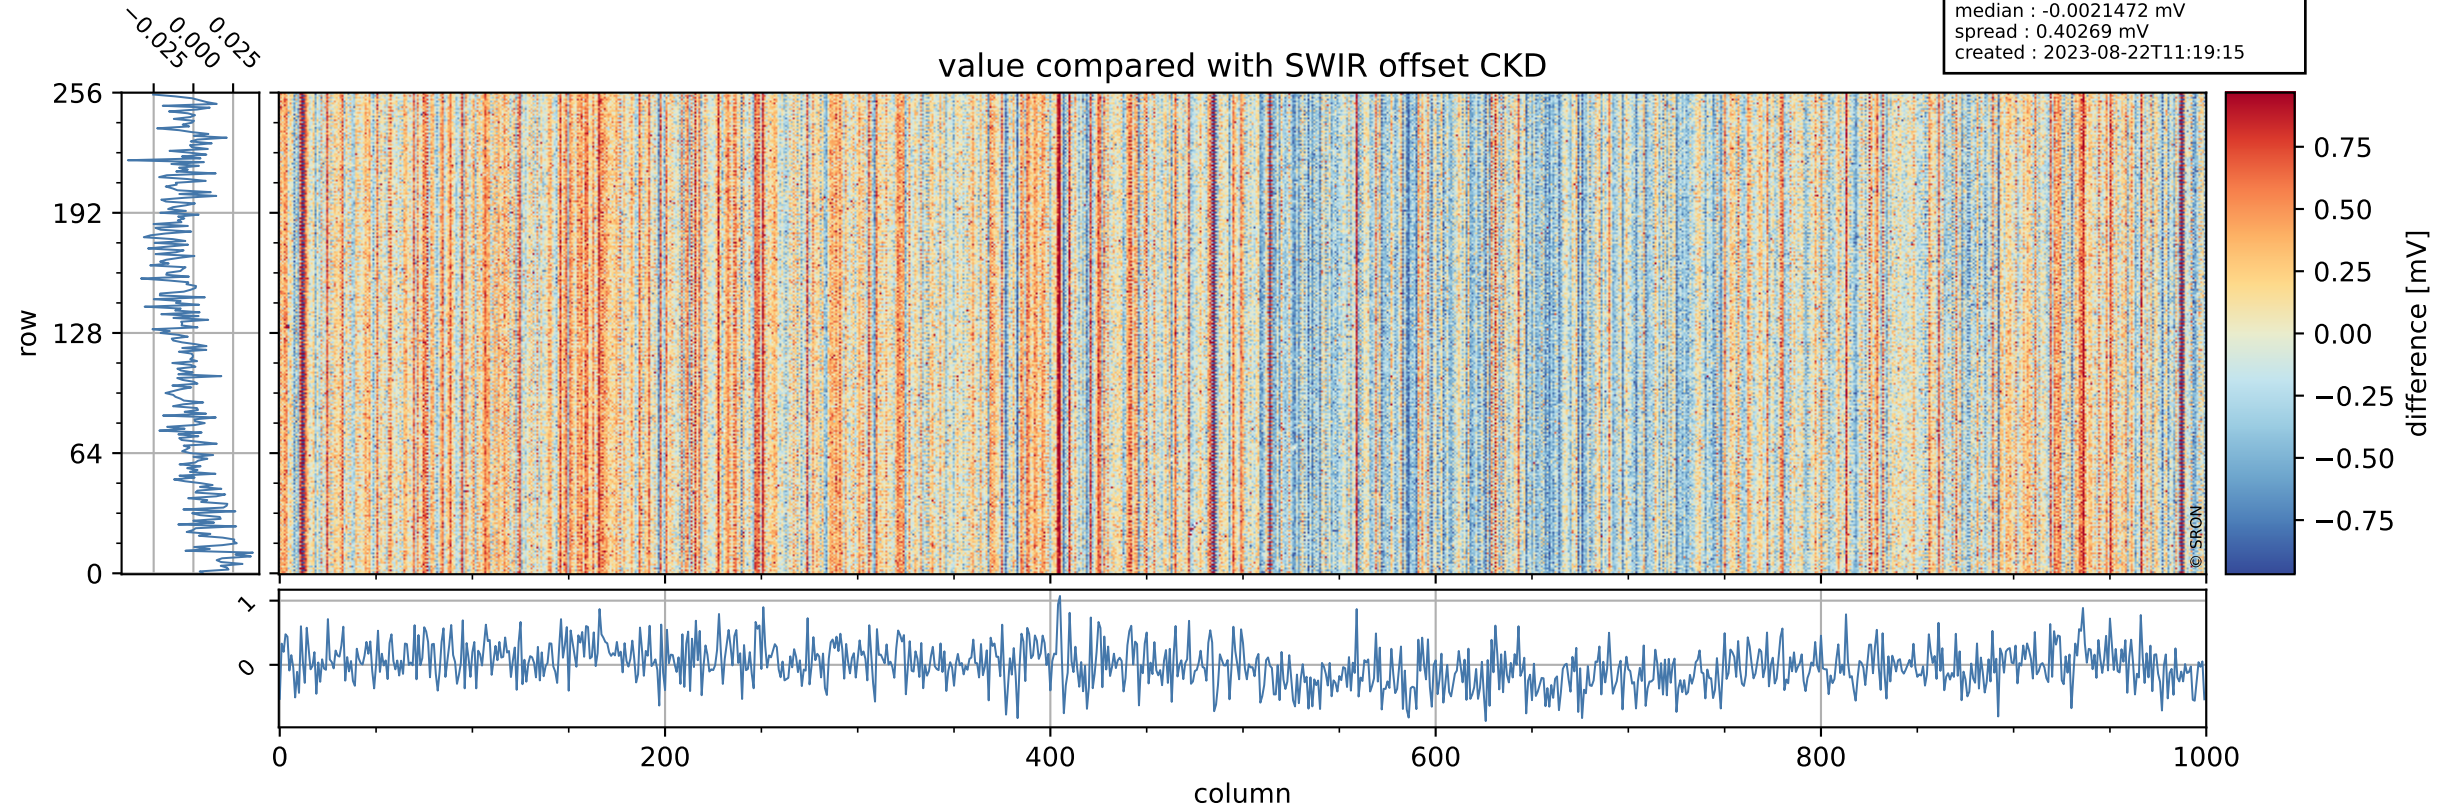

Tropomi SWIR offset (beta nominal)

orbits : 20 in [28972, 29017]
coverage : 2023-05-17 / 2023-05-20
median : 0.52601 V
spread : 0.035908 V
created : 2023-08-22T11:19:14

value detector map

Tropomi SWIR offset (beta nominal)

orbits : 20 in [28972, 29017]
coverage : 2023-05-17 / 2023-05-20
median : 30.509 μV
spread : 15.134 μV
created : 2023-08-22T11:19:15

Tropomi SWIR offset (beta nominal)

orbits : 20 in [28972, 29017]
coverage : 2023-05-17 / 2023-05-20
median : -0.0021472 mV
spread : 0.40269 mV
created : 2023-08-22T11:19:15

value compared with SWIR offset CKD

Tropomi SWIR offset (beta nominal) ground-tracks of Sentinel-5P

orbits : 20 in [28972, 29017]
coverage : 2023-05-17 / 2023-05-20
created : 2023-08-22T11:19:15

Tropomi SWIR offset (beta nominal)

orbits : [1867, 29017]
coverage : 2018-02-20 / 2023-05-20
created : 2023-08-22T11:19:16

trend of detector median & temperatures