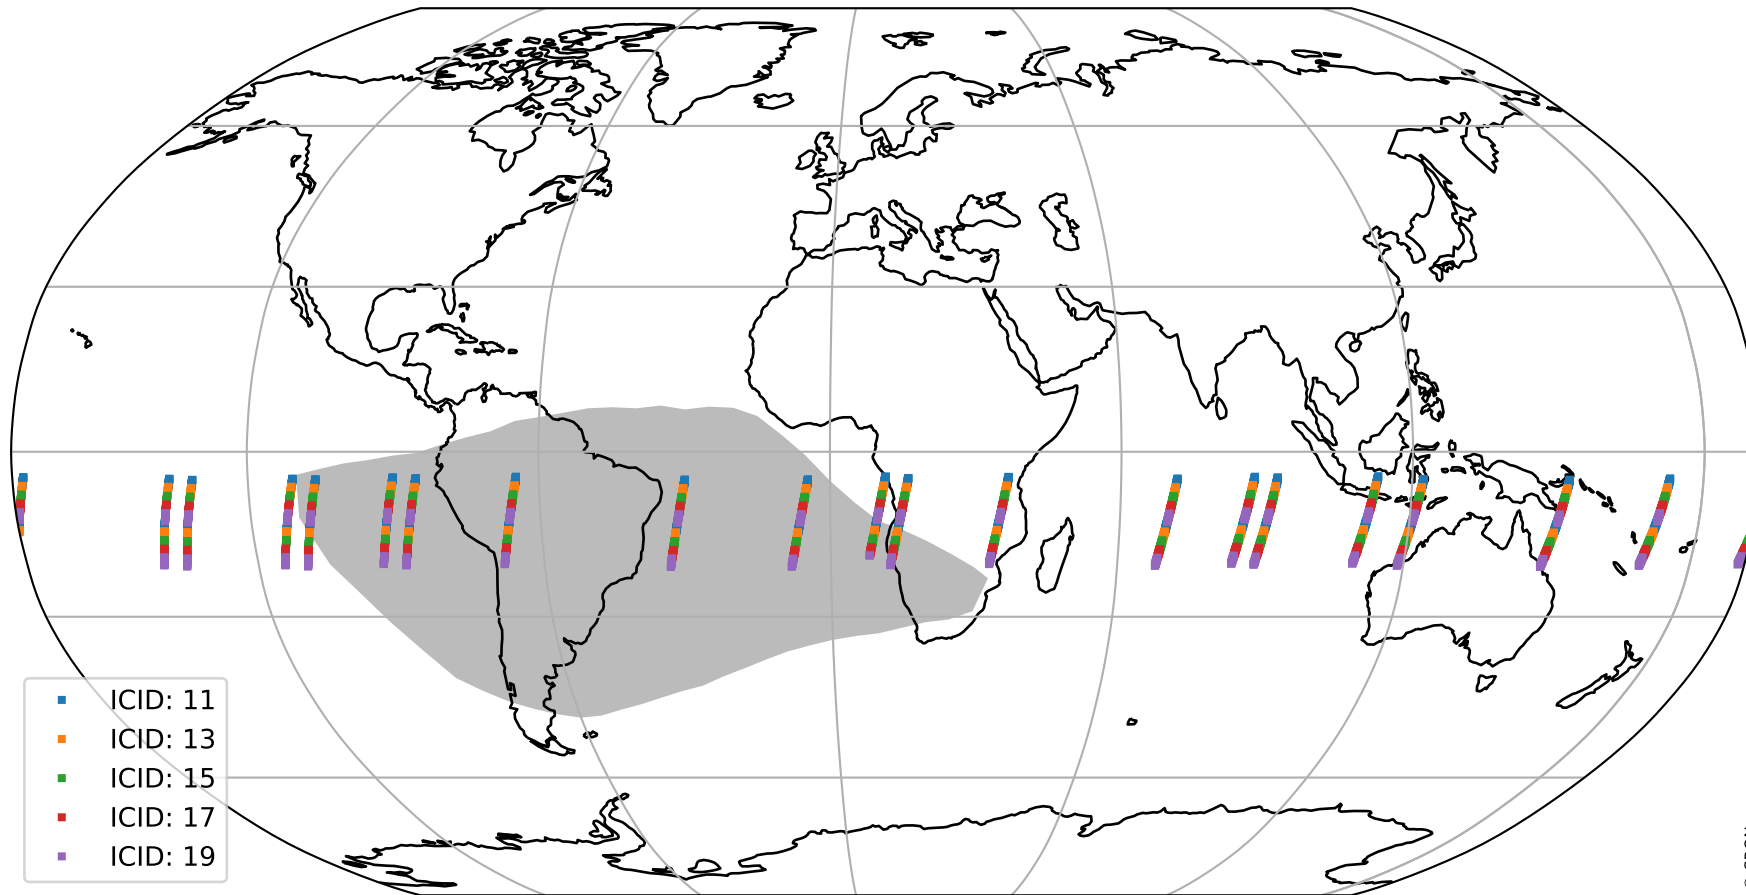

Tropomi SWIR offset (beta nominal)

orbits : 20 in [28972, 29017]
coverage : 2023-05-17 / 2023-05-20
median : 0.52601 V
spread : 0.035908 V
created : 2023-08-22T11:19:14

value detector map

Tropomi SWIR offset (beta nominal)

orbits : 20 in [28972, 29017]
coverage : 2023-05-17 / 2023-05-20
median : 30.509 μV
spread : 15.134 μV
created : 2023-08-22T11:19:15

Tropomi SWIR offset (beta nominal)

orbits : 20 in [28972, 29017]
coverage : 2023-05-17 / 2023-05-20
median : -0.0021472 mV
spread : 0.40269 mV
created : 2023-08-22T11:19:15

value compared with SWIR offset CKD

Tropomi SWIR offset (beta nominal) ground-tracks of Sentinel-5P

orbits : 20 in [28972, 29017]
coverage : 2023-05-17 / 2023-05-20
created : 2023-08-22T11:19:15

Tropomi SWIR offset (beta nominal)

orbits : [1867, 29017]
coverage : 2018-02-20 / 2023-05-20
created : 2023-08-22T11:19:16

trend of detector median & temperatures