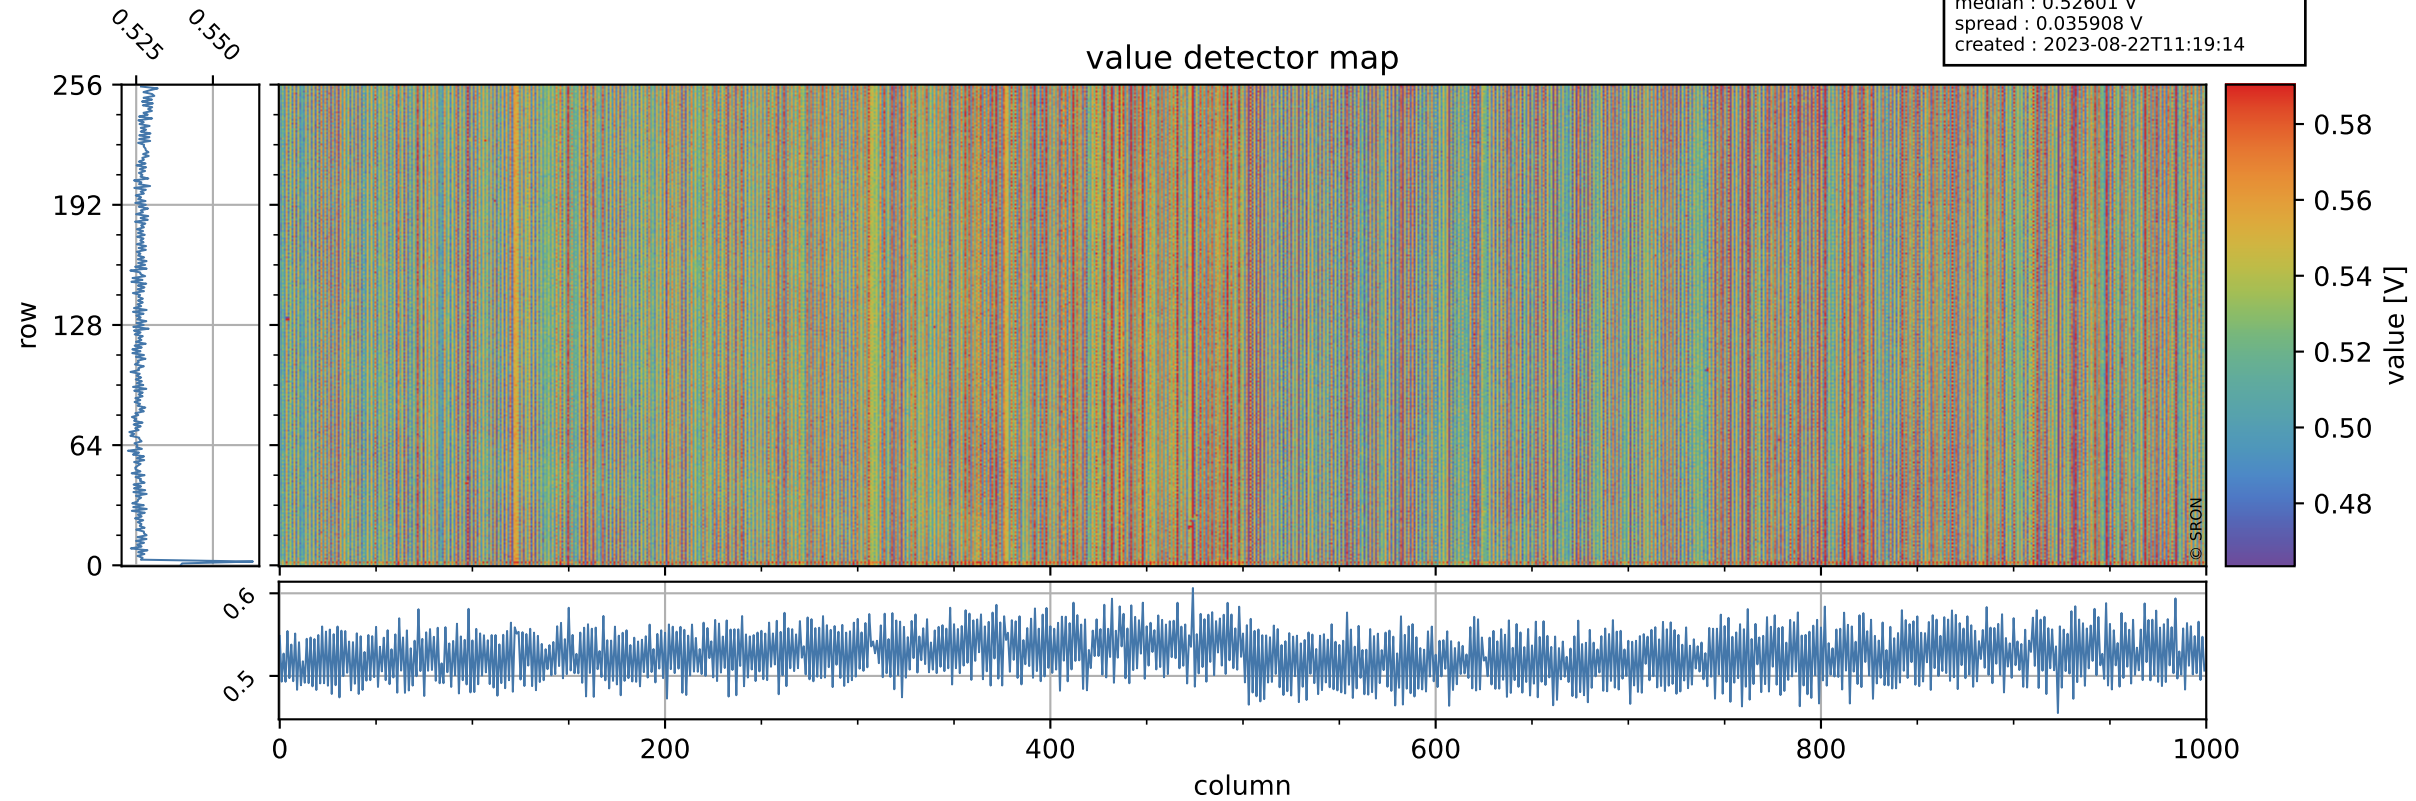

Tropomi SWIR offset (beta nominal)

orbits : 20 in [28972, 29017]
coverage : 2023-05-17 / 2023-05-20
median : 0.52601 V
spread : 0.035908 V
created : 2023-08-22T11:19:14

value detector map

Tropomi SWIR offset (beta nominal)

orbits : 20 in [28972, 29017]
coverage : 2023-05-17 / 2023-05-20
median : 30.509 μV
spread : 15.134 μV
created : 2023-08-22T11:19:15

Tropomi SWIR offset (beta nominal)

orbits : 20 in [28972, 29017]
coverage : 2023-05-17 / 2023-05-20
median : -0.0021472 mV
spread : 0.40269 mV
created : 2023-08-22T11:19:15

value compared with SWIR offset CKD

Tropomi SWIR offset (beta nominal) ground-tracks of Sentinel-5P

orbits : 20 in [28972, 29017]
coverage : 2023-05-17 / 2023-05-20
created : 2023-08-22T11:19:15

Tropomi SWIR offset (beta nominal)

orbits : [1867, 29017]
coverage : 2018-02-20 / 2023-05-20
created : 2023-08-22T11:19:16

trend of detector median & temperatures