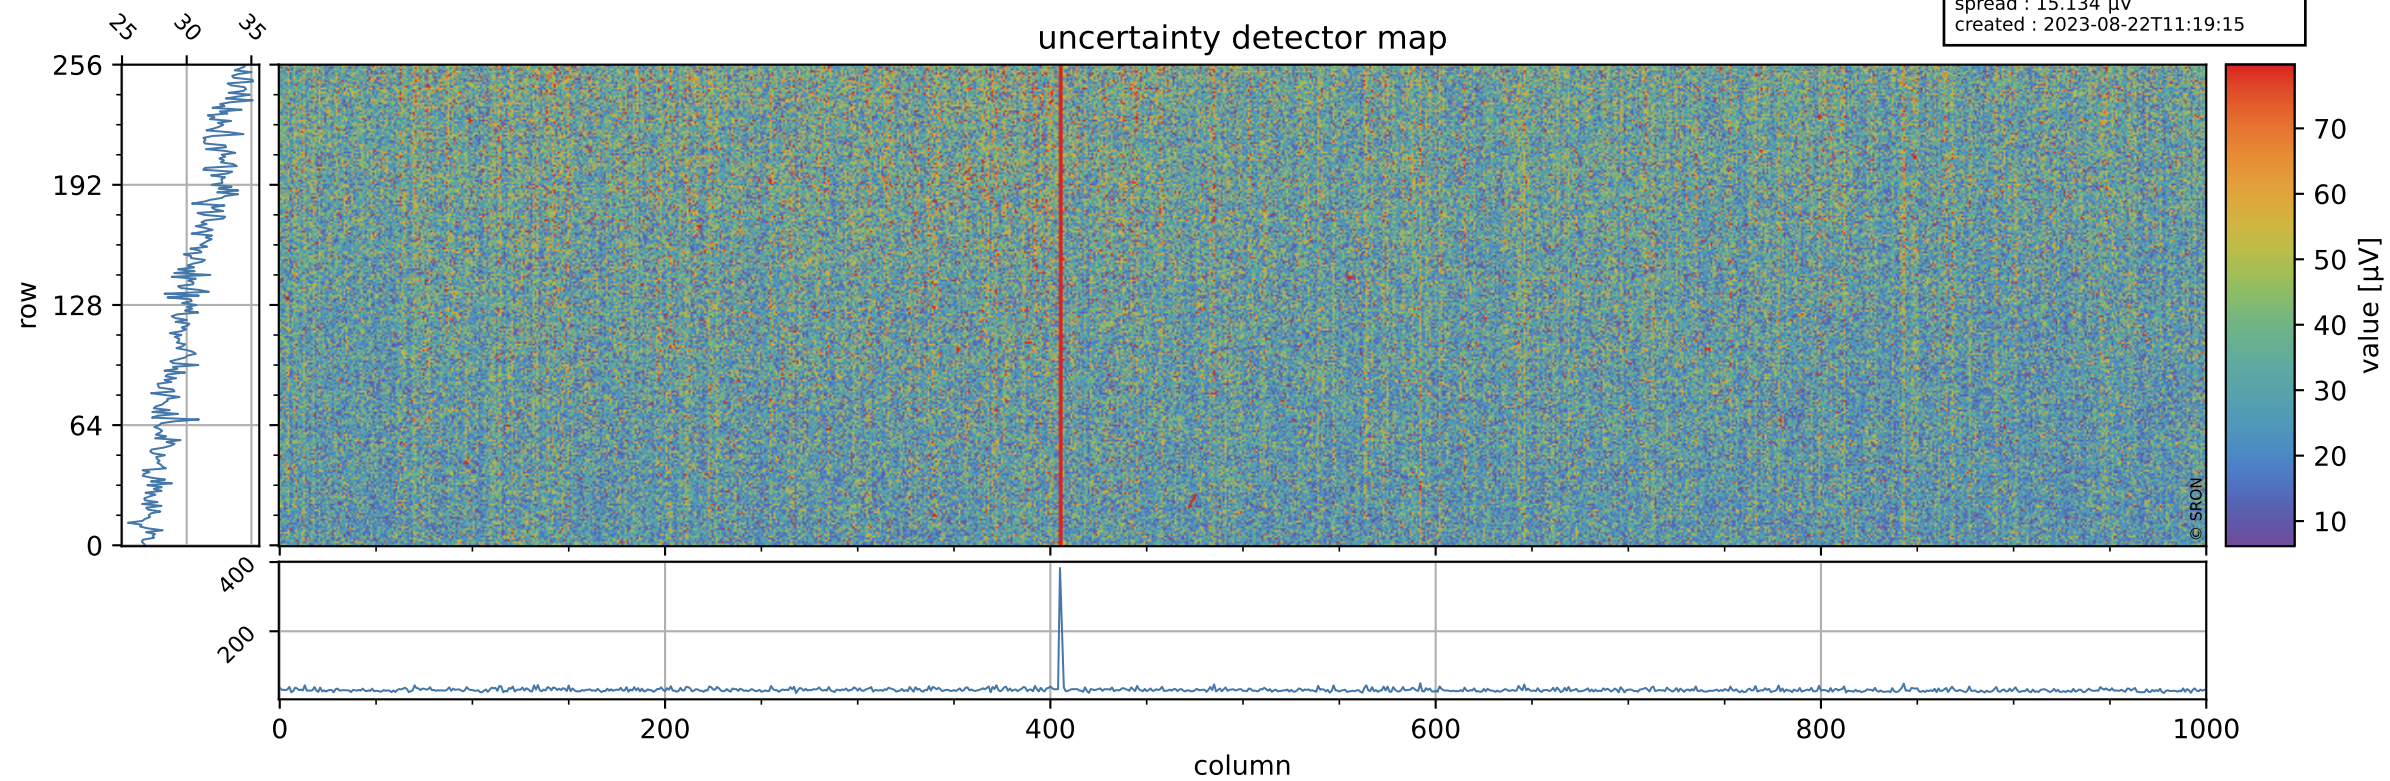

Tropomi SWIR offset (beta nominal)

orbits : 20 in [28972, 29017]
coverage : 2023-05-17 / 2023-05-20
median : 0.52601 V
spread : 0.035908 V
created : 2023-08-22T11:19:14

value detector map

Tropomi SWIR offset (beta nominal)

orbits : 20 in [28972, 29017]
coverage : 2023-05-17 / 2023-05-20
median : 30.509 μV
spread : 15.134 μV
created : 2023-08-22T11:19:15

Tropomi SWIR offset (beta nominal)

orbits : 20 in [28972, 29017]
coverage : 2023-05-17 / 2023-05-20
median : -0.0021472 mV
spread : 0.40269 mV
created : 2023-08-22T11:19:15

value compared with SWIR offset CKD

Tropomi SWIR offset (beta nominal) ground-tracks of Sentinel-5P

orbits : 20 in [28972, 29017]
coverage : 2023-05-17 / 2023-05-20
created : 2023-08-22T11:19:15

Tropomi SWIR offset (beta nominal)

orbits : [1867, 29017]
coverage : 2018-02-20 / 2023-05-20
created : 2023-08-22T11:19:16

trend of detector median & temperatures