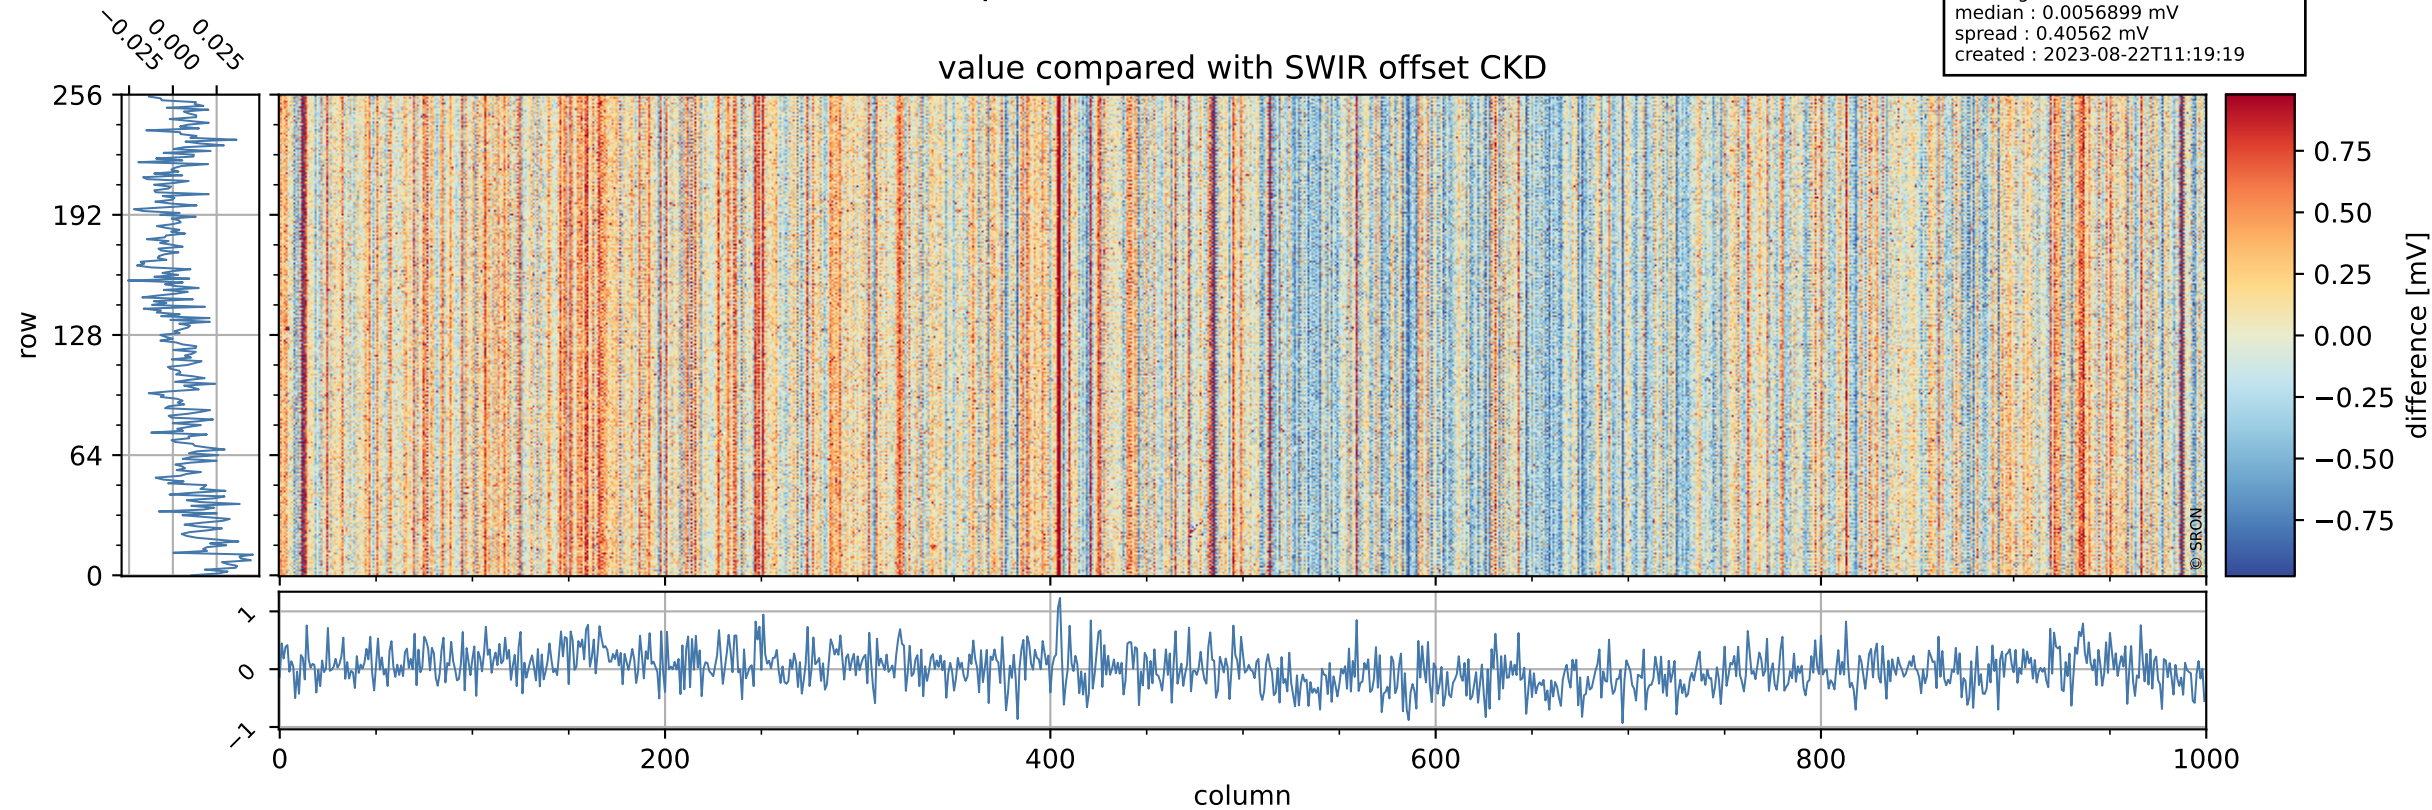

## value detector map

# Tropomi SWIR offset (beta nominal)

orbits : 20 in [29062, 29107]  
coverage : 2023-05-24 / 2023-05-26  
median : 29.923  $\mu\text{V}$   
spread : 14.977  $\mu\text{V}$   
created : 2023-08-22T11:19:19

# Tropomi SWIR offset (beta nominal)

orbits : 20 in [29062, 29107]  
coverage : 2023-05-24 / 2023-05-26  
median : 0.0056899 mV  
spread : 0.40562 mV  
created : 2023-08-22T11:19:19

value compared with SWIR offset CKD

# Tropomi SWIR offset (beta nominal) ground-tracks of Sentinel-5P

orbits : 20 in [29062, 29107]  
coverage : 2023-05-24 / 2023-05-26  
created : 2023-08-22T11:19:20