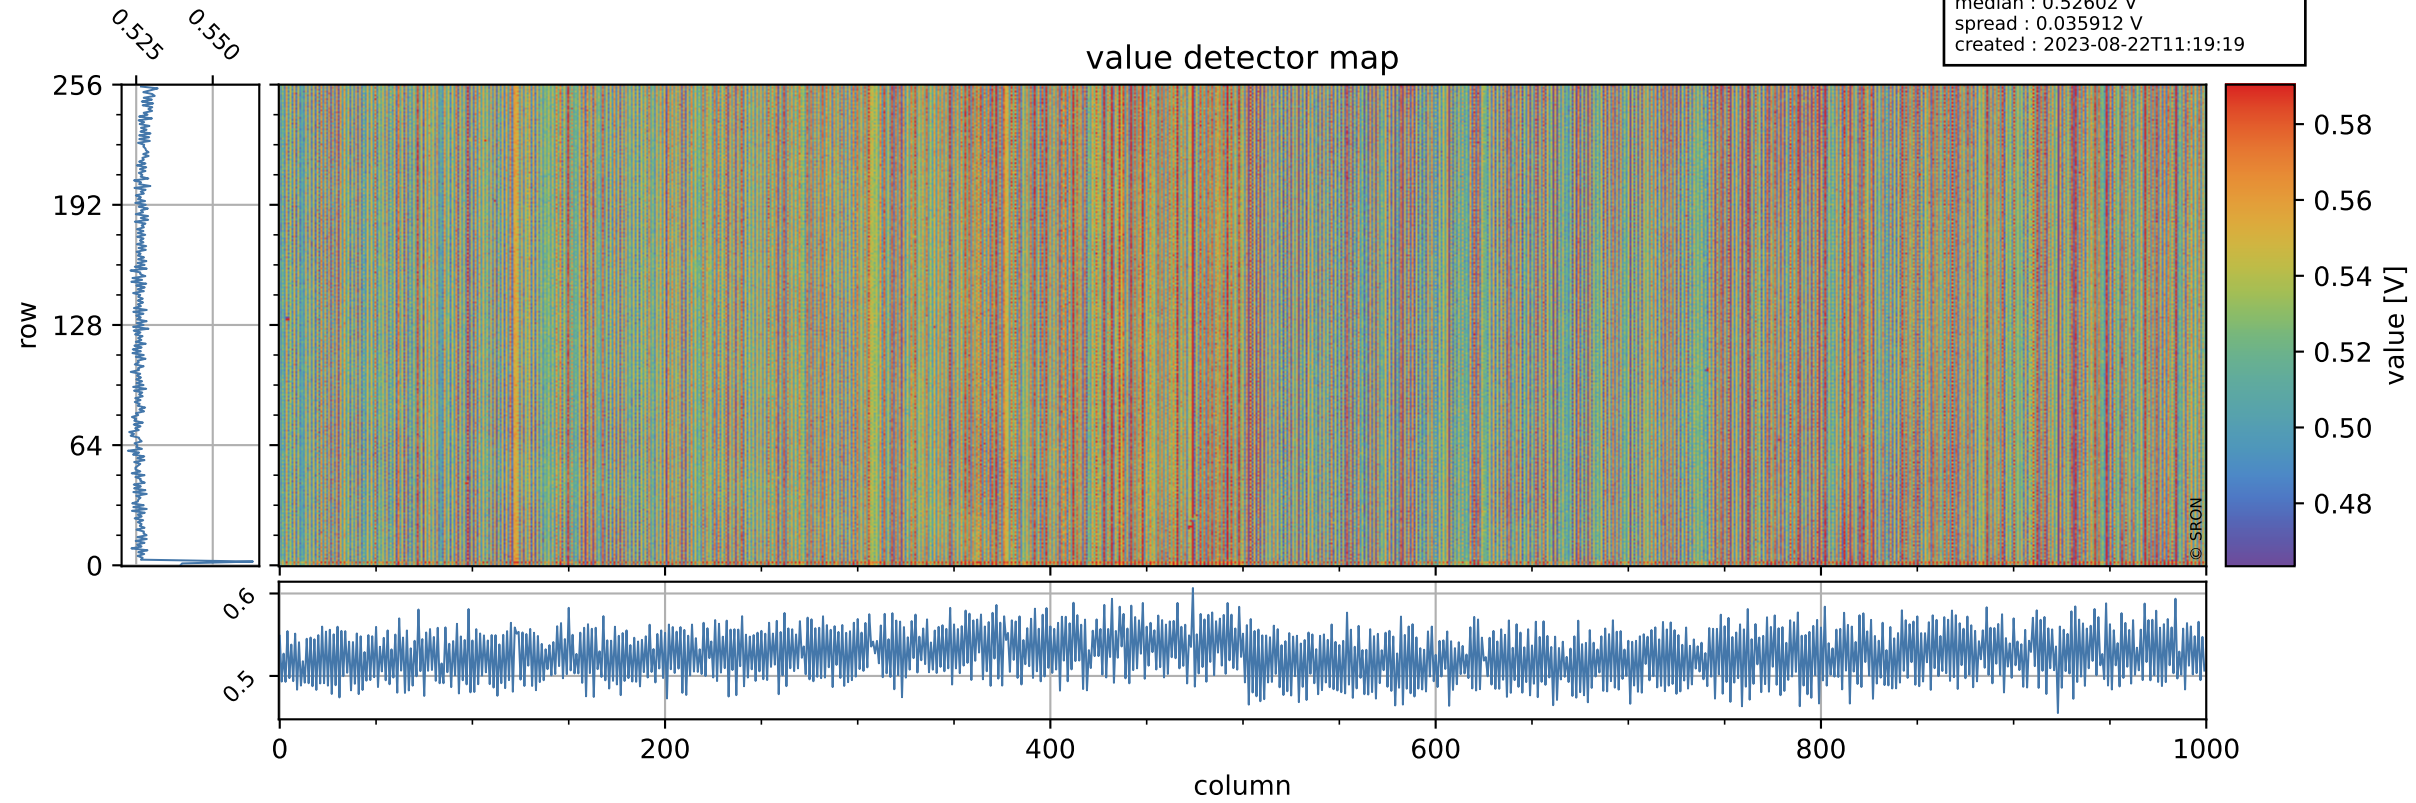

# Tropomi SWIR offset (beta nominal)

orbits : 20 in [29062, 29107]  
coverage : 2023-05-24 / 2023-05-26  
median : 0.52602 V  
spread : 0.035912 V  
created : 2023-08-22T11:19:19

## value detector map

# Tropomi SWIR offset (beta nominal)

orbits : 20 in [29062, 29107]  
coverage : 2023-05-24 / 2023-05-26  
median : 29.923  $\mu\text{V}$   
spread : 14.977  $\mu\text{V}$   
created : 2023-08-22T11:19:19

# Tropomi SWIR offset (beta nominal) ground-tracks of Sentinel-5P

orbits : 20 in [29062, 29107]  
coverage : 2023-05-24 / 2023-05-26  
created : 2023-08-22T11:19:20