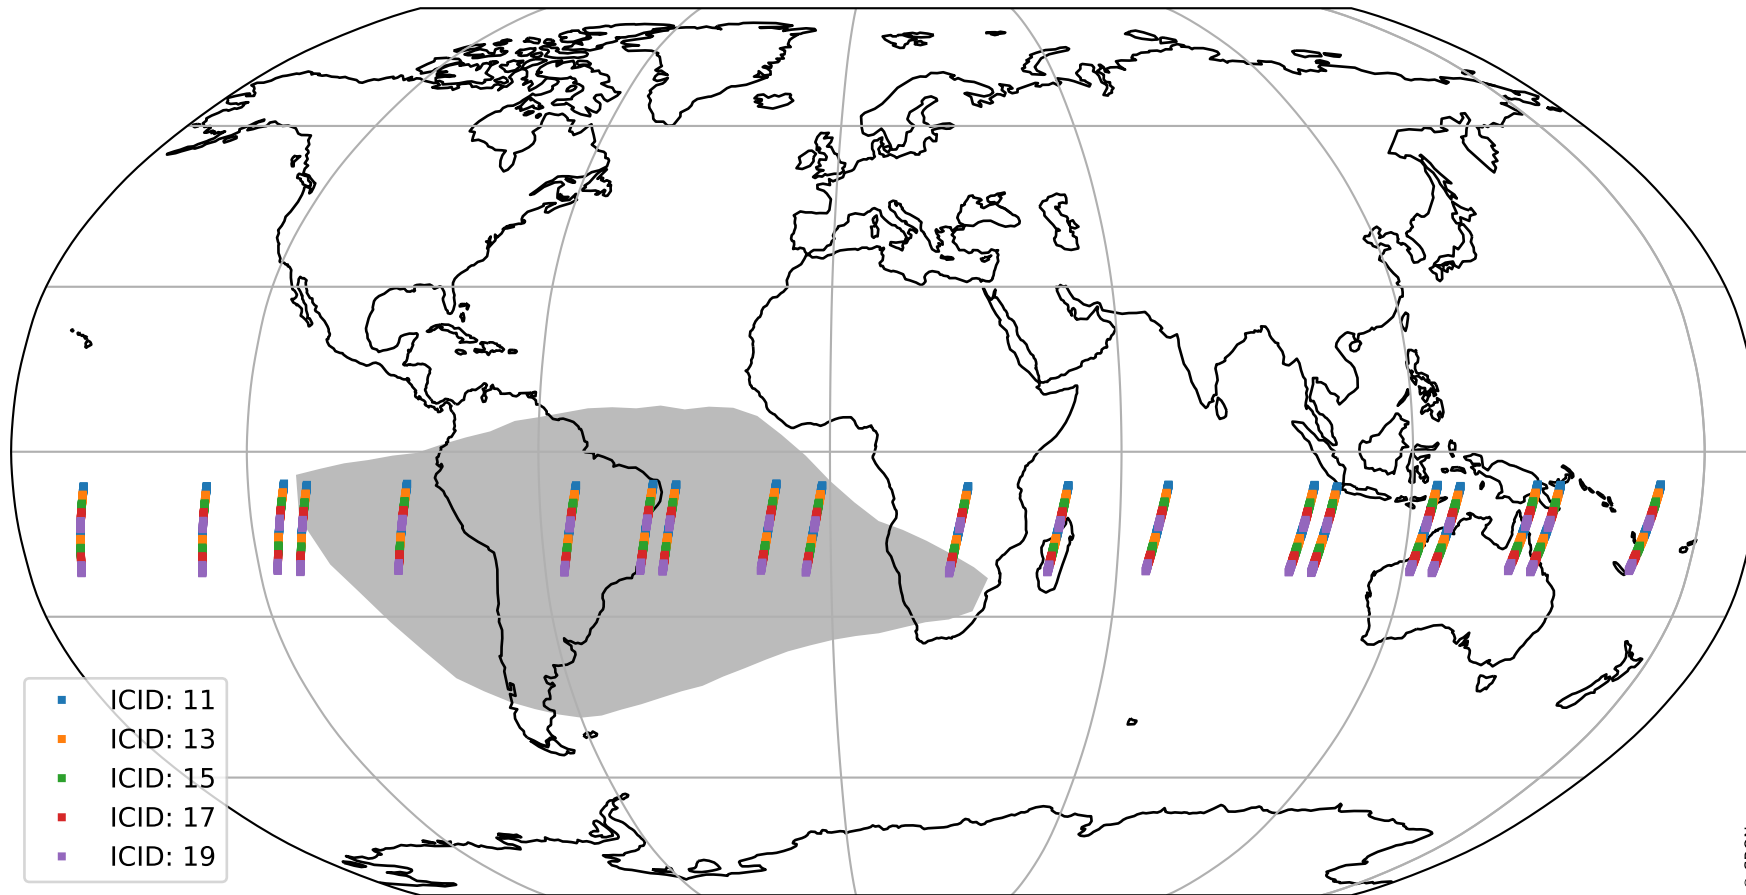

# Tropomi SWIR offset (beta nominal)

orbits : 20 in [29062, 29107]  
coverage : 2023-05-24 / 2023-05-26  
median : 29.923  $\mu\text{V}$   
spread : 14.977  $\mu\text{V}$   
created : 2023-08-22T11:19:19

# Tropomi SWIR offset (beta nominal)

orbits : 20 in [29062, 29107]  
coverage : 2023-05-24 / 2023-05-26  
median : 0.0056899 mV  
spread : 0.40562 mV  
created : 2023-08-22T11:19:19

value compared with SWIR offset CKD

# Tropomi SWIR offset (beta nominal) ground-tracks of Sentinel-5P

orbits : 20 in [29062, 29107]  
coverage : 2023-05-24 / 2023-05-26  
created : 2023-08-22T11:19:20

# Tropomi SWIR offset (beta nominal)

orbits : [1867, 29107]  
coverage : 2018-02-20 / 2023-05-26  
created : 2023-08-22T11:19:20