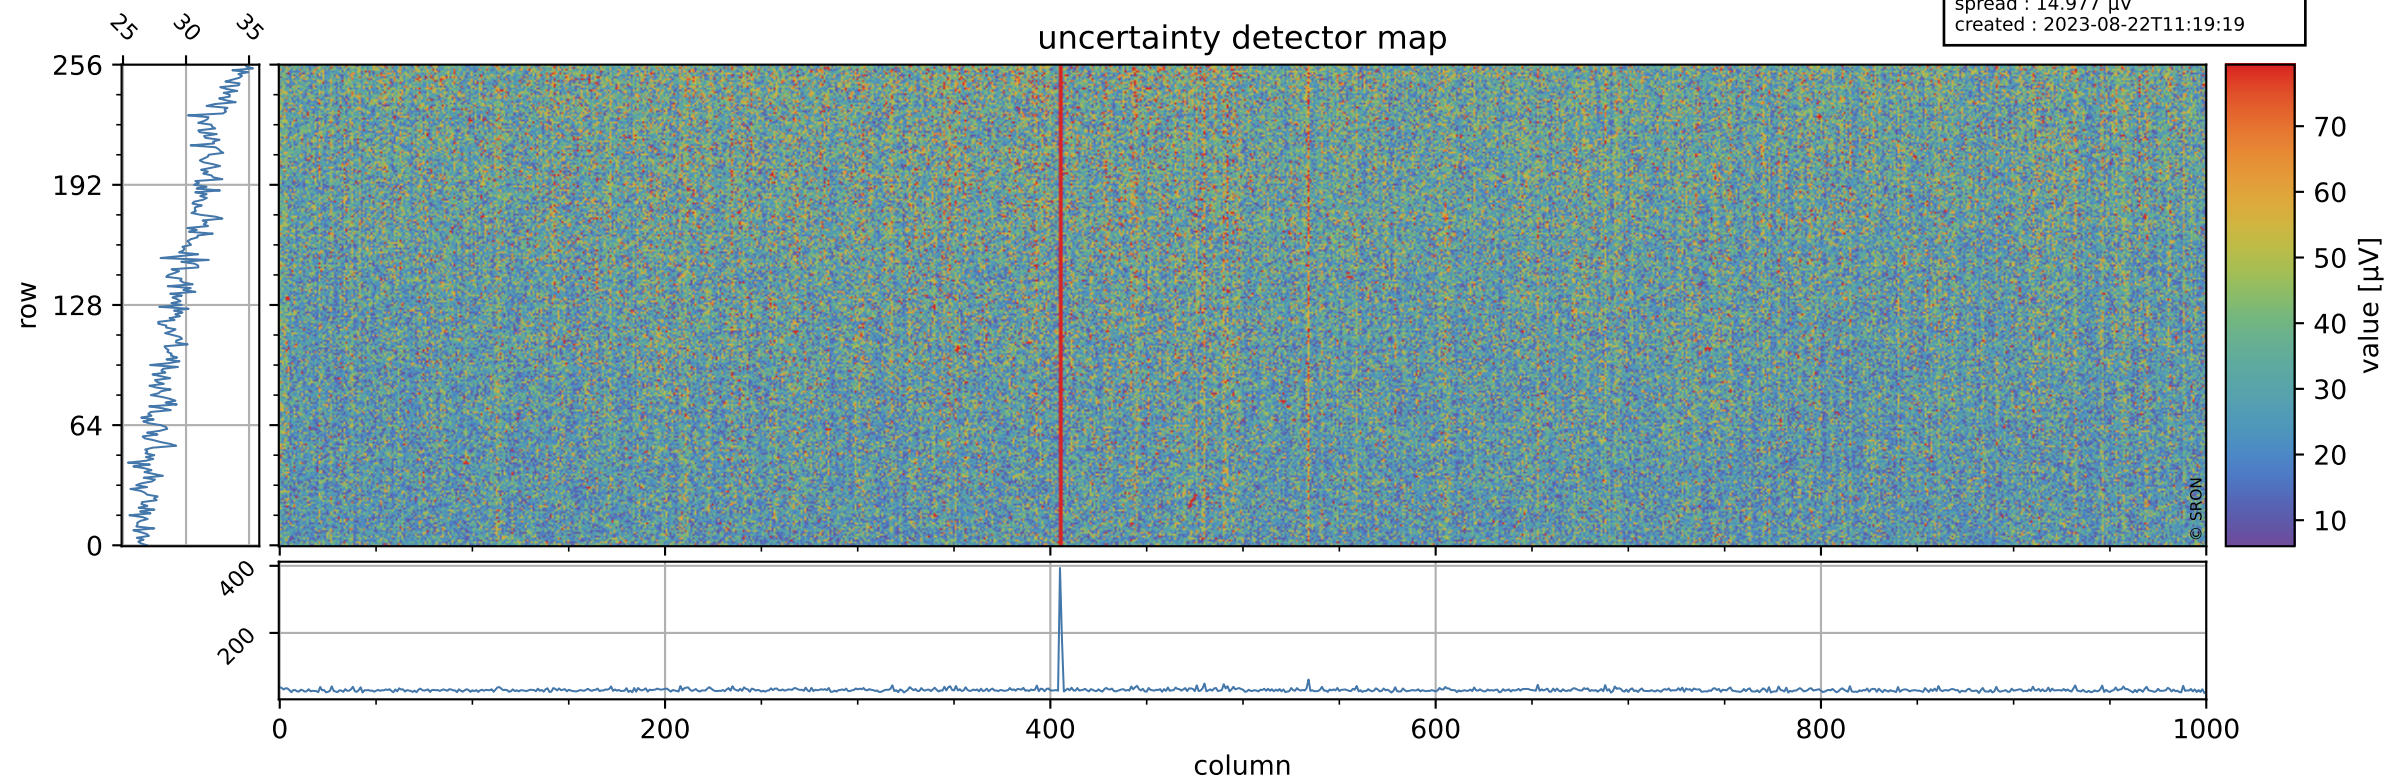

# Tropomi SWIR offset (beta nominal)

orbits : 20 in [29062, 29107]  
coverage : 2023-05-24 / 2023-05-26  
median : 0.52602 V  
spread : 0.035912 V  
created : 2023-08-22T11:19:19

## value detector map

# Tropomi SWIR offset (beta nominal)

orbits : 20 in [29062, 29107]  
coverage : 2023-05-24 / 2023-05-26  
median : 29.923  $\mu\text{V}$   
spread : 14.977  $\mu\text{V}$   
created : 2023-08-22T11:19:19

# Tropomi SWIR offset (beta nominal) ground-tracks of Sentinel-5P

orbits : 20 in [29062, 29107]  
coverage : 2023-05-24 / 2023-05-26  
created : 2023-08-22T11:19:20