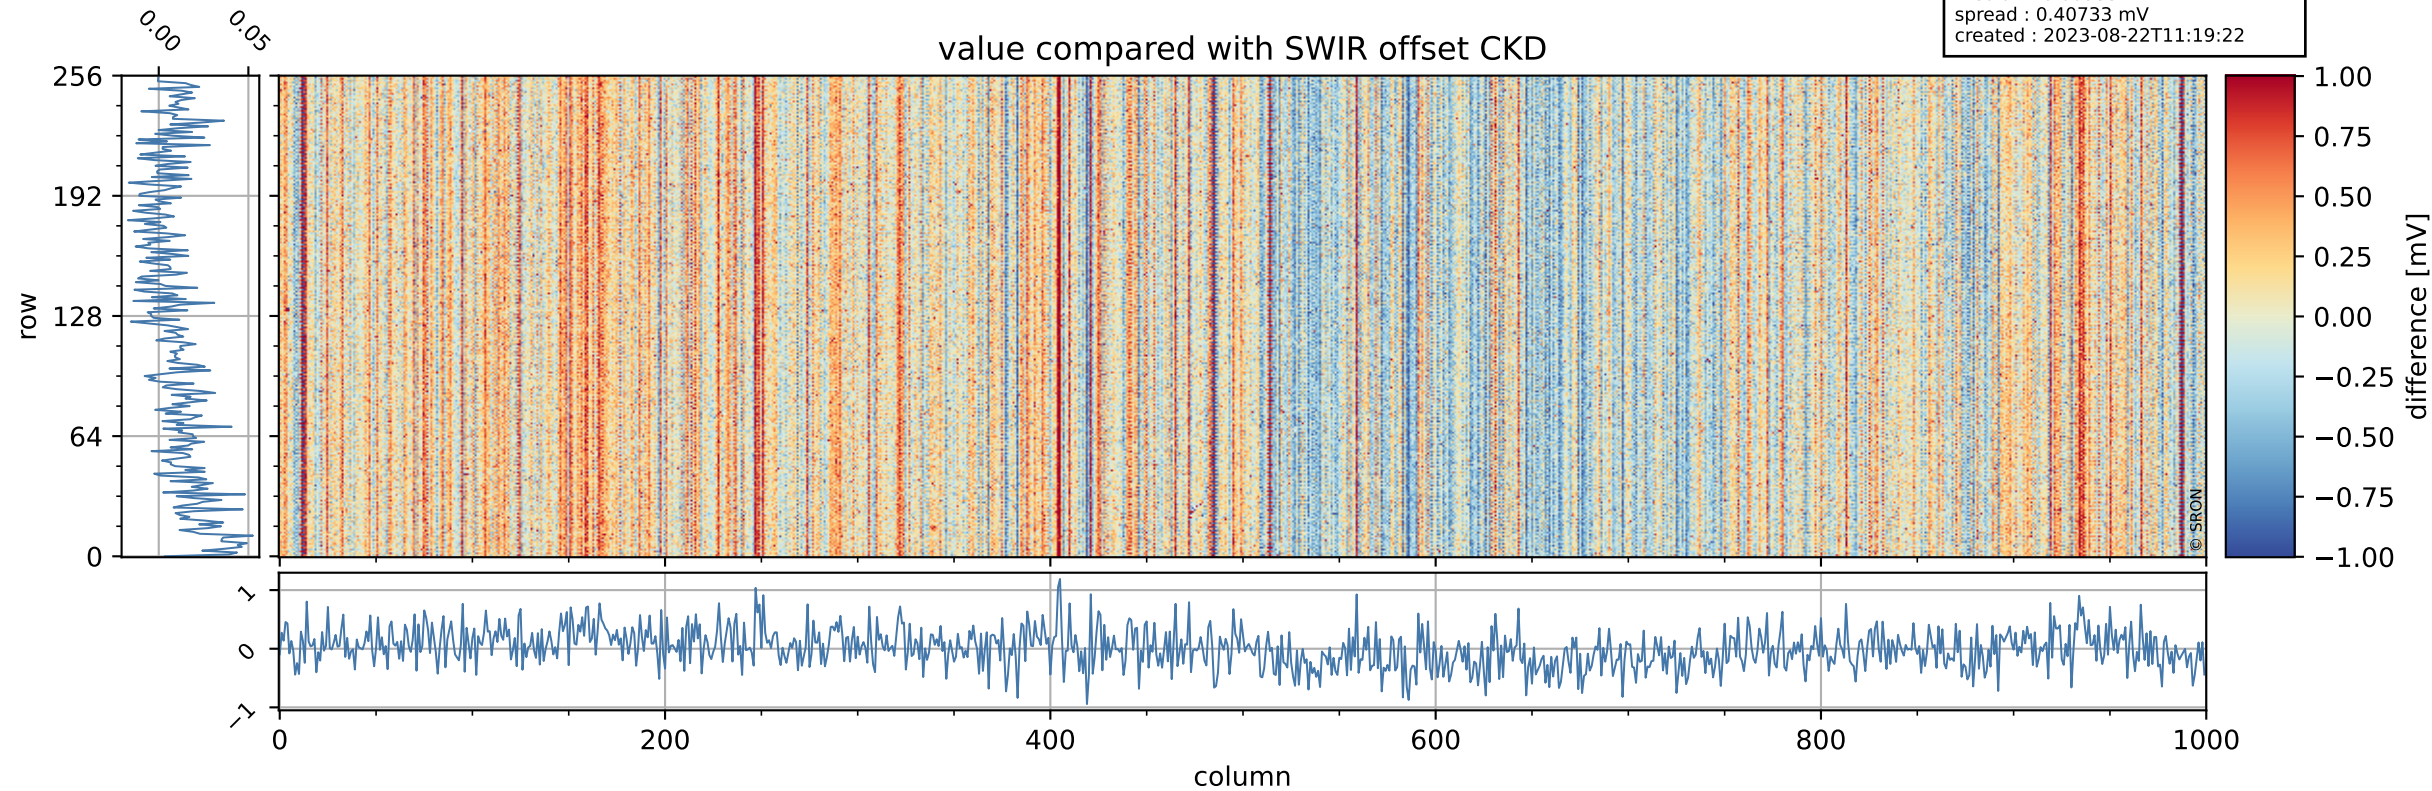

## value detector map

# Tropomi SWIR offset (beta nominal)

orbits : 18 in [29107, 29152]  
coverage : 2023-05-27 / 2023-05-30  
median : 31.239  $\mu\text{V}$   
spread : 15.404  $\mu\text{V}$   
created : 2023-08-22T11:19:21

# Tropomi SWIR offset (beta nominal)

orbits : 18 in [29107, 29152]  
coverage : 2023-05-27 / 2023-05-30  
median : 0.0093571 mV  
spread : 0.40733 mV  
created : 2023-08-22T11:19:22

value compared with SWIR offset CKD

# Tropomi SWIR offset (beta nominal) ground-tracks of Sentinel-5P

orbits : 18 in [29107, 29152]  
coverage : 2023-05-27 / 2023-05-30  
created : 2023-08-22T11:19:22