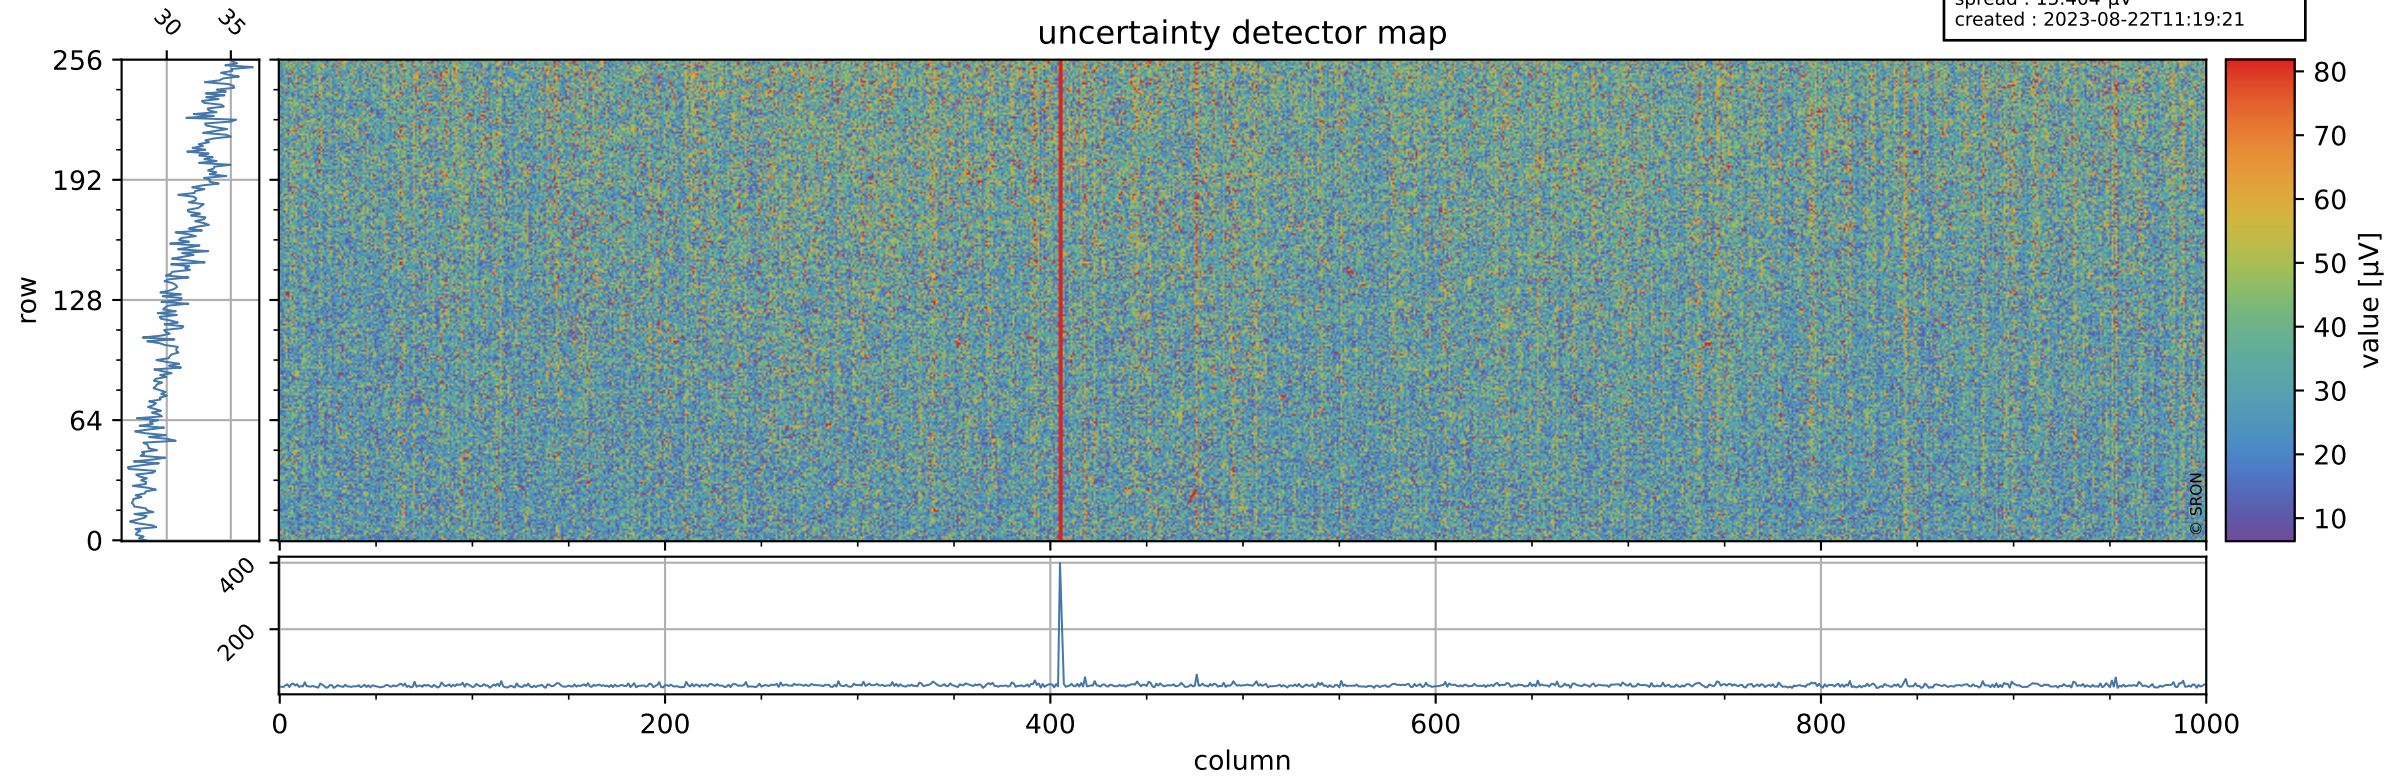

# Tropomi SWIR offset (beta nominal)

orbits : 18 in [29107, 29152]  
coverage : 2023-05-27 / 2023-05-30  
median : 0.52602 V  
spread : 0.035912 V  
created : 2023-08-22T11:19:21

## value detector map

# Tropomi SWIR offset (beta nominal)

orbits : 18 in [29107, 29152]  
coverage : 2023-05-27 / 2023-05-30  
median : 31.239  $\mu\text{V}$   
spread : 15.404  $\mu\text{V}$   
created : 2023-08-22T11:19:21

# Tropomi SWIR offset (beta nominal) ground-tracks of Sentinel-5P

orbits : 18 in [29107, 29152]  
coverage : 2023-05-27 / 2023-05-30  
created : 2023-08-22T11:19:22