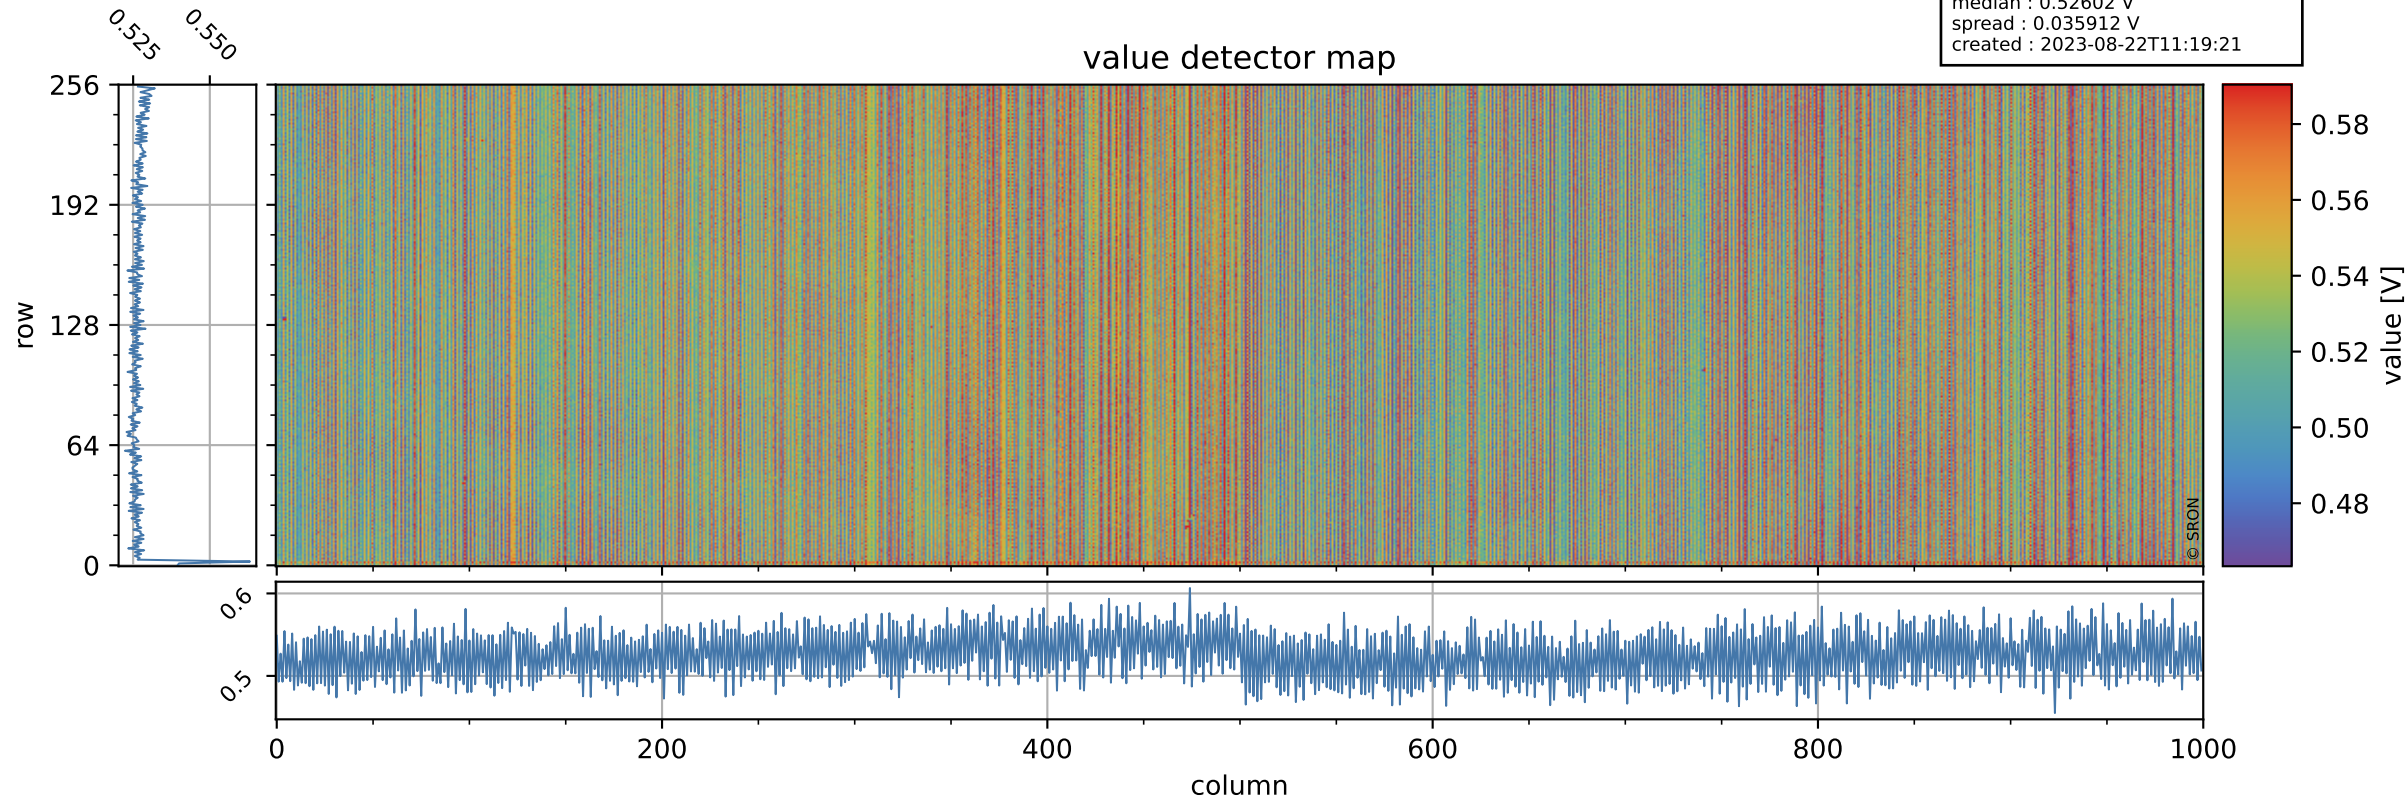

# Tropomi SWIR offset (beta nominal)

orbits : 18 in [29107, 29152]  
coverage : 2023-05-27 / 2023-05-30  
median : 0.52602 V  
spread : 0.035912 V  
created : 2023-08-22T11:19:21

## value detector map

# Tropomi SWIR offset (beta nominal)

orbits : 18 in [29107, 29152]  
coverage : 2023-05-27 / 2023-05-30  
median : 31.239  $\mu\text{V}$   
spread : 15.404  $\mu\text{V}$   
created : 2023-08-22T11:19:21

# Tropomi SWIR offset (beta nominal) ground-tracks of Sentinel-5P

orbits : 18 in [29107, 29152]  
coverage : 2023-05-27 / 2023-05-30  
created : 2023-08-22T11:19:22