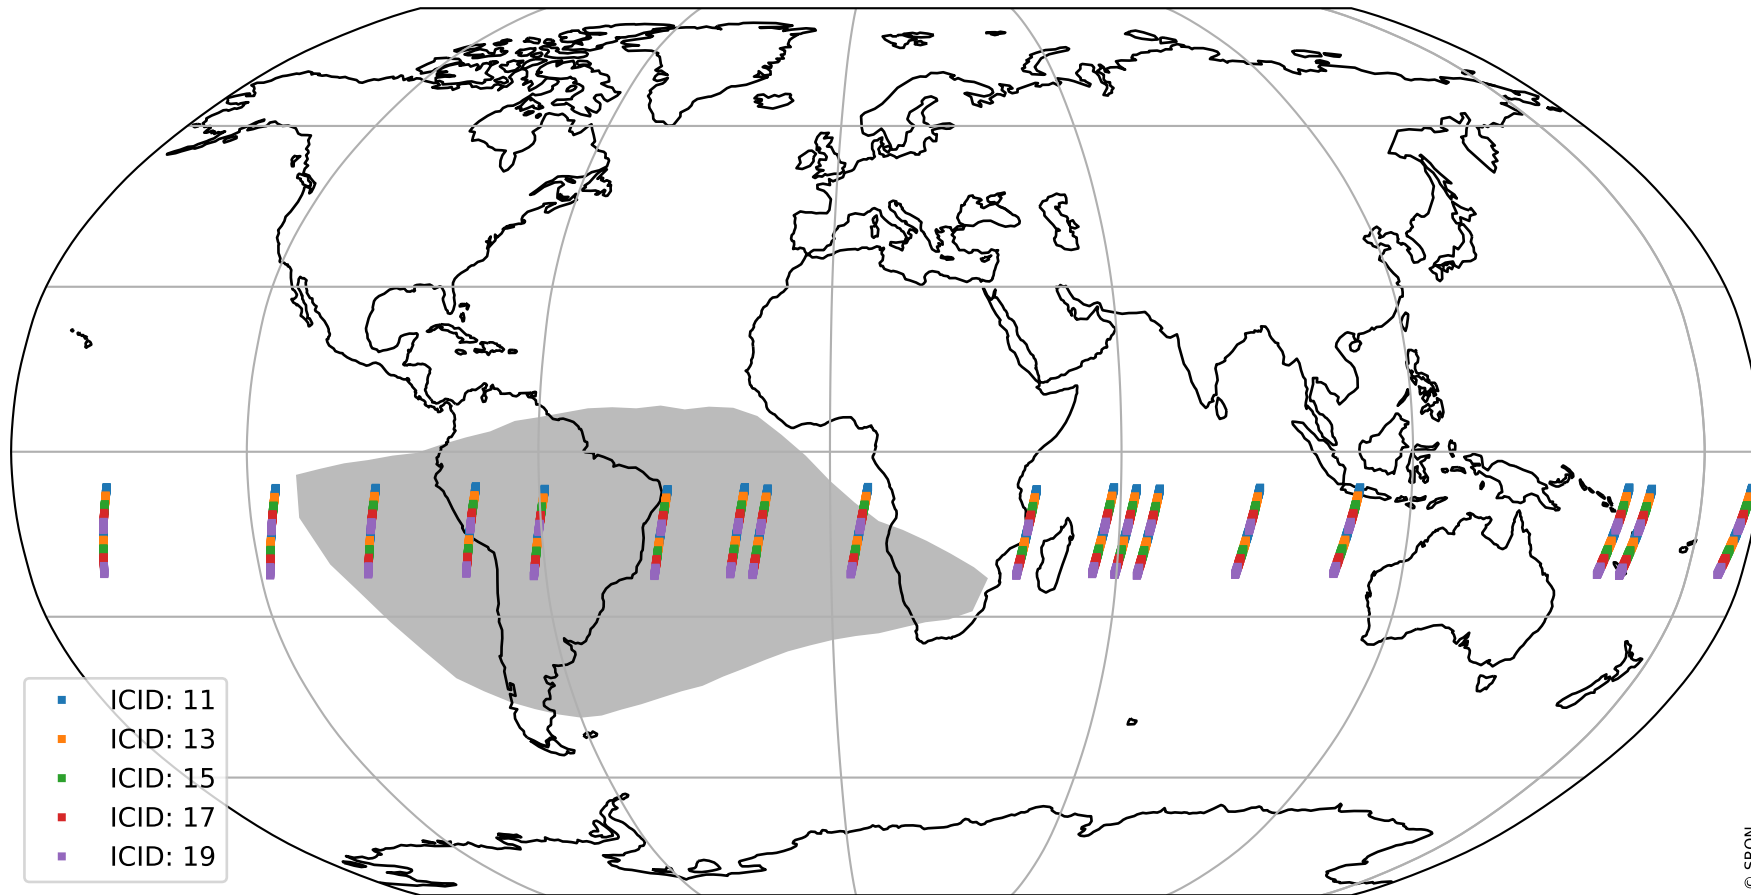

# Tropomi SWIR offset (beta nominal)

orbits : 18 in [29107, 29152]  
coverage : 2023-05-27 / 2023-05-30  
median : 31.239  $\mu\text{V}$   
spread : 15.404  $\mu\text{V}$   
created : 2023-08-22T11:19:21

# Tropomi SWIR offset (beta nominal)

orbits : 18 in [29107, 29152]  
coverage : 2023-05-27 / 2023-05-30  
median : 0.0093571 mV  
spread : 0.40733 mV  
created : 2023-08-22T11:19:22

value compared with SWIR offset CKD

# Tropomi SWIR offset (beta nominal) ground-tracks of Sentinel-5P

orbits : 18 in [29107, 29152]  
coverage : 2023-05-27 / 2023-05-30  
created : 2023-08-22T11:19:22

# Tropomi SWIR offset (beta nominal)

orbits : [1867, 29152]  
coverage : 2018-02-20 / 2023-05-30  
created : 2023-08-22T11:19:22