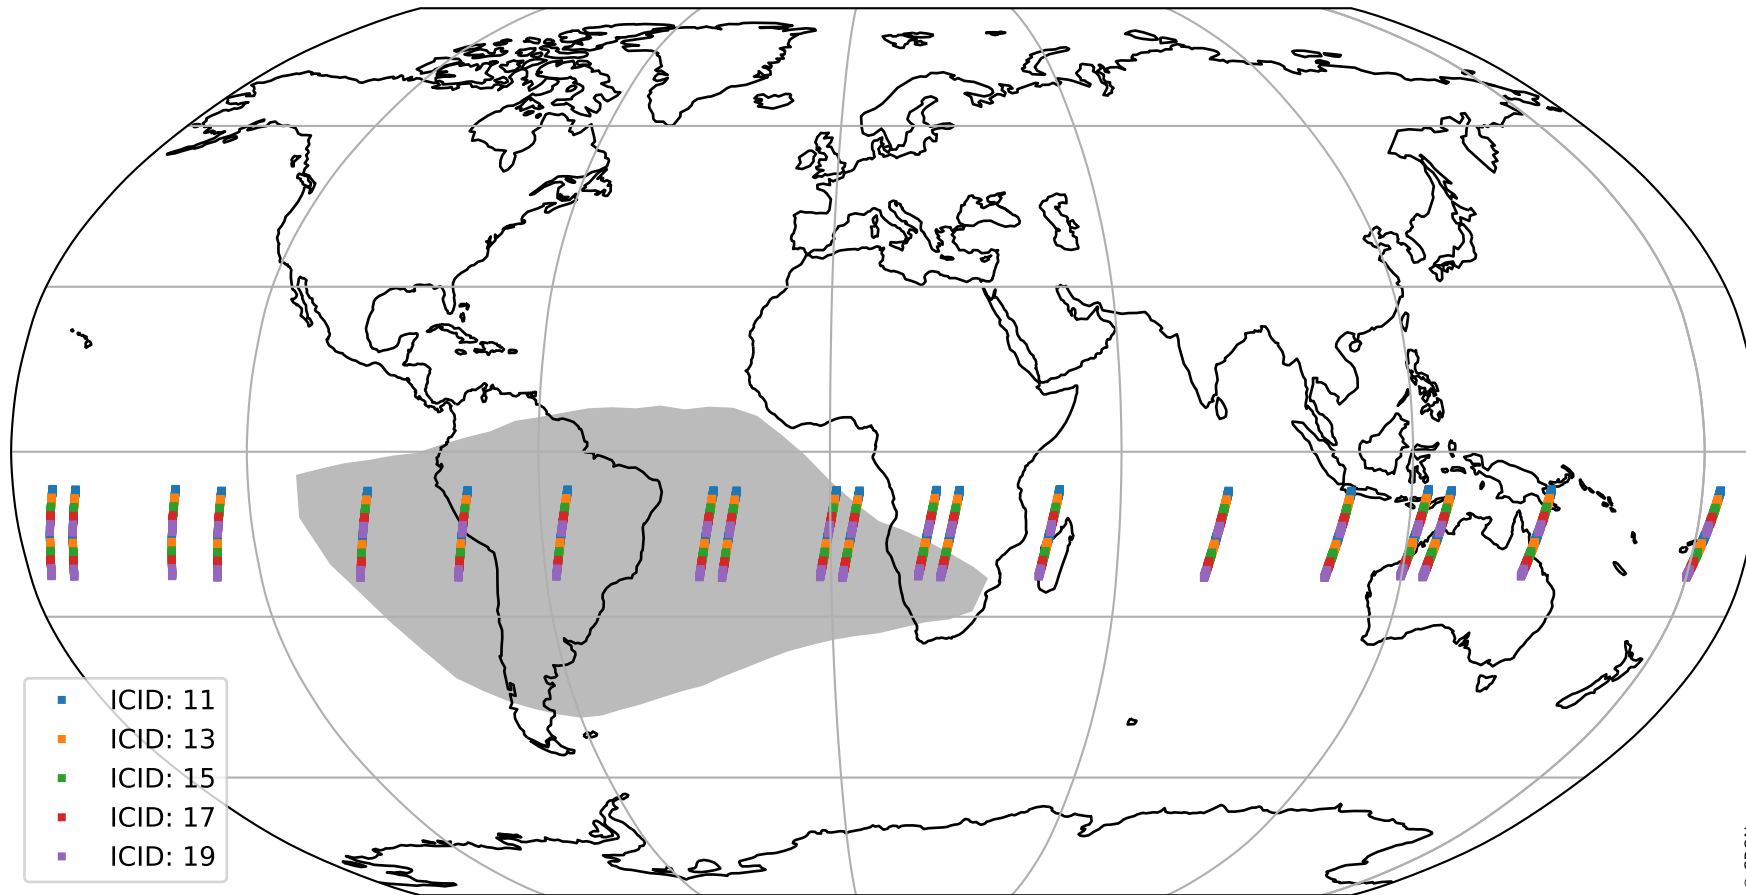

Tropomi SWIR offset (beta nominal)

orbits : 20 in [29152, 29197]
coverage : 2023-05-30 / 2023-06-02
median : 0.52602 V
spread : 0.035909 V
created : 2023-08-22T11:19:23

value detector map

Tropomi SWIR offset (beta nominal)

orbits : 20 in [29152, 29197]
coverage : 2023-05-30 / 2023-06-02
median : 30.824 μV
spread : 15.349 μV
created : 2023-08-22T11:19:24

Tropomi SWIR offset (beta nominal)

orbits : 20 in [29152, 29197]
coverage : 2023-05-30 / 2023-06-02
median : 0.012323 mV
spread : 0.411142 mV
created : 2023-08-22T11:19:24

value compared with SWIR offset CKD

Tropomi SWIR offset (beta nominal) ground-tracks of Sentinel-5P

orbits : 20 in [29152, 29197]
coverage : 2023-05-30 / 2023-06-02
created : 2023-08-22T11:19:24

Tropomi SWIR offset (beta nominal)

orbits : [1867, 29197]
coverage : 2018-02-20 / 2023-06-02
created : 2023-08-22T11:19:25

trend of detector median & temperatures