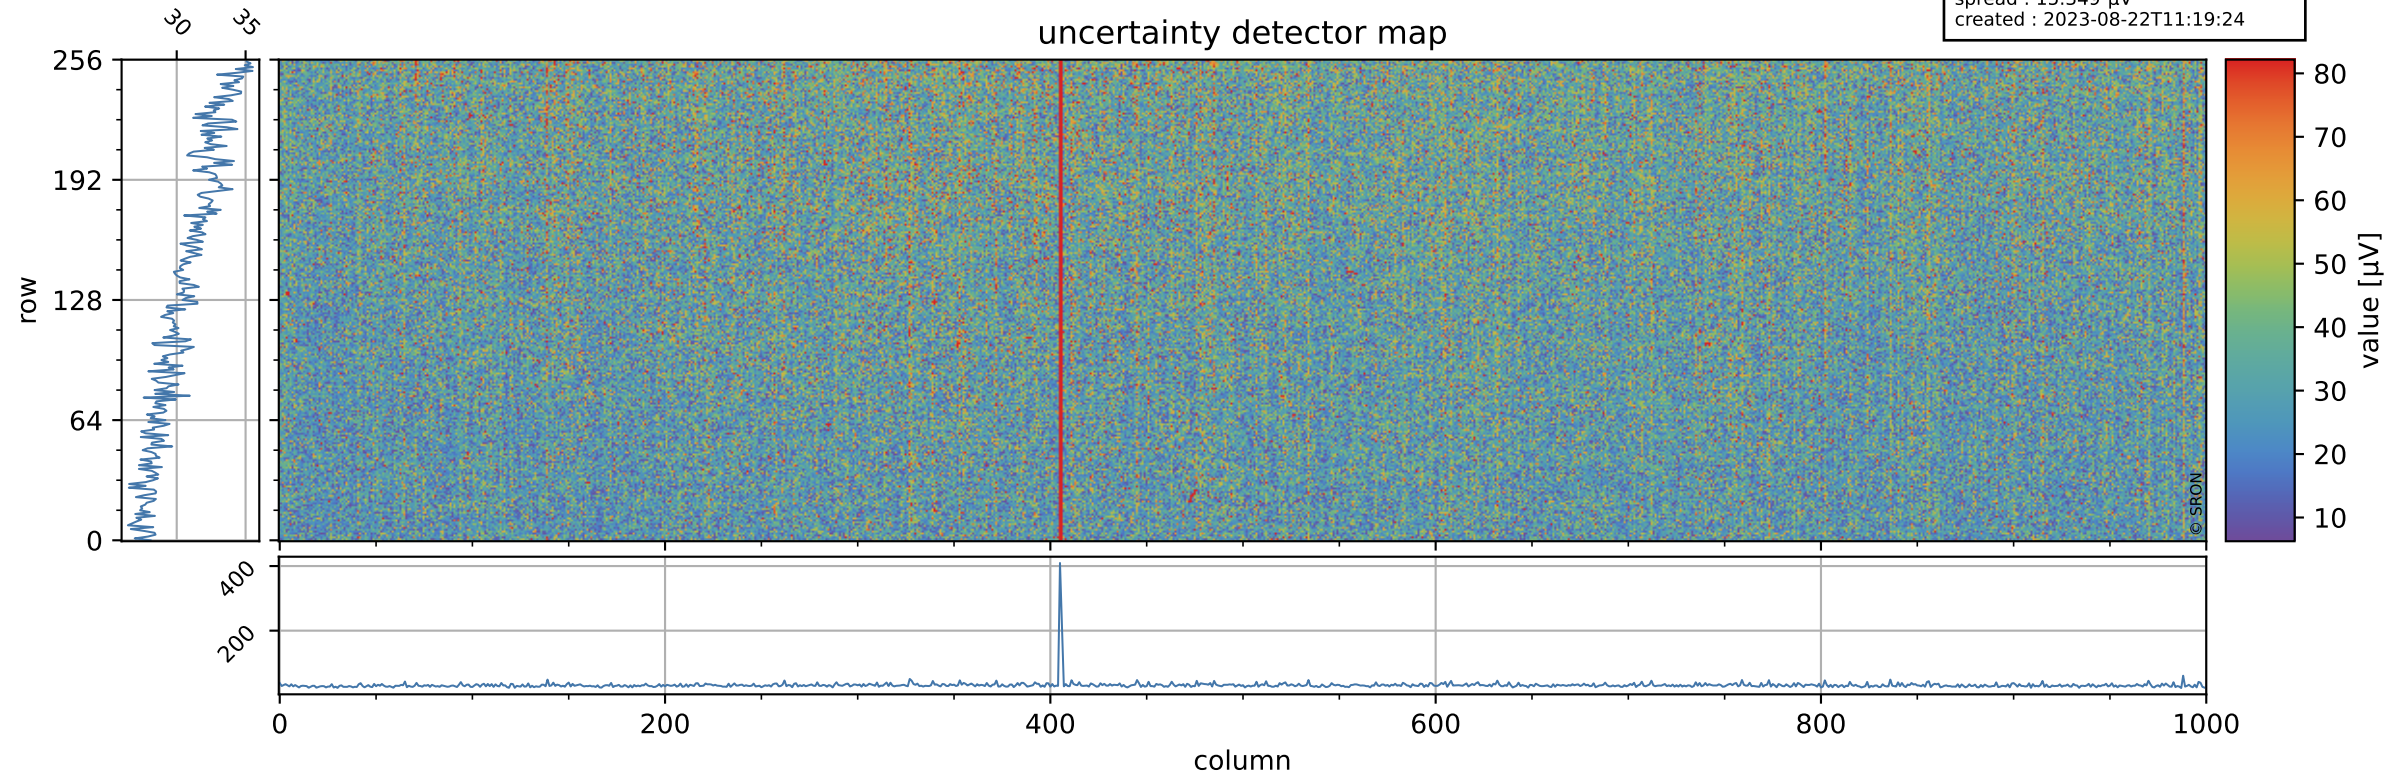

Tropomi SWIR offset (beta nominal)

orbits : 20 in [29152, 29197]
coverage : 2023-05-30 / 2023-06-02
median : 0.52602 V
spread : 0.035909 V
created : 2023-08-22T11:19:23

value detector map

Tropomi SWIR offset (beta nominal)

orbits : 20 in [29152, 29197]
coverage : 2023-05-30 / 2023-06-02
median : 30.824 μV
spread : 15.349 μV
created : 2023-08-22T11:19:24

Tropomi SWIR offset (beta nominal)

orbits : 20 in [29152, 29197]
coverage : 2023-05-30 / 2023-06-02
median : 0.012323 mV
spread : 0.411142 mV
created : 2023-08-22T11:19:24

value compared with SWIR offset CKD

Tropomi SWIR offset (beta nominal) ground-tracks of Sentinel-5P

orbits : 20 in [29152, 29197]
coverage : 2023-05-30 / 2023-06-02
created : 2023-08-22T11:19:24

Tropomi SWIR offset (beta nominal)

orbits : [1867, 29197]
coverage : 2018-02-20 / 2023-06-02
created : 2023-08-22T11:19:25

trend of detector median & temperatures