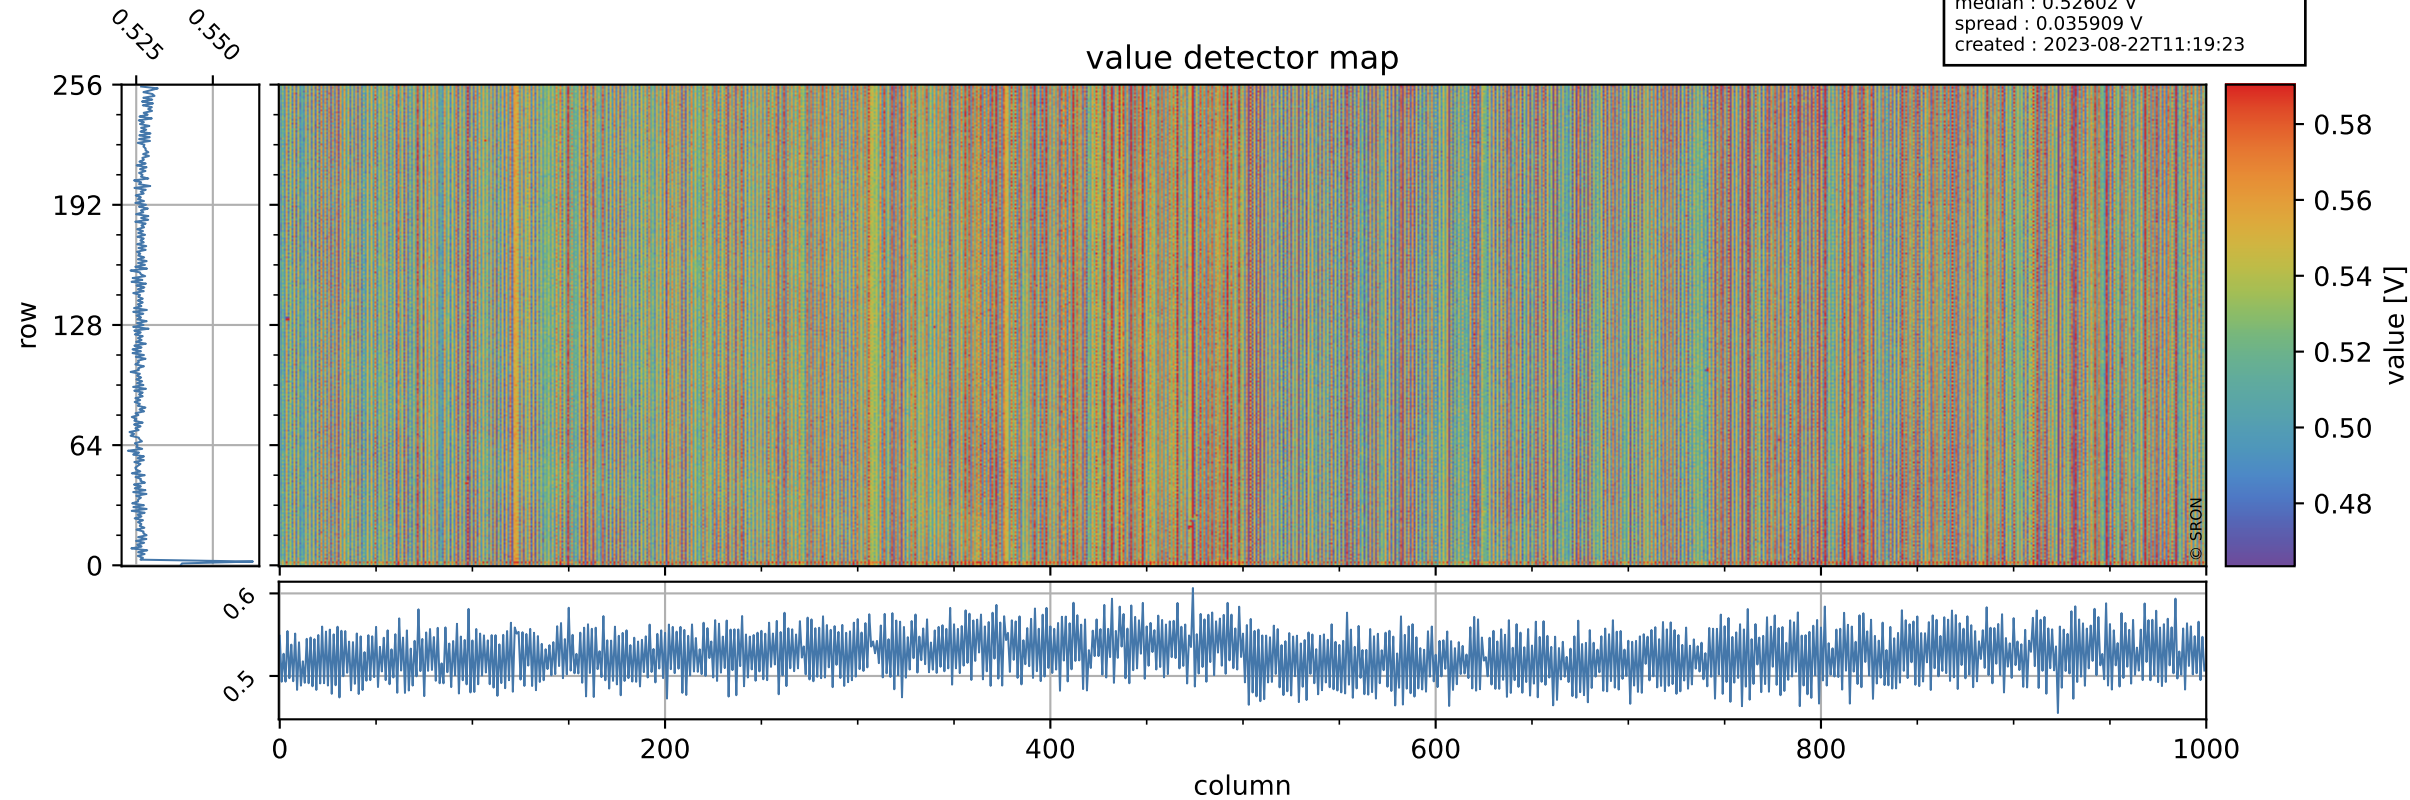

Tropomi SWIR offset (beta nominal)

orbits : 20 in [29152, 29197]
coverage : 2023-05-30 / 2023-06-02
median : 0.52602 V
spread : 0.035909 V
created : 2023-08-22T11:19:23

value detector map

Tropomi SWIR offset (beta nominal)

orbits : 20 in [29152, 29197]
coverage : 2023-05-30 / 2023-06-02
median : 30.824 μV
spread : 15.349 μV
created : 2023-08-22T11:19:24

Tropomi SWIR offset (beta nominal)

orbits : 20 in [29152, 29197]
coverage : 2023-05-30 / 2023-06-02
median : 0.012323 mV
spread : 0.411142 mV
created : 2023-08-22T11:19:24

value compared with SWIR offset CKD

Tropomi SWIR offset (beta nominal) ground-tracks of Sentinel-5P

orbits : 20 in [29152, 29197]
coverage : 2023-05-30 / 2023-06-02
created : 2023-08-22T11:19:24

Tropomi SWIR offset (beta nominal)

orbits : [1867, 29197]
coverage : 2018-02-20 / 2023-06-02
created : 2023-08-22T11:19:25

trend of detector median & temperatures