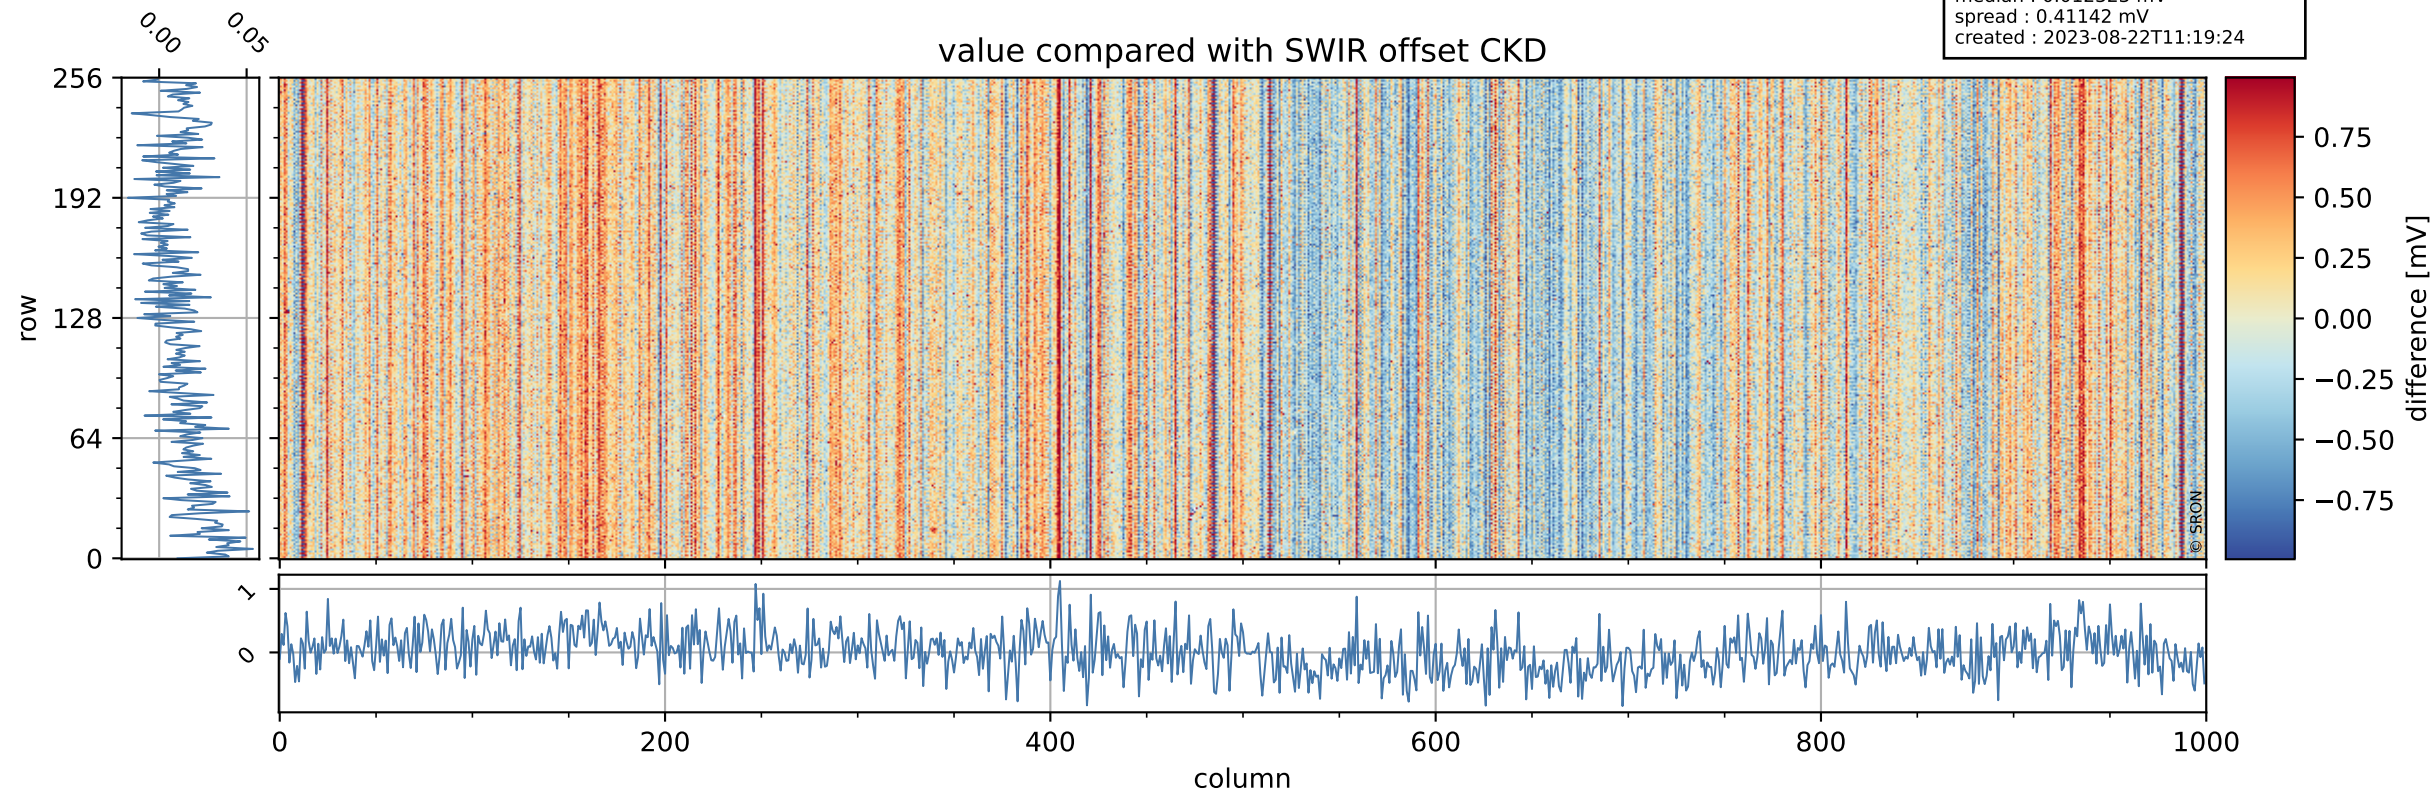

Tropomi SWIR offset (beta nominal)

orbits : 20 in [29152, 29197]
coverage : 2023-05-30 / 2023-06-02
median : 0.52602 V
spread : 0.035909 V
created : 2023-08-22T11:19:23

value detector map

Tropomi SWIR offset (beta nominal)

orbits : 20 in [29152, 29197]
coverage : 2023-05-30 / 2023-06-02
median : 30.824 μV
spread : 15.349 μV
created : 2023-08-22T11:19:24

Tropomi SWIR offset (beta nominal)

orbits : 20 in [29152, 29197]
coverage : 2023-05-30 / 2023-06-02
median : 0.012323 mV
spread : 0.411142 mV
created : 2023-08-22T11:19:24

value compared with SWIR offset CKD

Tropomi SWIR offset (beta nominal) ground-tracks of Sentinel-5P

orbits : 20 in [29152, 29197]
coverage : 2023-05-30 / 2023-06-02
created : 2023-08-22T11:19:24

Tropomi SWIR offset (beta nominal)

orbits : [1867, 29197]
coverage : 2018-02-20 / 2023-06-02
created : 2023-08-22T11:19:25

trend of detector median & temperatures