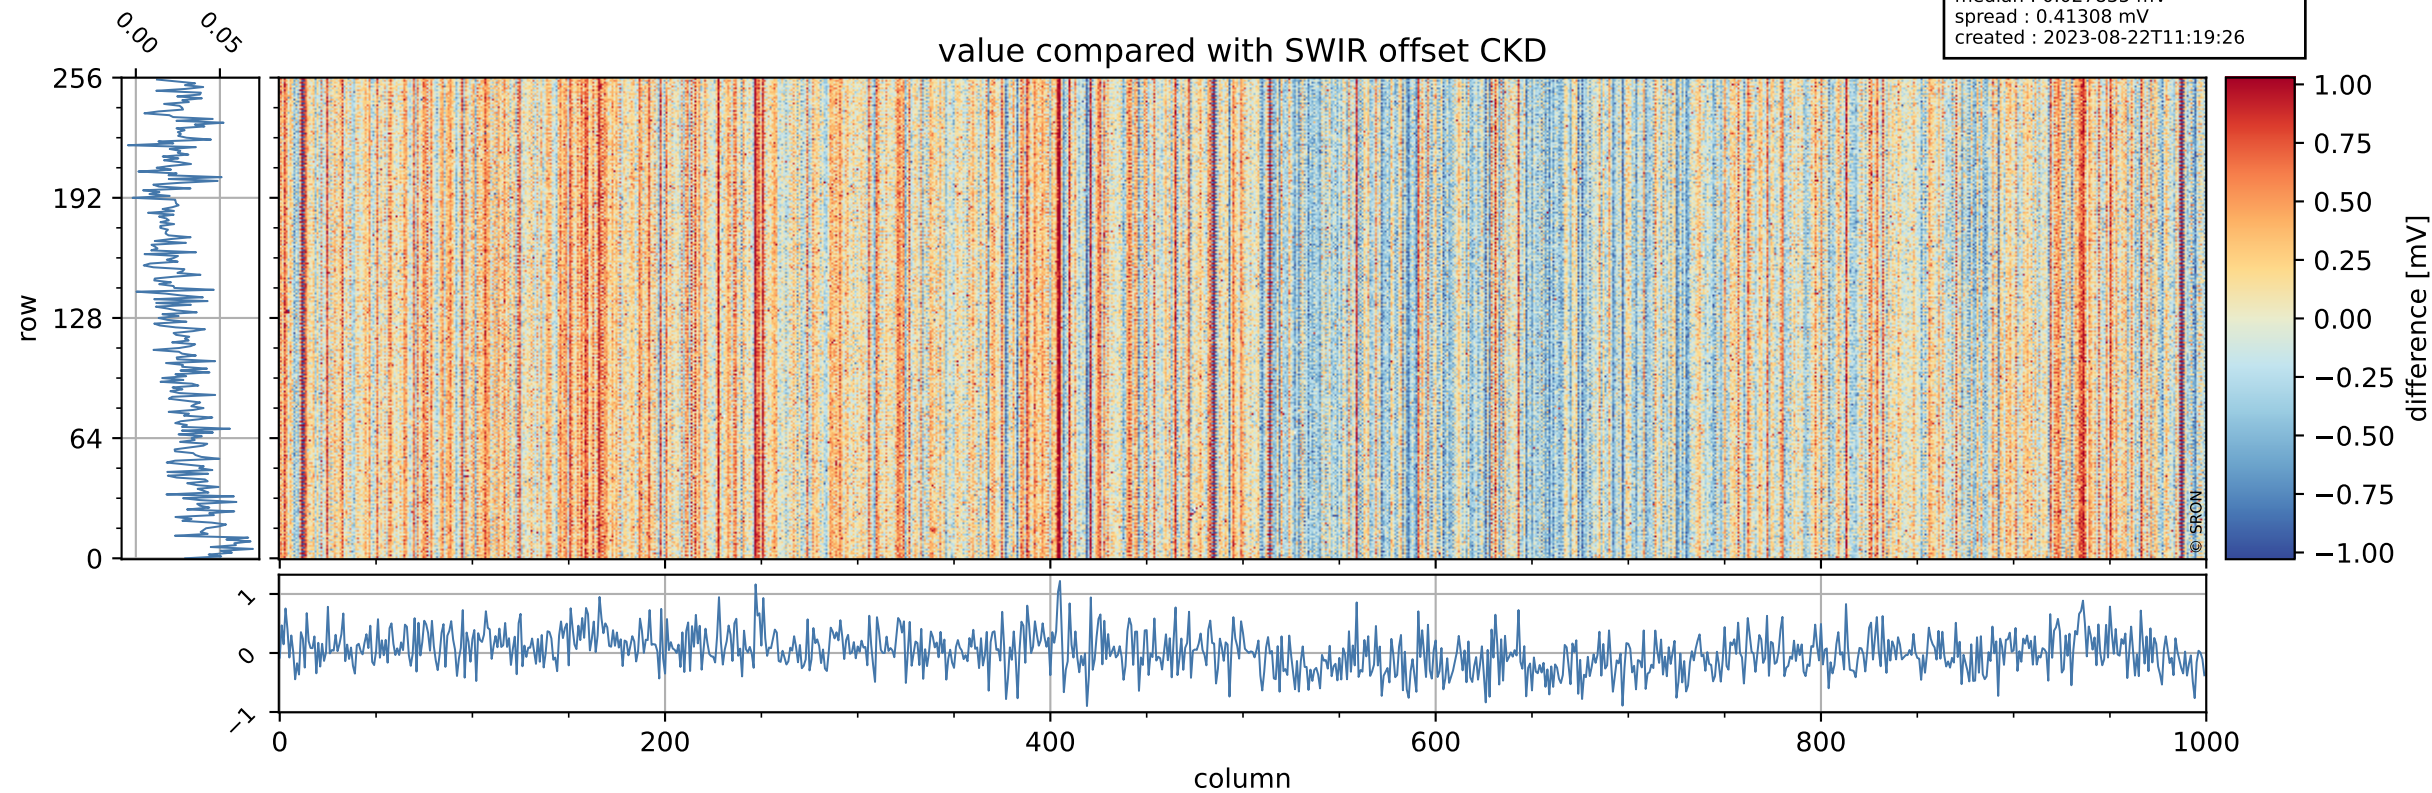

Tropomi SWIR offset (beta nominal)

orbits : 19 in [29197, 29242]
coverage : 2023-06-02 / 2023-06-05
median : 0.52604 V
spread : 0.03591 V
created : 2023-08-22T11:19:26

value detector map

Tropomi SWIR offset (beta nominal)

orbits : 19 in [29197, 29242]
coverage : 2023-06-02 / 2023-06-05
median : 29.145 μV
spread : 14.608 μV
created : 2023-08-22T11:19:26

Tropomi SWIR offset (beta nominal)

orbits : 19 in [29197, 29242]
coverage : 2023-06-02 / 2023-06-05
median : 0.027835 mV
spread : 0.41308 mV
created : 2023-08-22T11:19:26

value compared with SWIR offset CKD

Tropomi SWIR offset (beta nominal) ground-tracks of Sentinel-5P

orbits : 19 in [29197, 29242]
coverage : 2023-06-02 / 2023-06-05
created : 2023-08-22T11:19:27

Tropomi SWIR offset (beta nominal)

orbits : [1867, 29242]
coverage : 2018-02-20 / 2023-06-05
created : 2023-08-22T11:19:27

trend of detector median & temperatures