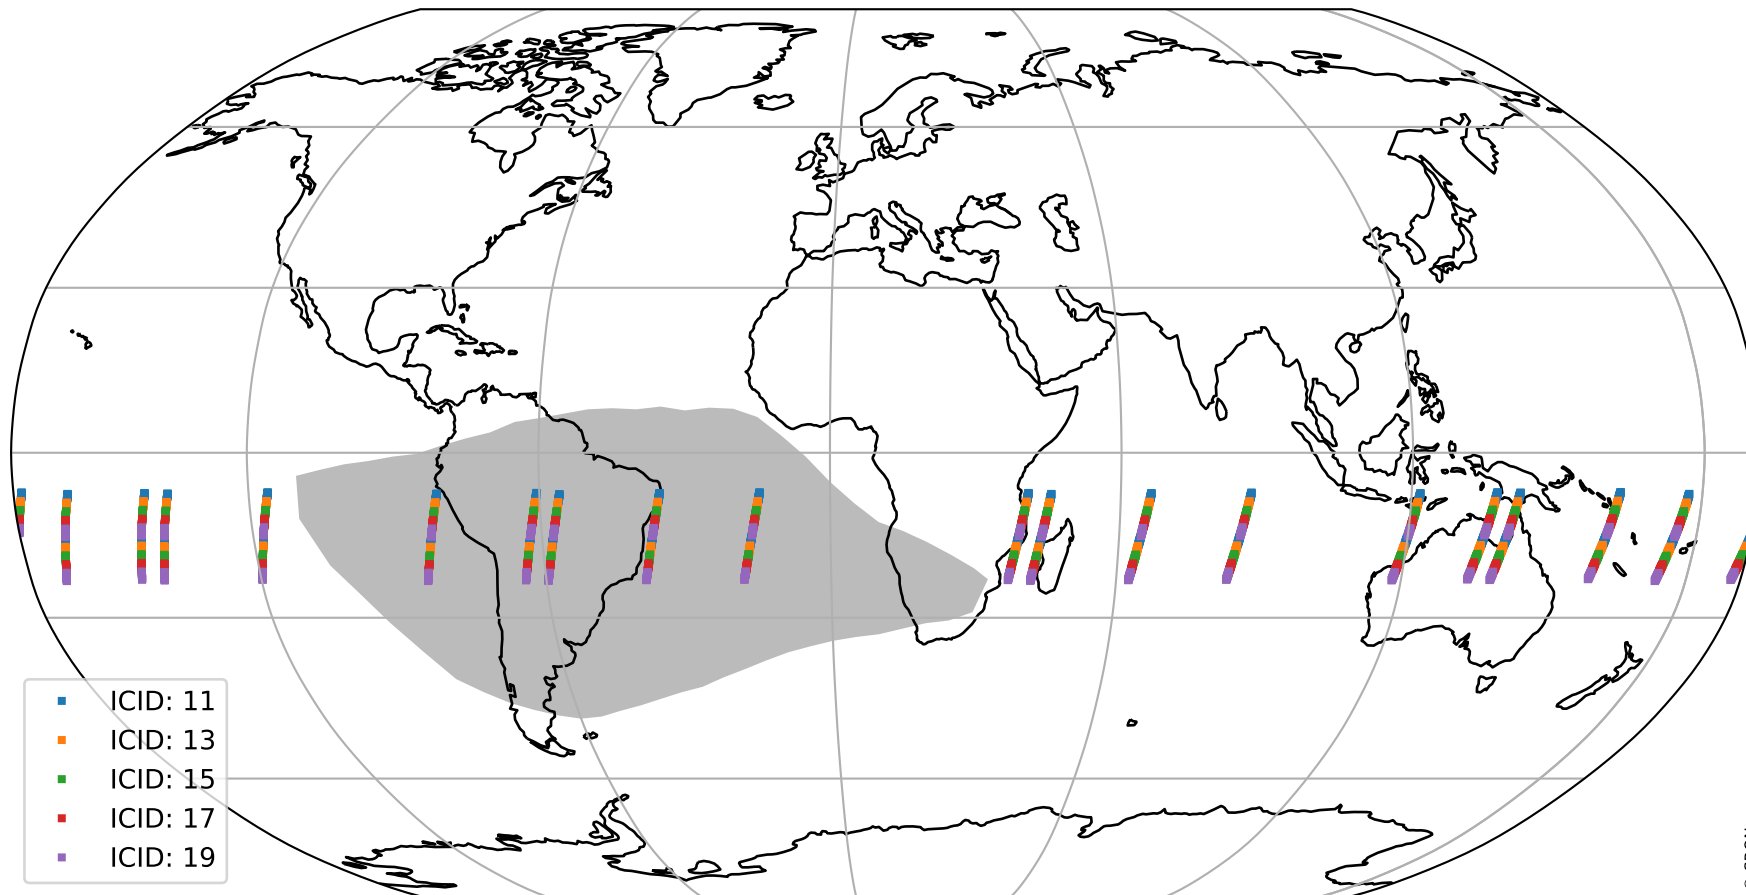

Tropomi SWIR offset (beta nominal)

orbits : 19 in [29197, 29242]
coverage : 2023-06-02 / 2023-06-05
median : 0.52604 V
spread : 0.03591 V
created : 2023-08-22T11:19:26

value detector map

Tropomi SWIR offset (beta nominal)

orbits : 19 in [29197, 29242]
coverage : 2023-06-02 / 2023-06-05
median : 29.145 μV
spread : 14.608 μV
created : 2023-08-22T11:19:26

Tropomi SWIR offset (beta nominal)

orbits : 19 in [29197, 29242]
coverage : 2023-06-02 / 2023-06-05
median : 0.027835 mV
spread : 0.41308 mV
created : 2023-08-22T11:19:26

value compared with SWIR offset CKD

Tropomi SWIR offset (beta nominal) ground-tracks of Sentinel-5P

orbits : 19 in [29197, 29242]
coverage : 2023-06-02 / 2023-06-05
created : 2023-08-22T11:19:27

Tropomi SWIR offset (beta nominal)

orbits : [1867, 29242]
coverage : 2018-02-20 / 2023-06-05
created : 2023-08-22T11:19:27

trend of detector median & temperatures