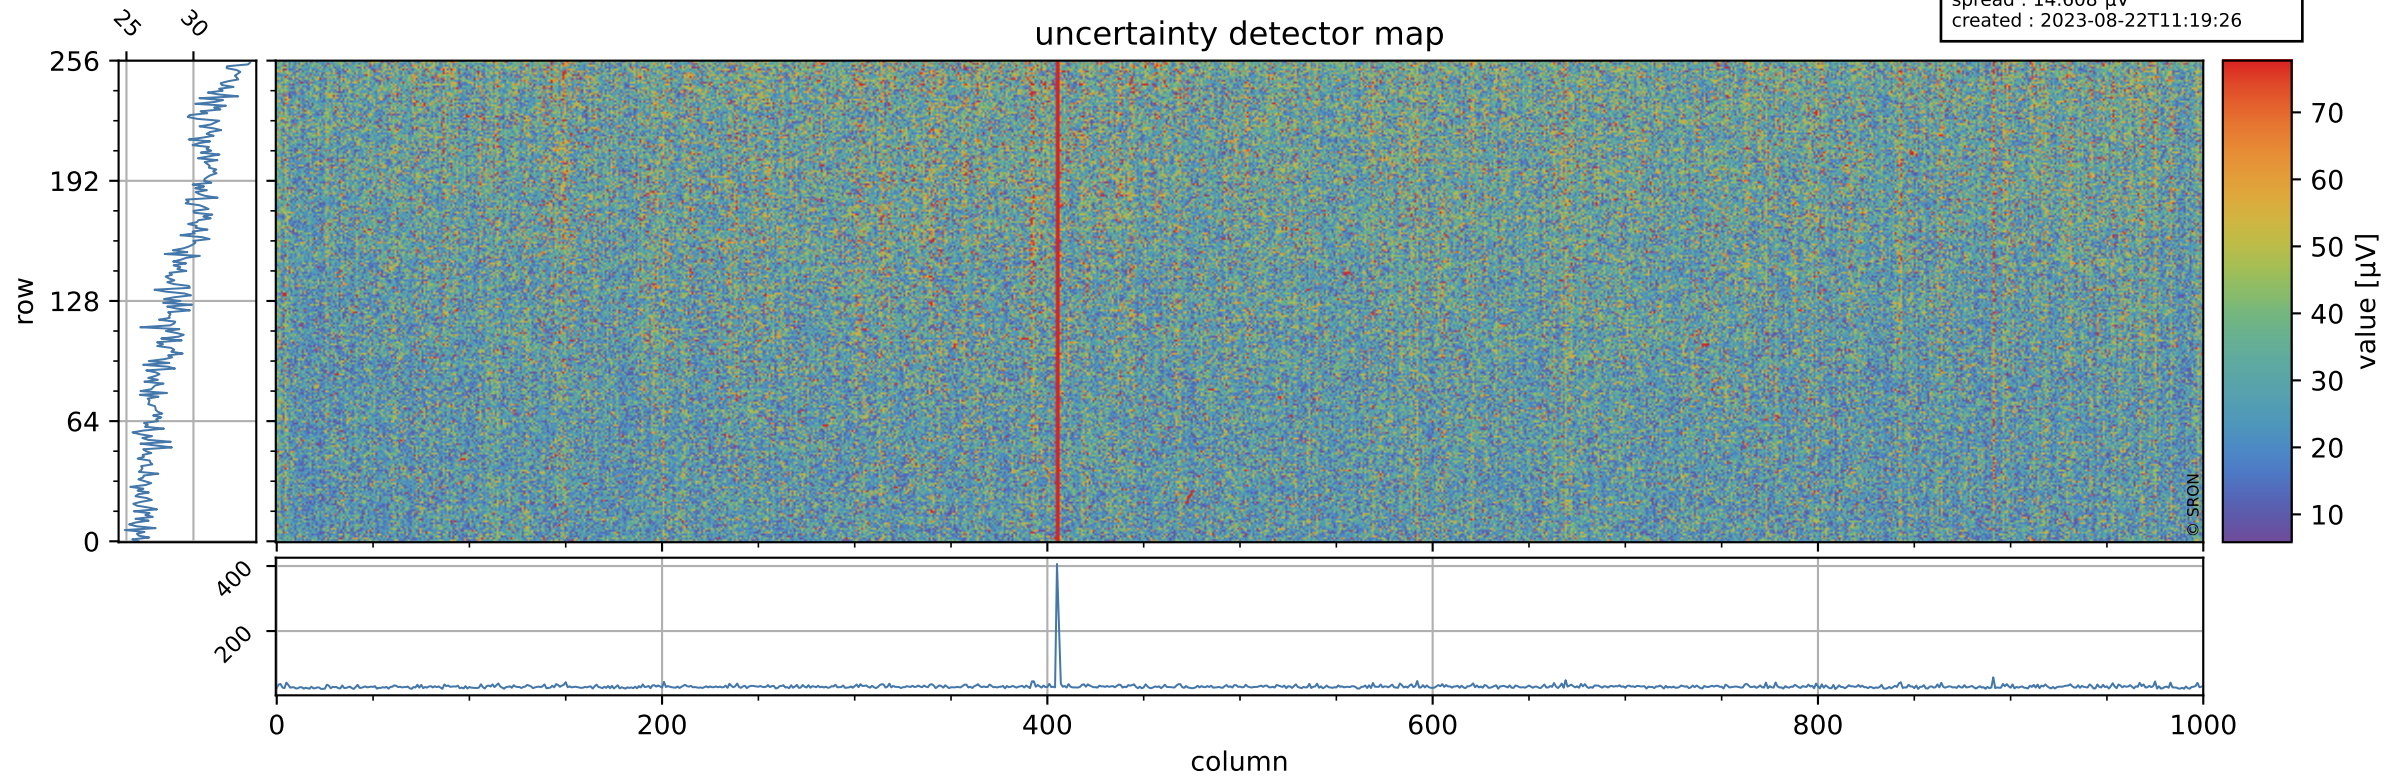

Tropomi SWIR offset (beta nominal)

orbits : 19 in [29197, 29242]
coverage : 2023-06-02 / 2023-06-05
median : 0.52604 V
spread : 0.03591 V
created : 2023-08-22T11:19:26

value detector map

Tropomi SWIR offset (beta nominal)

orbits : 19 in [29197, 29242]
coverage : 2023-06-02 / 2023-06-05
median : 29.145 μV
spread : 14.608 μV
created : 2023-08-22T11:19:26

Tropomi SWIR offset (beta nominal)

orbits : 19 in [29197, 29242]
coverage : 2023-06-02 / 2023-06-05
median : 0.027835 mV
spread : 0.41308 mV
created : 2023-08-22T11:19:26

value compared with SWIR offset CKD

Tropomi SWIR offset (beta nominal) ground-tracks of Sentinel-5P

orbits : 19 in [29197, 29242]
coverage : 2023-06-02 / 2023-06-05
created : 2023-08-22T11:19:27

Tropomi SWIR offset (beta nominal)

orbits : [1867, 29242]
coverage : 2018-02-20 / 2023-06-05
created : 2023-08-22T11:19:27

trend of detector median & temperatures