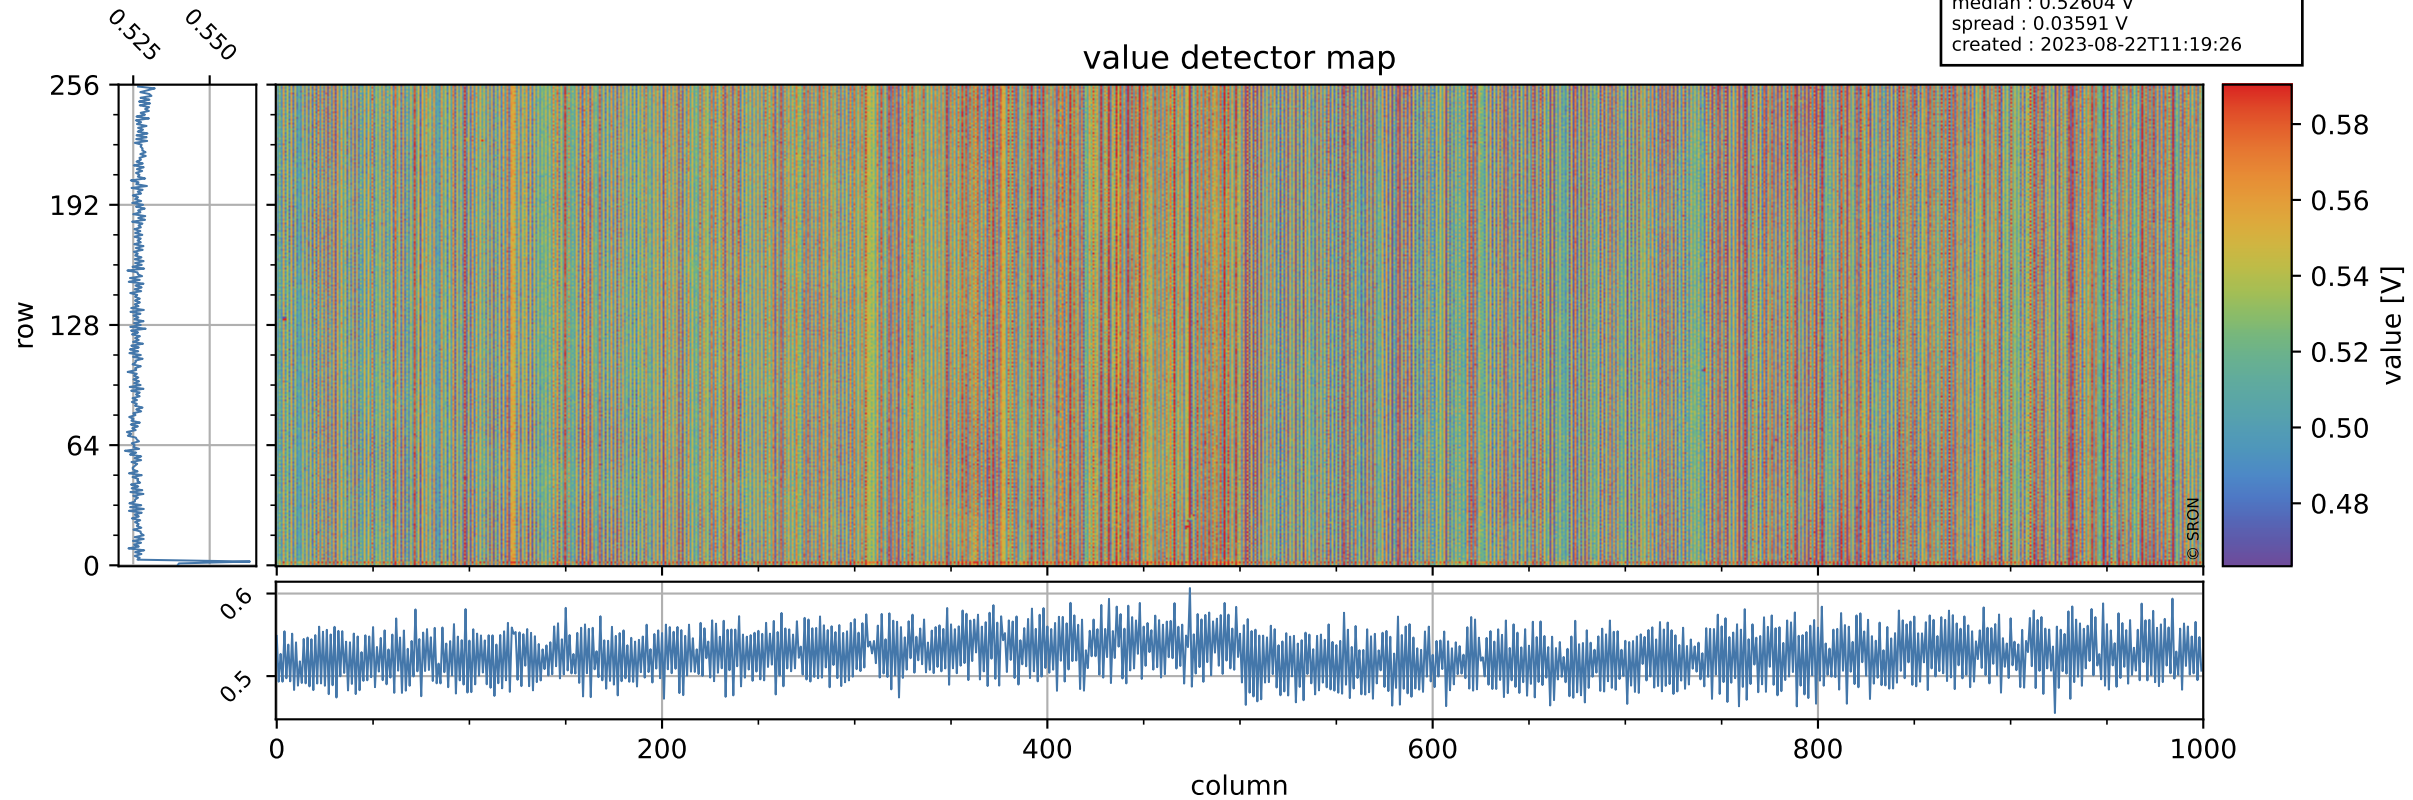

Tropomi SWIR offset (beta nominal)

orbits : 19 in [29197, 29242]
coverage : 2023-06-02 / 2023-06-05
median : 0.52604 V
spread : 0.03591 V
created : 2023-08-22T11:19:26

value detector map

Tropomi SWIR offset (beta nominal)

orbits : 19 in [29197, 29242]
coverage : 2023-06-02 / 2023-06-05
median : 29.145 μV
spread : 14.608 μV
created : 2023-08-22T11:19:26

Tropomi SWIR offset (beta nominal)

orbits : 19 in [29197, 29242]
coverage : 2023-06-02 / 2023-06-05
median : 0.027835 mV
spread : 0.41308 mV
created : 2023-08-22T11:19:26

value compared with SWIR offset CKD

Tropomi SWIR offset (beta nominal) ground-tracks of Sentinel-5P

orbits : 19 in [29197, 29242]
coverage : 2023-06-02 / 2023-06-05
created : 2023-08-22T11:19:27

Tropomi SWIR offset (beta nominal)

orbits : [1867, 29242]
coverage : 2018-02-20 / 2023-06-05
created : 2023-08-22T11:19:27

trend of detector median & temperatures