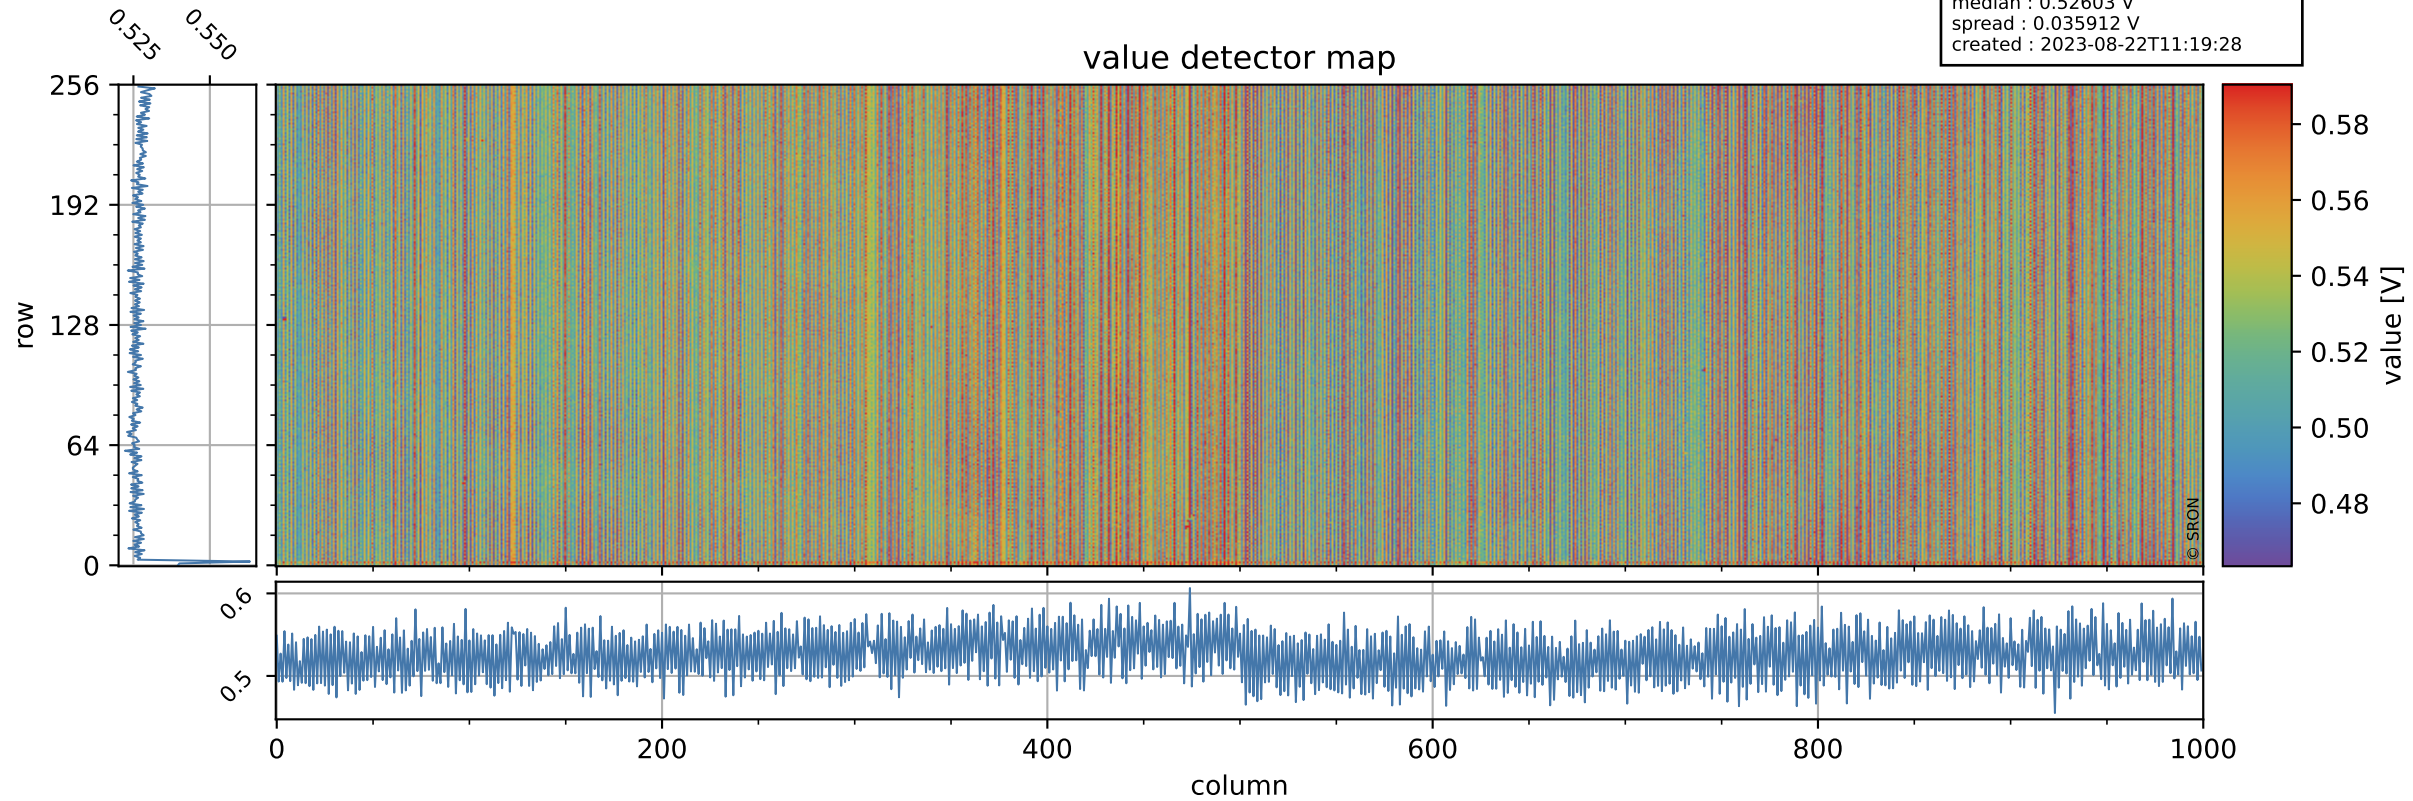

Tropomi SWIR offset (beta nominal)

orbits : 20 in [29242, 29287]
coverage : 2023-06-05 / 2023-06-08
median : 0.52603 V
spread : 0.035912 V
created : 2023-08-22T11:19:28

value detector map

Tropomi SWIR offset (beta nominal)

orbits : 20 in [29242, 29287]
coverage : 2023-06-05 / 2023-06-08
median : 32.152 μV
spread : 15.771 μV
created : 2023-08-22T11:19:28

Tropomi SWIR offset (beta nominal)

orbits : 20 in [29242, 29287]
coverage : 2023-06-05 / 2023-06-08
median : 0.023244 mV
spread : 0.41062 mV
created : 2023-08-22T11:19:28

value compared with SWIR offset CKD

Tropomi SWIR offset (beta nominal) ground-tracks of Sentinel-5P

orbits : 20 in [29242, 29287]
coverage : 2023-06-05 / 2023-06-08
created : 2023-08-22T11:19:29

Tropomi SWIR offset (beta nominal)

orbits : [1867, 29287]
coverage : 2018-02-20 / 2023-06-08
created : 2023-08-22T11:19:29

trend of detector median & temperatures