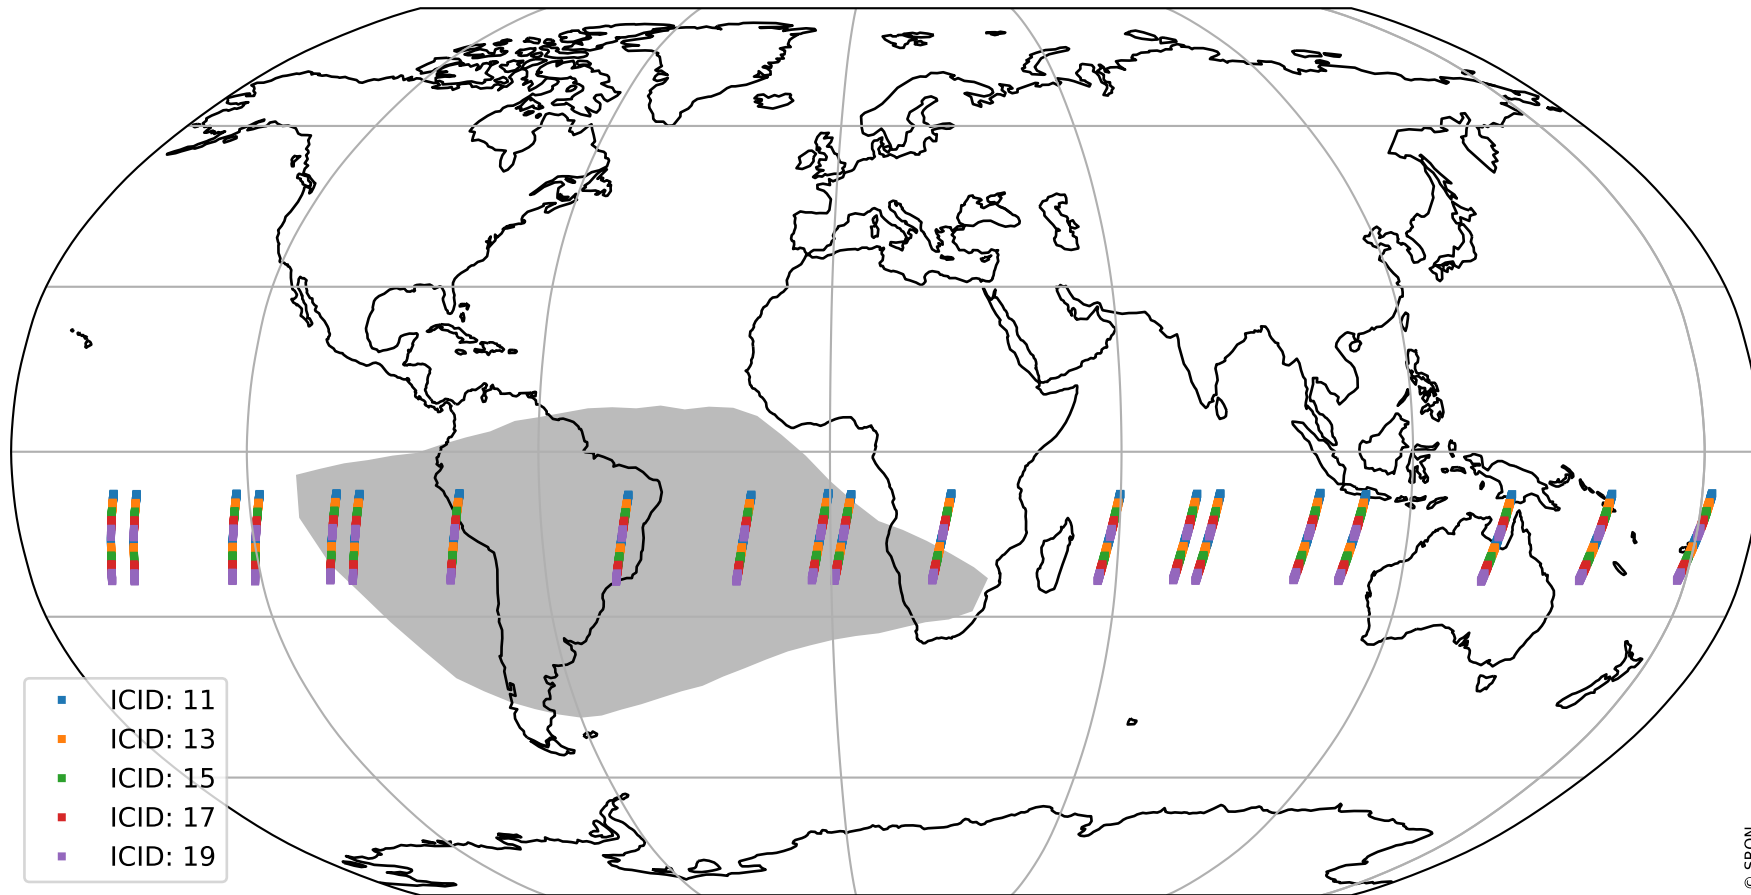

Tropomi SWIR offset (beta nominal)

orbits : 20 in [29242, 29287]
coverage : 2023-06-05 / 2023-06-08
median : 0.52603 V
spread : 0.035912 V
created : 2023-08-22T11:19:28

value detector map

Tropomi SWIR offset (beta nominal)

orbits : 20 in [29242, 29287]
coverage : 2023-06-05 / 2023-06-08
median : 32.152 μV
spread : 15.771 μV
created : 2023-08-22T11:19:28

Tropomi SWIR offset (beta nominal)

orbits : 20 in [29242, 29287]
coverage : 2023-06-05 / 2023-06-08
median : 0.023244 mV
spread : 0.41062 mV
created : 2023-08-22T11:19:28

value compared with SWIR offset CKD

Tropomi SWIR offset (beta nominal) ground-tracks of Sentinel-5P

orbits : 20 in [29242, 29287]
coverage : 2023-06-05 / 2023-06-08
created : 2023-08-22T11:19:29

Tropomi SWIR offset (beta nominal)

orbits : [1867, 29287]
coverage : 2018-02-20 / 2023-06-08
created : 2023-08-22T11:19:29

trend of detector median & temperatures