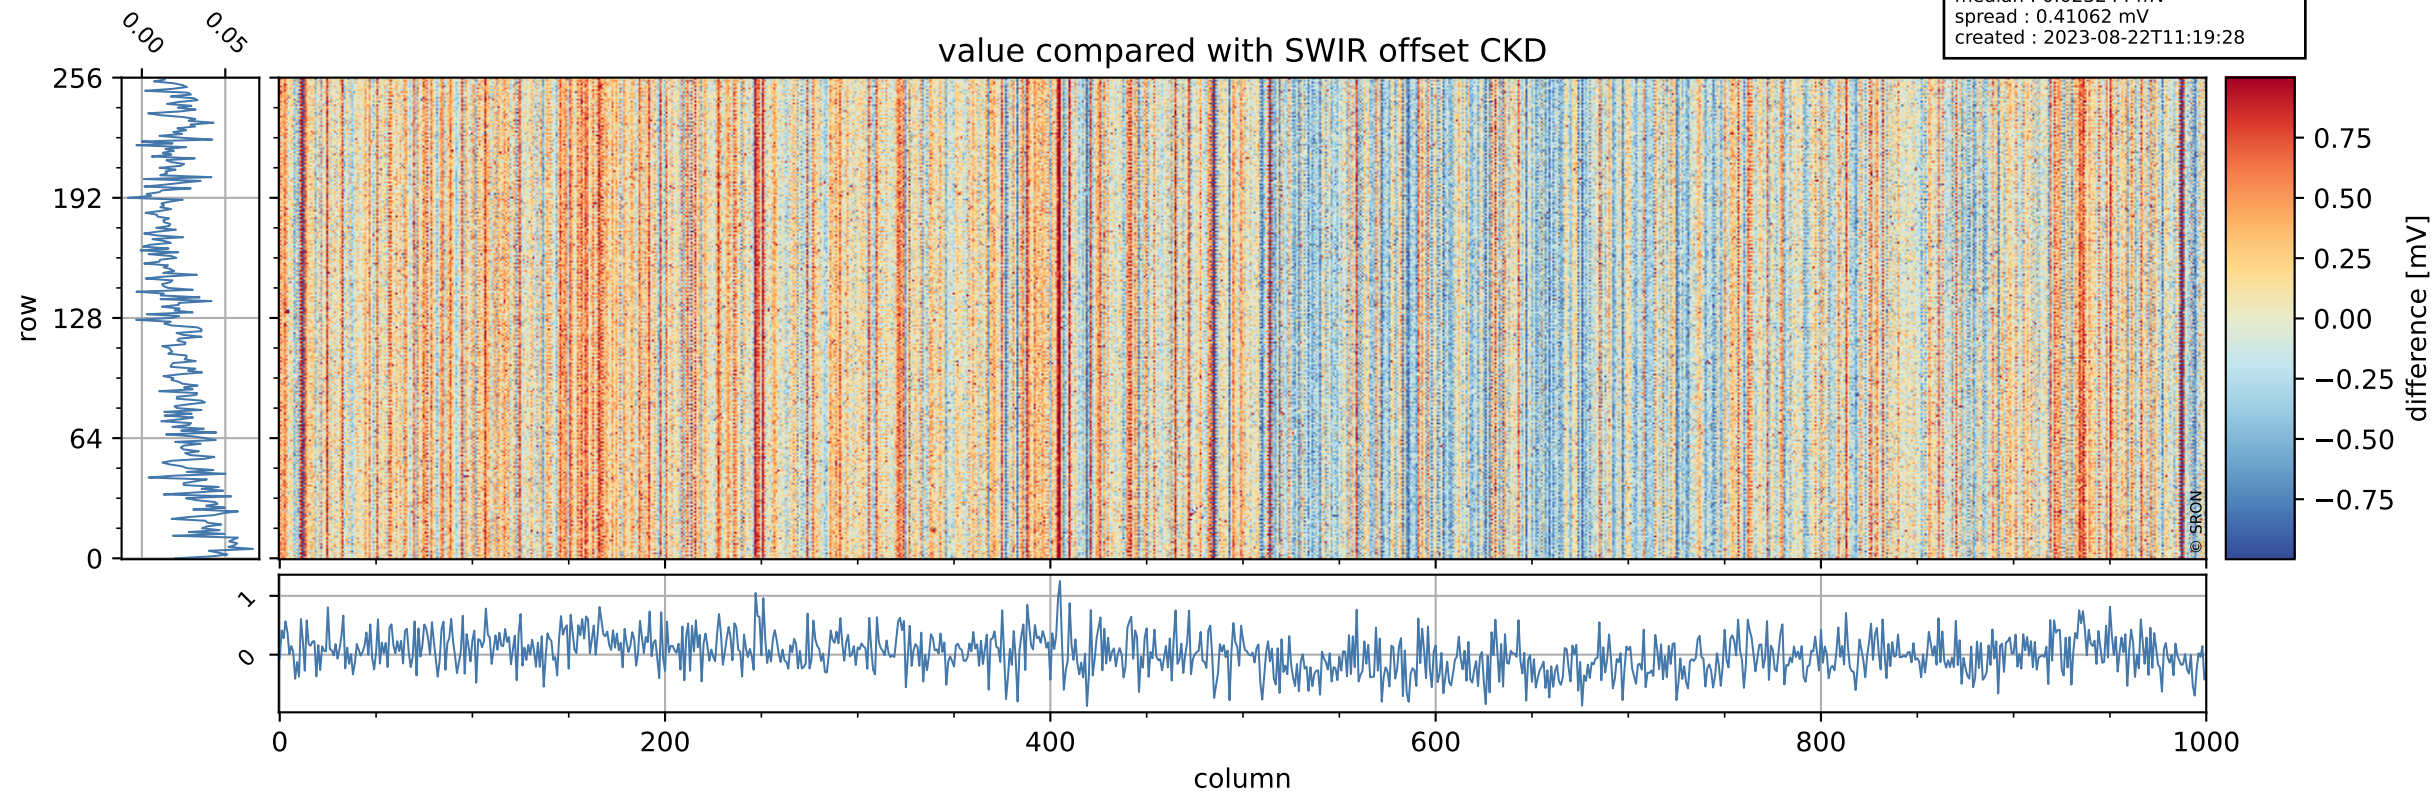

Tropomi SWIR offset (beta nominal)

orbits : 20 in [29242, 29287]
coverage : 2023-06-05 / 2023-06-08
median : 0.52603 V
spread : 0.035912 V
created : 2023-08-22T11:19:28

value detector map

Tropomi SWIR offset (beta nominal)

orbits : 20 in [29242, 29287]
coverage : 2023-06-05 / 2023-06-08
median : 32.152 μV
spread : 15.771 μV
created : 2023-08-22T11:19:28

Tropomi SWIR offset (beta nominal)

orbits : 20 in [29242, 29287]
coverage : 2023-06-05 / 2023-06-08
median : 0.023244 mV
spread : 0.41062 mV
created : 2023-08-22T11:19:28

value compared with SWIR offset CKD

Tropomi SWIR offset (beta nominal) ground-tracks of Sentinel-5P

orbits : 20 in [29242, 29287]
coverage : 2023-06-05 / 2023-06-08
created : 2023-08-22T11:19:29

Tropomi SWIR offset (beta nominal)

orbits : [1867, 29287]
coverage : 2018-02-20 / 2023-06-08
created : 2023-08-22T11:19:29

trend of detector median & temperatures