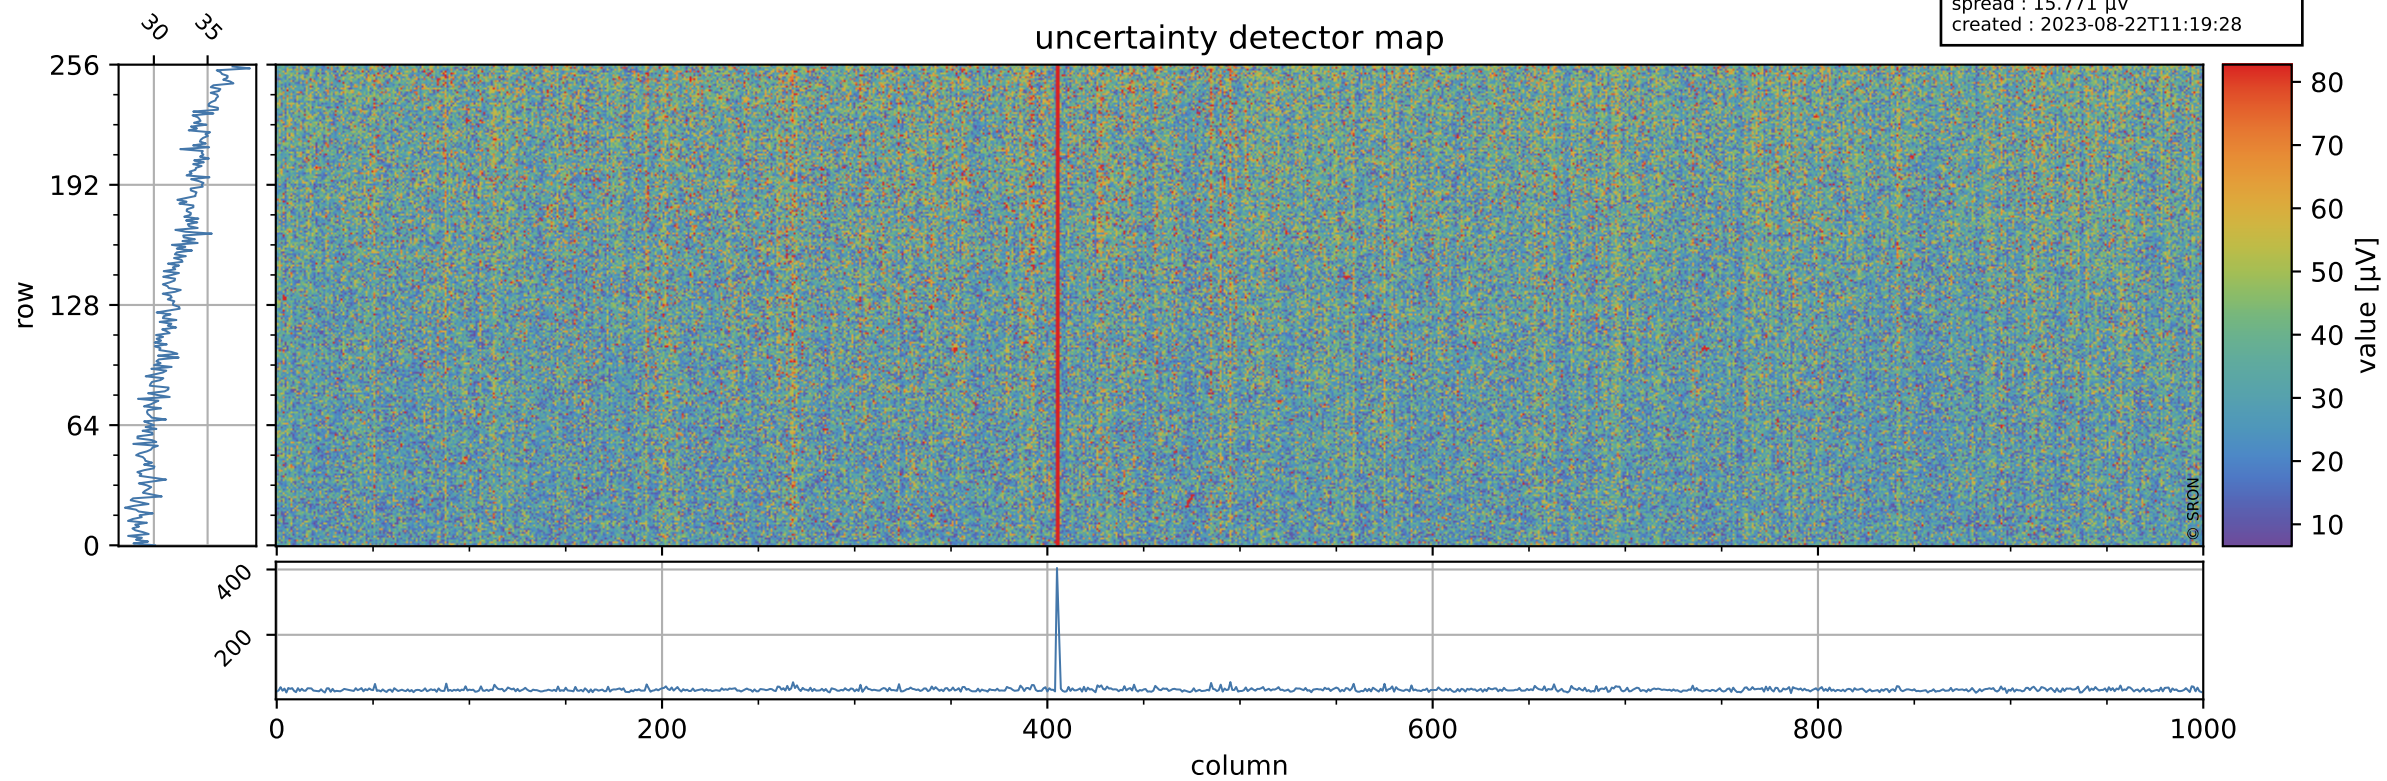

Tropomi SWIR offset (beta nominal)

orbits : 20 in [29242, 29287]
coverage : 2023-06-05 / 2023-06-08
median : 0.52603 V
spread : 0.035912 V
created : 2023-08-22T11:19:28

value detector map

Tropomi SWIR offset (beta nominal)

orbits : 20 in [29242, 29287]
coverage : 2023-06-05 / 2023-06-08
median : 32.152 μV
spread : 15.771 μV
created : 2023-08-22T11:19:28

Tropomi SWIR offset (beta nominal)

orbits : 20 in [29242, 29287]
coverage : 2023-06-05 / 2023-06-08
median : 0.023244 mV
spread : 0.41062 mV
created : 2023-08-22T11:19:28

value compared with SWIR offset CKD

Tropomi SWIR offset (beta nominal) ground-tracks of Sentinel-5P

orbits : 20 in [29242, 29287]
coverage : 2023-06-05 / 2023-06-08
created : 2023-08-22T11:19:29

Tropomi SWIR offset (beta nominal)

orbits : [1867, 29287]
coverage : 2018-02-20 / 2023-06-08
created : 2023-08-22T11:19:29

trend of detector median & temperatures