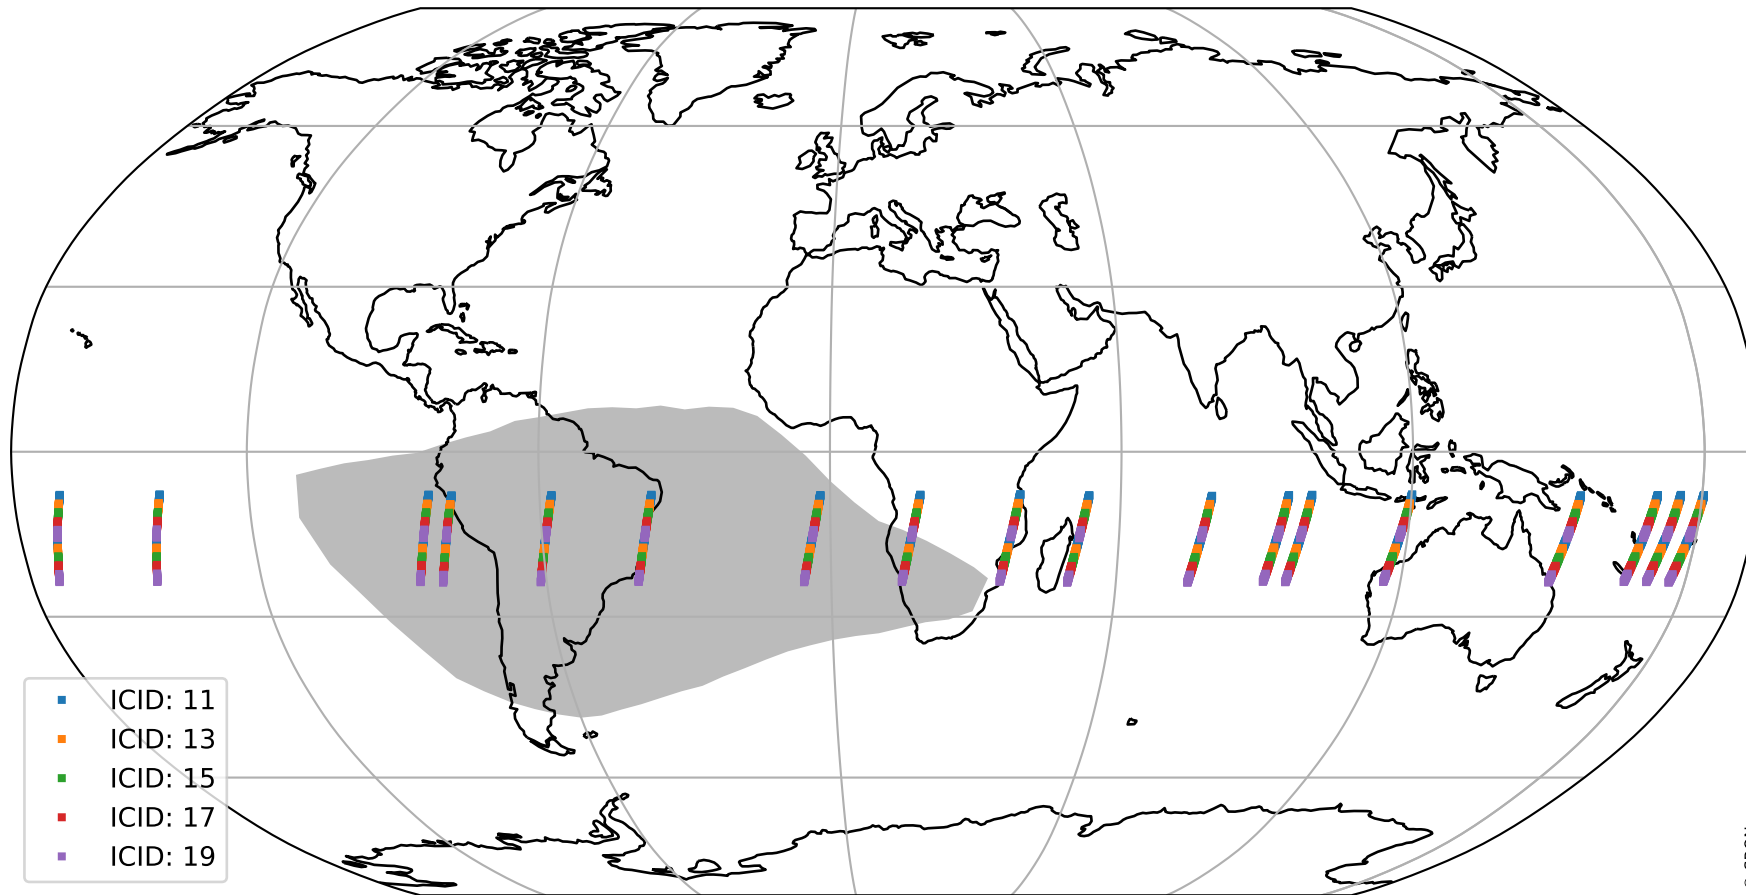

# Tropomi SWIR offset (beta nominal)

orbits : 18 in [29287, 29332]  
coverage : 2023-06-08 / 2023-06-11  
median : 31.312  $\mu\text{V}$   
spread : 15.385  $\mu\text{V}$   
created : 2023-08-22T11:19:30

# Tropomi SWIR offset (beta nominal)

orbits : 18 in [29287, 29332]  
coverage : 2023-06-08 / 2023-06-11  
median : 0.015566 mV  
spread : 0.41289 mV  
created : 2023-08-22T11:19:31

value compared with SWIR offset CKD

# Tropomi SWIR offset (beta nominal) ground-tracks of Sentinel-5P

orbits : 18 in [29287, 29332]  
coverage : 2023-06-08 / 2023-06-11  
created : 2023-08-22T11:19:31

# Tropomi SWIR offset (beta nominal)

orbits : [1867, 29332]  
coverage : 2018-02-20 / 2023-06-11  
created : 2023-08-22T11:19:31