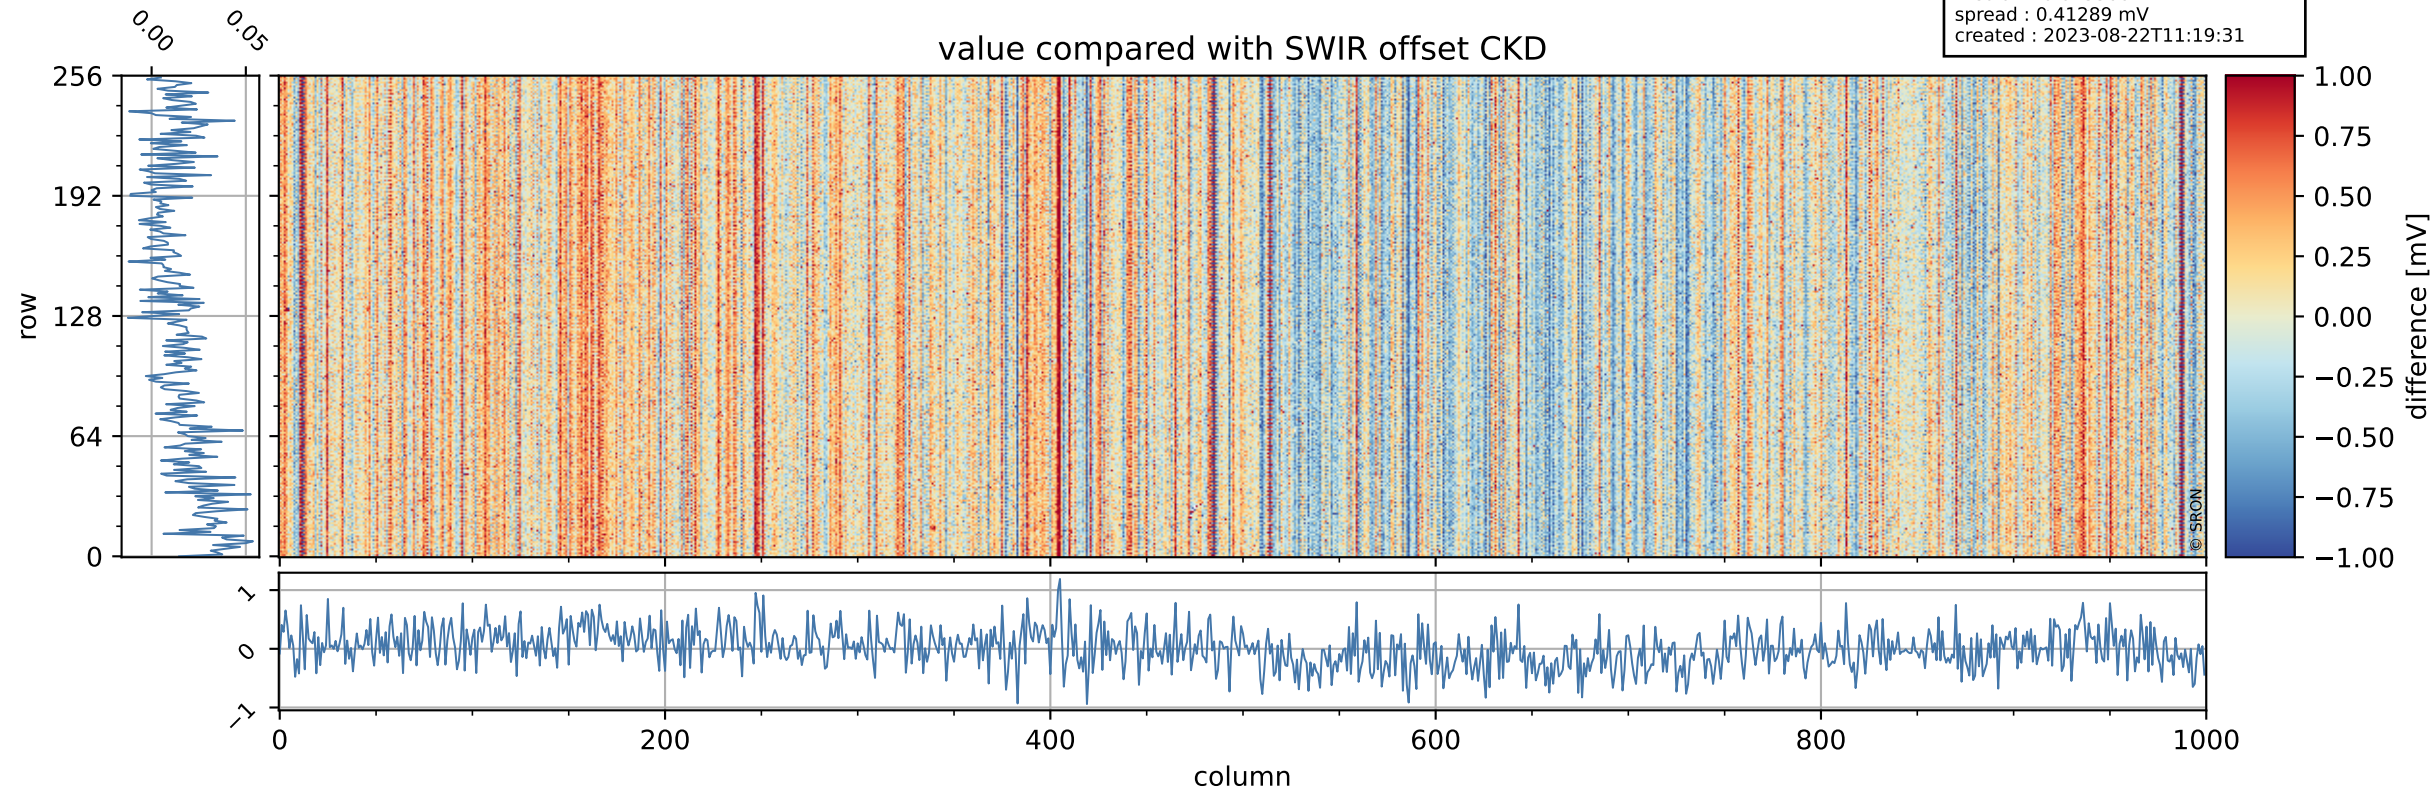

## value detector map

# Tropomi SWIR offset (beta nominal)

orbits : 18 in [29287, 29332]  
coverage : 2023-06-08 / 2023-06-11  
median : 31.312  $\mu\text{V}$   
spread : 15.385  $\mu\text{V}$   
created : 2023-08-22T11:19:30

# Tropomi SWIR offset (beta nominal)

orbits : 18 in [29287, 29332]  
coverage : 2023-06-08 / 2023-06-11  
median : 0.015566 mV  
spread : 0.41289 mV  
created : 2023-08-22T11:19:31

value compared with SWIR offset CKD

# Tropomi SWIR offset (beta nominal) ground-tracks of Sentinel-5P

orbits : 18 in [29287, 29332]  
coverage : 2023-06-08 / 2023-06-11  
created : 2023-08-22T11:19:31