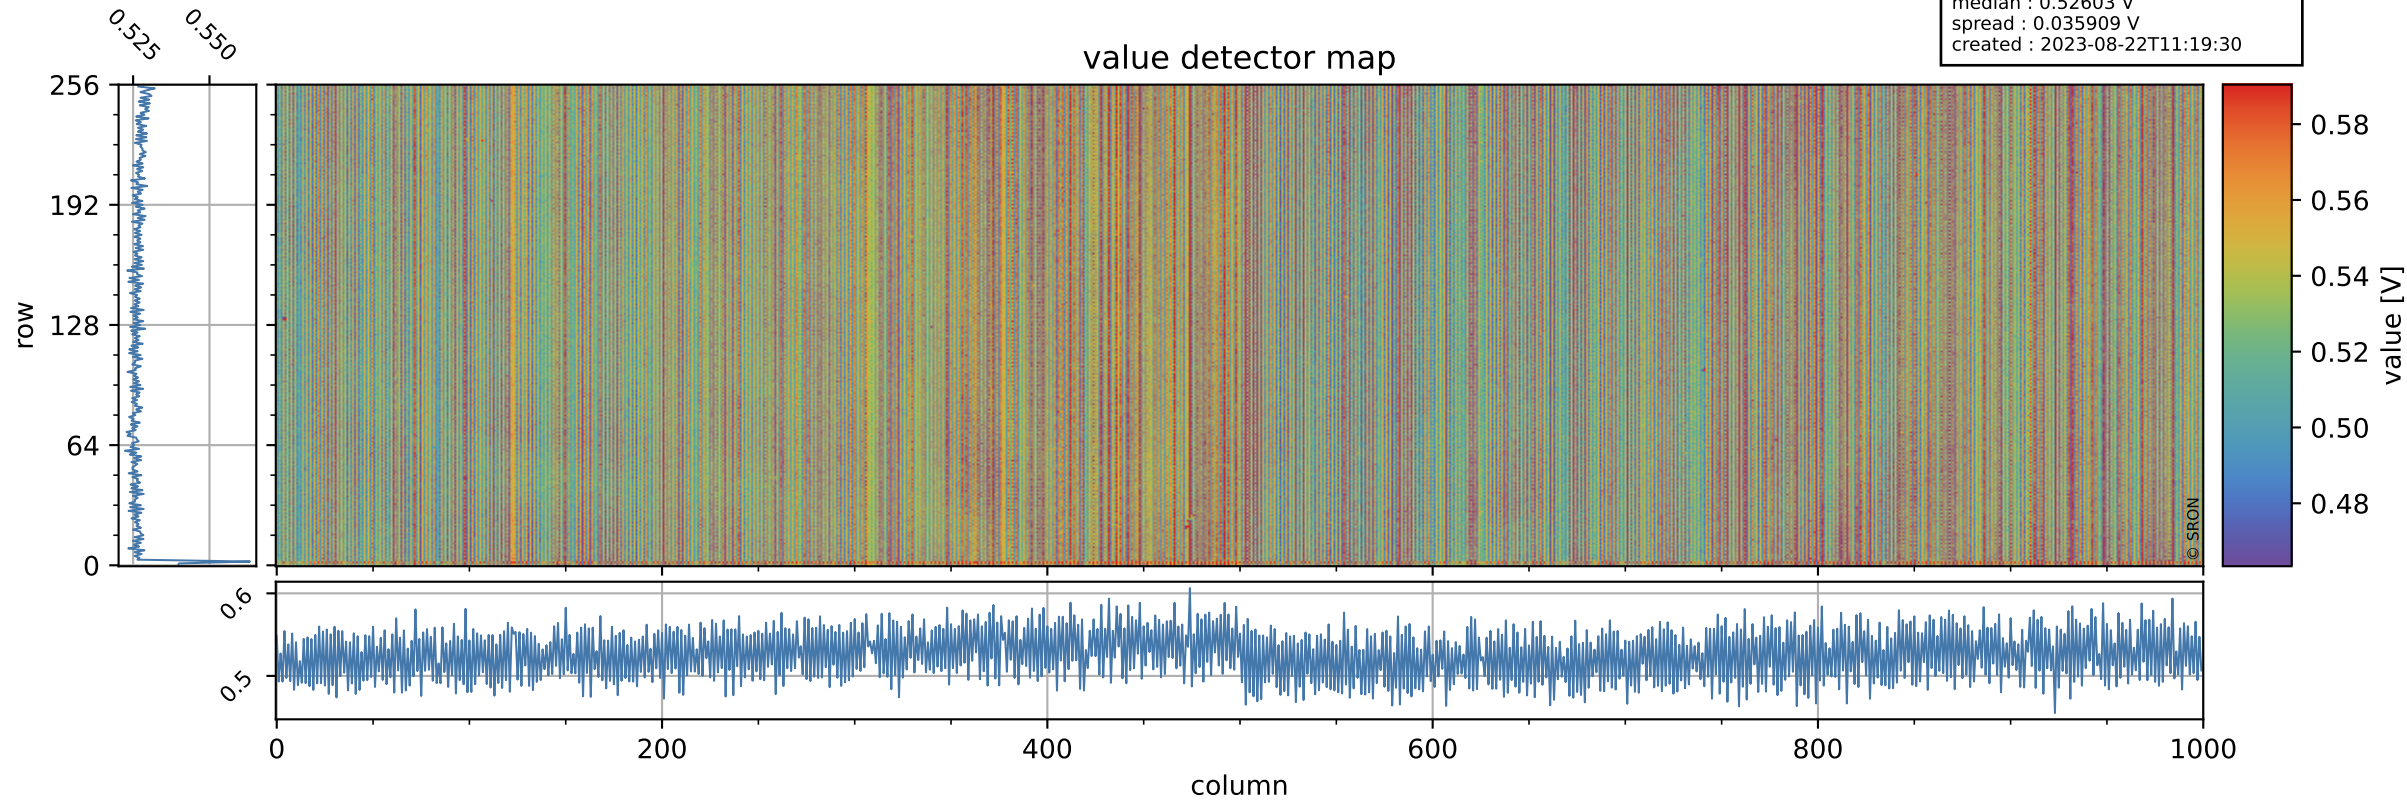

# Tropomi SWIR offset (beta nominal)

orbits : 18 in [29287, 29332]  
coverage : 2023-06-08 / 2023-06-11  
median : 0.52603 V  
spread : 0.035909 V  
created : 2023-08-22T11:19:30

## value detector map

# Tropomi SWIR offset (beta nominal)

orbits : 18 in [29287, 29332]  
coverage : 2023-06-08 / 2023-06-11  
median : 31.312  $\mu\text{V}$   
spread : 15.385  $\mu\text{V}$   
created : 2023-08-22T11:19:30

# Tropomi SWIR offset (beta nominal) ground-tracks of Sentinel-5P

orbits : 18 in [29287, 29332]  
coverage : 2023-06-08 / 2023-06-11  
created : 2023-08-22T11:19:31