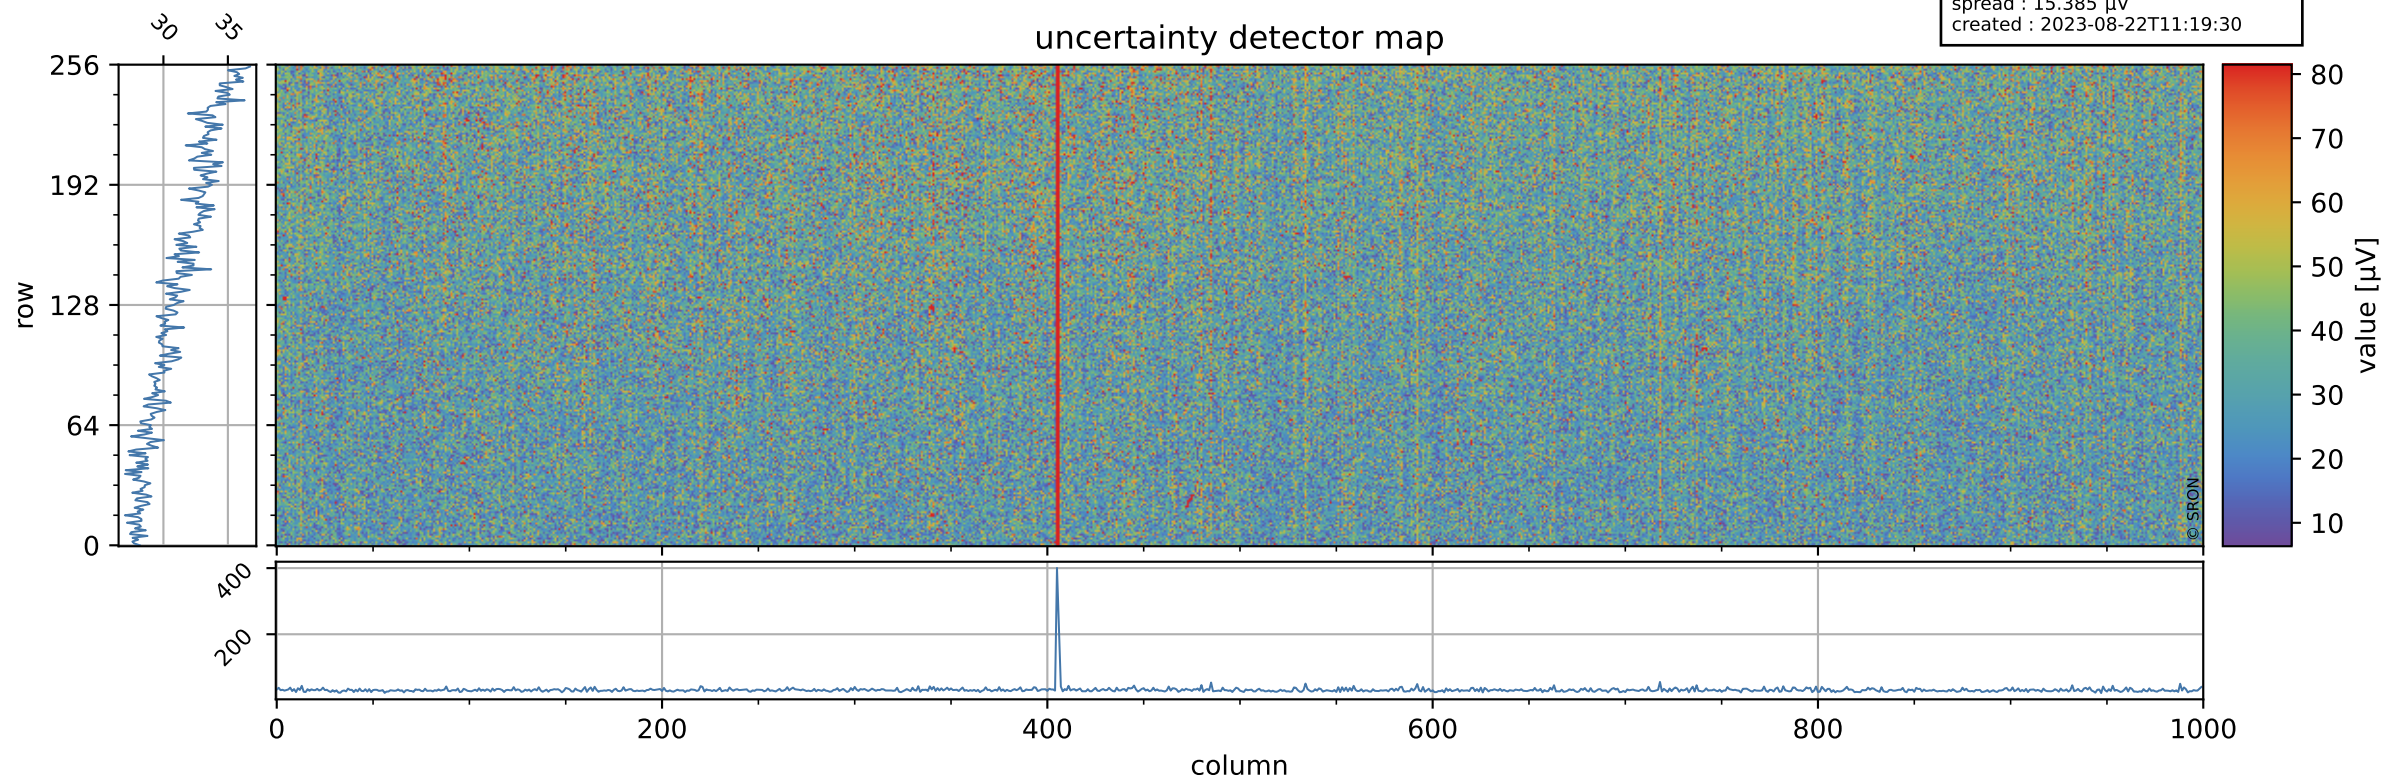

# Tropomi SWIR offset (beta nominal)

orbits : 18 in [29287, 29332]  
coverage : 2023-06-08 / 2023-06-11  
median : 0.52603 V  
spread : 0.035909 V  
created : 2023-08-22T11:19:30

## value detector map

# Tropomi SWIR offset (beta nominal)

orbits : 18 in [29287, 29332]  
coverage : 2023-06-08 / 2023-06-11  
median : 31.312  $\mu\text{V}$   
spread : 15.385  $\mu\text{V}$   
created : 2023-08-22T11:19:30

# Tropomi SWIR offset (beta nominal) ground-tracks of Sentinel-5P

orbits : 18 in [29287, 29332]  
coverage : 2023-06-08 / 2023-06-11  
created : 2023-08-22T11:19:31