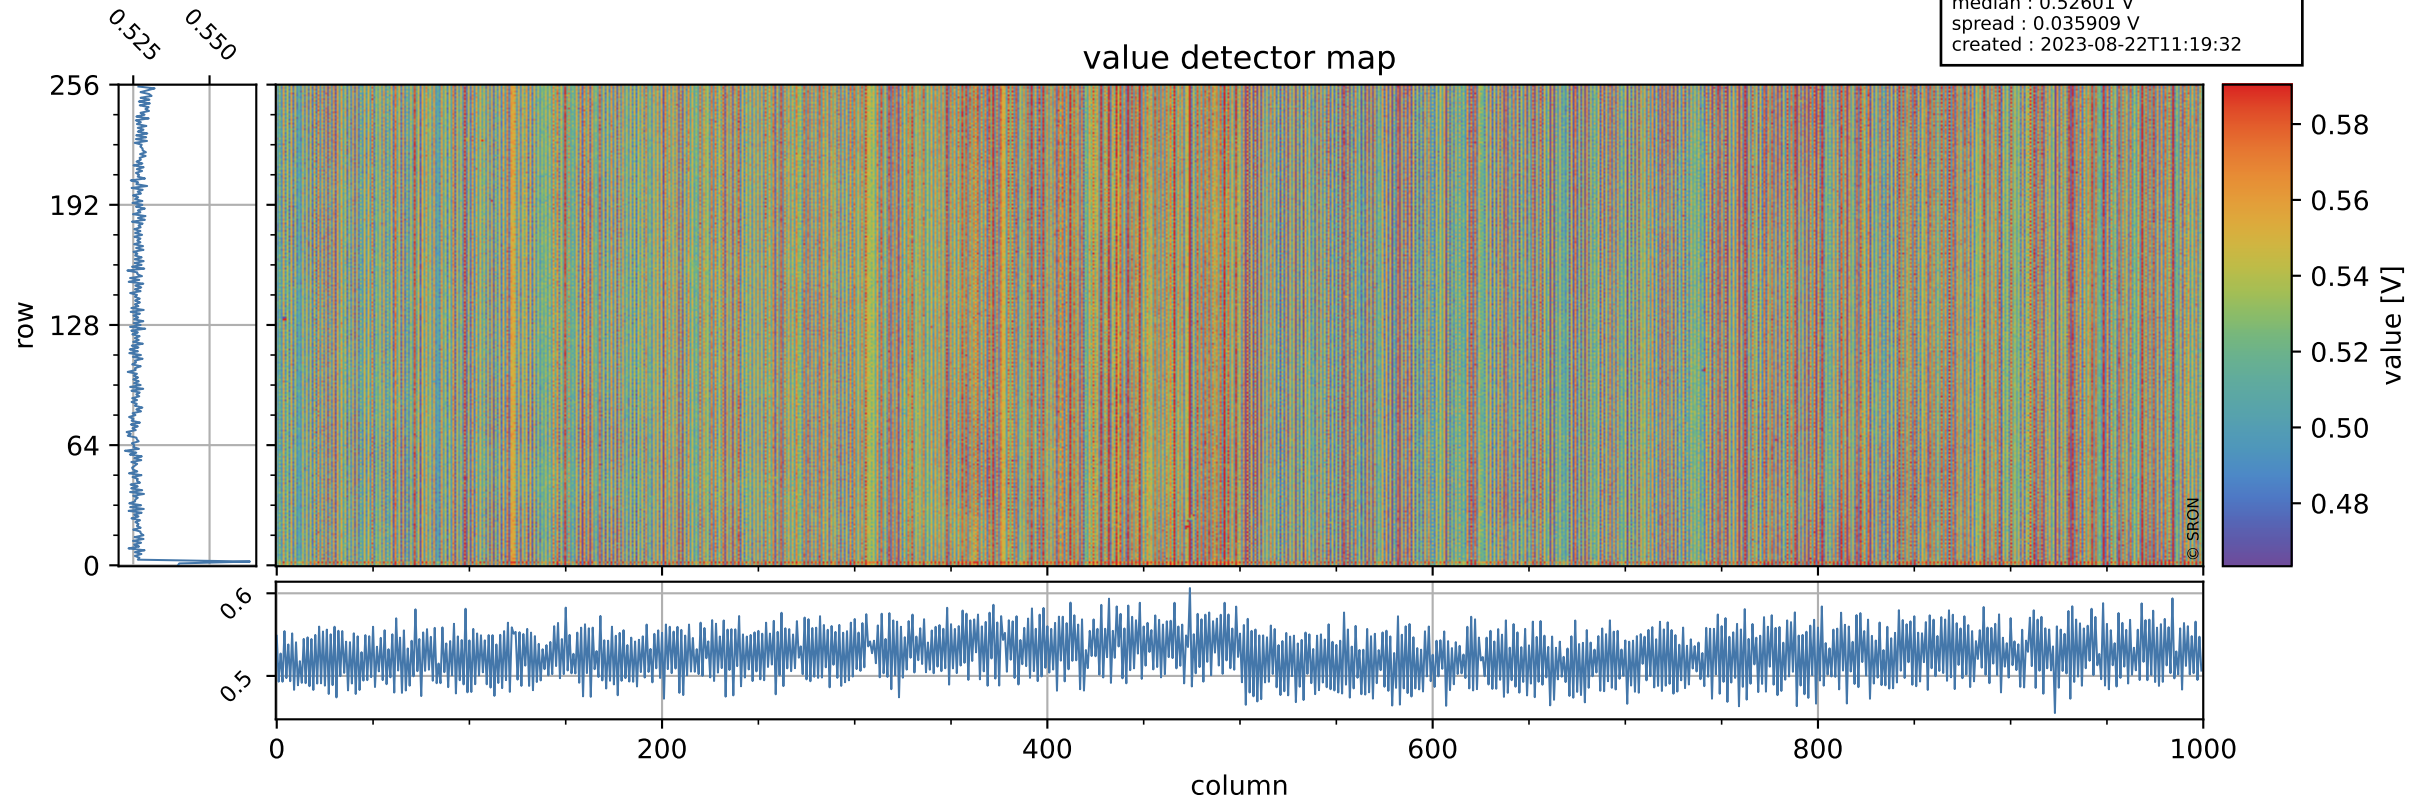

# Tropomi SWIR offset (beta nominal)

orbits : 20 in [29332, 29377]  
coverage : 2023-06-12 / 2023-06-15  
median : 0.52601 V  
spread : 0.035909 V  
created : 2023-08-22T11:19:32

value detector map

# Tropomi SWIR offset (beta nominal)

orbits : 20 in [29332, 29377]  
coverage : 2023-06-12 / 2023-06-15  
median : 31.544  $\mu\text{V}$   
spread : 15.843  $\mu\text{V}$   
created : 2023-08-22T11:19:33

# Tropomi SWIR offset (beta nominal)

orbits : 20 in [29332, 29377]  
coverage : 2023-06-12 / 2023-06-15  
median : -0.0033789 mV  
spread : 0.40542 mV  
created : 2023-08-22T11:19:33

value compared with SWIR offset CKD

# Tropomi SWIR offset (beta nominal) ground-tracks of Sentinel-5P

orbits : 20 in [29332, 29377]  
coverage : 2023-06-12 / 2023-06-15  
created : 2023-08-22T11:19:33