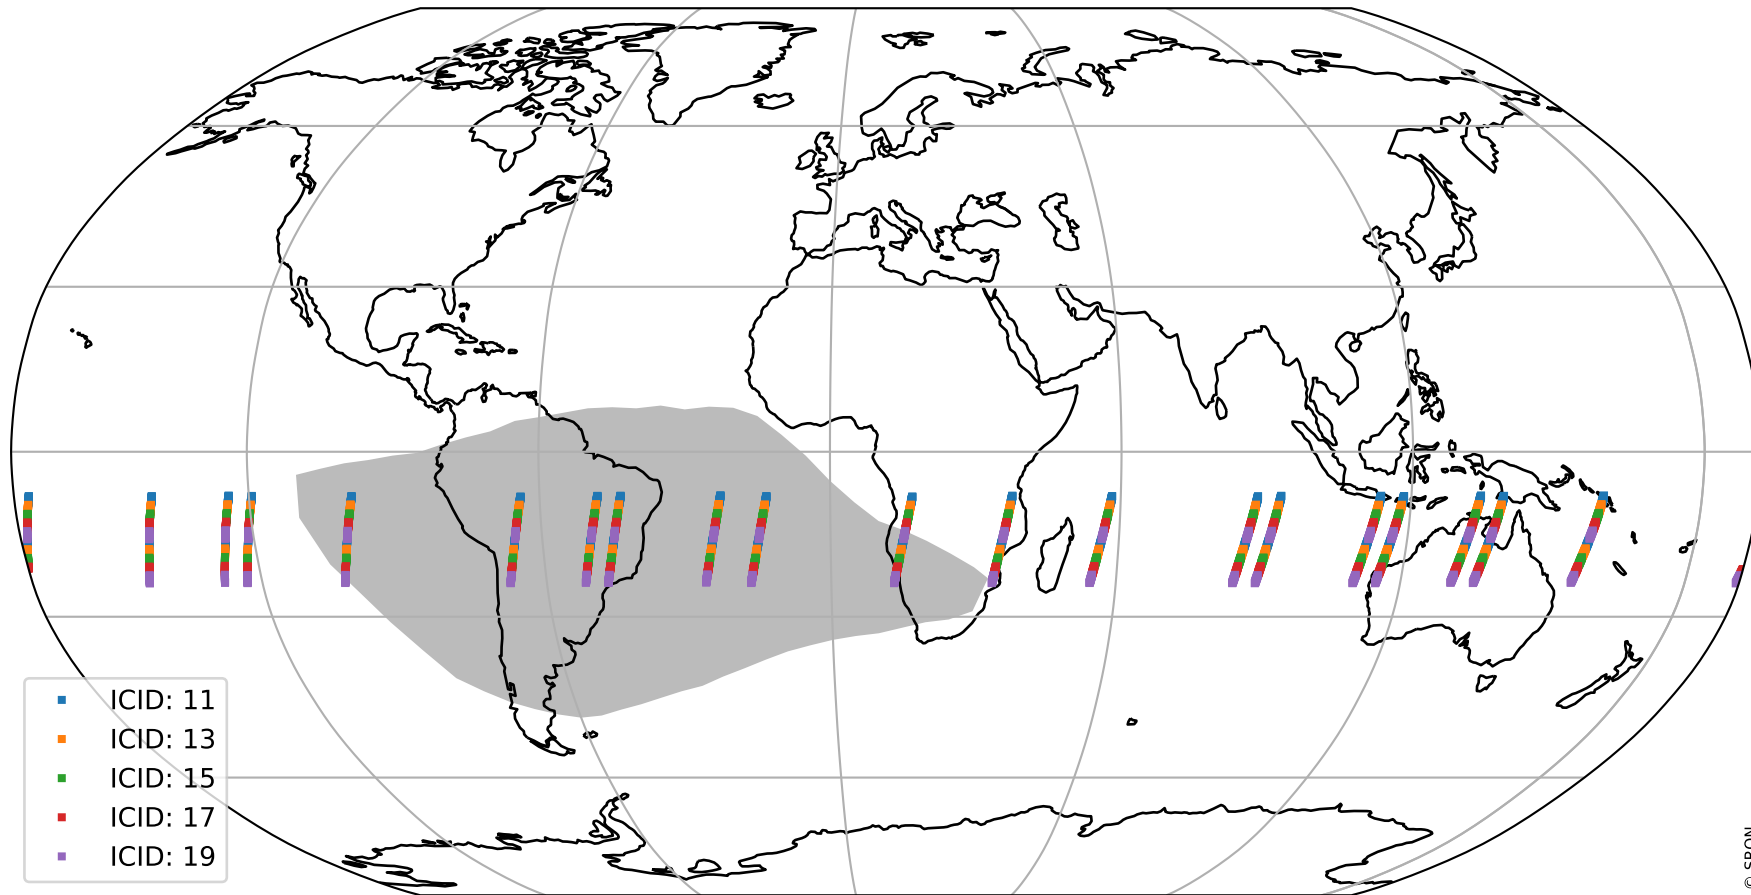

# Tropomi SWIR offset (beta nominal)

orbits : 20 in [29332, 29377]  
coverage : 2023-06-12 / 2023-06-15  
median : 31.544  $\mu\text{V}$   
spread : 15.843  $\mu\text{V}$   
created : 2023-08-22T11:19:33

# Tropomi SWIR offset (beta nominal)

orbits : 20 in [29332, 29377]  
coverage : 2023-06-12 / 2023-06-15  
median : -0.0033789 mV  
spread : 0.40542 mV  
created : 2023-08-22T11:19:33

value compared with SWIR offset CKD

# Tropomi SWIR offset (beta nominal) ground-tracks of Sentinel-5P

orbits : 20 in [29332, 29377]  
coverage : 2023-06-12 / 2023-06-15  
created : 2023-08-22T11:19:33

# Tropomi SWIR offset (beta nominal)

orbits : [1867, 29377]  
coverage : 2018-02-20 / 2023-06-15  
created : 2023-08-22T11:19:34