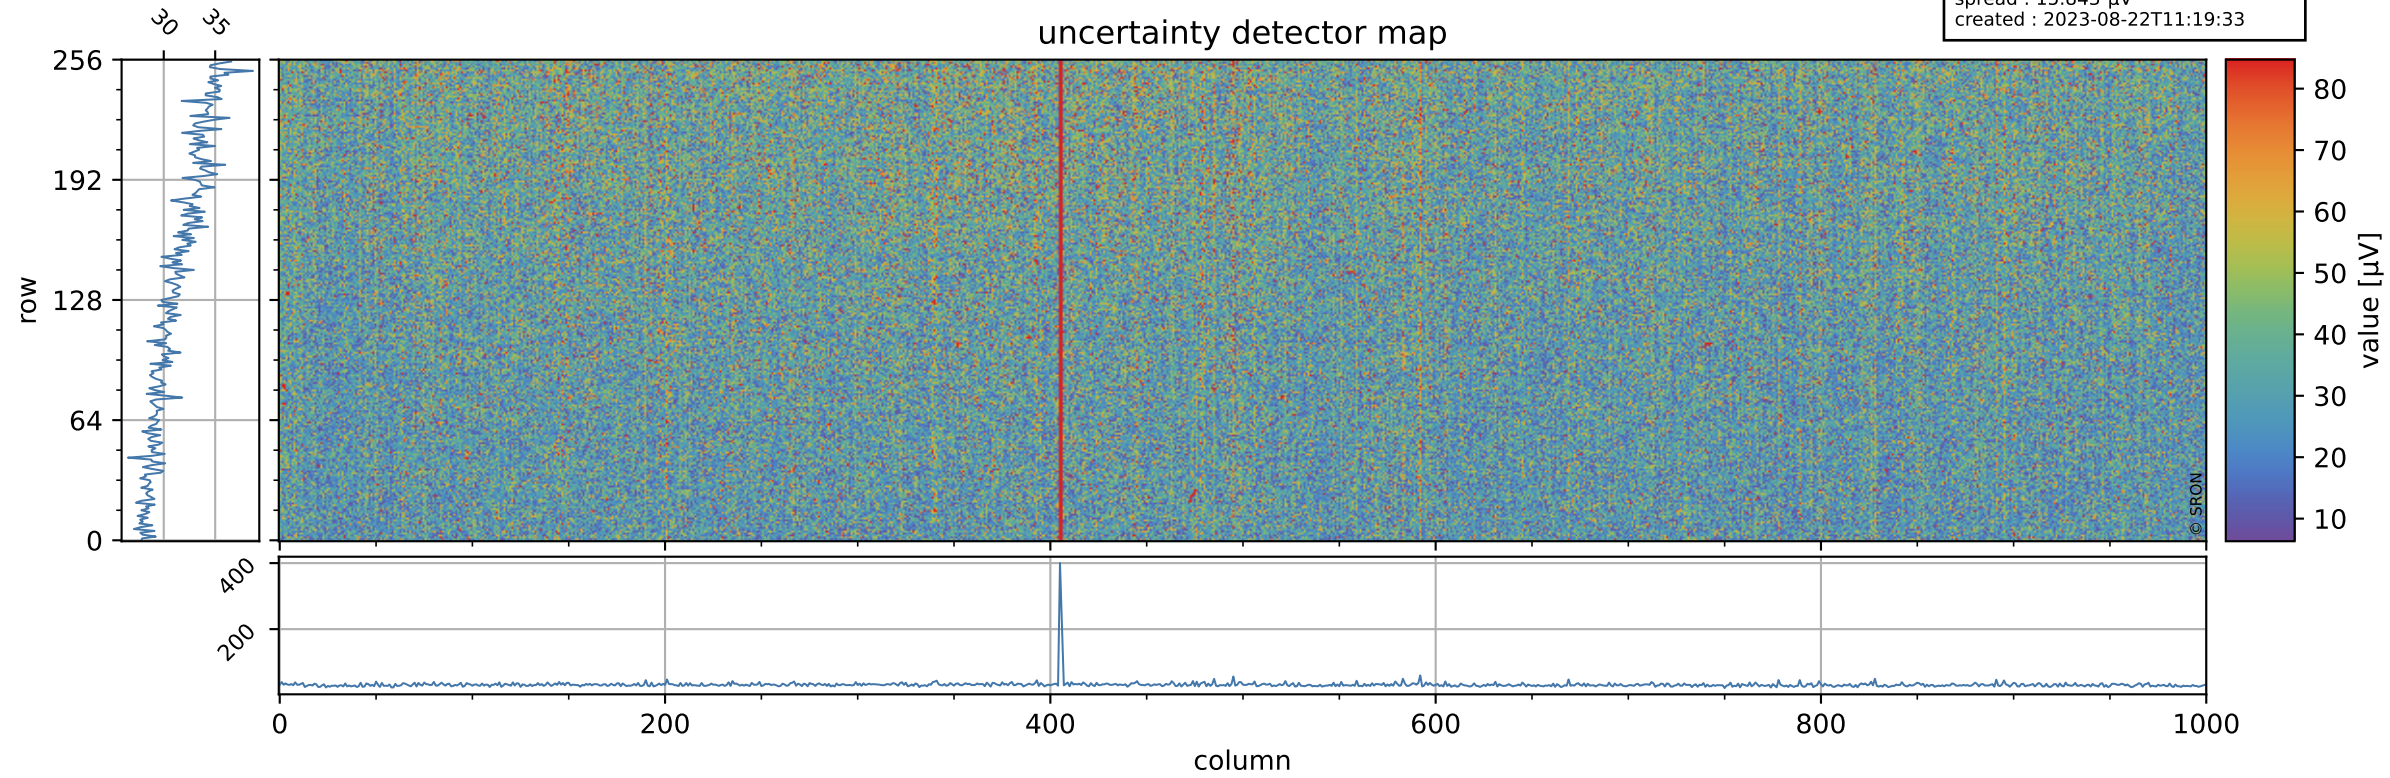

# Tropomi SWIR offset (beta nominal)

orbits : 20 in [29332, 29377]  
coverage : 2023-06-12 / 2023-06-15  
median : 0.52601 V  
spread : 0.035909 V  
created : 2023-08-22T11:19:32

value detector map

# Tropomi SWIR offset (beta nominal)

orbits : 20 in [29332, 29377]  
coverage : 2023-06-12 / 2023-06-15  
median : 31.544  $\mu\text{V}$   
spread : 15.843  $\mu\text{V}$   
created : 2023-08-22T11:19:33

# Tropomi SWIR offset (beta nominal)

orbits : 20 in [29332, 29377]  
coverage : 2023-06-12 / 2023-06-15  
median : -0.0033789 mV  
spread : 0.40542 mV  
created : 2023-08-22T11:19:33

value compared with SWIR offset CKD

# Tropomi SWIR offset (beta nominal) ground-tracks of Sentinel-5P

orbits : 20 in [29332, 29377]  
coverage : 2023-06-12 / 2023-06-15  
created : 2023-08-22T11:19:33