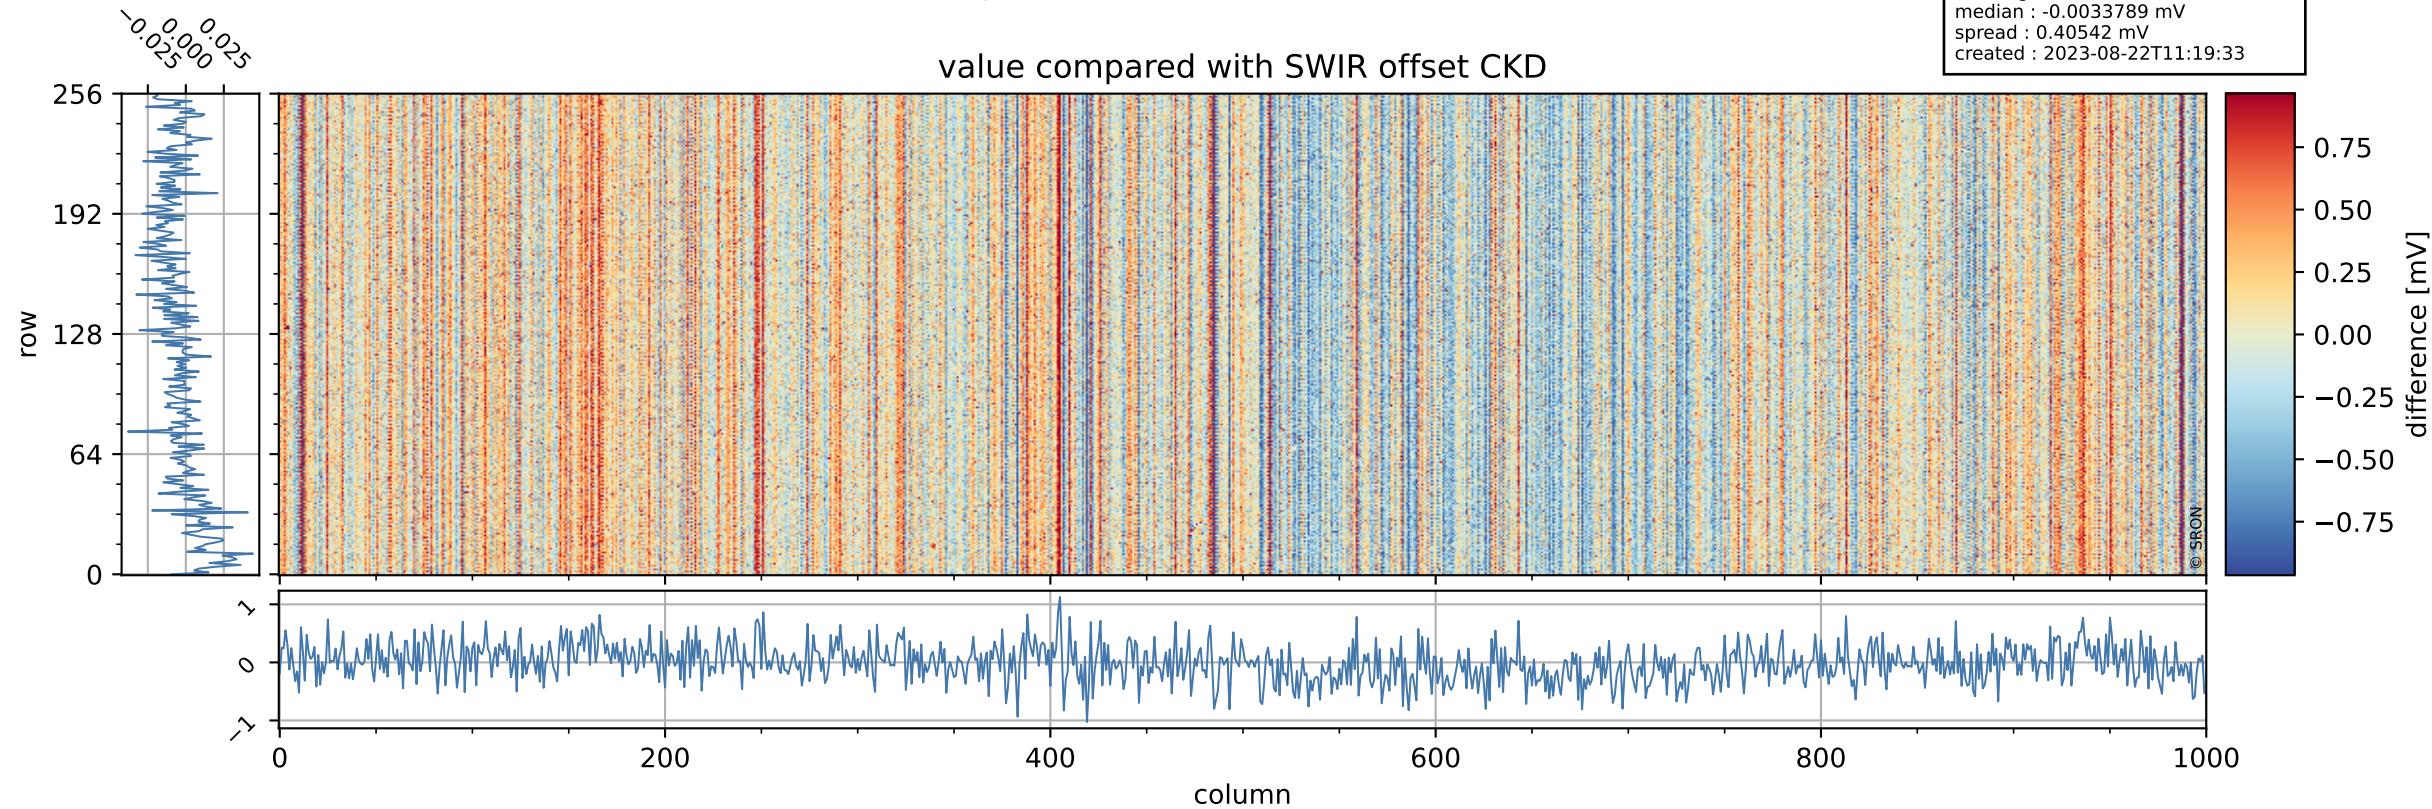

# Tropomi SWIR offset (beta nominal)

orbits : 20 in [29332, 29377]  
coverage : 2023-06-12 / 2023-06-15  
median : 0.52601 V  
spread : 0.035909 V  
created : 2023-08-22T11:19:32

value detector map

# Tropomi SWIR offset (beta nominal)

orbits : 20 in [29332, 29377]  
coverage : 2023-06-12 / 2023-06-15  
median : 31.544  $\mu\text{V}$   
spread : 15.843  $\mu\text{V}$   
created : 2023-08-22T11:19:33

# Tropomi SWIR offset (beta nominal)

orbits : 20 in [29332, 29377]  
coverage : 2023-06-12 / 2023-06-15  
median : -0.0033789 mV  
spread : 0.40542 mV  
created : 2023-08-22T11:19:33

value compared with SWIR offset CKD

# Tropomi SWIR offset (beta nominal) ground-tracks of Sentinel-5P

orbits : 20 in [29332, 29377]  
coverage : 2023-06-12 / 2023-06-15  
created : 2023-08-22T11:19:33