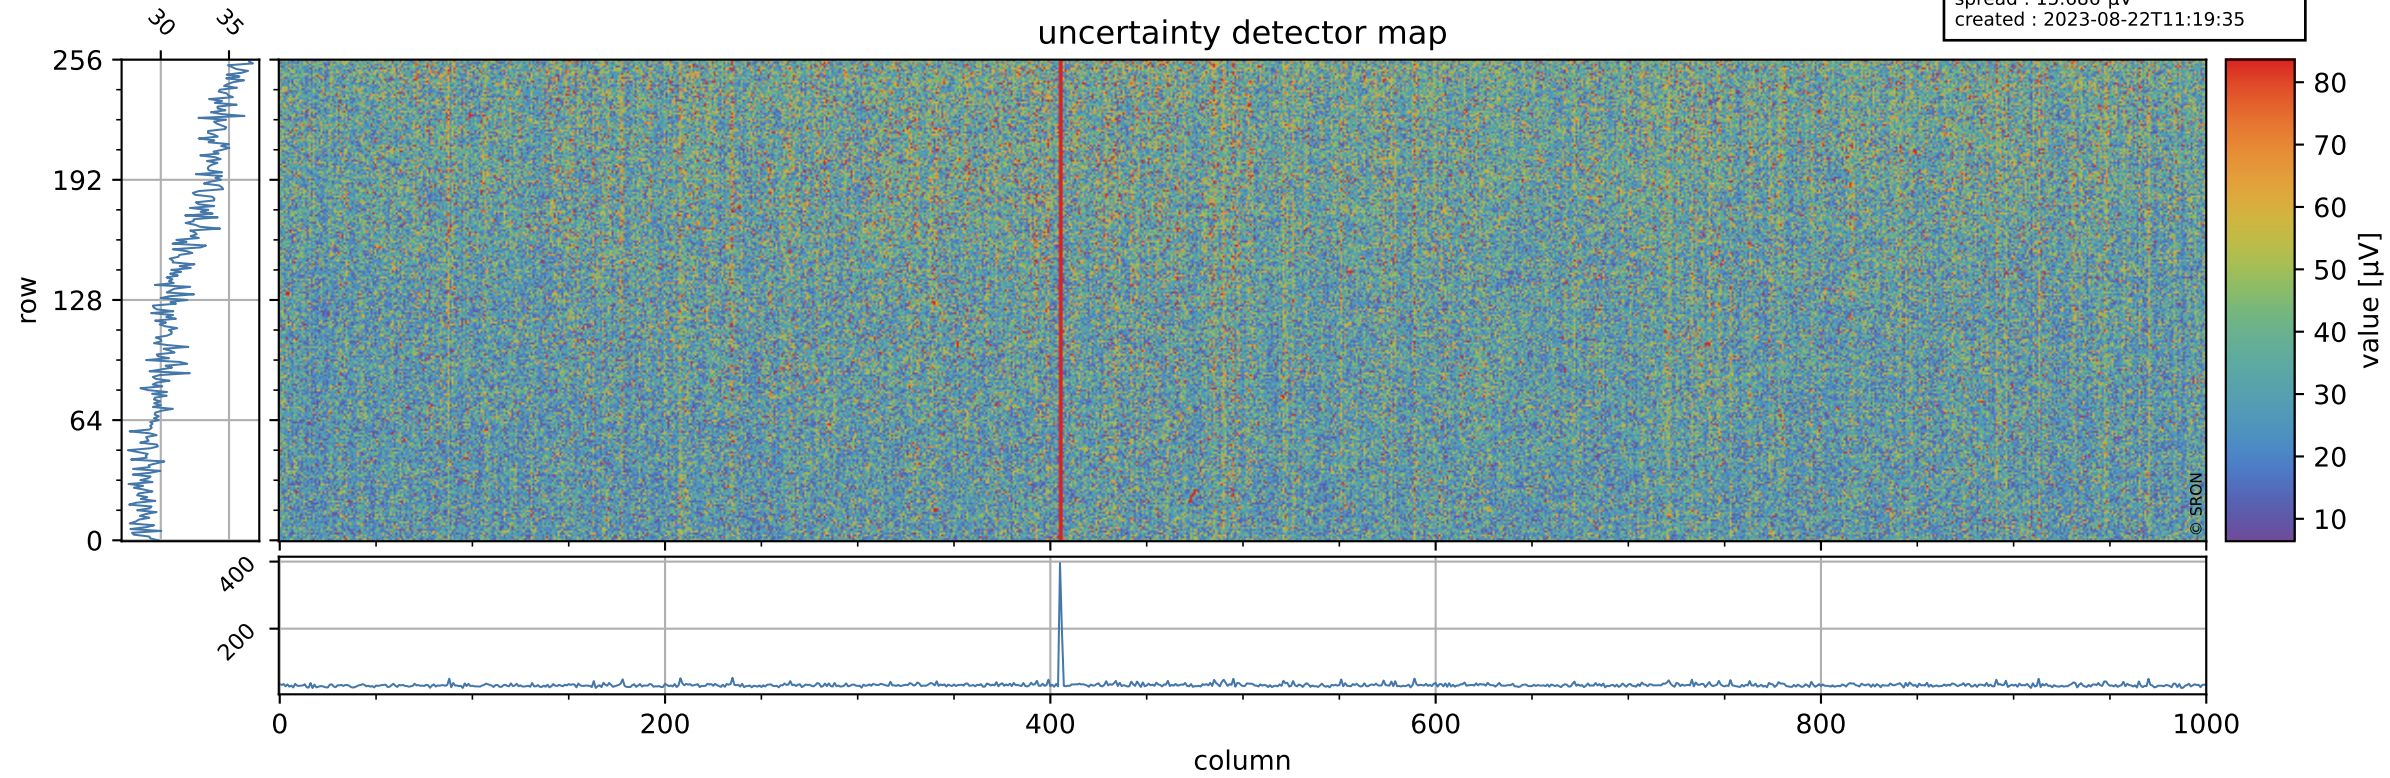

# Tropomi SWIR offset (beta nominal)

orbits : 19 in [29377, 29422]  
coverage : 2023-06-15 / 2023-06-18  
median : 0.52604 V  
spread : 0.03591 V  
created : 2023-08-22T11:19:35

## value detector map

# Tropomi SWIR offset (beta nominal)

orbits : 19 in [29377, 29422]  
coverage : 2023-06-15 / 2023-06-18  
median : 31.776  $\mu\text{V}$   
spread : 15.686  $\mu\text{V}$   
created : 2023-08-22T11:19:35

# Tropomi SWIR offset (beta nominal) ground-tracks of Sentinel-5P

orbits : 19 in [29377, 29422]  
coverage : 2023-06-15 / 2023-06-18  
created : 2023-08-22T11:19:35