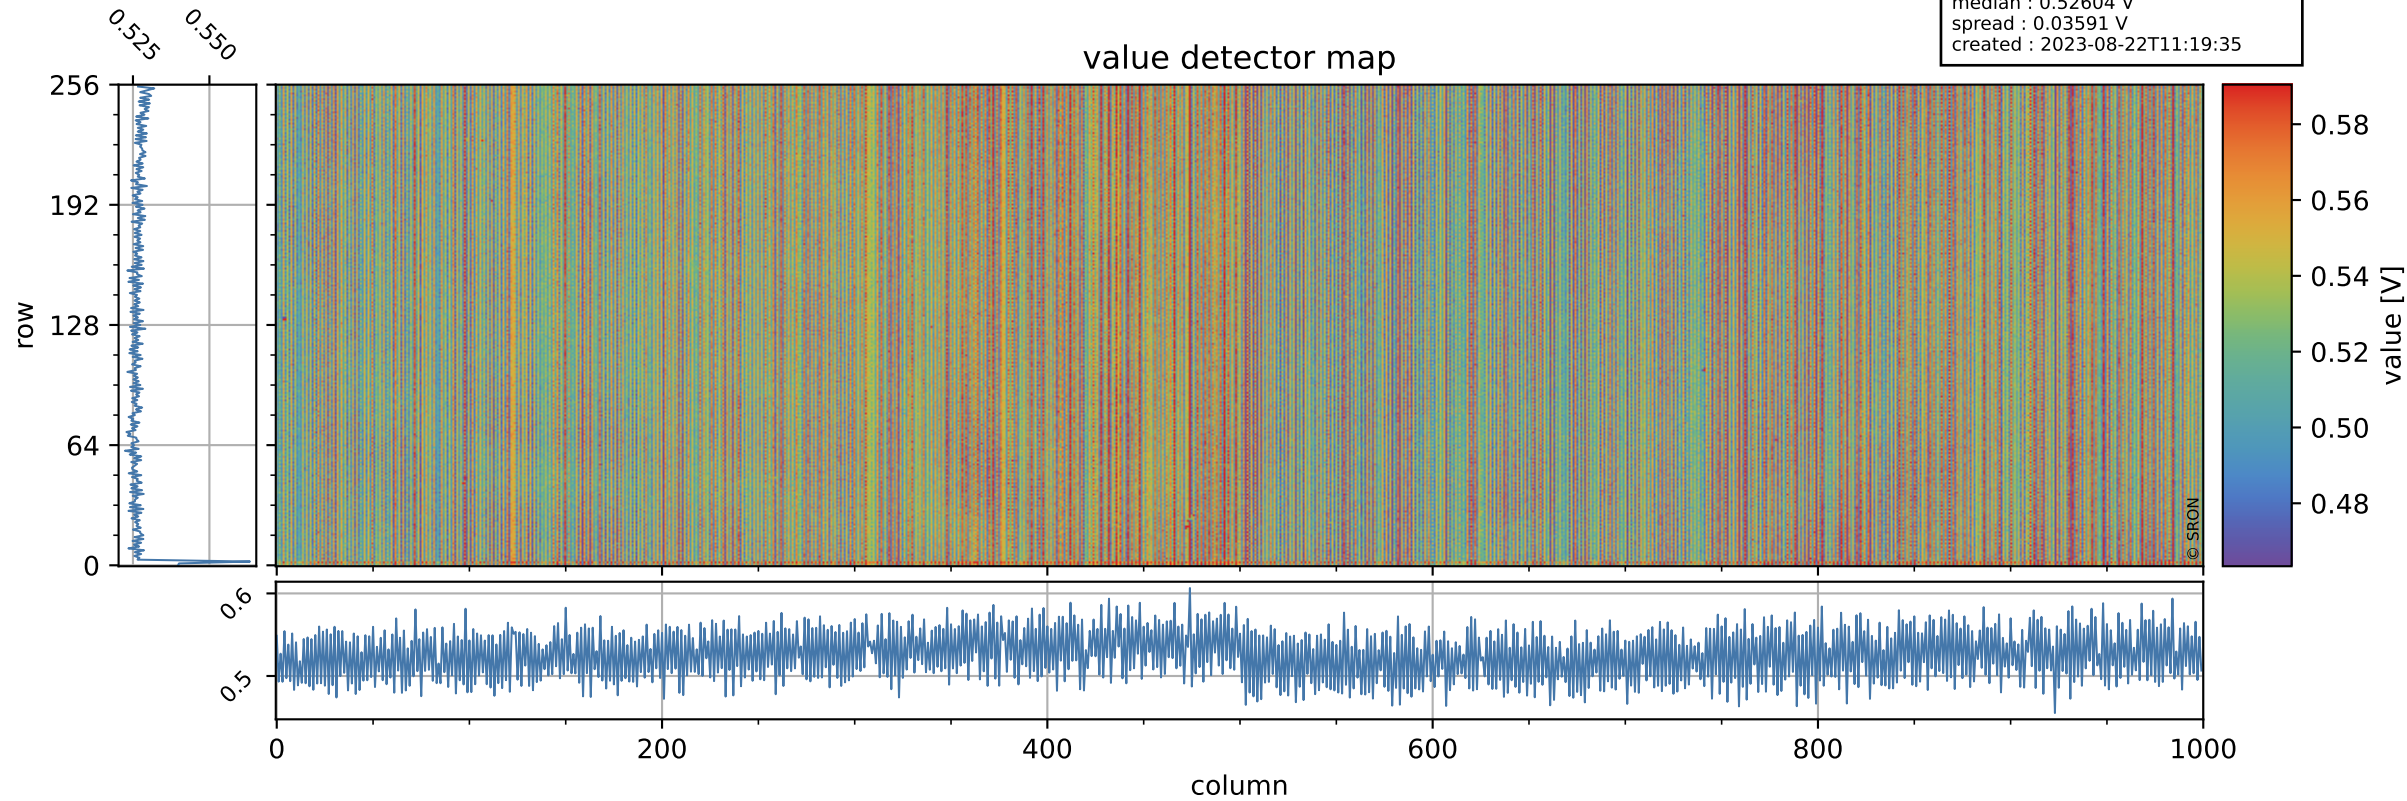

# Tropomi SWIR offset (beta nominal)

orbits : 19 in [29377, 29422]  
coverage : 2023-06-15 / 2023-06-18  
median : 0.52604 V  
spread : 0.03591 V  
created : 2023-08-22T11:19:35

## value detector map

# Tropomi SWIR offset (beta nominal)

orbits : 19 in [29377, 29422]  
coverage : 2023-06-15 / 2023-06-18  
median : 31.776  $\mu\text{V}$   
spread : 15.686  $\mu\text{V}$   
created : 2023-08-22T11:19:35

# Tropomi SWIR offset (beta nominal) ground-tracks of Sentinel-5P

orbits : 19 in [29377, 29422]  
coverage : 2023-06-15 / 2023-06-18  
created : 2023-08-22T11:19:35