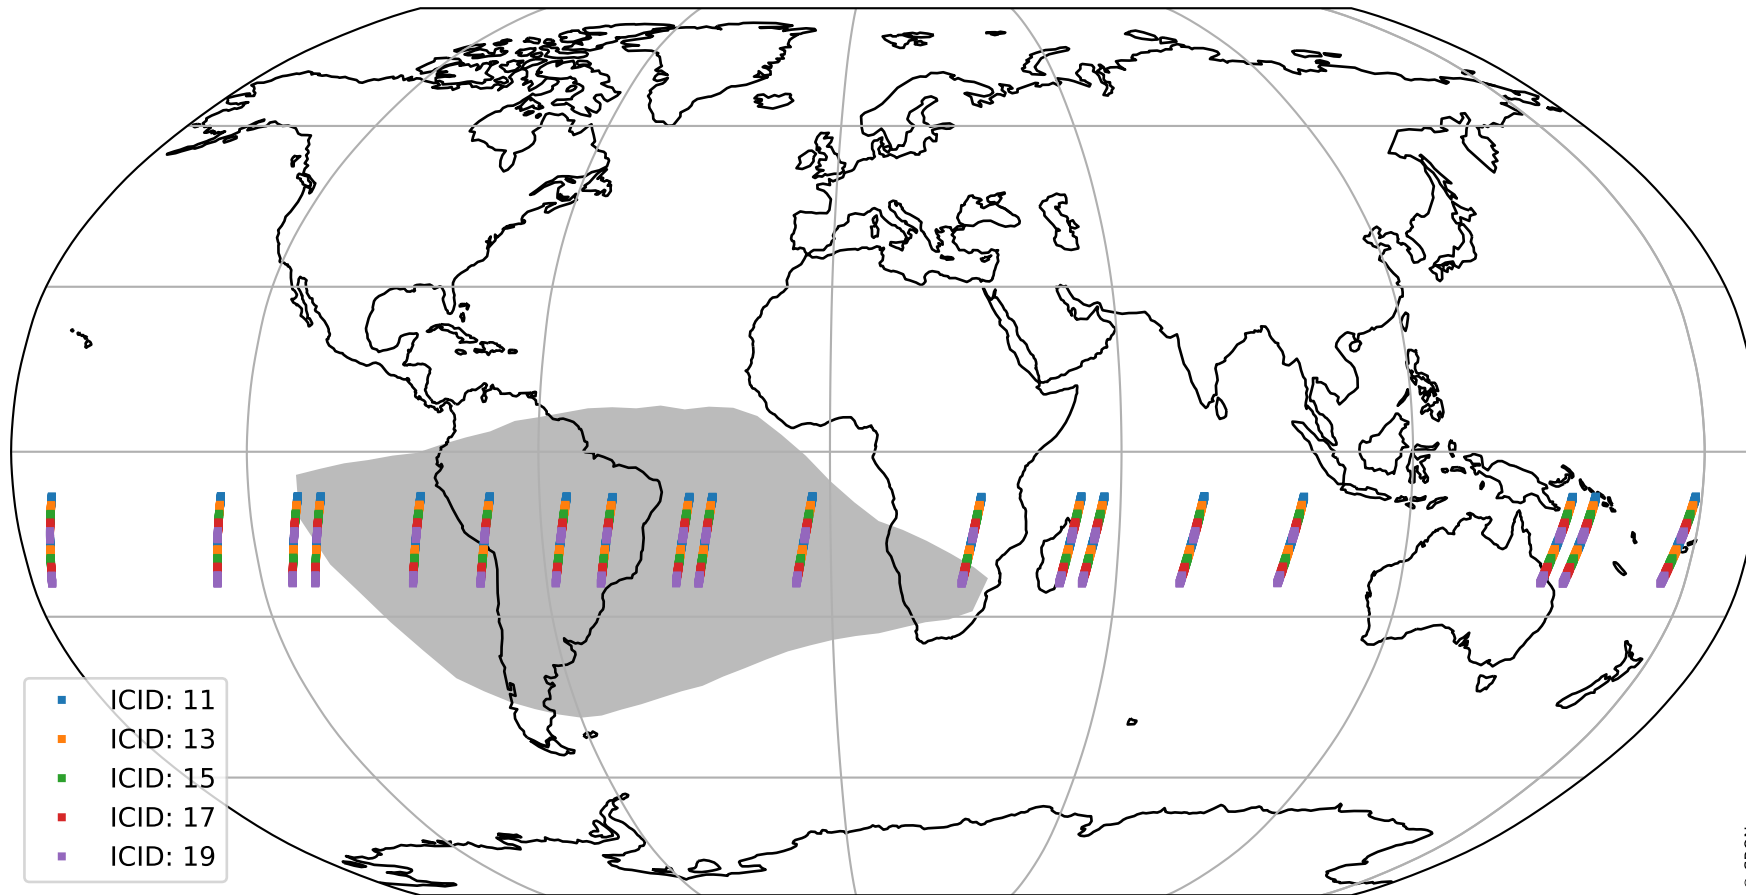

# Tropomi SWIR offset (beta nominal)

orbits : 19 in [29377, 29422]  
coverage : 2023-06-15 / 2023-06-18  
median : 31.776  $\mu\text{V}$   
spread : 15.686  $\mu\text{V}$   
created : 2023-08-22T11:19:35

# Tropomi SWIR offset (beta nominal)

orbits : 19 in [29377, 29422]  
coverage : 2023-06-15 / 2023-06-18  
median : 0.028493 mV  
spread : 0.40894 mV  
created : 2023-08-22T11:19:35

value compared with SWIR offset CKD

# Tropomi SWIR offset (beta nominal) ground-tracks of Sentinel-5P

orbits : 19 in [29377, 29422]  
coverage : 2023-06-15 / 2023-06-18  
created : 2023-08-22T11:19:35

# Tropomi SWIR offset (beta nominal)

orbits : [1867, 29422]  
coverage : 2018-02-20 / 2023-06-18  
created : 2023-08-22T11:19:36