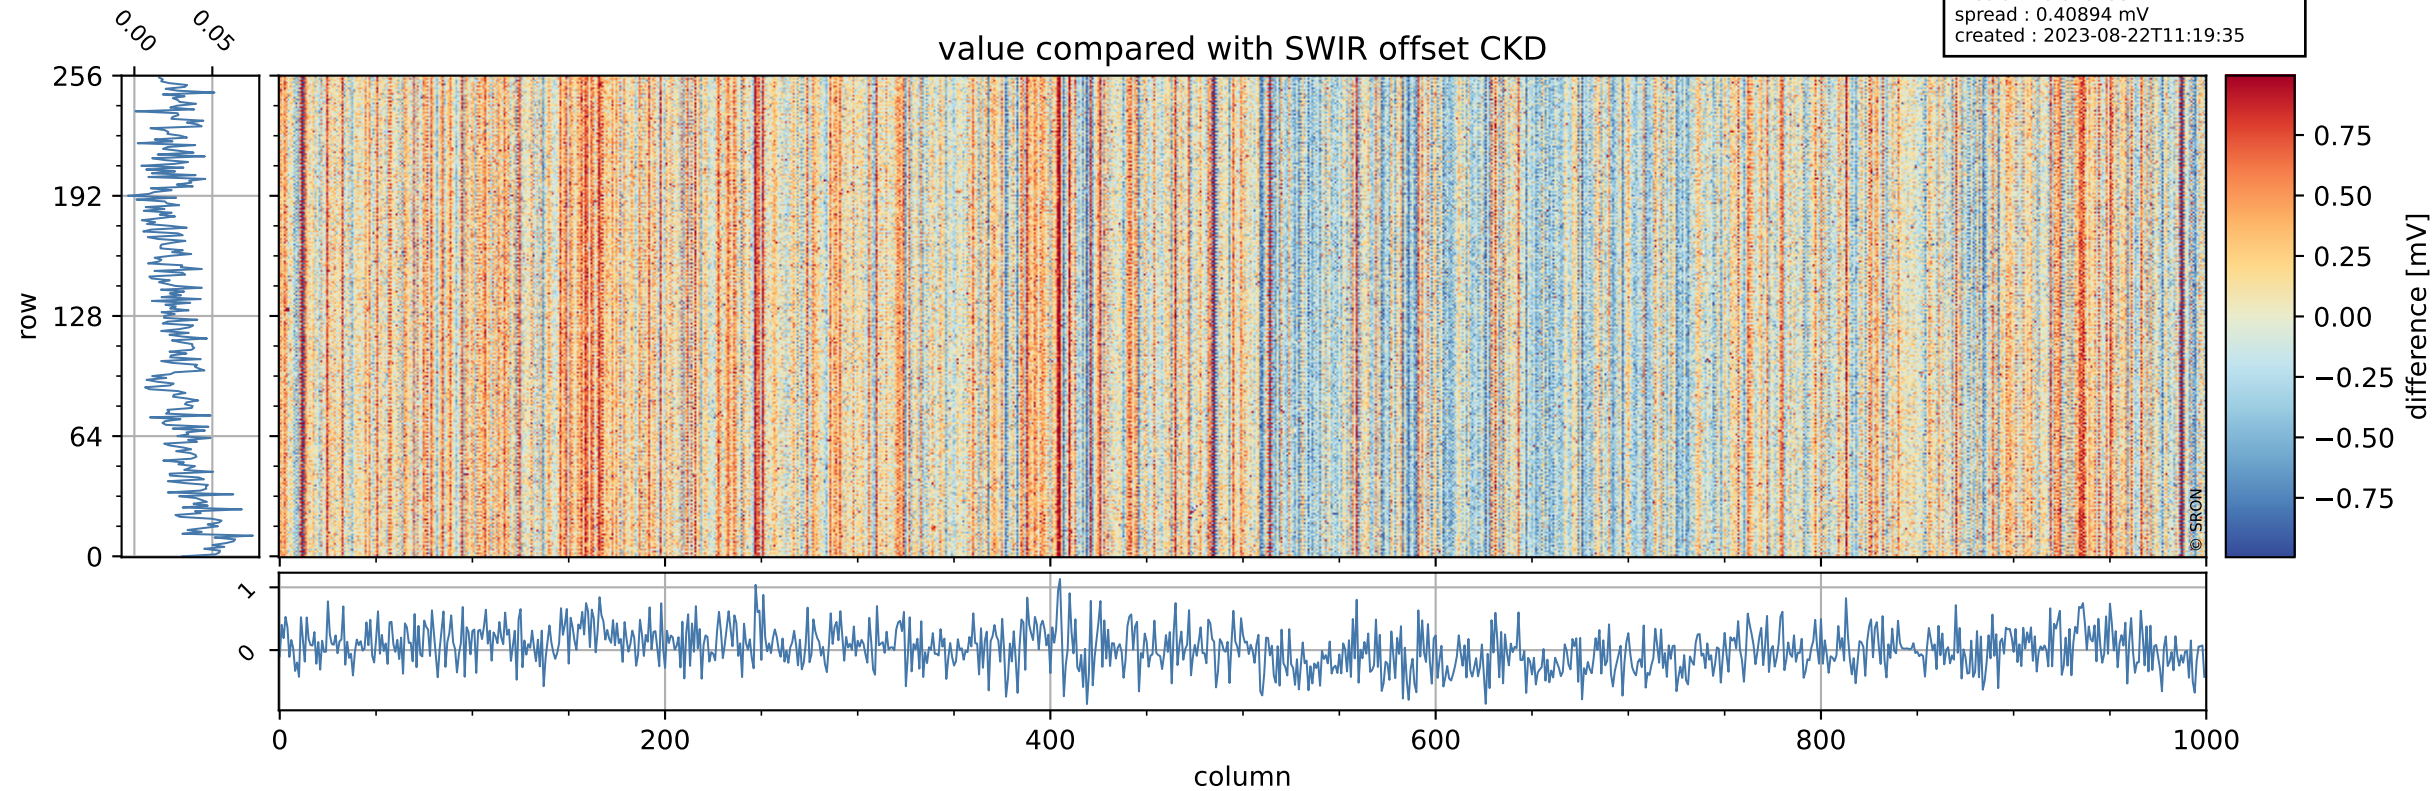

## value detector map

# Tropomi SWIR offset (beta nominal)

orbits : 19 in [29377, 29422]  
coverage : 2023-06-15 / 2023-06-18  
median : 31.776  $\mu\text{V}$   
spread : 15.686  $\mu\text{V}$   
created : 2023-08-22T11:19:35

# Tropomi SWIR offset (beta nominal)

orbits : 19 in [29377, 29422]  
coverage : 2023-06-15 / 2023-06-18  
median : 0.028493 mV  
spread : 0.40894 mV  
created : 2023-08-22T11:19:35

value compared with SWIR offset CKD

# Tropomi SWIR offset (beta nominal) ground-tracks of Sentinel-5P

orbits : 19 in [29377, 29422]  
coverage : 2023-06-15 / 2023-06-18  
created : 2023-08-22T11:19:35