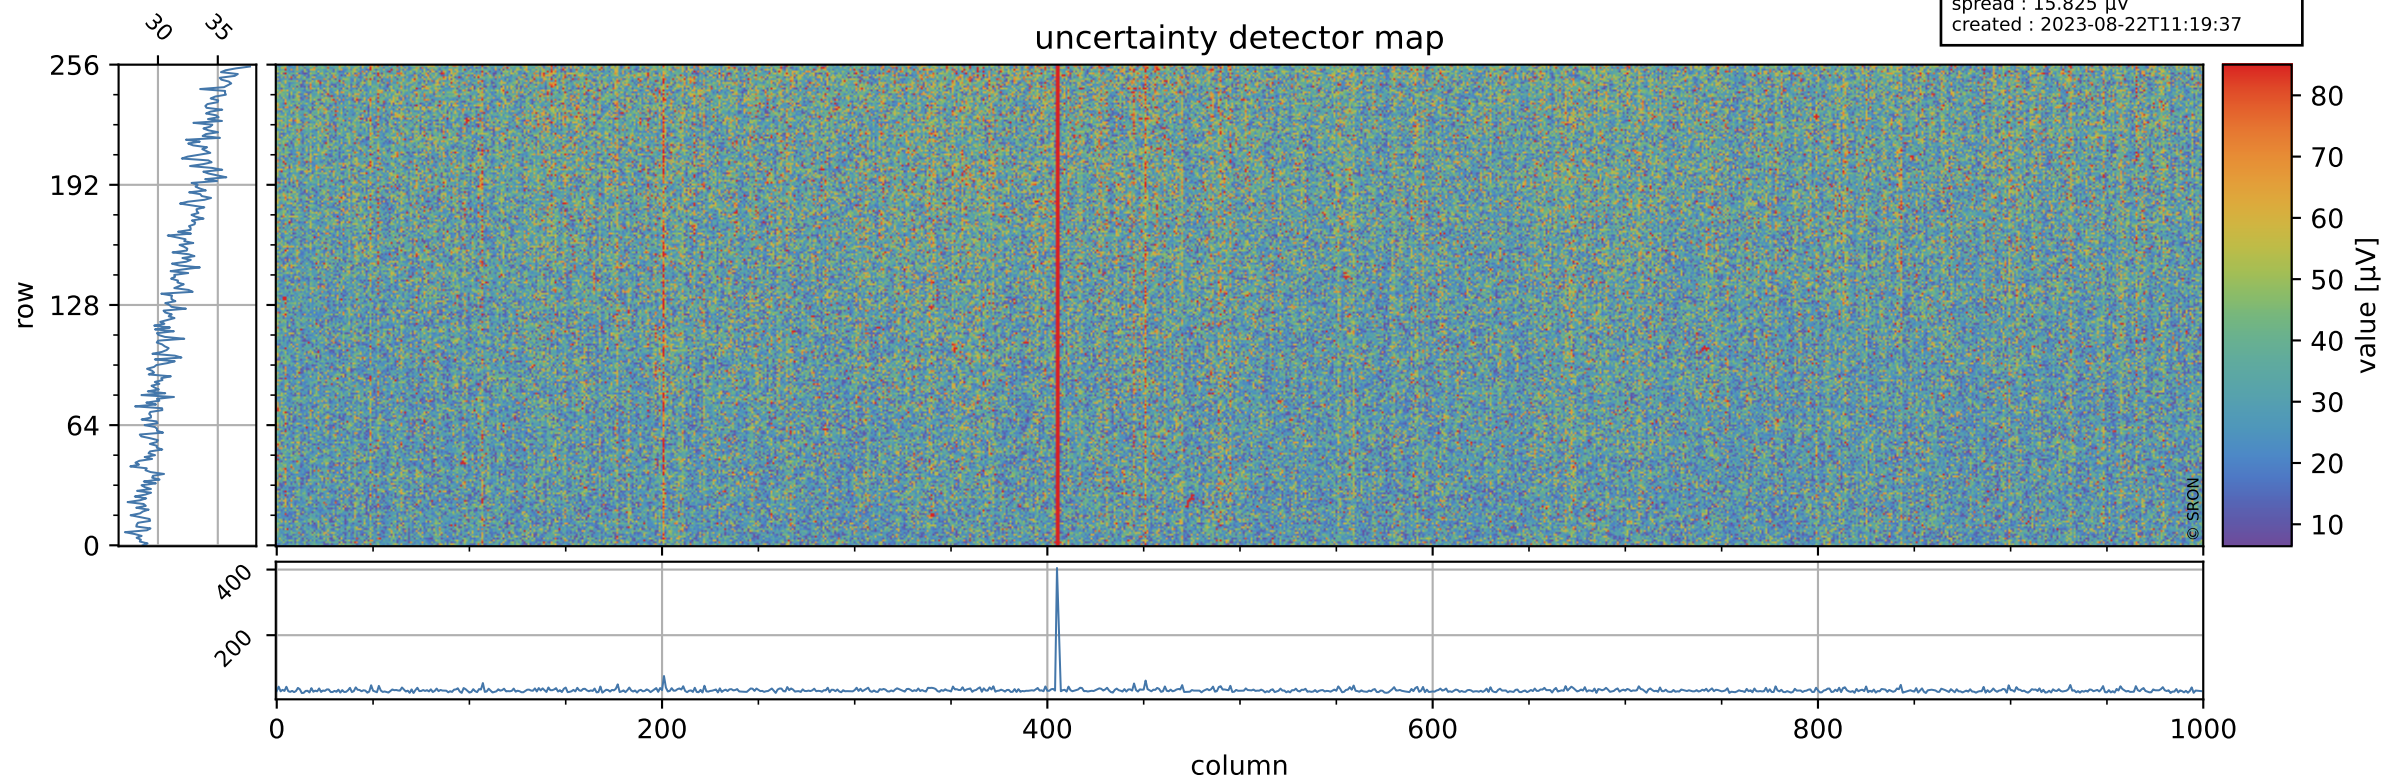

Tropomi SWIR offset (beta nominal)

orbits : 20 in [29422, 29467]
coverage : 2023-06-18 / 2023-06-21
median : 0.52604 V
spread : 0.035912 V
created : 2023-08-22T11:19:37

value detector map

Tropomi SWIR offset (beta nominal)

orbits : 20 in [29422, 29467]
coverage : 2023-06-18 / 2023-06-21
median : 31.881 μV
spread : 15.825 μV
created : 2023-08-22T11:19:37

Tropomi SWIR offset (beta nominal)

orbits : 20 in [29422, 29467]
coverage : 2023-06-18 / 2023-06-21
median : 0.031169 mV
spread : 0.411138 mV
created : 2023-08-22T11:19:37

value compared with SWIR offset CKD

Tropomi SWIR offset (beta nominal) ground-tracks of Sentinel-5P

orbits : 20 in [29422, 29467]
coverage : 2023-06-18 / 2023-06-21
created : 2023-08-22T11:19:38

Tropomi SWIR offset (beta nominal)

orbits : [1867, 29467]
coverage : 2018-02-20 / 2023-06-21
created : 2023-08-22T11:19:38

trend of detector median & temperatures