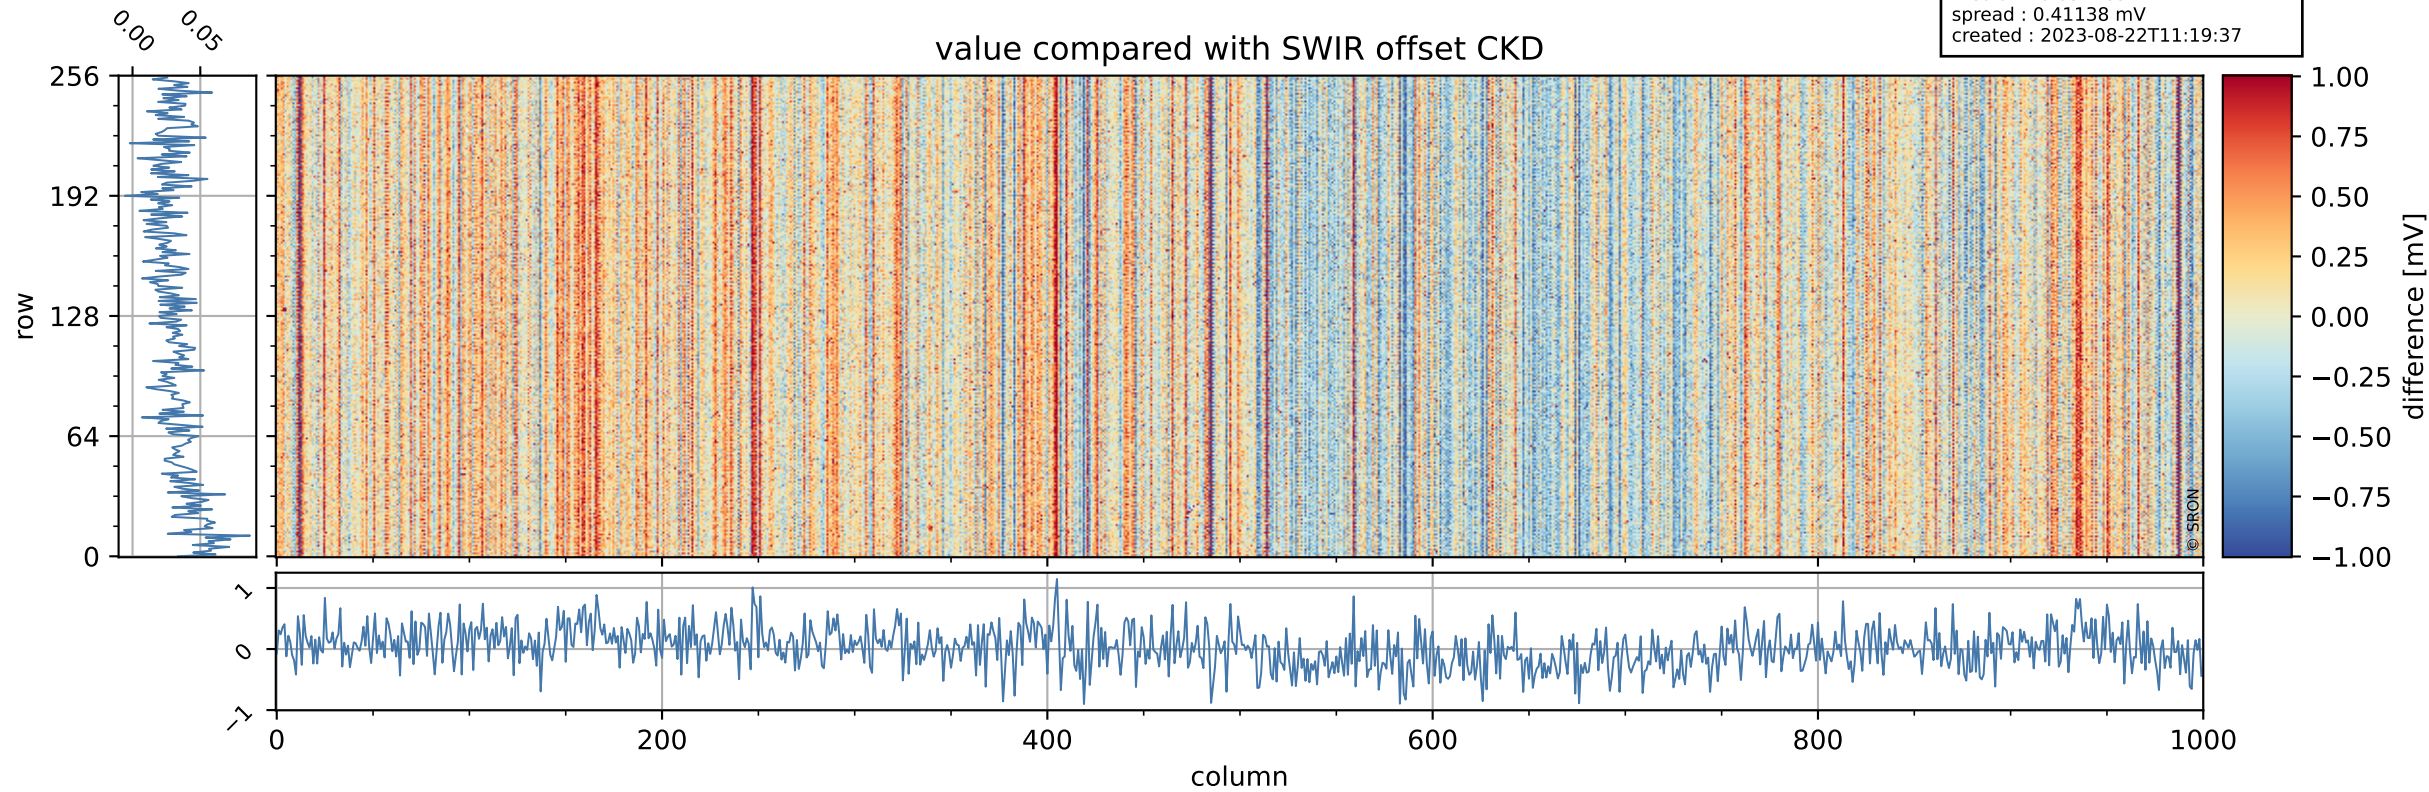

Tropomi SWIR offset (beta nominal)

orbits : 20 in [29422, 29467]
coverage : 2023-06-18 / 2023-06-21
median : 0.52604 V
spread : 0.035912 V
created : 2023-08-22T11:19:37

value detector map

Tropomi SWIR offset (beta nominal)

orbits : 20 in [29422, 29467]
coverage : 2023-06-18 / 2023-06-21
median : 31.881 μV
spread : 15.825 μV
created : 2023-08-22T11:19:37

Tropomi SWIR offset (beta nominal)

orbits : 20 in [29422, 29467]
coverage : 2023-06-18 / 2023-06-21
median : 0.031169 mV
spread : 0.411138 mV
created : 2023-08-22T11:19:37

value compared with SWIR offset CKD

Tropomi SWIR offset (beta nominal) ground-tracks of Sentinel-5P

orbits : 20 in [29422, 29467]
coverage : 2023-06-18 / 2023-06-21
created : 2023-08-22T11:19:38

Tropomi SWIR offset (beta nominal)

orbits : [1867, 29467]
coverage : 2018-02-20 / 2023-06-21
created : 2023-08-22T11:19:38

trend of detector median & temperatures