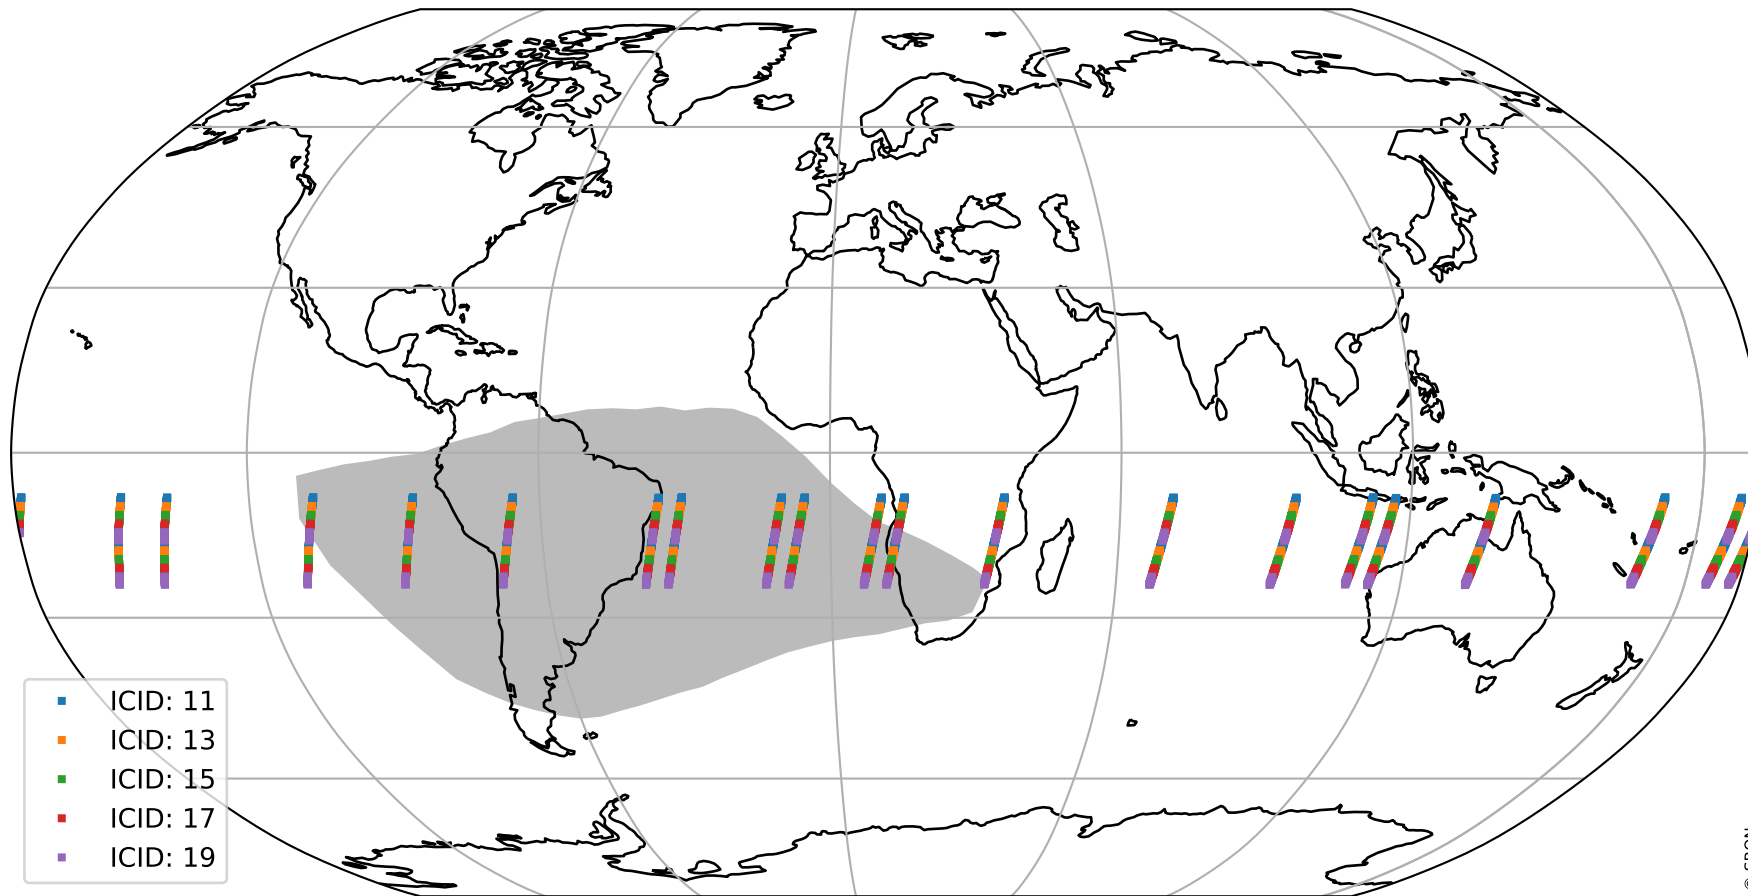

Tropomi SWIR offset (beta nominal)

orbits : 20 in [29422, 29467]
coverage : 2023-06-18 / 2023-06-21
median : 0.52604 V
spread : 0.035912 V
created : 2023-08-22T11:19:37

value detector map

Tropomi SWIR offset (beta nominal)

orbits : 20 in [29422, 29467]
coverage : 2023-06-18 / 2023-06-21
median : 31.881 μV
spread : 15.825 μV
created : 2023-08-22T11:19:37

Tropomi SWIR offset (beta nominal)

orbits : 20 in [29422, 29467]
coverage : 2023-06-18 / 2023-06-21
median : 0.031169 mV
spread : 0.411138 mV
created : 2023-08-22T11:19:37

value compared with SWIR offset CKD

Tropomi SWIR offset (beta nominal) ground-tracks of Sentinel-5P

orbits : 20 in [29422, 29467]
coverage : 2023-06-18 / 2023-06-21
created : 2023-08-22T11:19:38

Tropomi SWIR offset (beta nominal)

orbits : [1867, 29467]
coverage : 2018-02-20 / 2023-06-21
created : 2023-08-22T11:19:38

trend of detector median & temperatures