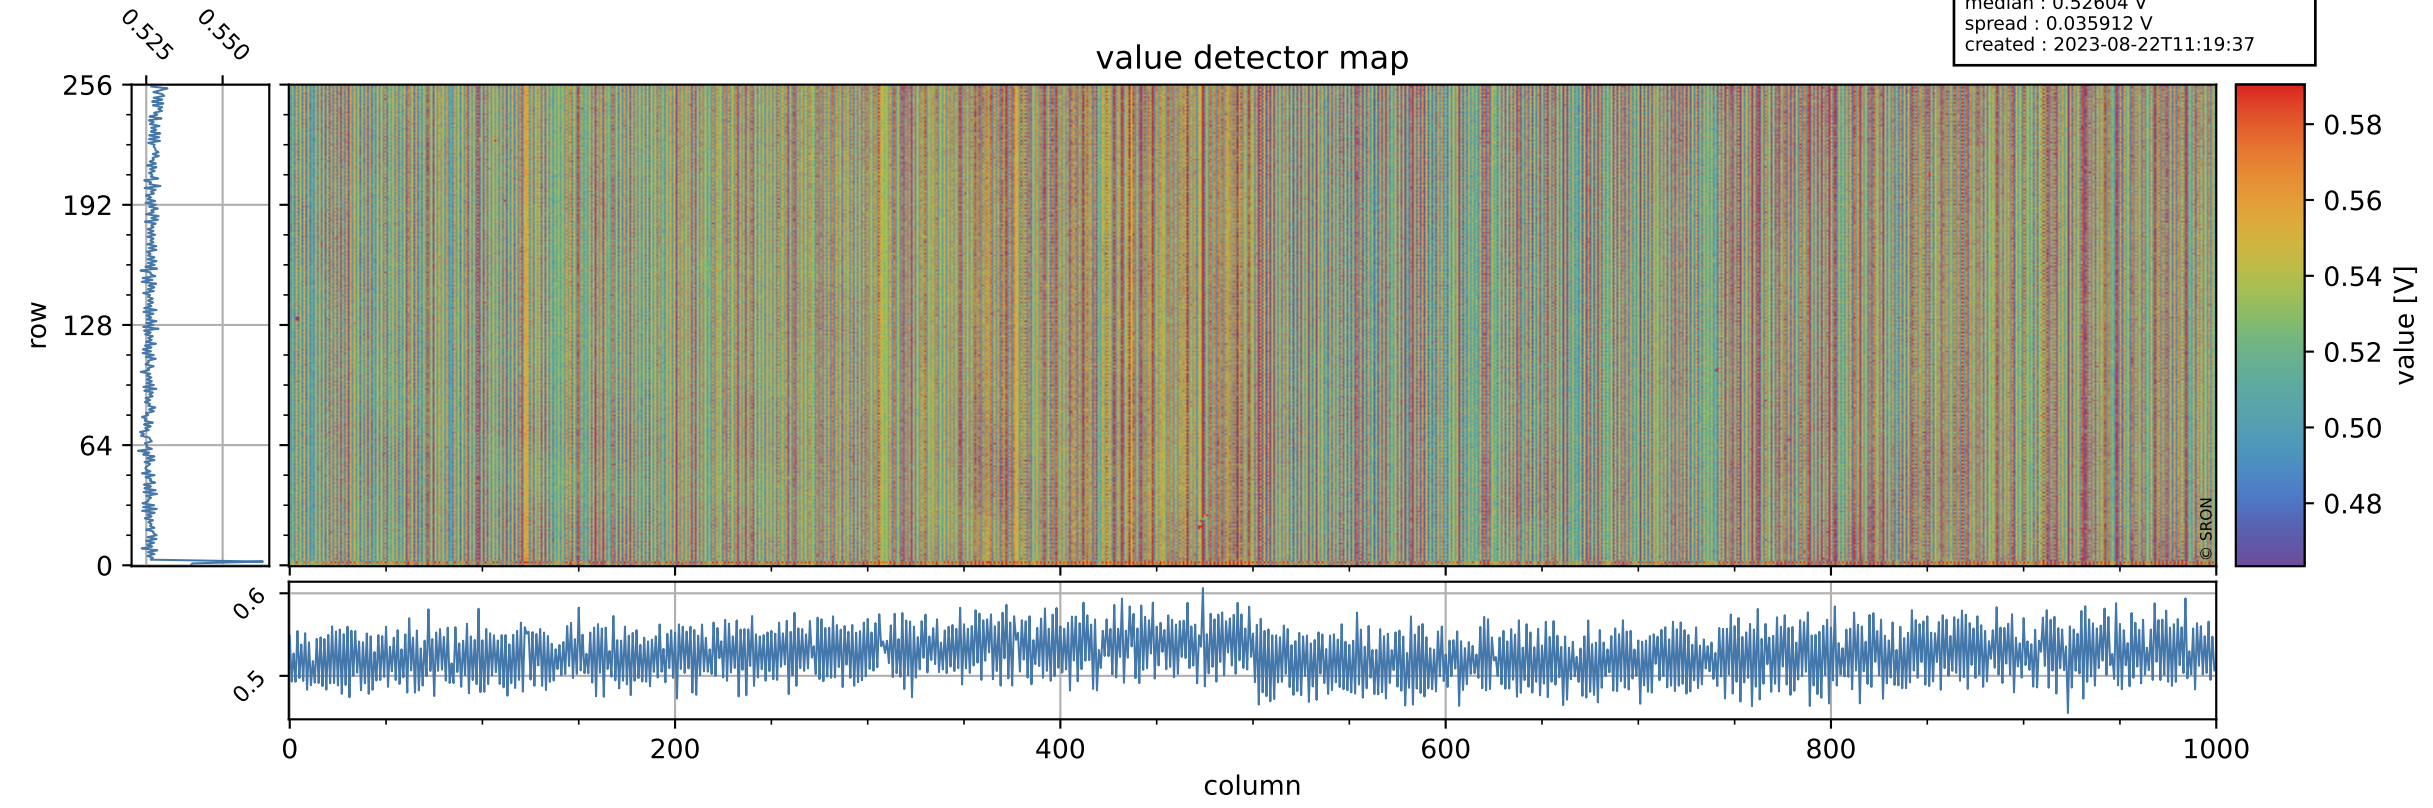

Tropomi SWIR offset (beta nominal)

orbits : 20 in [29422, 29467]
coverage : 2023-06-18 / 2023-06-21
median : 0.52604 V
spread : 0.035912 V
created : 2023-08-22T11:19:37

value detector map

Tropomi SWIR offset (beta nominal)

orbits : 20 in [29422, 29467]
coverage : 2023-06-18 / 2023-06-21
median : 31.881 μV
spread : 15.825 μV
created : 2023-08-22T11:19:37

Tropomi SWIR offset (beta nominal)

orbits : 20 in [29422, 29467]
coverage : 2023-06-18 / 2023-06-21
median : 0.031169 mV
spread : 0.411138 mV
created : 2023-08-22T11:19:37

value compared with SWIR offset CKD

Tropomi SWIR offset (beta nominal) ground-tracks of Sentinel-5P

orbits : 20 in [29422, 29467]
coverage : 2023-06-18 / 2023-06-21
created : 2023-08-22T11:19:38

Tropomi SWIR offset (beta nominal)

orbits : [1867, 29467]
coverage : 2018-02-20 / 2023-06-21
created : 2023-08-22T11:19:38

trend of detector median & temperatures