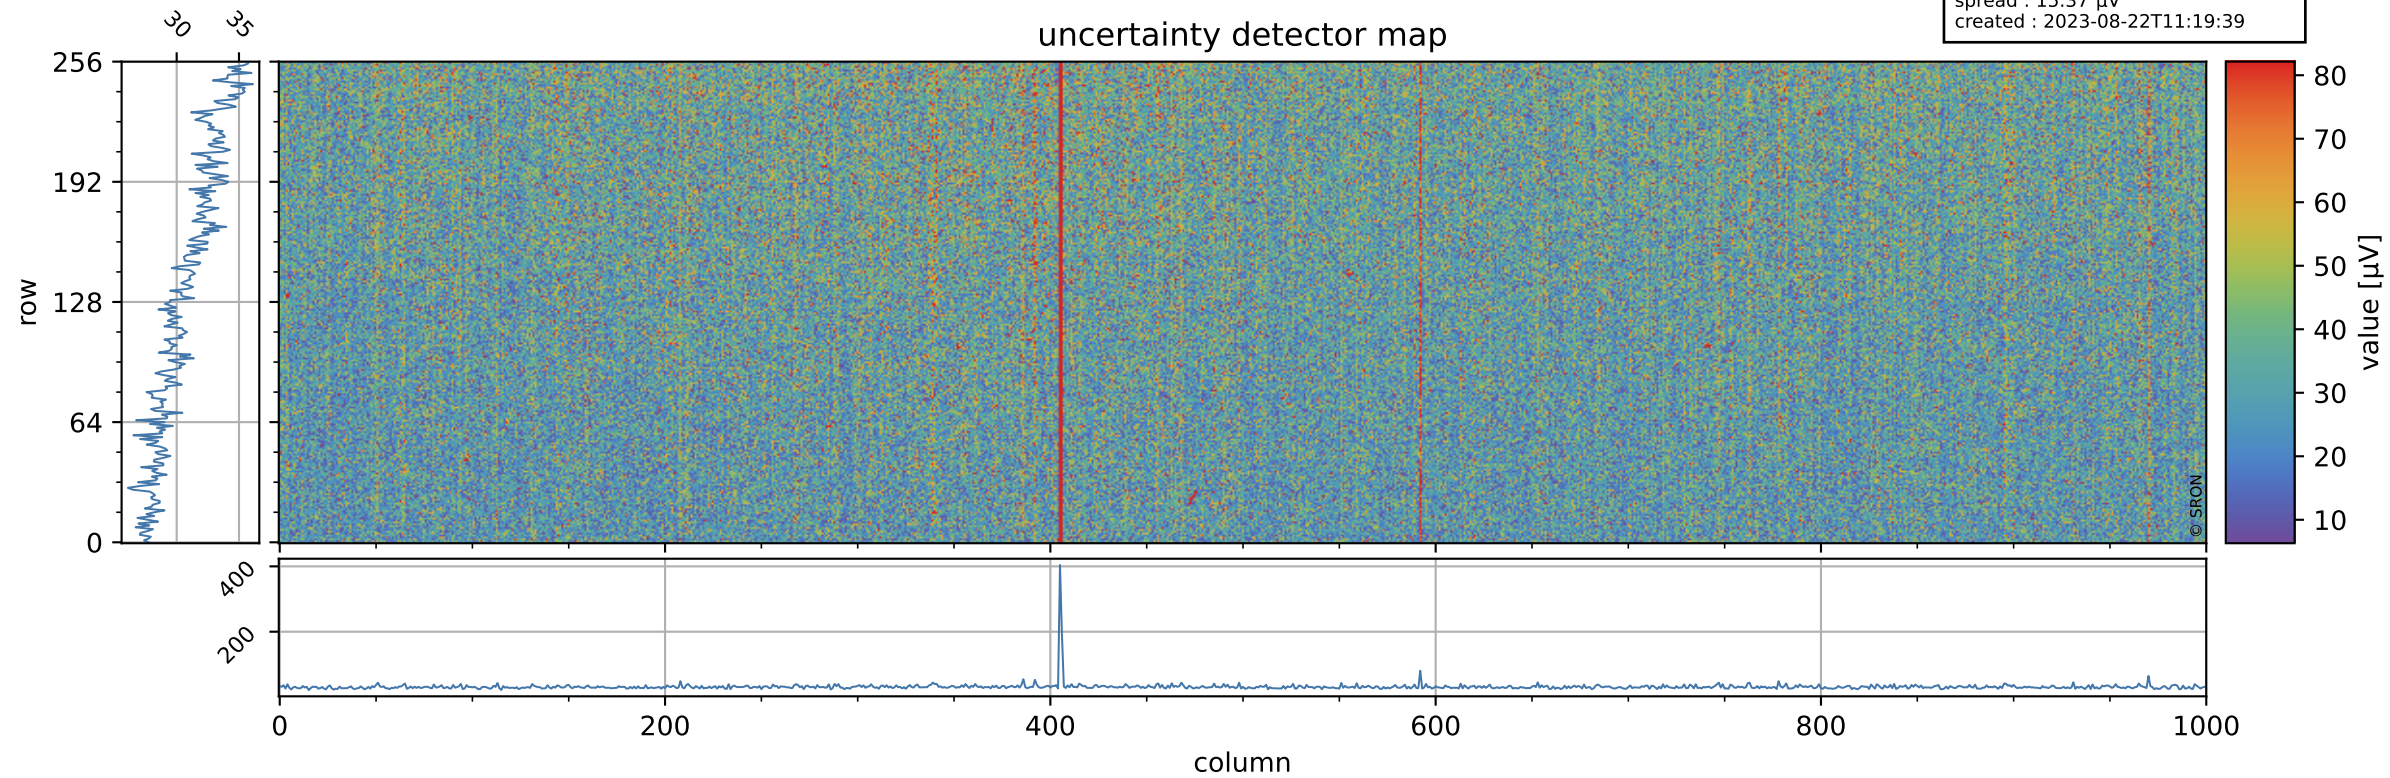

Tropomi SWIR offset (beta nominal)

orbits : 18 in [29467, 29512]
coverage : 2023-06-21 / 2023-06-24
median : 0.52604 V
spread : 0.035908 V
created : 2023-08-22T11:19:39

value detector map

Tropomi SWIR offset (beta nominal)

orbits : 18 in [29467, 29512]
coverage : 2023-06-21 / 2023-06-24
median : 30.971 μV
spread : 15.37 μV
created : 2023-08-22T11:19:39

Tropomi SWIR offset (beta nominal)

orbits : 18 in [29467, 29512]
coverage : 2023-06-21 / 2023-06-24
median : 0.030134 mV
spread : 0.4086 mV
created : 2023-08-22T11:19:40

value compared with SWIR offset CKD

Tropomi SWIR offset (beta nominal) ground-tracks of Sentinel-5P

orbits : 18 in [29467, 29512]
coverage : 2023-06-21 / 2023-06-24
created : 2023-08-22T11:19:40

Tropomi SWIR offset (beta nominal)

orbits : [1867, 29512]
coverage : 2018-02-20 / 2023-06-24
created : 2023-08-22T11:19:40

trend of detector median & temperatures