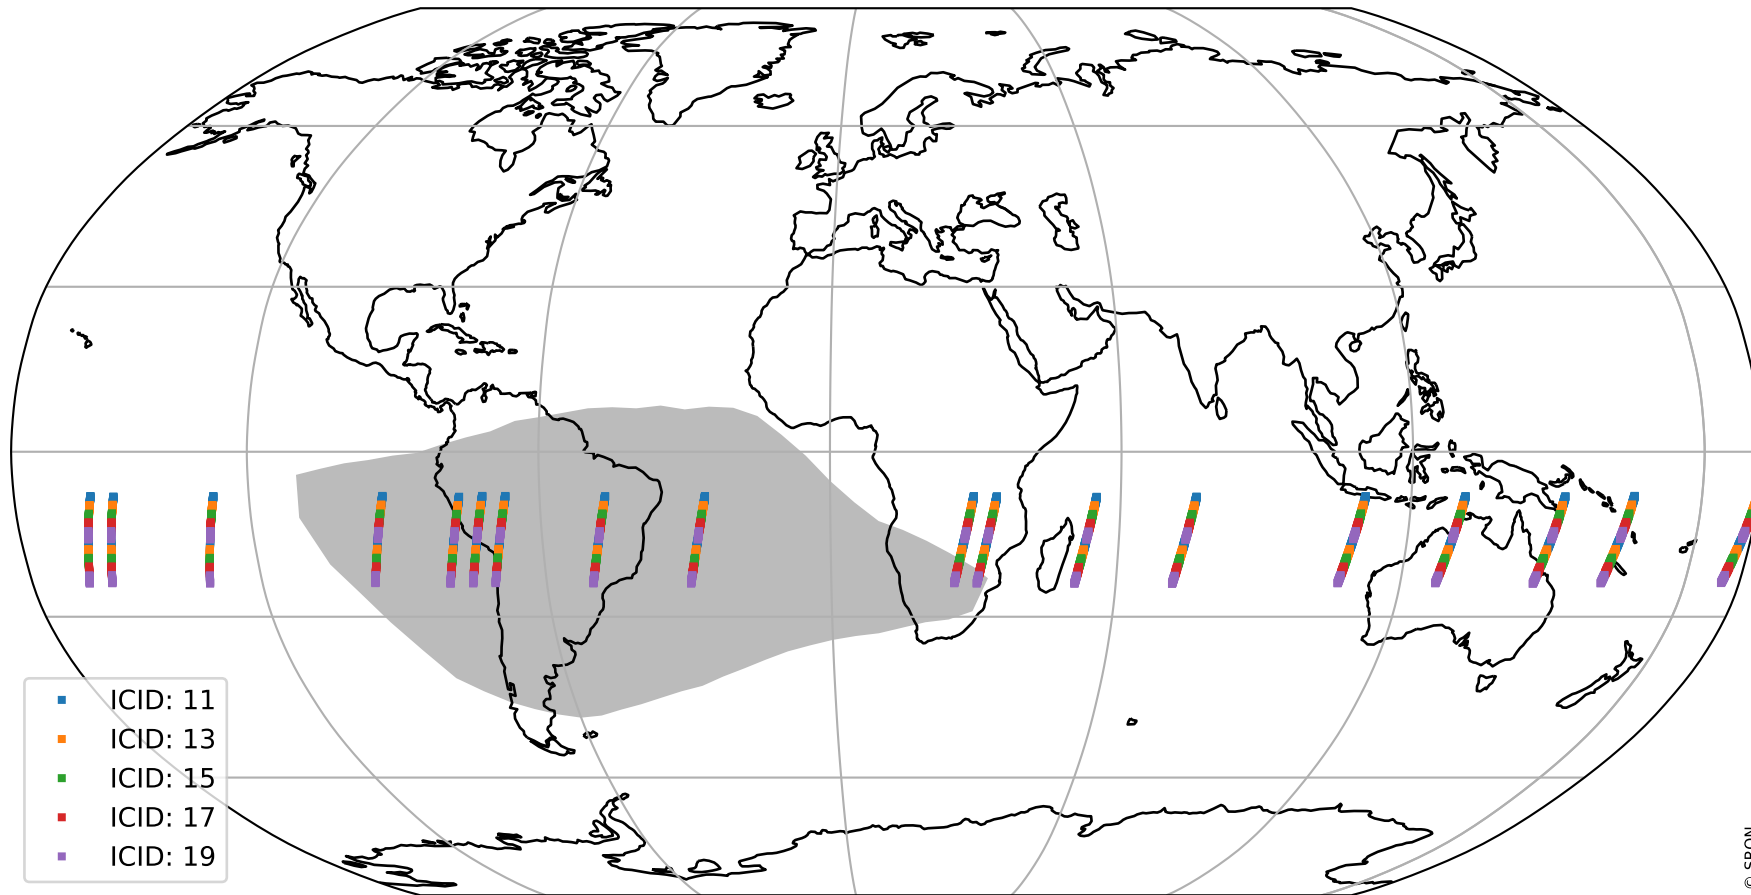

Tropomi SWIR offset (beta nominal)

orbits : 18 in [29467, 29512]
coverage : 2023-06-21 / 2023-06-24
median : 0.52604 V
spread : 0.035908 V
created : 2023-08-22T11:19:39

value detector map

Tropomi SWIR offset (beta nominal)

orbits : 18 in [29467, 29512]
coverage : 2023-06-21 / 2023-06-24
median : 30.971 μV
spread : 15.37 μV
created : 2023-08-22T11:19:39

Tropomi SWIR offset (beta nominal)

orbits : 18 in [29467, 29512]
coverage : 2023-06-21 / 2023-06-24
median : 0.030134 mV
spread : 0.4086 mV
created : 2023-08-22T11:19:40

value compared with SWIR offset CKD

Tropomi SWIR offset (beta nominal) ground-tracks of Sentinel-5P

orbits : 18 in [29467, 29512]
coverage : 2023-06-21 / 2023-06-24
created : 2023-08-22T11:19:40

Tropomi SWIR offset (beta nominal)

orbits : [1867, 29512]
coverage : 2018-02-20 / 2023-06-24
created : 2023-08-22T11:19:40

trend of detector median & temperatures