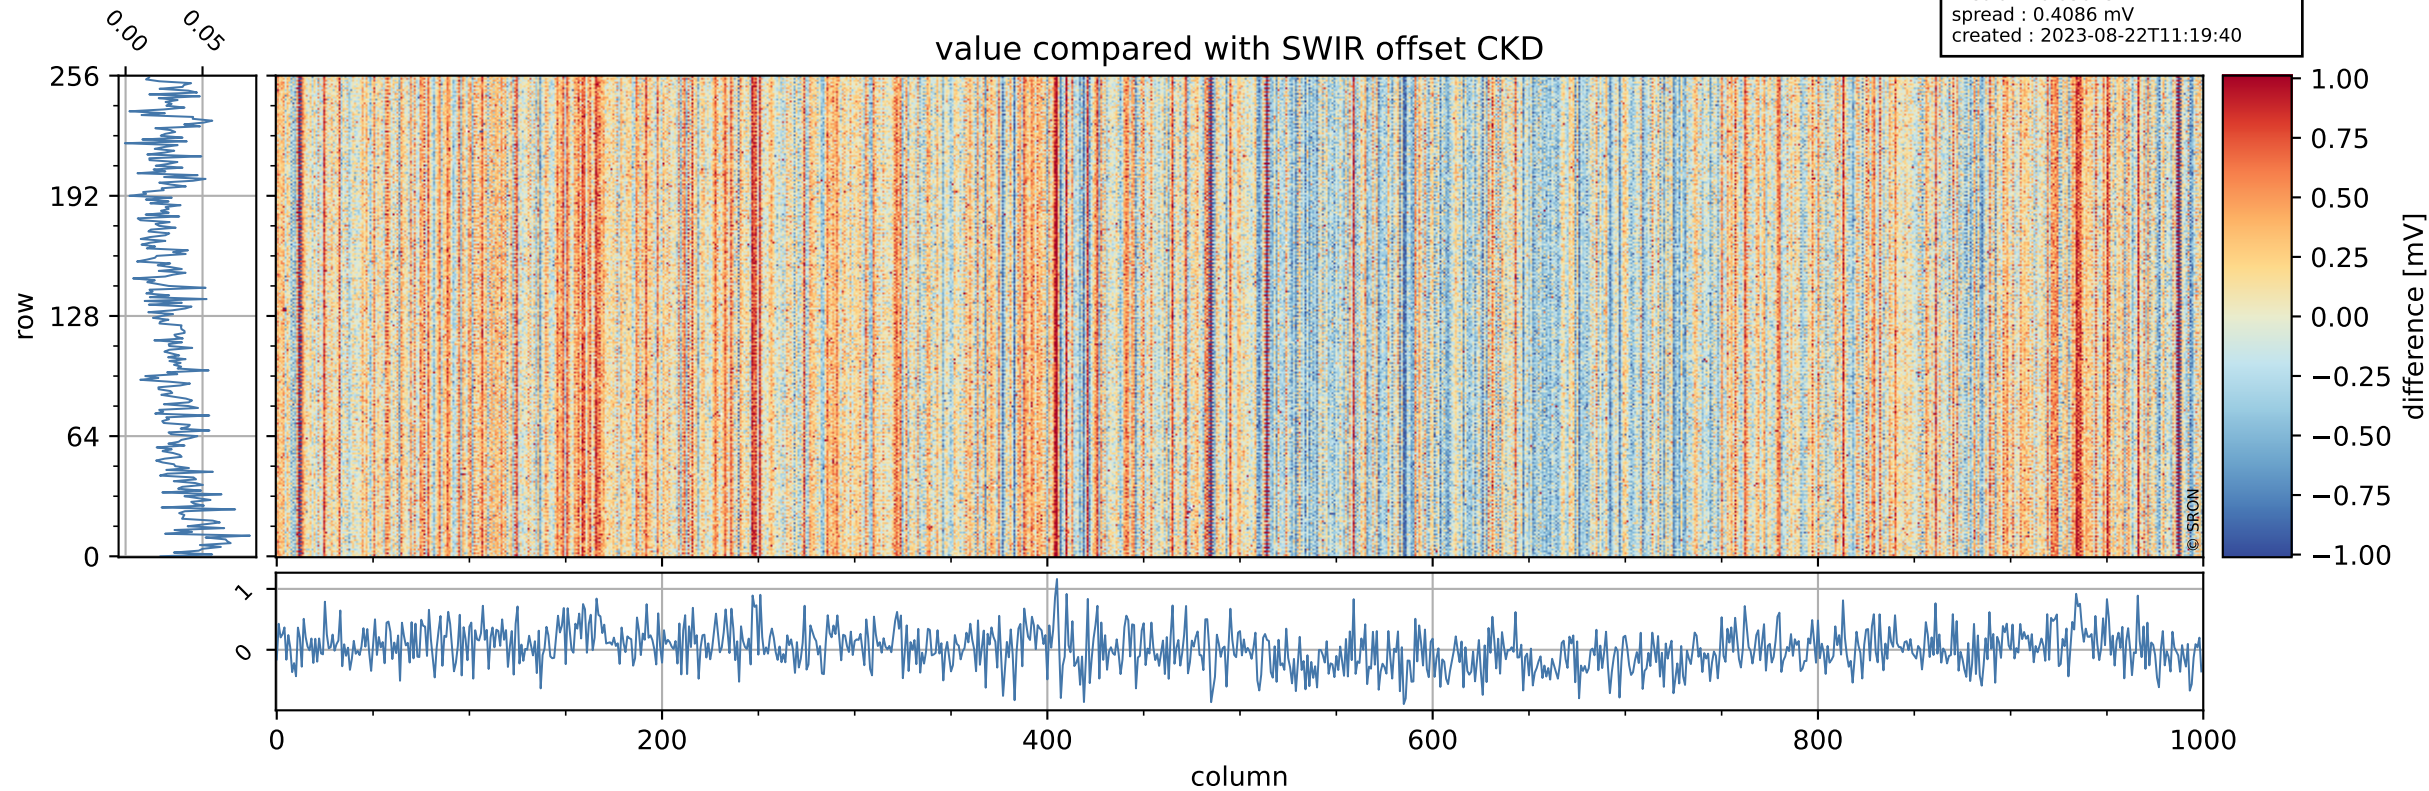

Tropomi SWIR offset (beta nominal)

orbits : 18 in [29467, 29512]
coverage : 2023-06-21 / 2023-06-24
median : 0.52604 V
spread : 0.035908 V
created : 2023-08-22T11:19:39

value detector map

Tropomi SWIR offset (beta nominal)

orbits : 18 in [29467, 29512]
coverage : 2023-06-21 / 2023-06-24
median : 30.971 μV
spread : 15.37 μV
created : 2023-08-22T11:19:39

Tropomi SWIR offset (beta nominal)

orbits : 18 in [29467, 29512]
coverage : 2023-06-21 / 2023-06-24
median : 0.030134 mV
spread : 0.4086 mV
created : 2023-08-22T11:19:40

value compared with SWIR offset CKD

Tropomi SWIR offset (beta nominal) ground-tracks of Sentinel-5P

orbits : 18 in [29467, 29512]
coverage : 2023-06-21 / 2023-06-24
created : 2023-08-22T11:19:40

Tropomi SWIR offset (beta nominal)

orbits : [1867, 29512]
coverage : 2018-02-20 / 2023-06-24
created : 2023-08-22T11:19:40

trend of detector median & temperatures