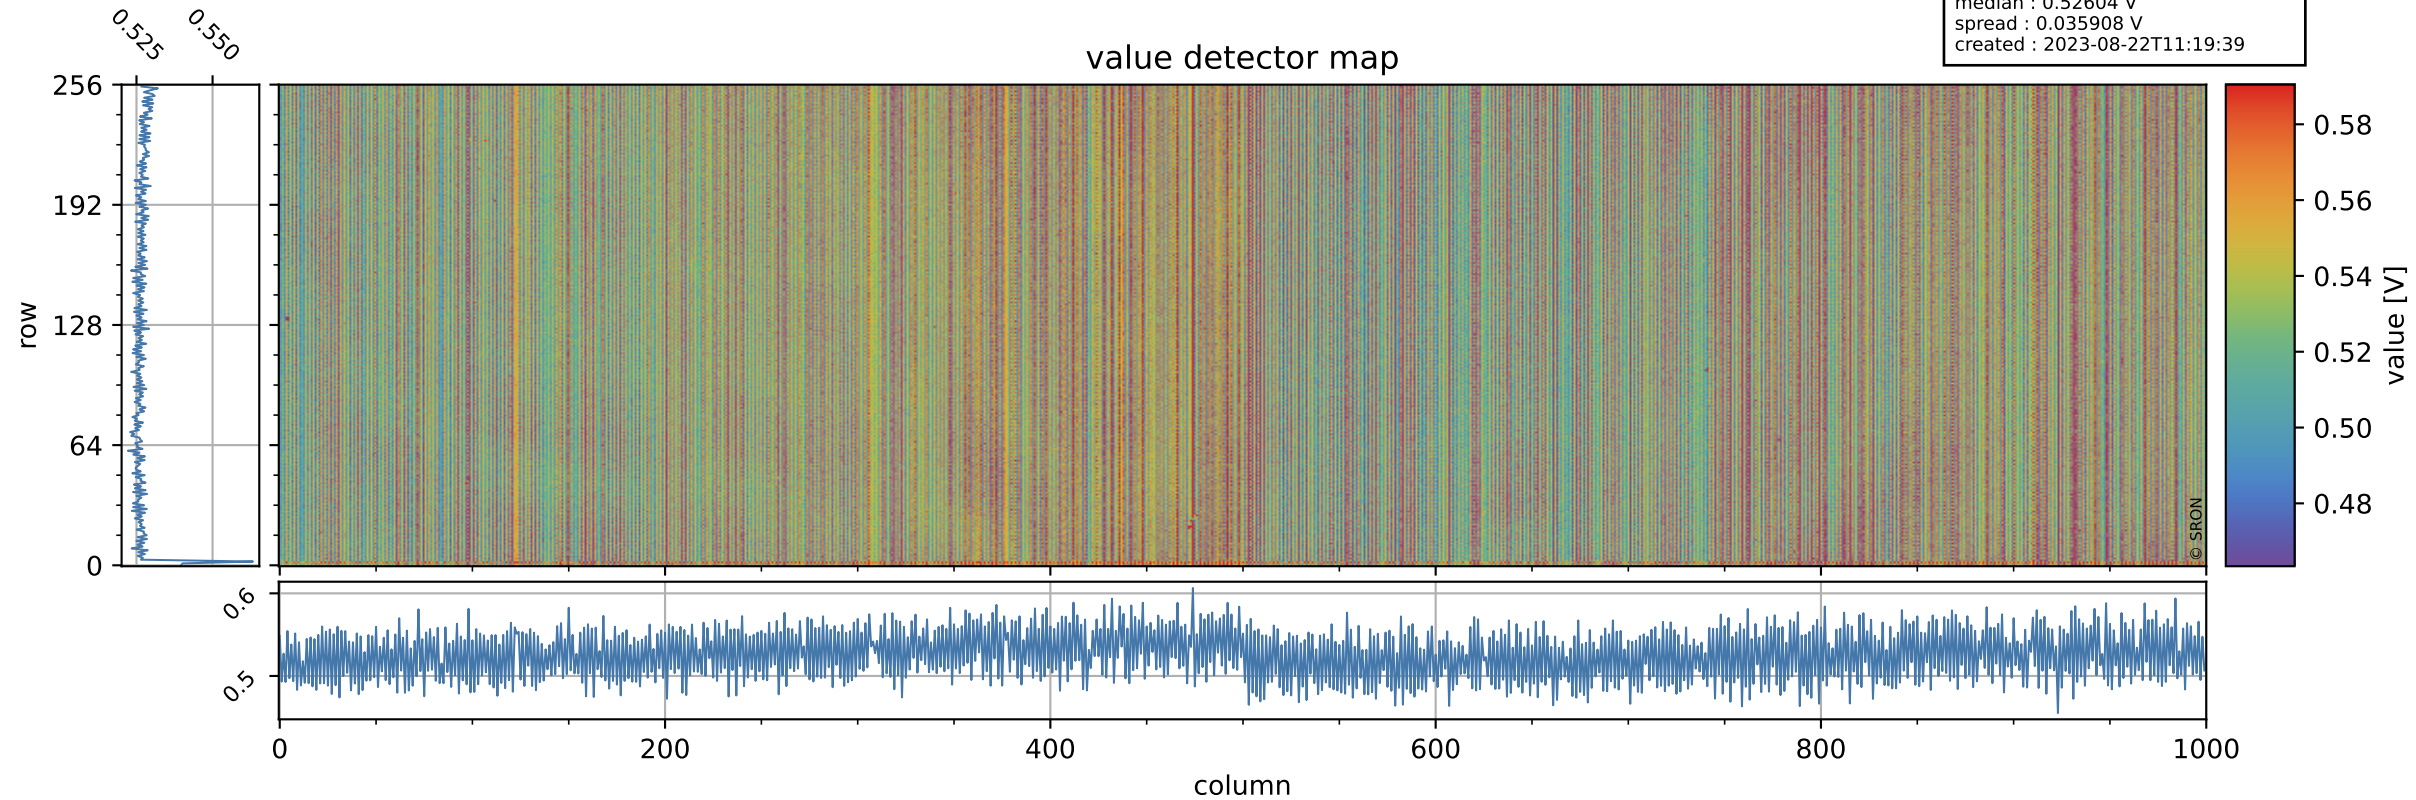

Tropomi SWIR offset (beta nominal)

orbits : 18 in [29467, 29512]
coverage : 2023-06-21 / 2023-06-24
median : 0.52604 V
spread : 0.035908 V
created : 2023-08-22T11:19:39

value detector map

Tropomi SWIR offset (beta nominal)

orbits : 18 in [29467, 29512]
coverage : 2023-06-21 / 2023-06-24
median : 30.971 μV
spread : 15.37 μV
created : 2023-08-22T11:19:39

Tropomi SWIR offset (beta nominal)

orbits : 18 in [29467, 29512]
coverage : 2023-06-21 / 2023-06-24
median : 0.030134 mV
spread : 0.4086 mV
created : 2023-08-22T11:19:40

value compared with SWIR offset CKD

Tropomi SWIR offset (beta nominal) ground-tracks of Sentinel-5P

orbits : 18 in [29467, 29512]
coverage : 2023-06-21 / 2023-06-24
created : 2023-08-22T11:19:40

Tropomi SWIR offset (beta nominal)

orbits : [1867, 29512]
coverage : 2018-02-20 / 2023-06-24
created : 2023-08-22T11:19:40

trend of detector median & temperatures