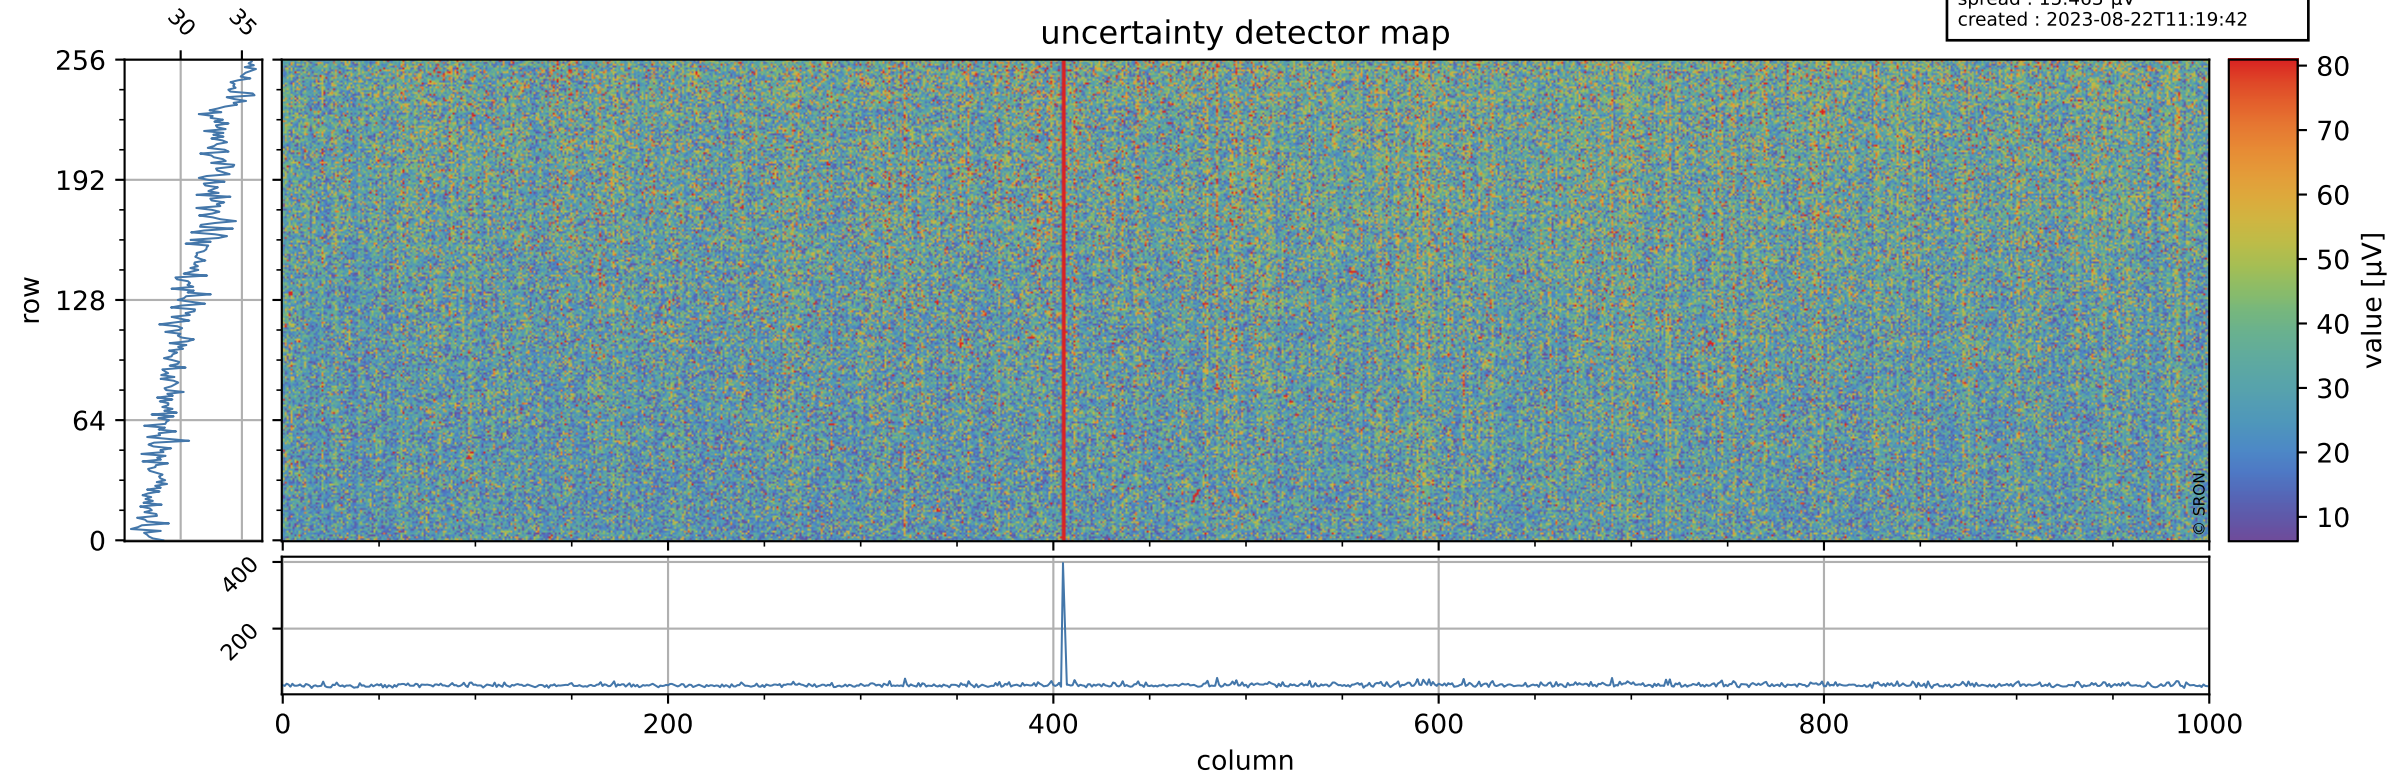

Tropomi SWIR offset (beta nominal)

orbits : 20 in [29512, 29557]
coverage : 2023-06-24 / 2023-06-27
median : 0.52603 V
spread : 0.035912 V
created : 2023-08-22T11:19:41

value detector map

Tropomi SWIR offset (beta nominal)

orbits : 20 in [29512, 29557]
coverage : 2023-06-24 / 2023-06-27
median : 31.119 μV
spread : 15.463 μV
created : 2023-08-22T11:19:42

Tropomi SWIR offset (beta nominal)

orbits : 20 in [29512, 29557]
coverage : 2023-06-24 / 2023-06-27
median : 0.019237 mV
spread : 0.41047 mV
created : 2023-08-22T11:19:42

value compared with SWIR offset CKD

Tropomi SWIR offset (beta nominal) ground-tracks of Sentinel-5P

orbits : 20 in [29512, 29557]
coverage : 2023-06-24 / 2023-06-27
created : 2023-08-22T11:19:42

Tropomi SWIR offset (beta nominal)

orbits : [1867, 29557]
coverage : 2018-02-20 / 2023-06-27
created : 2023-08-22T11:19:42

trend of detector median & temperatures