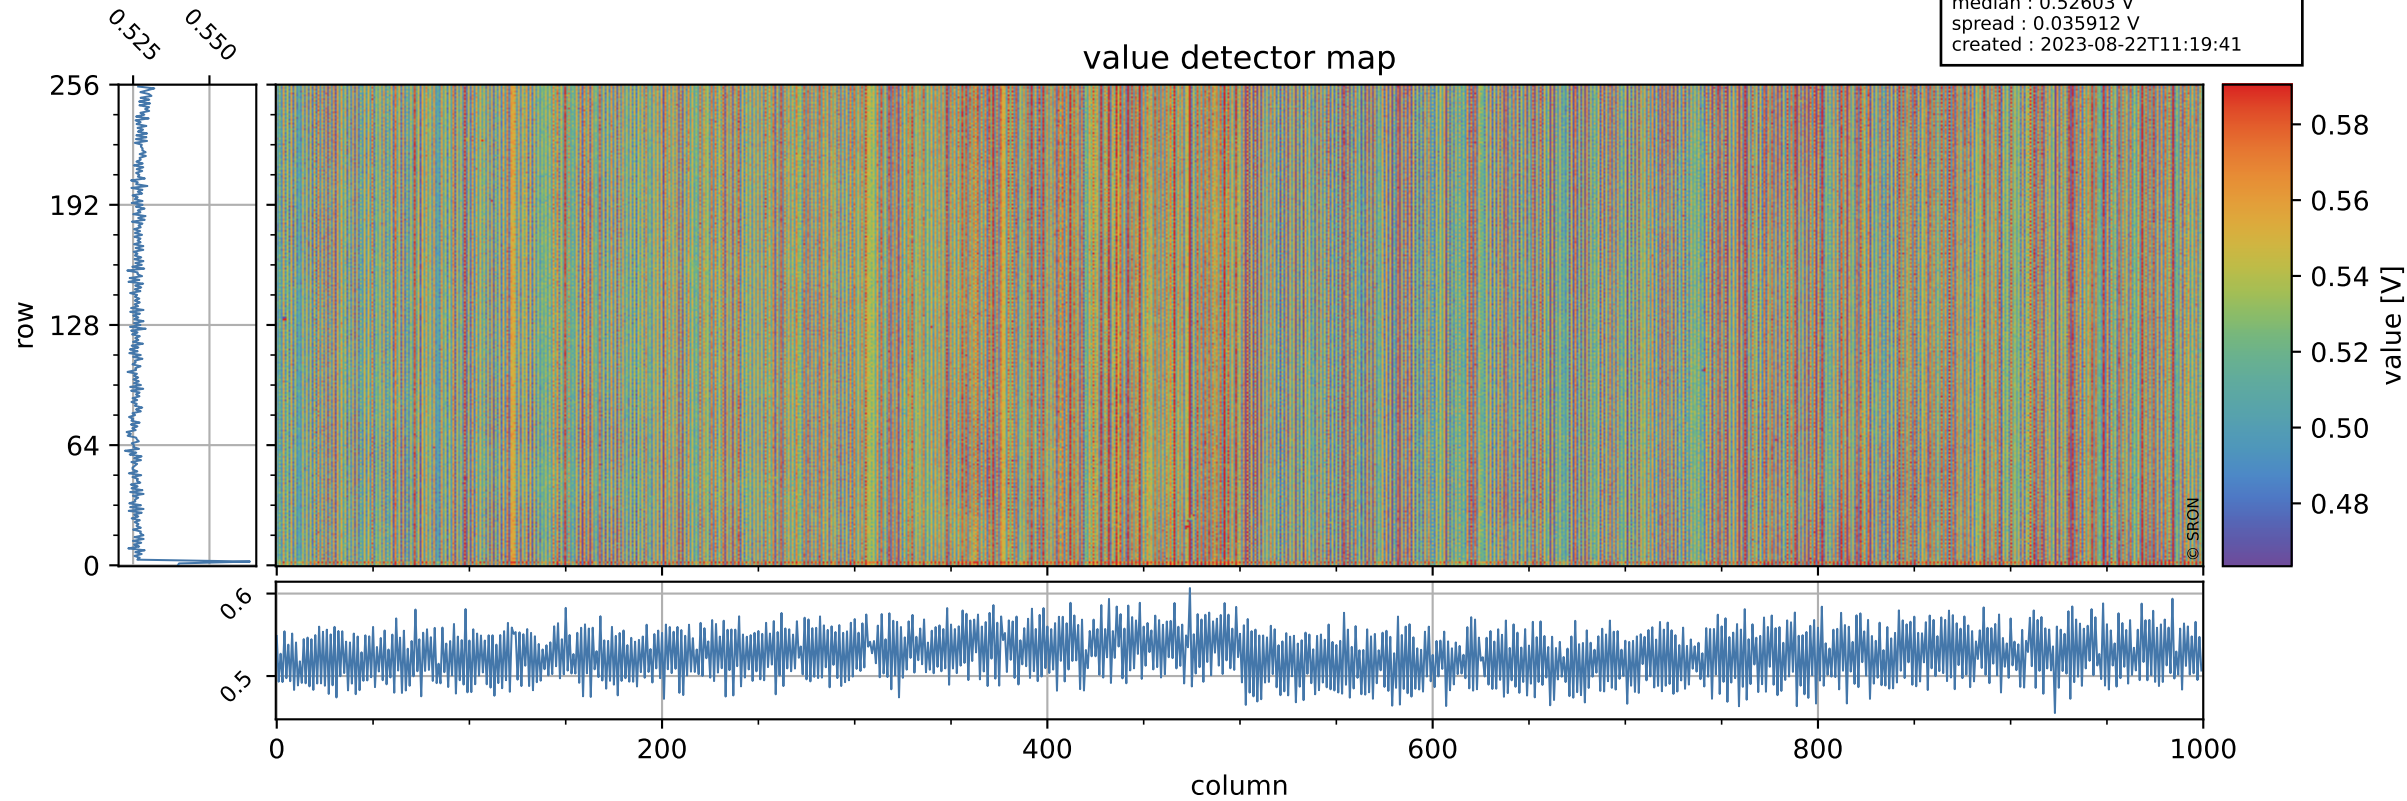

Tropomi SWIR offset (beta nominal)

orbits : 20 in [29512, 29557]
coverage : 2023-06-24 / 2023-06-27
median : 0.52603 V
spread : 0.035912 V
created : 2023-08-22T11:19:41

value detector map

Tropomi SWIR offset (beta nominal)

orbits : 20 in [29512, 29557]
coverage : 2023-06-24 / 2023-06-27
median : 31.119 μV
spread : 15.463 μV
created : 2023-08-22T11:19:42

Tropomi SWIR offset (beta nominal)

orbits : 20 in [29512, 29557]
coverage : 2023-06-24 / 2023-06-27
median : 0.019237 mV
spread : 0.41047 mV
created : 2023-08-22T11:19:42

value compared with SWIR offset CKD

Tropomi SWIR offset (beta nominal) ground-tracks of Sentinel-5P

orbits : 20 in [29512, 29557]
coverage : 2023-06-24 / 2023-06-27
created : 2023-08-22T11:19:42

Tropomi SWIR offset (beta nominal)

orbits : [1867, 29557]
coverage : 2018-02-20 / 2023-06-27
created : 2023-08-22T11:19:42

trend of detector median & temperatures