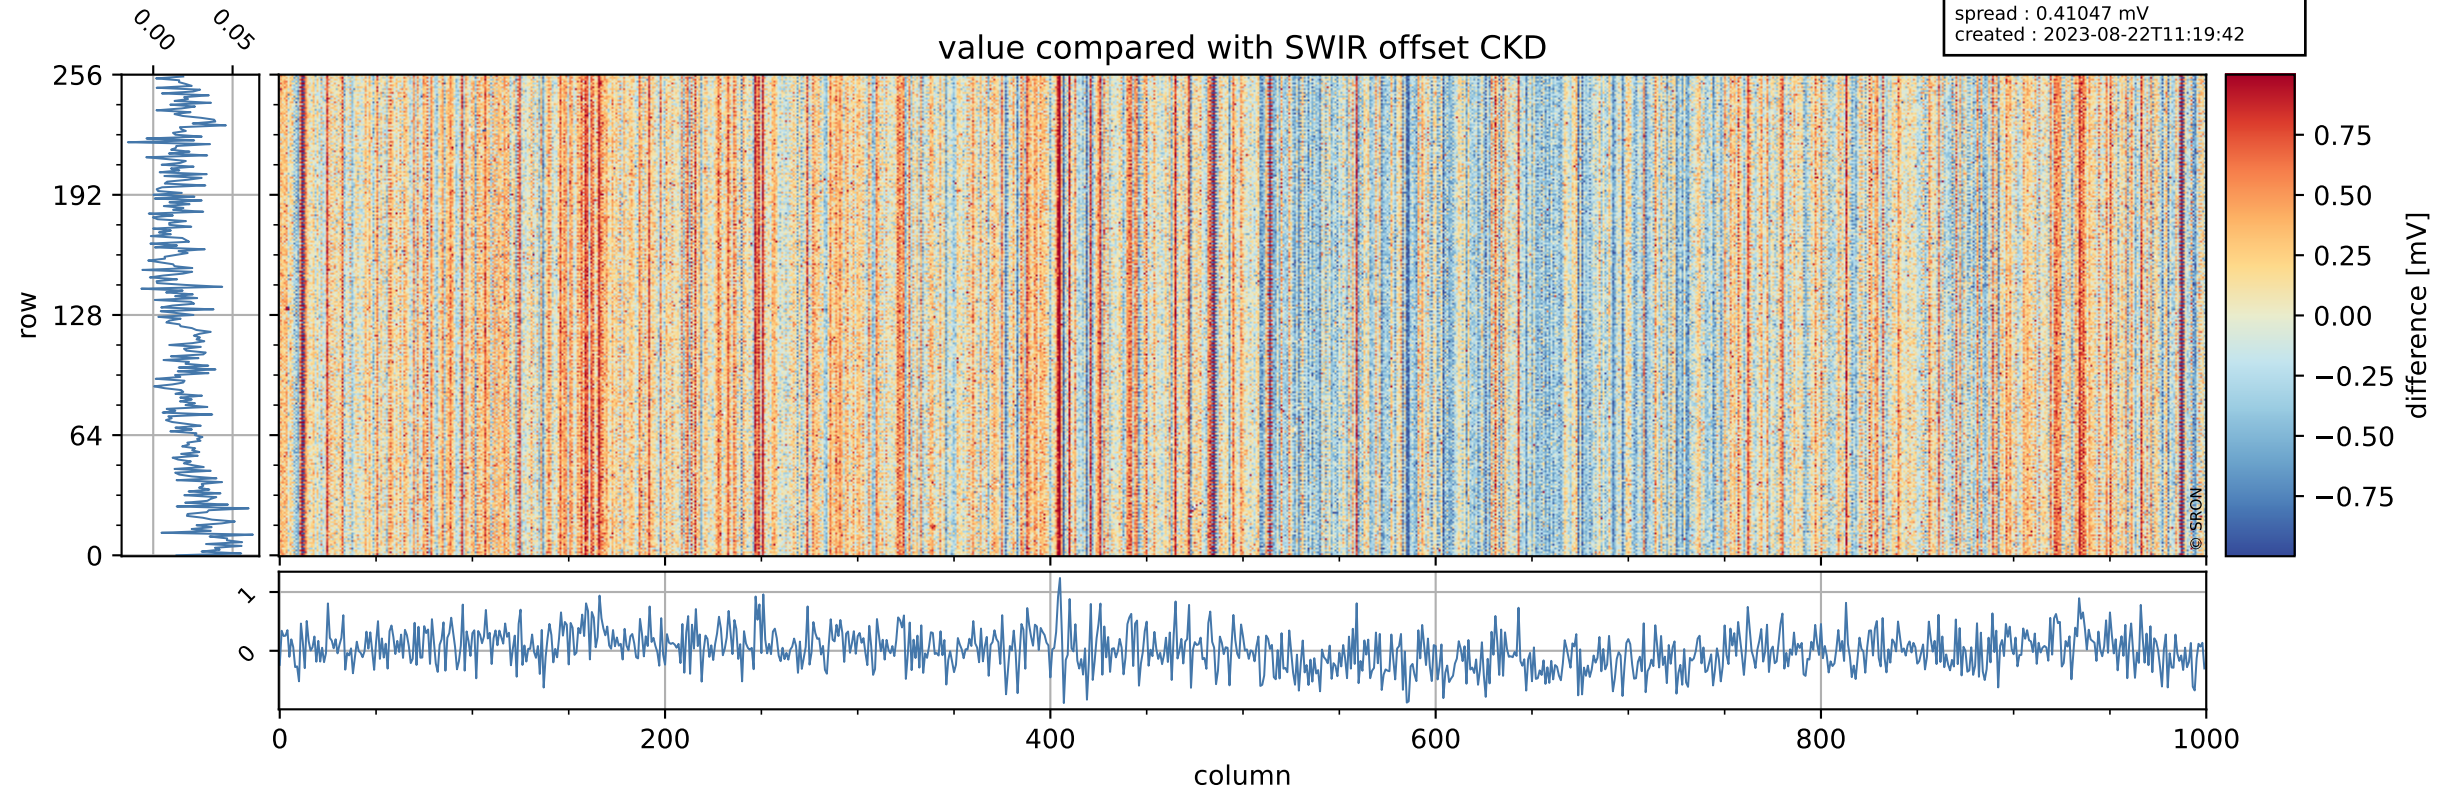

Tropomi SWIR offset (beta nominal)

orbits : 20 in [29512, 29557]
coverage : 2023-06-24 / 2023-06-27
median : 0.52603 V
spread : 0.035912 V
created : 2023-08-22T11:19:41

value detector map

Tropomi SWIR offset (beta nominal)

orbits : 20 in [29512, 29557]
coverage : 2023-06-24 / 2023-06-27
median : 31.119 μV
spread : 15.463 μV
created : 2023-08-22T11:19:42

Tropomi SWIR offset (beta nominal)

orbits : 20 in [29512, 29557]
coverage : 2023-06-24 / 2023-06-27
median : 0.019237 mV
spread : 0.41047 mV
created : 2023-08-22T11:19:42

value compared with SWIR offset CKD

Tropomi SWIR offset (beta nominal) ground-tracks of Sentinel-5P

orbits : 20 in [29512, 29557]
coverage : 2023-06-24 / 2023-06-27
created : 2023-08-22T11:19:42

Tropomi SWIR offset (beta nominal)

orbits : [1867, 29557]
coverage : 2018-02-20 / 2023-06-27
created : 2023-08-22T11:19:42

trend of detector median & temperatures