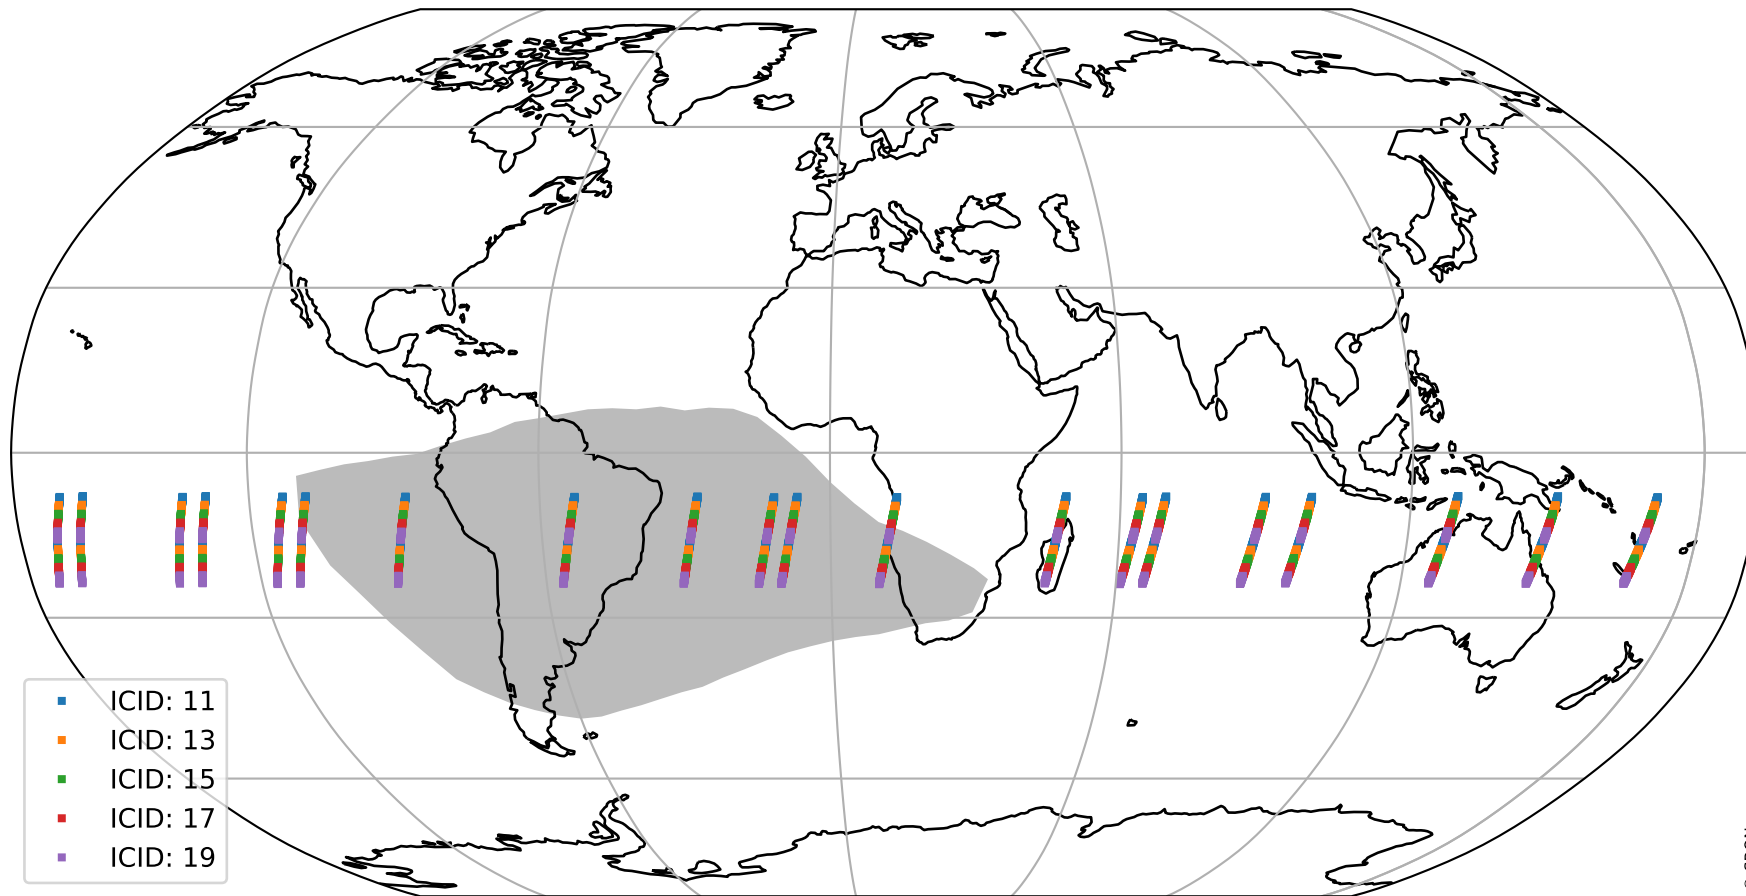

Tropomi SWIR offset (beta nominal)

orbits : 20 in [29512, 29557]
coverage : 2023-06-24 / 2023-06-27
median : 0.52603 V
spread : 0.035912 V
created : 2023-08-22T11:19:41

value detector map

Tropomi SWIR offset (beta nominal)

orbits : 20 in [29512, 29557]
coverage : 2023-06-24 / 2023-06-27
median : 31.119 μV
spread : 15.463 μV
created : 2023-08-22T11:19:42

Tropomi SWIR offset (beta nominal)

orbits : 20 in [29512, 29557]
coverage : 2023-06-24 / 2023-06-27
median : 0.019237 mV
spread : 0.41047 mV
created : 2023-08-22T11:19:42

value compared with SWIR offset CKD

Tropomi SWIR offset (beta nominal) ground-tracks of Sentinel-5P

orbits : 20 in [29512, 29557]
coverage : 2023-06-24 / 2023-06-27
created : 2023-08-22T11:19:42

Tropomi SWIR offset (beta nominal)

orbits : [1867, 29557]
coverage : 2018-02-20 / 2023-06-27
created : 2023-08-22T11:19:42

trend of detector median & temperatures