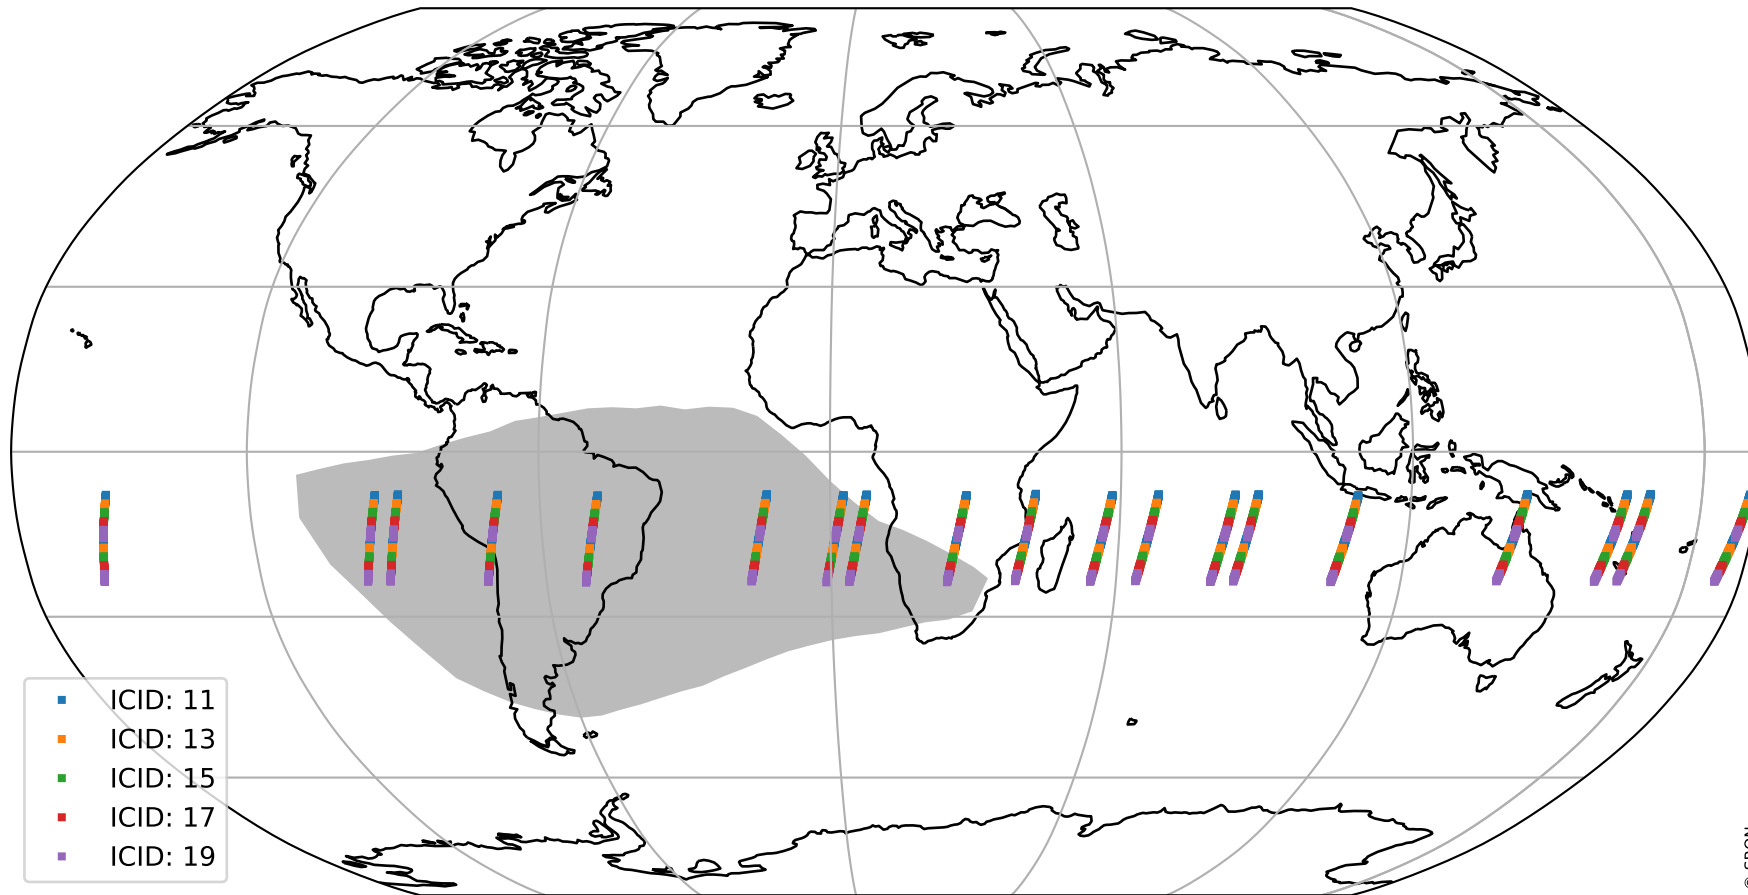

Tropomi SWIR offset (beta nominal)

orbits : 19 in [29557, 29602]
coverage : 2023-06-27 / 2023-06-30
median : 0.52602 V
spread : 0.035912 V
created : 2023-08-22T11:19:43

value detector map

Tropomi SWIR offset (beta nominal)

orbits : 19 in [29557, 29602]
coverage : 2023-06-27 / 2023-06-30
median : 32.411 μV
spread : 15.864 μV
created : 2023-08-22T11:19:44

Tropomi SWIR offset (beta nominal)

orbits : 19 in [29557, 29602]
coverage : 2023-06-27 / 2023-06-30
median : 0.018148 mV
spread : 0.40924 mV
created : 2023-08-22T11:19:44

value compared with SWIR offset CKD

Tropomi SWIR offset (beta nominal) ground-tracks of Sentinel-5P

orbits : 19 in [29557, 29602]
coverage : 2023-06-27 / 2023-06-30
created : 2023-08-22T11:19:44

Tropomi SWIR offset (beta nominal)

orbits : [1867, 29602]
coverage : 2018-02-20 / 2023-06-30
created : 2023-08-22T11:19:45

trend of detector median & temperatures