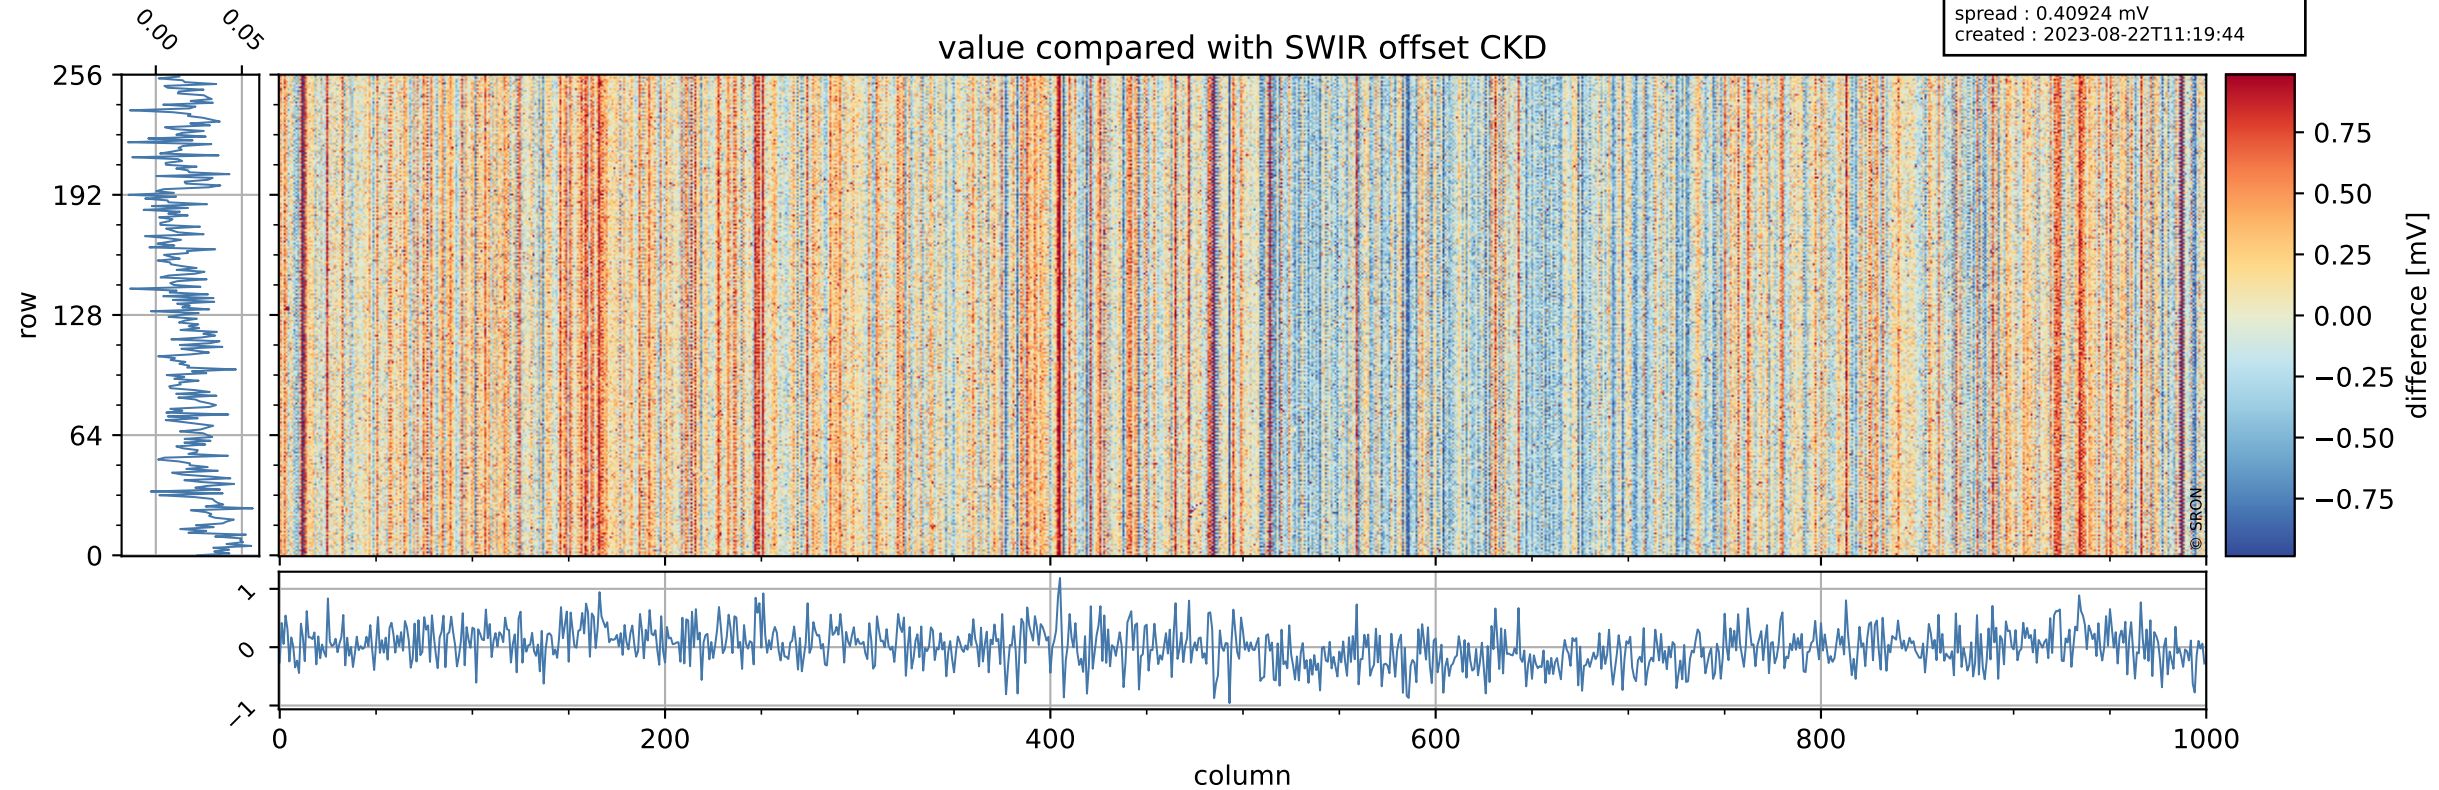

Tropomi SWIR offset (beta nominal)

orbits : 19 in [29557, 29602]
coverage : 2023-06-27 / 2023-06-30
median : 0.52602 V
spread : 0.035912 V
created : 2023-08-22T11:19:43

value detector map

Tropomi SWIR offset (beta nominal)

orbits : 19 in [29557, 29602]
coverage : 2023-06-27 / 2023-06-30
median : 32.411 μV
spread : 15.864 μV
created : 2023-08-22T11:19:44

Tropomi SWIR offset (beta nominal)

orbits : 19 in [29557, 29602]
coverage : 2023-06-27 / 2023-06-30
median : 0.018148 mV
spread : 0.40924 mV
created : 2023-08-22T11:19:44

value compared with SWIR offset CKD

Tropomi SWIR offset (beta nominal) ground-tracks of Sentinel-5P

orbits : 19 in [29557, 29602]
coverage : 2023-06-27 / 2023-06-30
created : 2023-08-22T11:19:44

Tropomi SWIR offset (beta nominal)

orbits : [1867, 29602]
coverage : 2018-02-20 / 2023-06-30
created : 2023-08-22T11:19:45

trend of detector median & temperatures