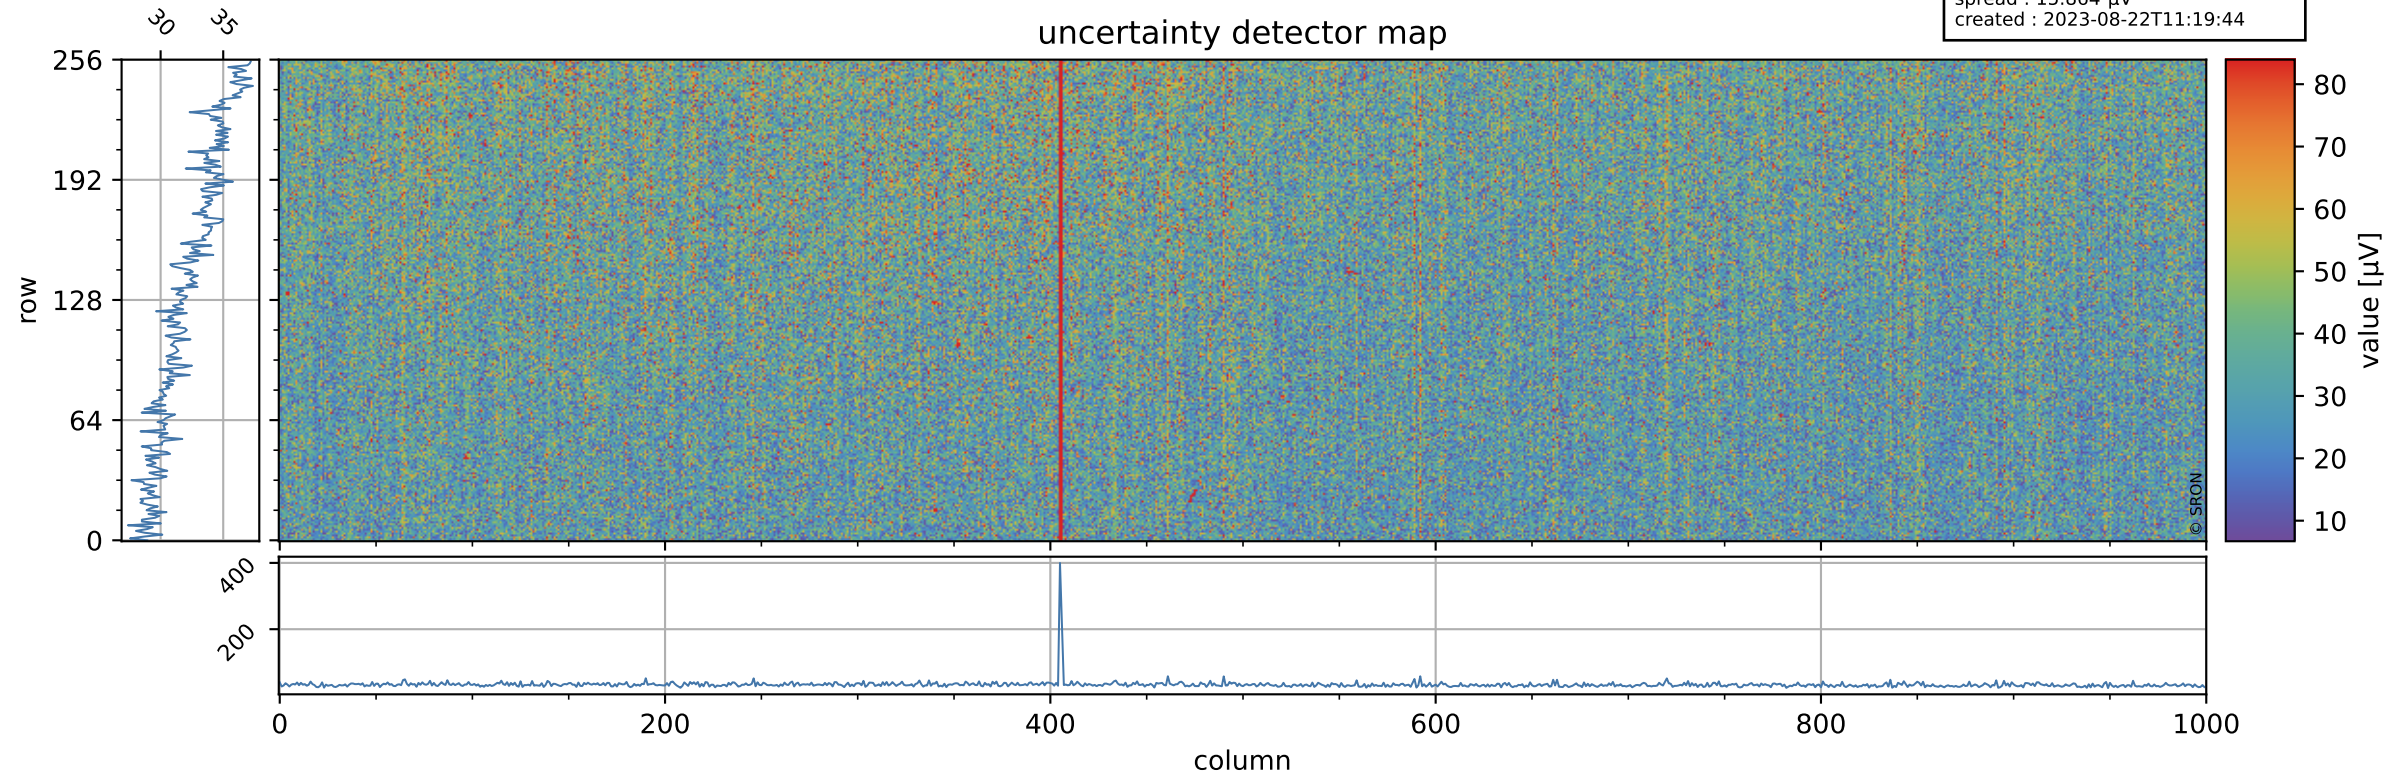

Tropomi SWIR offset (beta nominal)

orbits : 19 in [29557, 29602]
coverage : 2023-06-27 / 2023-06-30
median : 0.52602 V
spread : 0.035912 V
created : 2023-08-22T11:19:43

value detector map

Tropomi SWIR offset (beta nominal)

orbits : 19 in [29557, 29602]
coverage : 2023-06-27 / 2023-06-30
median : 32.411 μV
spread : 15.864 μV
created : 2023-08-22T11:19:44

Tropomi SWIR offset (beta nominal)

orbits : 19 in [29557, 29602]
coverage : 2023-06-27 / 2023-06-30
median : 0.018148 mV
spread : 0.40924 mV
created : 2023-08-22T11:19:44

value compared with SWIR offset CKD

Tropomi SWIR offset (beta nominal) ground-tracks of Sentinel-5P

orbits : 19 in [29557, 29602]
coverage : 2023-06-27 / 2023-06-30
created : 2023-08-22T11:19:44

Tropomi SWIR offset (beta nominal)

orbits : [1867, 29602]
coverage : 2018-02-20 / 2023-06-30
created : 2023-08-22T11:19:45

trend of detector median & temperatures