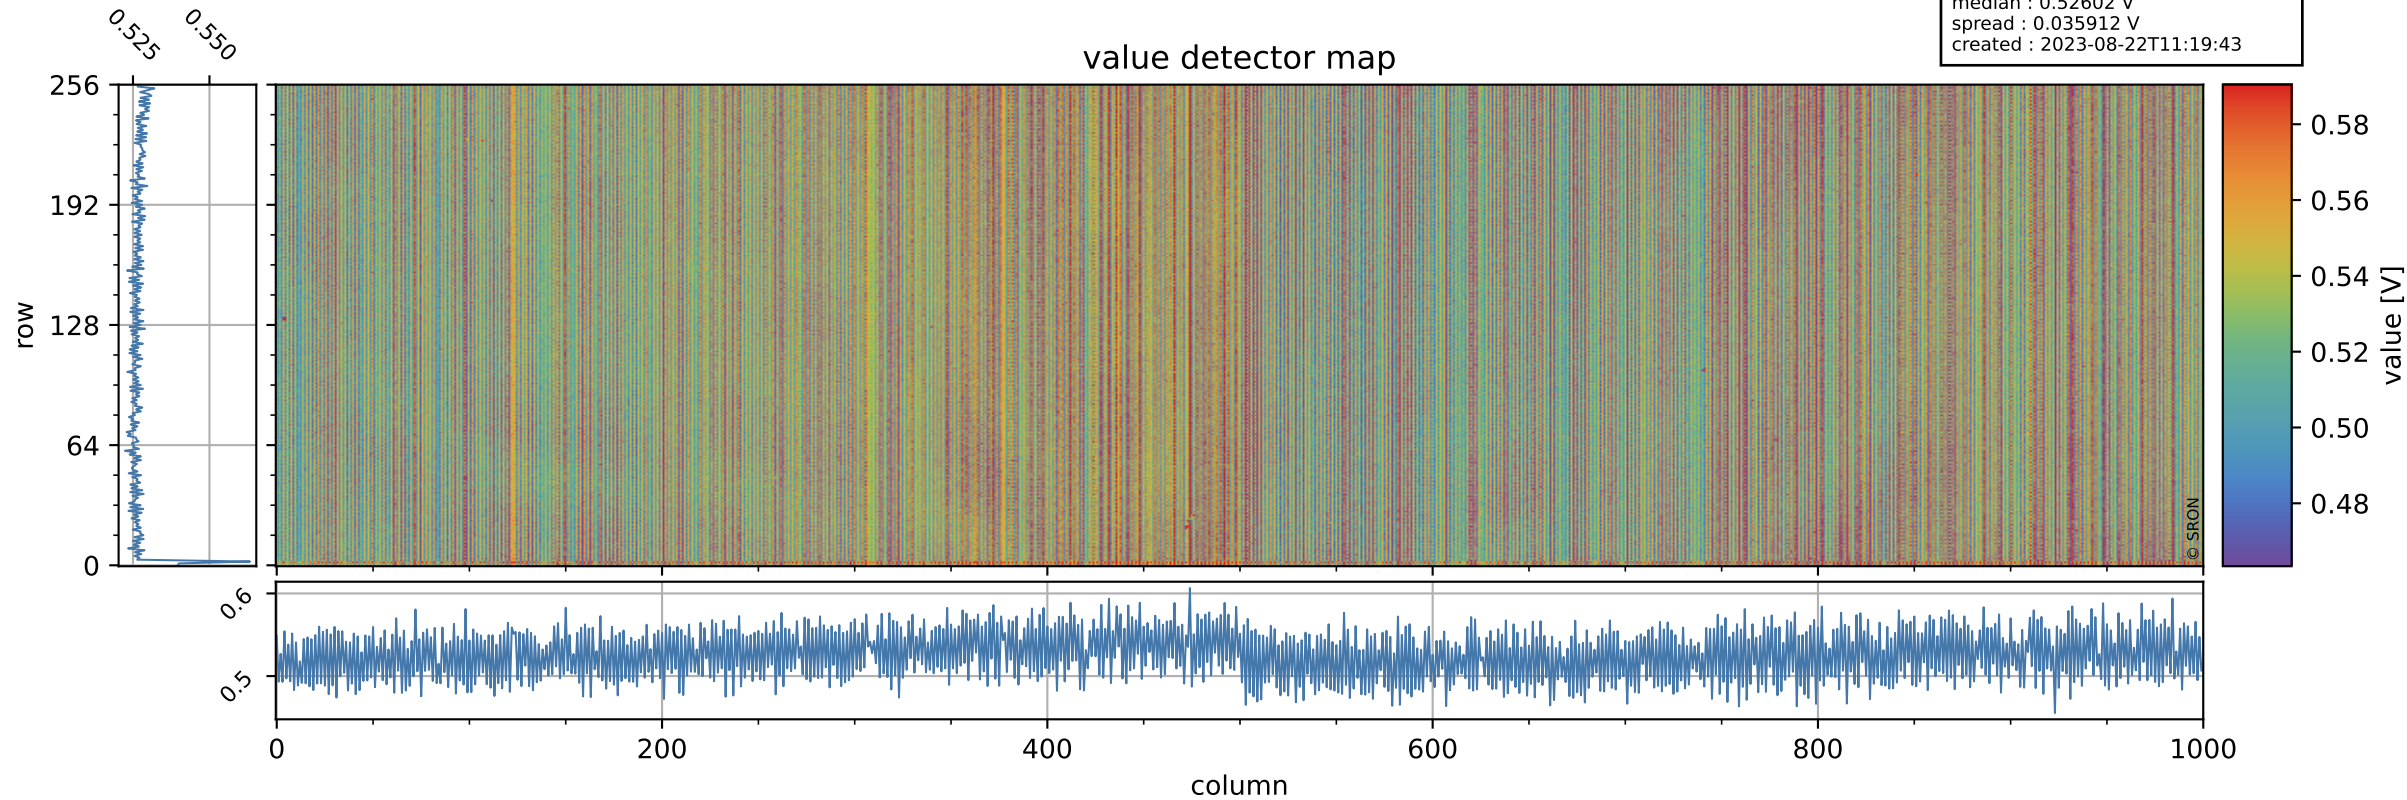

Tropomi SWIR offset (beta nominal)

orbits : 19 in [29557, 29602]
coverage : 2023-06-27 / 2023-06-30
median : 0.52602 V
spread : 0.035912 V
created : 2023-08-22T11:19:43

value detector map

Tropomi SWIR offset (beta nominal)

orbits : 19 in [29557, 29602]
coverage : 2023-06-27 / 2023-06-30
median : 32.411 μV
spread : 15.864 μV
created : 2023-08-22T11:19:44

Tropomi SWIR offset (beta nominal)

orbits : 19 in [29557, 29602]
coverage : 2023-06-27 / 2023-06-30
median : 0.018148 mV
spread : 0.40924 mV
created : 2023-08-22T11:19:44

value compared with SWIR offset CKD

Tropomi SWIR offset (beta nominal) ground-tracks of Sentinel-5P

orbits : 19 in [29557, 29602]
coverage : 2023-06-27 / 2023-06-30
created : 2023-08-22T11:19:44

Tropomi SWIR offset (beta nominal)

orbits : [1867, 29602]
coverage : 2018-02-20 / 2023-06-30
created : 2023-08-22T11:19:45

trend of detector median & temperatures