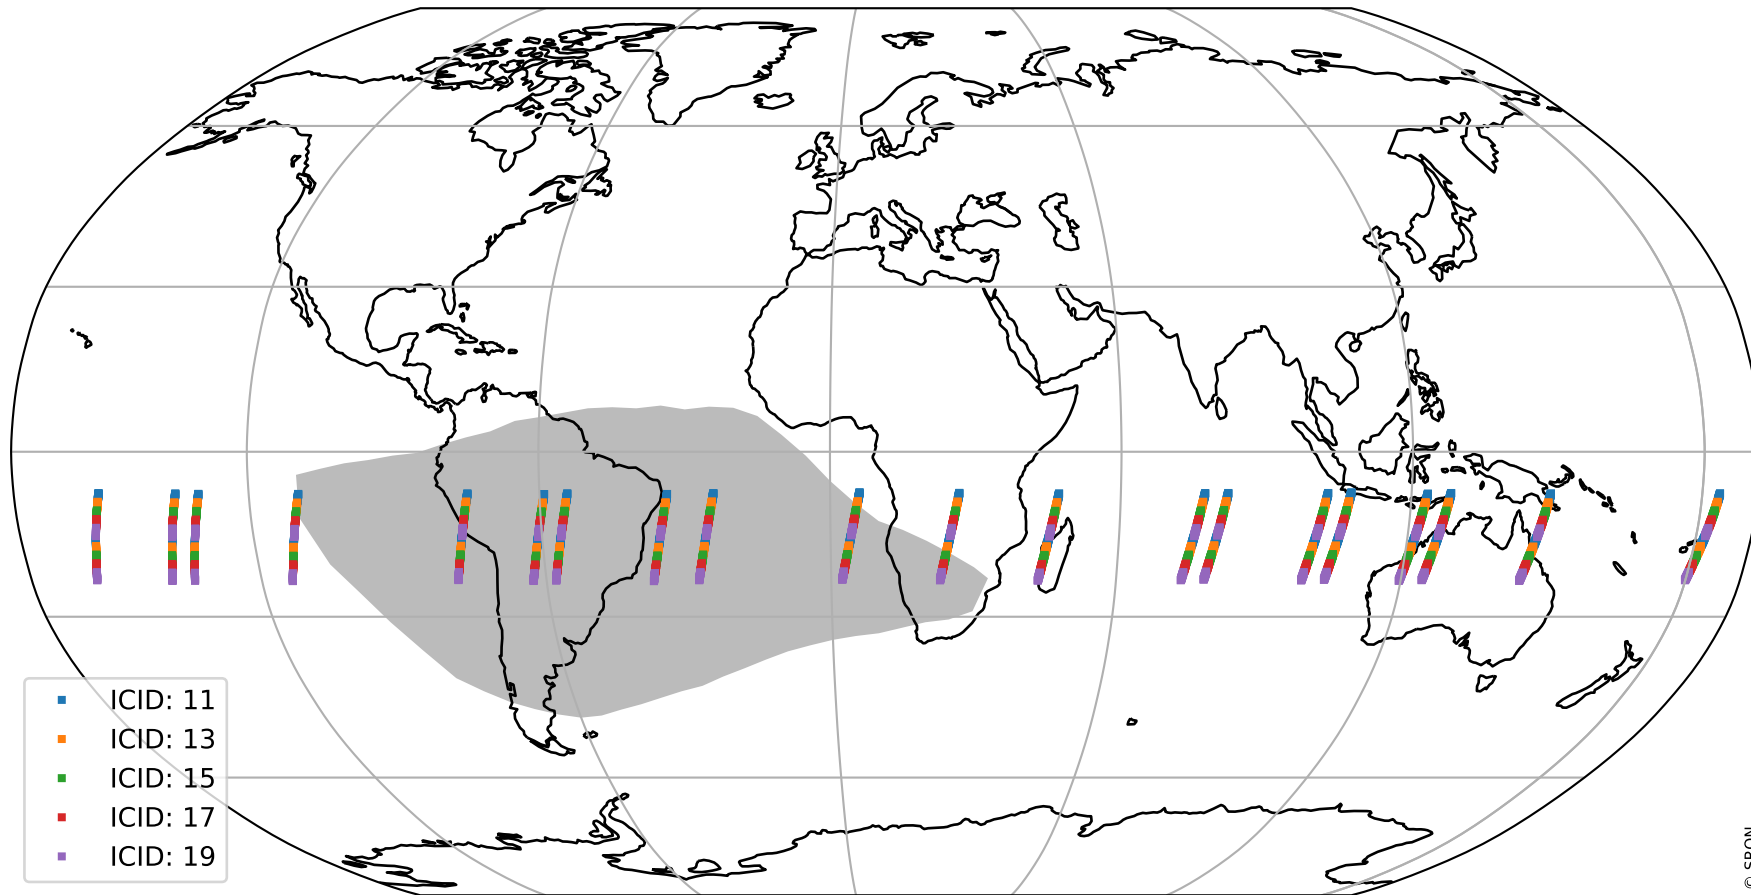

Tropomi SWIR offset (beta nominal)

orbits : 20 in [29602, 29647]
coverage : 2023-07-01 / 2023-07-04
median : 0.52603 V
spread : 0.035913 V
created : 2023-08-22T11:19:46

value detector map

Tropomi SWIR offset (beta nominal)

orbits : 20 in [29602, 29647]
coverage : 2023-07-01 / 2023-07-04
median : 30.943 μV
spread : 15.268 μV
created : 2023-08-22T11:19:46

Tropomi SWIR offset (beta nominal)

orbits : 20 in [29602, 29647]
coverage : 2023-07-01 / 2023-07-04
median : 0.022535 mV
spread : 0.41456 mV
created : 2023-08-22T11:19:46

value compared with SWIR offset CKD

Tropomi SWIR offset (beta nominal) ground-tracks of Sentinel-5P

orbits : 20 in [29602, 29647]
coverage : 2023-07-01 / 2023-07-04
created : 2023-08-22T11:19:47

Tropomi SWIR offset (beta nominal)

orbits : [1867, 29647]
coverage : 2018-02-20 / 2023-07-04
created : 2023-08-22T11:19:47

trend of detector median & temperatures