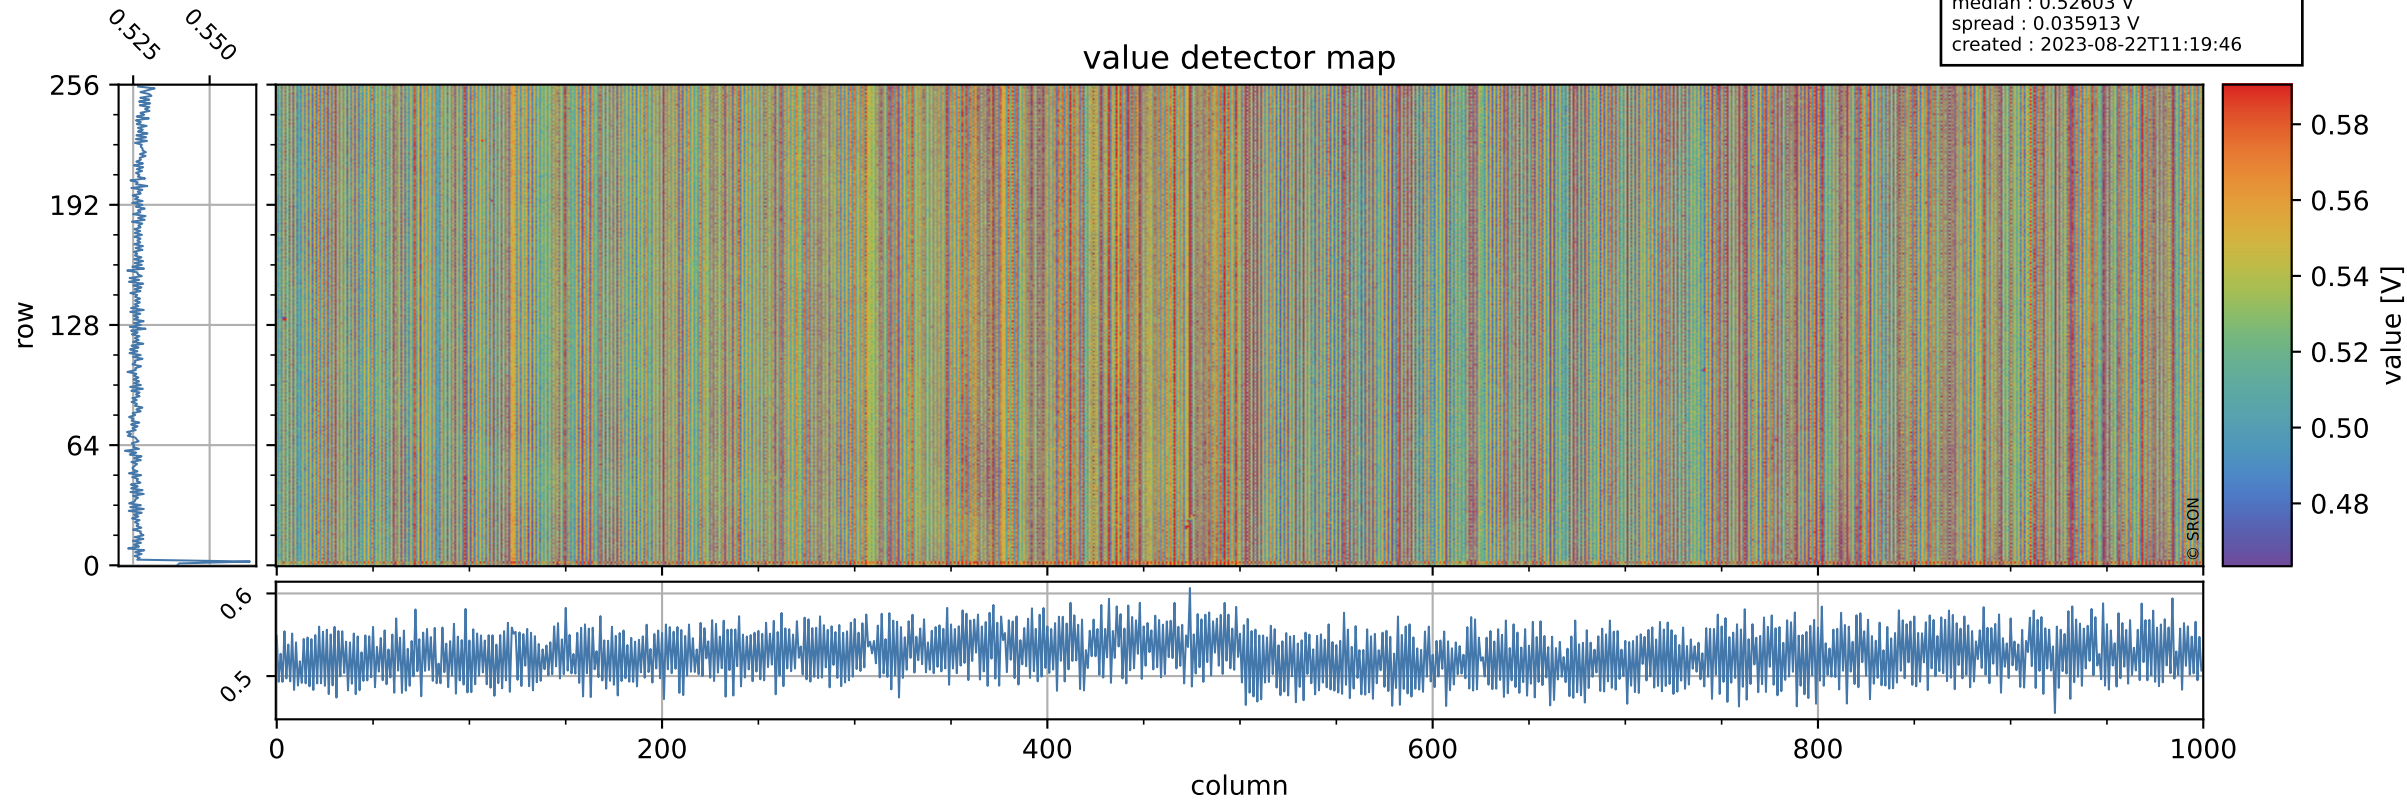

Tropomi SWIR offset (beta nominal)

orbits : 20 in [29602, 29647]
coverage : 2023-07-01 / 2023-07-04
median : 0.52603 V
spread : 0.035913 V
created : 2023-08-22T11:19:46

value detector map

Tropomi SWIR offset (beta nominal)

orbits : 20 in [29602, 29647]
coverage : 2023-07-01 / 2023-07-04
median : 30.943 μV
spread : 15.268 μV
created : 2023-08-22T11:19:46

Tropomi SWIR offset (beta nominal)

orbits : 20 in [29602, 29647]
coverage : 2023-07-01 / 2023-07-04
median : 0.022535 mV
spread : 0.41456 mV
created : 2023-08-22T11:19:46

value compared with SWIR offset CKD

Tropomi SWIR offset (beta nominal) ground-tracks of Sentinel-5P

orbits : 20 in [29602, 29647]
coverage : 2023-07-01 / 2023-07-04
created : 2023-08-22T11:19:47

Tropomi SWIR offset (beta nominal)

orbits : [1867, 29647]
coverage : 2018-02-20 / 2023-07-04
created : 2023-08-22T11:19:47

trend of detector median & temperatures