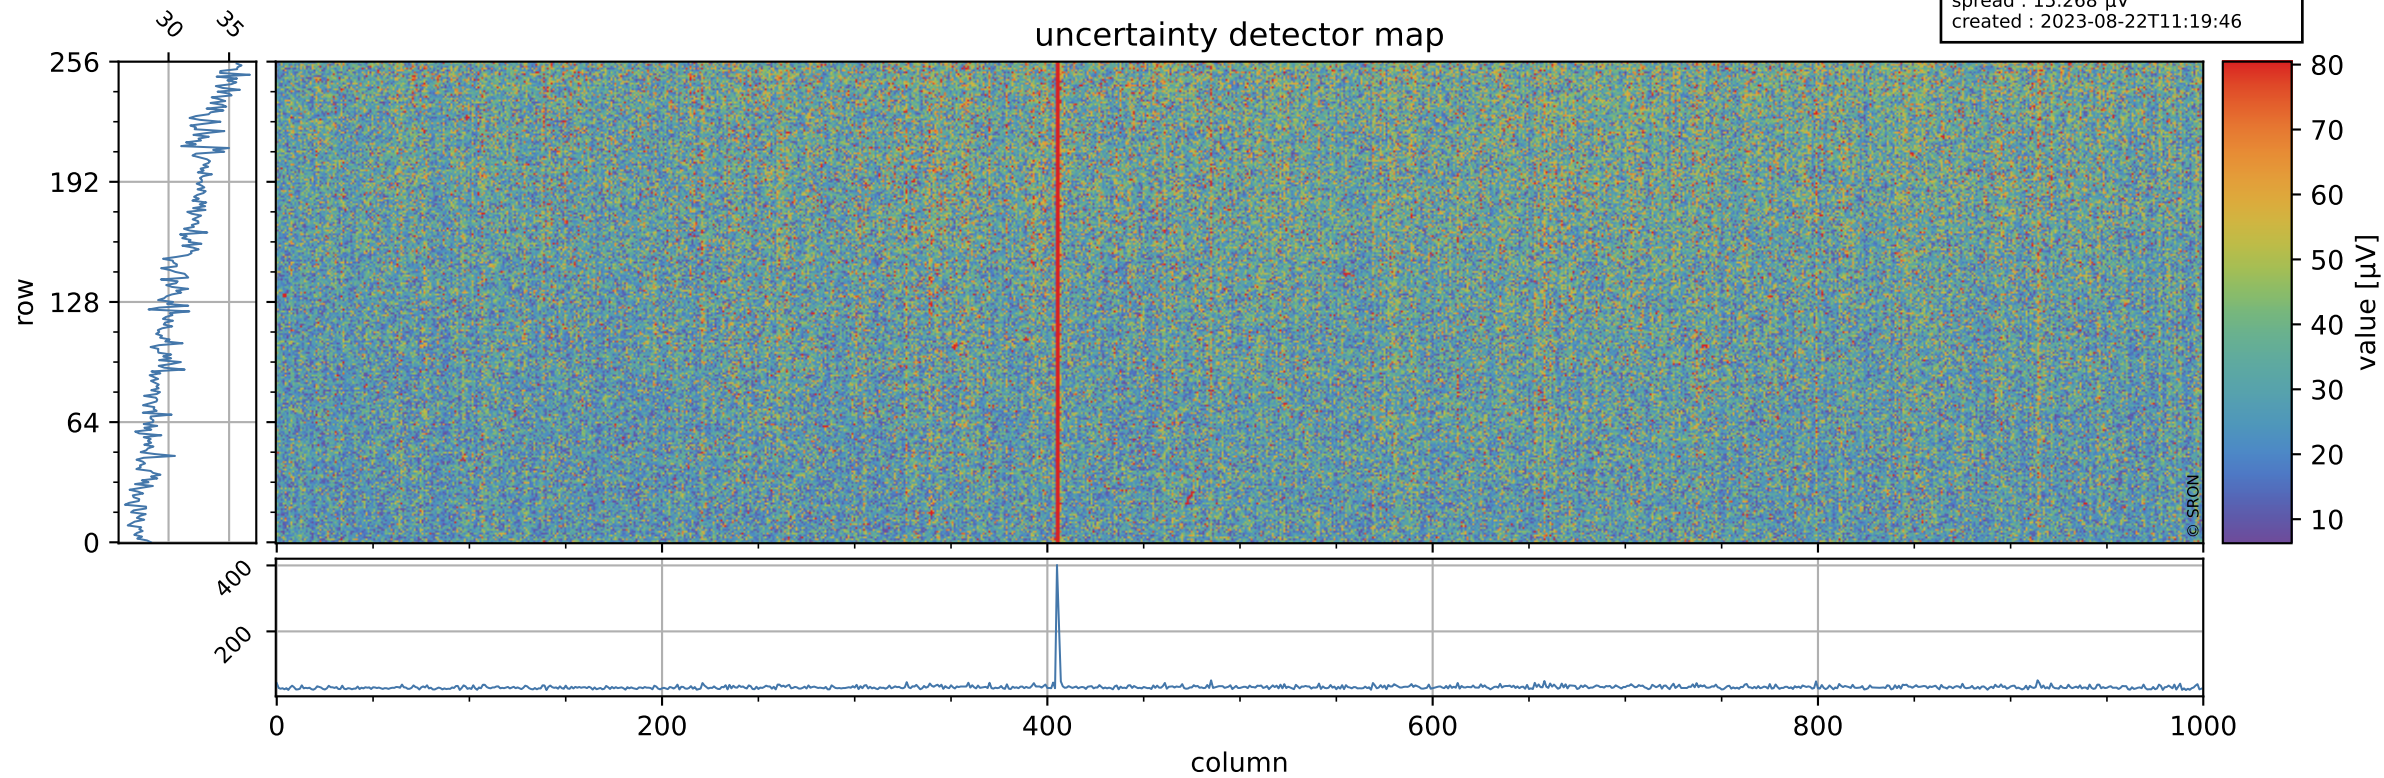

Tropomi SWIR offset (beta nominal)

orbits : 20 in [29602, 29647]
coverage : 2023-07-01 / 2023-07-04
median : 0.52603 V
spread : 0.035913 V
created : 2023-08-22T11:19:46

value detector map

Tropomi SWIR offset (beta nominal)

orbits : 20 in [29602, 29647]
coverage : 2023-07-01 / 2023-07-04
median : 30.943 μV
spread : 15.268 μV
created : 2023-08-22T11:19:46

Tropomi SWIR offset (beta nominal)

orbits : 20 in [29602, 29647]
coverage : 2023-07-01 / 2023-07-04
median : 0.022535 mV
spread : 0.41456 mV
created : 2023-08-22T11:19:46

value compared with SWIR offset CKD

Tropomi SWIR offset (beta nominal) ground-tracks of Sentinel-5P

orbits : 20 in [29602, 29647]
coverage : 2023-07-01 / 2023-07-04
created : 2023-08-22T11:19:47

Tropomi SWIR offset (beta nominal)

orbits : [1867, 29647]
coverage : 2018-02-20 / 2023-07-04
created : 2023-08-22T11:19:47

trend of detector median & temperatures