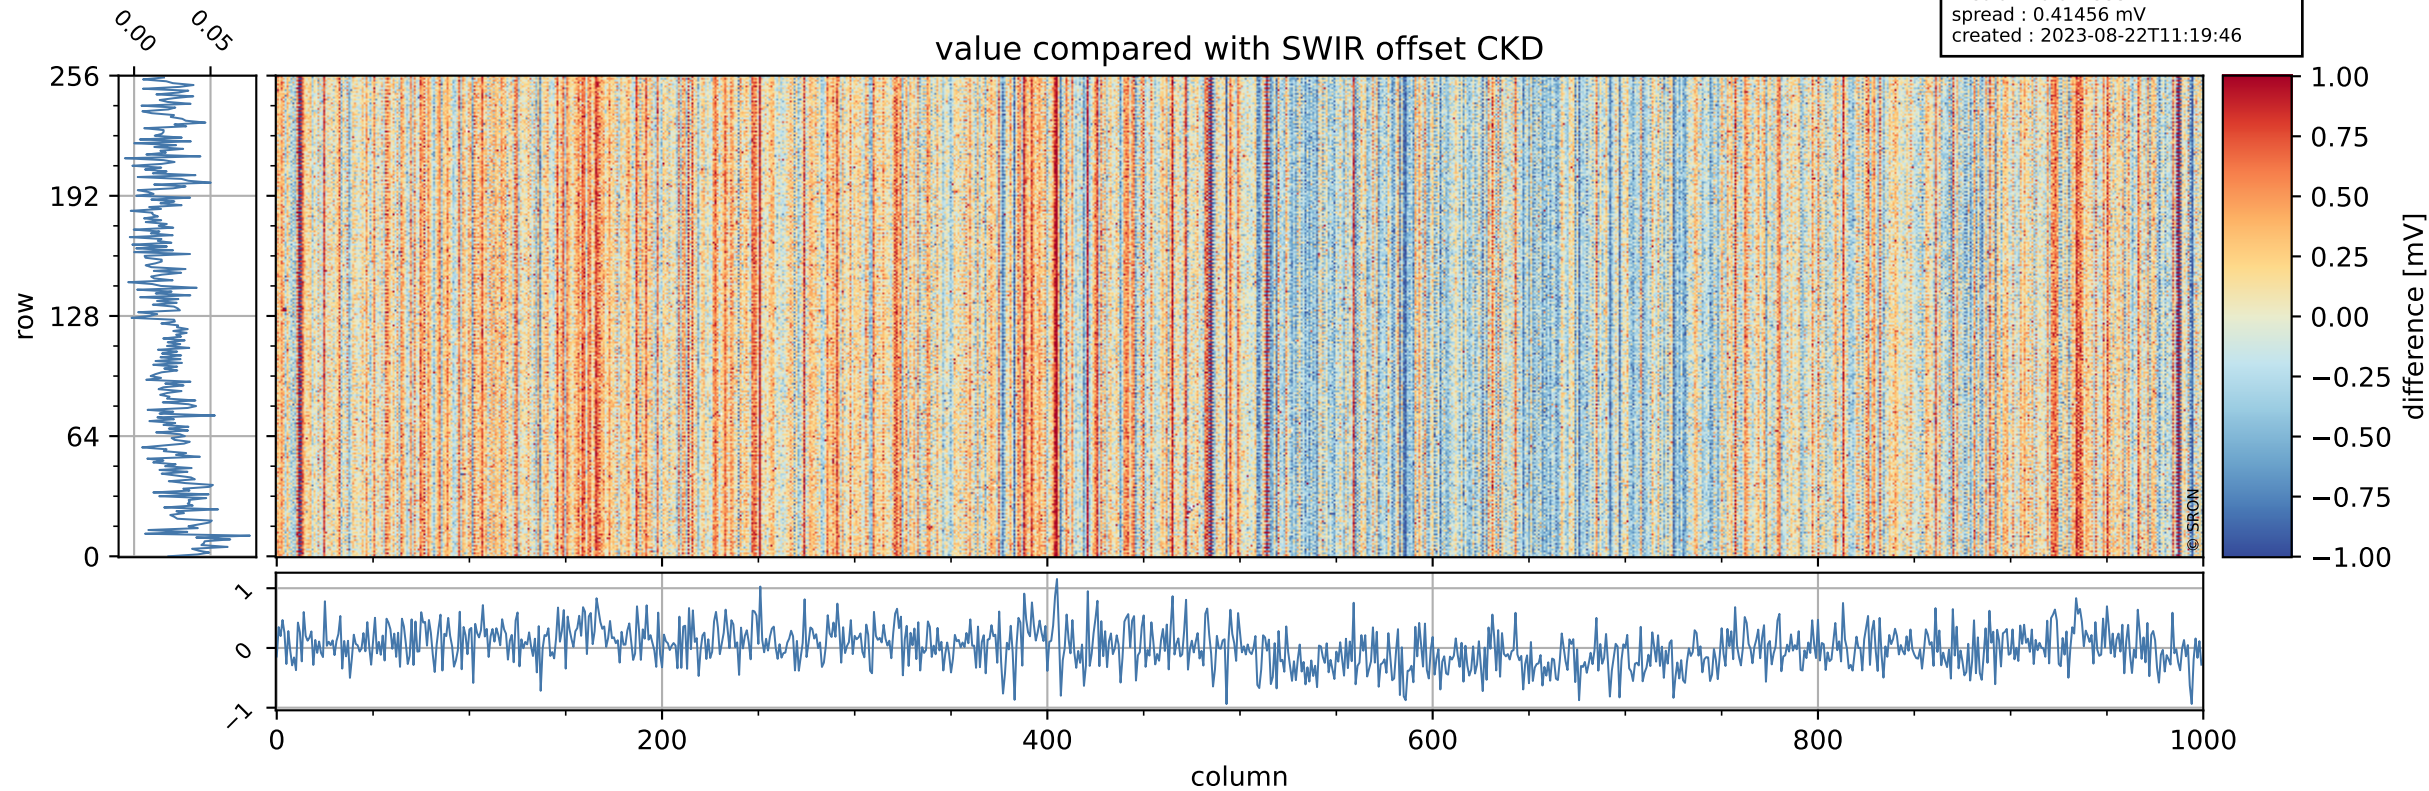

Tropomi SWIR offset (beta nominal)

orbits : 20 in [29602, 29647]
coverage : 2023-07-01 / 2023-07-04
median : 0.52603 V
spread : 0.035913 V
created : 2023-08-22T11:19:46

value detector map

Tropomi SWIR offset (beta nominal)

orbits : 20 in [29602, 29647]
coverage : 2023-07-01 / 2023-07-04
median : 30.943 μV
spread : 15.268 μV
created : 2023-08-22T11:19:46

Tropomi SWIR offset (beta nominal)

orbits : 20 in [29602, 29647]
coverage : 2023-07-01 / 2023-07-04
median : 0.022535 mV
spread : 0.41456 mV
created : 2023-08-22T11:19:46

value compared with SWIR offset CKD

Tropomi SWIR offset (beta nominal) ground-tracks of Sentinel-5P

orbits : 20 in [29602, 29647]
coverage : 2023-07-01 / 2023-07-04
created : 2023-08-22T11:19:47

Tropomi SWIR offset (beta nominal)

orbits : [1867, 29647]
coverage : 2018-02-20 / 2023-07-04
created : 2023-08-22T11:19:47

trend of detector median & temperatures