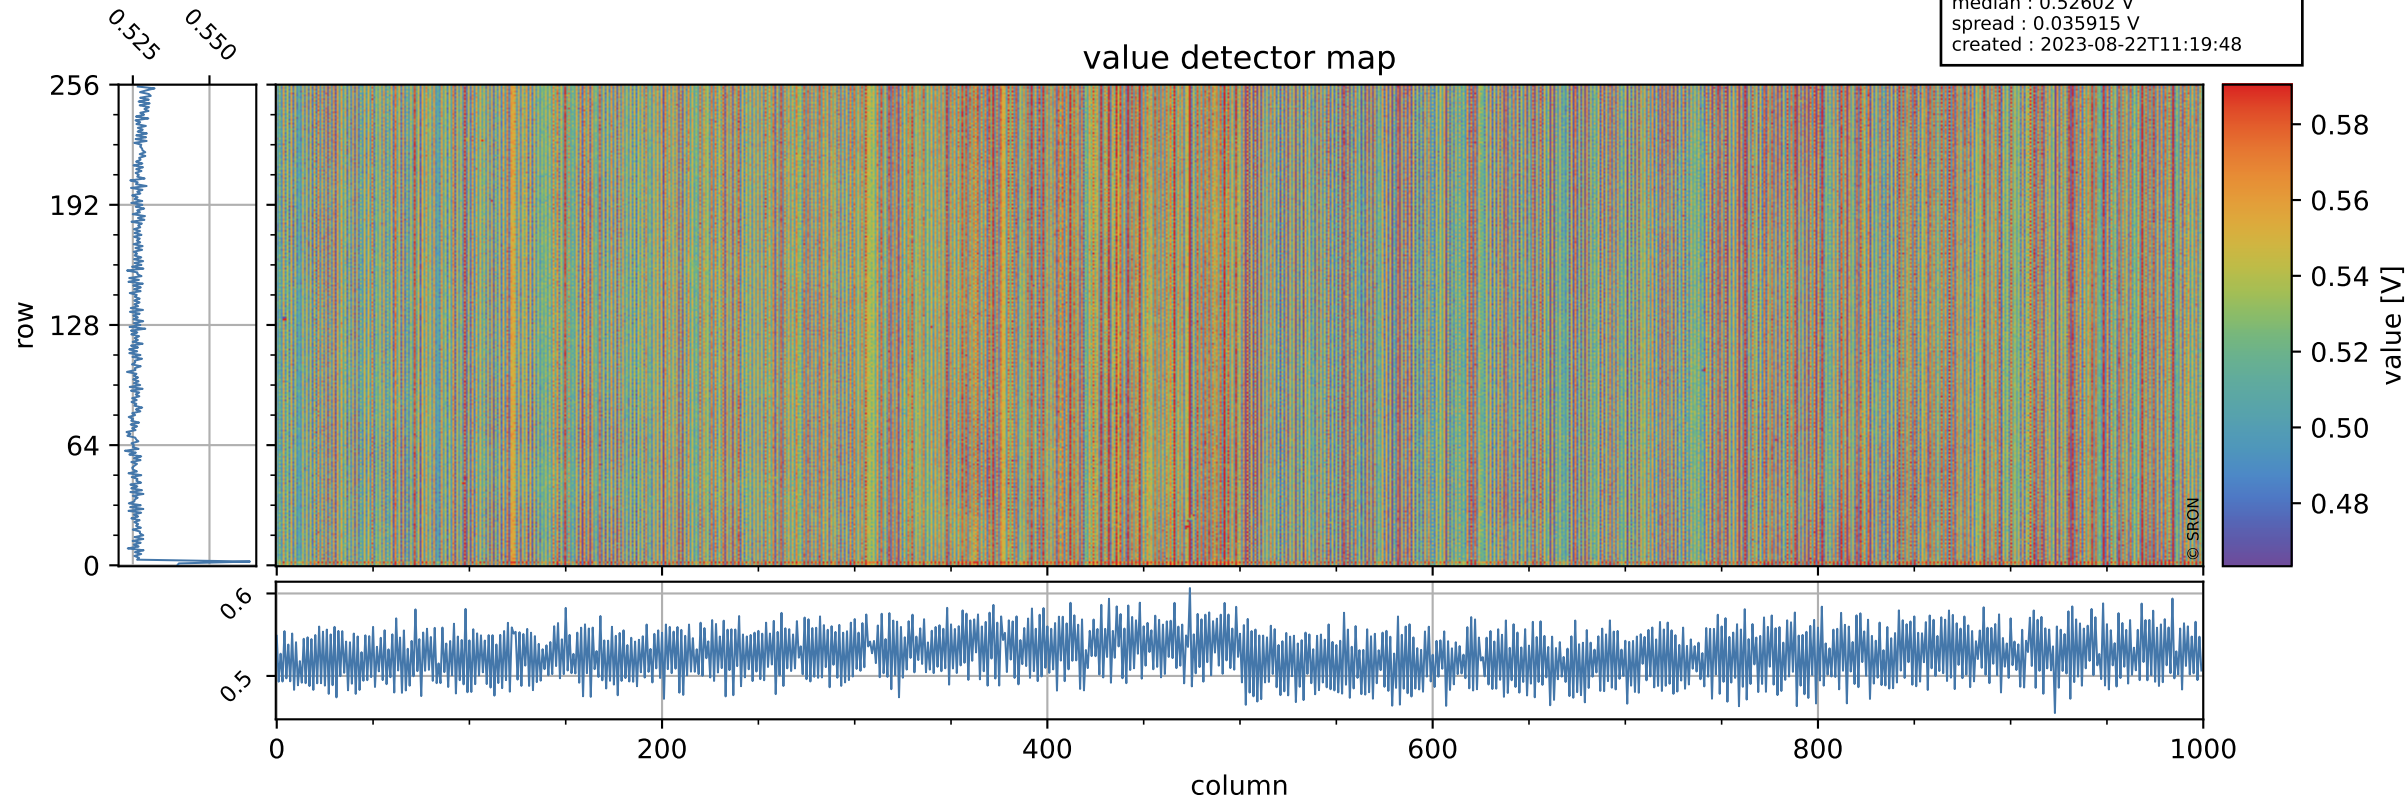

Tropomi SWIR offset (beta nominal)

orbits : 18 in [29647, 29692]
coverage : 2023-07-04 / 2023-07-07
median : 0.52602 V
spread : 0.035915 V
created : 2023-08-22T11:19:48

value detector map

Tropomi SWIR offset (beta nominal)

orbits : 18 in [29647, 29692]
coverage : 2023-07-04 / 2023-07-07
median : 32.227 μV
spread : 15.791 μV
created : 2023-08-22T11:19:48

Tropomi SWIR offset (beta nominal)

orbits : 18 in [29647, 29692]
coverage : 2023-07-04 / 2023-07-07
median : 0.010654 mV
spread : 0.42432 mV
created : 2023-08-22T11:19:48

value compared with SWIR offset CKD

Tropomi SWIR offset (beta nominal) ground-tracks of Sentinel-5P

orbits : 18 in [29647, 29692]
coverage : 2023-07-04 / 2023-07-07
created : 2023-08-22T11:19:49

Tropomi SWIR offset (beta nominal)

orbits : [1867, 29692]
coverage : 2018-02-20 / 2023-07-07
created : 2023-08-22T11:19:49

trend of detector median & temperatures