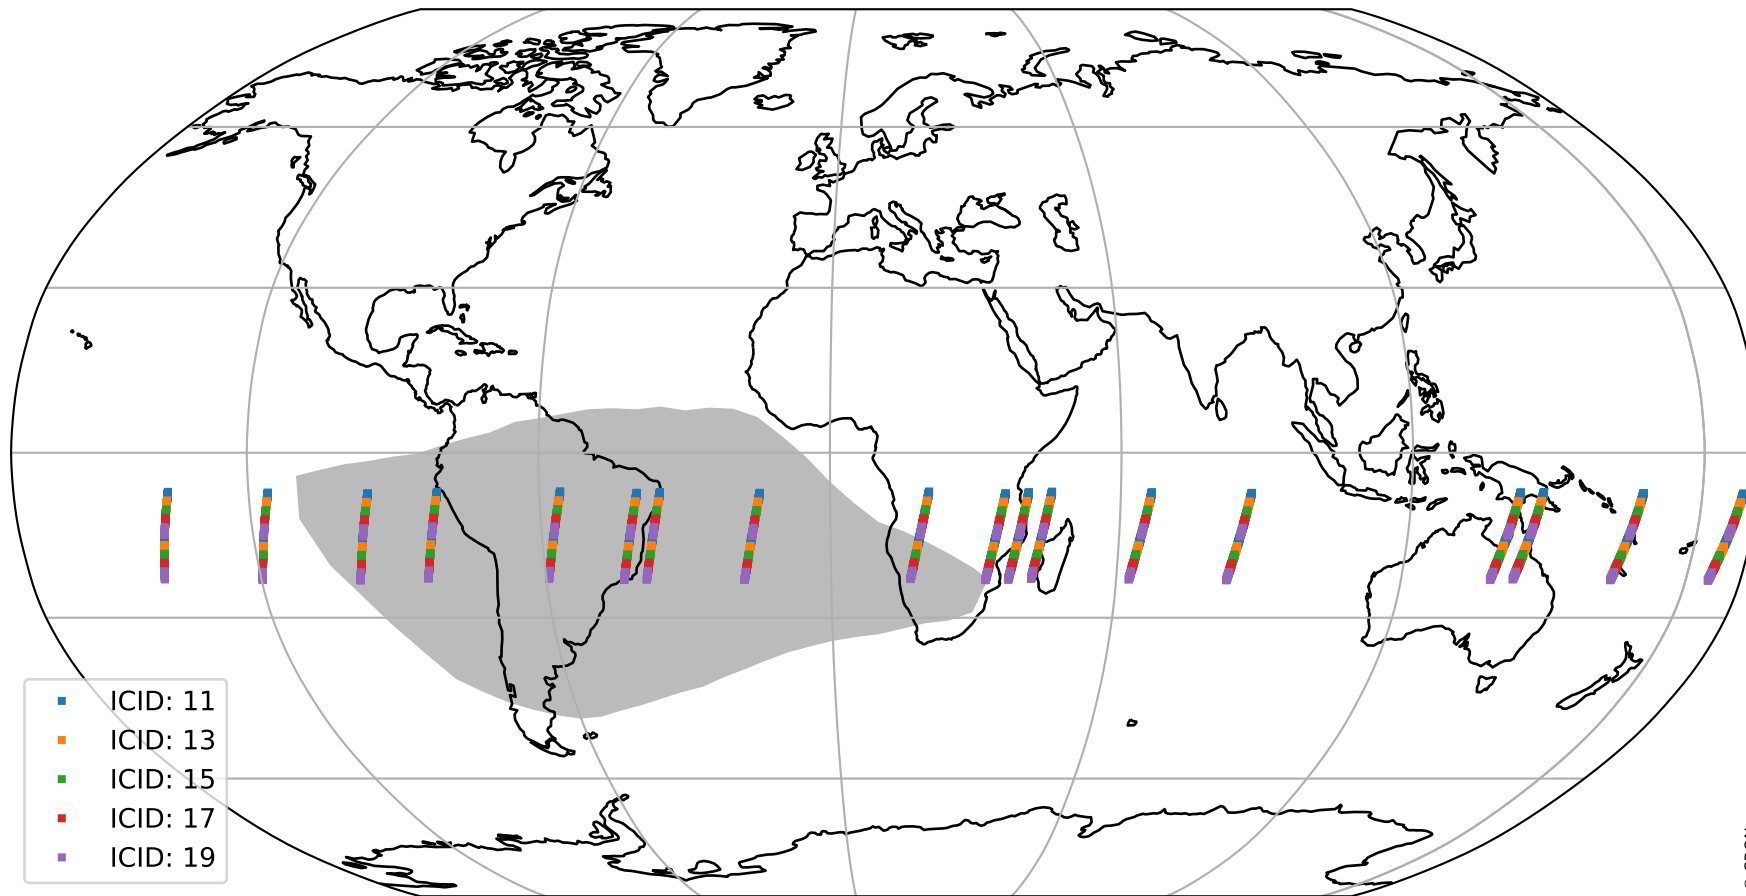

Tropomi SWIR offset (beta nominal)

orbits : 18 in [29647, 29692]
coverage : 2023-07-04 / 2023-07-07
median : 0.52602 V
spread : 0.035915 V
created : 2023-08-22T11:19:48

value detector map

Tropomi SWIR offset (beta nominal)

orbits : 18 in [29647, 29692]
coverage : 2023-07-04 / 2023-07-07
median : 32.227 μV
spread : 15.791 μV
created : 2023-08-22T11:19:48

Tropomi SWIR offset (beta nominal)

orbits : 18 in [29647, 29692]
coverage : 2023-07-04 / 2023-07-07
median : 0.010654 mV
spread : 0.42432 mV
created : 2023-08-22T11:19:48

value compared with SWIR offset CKD

Tropomi SWIR offset (beta nominal) ground-tracks of Sentinel-5P

orbits : 18 in [29647, 29692]
coverage : 2023-07-04 / 2023-07-07
created : 2023-08-22T11:19:49

Tropomi SWIR offset (beta nominal)

orbits : [1867, 29692]
coverage : 2018-02-20 / 2023-07-07
created : 2023-08-22T11:19:49

trend of detector median & temperatures