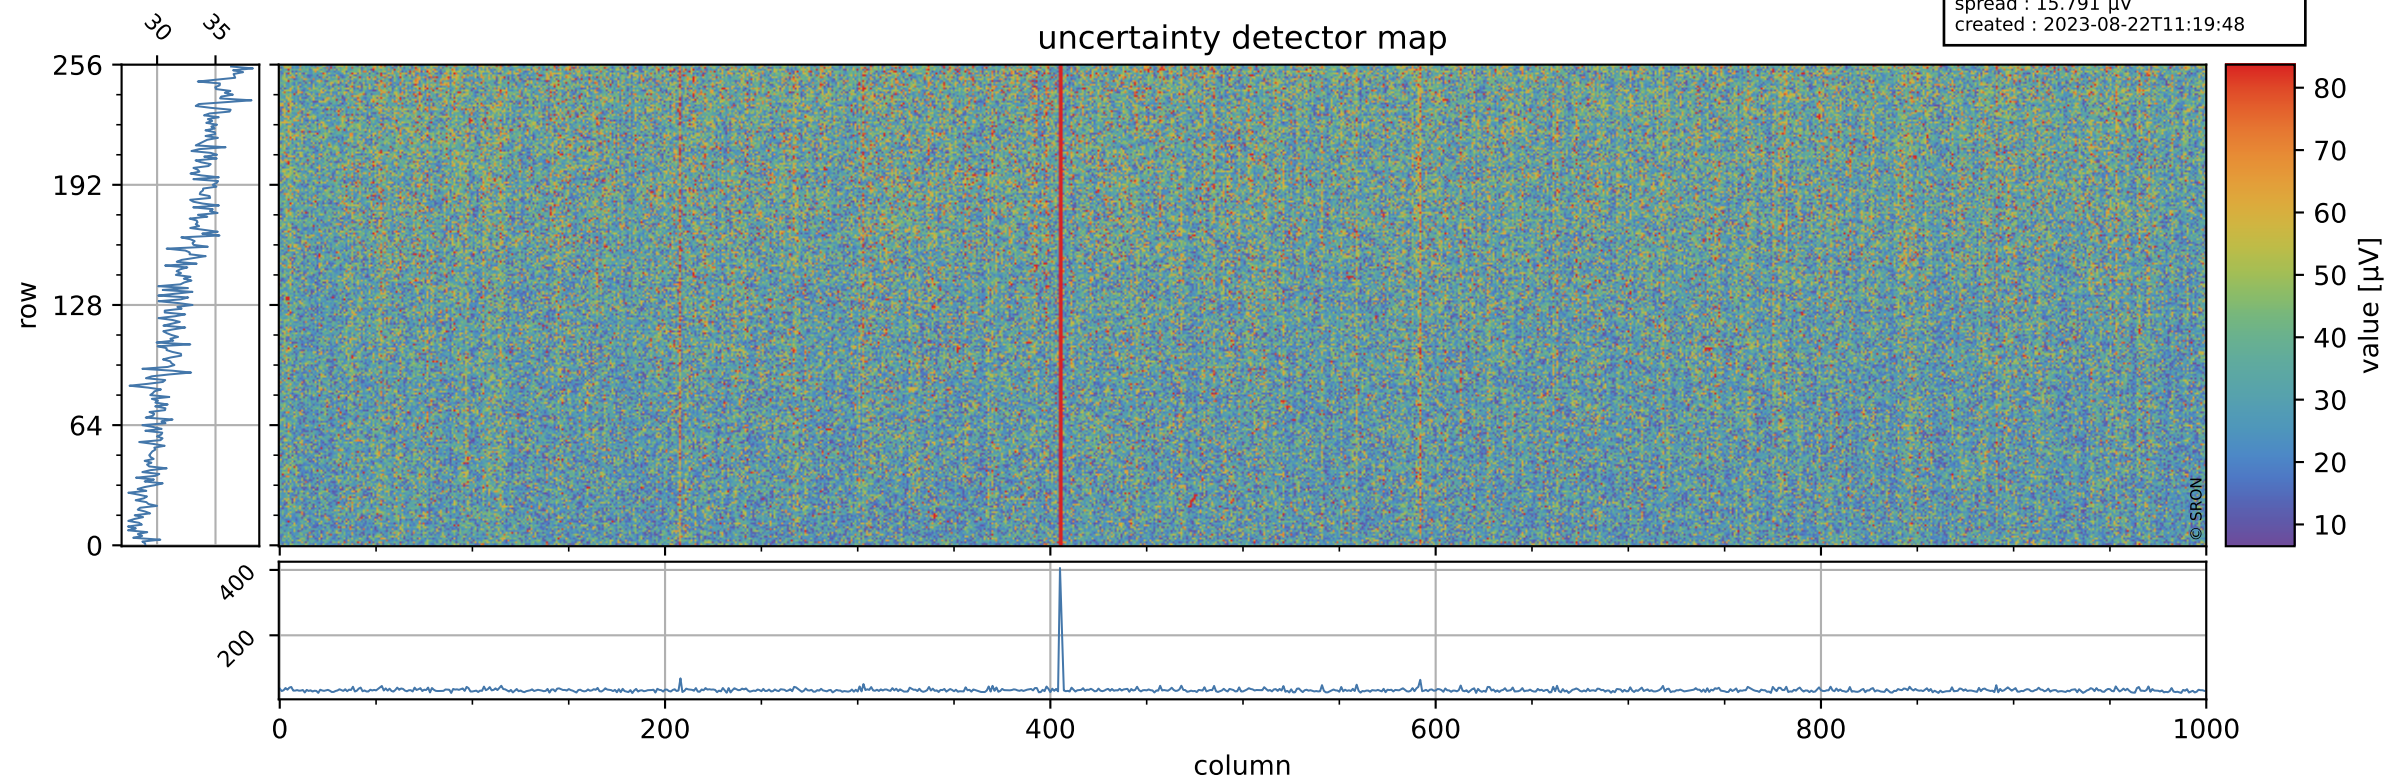

Tropomi SWIR offset (beta nominal)

orbits : 18 in [29647, 29692]
coverage : 2023-07-04 / 2023-07-07
median : 0.52602 V
spread : 0.035915 V
created : 2023-08-22T11:19:48

value detector map

Tropomi SWIR offset (beta nominal)

orbits : 18 in [29647, 29692]
coverage : 2023-07-04 / 2023-07-07
median : 32.227 μV
spread : 15.791 μV
created : 2023-08-22T11:19:48

Tropomi SWIR offset (beta nominal)

orbits : 18 in [29647, 29692]
coverage : 2023-07-04 / 2023-07-07
median : 0.010654 mV
spread : 0.42432 mV
created : 2023-08-22T11:19:48

value compared with SWIR offset CKD

Tropomi SWIR offset (beta nominal) ground-tracks of Sentinel-5P

orbits : 18 in [29647, 29692]
coverage : 2023-07-04 / 2023-07-07
created : 2023-08-22T11:19:49

Tropomi SWIR offset (beta nominal)

orbits : [1867, 29692]
coverage : 2018-02-20 / 2023-07-07
created : 2023-08-22T11:19:49

trend of detector median & temperatures