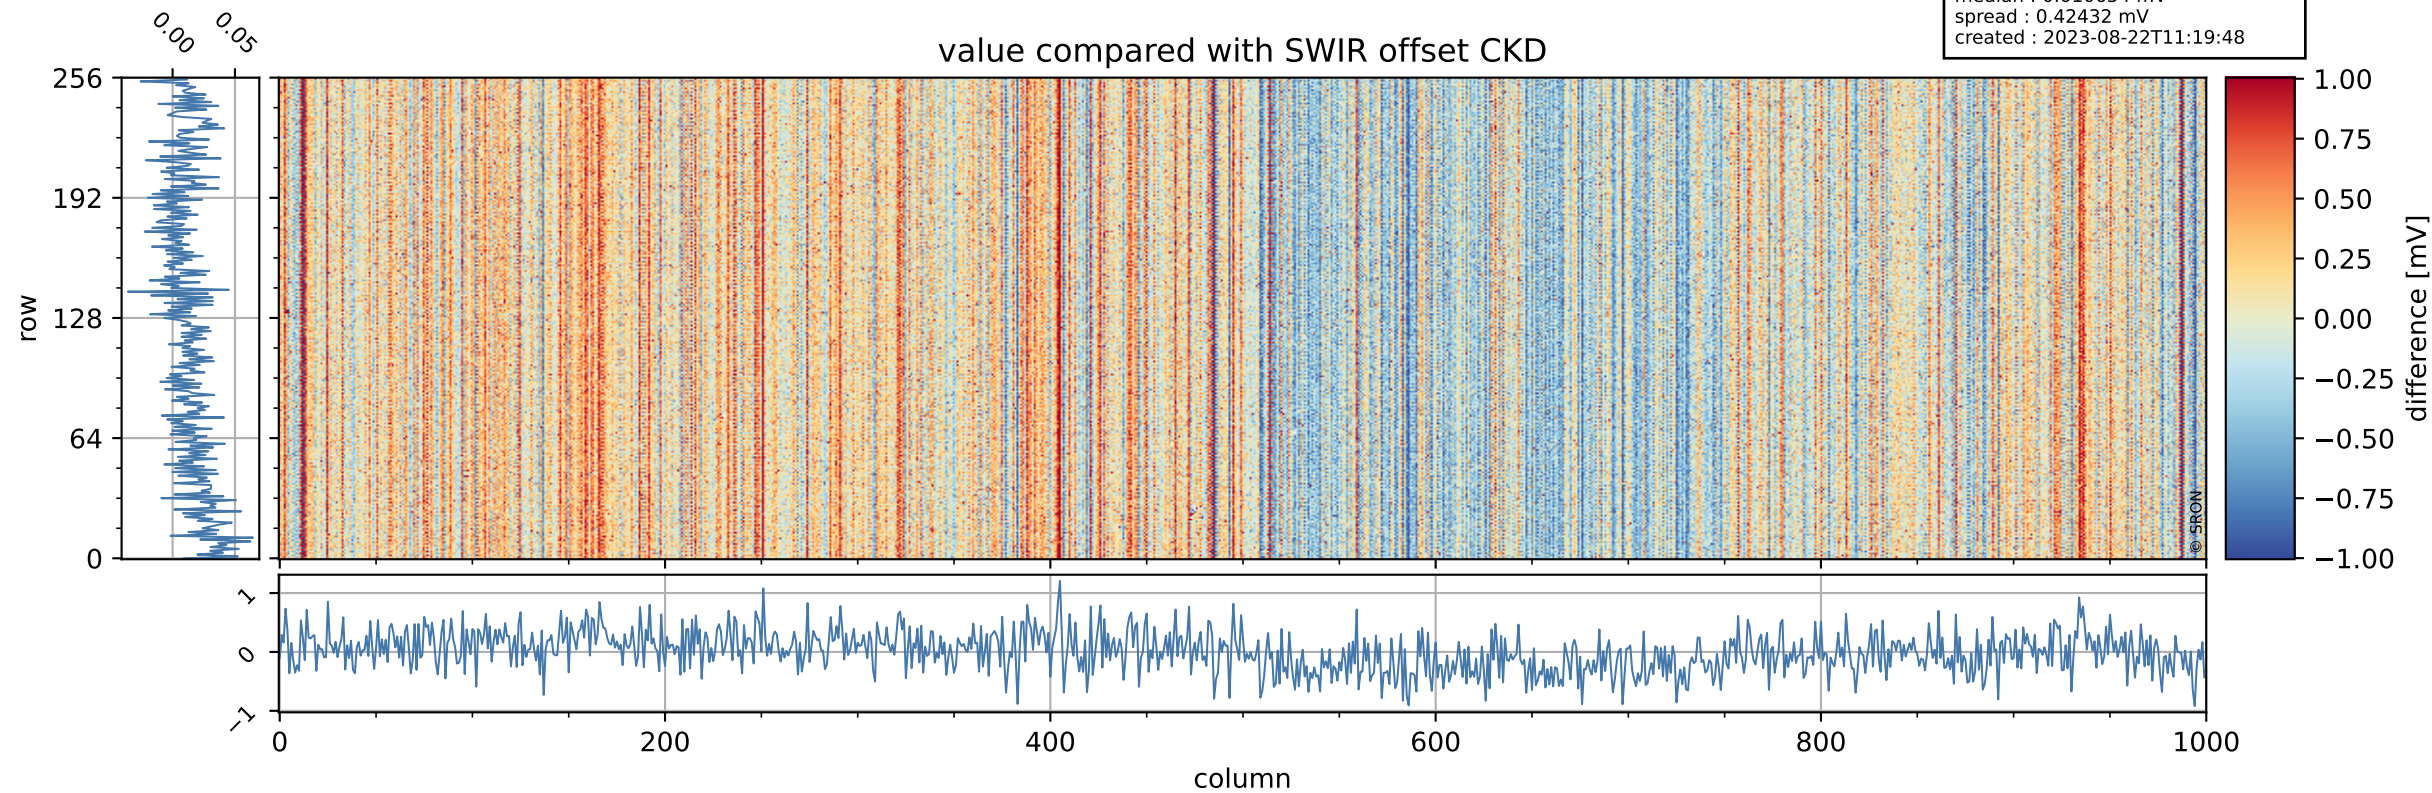

Tropomi SWIR offset (beta nominal)

orbits : 18 in [29647, 29692]
coverage : 2023-07-04 / 2023-07-07
median : 0.52602 V
spread : 0.035915 V
created : 2023-08-22T11:19:48

value detector map

Tropomi SWIR offset (beta nominal)

orbits : 18 in [29647, 29692]
coverage : 2023-07-04 / 2023-07-07
median : 32.227 μV
spread : 15.791 μV
created : 2023-08-22T11:19:48

Tropomi SWIR offset (beta nominal)

orbits : 18 in [29647, 29692]
coverage : 2023-07-04 / 2023-07-07
median : 0.010654 mV
spread : 0.42432 mV
created : 2023-08-22T11:19:48

value compared with SWIR offset CKD

Tropomi SWIR offset (beta nominal) ground-tracks of Sentinel-5P

orbits : 18 in [29647, 29692]
coverage : 2023-07-04 / 2023-07-07
created : 2023-08-22T11:19:49

Tropomi SWIR offset (beta nominal)

orbits : [1867, 29692]
coverage : 2018-02-20 / 2023-07-07
created : 2023-08-22T11:19:49

trend of detector median & temperatures