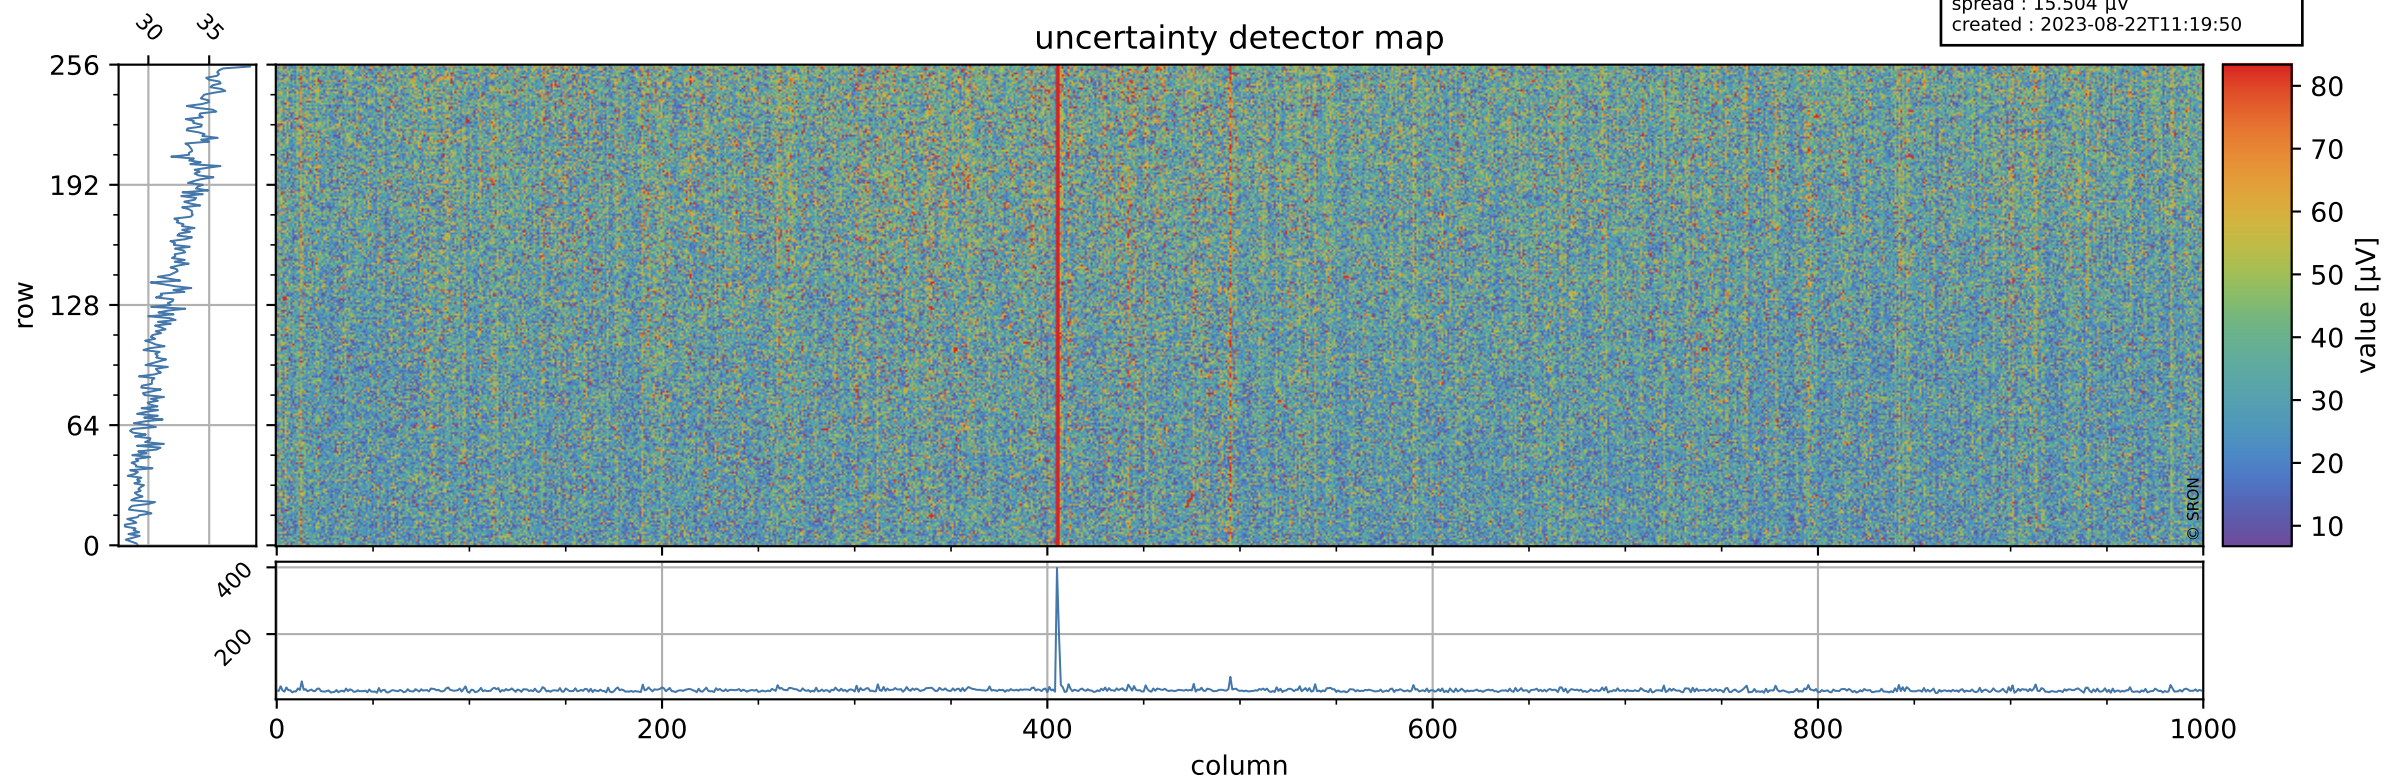

Tropomi SWIR offset (beta nominal)

orbits : 20 in [29692, 29737]
coverage : 2023-07-07 / 2023-07-10
median : 0.52601 V
spread : 0.03591 V
created : 2023-08-22T11:19:50

value detector map

Tropomi SWIR offset (beta nominal)

orbits : 20 in [29692, 29737]
coverage : 2023-07-07 / 2023-07-10
median : 32.046 μV
spread : 15.504 μV
created : 2023-08-22T11:19:50

Tropomi SWIR offset (beta nominal)

orbits : 20 in [29692, 29737]
coverage : 2023-07-07 / 2023-07-10
median : 0.0058339 mV
spread : 0.41497 mV
created : 2023-08-22T11:19:51

value compared with SWIR offset CKD

Tropomi SWIR offset (beta nominal) ground-tracks of Sentinel-5P

orbits : 20 in [29692, 29737]
coverage : 2023-07-07 / 2023-07-10
created : 2023-08-22T11:19:51

Tropomi SWIR offset (beta nominal)

orbits : [1867, 29737]
coverage : 2018-02-20 / 2023-07-10
created : 2023-08-22T11:19:51

trend of detector median & temperatures