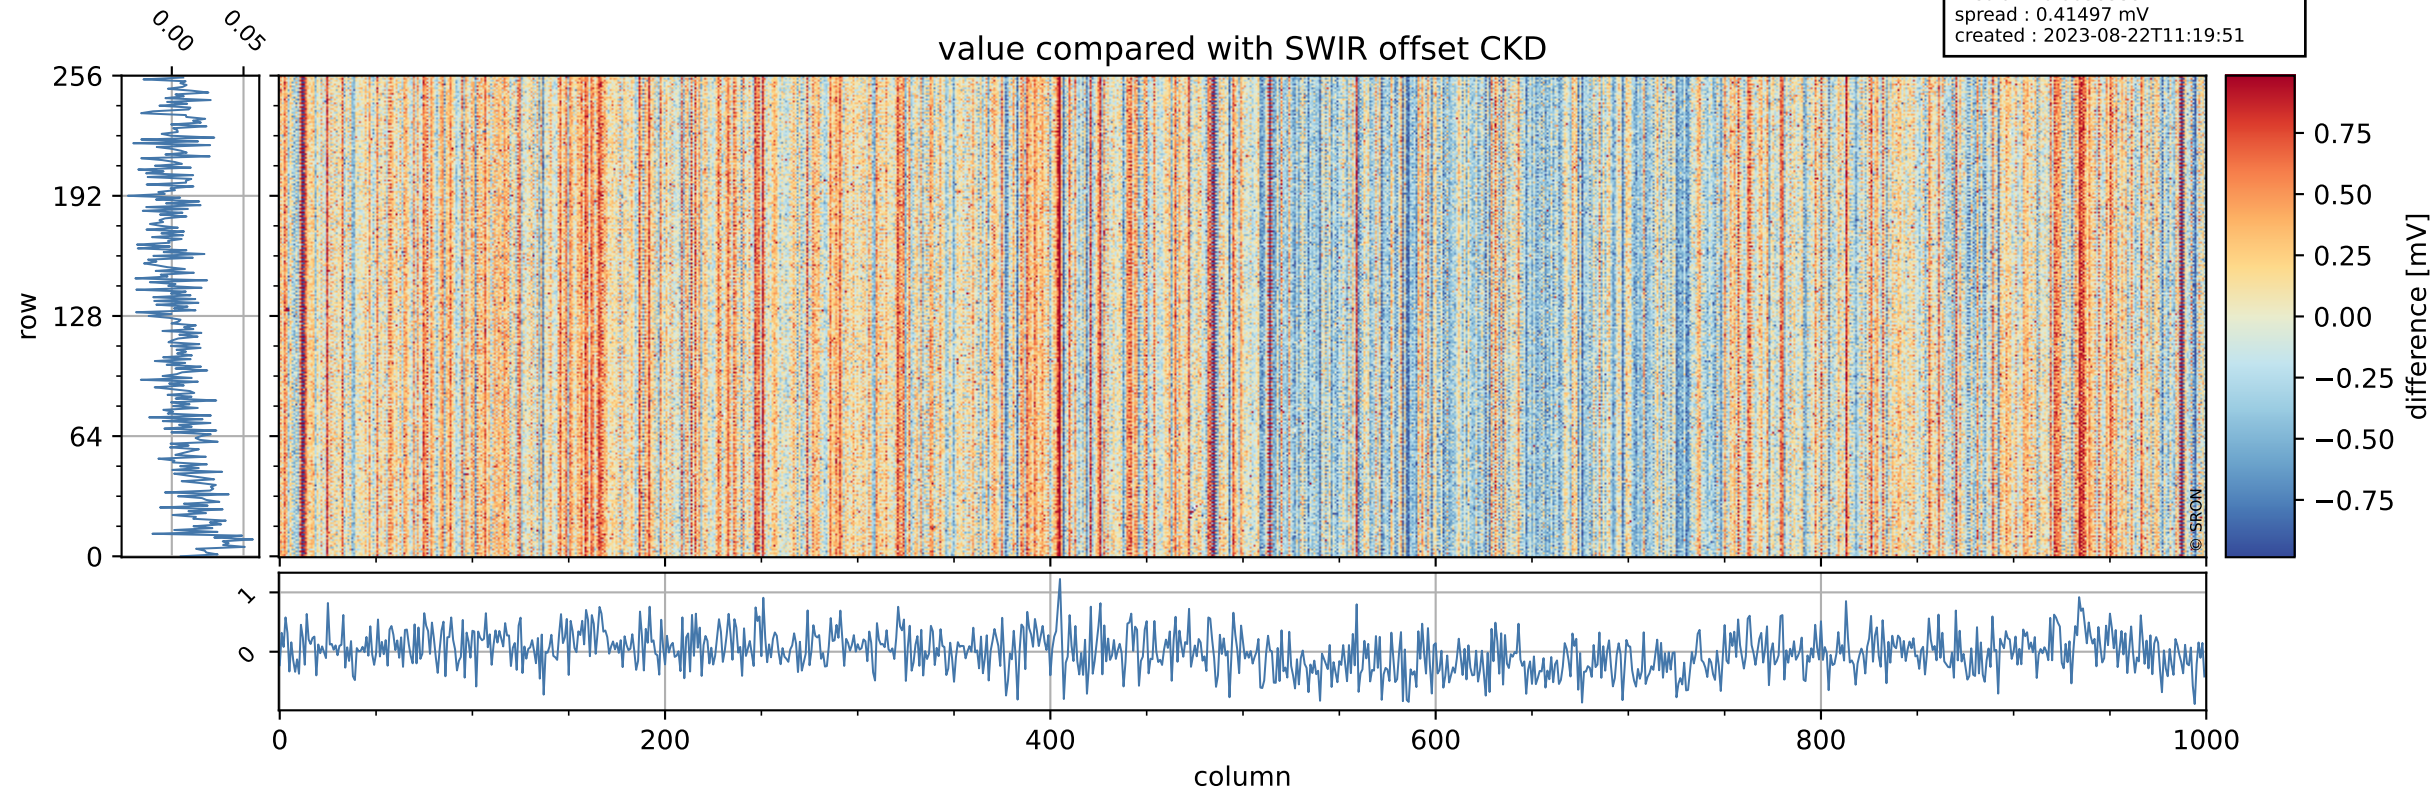

Tropomi SWIR offset (beta nominal)

orbits : 20 in [29692, 29737]
coverage : 2023-07-07 / 2023-07-10
median : 0.52601 V
spread : 0.03591 V
created : 2023-08-22T11:19:50

value detector map

Tropomi SWIR offset (beta nominal)

orbits : 20 in [29692, 29737]
coverage : 2023-07-07 / 2023-07-10
median : 32.046 μV
spread : 15.504 μV
created : 2023-08-22T11:19:50

Tropomi SWIR offset (beta nominal)

orbits : 20 in [29692, 29737]
coverage : 2023-07-07 / 2023-07-10
median : 0.0058339 mV
spread : 0.41497 mV
created : 2023-08-22T11:19:51

value compared with SWIR offset CKD

Tropomi SWIR offset (beta nominal) ground-tracks of Sentinel-5P

orbits : 20 in [29692, 29737]
coverage : 2023-07-07 / 2023-07-10
created : 2023-08-22T11:19:51

Tropomi SWIR offset (beta nominal)

orbits : [1867, 29737]
coverage : 2018-02-20 / 2023-07-10
created : 2023-08-22T11:19:51

trend of detector median & temperatures