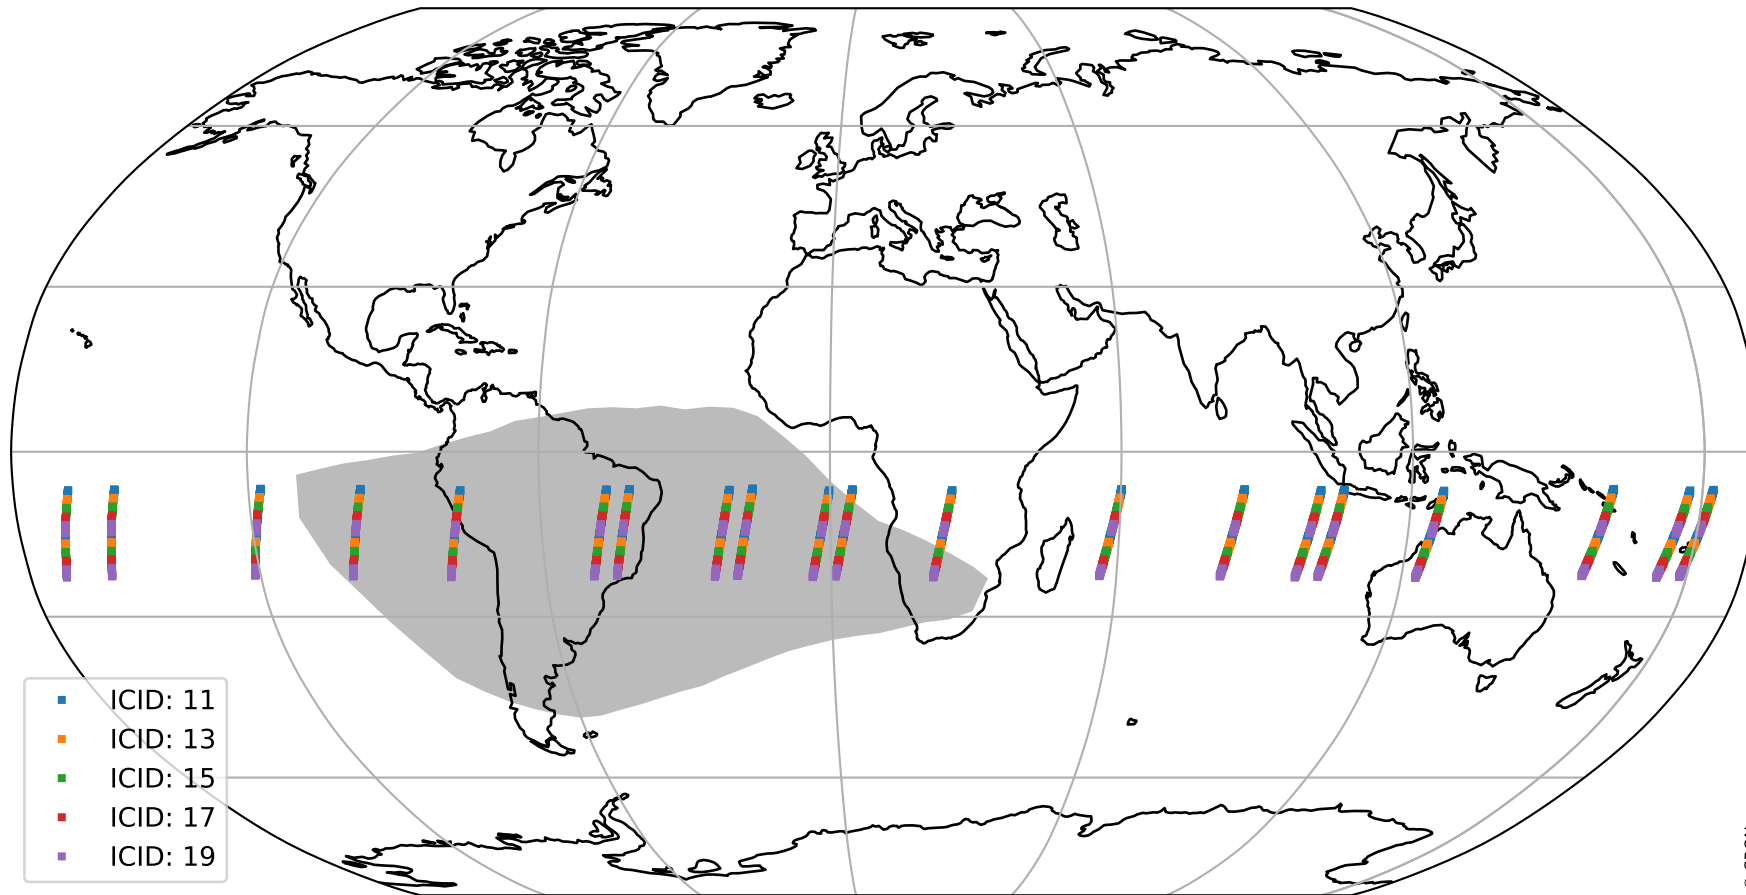

Tropomi SWIR offset (beta nominal)

orbits : 20 in [29692, 29737]
coverage : 2023-07-07 / 2023-07-10
median : 0.52601 V
spread : 0.03591 V
created : 2023-08-22T11:19:50

value detector map

Tropomi SWIR offset (beta nominal)

orbits : 20 in [29692, 29737]
coverage : 2023-07-07 / 2023-07-10
median : 32.046 μV
spread : 15.504 μV
created : 2023-08-22T11:19:50

Tropomi SWIR offset (beta nominal)

orbits : 20 in [29692, 29737]
coverage : 2023-07-07 / 2023-07-10
median : 0.0058339 mV
spread : 0.41497 mV
created : 2023-08-22T11:19:51

value compared with SWIR offset CKD

Tropomi SWIR offset (beta nominal) ground-tracks of Sentinel-5P

orbits : 20 in [29692, 29737]
coverage : 2023-07-07 / 2023-07-10
created : 2023-08-22T11:19:51

Tropomi SWIR offset (beta nominal)

orbits : [1867, 29737]
coverage : 2018-02-20 / 2023-07-10
created : 2023-08-22T11:19:51

trend of detector median & temperatures