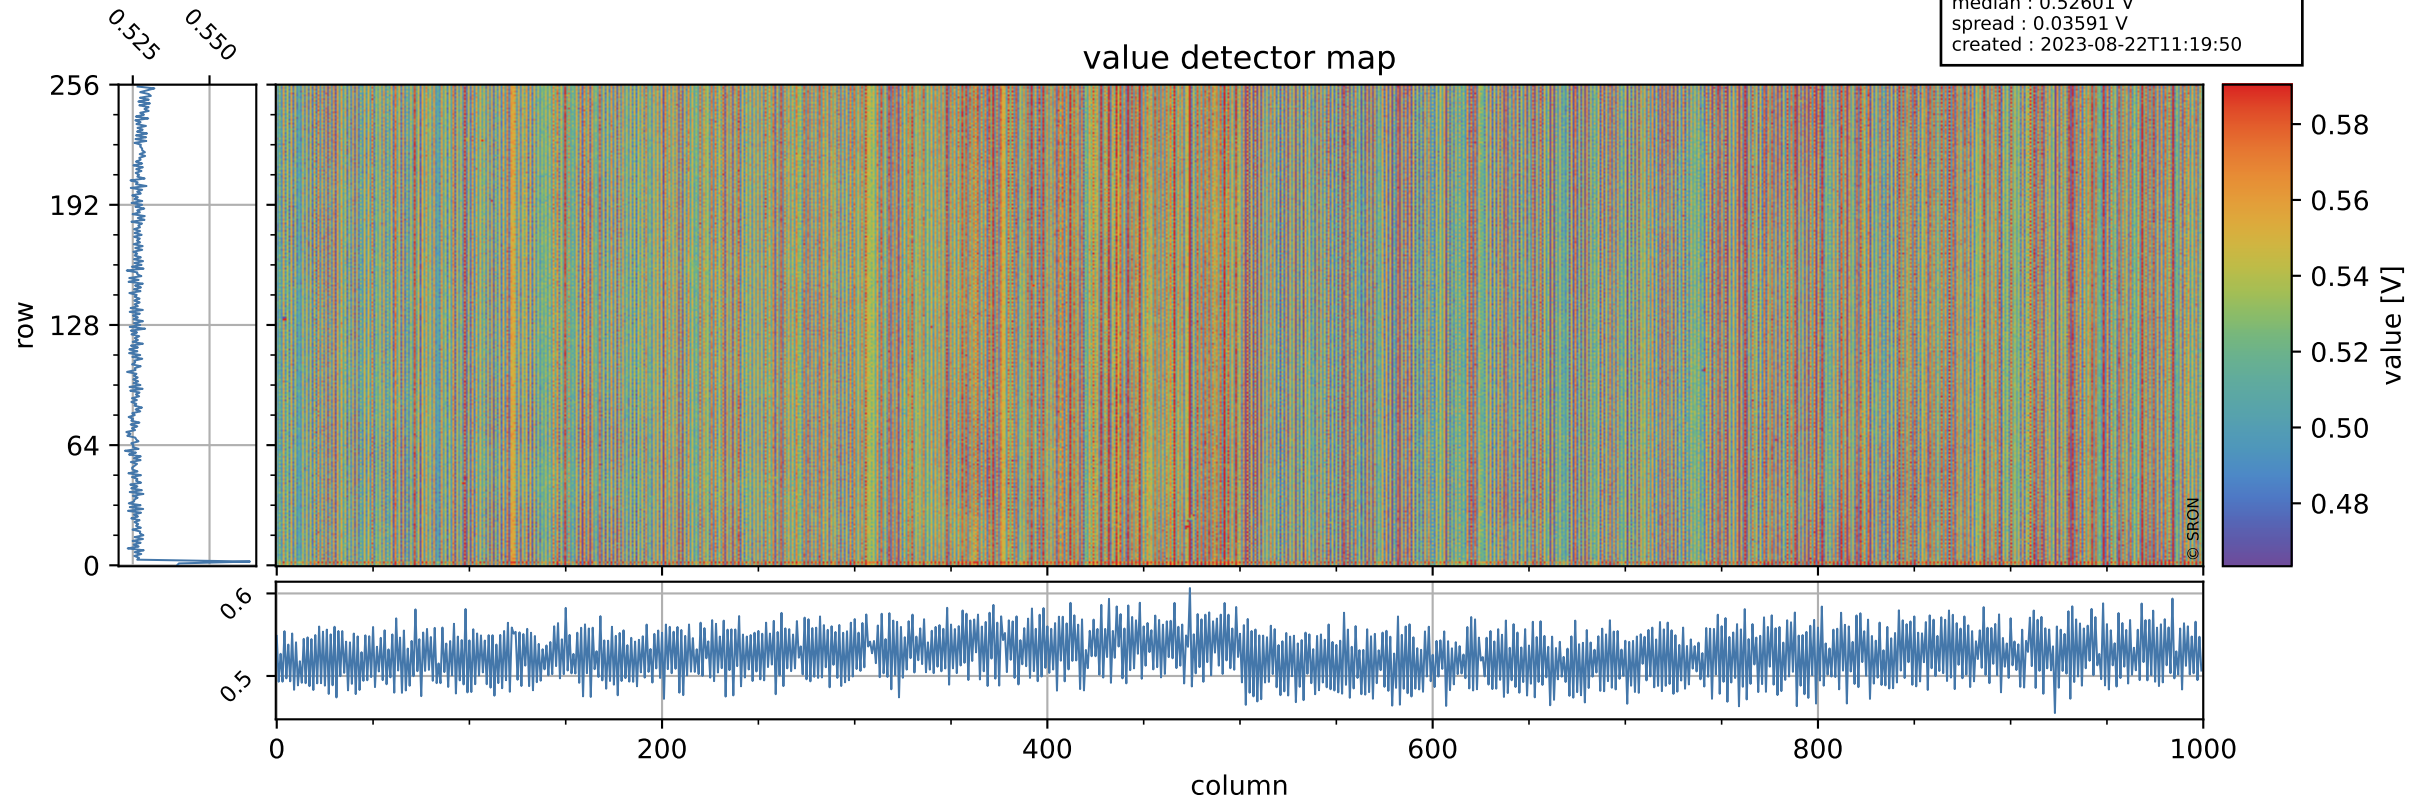

Tropomi SWIR offset (beta nominal)

orbits : 20 in [29692, 29737]
coverage : 2023-07-07 / 2023-07-10
median : 0.52601 V
spread : 0.03591 V
created : 2023-08-22T11:19:50

value detector map

Tropomi SWIR offset (beta nominal)

orbits : 20 in [29692, 29737]
coverage : 2023-07-07 / 2023-07-10
median : 32.046 μV
spread : 15.504 μV
created : 2023-08-22T11:19:50

Tropomi SWIR offset (beta nominal)

orbits : 20 in [29692, 29737]
coverage : 2023-07-07 / 2023-07-10
median : 0.0058339 mV
spread : 0.41497 mV
created : 2023-08-22T11:19:51

value compared with SWIR offset CKD

Tropomi SWIR offset (beta nominal) ground-tracks of Sentinel-5P

orbits : 20 in [29692, 29737]
coverage : 2023-07-07 / 2023-07-10
created : 2023-08-22T11:19:51

Tropomi SWIR offset (beta nominal)

orbits : [1867, 29737]
coverage : 2018-02-20 / 2023-07-10
created : 2023-08-22T11:19:51

trend of detector median & temperatures