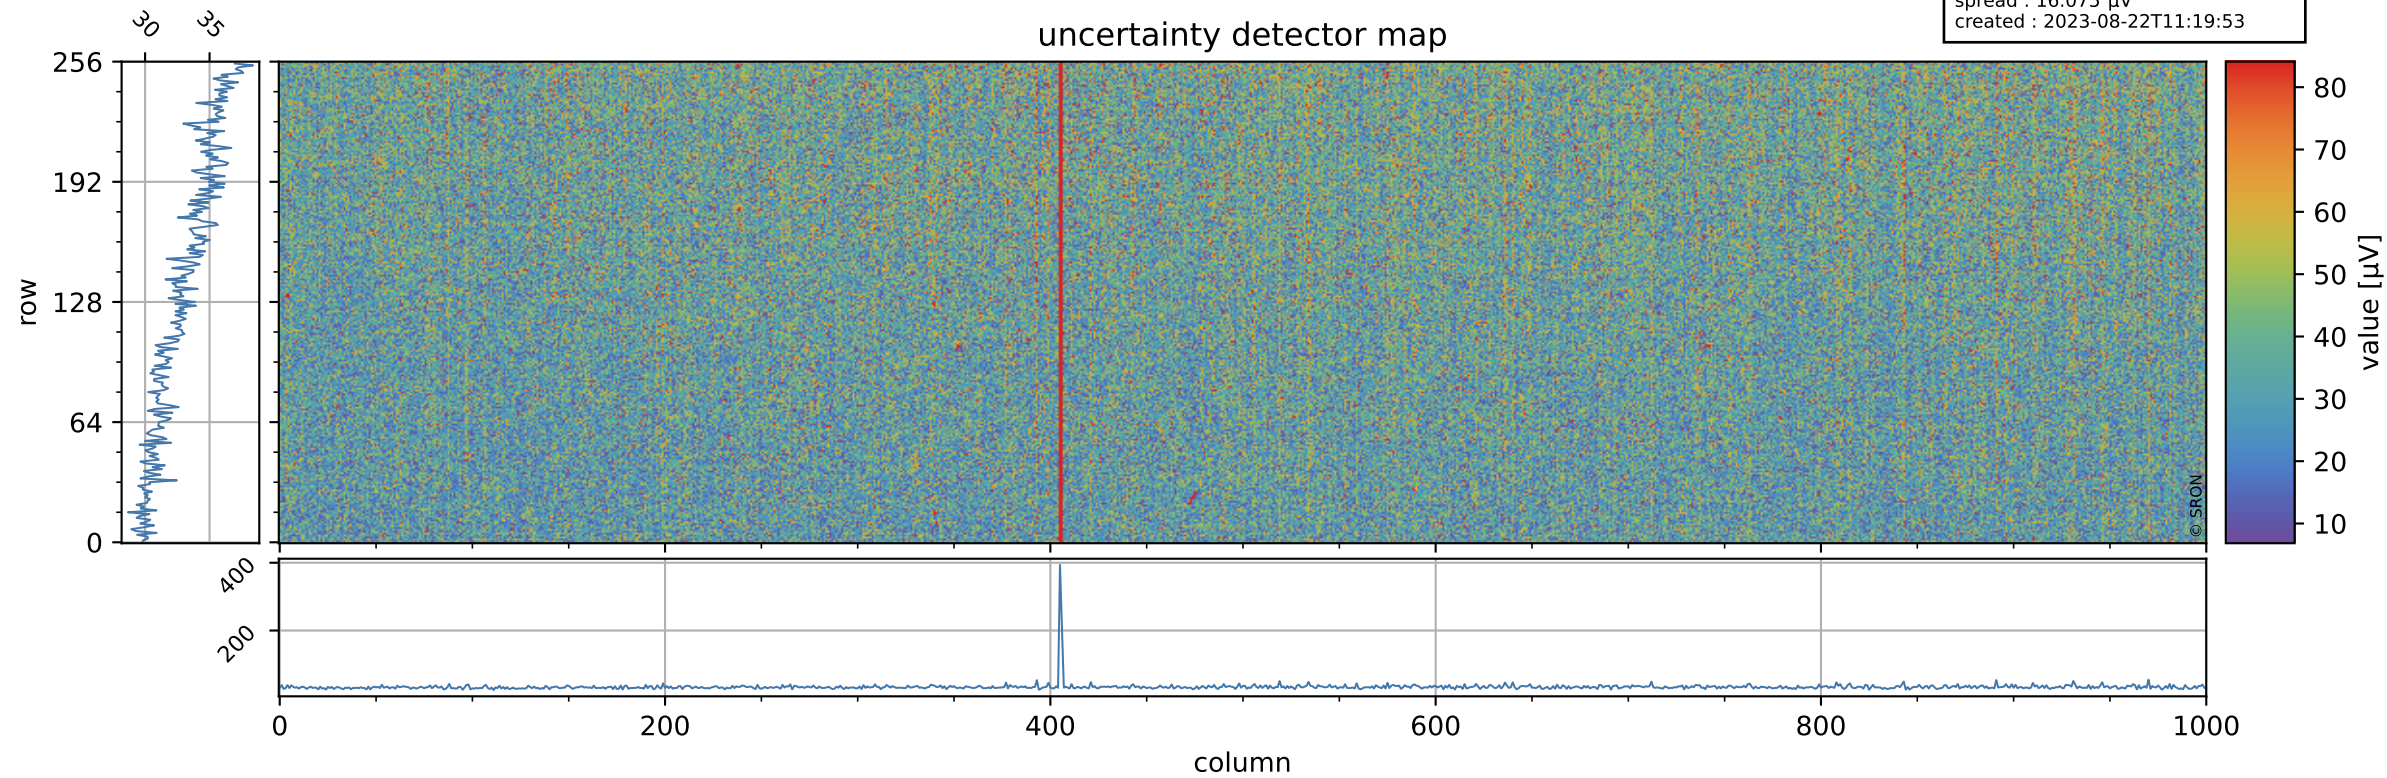

# Tropomi SWIR offset (beta nominal)

orbits : 19 in [29737, 29782]  
coverage : 2023-07-10 / 2023-07-13  
median : 0.52603 V  
spread : 0.035913 V  
created : 2023-08-22T11:19:52

## value detector map

# Tropomi SWIR offset (beta nominal)

orbits : 19 in [29737, 29782]  
coverage : 2023-07-10 / 2023-07-13  
median : 33.252  $\mu\text{V}$   
spread : 16.075  $\mu\text{V}$   
created : 2023-08-22T11:19:53

# Tropomi SWIR offset (beta nominal) ground-tracks of Sentinel-5P

orbits : 19 in [29737, 29782]  
coverage : 2023-07-10 / 2023-07-13  
created : 2023-08-22T11:19:53