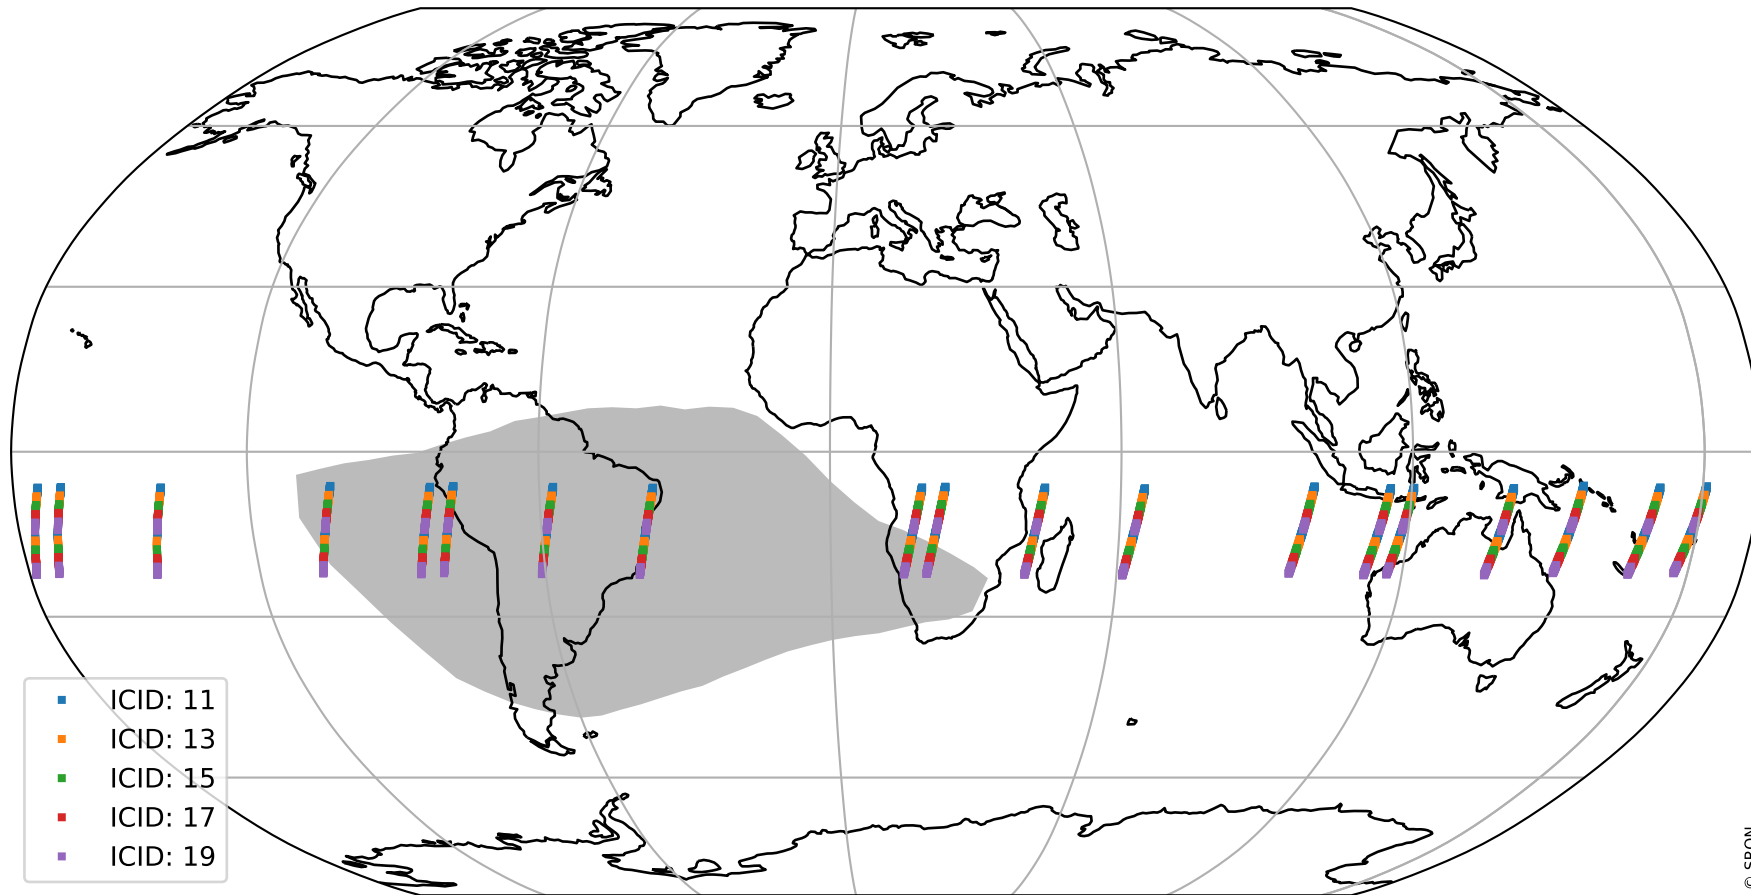

# Tropomi SWIR offset (beta nominal)

orbits : 19 in [29737, 29782]  
coverage : 2023-07-10 / 2023-07-13  
median : 33.252  $\mu\text{V}$   
spread : 16.075  $\mu\text{V}$   
created : 2023-08-22T11:19:53

# Tropomi SWIR offset (beta nominal)

orbits : 19 in [29737, 29782]  
coverage : 2023-07-10 / 2023-07-13  
median : 0.019817 mV  
spread : 0.42326 mV  
created : 2023-08-22T11:19:53

value compared with SWIR offset CKD

# Tropomi SWIR offset (beta nominal) ground-tracks of Sentinel-5P

orbits : 19 in [29737, 29782]  
coverage : 2023-07-10 / 2023-07-13  
created : 2023-08-22T11:19:53

# Tropomi SWIR offset (beta nominal)

orbits : [1867, 29782]  
coverage : 2018-02-20 / 2023-07-13  
created : 2023-08-22T11:19:54