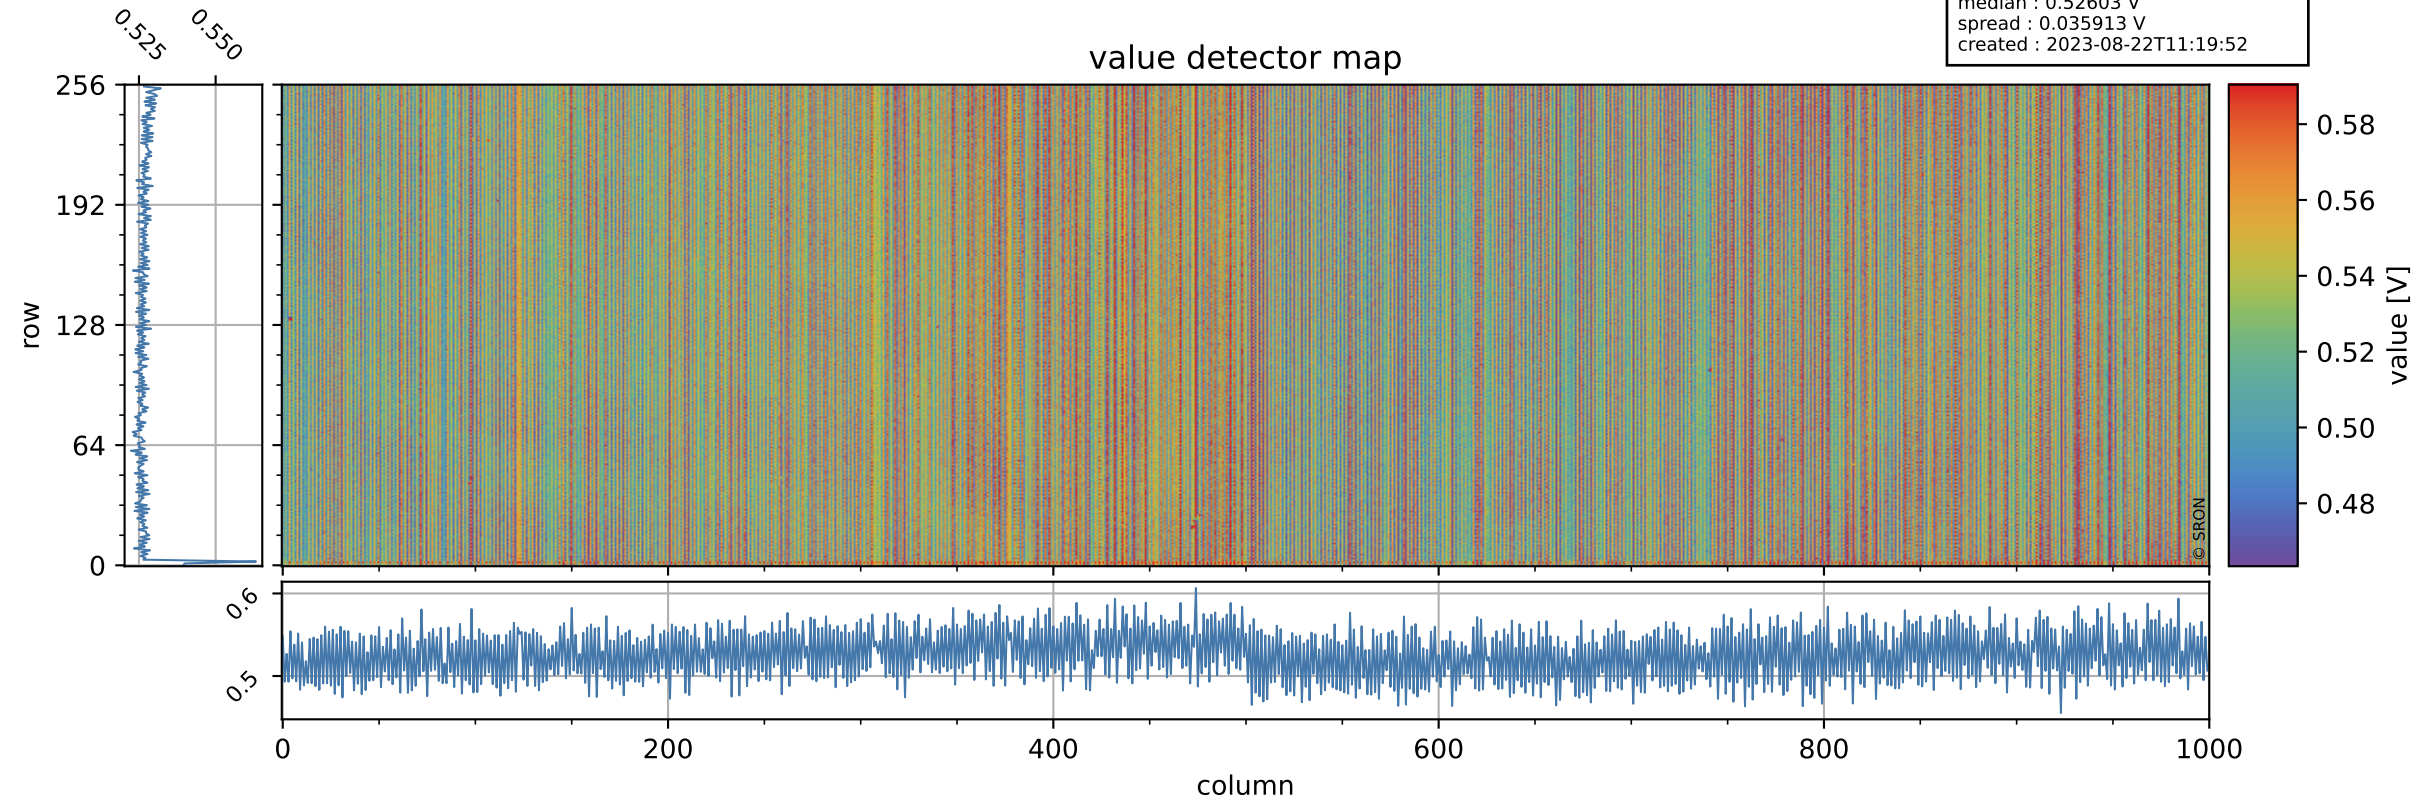

# Tropomi SWIR offset (beta nominal)

orbits : 19 in [29737, 29782]  
coverage : 2023-07-10 / 2023-07-13  
median : 0.52603 V  
spread : 0.035913 V  
created : 2023-08-22T11:19:52

## value detector map

# Tropomi SWIR offset (beta nominal)

orbits : 19 in [29737, 29782]  
coverage : 2023-07-10 / 2023-07-13  
median : 33.252  $\mu\text{V}$   
spread : 16.075  $\mu\text{V}$   
created : 2023-08-22T11:19:53

# Tropomi SWIR offset (beta nominal) ground-tracks of Sentinel-5P

orbits : 19 in [29737, 29782]  
coverage : 2023-07-10 / 2023-07-13  
created : 2023-08-22T11:19:53