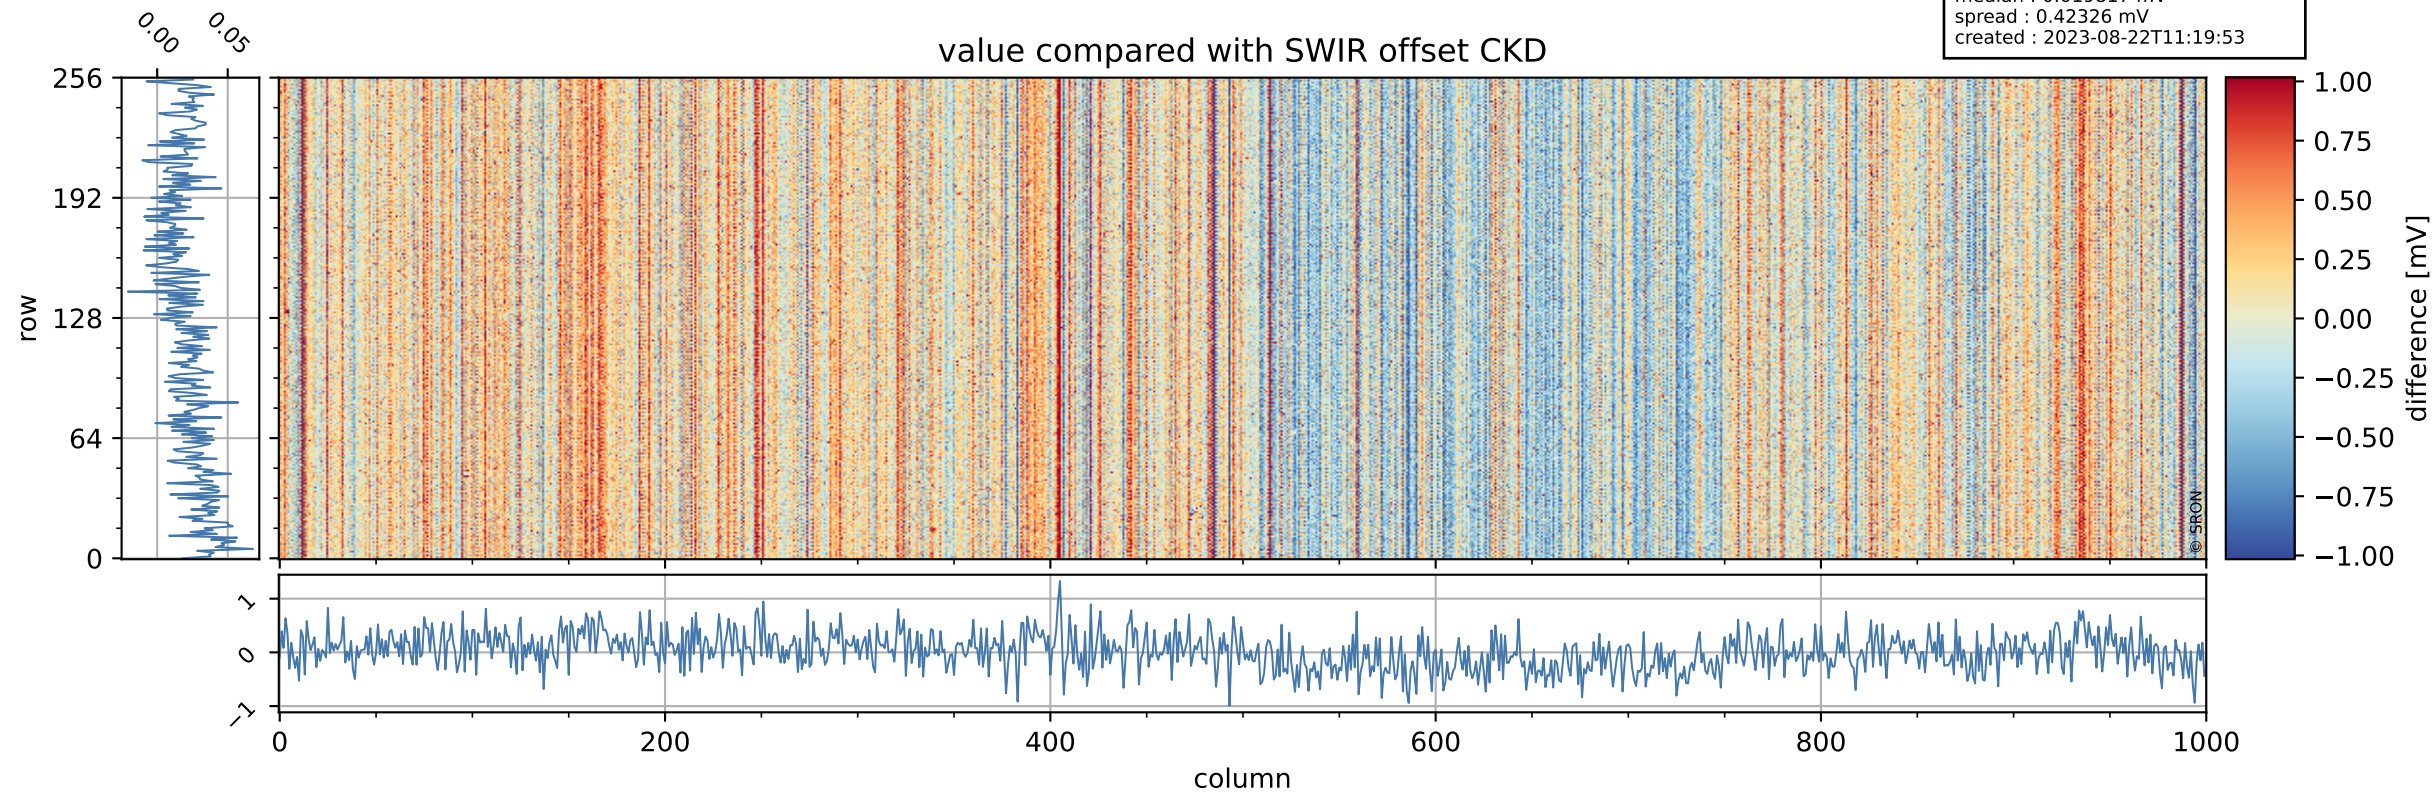

## value detector map

# Tropomi SWIR offset (beta nominal)

orbits : 19 in [29737, 29782]  
coverage : 2023-07-10 / 2023-07-13  
median : 33.252  $\mu\text{V}$   
spread : 16.075  $\mu\text{V}$   
created : 2023-08-22T11:19:53

# Tropomi SWIR offset (beta nominal)

orbits : 19 in [29737, 29782]  
coverage : 2023-07-10 / 2023-07-13  
median : 0.019817 mV  
spread : 0.42326 mV  
created : 2023-08-22T11:19:53

value compared with SWIR offset CKD

# Tropomi SWIR offset (beta nominal) ground-tracks of Sentinel-5P

orbits : 19 in [29737, 29782]  
coverage : 2023-07-10 / 2023-07-13  
created : 2023-08-22T11:19:53