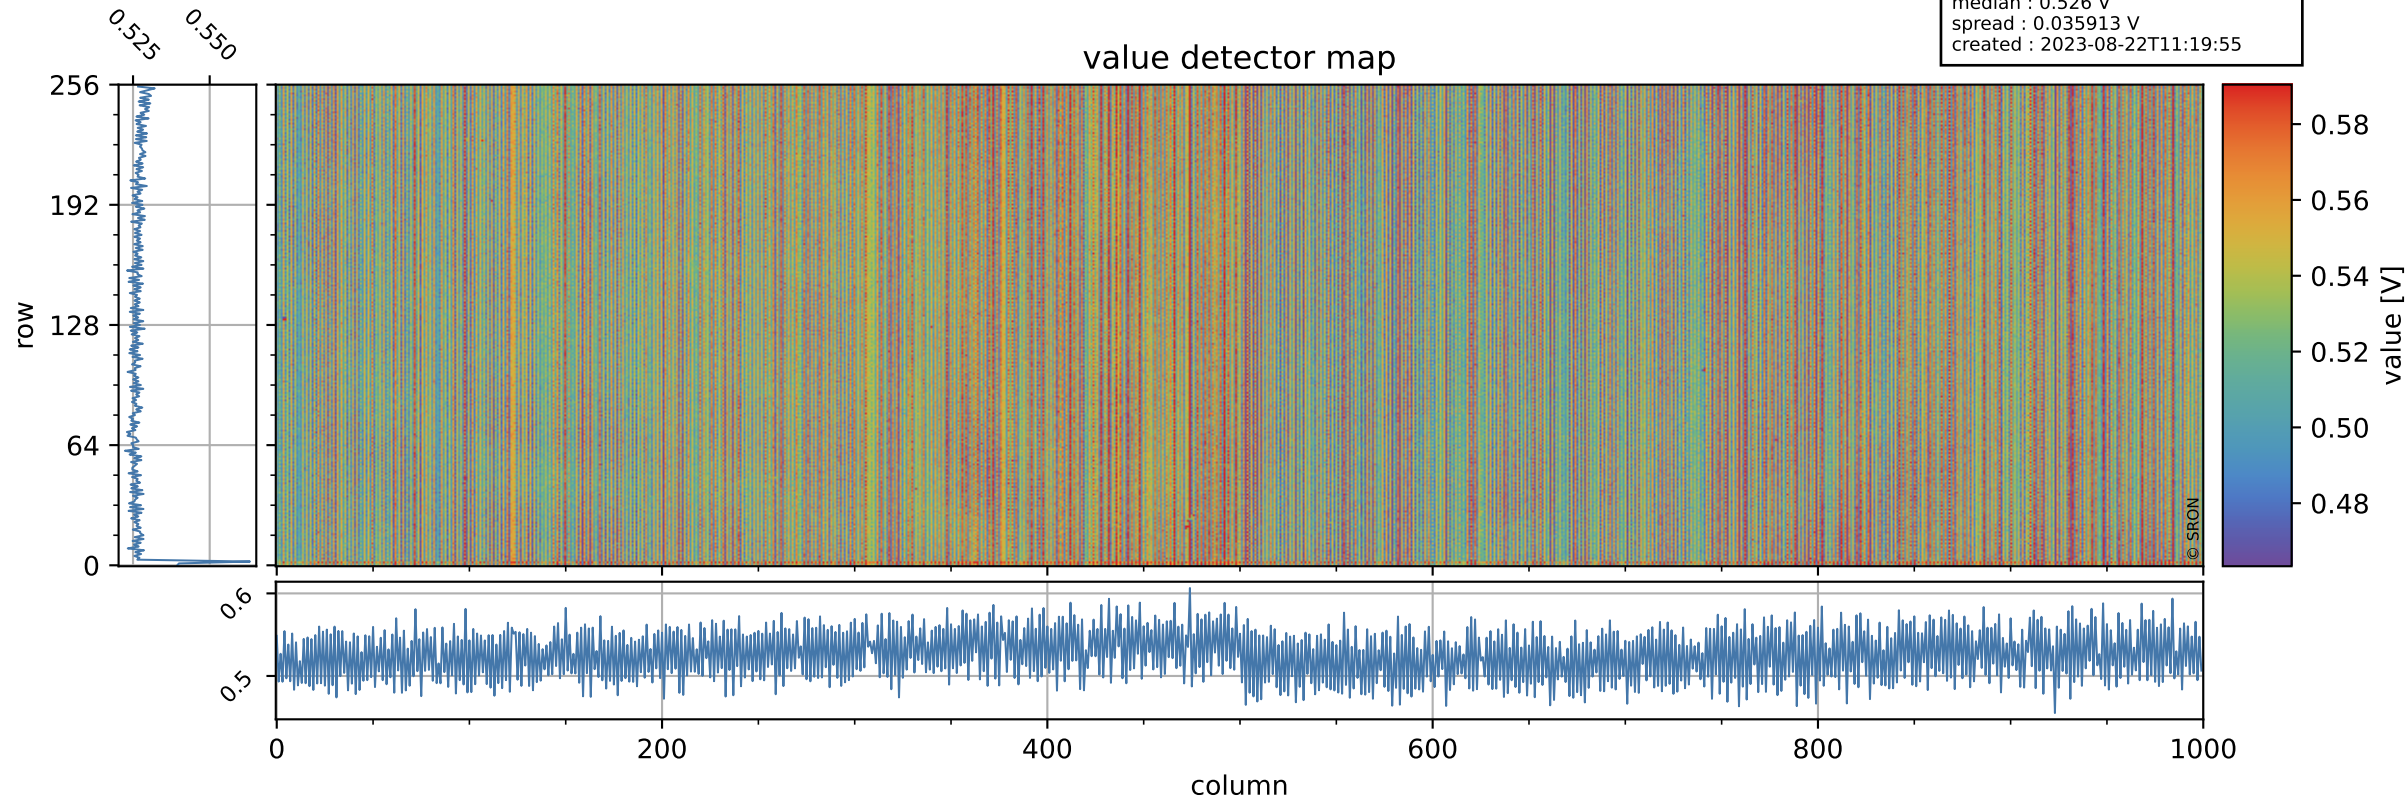

Tropomi SWIR offset (beta nominal)

orbits : 20 in [29782, 29827]
coverage : 2023-07-13 / 2023-07-16
median : 0.526 V
spread : 0.035913 V
created : 2023-08-22T11:19:55

value detector map

Tropomi SWIR offset (beta nominal)

orbits : 20 in [29782, 29827]
coverage : 2023-07-13 / 2023-07-16
median : 30.659 μV
spread : 15.29 μV
created : 2023-08-22T11:19:55

Tropomi SWIR offset (beta nominal)

orbits : 20 in [29782, 29827]
coverage : 2023-07-13 / 2023-07-16
median : -0.006434 mV
spread : 0.42611 mV
created : 2023-08-22T11:19:55

value compared with SWIR offset CKD

Tropomi SWIR offset (beta nominal) ground-tracks of Sentinel-5P

orbits : 20 in [29782, 29827]
coverage : 2023-07-13 / 2023-07-16
created : 2023-08-22T11:19:56

Tropomi SWIR offset (beta nominal)

orbits : [1867, 29827]
coverage : 2018-02-20 / 2023-07-16
created : 2023-08-22T11:19:56

trend of detector median & temperatures