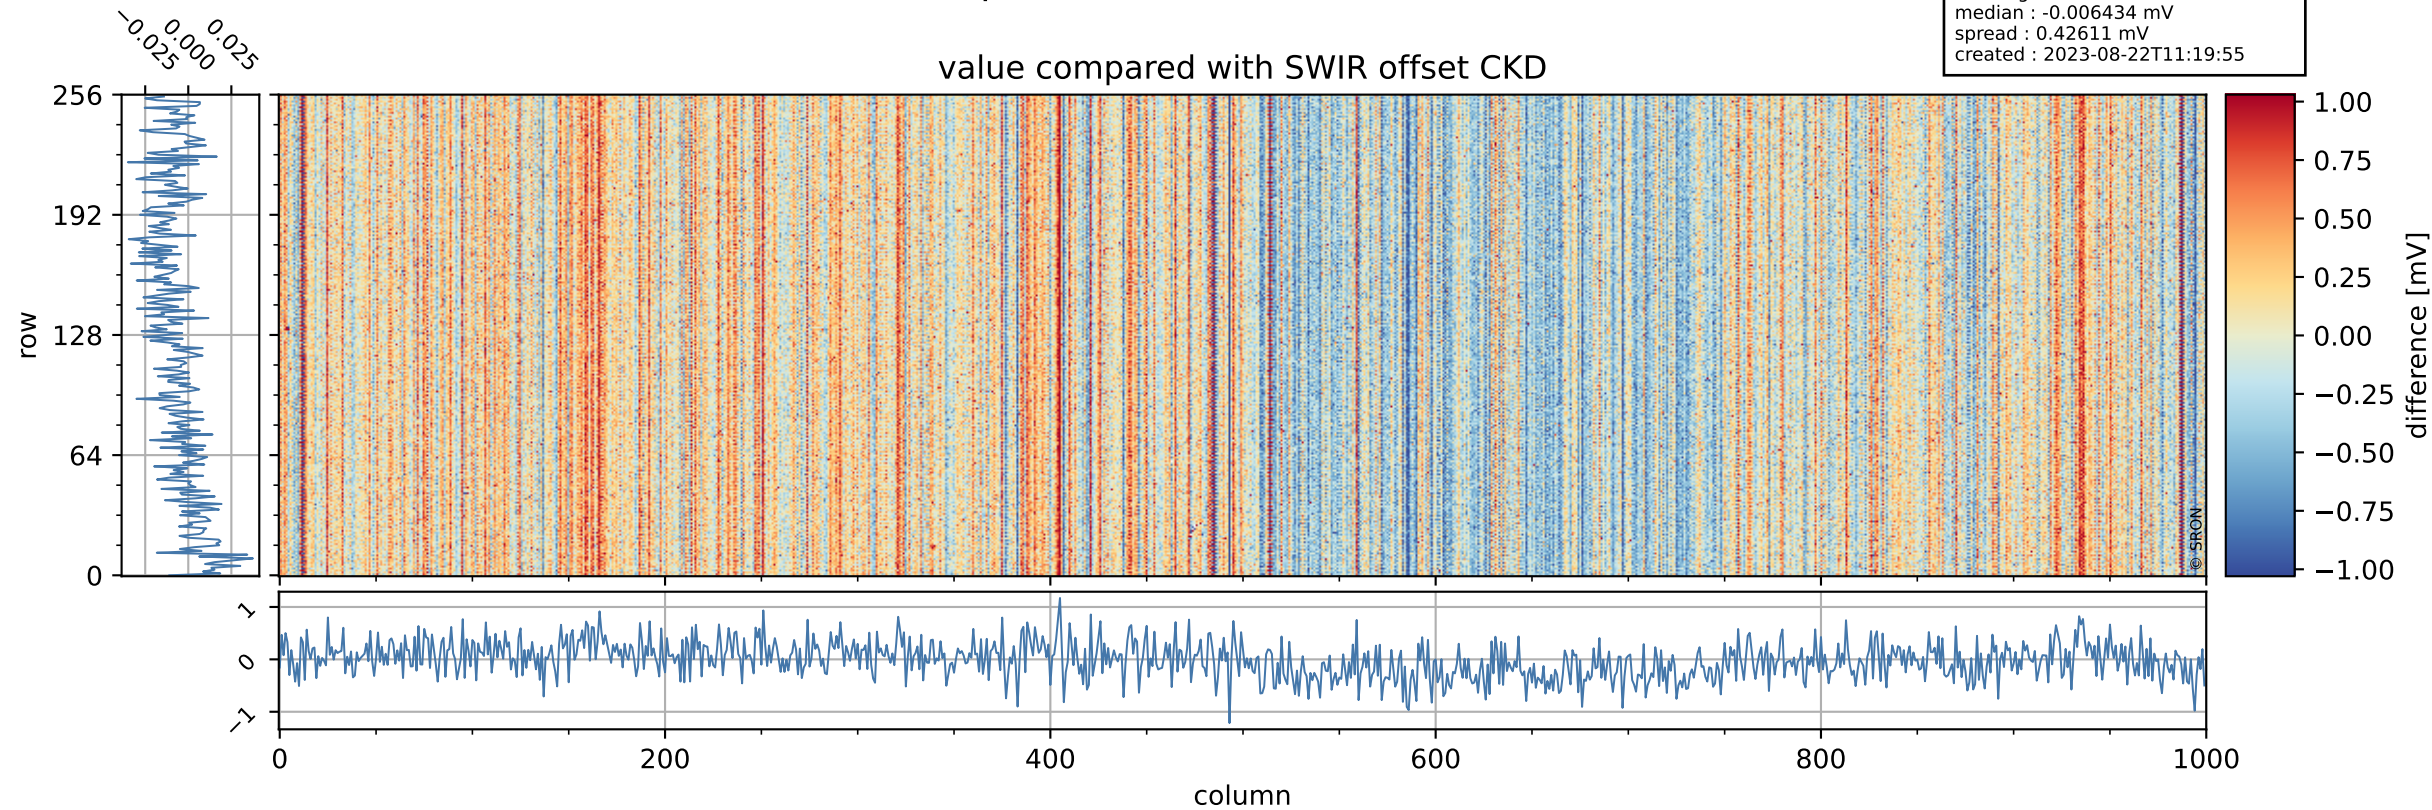

Tropomi SWIR offset (beta nominal)

orbits : 20 in [29782, 29827]
coverage : 2023-07-13 / 2023-07-16
median : 0.526 V
spread : 0.035913 V
created : 2023-08-22T11:19:55

value detector map

Tropomi SWIR offset (beta nominal)

orbits : 20 in [29782, 29827]
coverage : 2023-07-13 / 2023-07-16
median : 30.659 μV
spread : 15.29 μV
created : 2023-08-22T11:19:55

Tropomi SWIR offset (beta nominal)

orbits : 20 in [29782, 29827]
coverage : 2023-07-13 / 2023-07-16
median : -0.006434 mV
spread : 0.42611 mV
created : 2023-08-22T11:19:55

value compared with SWIR offset CKD

Tropomi SWIR offset (beta nominal) ground-tracks of Sentinel-5P

orbits : 20 in [29782, 29827]
coverage : 2023-07-13 / 2023-07-16
created : 2023-08-22T11:19:56

Tropomi SWIR offset (beta nominal)

orbits : [1867, 29827]
coverage : 2018-02-20 / 2023-07-16
created : 2023-08-22T11:19:56

trend of detector median & temperatures