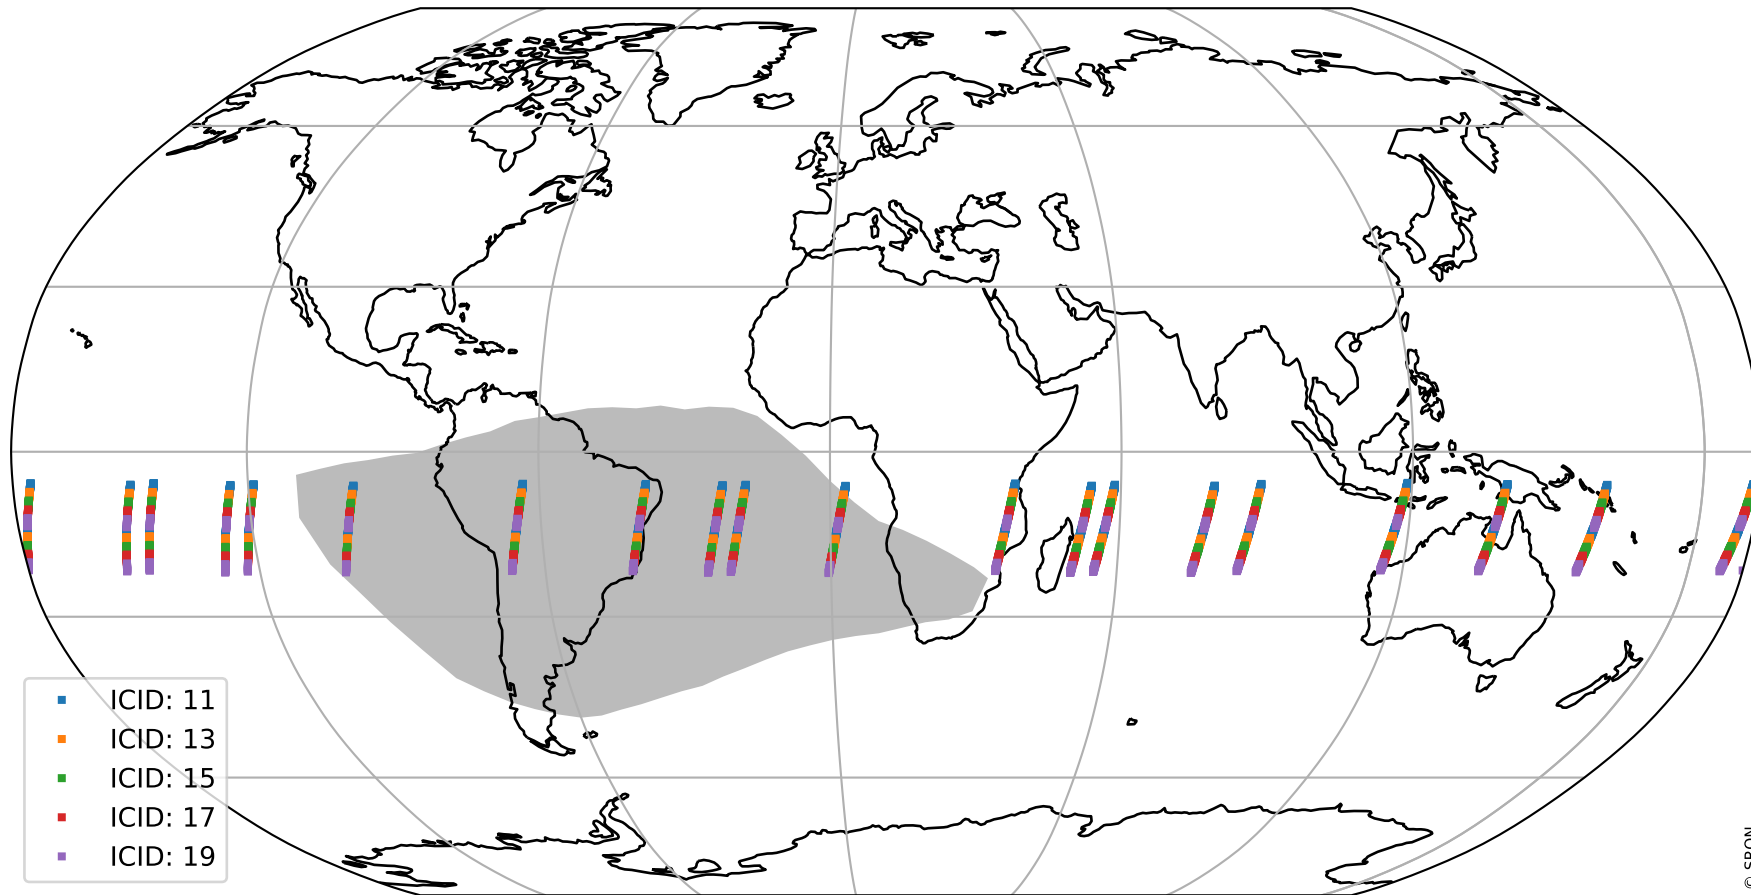

Tropomi SWIR offset (beta nominal)

orbits : 20 in [29782, 29827]
coverage : 2023-07-13 / 2023-07-16
median : 0.526 V
spread : 0.035913 V
created : 2023-08-22T11:19:55

value detector map

Tropomi SWIR offset (beta nominal)

orbits : 20 in [29782, 29827]
coverage : 2023-07-13 / 2023-07-16
median : 30.659 μV
spread : 15.29 μV
created : 2023-08-22T11:19:55

Tropomi SWIR offset (beta nominal)

orbits : 20 in [29782, 29827]
coverage : 2023-07-13 / 2023-07-16
median : -0.006434 mV
spread : 0.42611 mV
created : 2023-08-22T11:19:55

value compared with SWIR offset CKD

Tropomi SWIR offset (beta nominal) ground-tracks of Sentinel-5P

orbits : 20 in [29782, 29827]
coverage : 2023-07-13 / 2023-07-16
created : 2023-08-22T11:19:56

Tropomi SWIR offset (beta nominal)

orbits : [1867, 29827]
coverage : 2018-02-20 / 2023-07-16
created : 2023-08-22T11:19:56

trend of detector median & temperatures