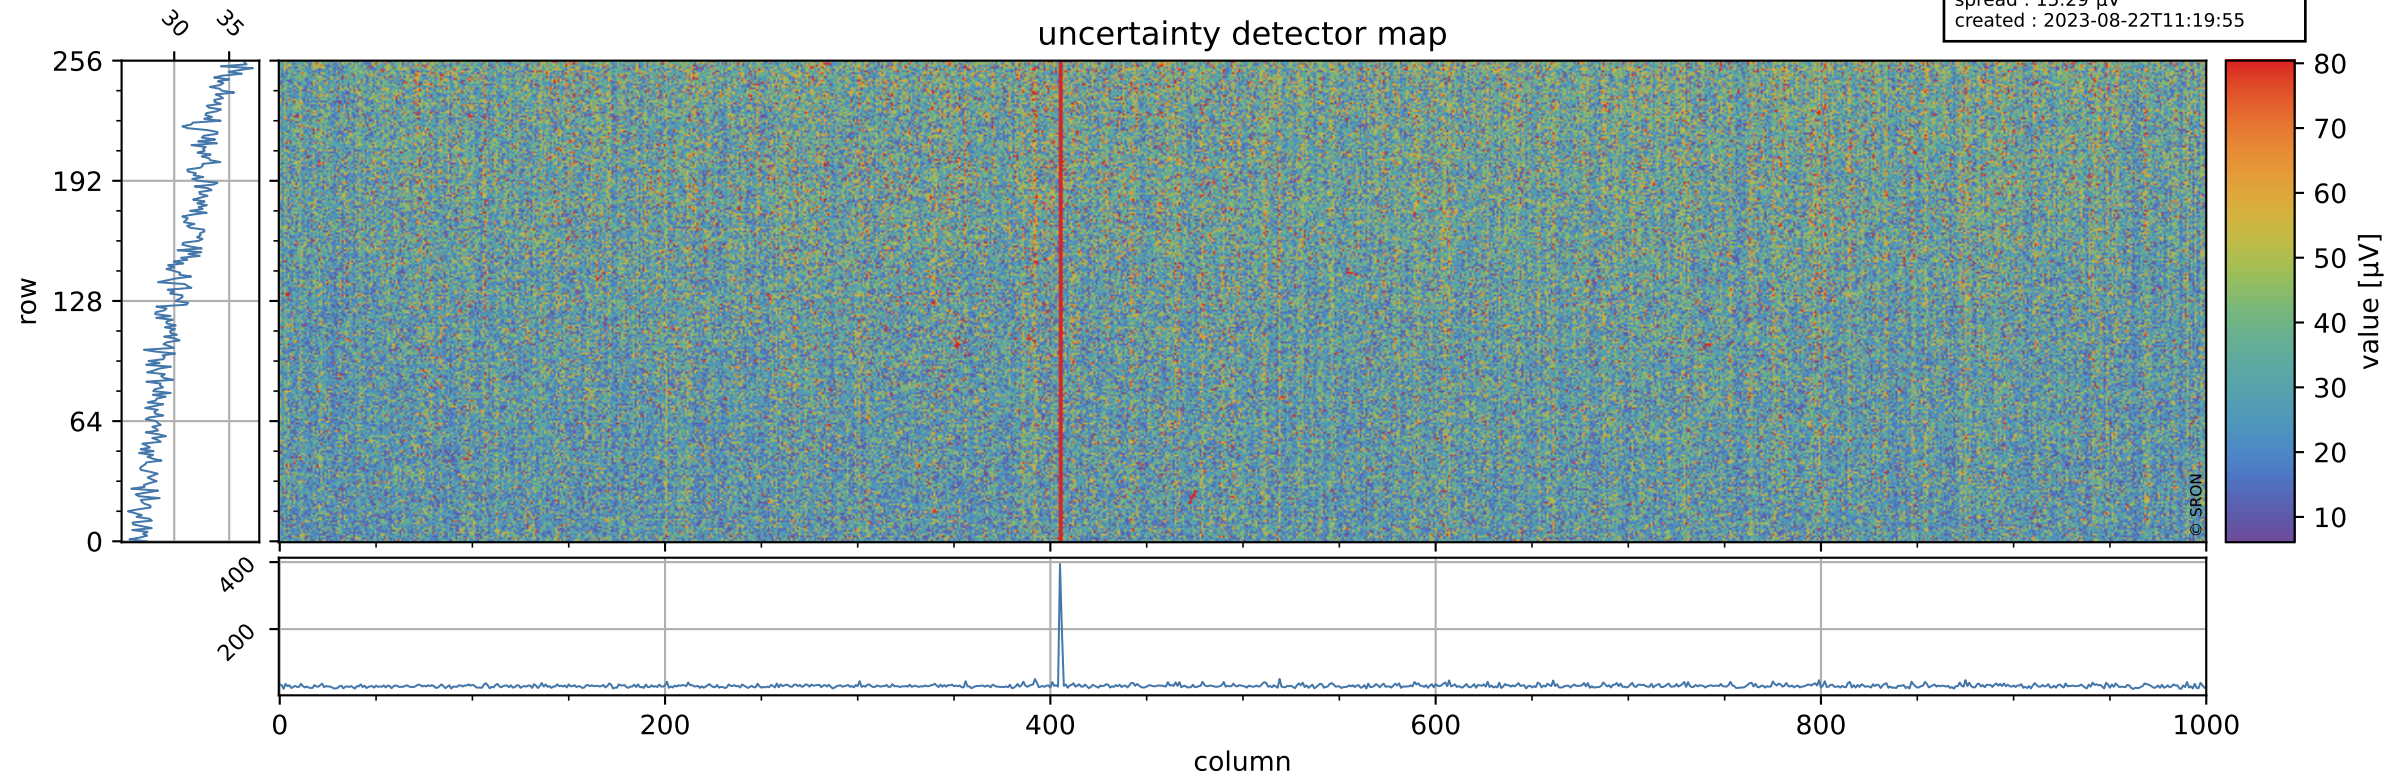

Tropomi SWIR offset (beta nominal)

orbits : 20 in [29782, 29827]
coverage : 2023-07-13 / 2023-07-16
median : 0.526 V
spread : 0.035913 V
created : 2023-08-22T11:19:55

value detector map

Tropomi SWIR offset (beta nominal)

orbits : 20 in [29782, 29827]
coverage : 2023-07-13 / 2023-07-16
median : 30.659 μV
spread : 15.29 μV
created : 2023-08-22T11:19:55

Tropomi SWIR offset (beta nominal)

orbits : 20 in [29782, 29827]
coverage : 2023-07-13 / 2023-07-16
median : -0.006434 mV
spread : 0.42611 mV
created : 2023-08-22T11:19:55

value compared with SWIR offset CKD

Tropomi SWIR offset (beta nominal) ground-tracks of Sentinel-5P

orbits : 20 in [29782, 29827]
coverage : 2023-07-13 / 2023-07-16
created : 2023-08-22T11:19:56

Tropomi SWIR offset (beta nominal)

orbits : [1867, 29827]
coverage : 2018-02-20 / 2023-07-16
created : 2023-08-22T11:19:56

trend of detector median & temperatures