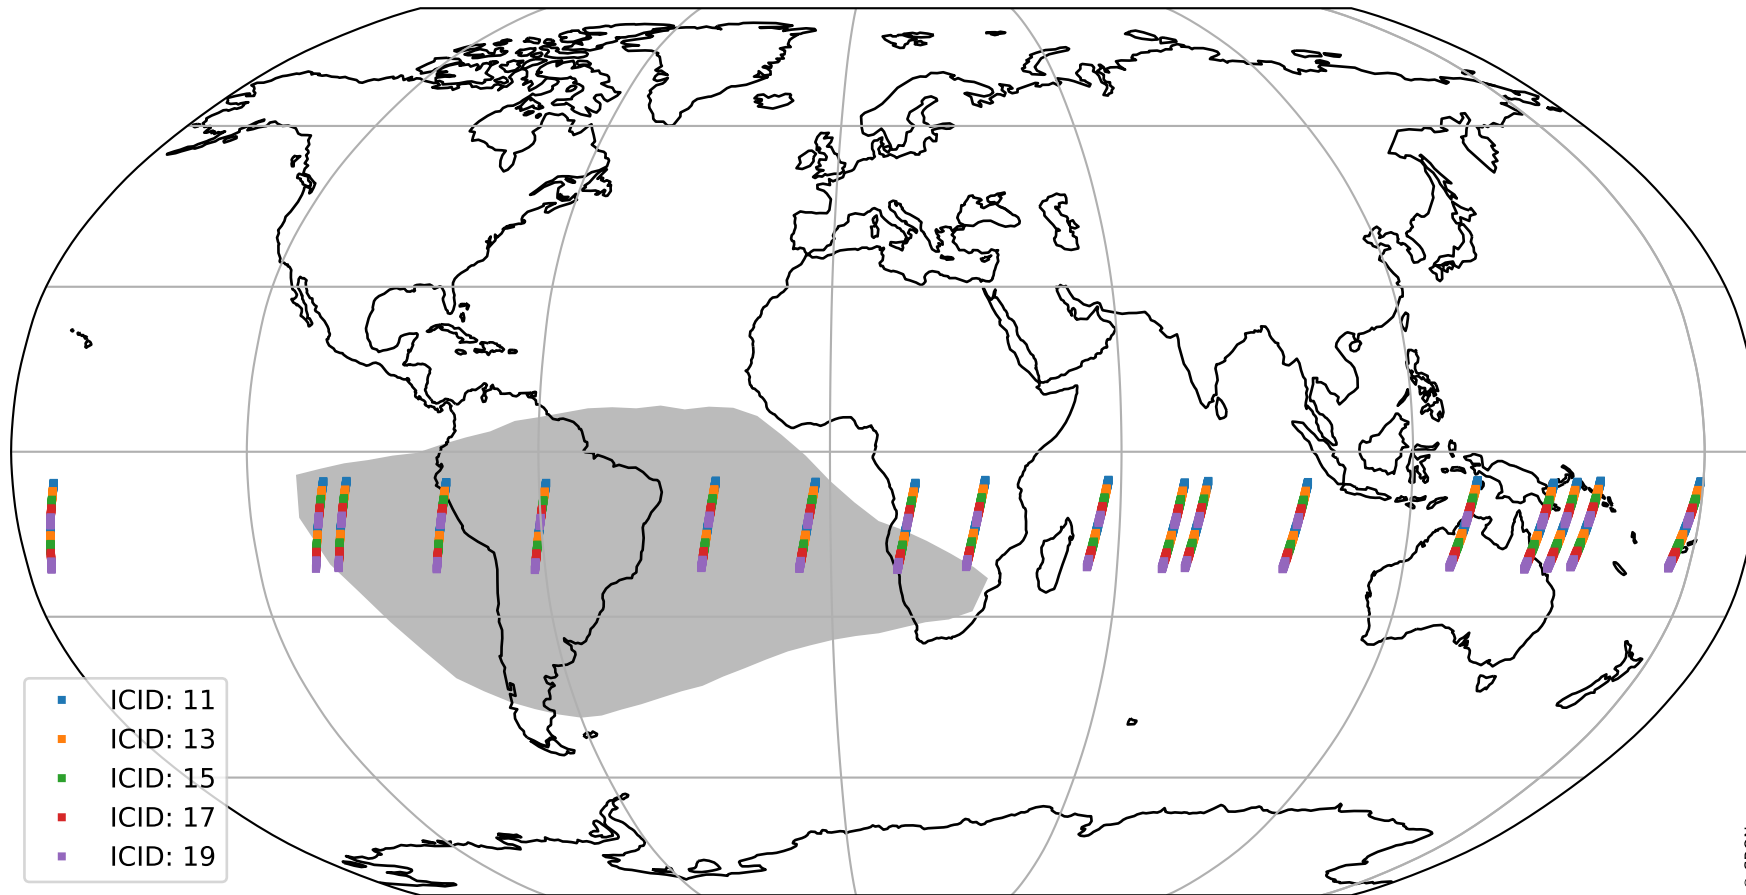

# Tropomi SWIR offset (beta nominal)

orbits : 18 in [29827, 29872]  
coverage : 2023-07-16 / 2023-07-19  
median : 31.247  $\mu\text{V}$   
spread : 15.469  $\mu\text{V}$   
created : 2023-08-22T11:19:57

# Tropomi SWIR offset (beta nominal)

orbits : 18 in [29827, 29872]  
coverage : 2023-07-16 / 2023-07-19  
median : 0.012252 mV  
spread : 0.41841 mV  
created : 2023-08-22T11:19:57

value compared with SWIR offset CKD

# Tropomi SWIR offset (beta nominal) ground-tracks of Sentinel-5P

orbits : 18 in [29827, 29872]  
coverage : 2023-07-16 / 2023-07-19  
created : 2023-08-22T11:19:58

# Tropomi SWIR offset (beta nominal)

orbits : [1867, 29872]  
coverage : 2018-02-20 / 2023-07-19  
created : 2023-08-22T11:19:58