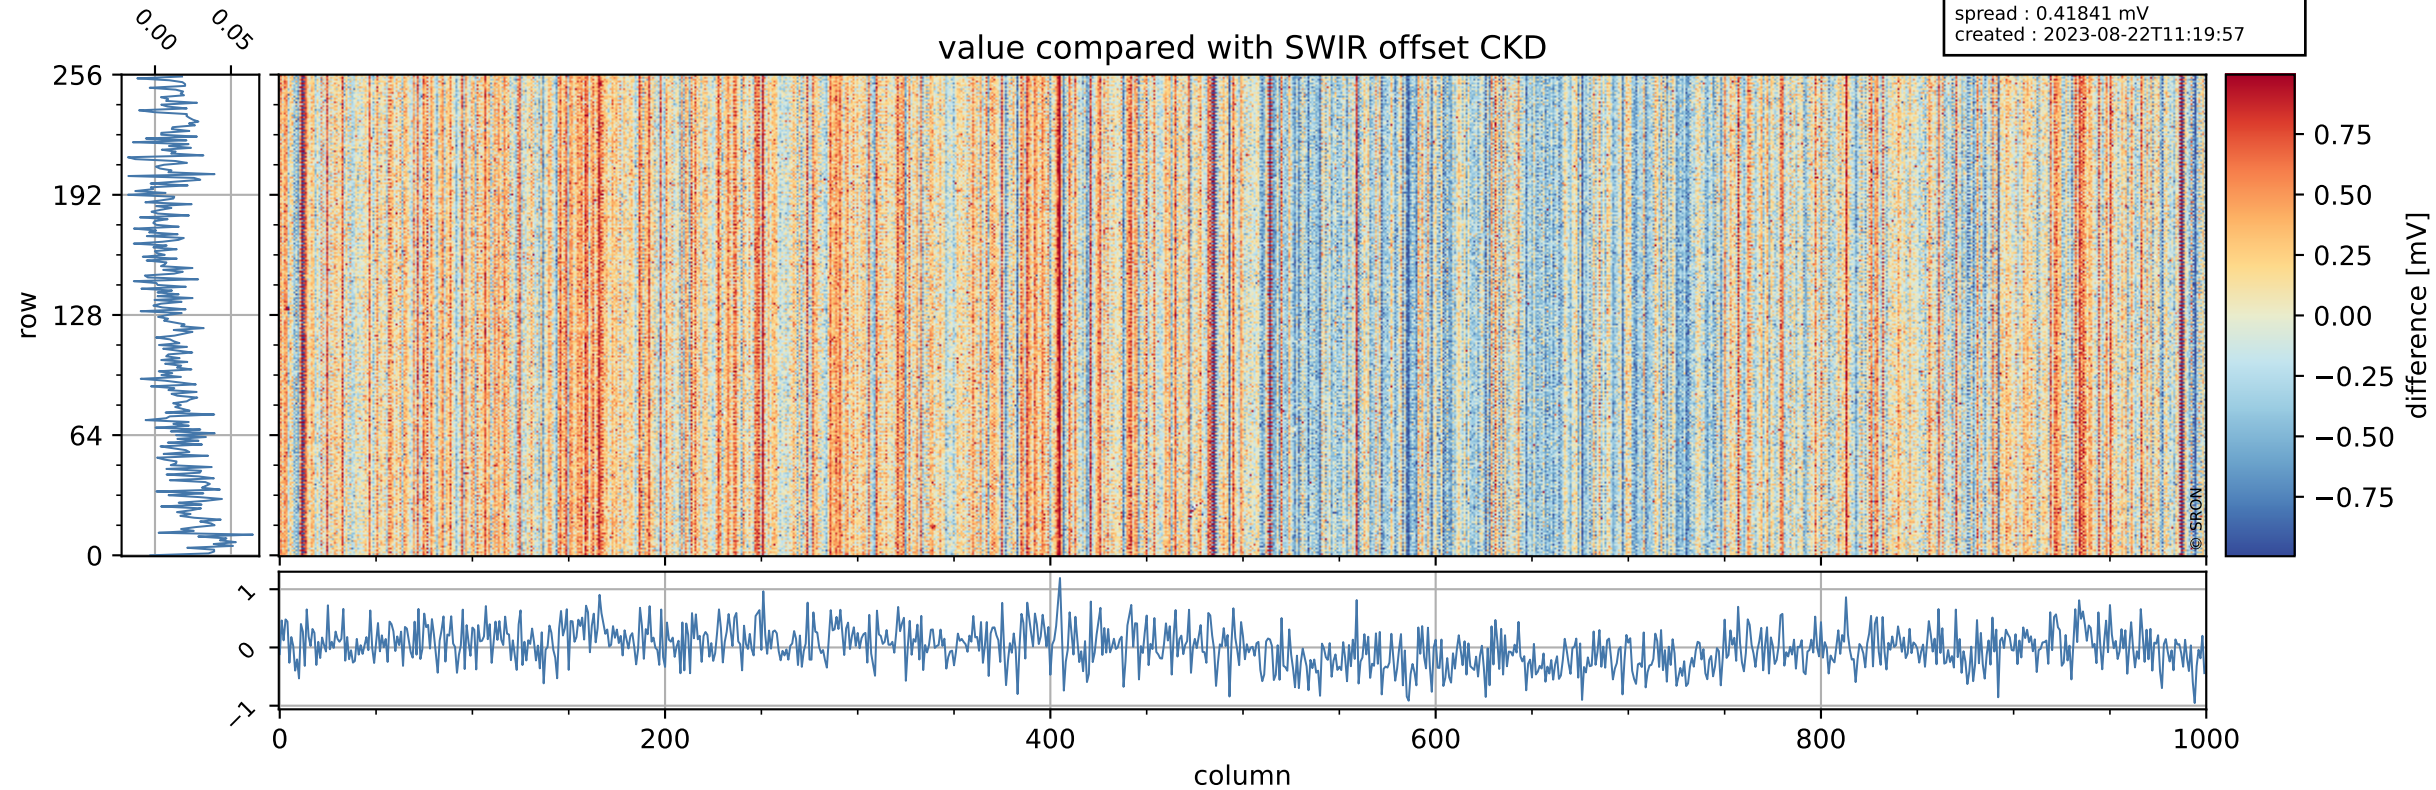

## value detector map

# Tropomi SWIR offset (beta nominal)

orbits : 18 in [29827, 29872]  
coverage : 2023-07-16 / 2023-07-19  
median : 31.247  $\mu\text{V}$   
spread : 15.469  $\mu\text{V}$   
created : 2023-08-22T11:19:57

# Tropomi SWIR offset (beta nominal)

orbits : 18 in [29827, 29872]  
coverage : 2023-07-16 / 2023-07-19  
median : 0.012252 mV  
spread : 0.41841 mV  
created : 2023-08-22T11:19:57

value compared with SWIR offset CKD

# Tropomi SWIR offset (beta nominal) ground-tracks of Sentinel-5P

orbits : 18 in [29827, 29872]  
coverage : 2023-07-16 / 2023-07-19  
created : 2023-08-22T11:19:58