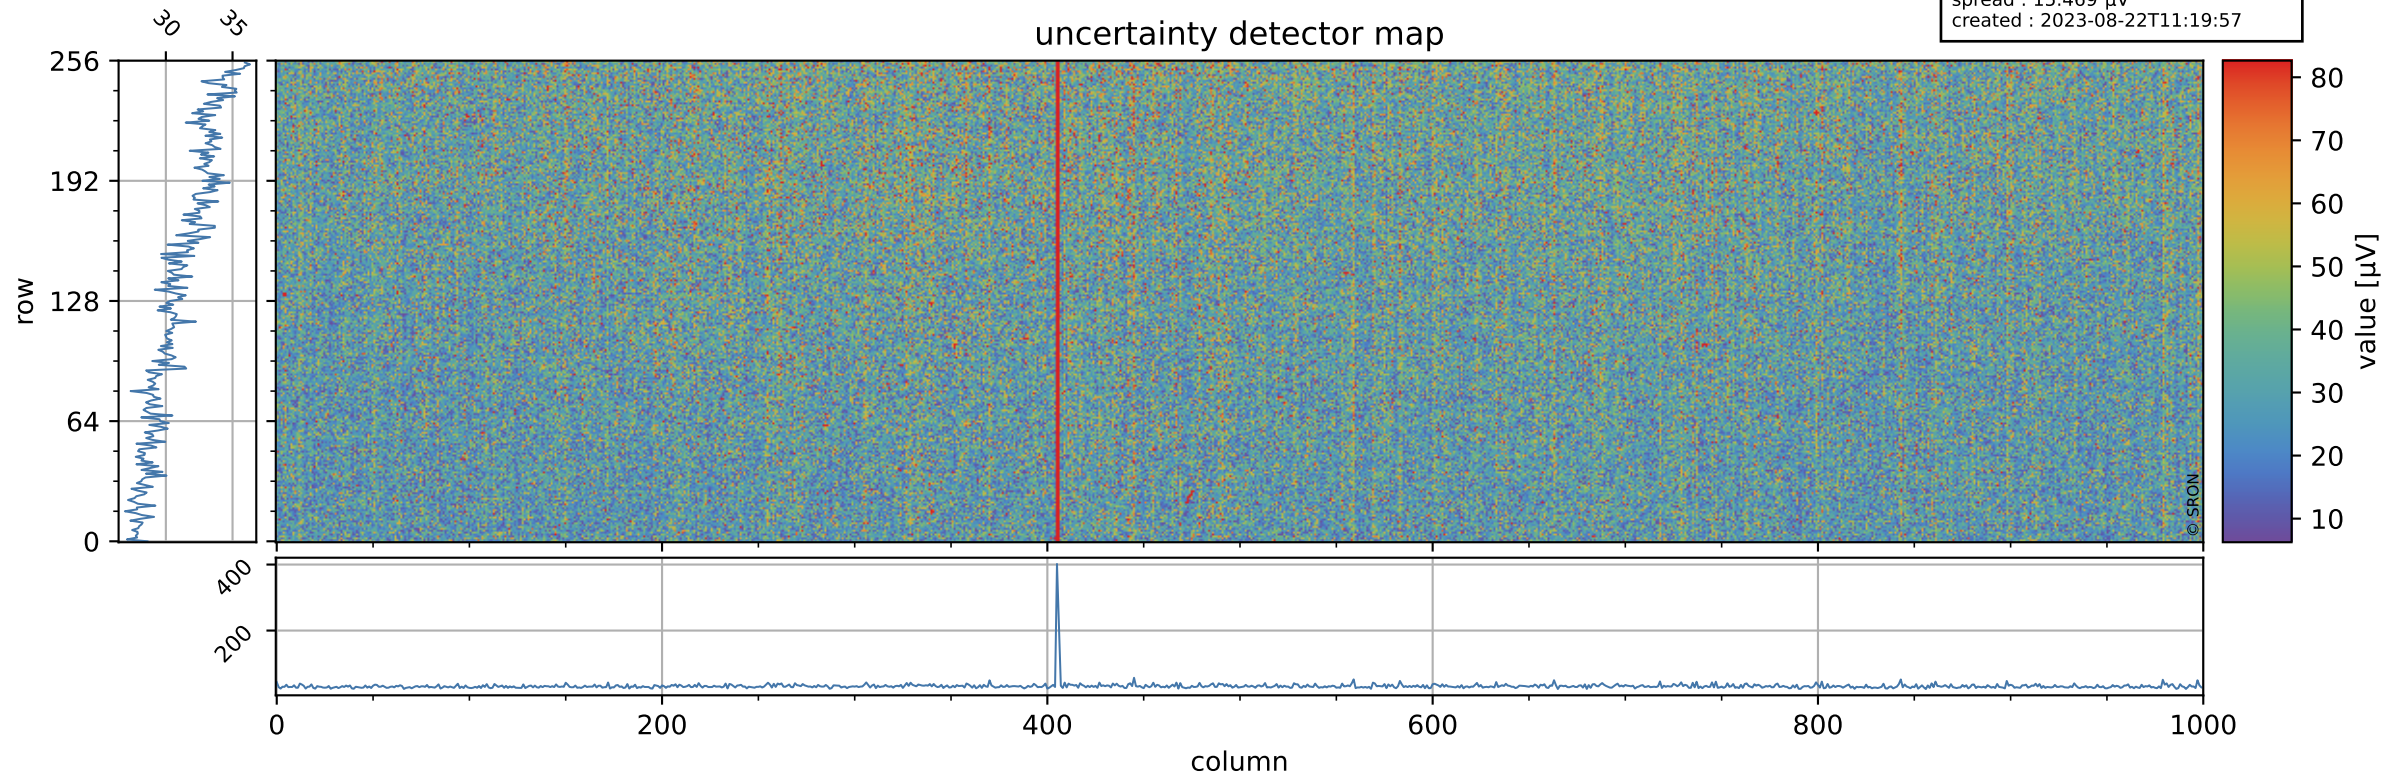

# Tropomi SWIR offset (beta nominal)

orbits : 18 in [29827, 29872]  
coverage : 2023-07-16 / 2023-07-19  
median : 0.52602 V  
spread : 0.035913 V  
created : 2023-08-22T11:19:57

## value detector map

# Tropomi SWIR offset (beta nominal)

orbits : 18 in [29827, 29872]  
coverage : 2023-07-16 / 2023-07-19  
median : 31.247  $\mu\text{V}$   
spread : 15.469  $\mu\text{V}$   
created : 2023-08-22T11:19:57

# Tropomi SWIR offset (beta nominal) ground-tracks of Sentinel-5P

orbits : 18 in [29827, 29872]  
coverage : 2023-07-16 / 2023-07-19  
created : 2023-08-22T11:19:58