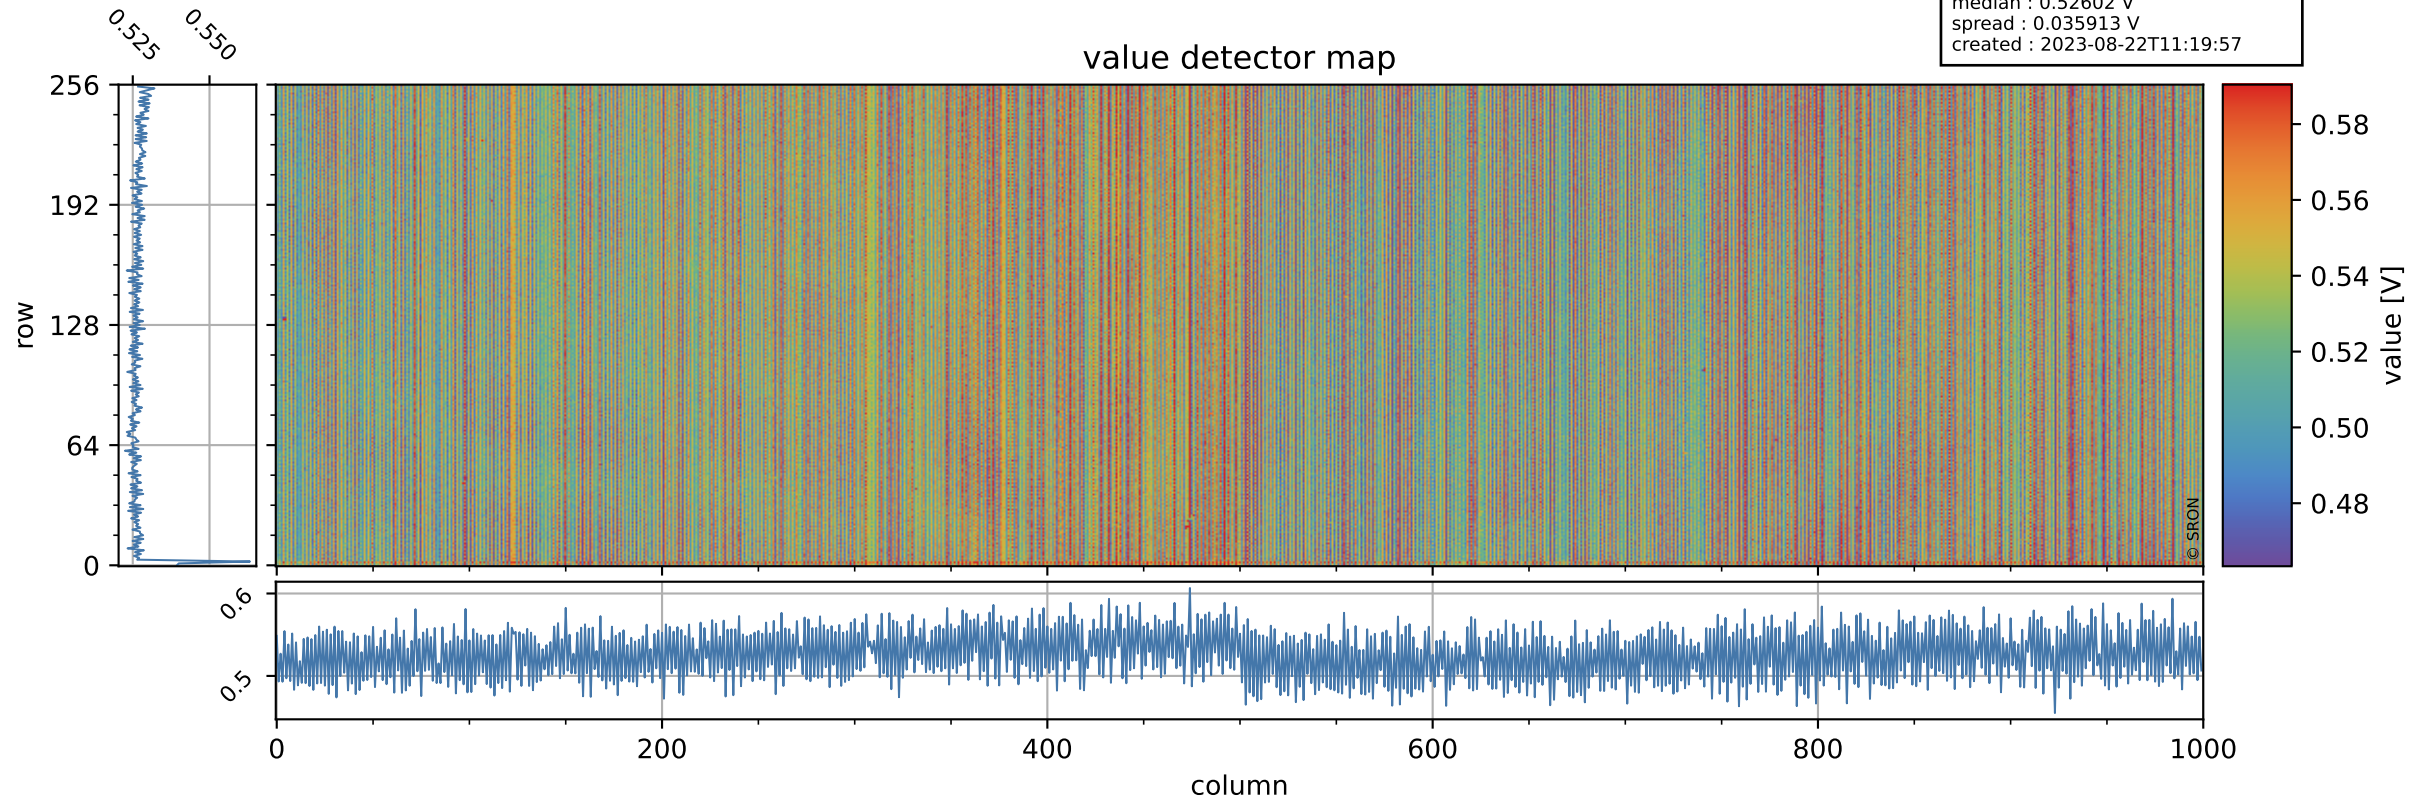

# Tropomi SWIR offset (beta nominal)

orbits : 18 in [29827, 29872]  
coverage : 2023-07-16 / 2023-07-19  
median : 0.52602 V  
spread : 0.035913 V  
created : 2023-08-22T11:19:57

## value detector map

# Tropomi SWIR offset (beta nominal)

orbits : 18 in [29827, 29872]  
coverage : 2023-07-16 / 2023-07-19  
median : 31.247  $\mu\text{V}$   
spread : 15.469  $\mu\text{V}$   
created : 2023-08-22T11:19:57

# Tropomi SWIR offset (beta nominal) ground-tracks of Sentinel-5P

orbits : 18 in [29827, 29872]  
coverage : 2023-07-16 / 2023-07-19  
created : 2023-08-22T11:19:58