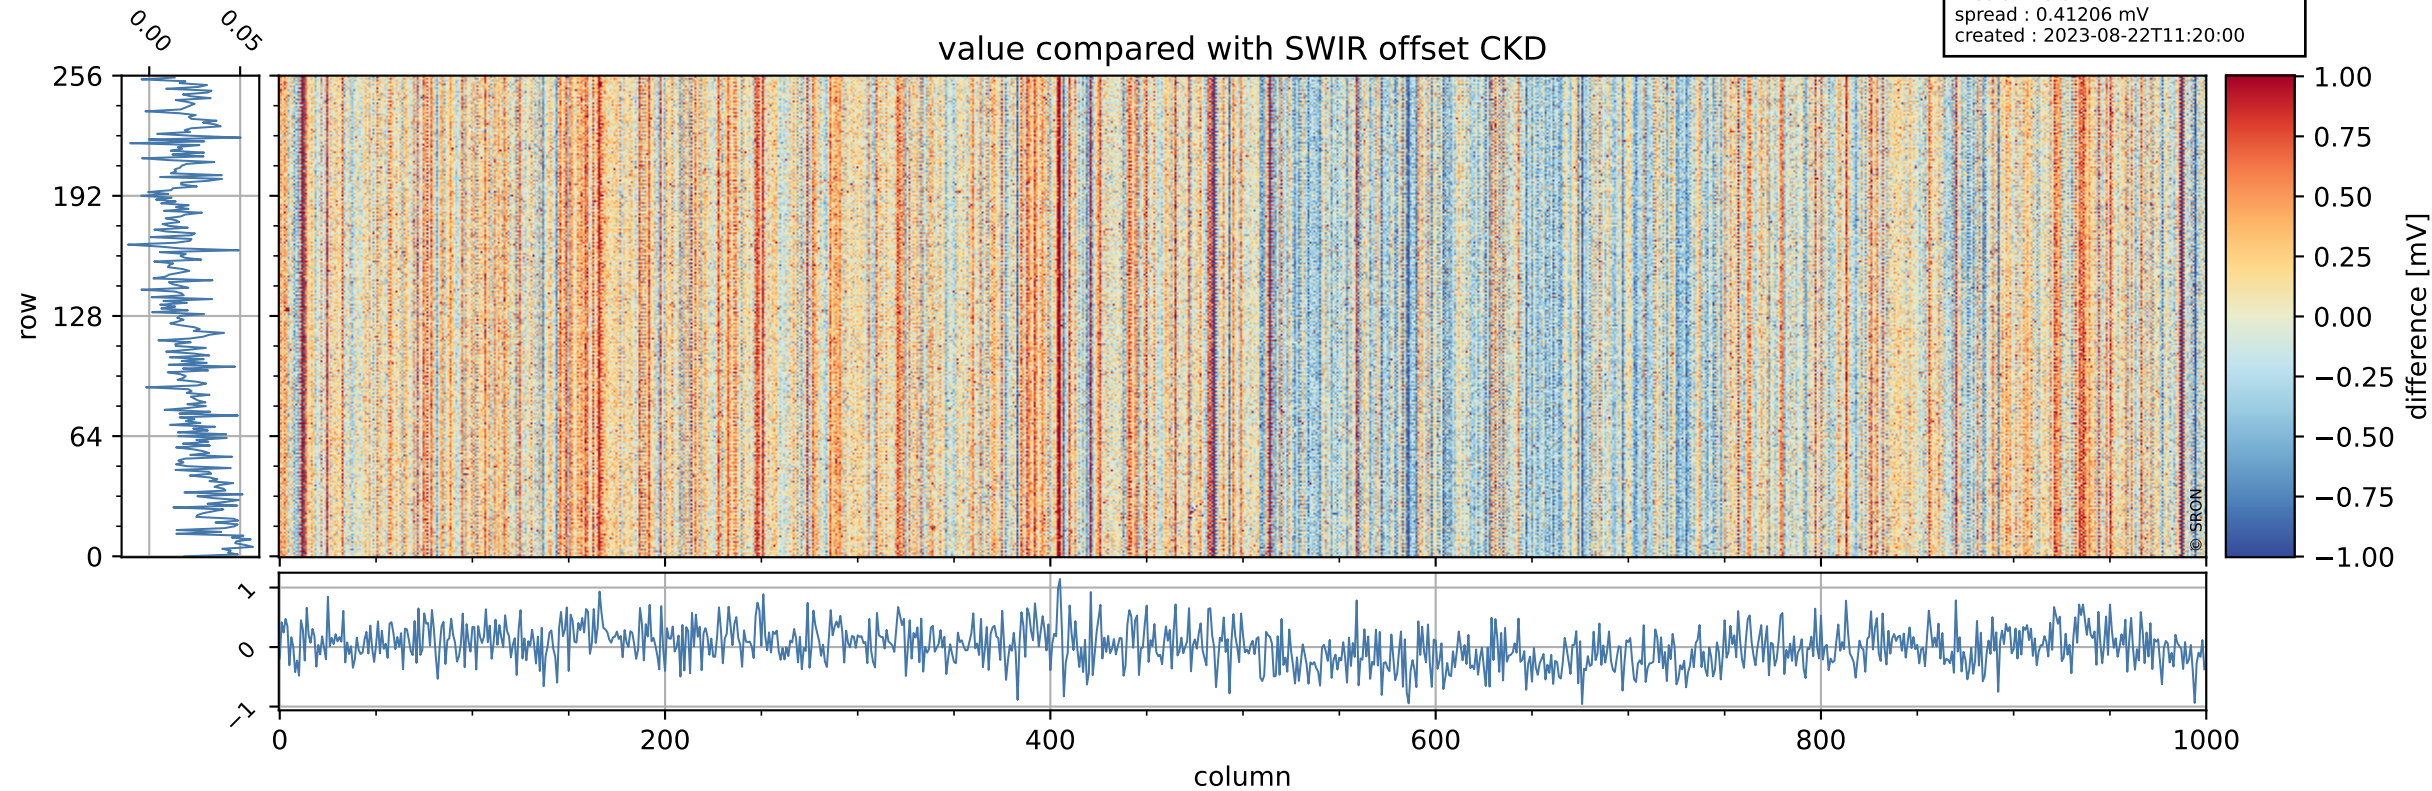

Tropomi SWIR offset (beta nominal)

orbits : 20 in [29872, 29917]
coverage : 2023-07-20 / 2023-07-23
median : 0.52603 V
spread : 0.035916 V
created : 2023-08-22T11:19:59

value detector map

Tropomi SWIR offset (beta nominal)

orbits : 20 in [29872, 29917]
coverage : 2023-07-20 / 2023-07-23
median : 31.048 μV
spread : 15.269 μV
created : 2023-08-22T11:19:59

Tropomi SWIR offset (beta nominal)

orbits : 20 in [29872, 29917]
coverage : 2023-07-20 / 2023-07-23
median : 0.020547 mV
spread : 0.41206 mV
created : 2023-08-22T11:20:00

value compared with SWIR offset CKD

Tropomi SWIR offset (beta nominal) ground-tracks of Sentinel-5P

orbits : 20 in [29872, 29917]
coverage : 2023-07-20 / 2023-07-23
created : 2023-08-22T11:20:00

Tropomi SWIR offset (beta nominal)

orbits : [1867, 29917]
coverage : 2018-02-20 / 2023-07-23
created : 2023-08-22T11:20:00

trend of detector median & temperatures