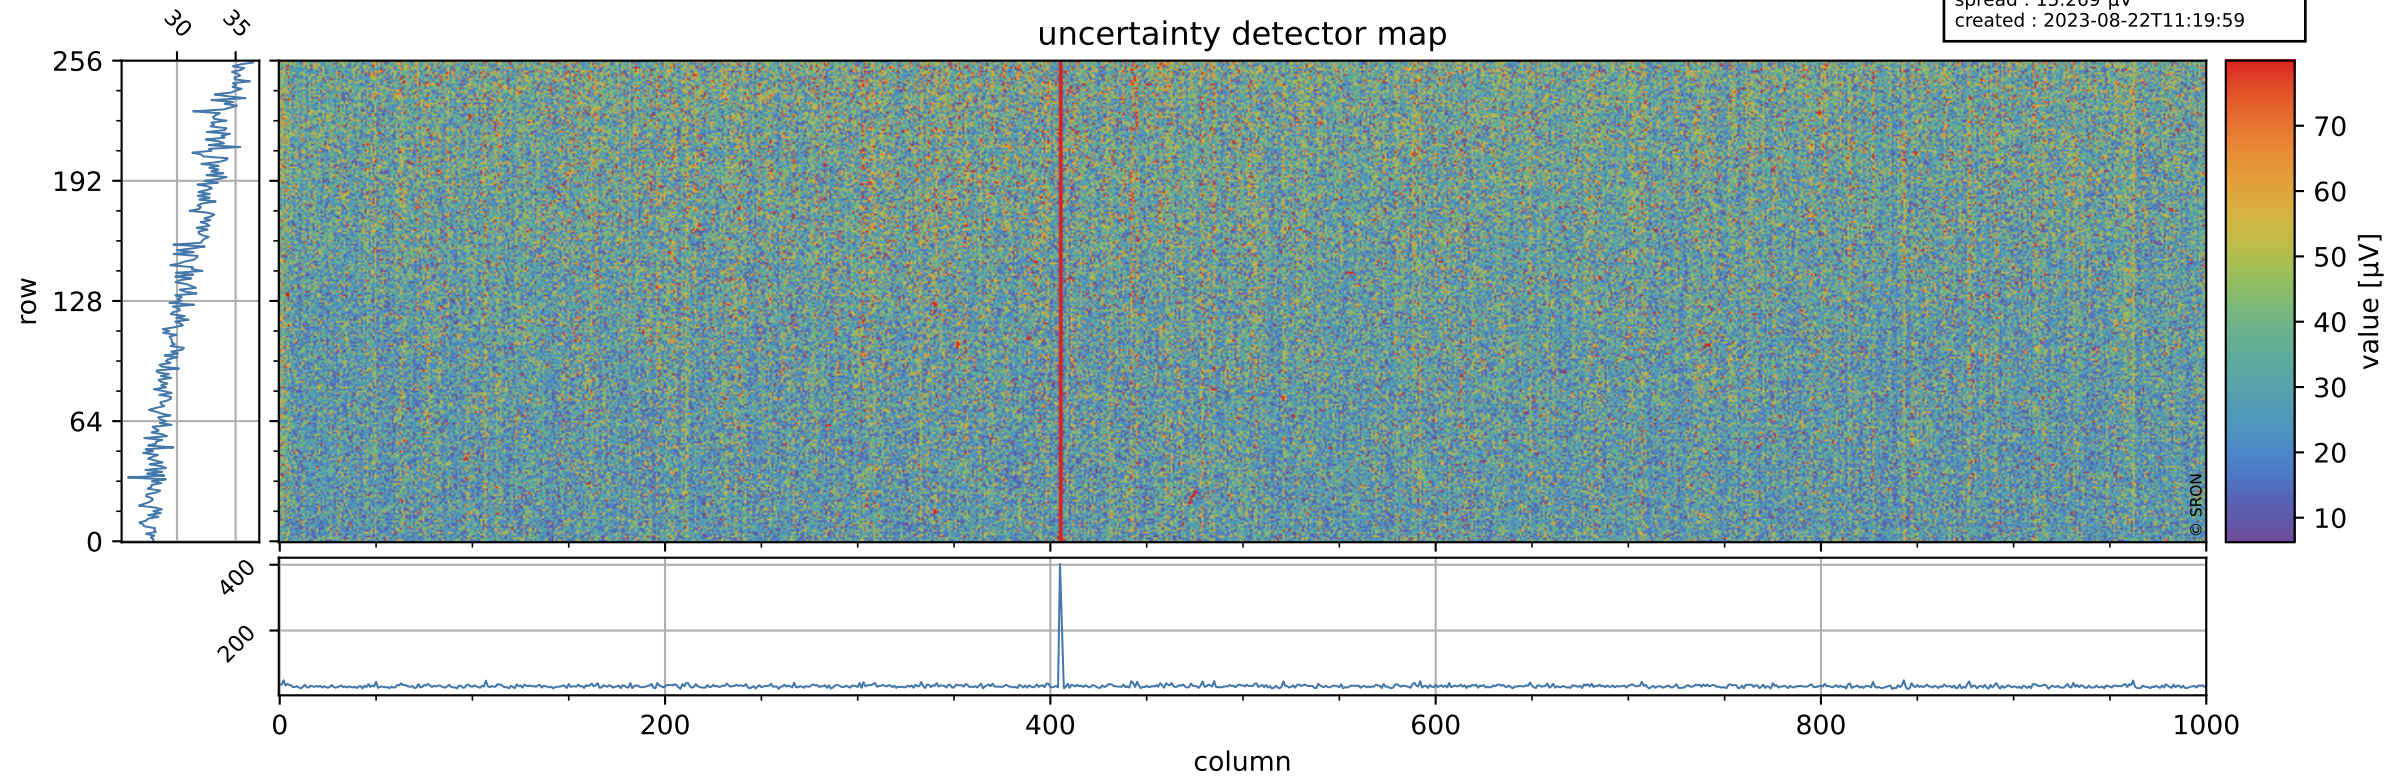

Tropomi SWIR offset (beta nominal)

orbits : 20 in [29872, 29917]
coverage : 2023-07-20 / 2023-07-23
median : 0.52603 V
spread : 0.035916 V
created : 2023-08-22T11:19:59

value detector map

Tropomi SWIR offset (beta nominal)

orbits : 20 in [29872, 29917]
coverage : 2023-07-20 / 2023-07-23
median : 31.048 μV
spread : 15.269 μV
created : 2023-08-22T11:19:59

Tropomi SWIR offset (beta nominal)

orbits : 20 in [29872, 29917]
coverage : 2023-07-20 / 2023-07-23
median : 0.020547 mV
spread : 0.41206 mV
created : 2023-08-22T11:20:00

value compared with SWIR offset CKD

Tropomi SWIR offset (beta nominal) ground-tracks of Sentinel-5P

orbits : 20 in [29872, 29917]
coverage : 2023-07-20 / 2023-07-23
created : 2023-08-22T11:20:00

Tropomi SWIR offset (beta nominal)

orbits : [1867, 29917]
coverage : 2018-02-20 / 2023-07-23
created : 2023-08-22T11:20:00

trend of detector median & temperatures