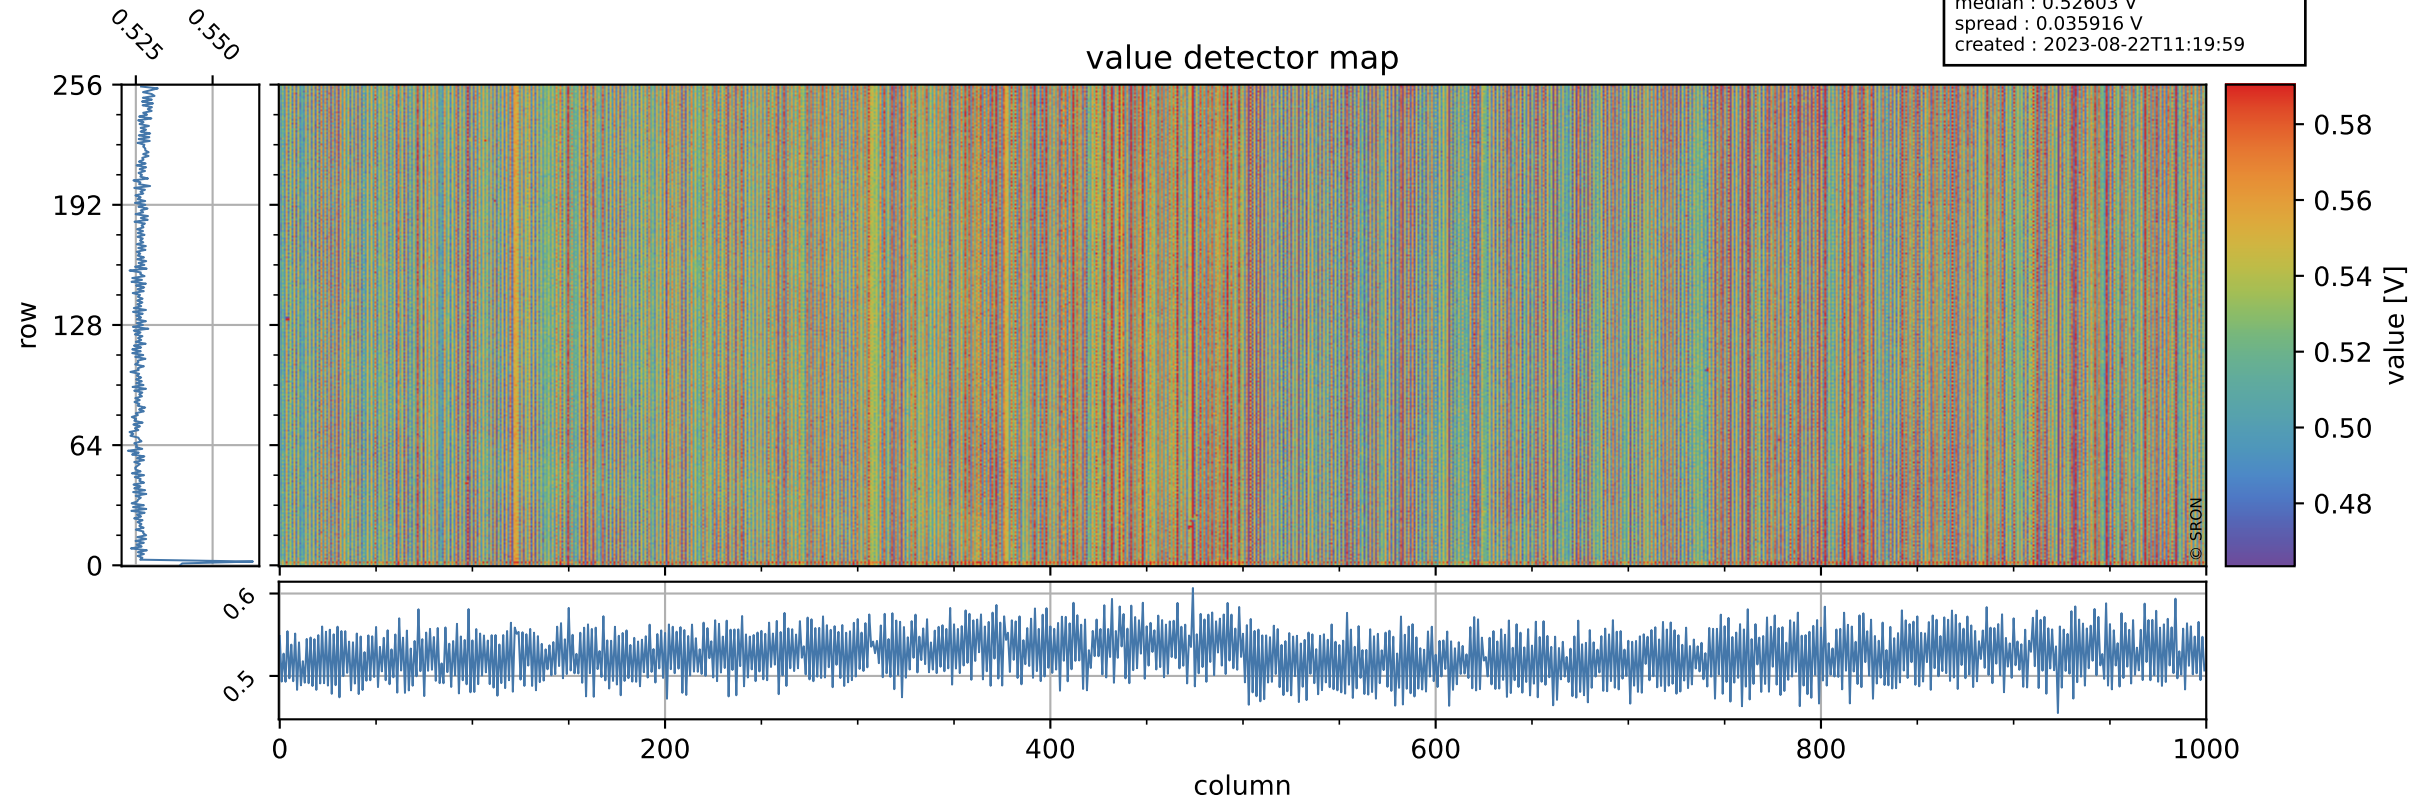

Tropomi SWIR offset (beta nominal)

orbits : 20 in [29872, 29917]
coverage : 2023-07-20 / 2023-07-23
median : 0.52603 V
spread : 0.035916 V
created : 2023-08-22T11:19:59

value detector map

Tropomi SWIR offset (beta nominal)

orbits : 20 in [29872, 29917]
coverage : 2023-07-20 / 2023-07-23
median : 31.048 μV
spread : 15.269 μV
created : 2023-08-22T11:19:59

Tropomi SWIR offset (beta nominal)

orbits : 20 in [29872, 29917]
coverage : 2023-07-20 / 2023-07-23
median : 0.020547 mV
spread : 0.41206 mV
created : 2023-08-22T11:20:00

value compared with SWIR offset CKD

Tropomi SWIR offset (beta nominal) ground-tracks of Sentinel-5P

orbits : 20 in [29872, 29917]
coverage : 2023-07-20 / 2023-07-23
created : 2023-08-22T11:20:00

Tropomi SWIR offset (beta nominal)

orbits : [1867, 29917]
coverage : 2018-02-20 / 2023-07-23
created : 2023-08-22T11:20:00

trend of detector median & temperatures