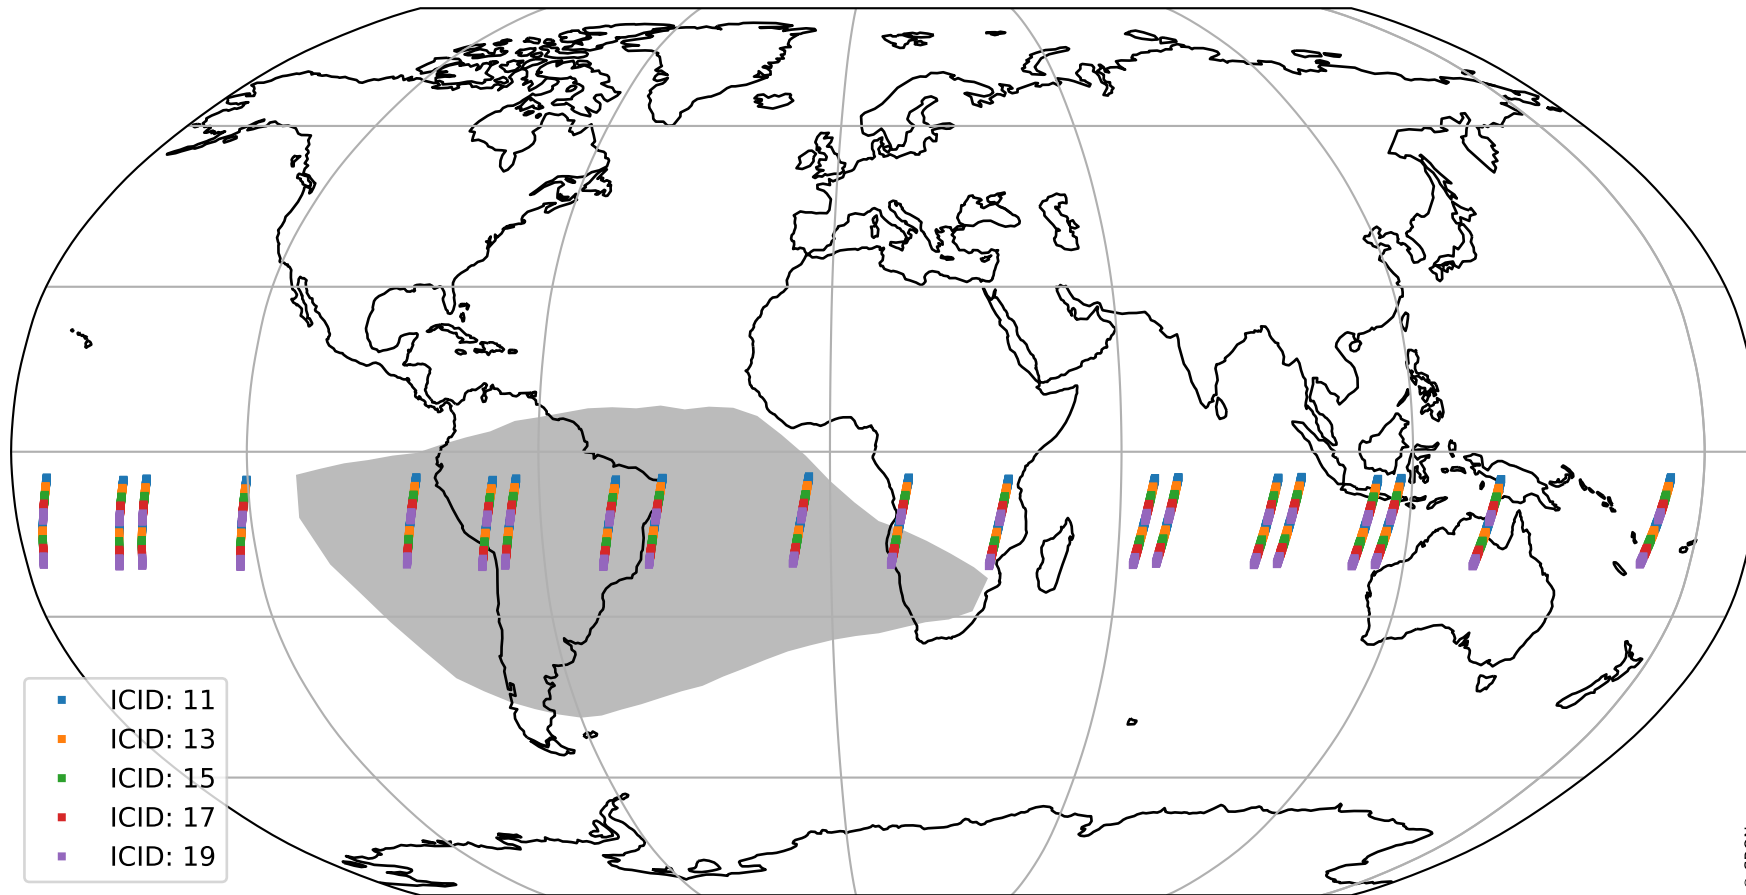

Tropomi SWIR offset (beta nominal)

orbits : 20 in [29872, 29917]
coverage : 2023-07-20 / 2023-07-23
median : 0.52603 V
spread : 0.035916 V
created : 2023-08-22T11:19:59

value detector map

Tropomi SWIR offset (beta nominal)

orbits : 20 in [29872, 29917]
coverage : 2023-07-20 / 2023-07-23
median : 31.048 μV
spread : 15.269 μV
created : 2023-08-22T11:19:59

Tropomi SWIR offset (beta nominal)

orbits : 20 in [29872, 29917]
coverage : 2023-07-20 / 2023-07-23
median : 0.020547 mV
spread : 0.41206 mV
created : 2023-08-22T11:20:00

value compared with SWIR offset CKD

Tropomi SWIR offset (beta nominal) ground-tracks of Sentinel-5P

orbits : 20 in [29872, 29917]
coverage : 2023-07-20 / 2023-07-23
created : 2023-08-22T11:20:00

Tropomi SWIR offset (beta nominal)

orbits : [1867, 29917]
coverage : 2018-02-20 / 2023-07-23
created : 2023-08-22T11:20:00

trend of detector median & temperatures