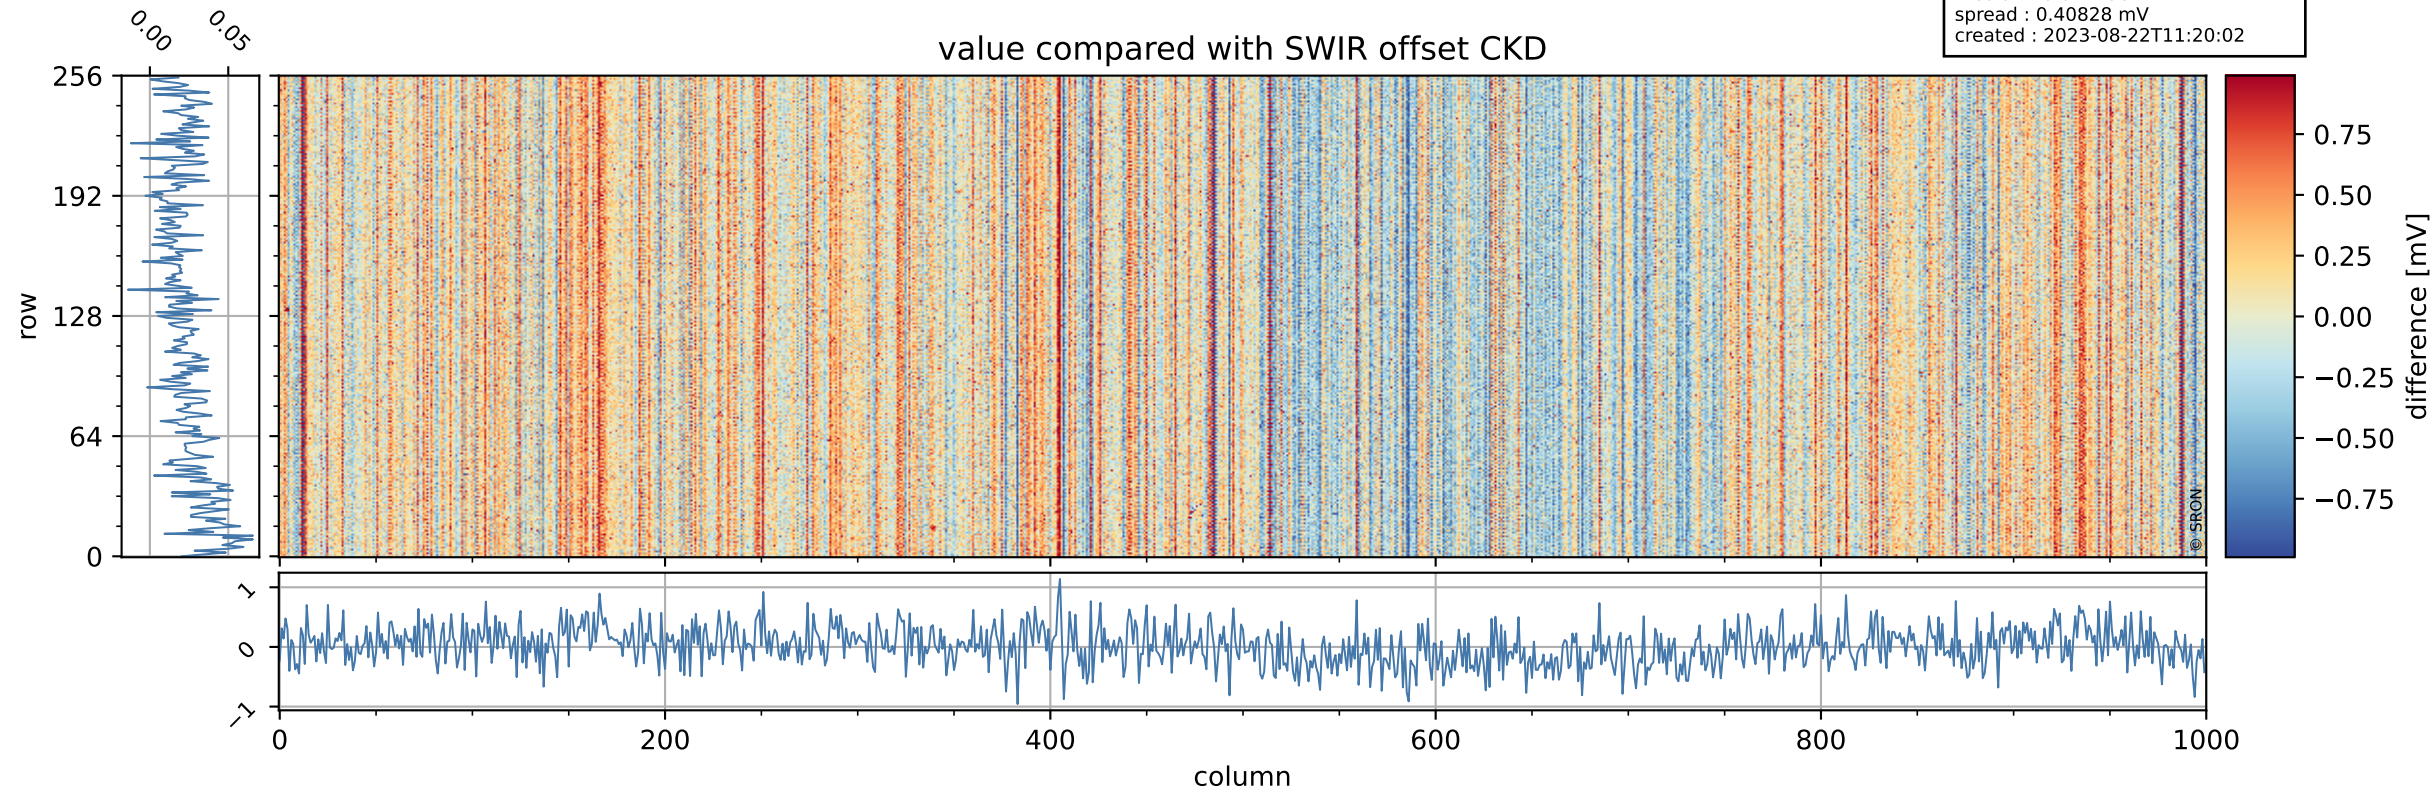

## value detector map

# Tropomi SWIR offset (beta nominal)

orbits : 19 in [29917, 29962]  
coverage : 2023-07-23 / 2023-07-26  
median : 31.806  $\mu\text{V}$   
spread : 15.449  $\mu\text{V}$   
created : 2023-08-22T11:20:02

# Tropomi SWIR offset (beta nominal)

orbits : 19 in [29917, 29962]  
coverage : 2023-07-23 / 2023-07-26  
median : 0.021298 mV  
spread : 0.40828 mV  
created : 2023-08-22T11:20:02

value compared with SWIR offset CKD

# Tropomi SWIR offset (beta nominal) ground-tracks of Sentinel-5P

orbits : 19 in [29917, 29962]  
coverage : 2023-07-23 / 2023-07-26  
created : 2023-08-22T11:20:02