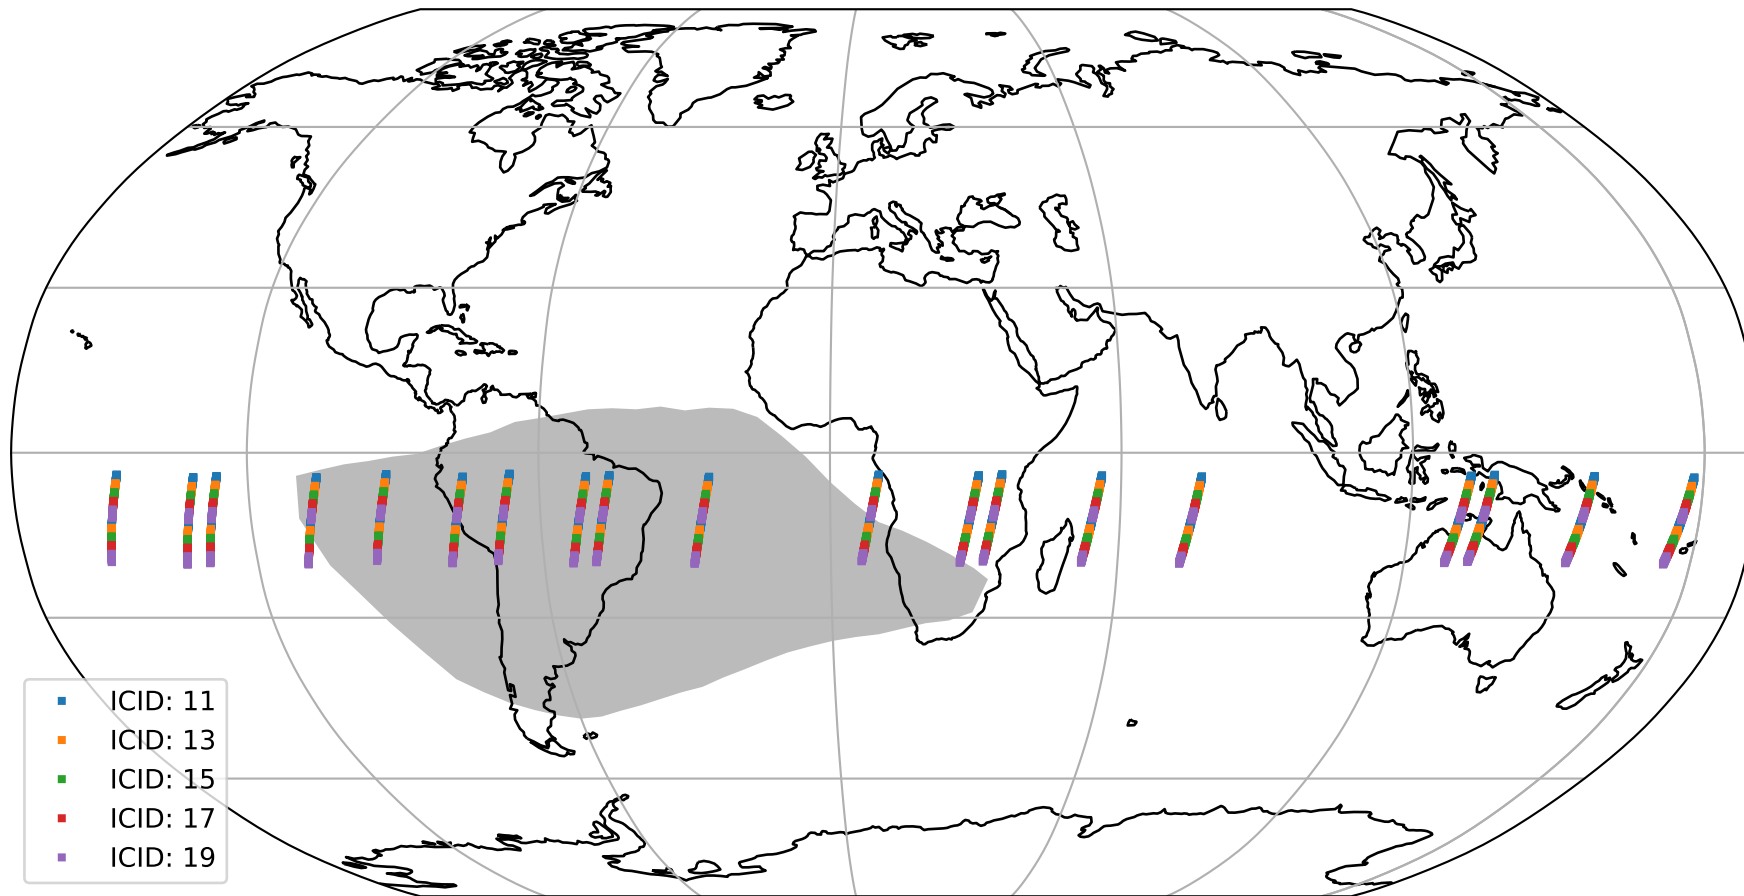

# Tropomi SWIR offset (beta nominal)

orbits : 19 in [29917, 29962]  
coverage : 2023-07-23 / 2023-07-26  
median : 31.806  $\mu\text{V}$   
spread : 15.449  $\mu\text{V}$   
created : 2023-08-22T11:20:02

# Tropomi SWIR offset (beta nominal)

orbits : 19 in [29917, 29962]  
coverage : 2023-07-23 / 2023-07-26  
median : 0.021298 mV  
spread : 0.40828 mV  
created : 2023-08-22T11:20:02

value compared with SWIR offset CKD

# Tropomi SWIR offset (beta nominal) ground-tracks of Sentinel-5P

orbits : 19 in [29917, 29962]  
coverage : 2023-07-23 / 2023-07-26  
created : 2023-08-22T11:20:02

# Tropomi SWIR offset (beta nominal)

orbits : [1867, 29962]  
coverage : 2018-02-20 / 2023-07-26  
created : 2023-08-22T11:20:03