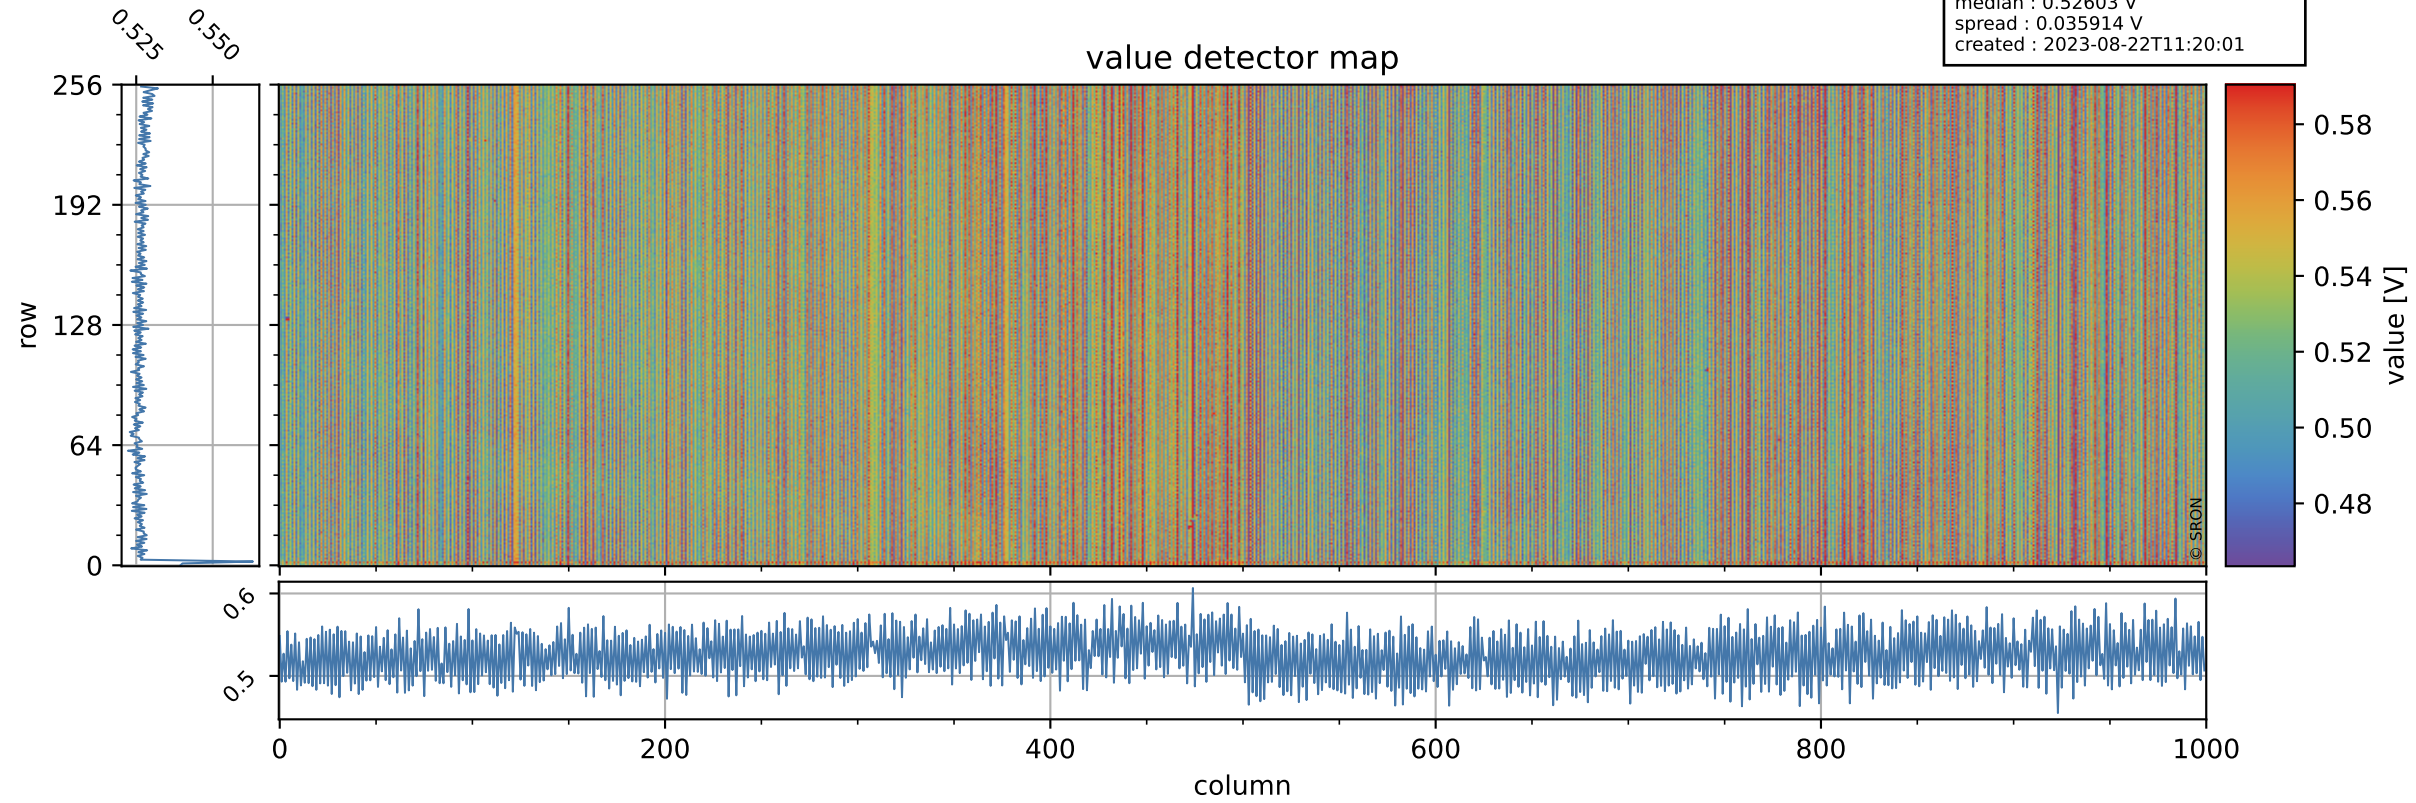

# Tropomi SWIR offset (beta nominal)

orbits : 19 in [29917, 29962]  
coverage : 2023-07-23 / 2023-07-26  
median : 0.52603 V  
spread : 0.035914 V  
created : 2023-08-22T11:20:01

## value detector map

# Tropomi SWIR offset (beta nominal)

orbits : 19 in [29917, 29962]  
coverage : 2023-07-23 / 2023-07-26  
median : 31.806  $\mu\text{V}$   
spread : 15.449  $\mu\text{V}$   
created : 2023-08-22T11:20:02

# Tropomi SWIR offset (beta nominal) ground-tracks of Sentinel-5P

orbits : 19 in [29917, 29962]  
coverage : 2023-07-23 / 2023-07-26  
created : 2023-08-22T11:20:02