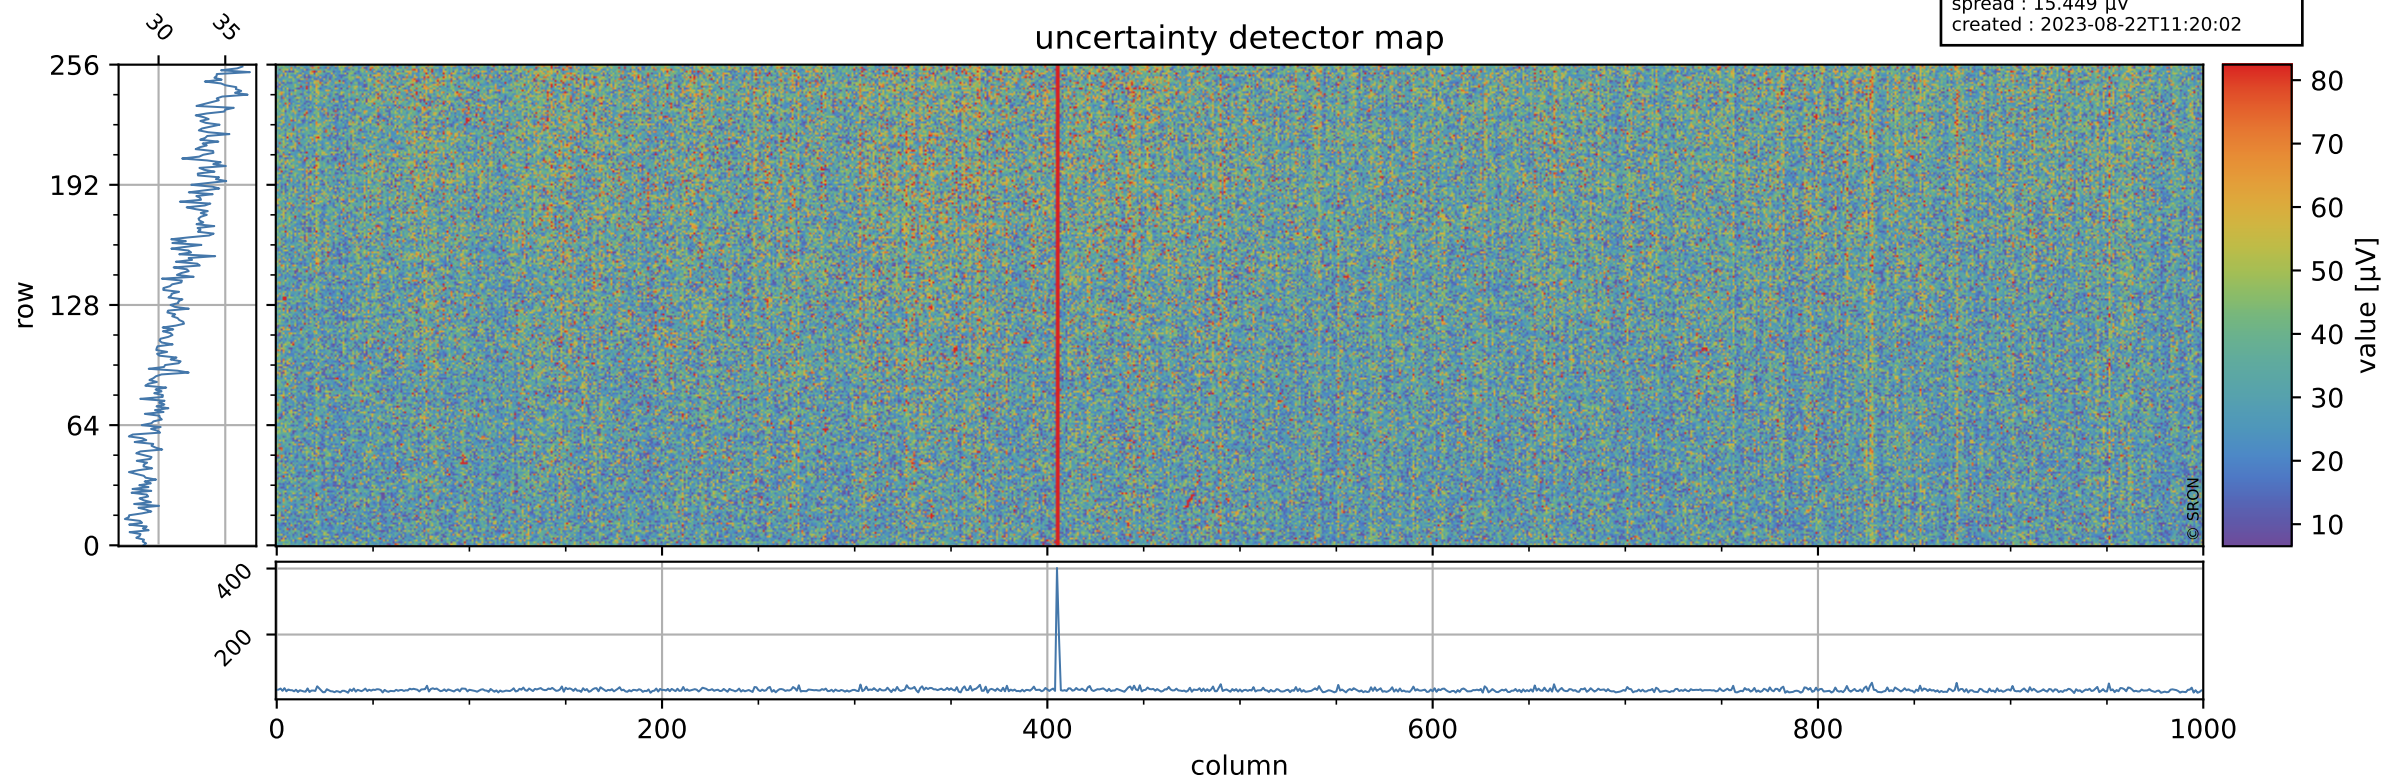

# Tropomi SWIR offset (beta nominal)

orbits : 19 in [29917, 29962]  
coverage : 2023-07-23 / 2023-07-26  
median : 0.52603 V  
spread : 0.035914 V  
created : 2023-08-22T11:20:01

## value detector map

# Tropomi SWIR offset (beta nominal)

orbits : 19 in [29917, 29962]  
coverage : 2023-07-23 / 2023-07-26  
median : 31.806  $\mu\text{V}$   
spread : 15.449  $\mu\text{V}$   
created : 2023-08-22T11:20:02

# Tropomi SWIR offset (beta nominal) ground-tracks of Sentinel-5P

orbits : 19 in [29917, 29962]  
coverage : 2023-07-23 / 2023-07-26  
created : 2023-08-22T11:20:02