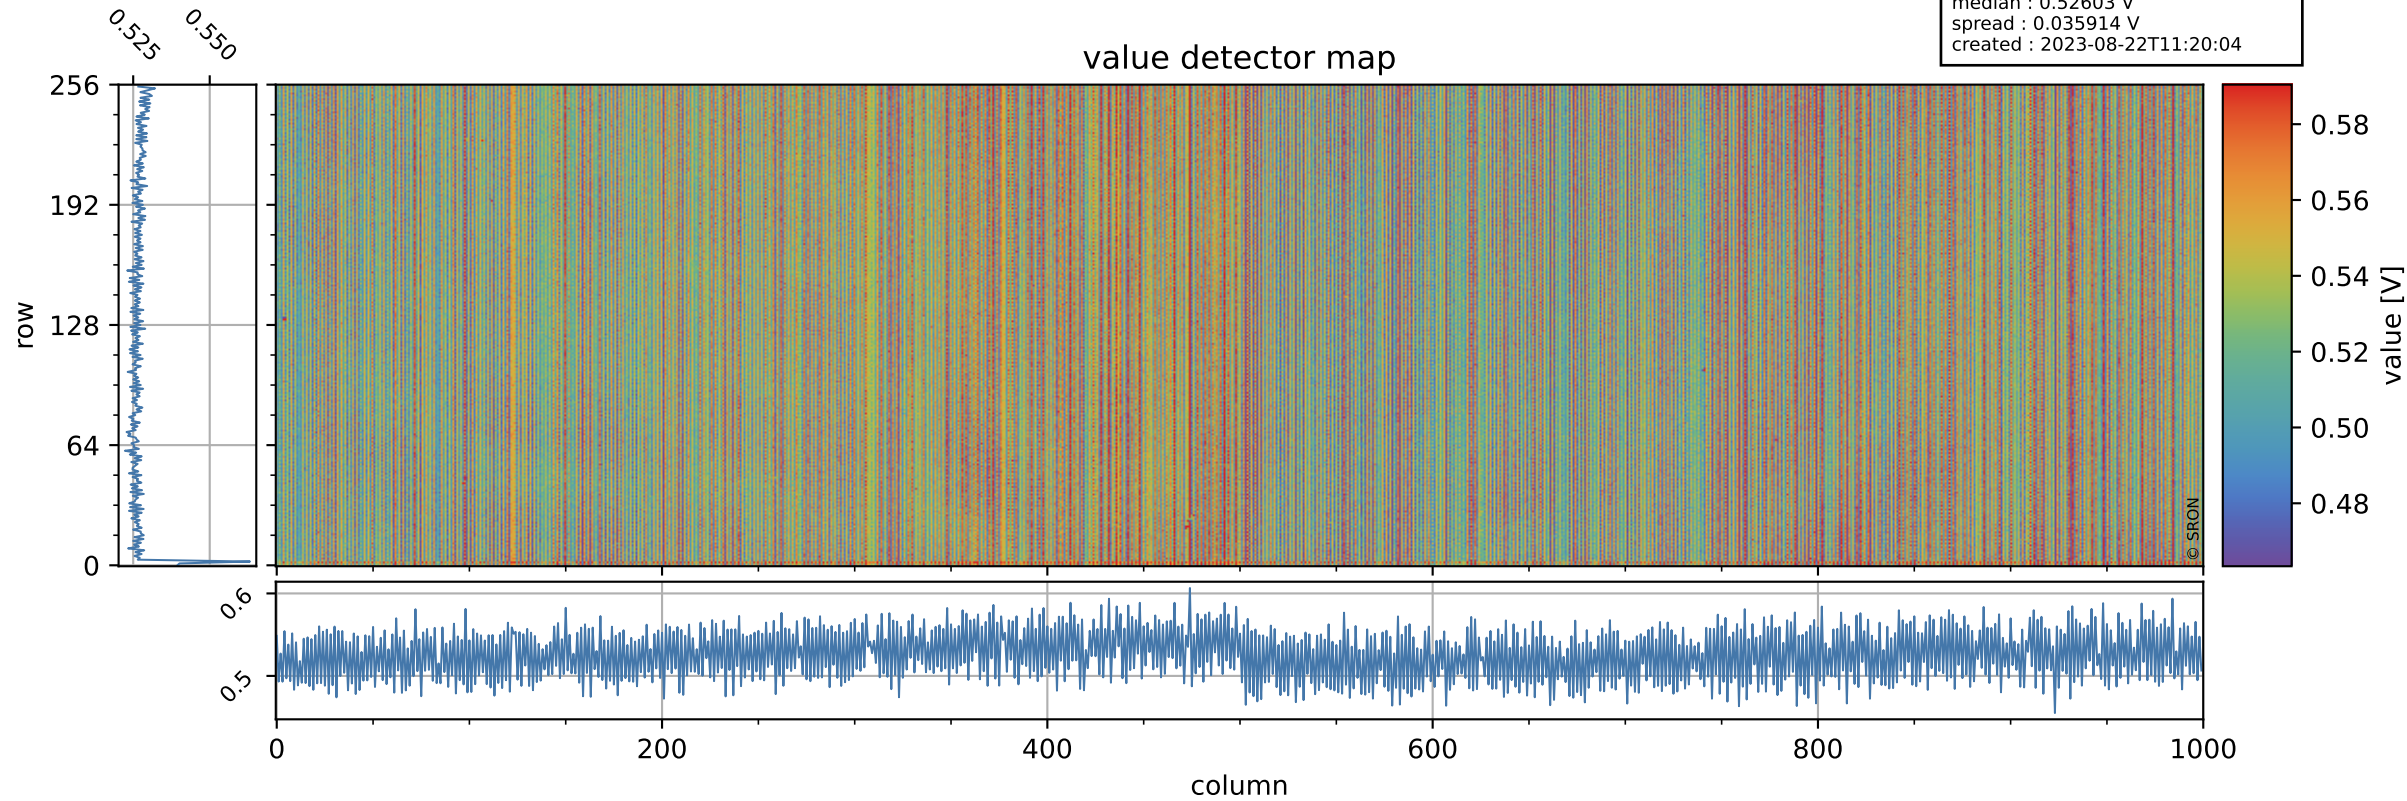

Tropomi SWIR offset (beta nominal)

orbits : 20 in [29962, 30007]
coverage : 2023-07-26 / 2023-07-29
median : 0.52603 V
spread : 0.035914 V
created : 2023-08-22T11:20:04

value detector map

Tropomi SWIR offset (beta nominal)

orbits : 20 in [29962, 30007]
coverage : 2023-07-26 / 2023-07-29
median : 32.073 μV
spread : 15.815 μV
created : 2023-08-22T11:20:04

Tropomi SWIR offset (beta nominal)

orbits : 20 in [29962, 30007]
coverage : 2023-07-26 / 2023-07-29
median : 0.014556 mV
spread : 0.41517 mV
created : 2023-08-22T11:20:04

value compared with SWIR offset CKD

Tropomi SWIR offset (beta nominal) ground-tracks of Sentinel-5P

orbits : 20 in [29962, 30007]
coverage : 2023-07-26 / 2023-07-29
created : 2023-08-22T11:20:04

Tropomi SWIR offset (beta nominal)

orbits : [1867, 30007]
coverage : 2018-02-20 / 2023-07-29
created : 2023-08-22T11:20:05

trend of detector median & temperatures