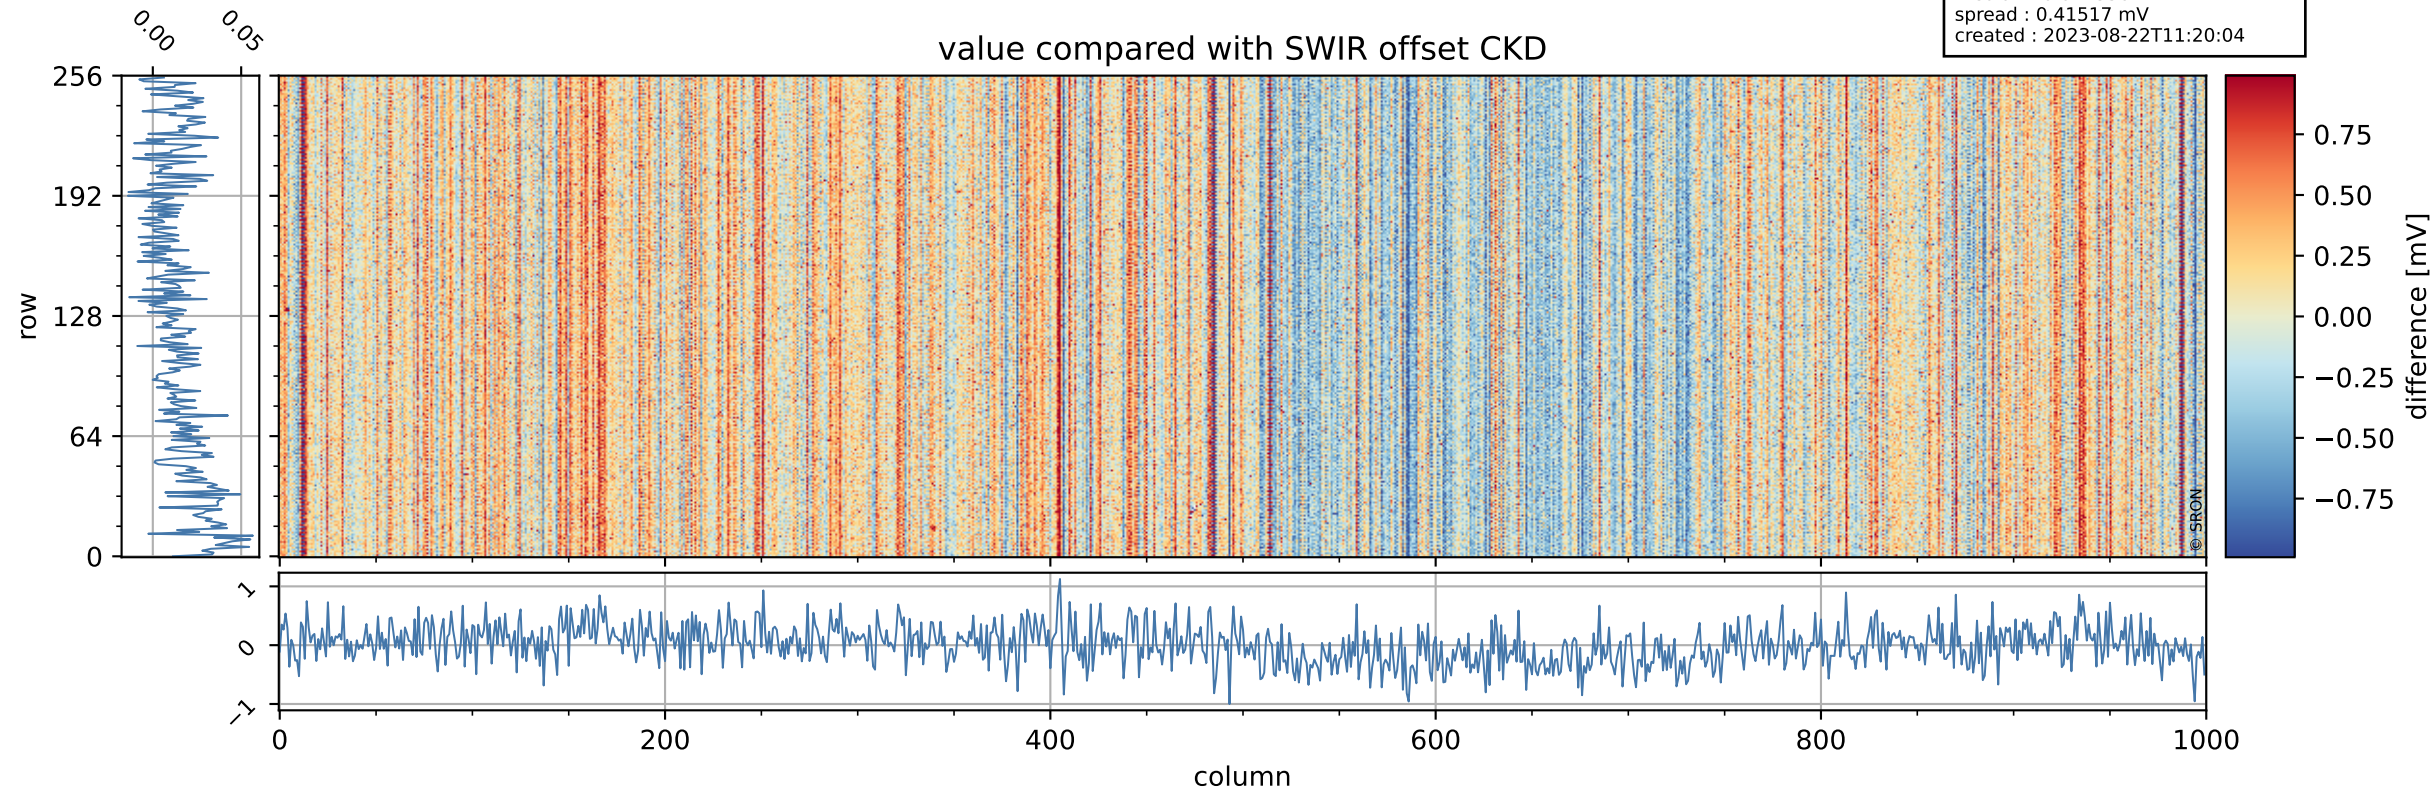

Tropomi SWIR offset (beta nominal)

orbits : 20 in [29962, 30007]
coverage : 2023-07-26 / 2023-07-29
median : 0.52603 V
spread : 0.035914 V
created : 2023-08-22T11:20:04

value detector map

Tropomi SWIR offset (beta nominal)

orbits : 20 in [29962, 30007]
coverage : 2023-07-26 / 2023-07-29
median : 32.073 μV
spread : 15.815 μV
created : 2023-08-22T11:20:04

Tropomi SWIR offset (beta nominal)

orbits : 20 in [29962, 30007]
coverage : 2023-07-26 / 2023-07-29
median : 0.014556 mV
spread : 0.41517 mV
created : 2023-08-22T11:20:04

value compared with SWIR offset CKD

Tropomi SWIR offset (beta nominal) ground-tracks of Sentinel-5P

orbits : 20 in [29962, 30007]
coverage : 2023-07-26 / 2023-07-29
created : 2023-08-22T11:20:04

Tropomi SWIR offset (beta nominal)

orbits : [1867, 30007]
coverage : 2018-02-20 / 2023-07-29
created : 2023-08-22T11:20:05

trend of detector median & temperatures