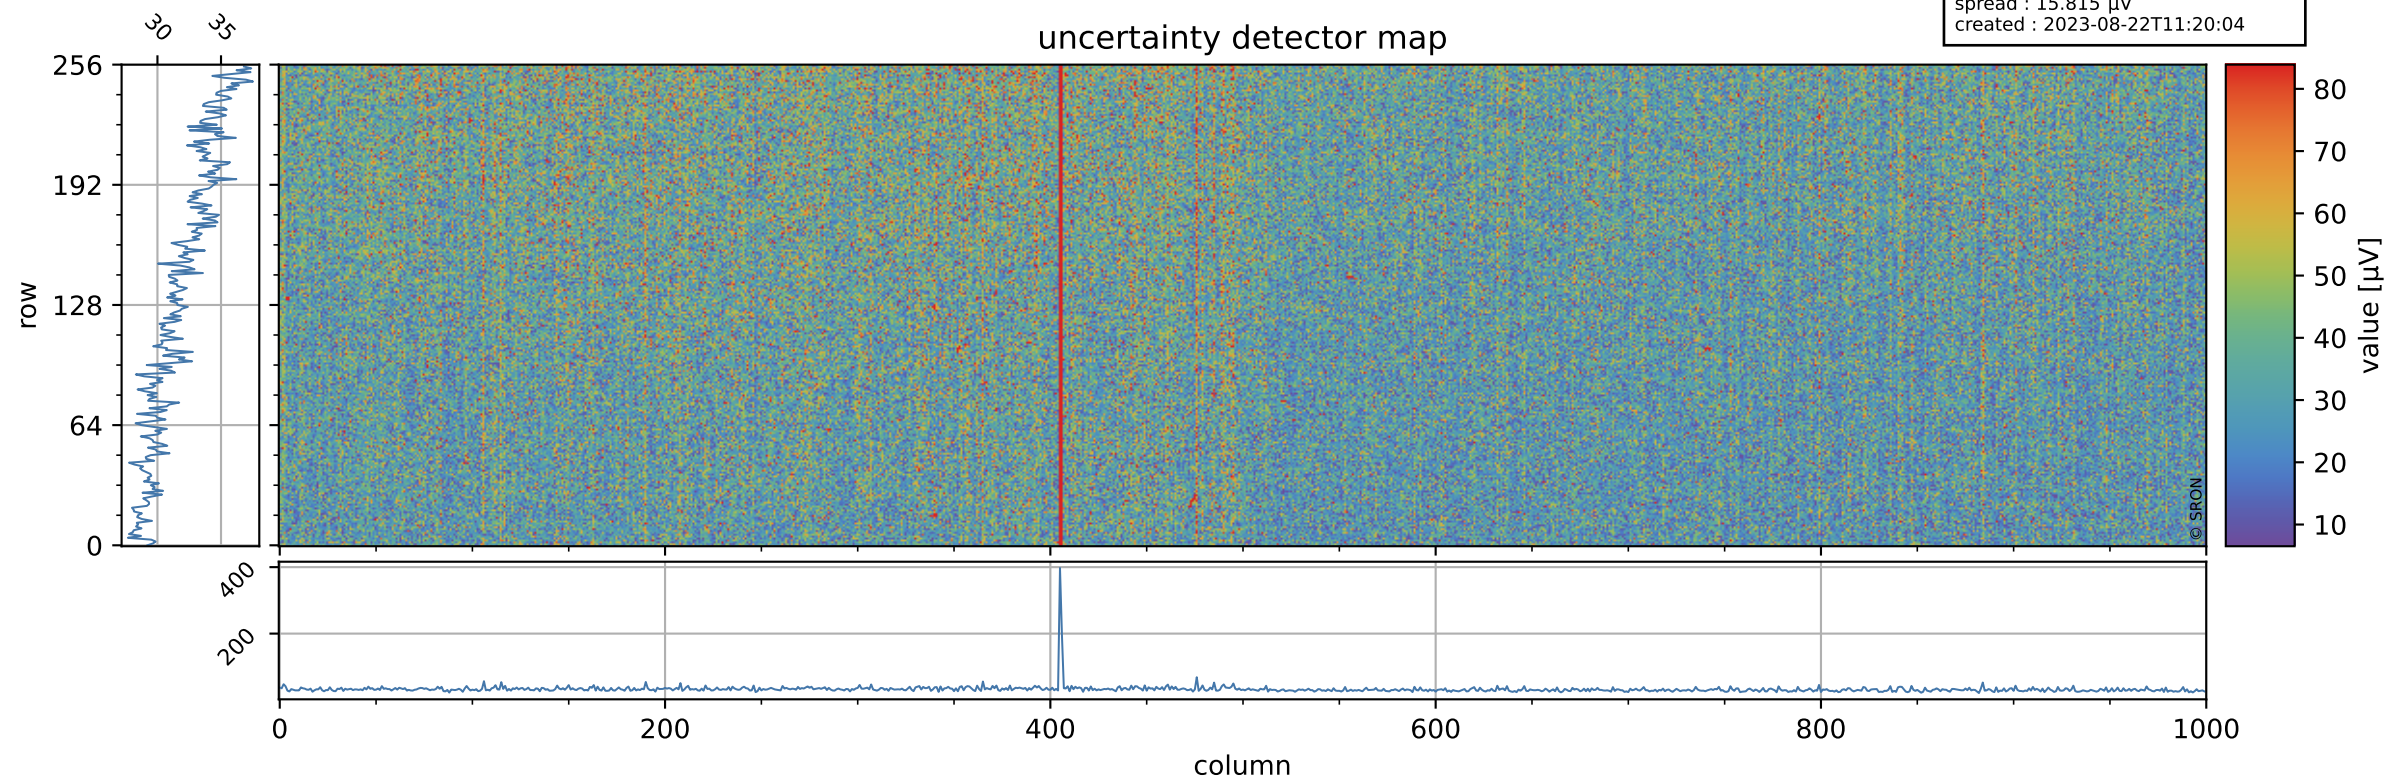

Tropomi SWIR offset (beta nominal)

orbits : 20 in [29962, 30007]
coverage : 2023-07-26 / 2023-07-29
median : 0.52603 V
spread : 0.035914 V
created : 2023-08-22T11:20:04

value detector map

Tropomi SWIR offset (beta nominal)

orbits : 20 in [29962, 30007]
coverage : 2023-07-26 / 2023-07-29
median : 32.073 μV
spread : 15.815 μV
created : 2023-08-22T11:20:04

Tropomi SWIR offset (beta nominal)

orbits : 20 in [29962, 30007]
coverage : 2023-07-26 / 2023-07-29
median : 0.014556 mV
spread : 0.41517 mV
created : 2023-08-22T11:20:04

value compared with SWIR offset CKD

Tropomi SWIR offset (beta nominal) ground-tracks of Sentinel-5P

orbits : 20 in [29962, 30007]
coverage : 2023-07-26 / 2023-07-29
created : 2023-08-22T11:20:04

Tropomi SWIR offset (beta nominal)

orbits : [1867, 30007]
coverage : 2018-02-20 / 2023-07-29
created : 2023-08-22T11:20:05

trend of detector median & temperatures