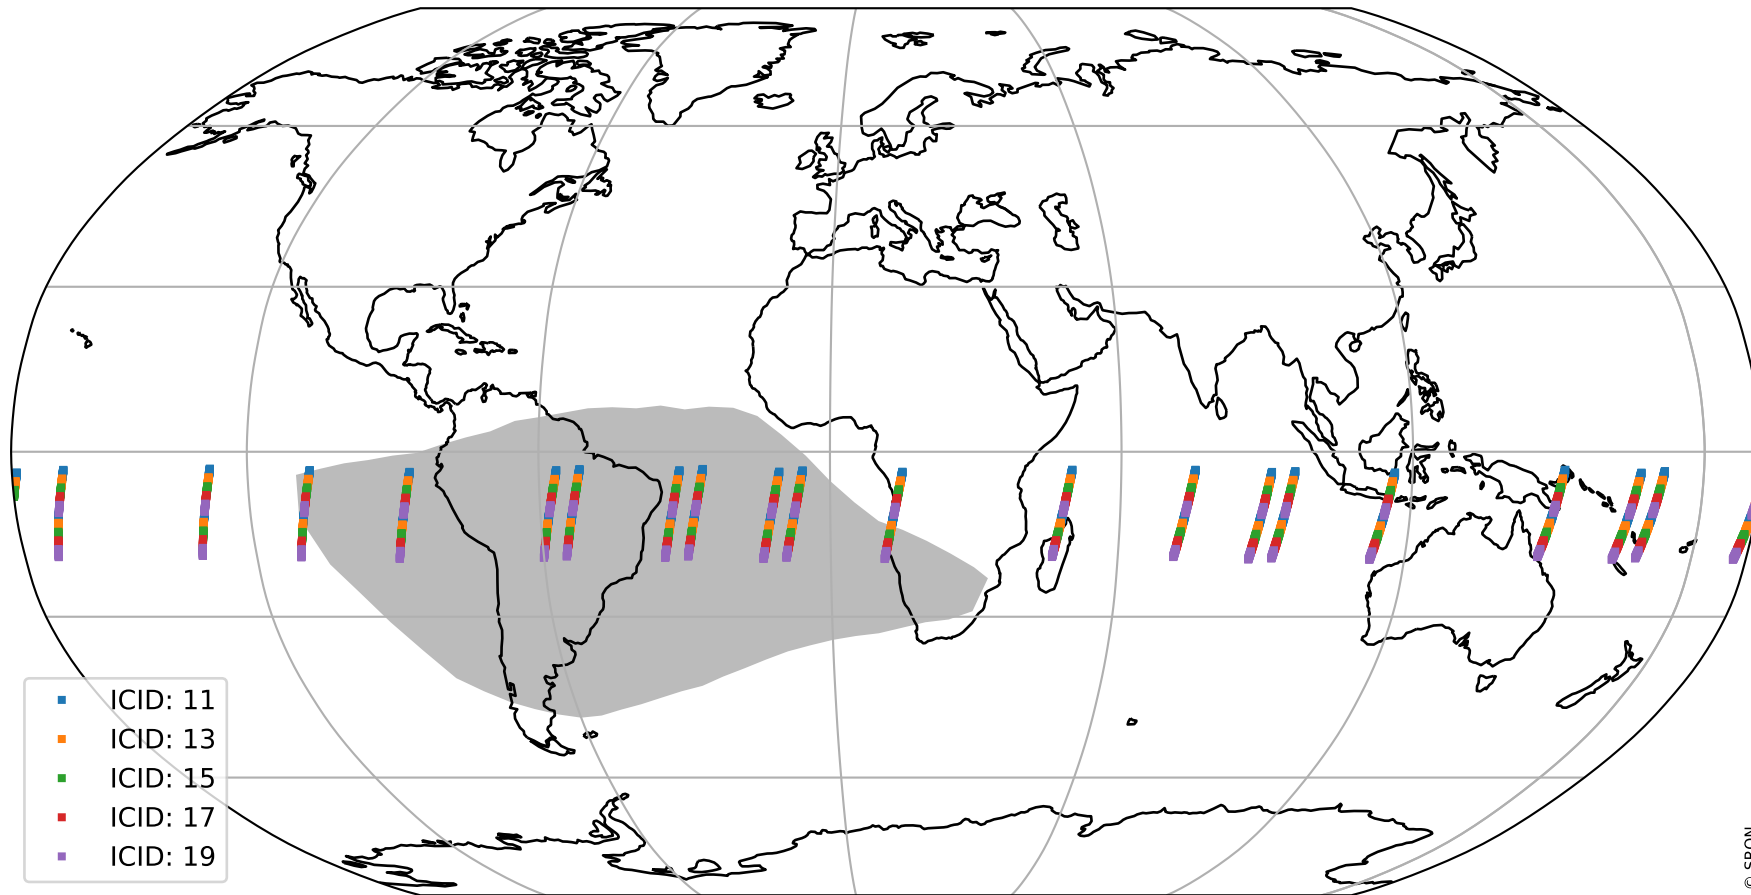

Tropomi SWIR offset (beta nominal)

orbits : 20 in [29962, 30007]
coverage : 2023-07-26 / 2023-07-29
median : 0.52603 V
spread : 0.035914 V
created : 2023-08-22T11:20:04

value detector map

Tropomi SWIR offset (beta nominal)

orbits : 20 in [29962, 30007]
coverage : 2023-07-26 / 2023-07-29
median : 32.073 μV
spread : 15.815 μV
created : 2023-08-22T11:20:04

Tropomi SWIR offset (beta nominal)

orbits : 20 in [29962, 30007]
coverage : 2023-07-26 / 2023-07-29
median : 0.014556 mV
spread : 0.41517 mV
created : 2023-08-22T11:20:04

value compared with SWIR offset CKD

Tropomi SWIR offset (beta nominal) ground-tracks of Sentinel-5P

orbits : 20 in [29962, 30007]
coverage : 2023-07-26 / 2023-07-29
created : 2023-08-22T11:20:04

Tropomi SWIR offset (beta nominal)

orbits : [1867, 30007]
coverage : 2018-02-20 / 2023-07-29
created : 2023-08-22T11:20:05

trend of detector median & temperatures