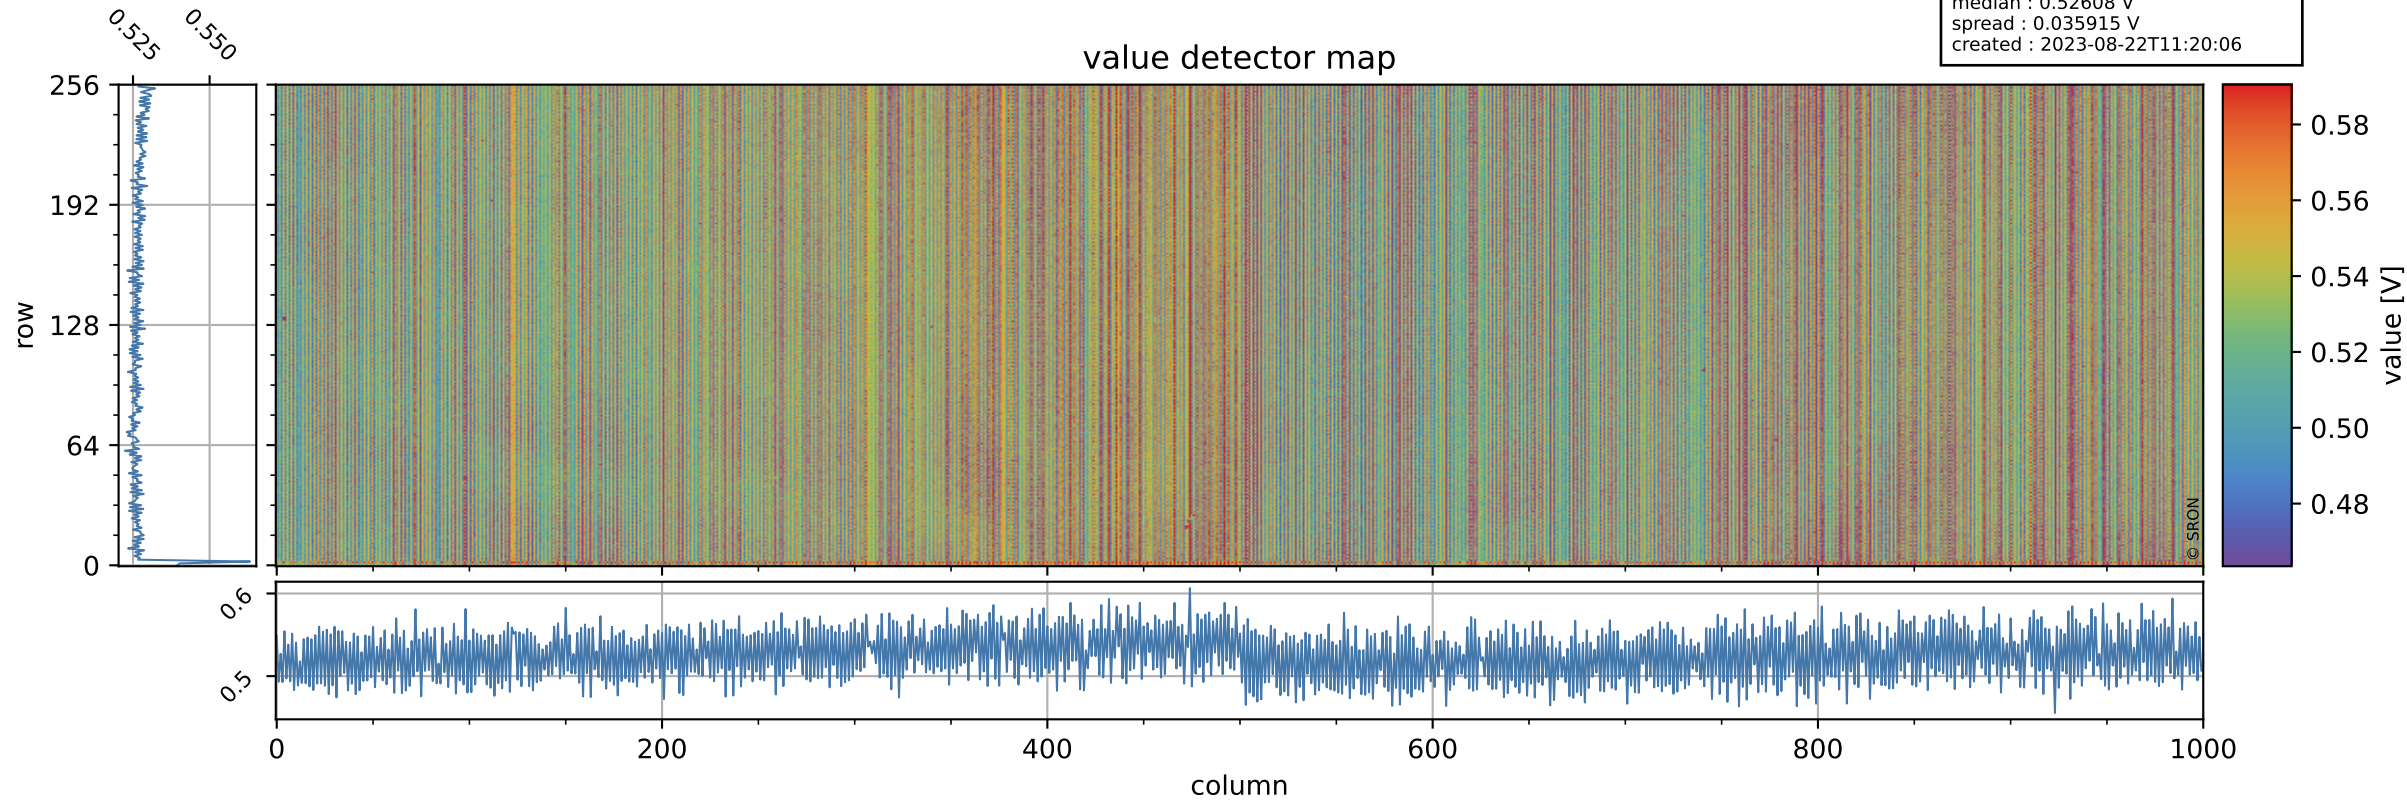

Tropomi SWIR offset (beta nominal)

orbits : 18 in [30007, 30052]
coverage : 2023-07-29 / 2023-08-01
median : 0.52608 V
spread : 0.035915 V
created : 2023-08-22T11:20:06

value detector map

Tropomi SWIR offset (beta nominal)

orbits : 18 in [30007, 30052]
coverage : 2023-07-29 / 2023-08-01
median : 31.28 μV
spread : 15.446 μV
created : 2023-08-22T11:20:06

Tropomi SWIR offset (beta nominal)

orbits : 18 in [30007, 30052]
coverage : 2023-07-29 / 2023-08-01
median : 0.066277 mV
spread : 0.40845 mV
created : 2023-08-22T11:20:06

value compared with SWIR offset CKD

Tropomi SWIR offset (beta nominal) ground-tracks of Sentinel-5P

orbits : 18 in [30007, 30052]
coverage : 2023-07-29 / 2023-08-01
created : 2023-08-22T11:20:07

Tropomi SWIR offset (beta nominal)

orbits : [1867, 30052]
coverage : 2018-02-20 / 2023-08-01
created : 2023-08-22T11:20:07

trend of detector median & temperatures