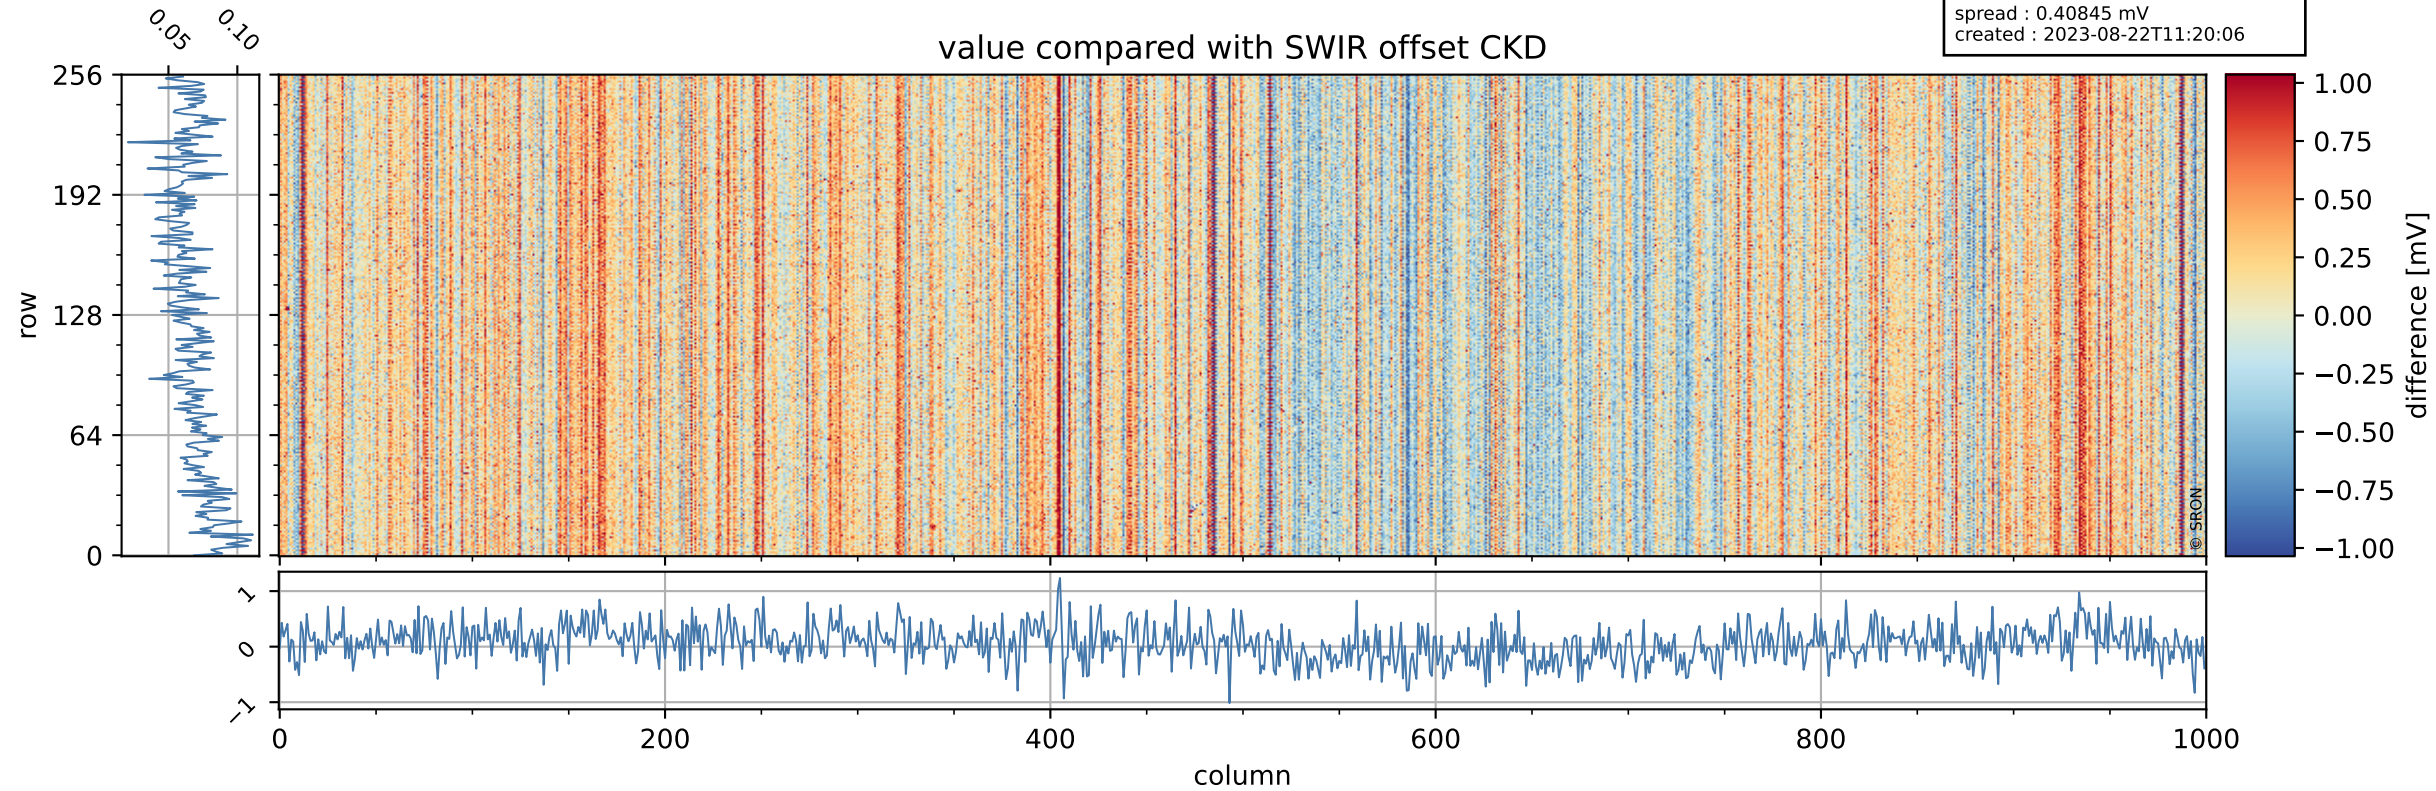

Tropomi SWIR offset (beta nominal)

orbits : 18 in [30007, 30052]
coverage : 2023-07-29 / 2023-08-01
median : 0.52608 V
spread : 0.035915 V
created : 2023-08-22T11:20:06

value detector map

Tropomi SWIR offset (beta nominal)

orbits : 18 in [30007, 30052]
coverage : 2023-07-29 / 2023-08-01
median : 31.28 μV
spread : 15.446 μV
created : 2023-08-22T11:20:06

Tropomi SWIR offset (beta nominal)

orbits : 18 in [30007, 30052]
coverage : 2023-07-29 / 2023-08-01
median : 0.066277 mV
spread : 0.40845 mV
created : 2023-08-22T11:20:06

value compared with SWIR offset CKD

Tropomi SWIR offset (beta nominal) ground-tracks of Sentinel-5P

orbits : 18 in [30007, 30052]
coverage : 2023-07-29 / 2023-08-01
created : 2023-08-22T11:20:07

Tropomi SWIR offset (beta nominal)

orbits : [1867, 30052]
coverage : 2018-02-20 / 2023-08-01
created : 2023-08-22T11:20:07

trend of detector median & temperatures