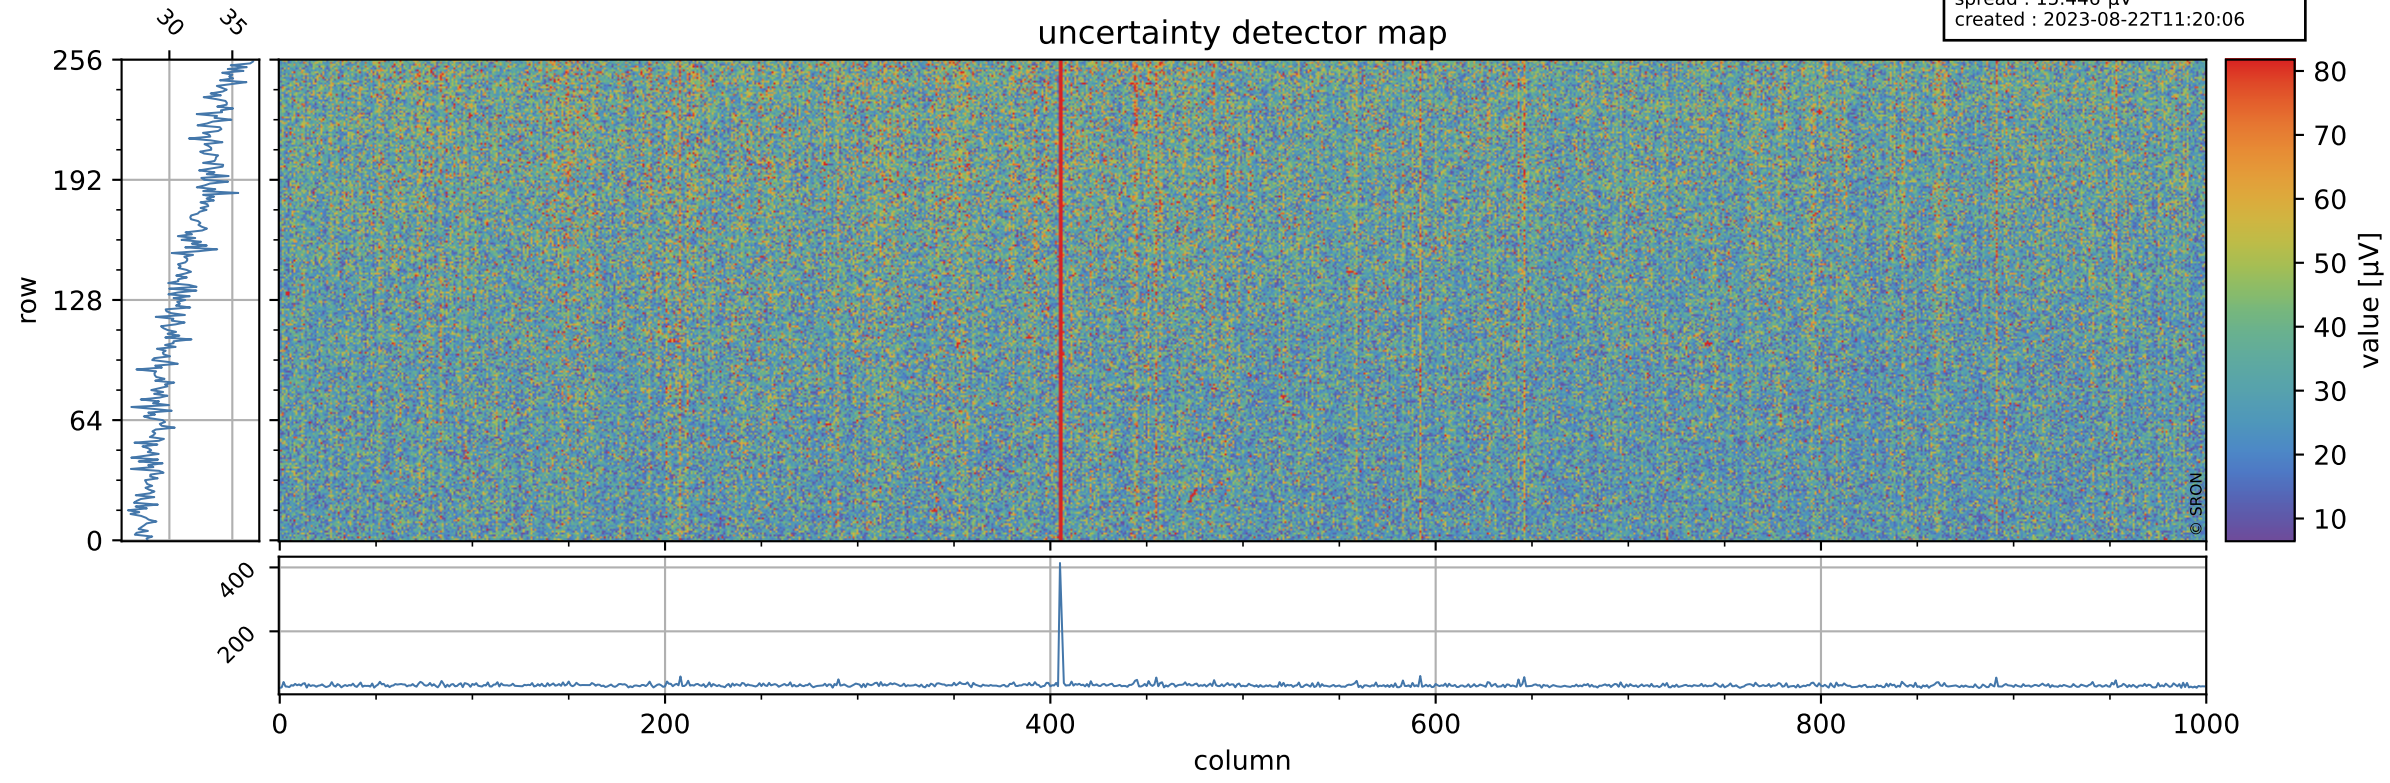

Tropomi SWIR offset (beta nominal)

orbits : 18 in [30007, 30052]
coverage : 2023-07-29 / 2023-08-01
median : 0.52608 V
spread : 0.035915 V
created : 2023-08-22T11:20:06

value detector map

Tropomi SWIR offset (beta nominal)

orbits : 18 in [30007, 30052]
coverage : 2023-07-29 / 2023-08-01
median : 31.28 μV
spread : 15.446 μV
created : 2023-08-22T11:20:06

Tropomi SWIR offset (beta nominal)

orbits : 18 in [30007, 30052]
coverage : 2023-07-29 / 2023-08-01
median : 0.066277 mV
spread : 0.40845 mV
created : 2023-08-22T11:20:06

value compared with SWIR offset CKD

Tropomi SWIR offset (beta nominal) ground-tracks of Sentinel-5P

orbits : 18 in [30007, 30052]
coverage : 2023-07-29 / 2023-08-01
created : 2023-08-22T11:20:07

Tropomi SWIR offset (beta nominal)

orbits : [1867, 30052]
coverage : 2018-02-20 / 2023-08-01
created : 2023-08-22T11:20:07

trend of detector median & temperatures