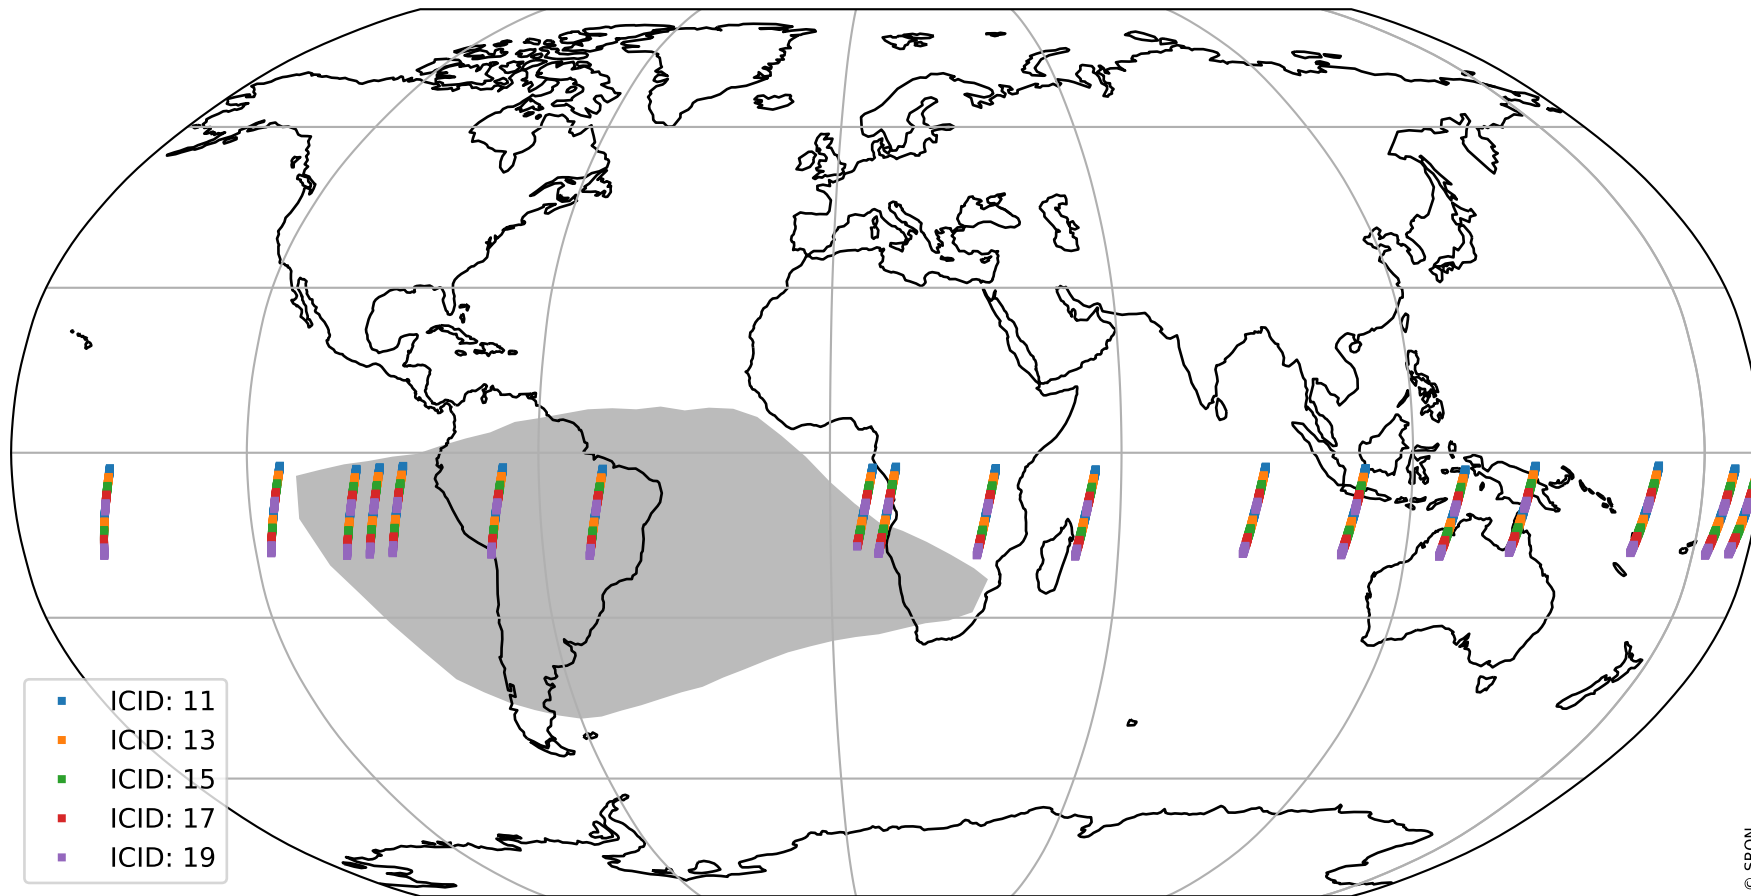

Tropomi SWIR offset (beta nominal)

orbits : 18 in [30007, 30052]
coverage : 2023-07-29 / 2023-08-01
median : 0.52608 V
spread : 0.035915 V
created : 2023-08-22T11:20:06

value detector map

Tropomi SWIR offset (beta nominal)

orbits : 18 in [30007, 30052]
coverage : 2023-07-29 / 2023-08-01
median : 31.28 μV
spread : 15.446 μV
created : 2023-08-22T11:20:06

Tropomi SWIR offset (beta nominal)

orbits : 18 in [30007, 30052]
coverage : 2023-07-29 / 2023-08-01
median : 0.066277 mV
spread : 0.40845 mV
created : 2023-08-22T11:20:06

value compared with SWIR offset CKD

Tropomi SWIR offset (beta nominal) ground-tracks of Sentinel-5P

orbits : 18 in [30007, 30052]
coverage : 2023-07-29 / 2023-08-01
created : 2023-08-22T11:20:07

Tropomi SWIR offset (beta nominal)

orbits : [1867, 30052]
coverage : 2018-02-20 / 2023-08-01
created : 2023-08-22T11:20:07

trend of detector median & temperatures