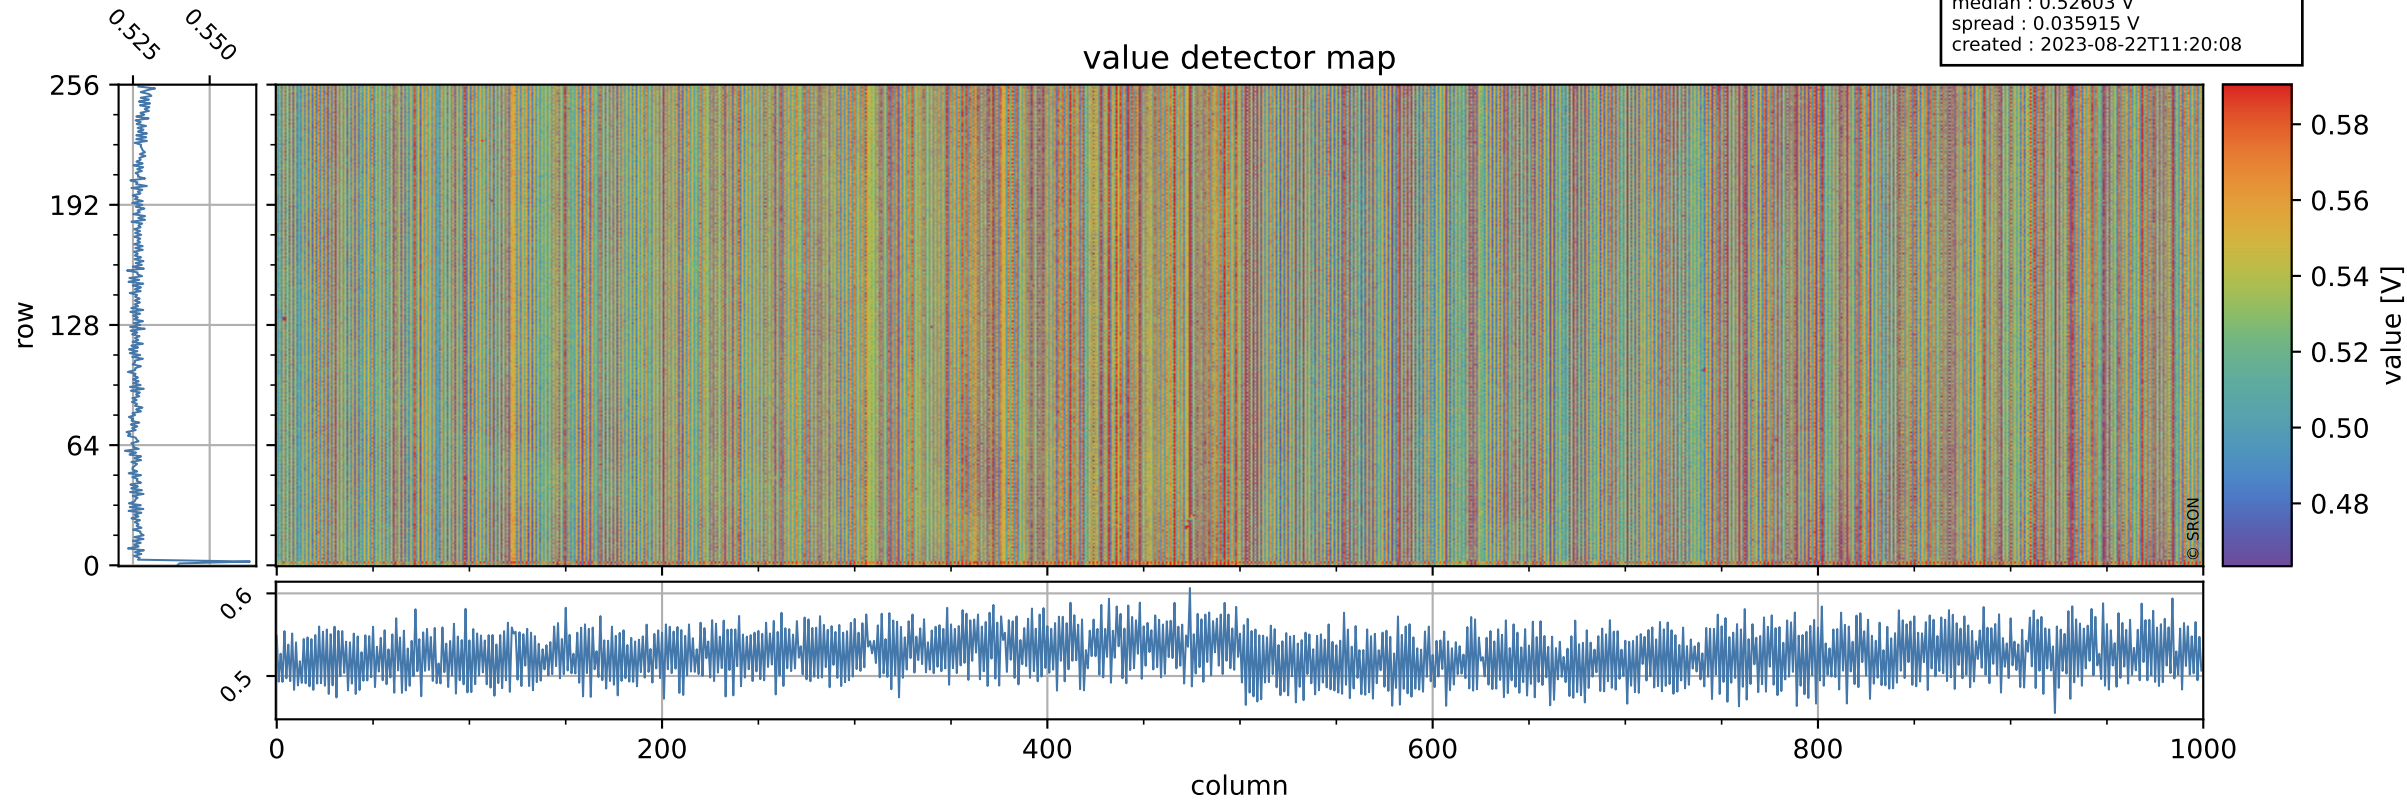

Tropomi SWIR offset (beta nominal)

orbits : 20 in [30052, 30097]
coverage : 2023-08-01 / 2023-08-04
median : 0.52603 V
spread : 0.035915 V
created : 2023-08-22T11:20:08

value detector map

Tropomi SWIR offset (beta nominal)

orbits : 20 in [30052, 30097]
coverage : 2023-08-01 / 2023-08-04
median : 29.831 μV
spread : 15.04 μV
created : 2023-08-22T11:20:08

Tropomi SWIR offset (beta nominal)

orbits : 20 in [30052, 30097]
coverage : 2023-08-01 / 2023-08-04
median : 0.022586 mV
spread : 0.42079 mV
created : 2023-08-22T11:20:09

value compared with SWIR offset CKD

Tropomi SWIR offset (beta nominal) ground-tracks of Sentinel-5P

orbits : 20 in [30052, 30097]
coverage : 2023-08-01 / 2023-08-04
created : 2023-08-22T11:20:09

Tropomi SWIR offset (beta nominal)

orbits : [1867, 30097]
coverage : 2018-02-20 / 2023-08-04
created : 2023-08-22T11:20:09

trend of detector median & temperatures