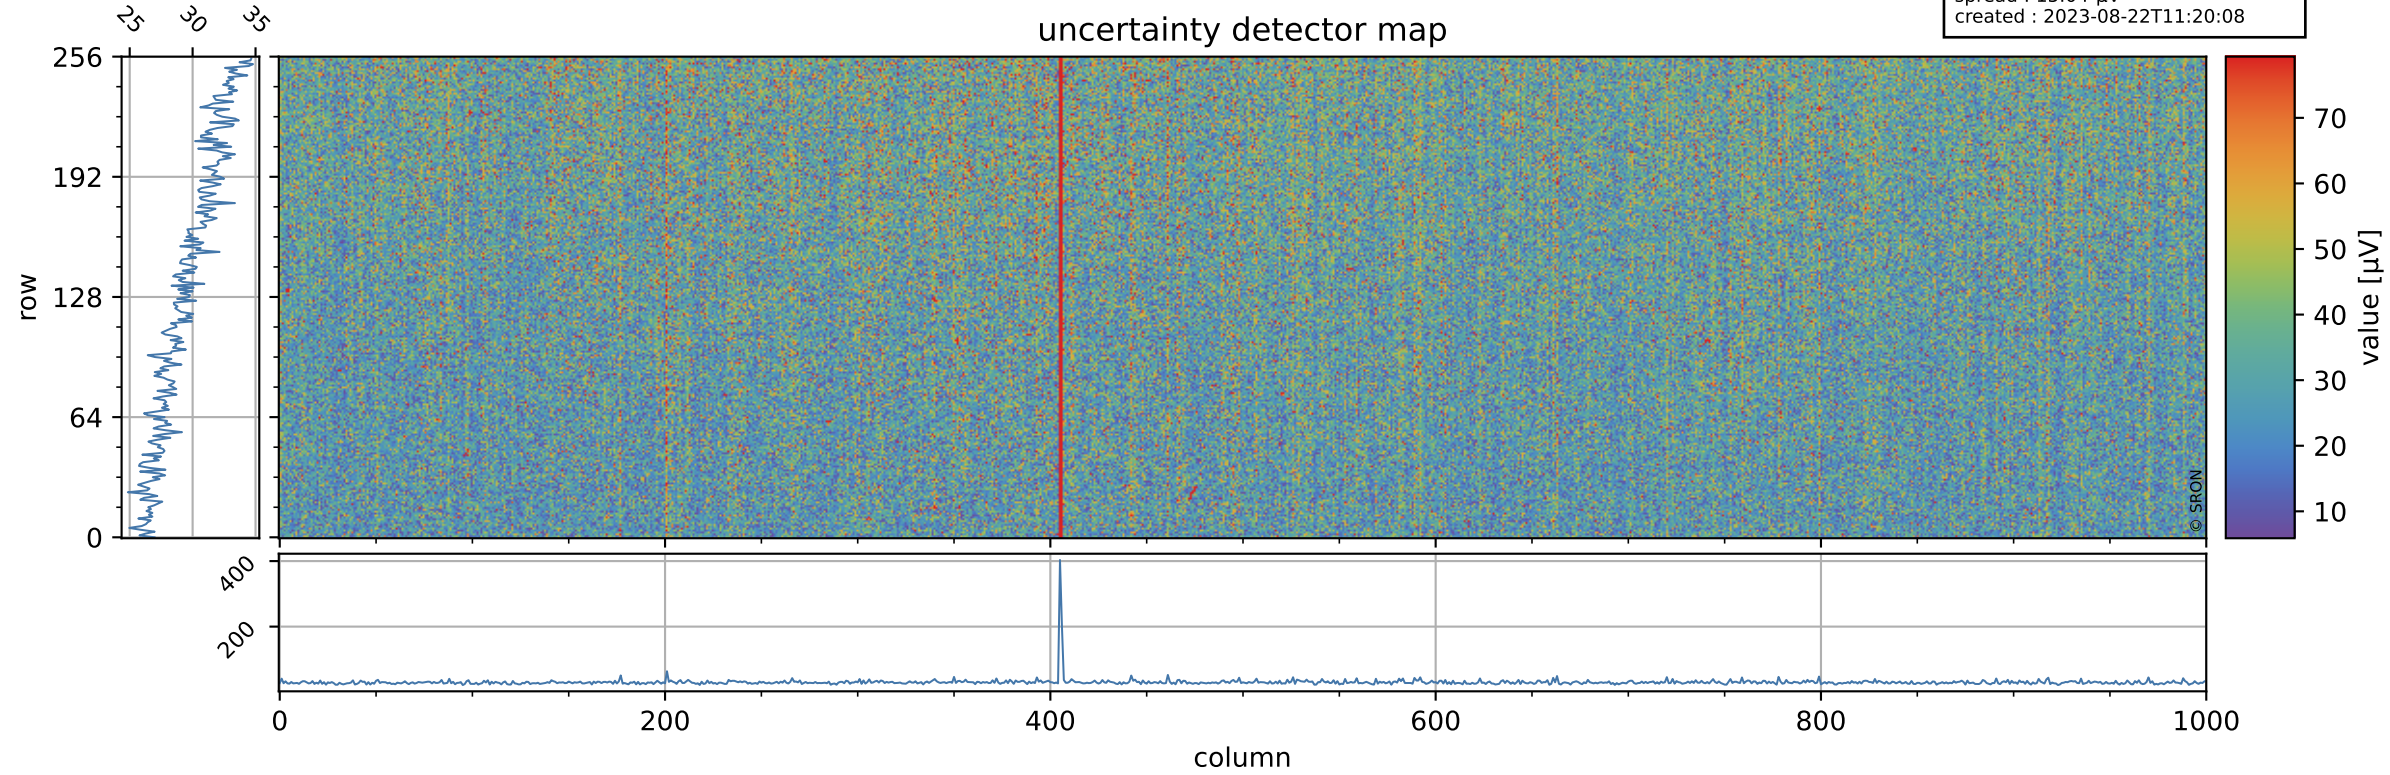

Tropomi SWIR offset (beta nominal)

orbits : 20 in [30052, 30097]
coverage : 2023-08-01 / 2023-08-04
median : 0.52603 V
spread : 0.035915 V
created : 2023-08-22T11:20:08

value detector map

Tropomi SWIR offset (beta nominal)

orbits : 20 in [30052, 30097]
coverage : 2023-08-01 / 2023-08-04
median : 29.831 μV
spread : 15.04 μV
created : 2023-08-22T11:20:08

Tropomi SWIR offset (beta nominal)

orbits : 20 in [30052, 30097]
coverage : 2023-08-01 / 2023-08-04
median : 0.022586 mV
spread : 0.42079 mV
created : 2023-08-22T11:20:09

value compared with SWIR offset CKD

Tropomi SWIR offset (beta nominal) ground-tracks of Sentinel-5P

orbits : 20 in [30052, 30097]
coverage : 2023-08-01 / 2023-08-04
created : 2023-08-22T11:20:09

Tropomi SWIR offset (beta nominal)

orbits : [1867, 30097]
coverage : 2018-02-20 / 2023-08-04
created : 2023-08-22T11:20:09

trend of detector median & temperatures