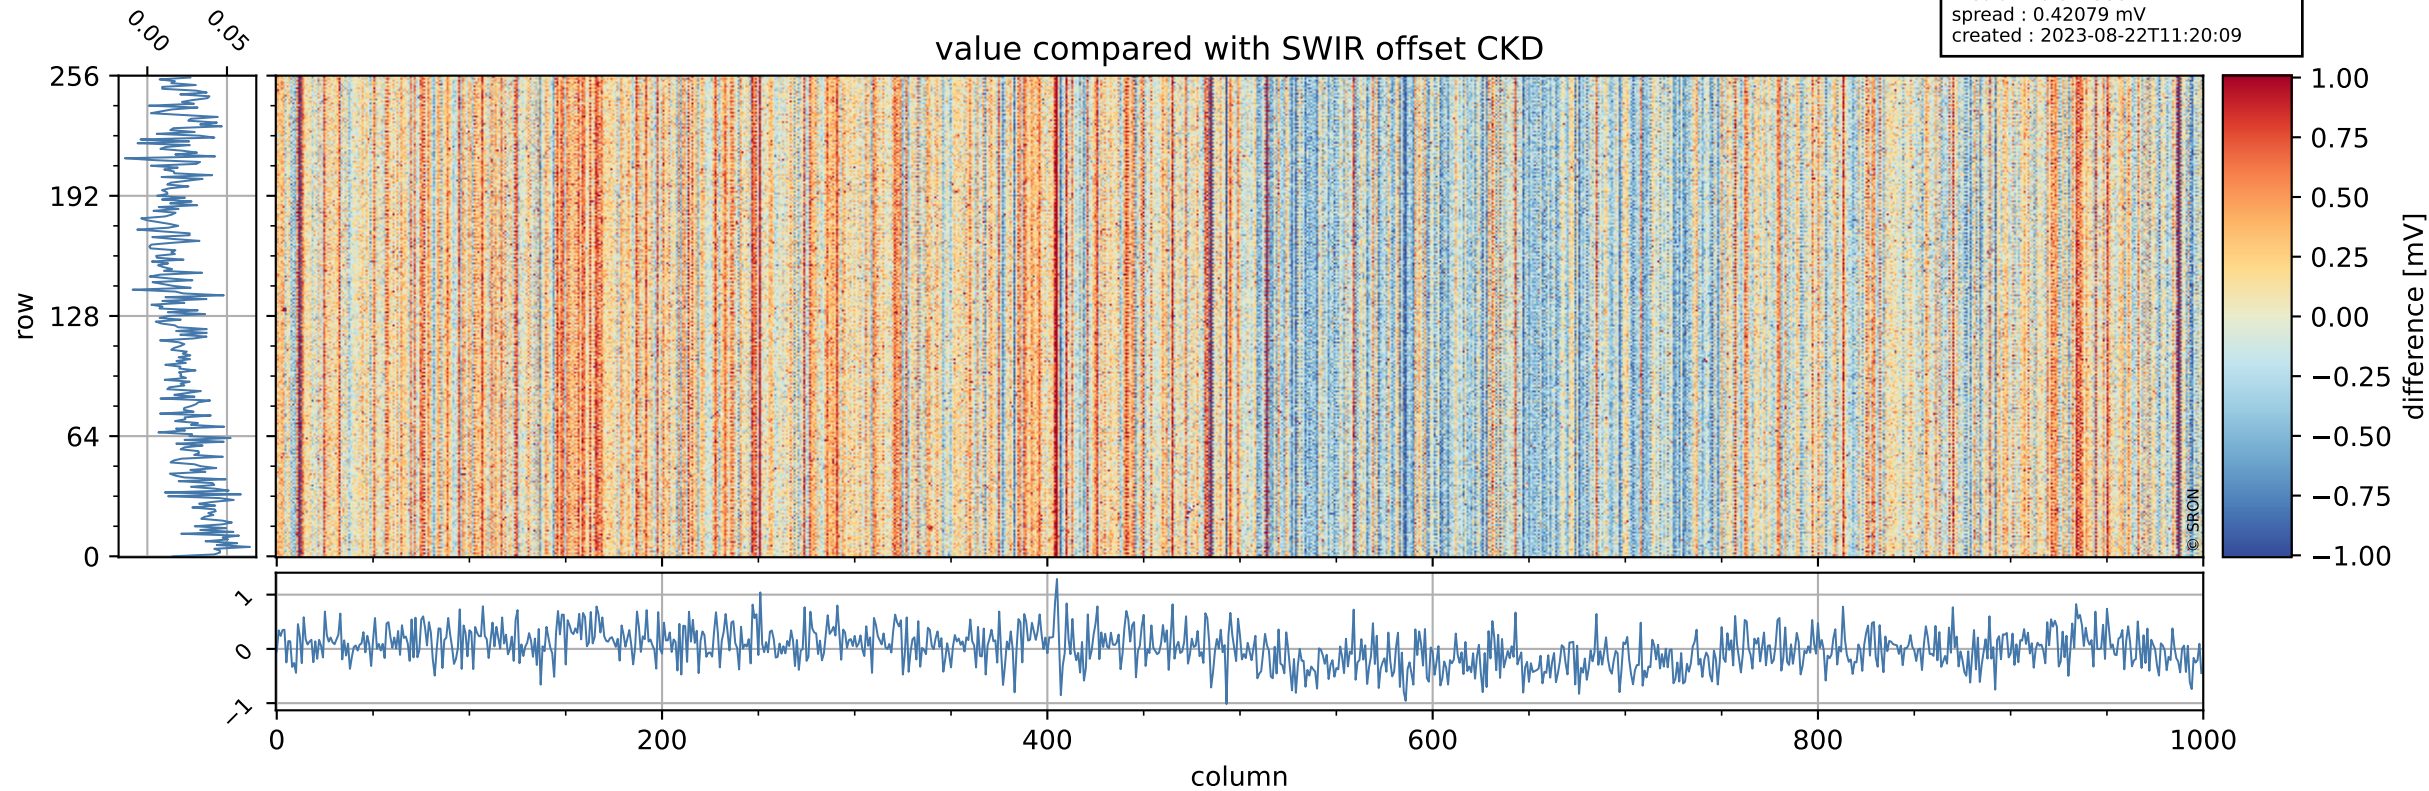

Tropomi SWIR offset (beta nominal)

orbits : 20 in [30052, 30097]
coverage : 2023-08-01 / 2023-08-04
median : 0.52603 V
spread : 0.035915 V
created : 2023-08-22T11:20:08

value detector map

Tropomi SWIR offset (beta nominal)

orbits : 20 in [30052, 30097]
coverage : 2023-08-01 / 2023-08-04
median : 29.831 μV
spread : 15.04 μV
created : 2023-08-22T11:20:08

Tropomi SWIR offset (beta nominal)

orbits : 20 in [30052, 30097]
coverage : 2023-08-01 / 2023-08-04
median : 0.022586 mV
spread : 0.42079 mV
created : 2023-08-22T11:20:09

value compared with SWIR offset CKD

Tropomi SWIR offset (beta nominal) ground-tracks of Sentinel-5P

orbits : 20 in [30052, 30097]
coverage : 2023-08-01 / 2023-08-04
created : 2023-08-22T11:20:09

Tropomi SWIR offset (beta nominal)

orbits : [1867, 30097]
coverage : 2018-02-20 / 2023-08-04
created : 2023-08-22T11:20:09

trend of detector median & temperatures