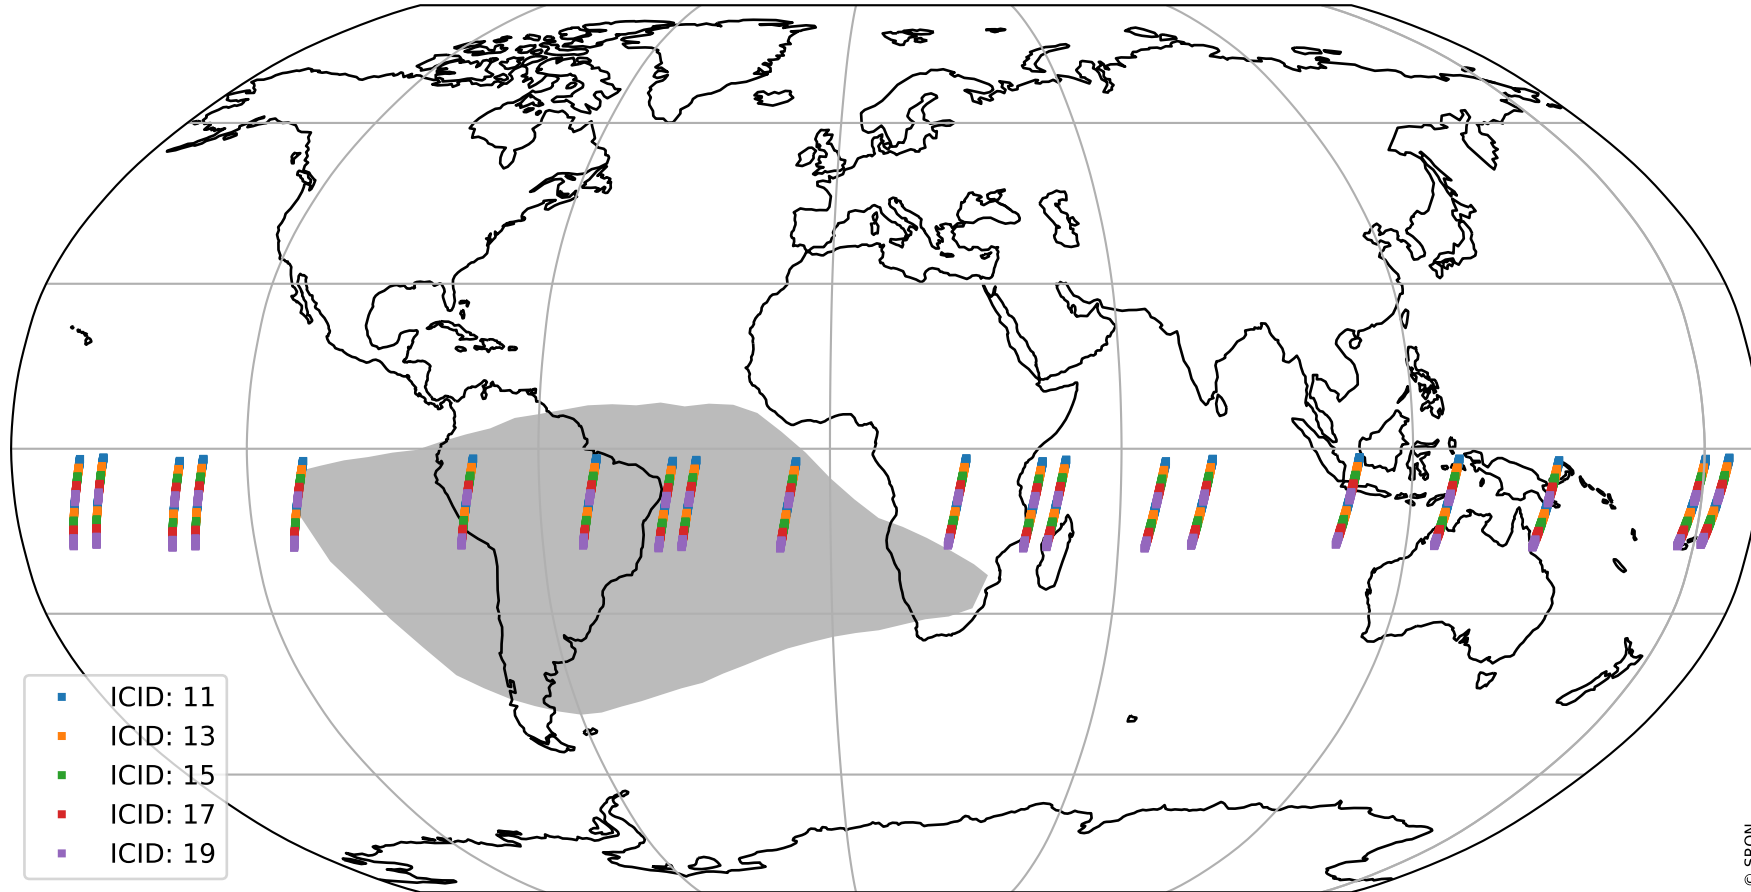

Tropomi SWIR offset (beta nominal)

orbits : 20 in [30052, 30097]
coverage : 2023-08-01 / 2023-08-04
median : 0.52603 V
spread : 0.035915 V
created : 2023-08-22T11:20:08

value detector map

Tropomi SWIR offset (beta nominal)

orbits : 20 in [30052, 30097]
coverage : 2023-08-01 / 2023-08-04
median : 29.831 μV
spread : 15.04 μV
created : 2023-08-22T11:20:08

Tropomi SWIR offset (beta nominal)

orbits : 20 in [30052, 30097]
coverage : 2023-08-01 / 2023-08-04
median : 0.022586 mV
spread : 0.42079 mV
created : 2023-08-22T11:20:09

value compared with SWIR offset CKD

Tropomi SWIR offset (beta nominal) ground-tracks of Sentinel-5P

orbits : 20 in [30052, 30097]
coverage : 2023-08-01 / 2023-08-04
created : 2023-08-22T11:20:09

Tropomi SWIR offset (beta nominal)

orbits : [1867, 30097]
coverage : 2018-02-20 / 2023-08-04
created : 2023-08-22T11:20:09

trend of detector median & temperatures